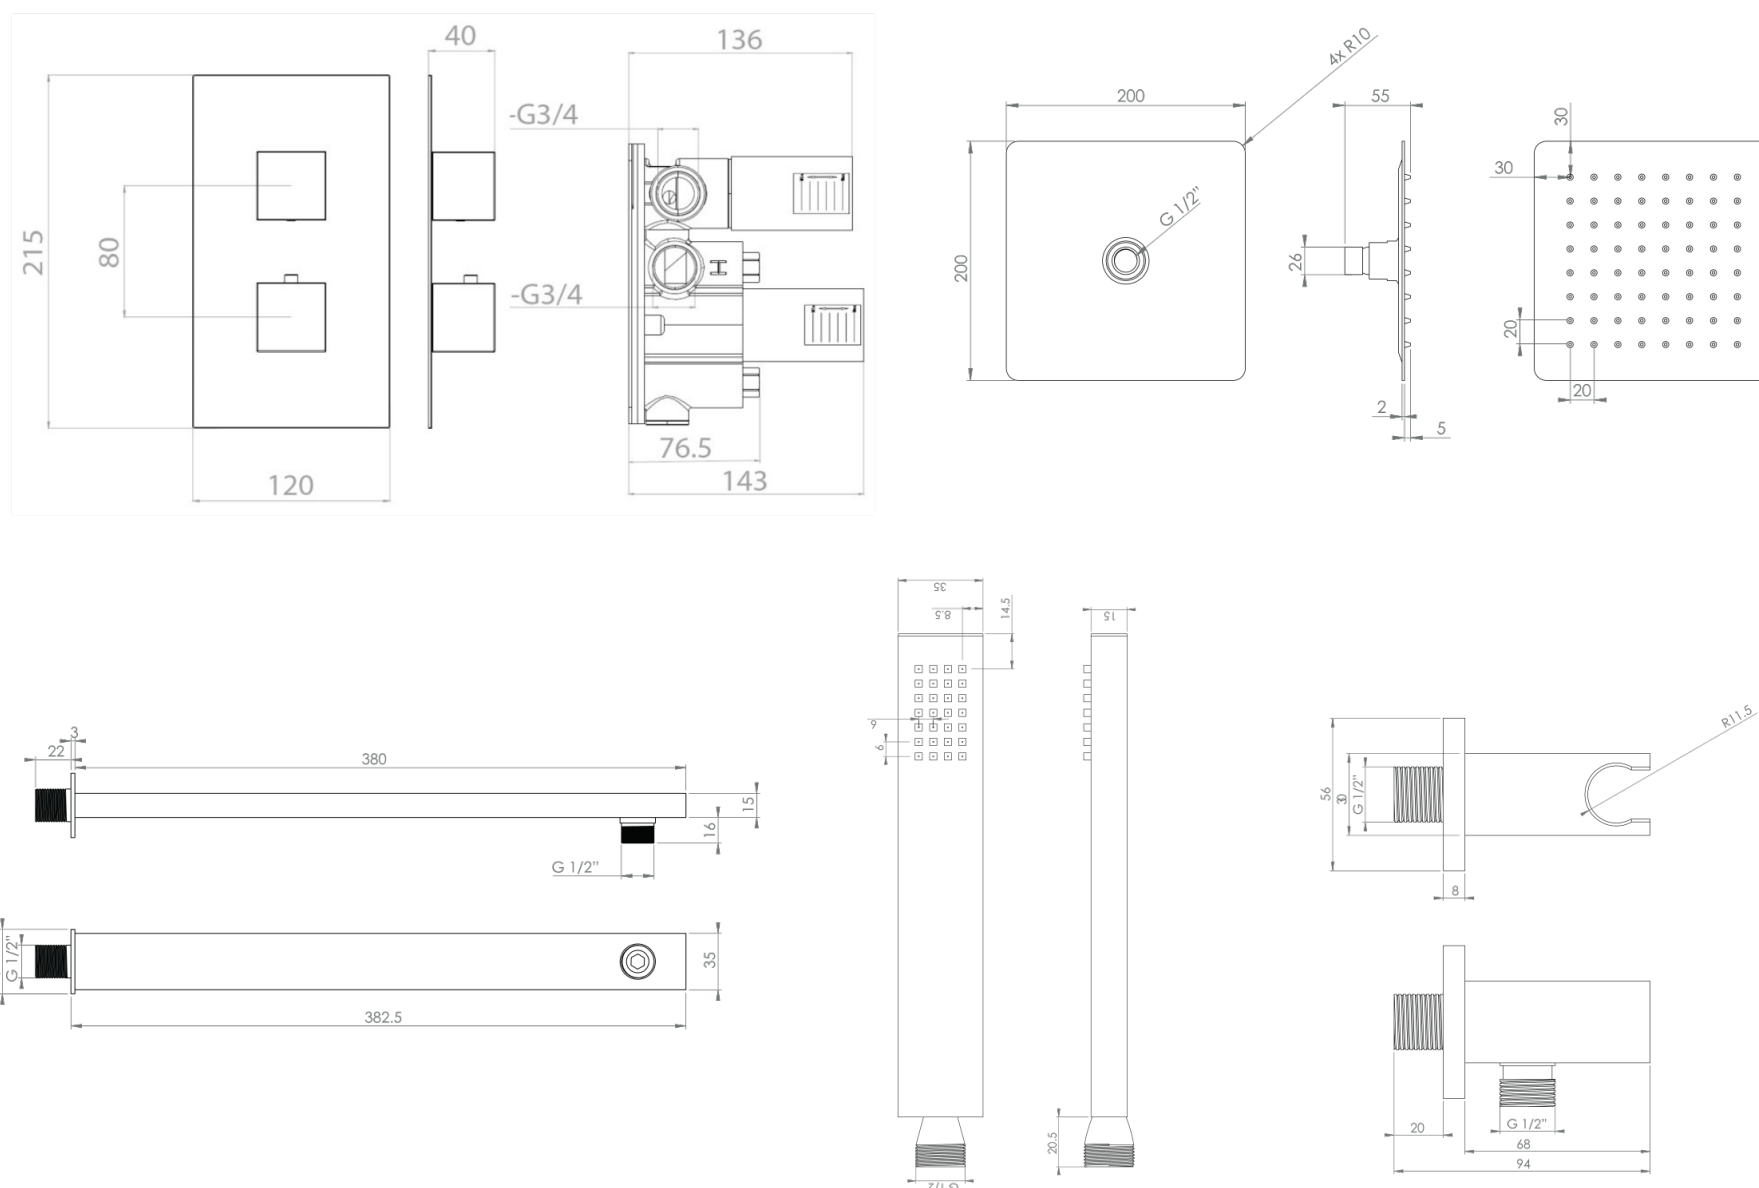

TOOGA 2 WAY SHOWER KIT - MATTE BLACK

PRODUCT INFORMATION

Finish:	Matte Black (Electroplated)
Material	Stainless Steel, Brass
Weight	5.69kg

Product Code: TOSP01.MB

TECHNICAL DRAWING

Saneux reserves the right to alter the specifications and product range without prior notice. Dimensions are given as a guide only. Dimensions should not be used for surrounding furniture, fixtures and fittings until the product is on site.