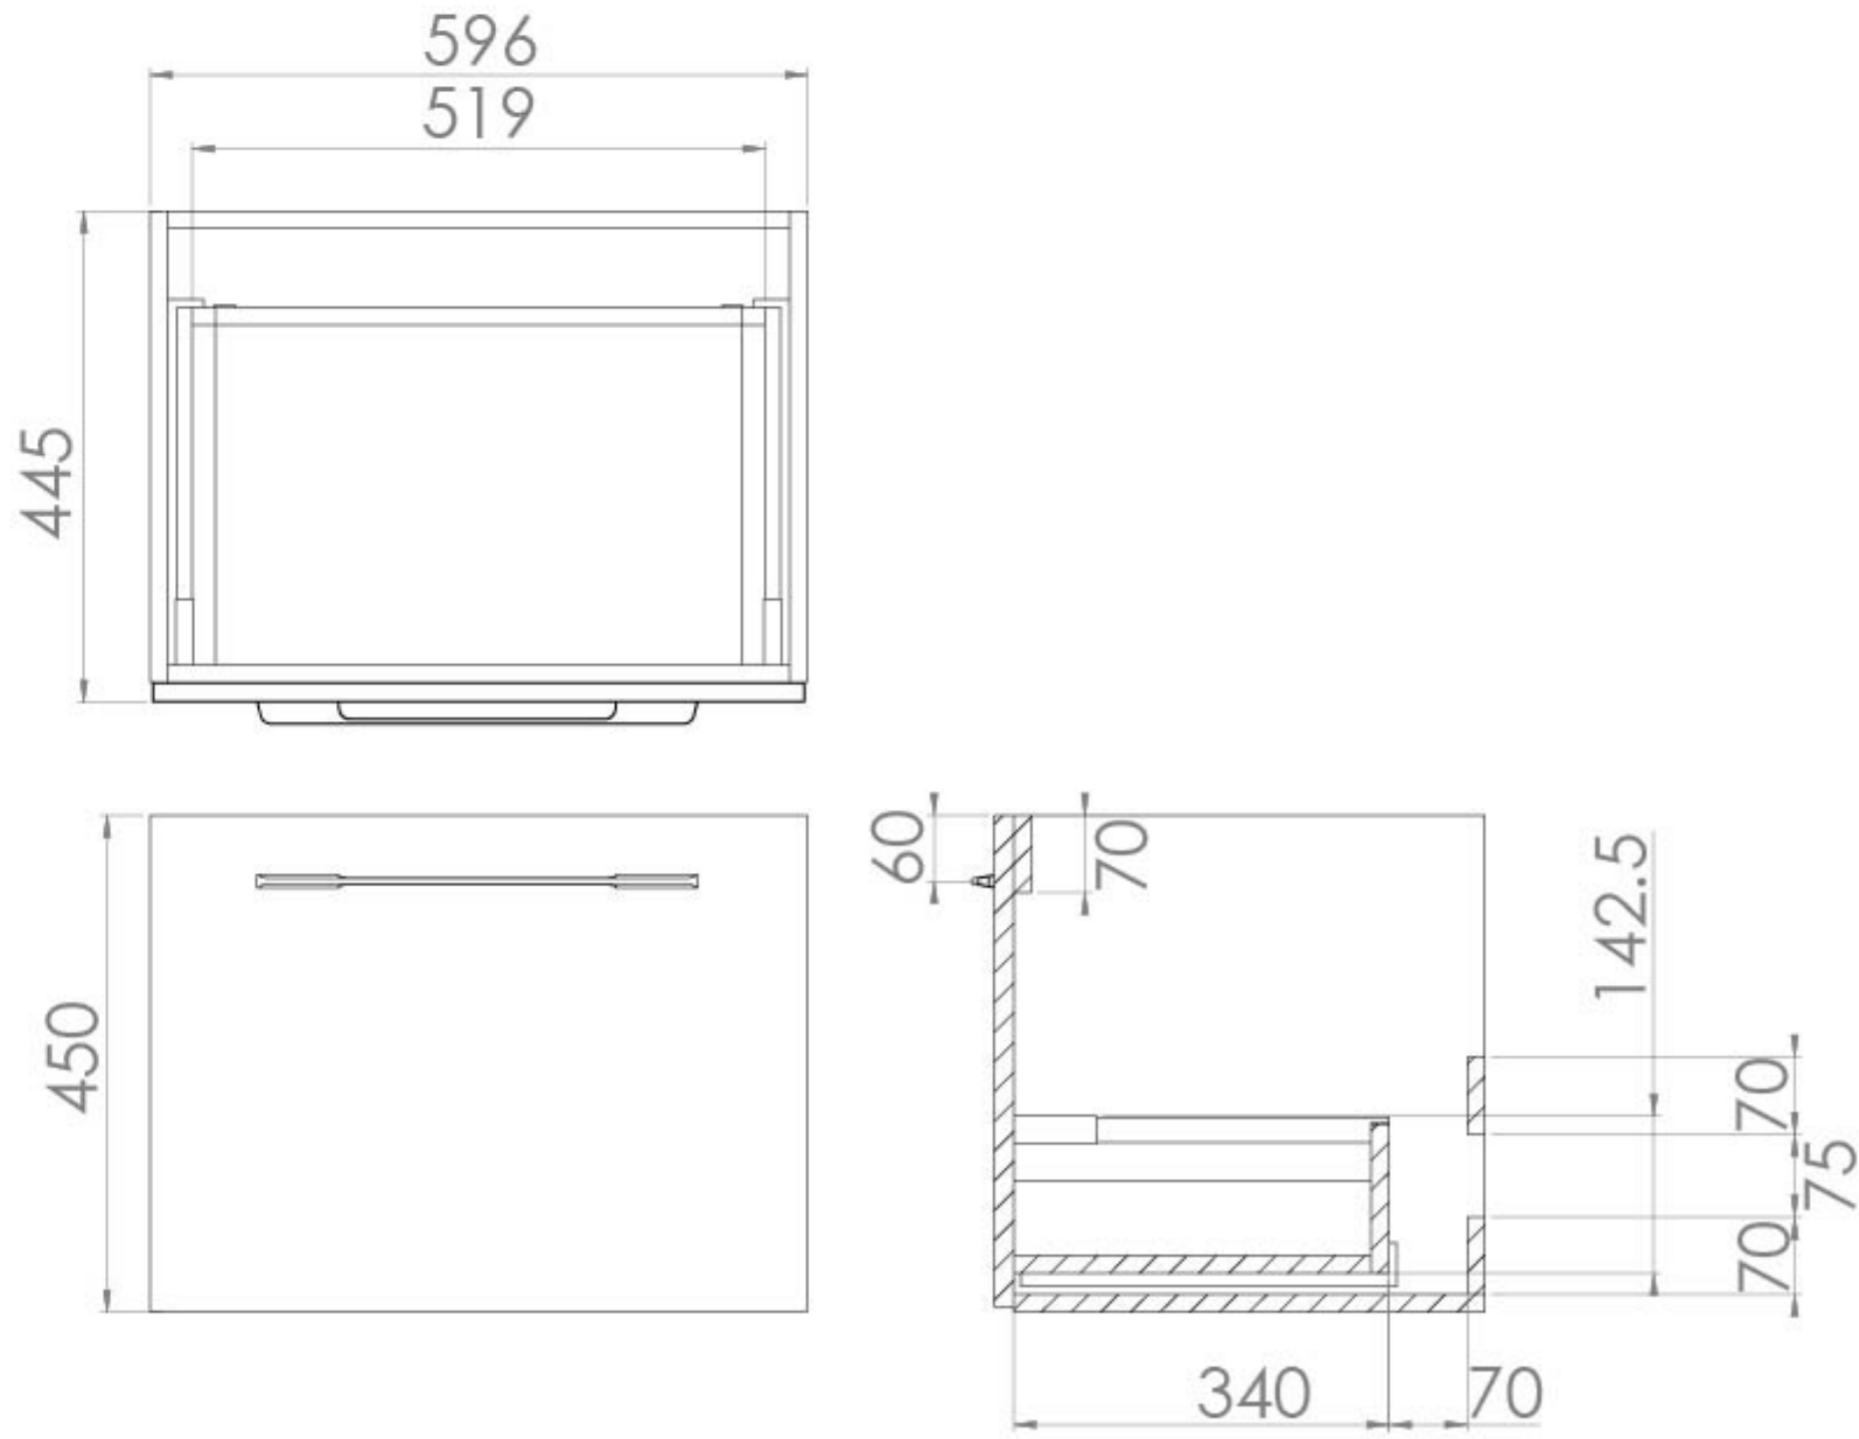

AUSTEN 60CM 1 DRAWER WALL MOUNTED UNIT - GLOSS WHITE

Product Code: AU060W.GW

PRODUCT INFORMATION

Finish:	Gloss White
Height:	450mm
Width:	596mm
Depth:	445mm
Material	MFC
Weight	15.21kg
Guarantee	5 years
Configuration	1 Drawer
Drawer Type	Soft close
Compatible Basin(s)	50010, 50010.0TH
Compatible Countertop(s)	AU060T.GW, AU060T.IG, AU060T.MW, AU060T.EO, AU060T.MC, AU060T.C
Handle(s) Required	1, purchase separately
Other Features	Easy installation Quick release drawers

This 60cm 1 drawer wall mounted unit in the classic gloss white finish provides that additional bit of much needed storage space. The floating design will make a bathroom feel bigger with the extra floor space, plus the unit comes with a light grey in-drawer mat, giving the unit a luxurious finish for an affordable price. Pair it with a countertop for a high-end look.

*Basin to be purchased separately
Compatible basins: 50010, 50010.0TH

**Handle to be purchased separately

TECHNICAL DRAWING

Saneux reserves the right to alter the specifications and product range without prior notice. Dimensions are given as a guide only. Dimensions should not be used for surrounding furniture, fixtures and fittings until the product is on site.