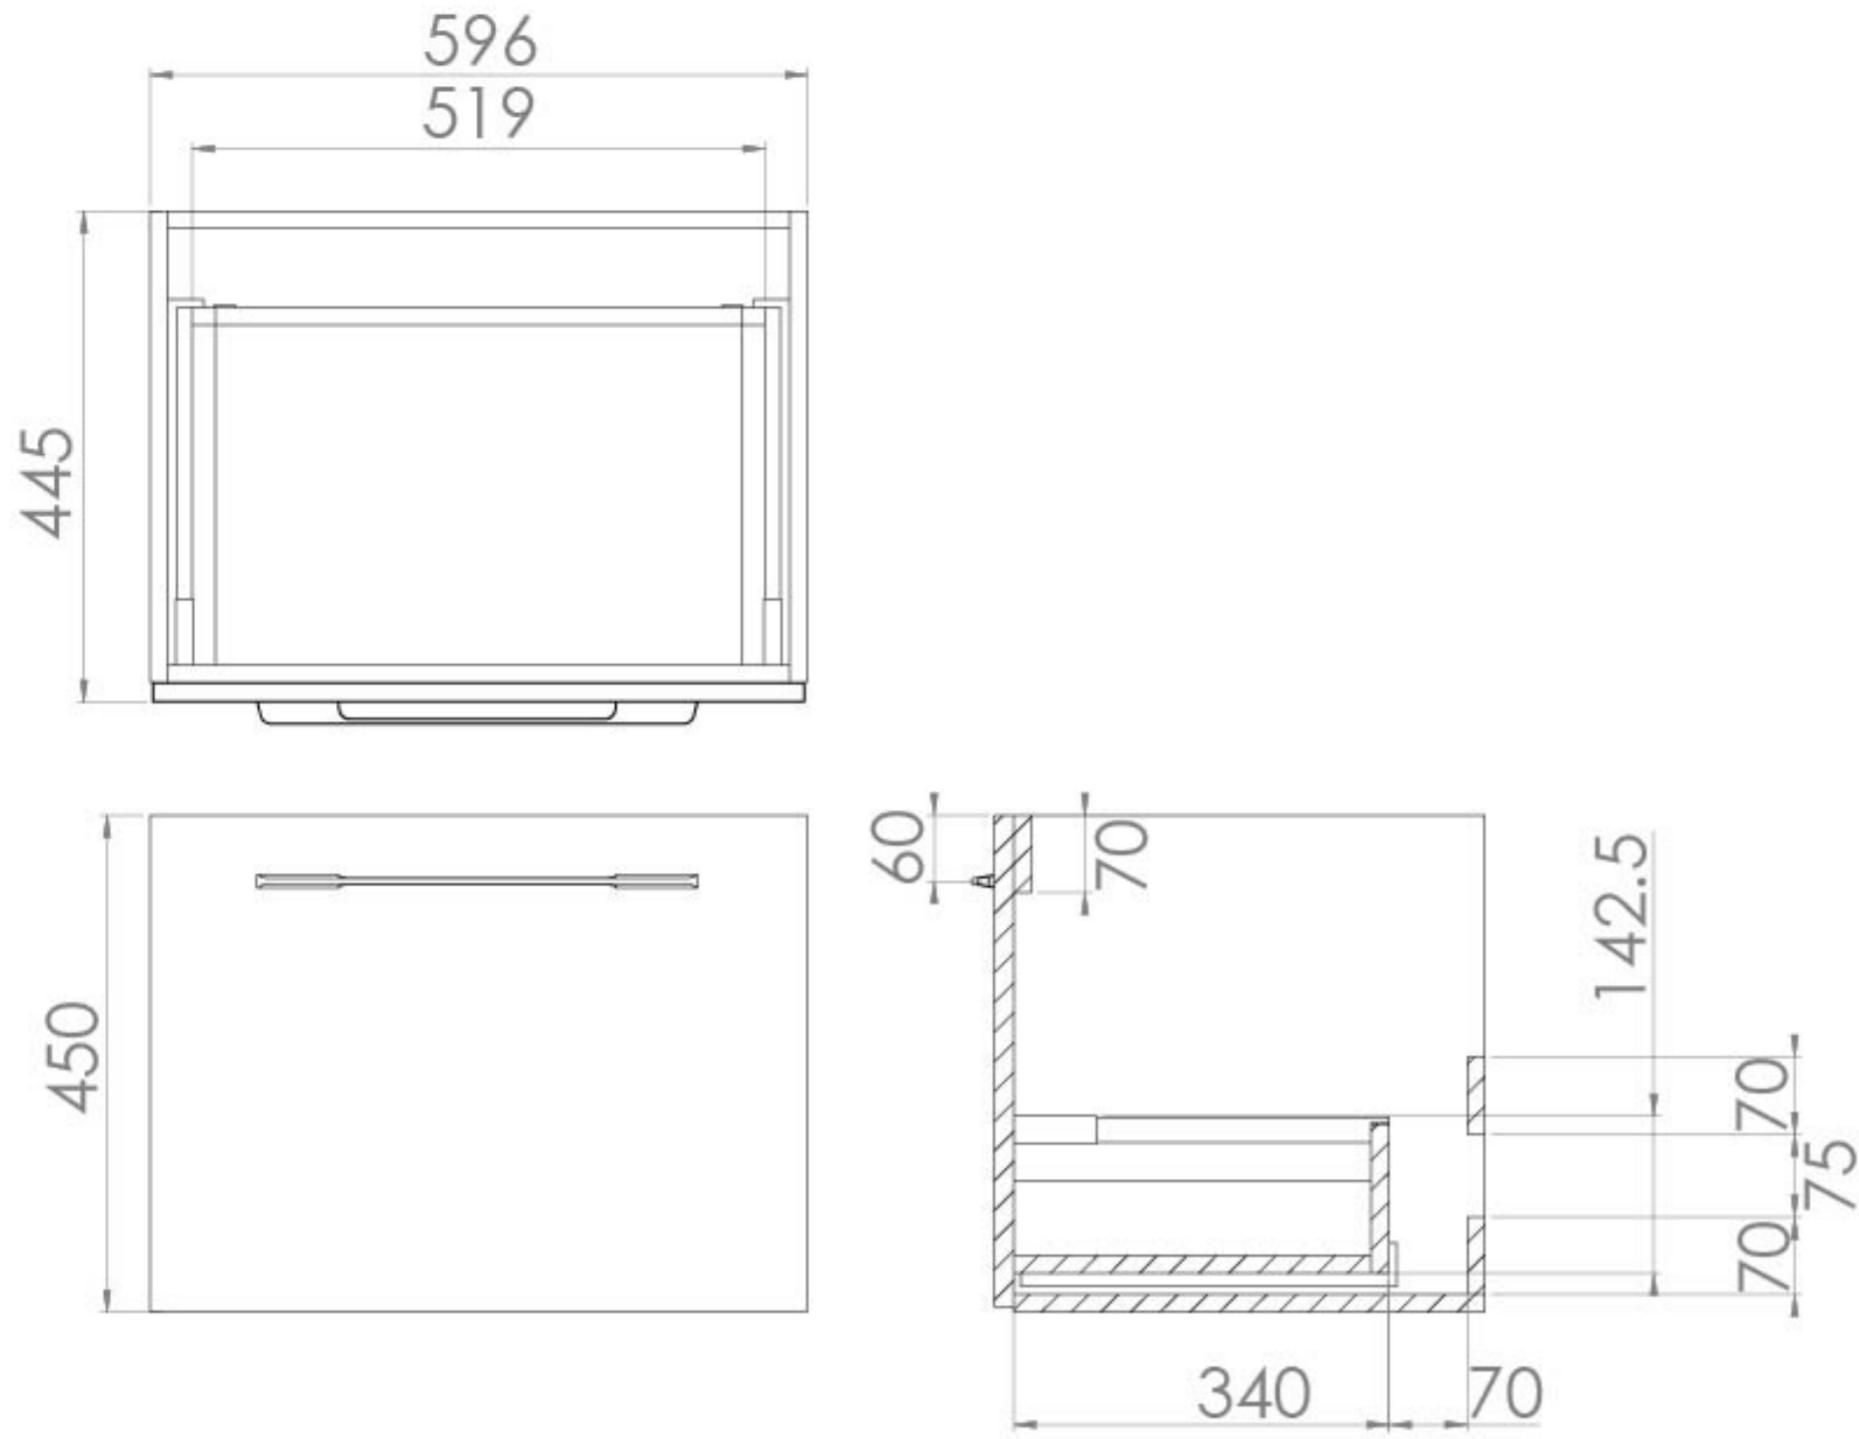

TECHNICAL DRAWING

Saneux reserves the right to alter the specifications and product range without prior notice. Dimensions are given as a guide only. Dimensions should not be used for surrounding furniture, fixtures and fittings until the product is on site.

<https://saneux.com/products/austen-60cm-1-drawer-wall-mounted-unit-gloss-white>