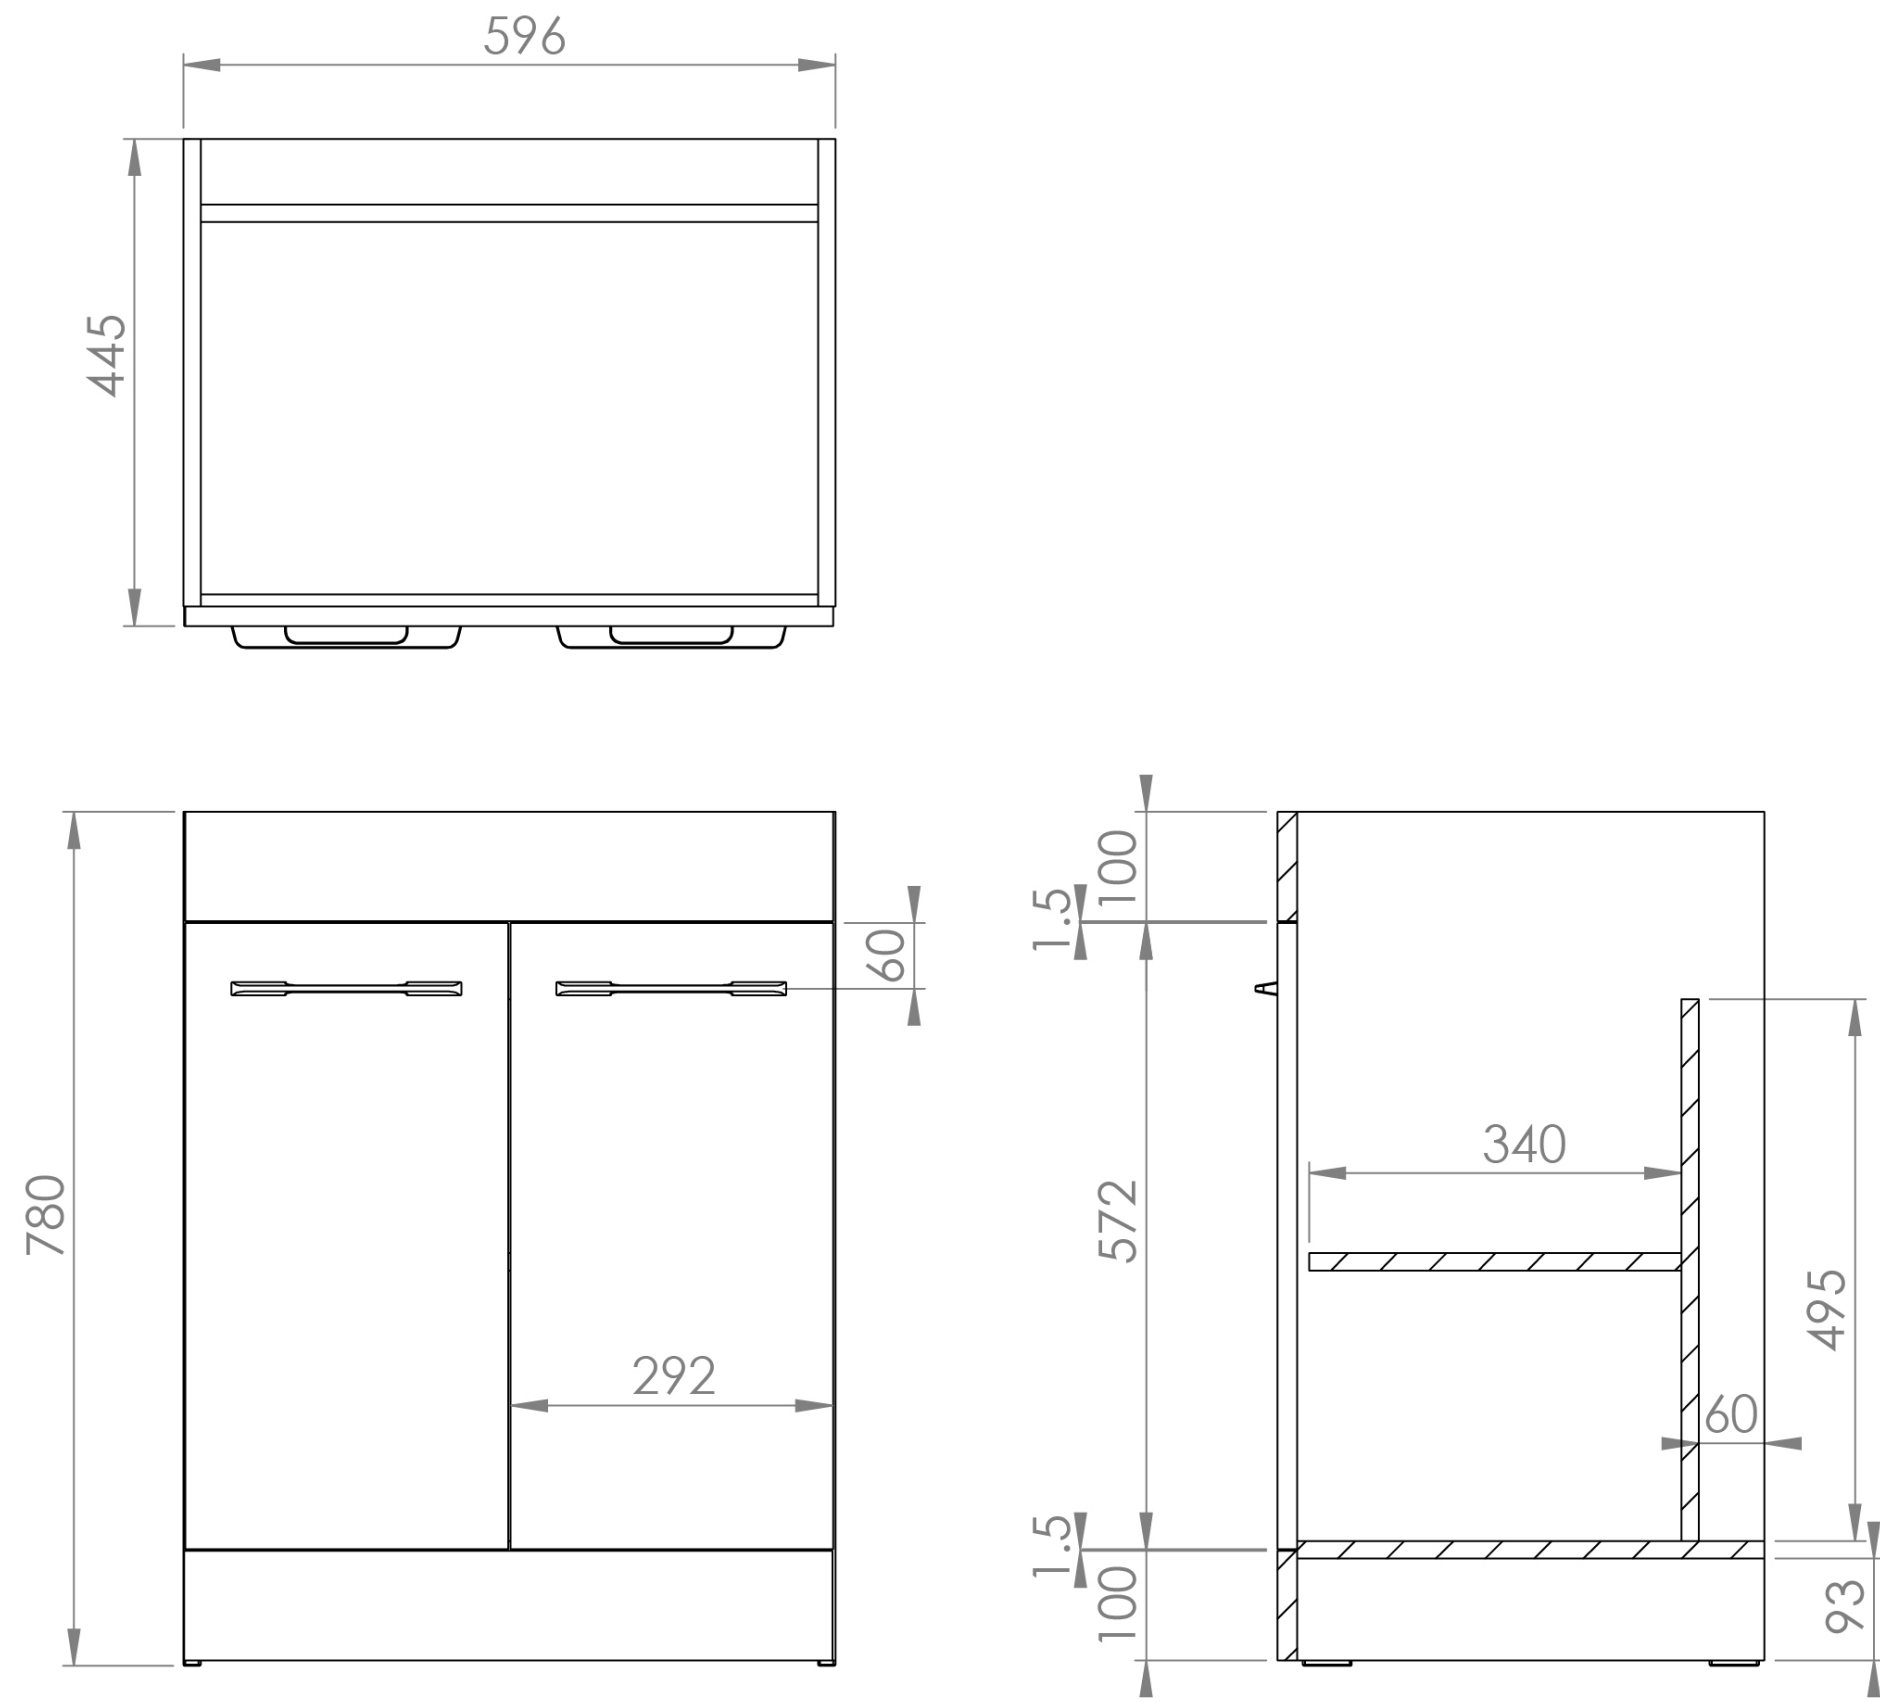

TECHNICAL DRAWING

Saneux reserves the right to alter the specifications and product range without prior notice. Dimensions are given as a guide only. Dimensions should not be used for surrounding furniture, fixtures and fittings until the product is on site.

<https://saneux.com/products/austen-60cm-2-door-floor-standing-unit-matte-white>