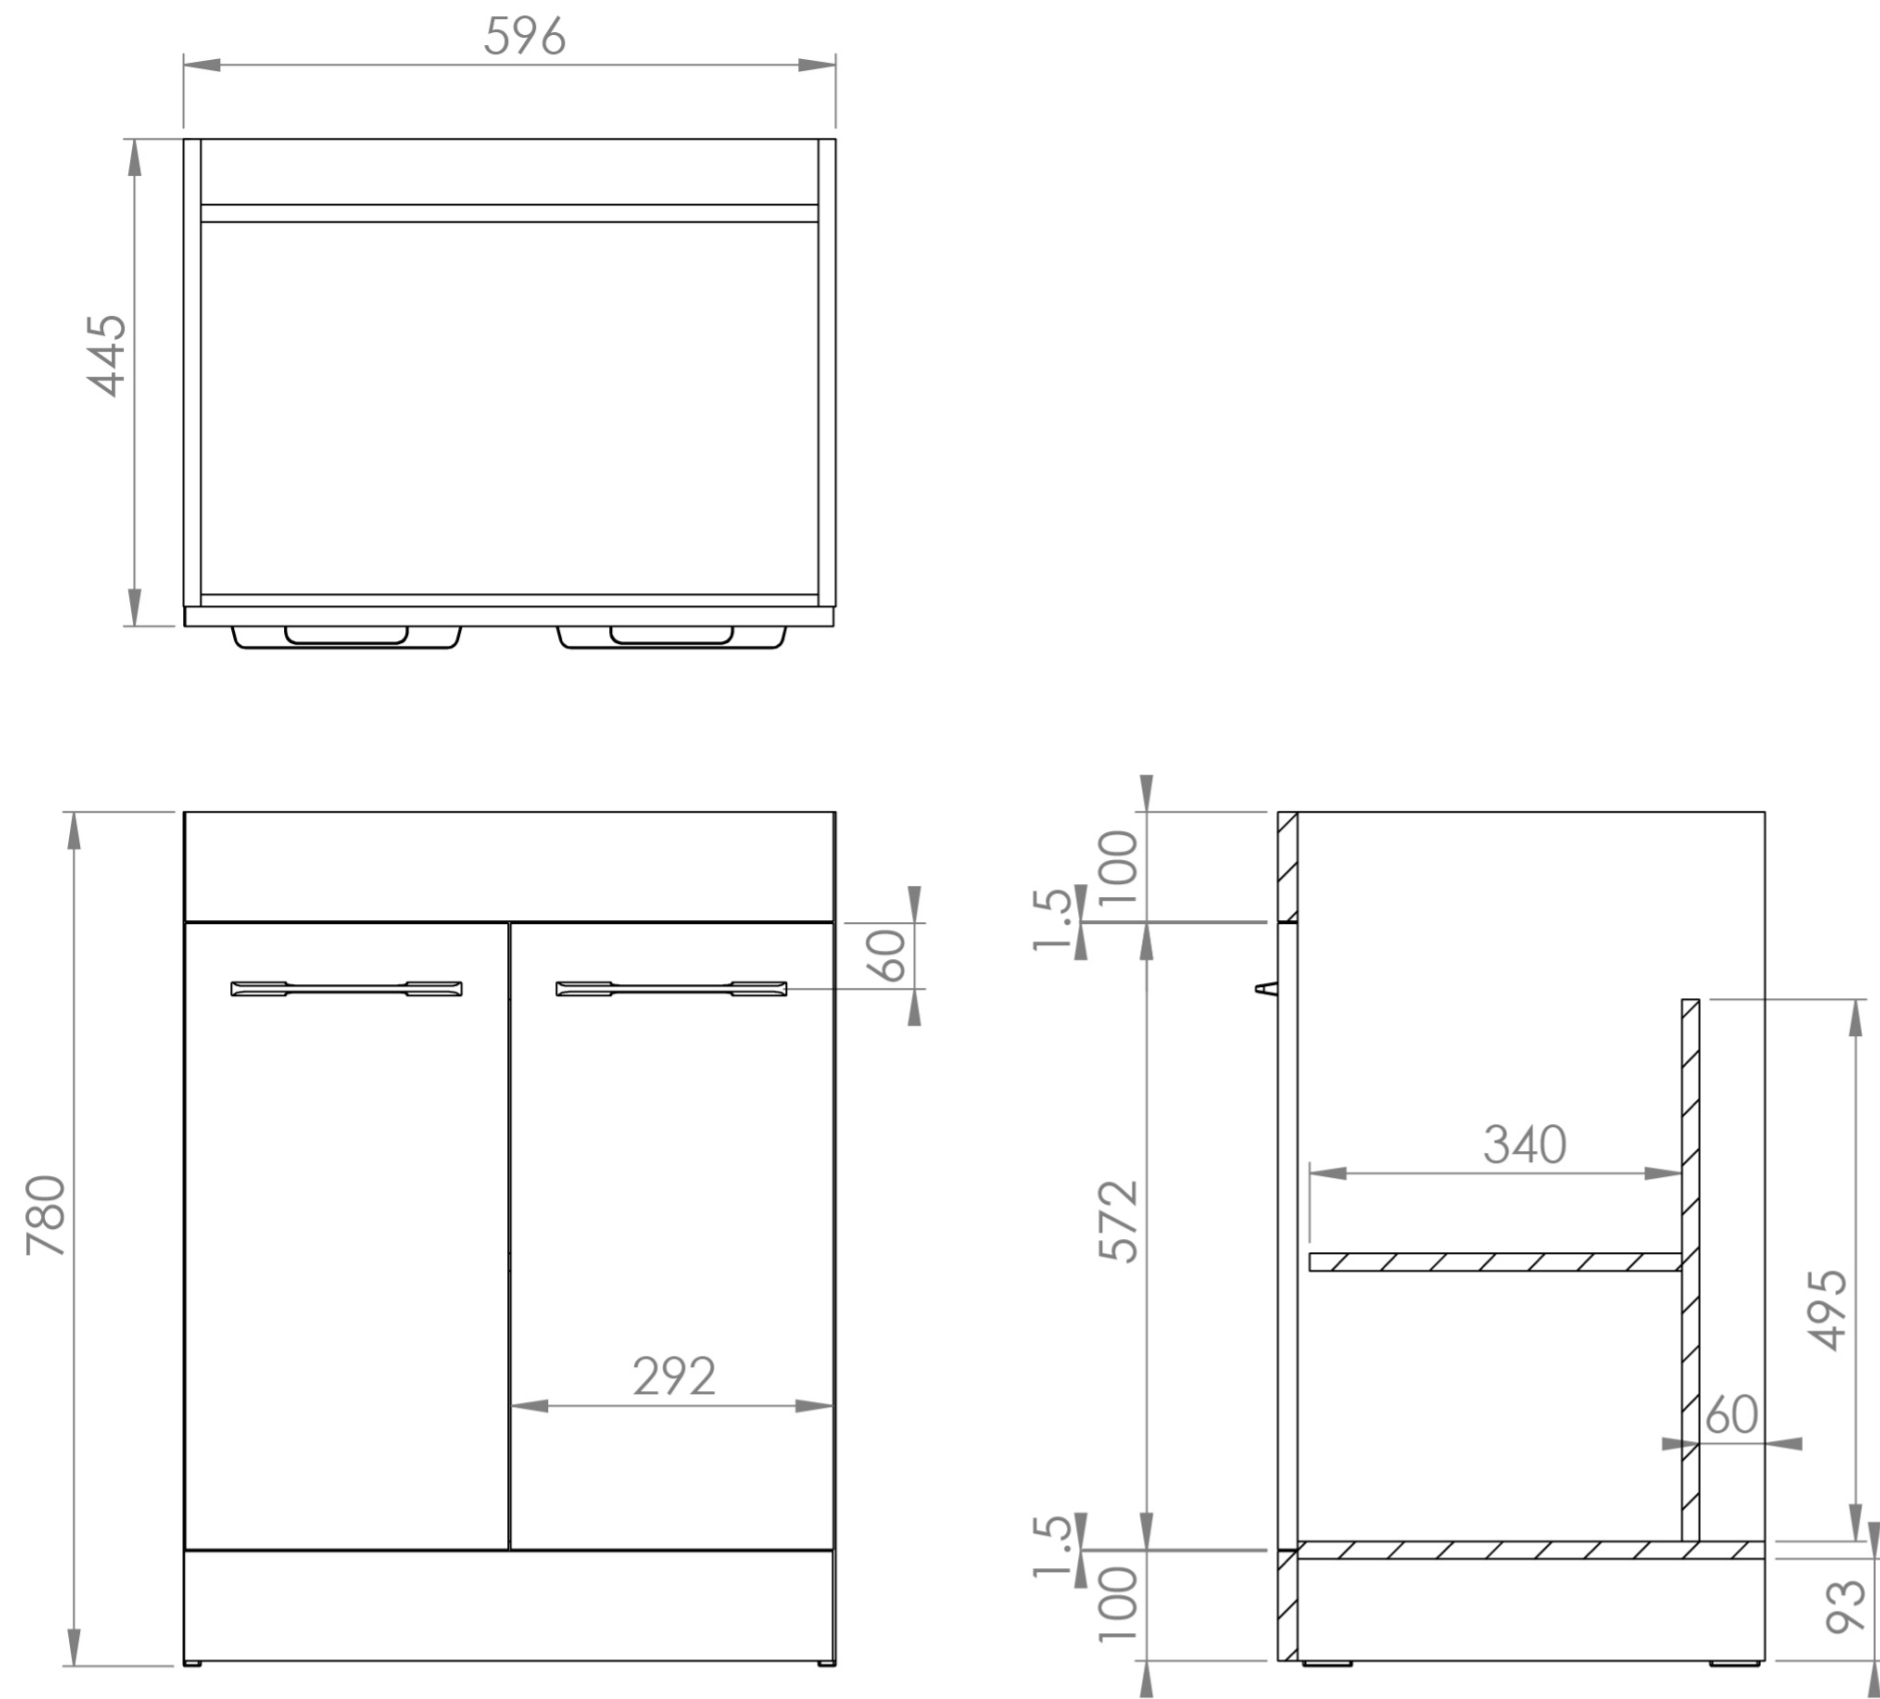

TECHNICAL DRAWING

Saneux reserves the right to alter the specifications and product range without prior notice. Dimensions are given as a guide only. Dimensions should not be used for surrounding furniture, fixtures and fittings until the product is on site.

<https://saneux.com/products/austen-60cm-2-door-floor-standing-unit-matte-white>