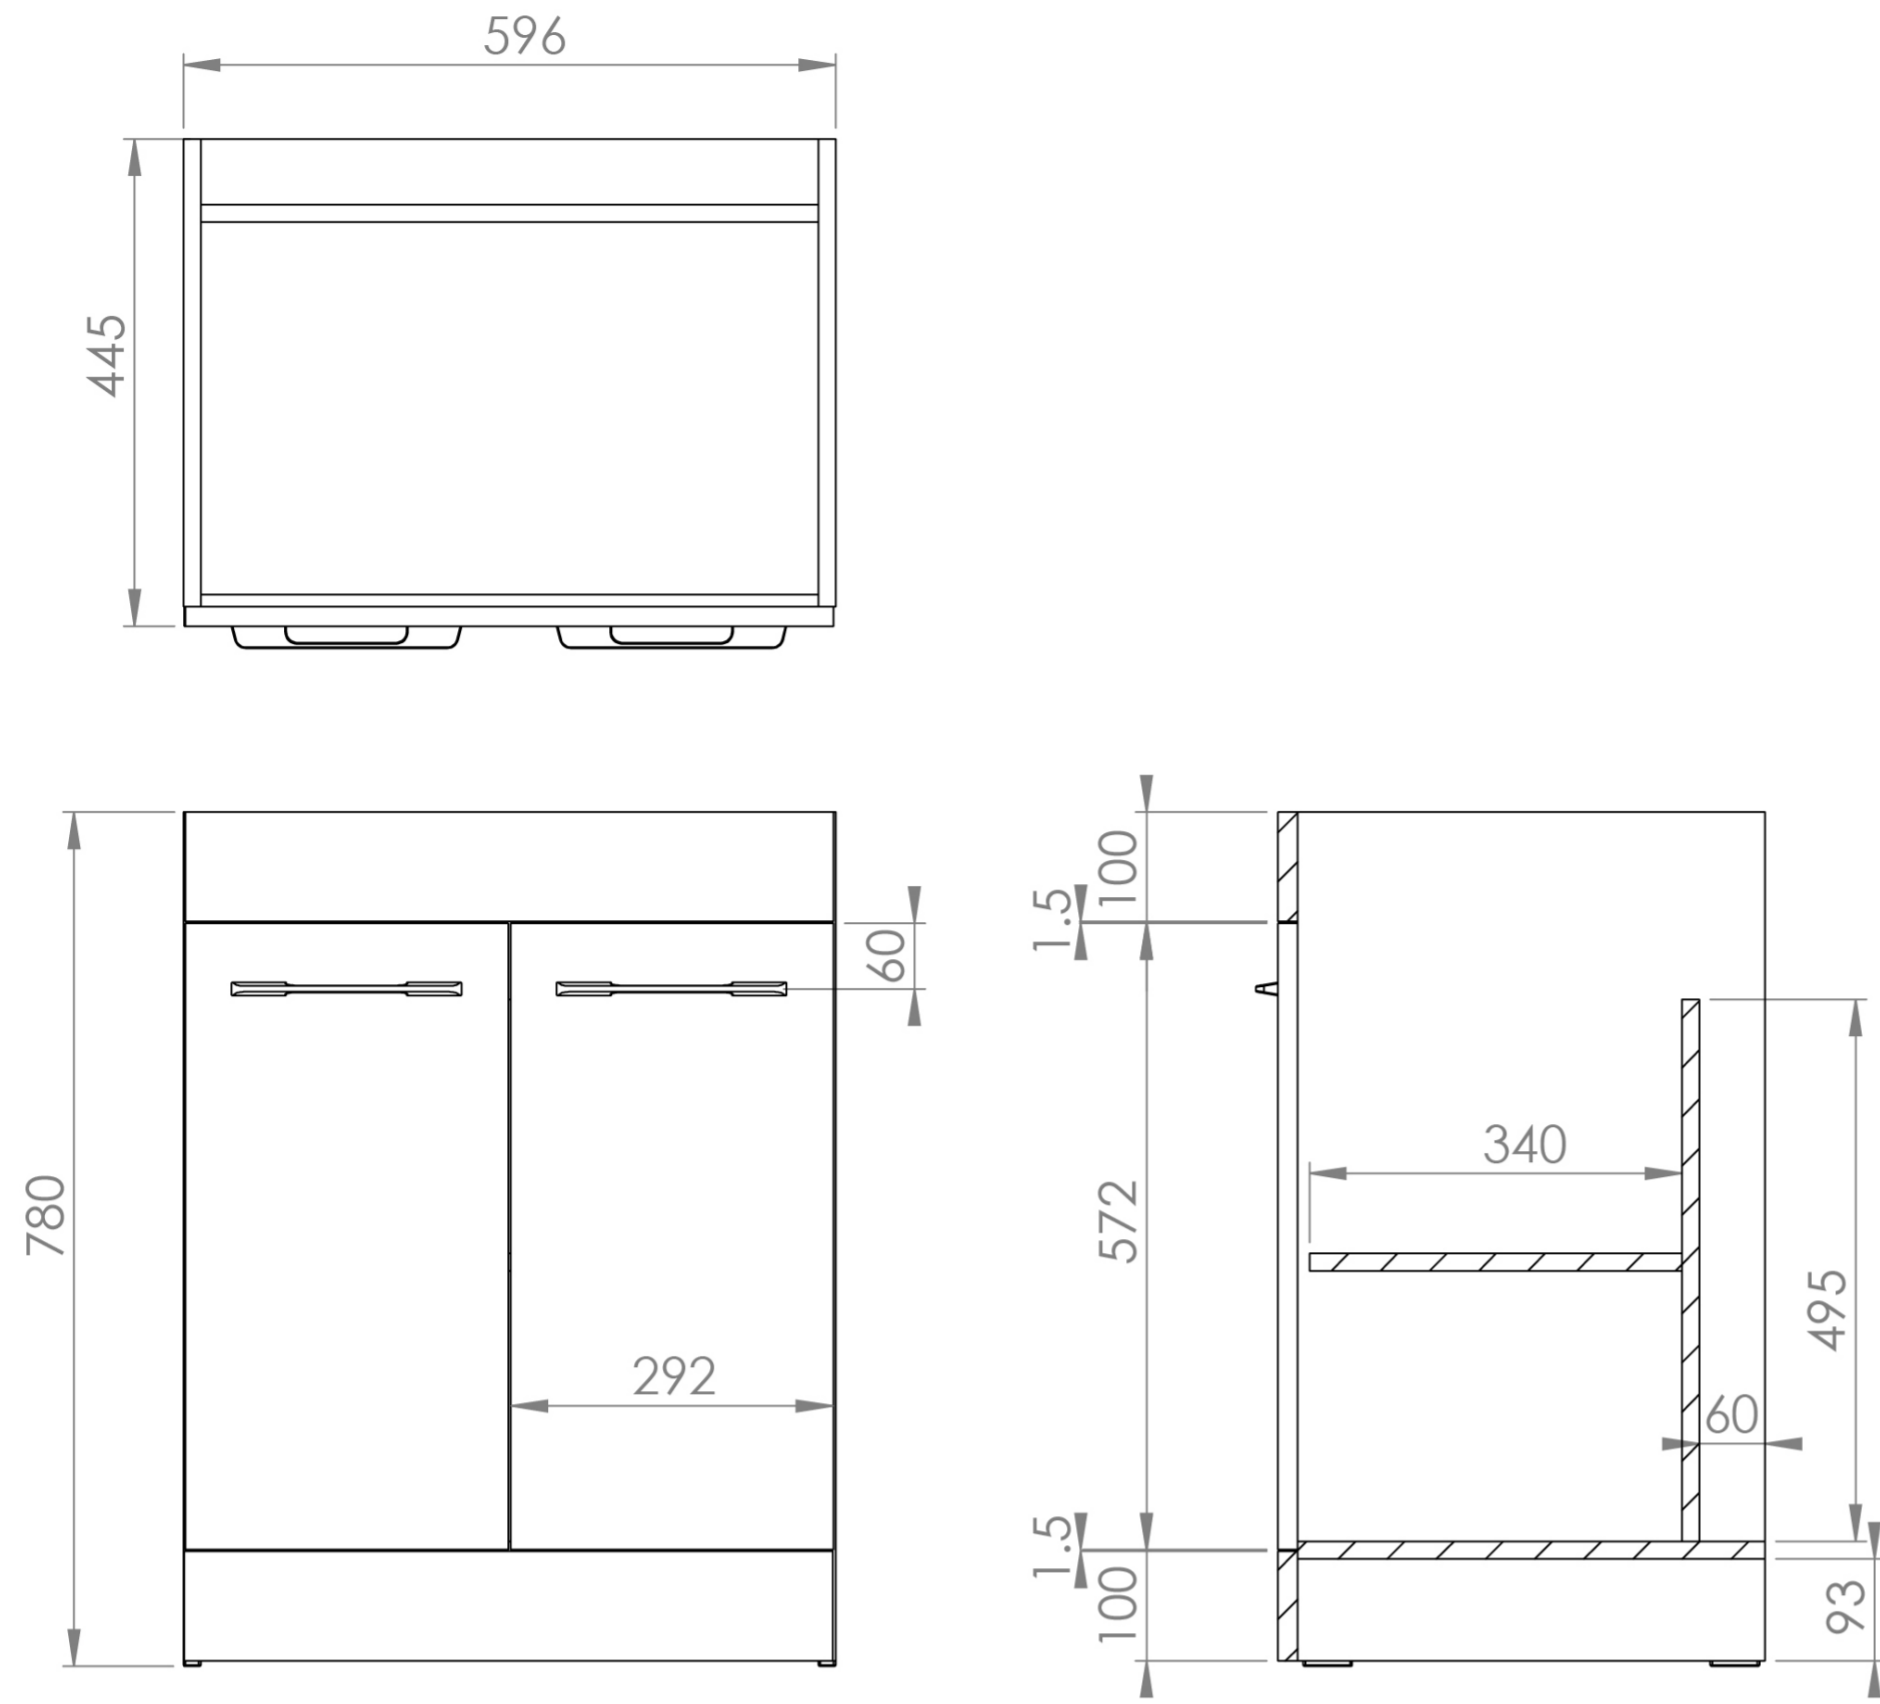

TECHNICAL DRAWING

Saneux reserves the right to alter the specifications and product range without prior notice. Dimensions are given as a guide only. Dimensions should not be used for surrounding furniture, fixtures and fittings until the product is on site.

<https://saneux.com/products/austen-60cm-2-door-floor-standing-unit-matte-white>