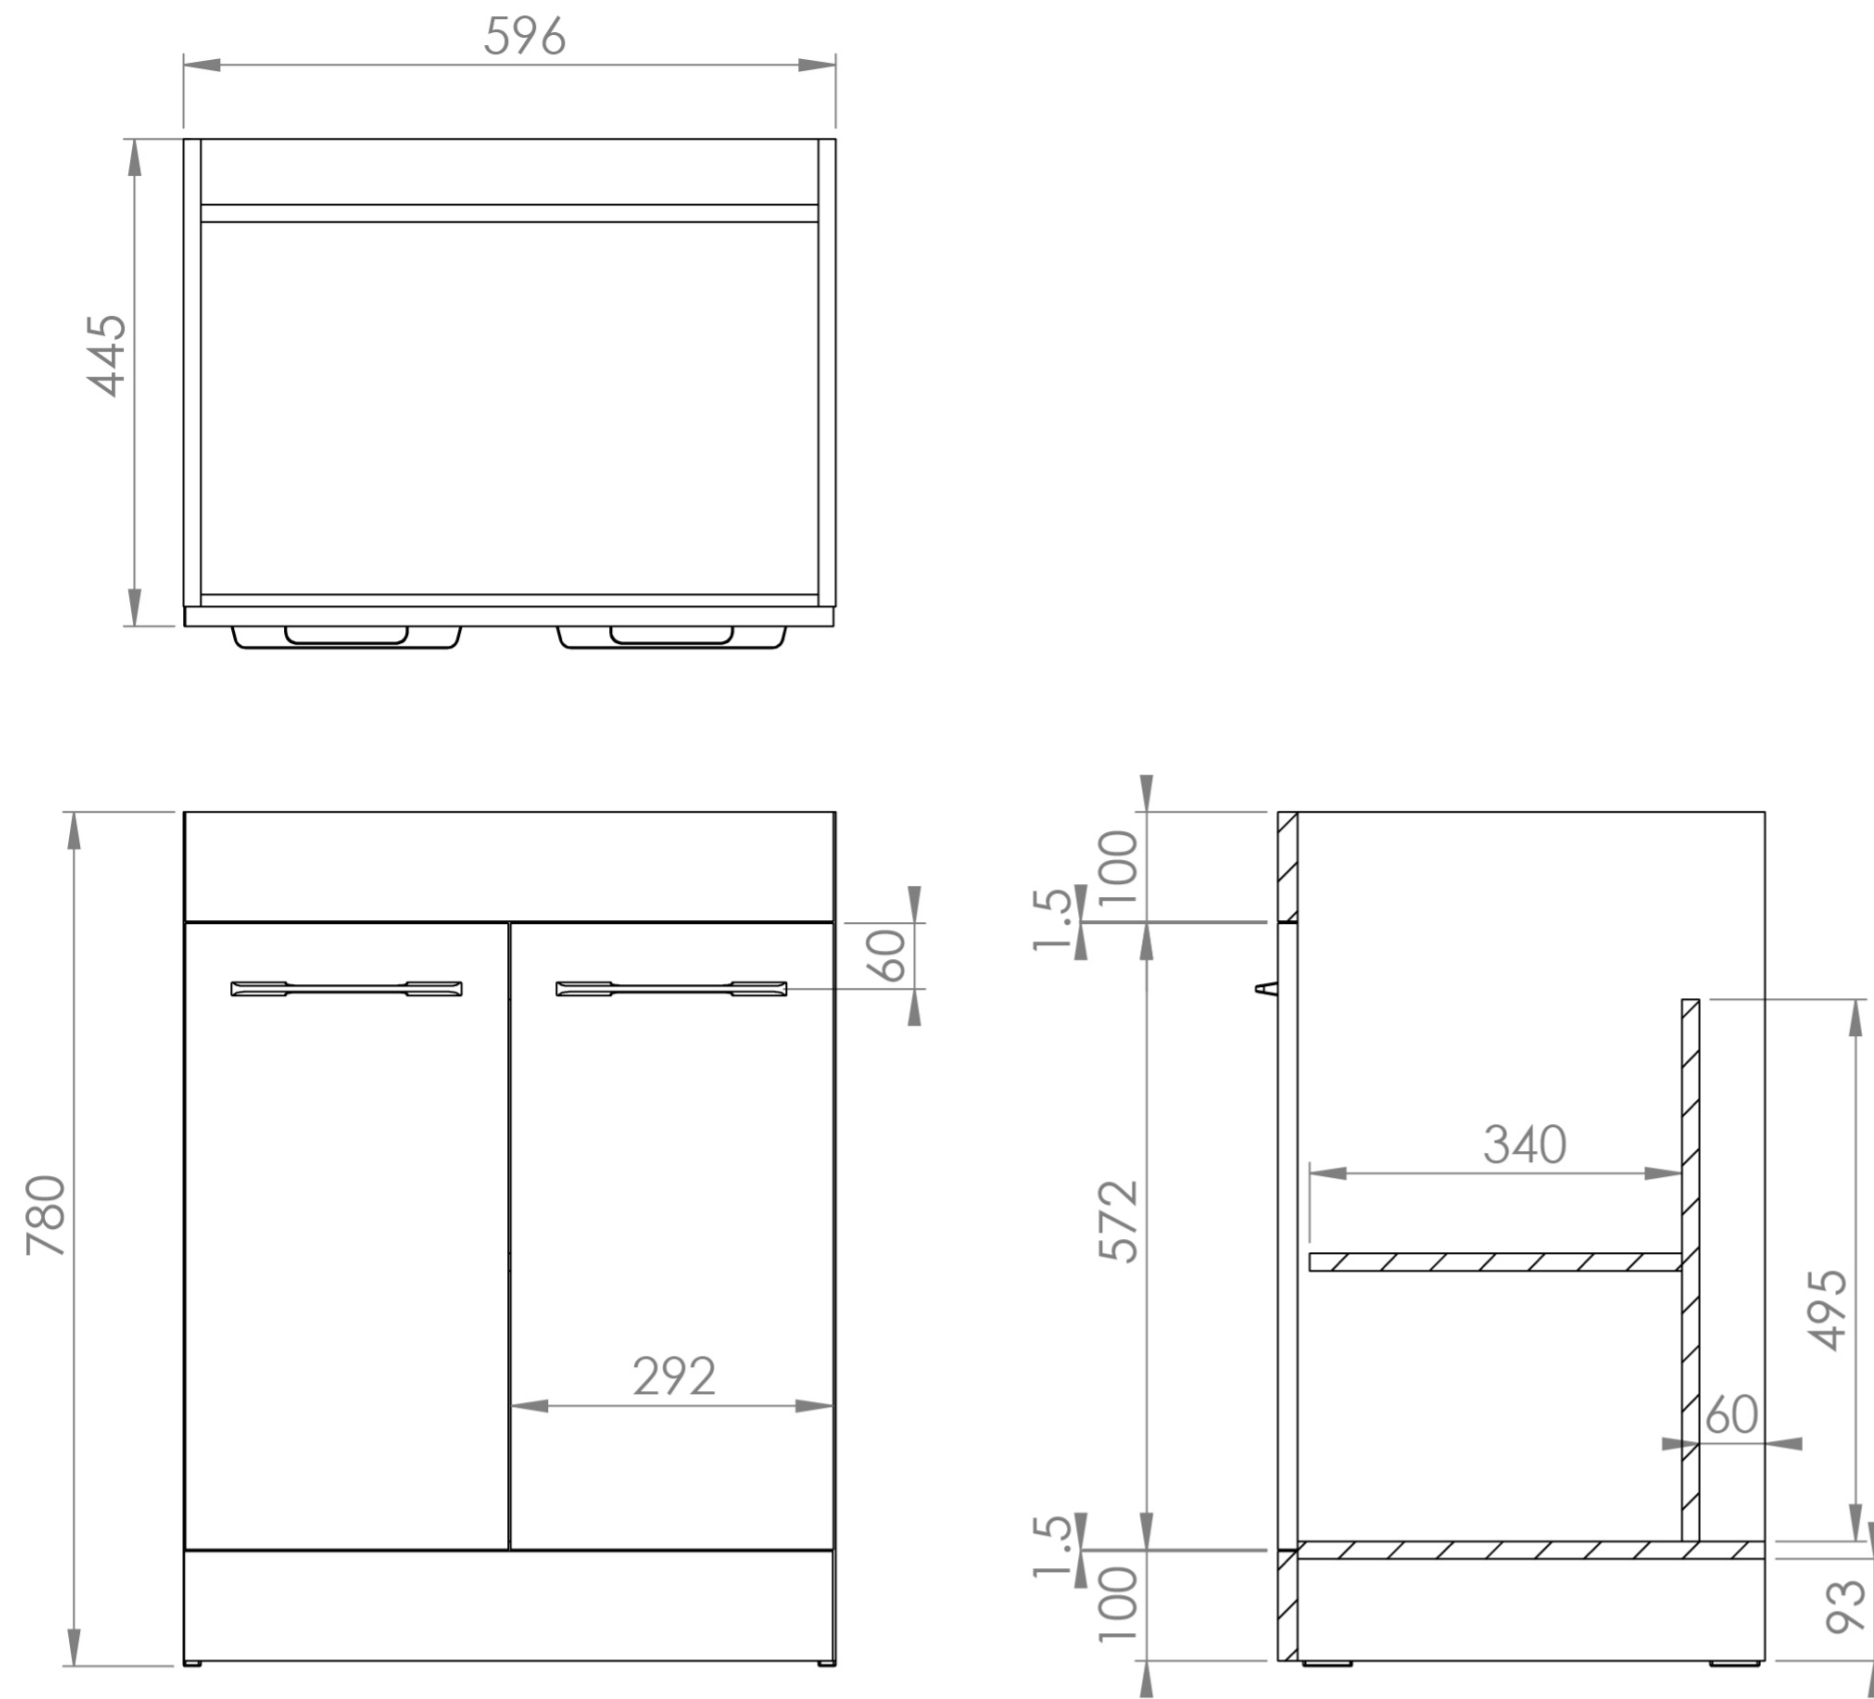

TECHNICAL DRAWING

Saneux reserves the right to alter the specifications and product range without prior notice. Dimensions are given as a guide only. Dimensions should not be used for surrounding furniture, fixtures and fittings until the product is on site.

<https://saneux.com/products/austen-60cm-2-door-floor-standing-unit-matte-white>