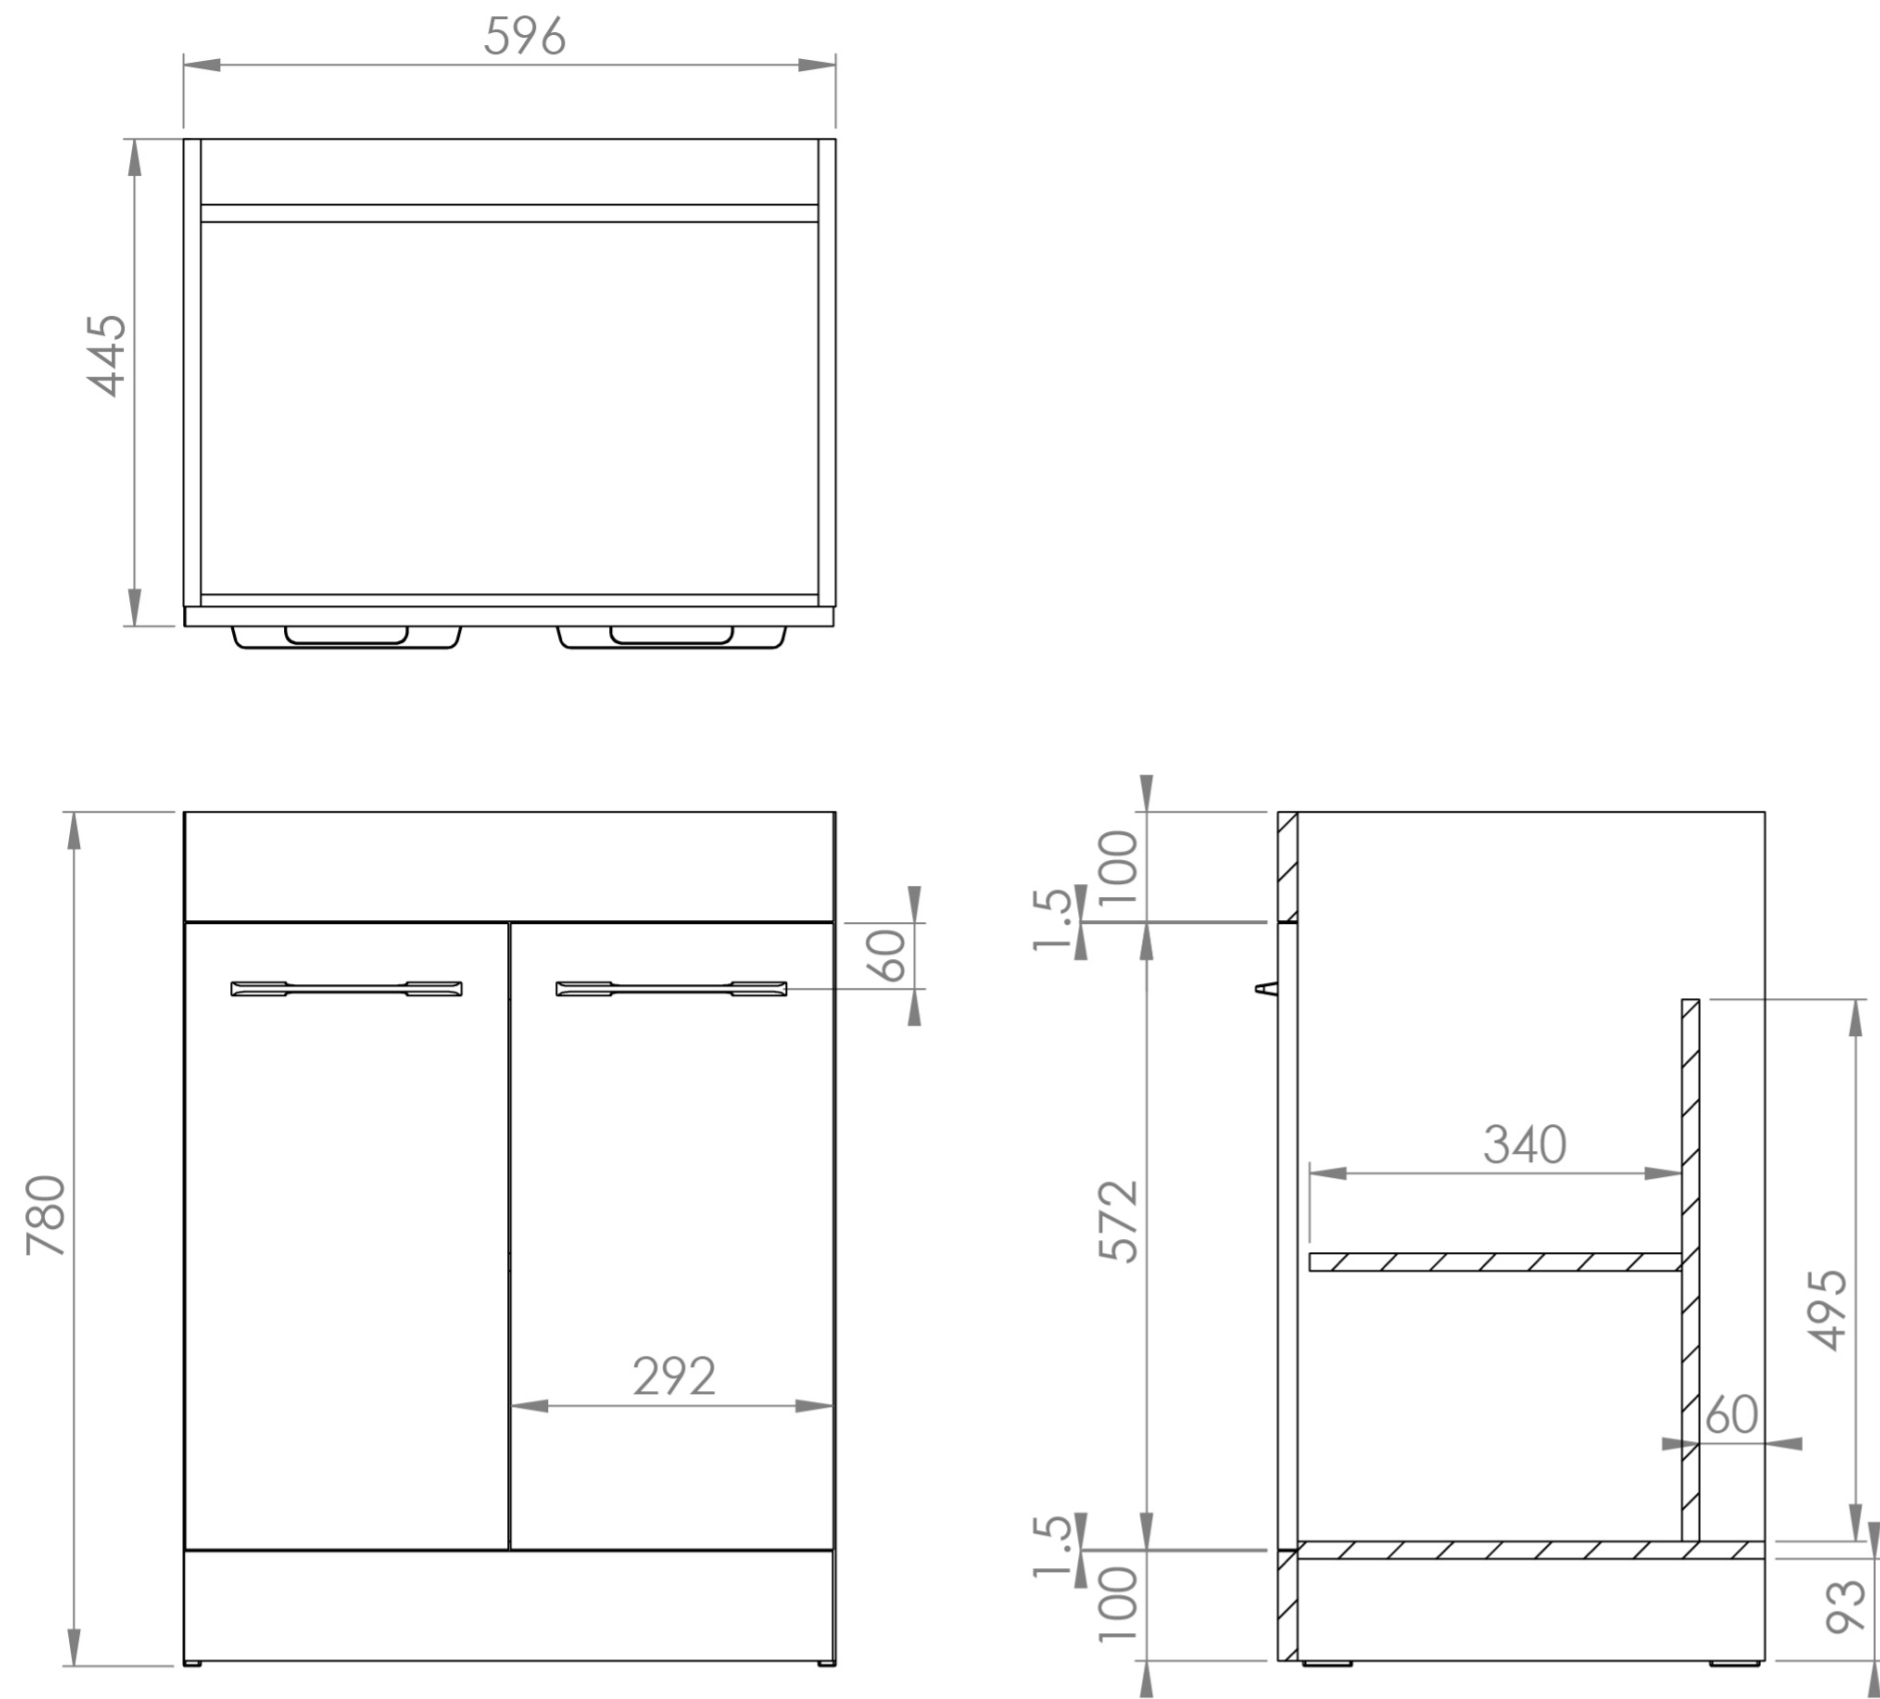

TECHNICAL DRAWING

Saneux reserves the right to alter the specifications and product range without prior notice. Dimensions are given as a guide only. Dimensions should not be used for surrounding furniture, fixtures and fittings until the product is on site.

<https://saneux.com/products/austen-60cm-2-door-floor-standing-unit-matte-iron-grey>