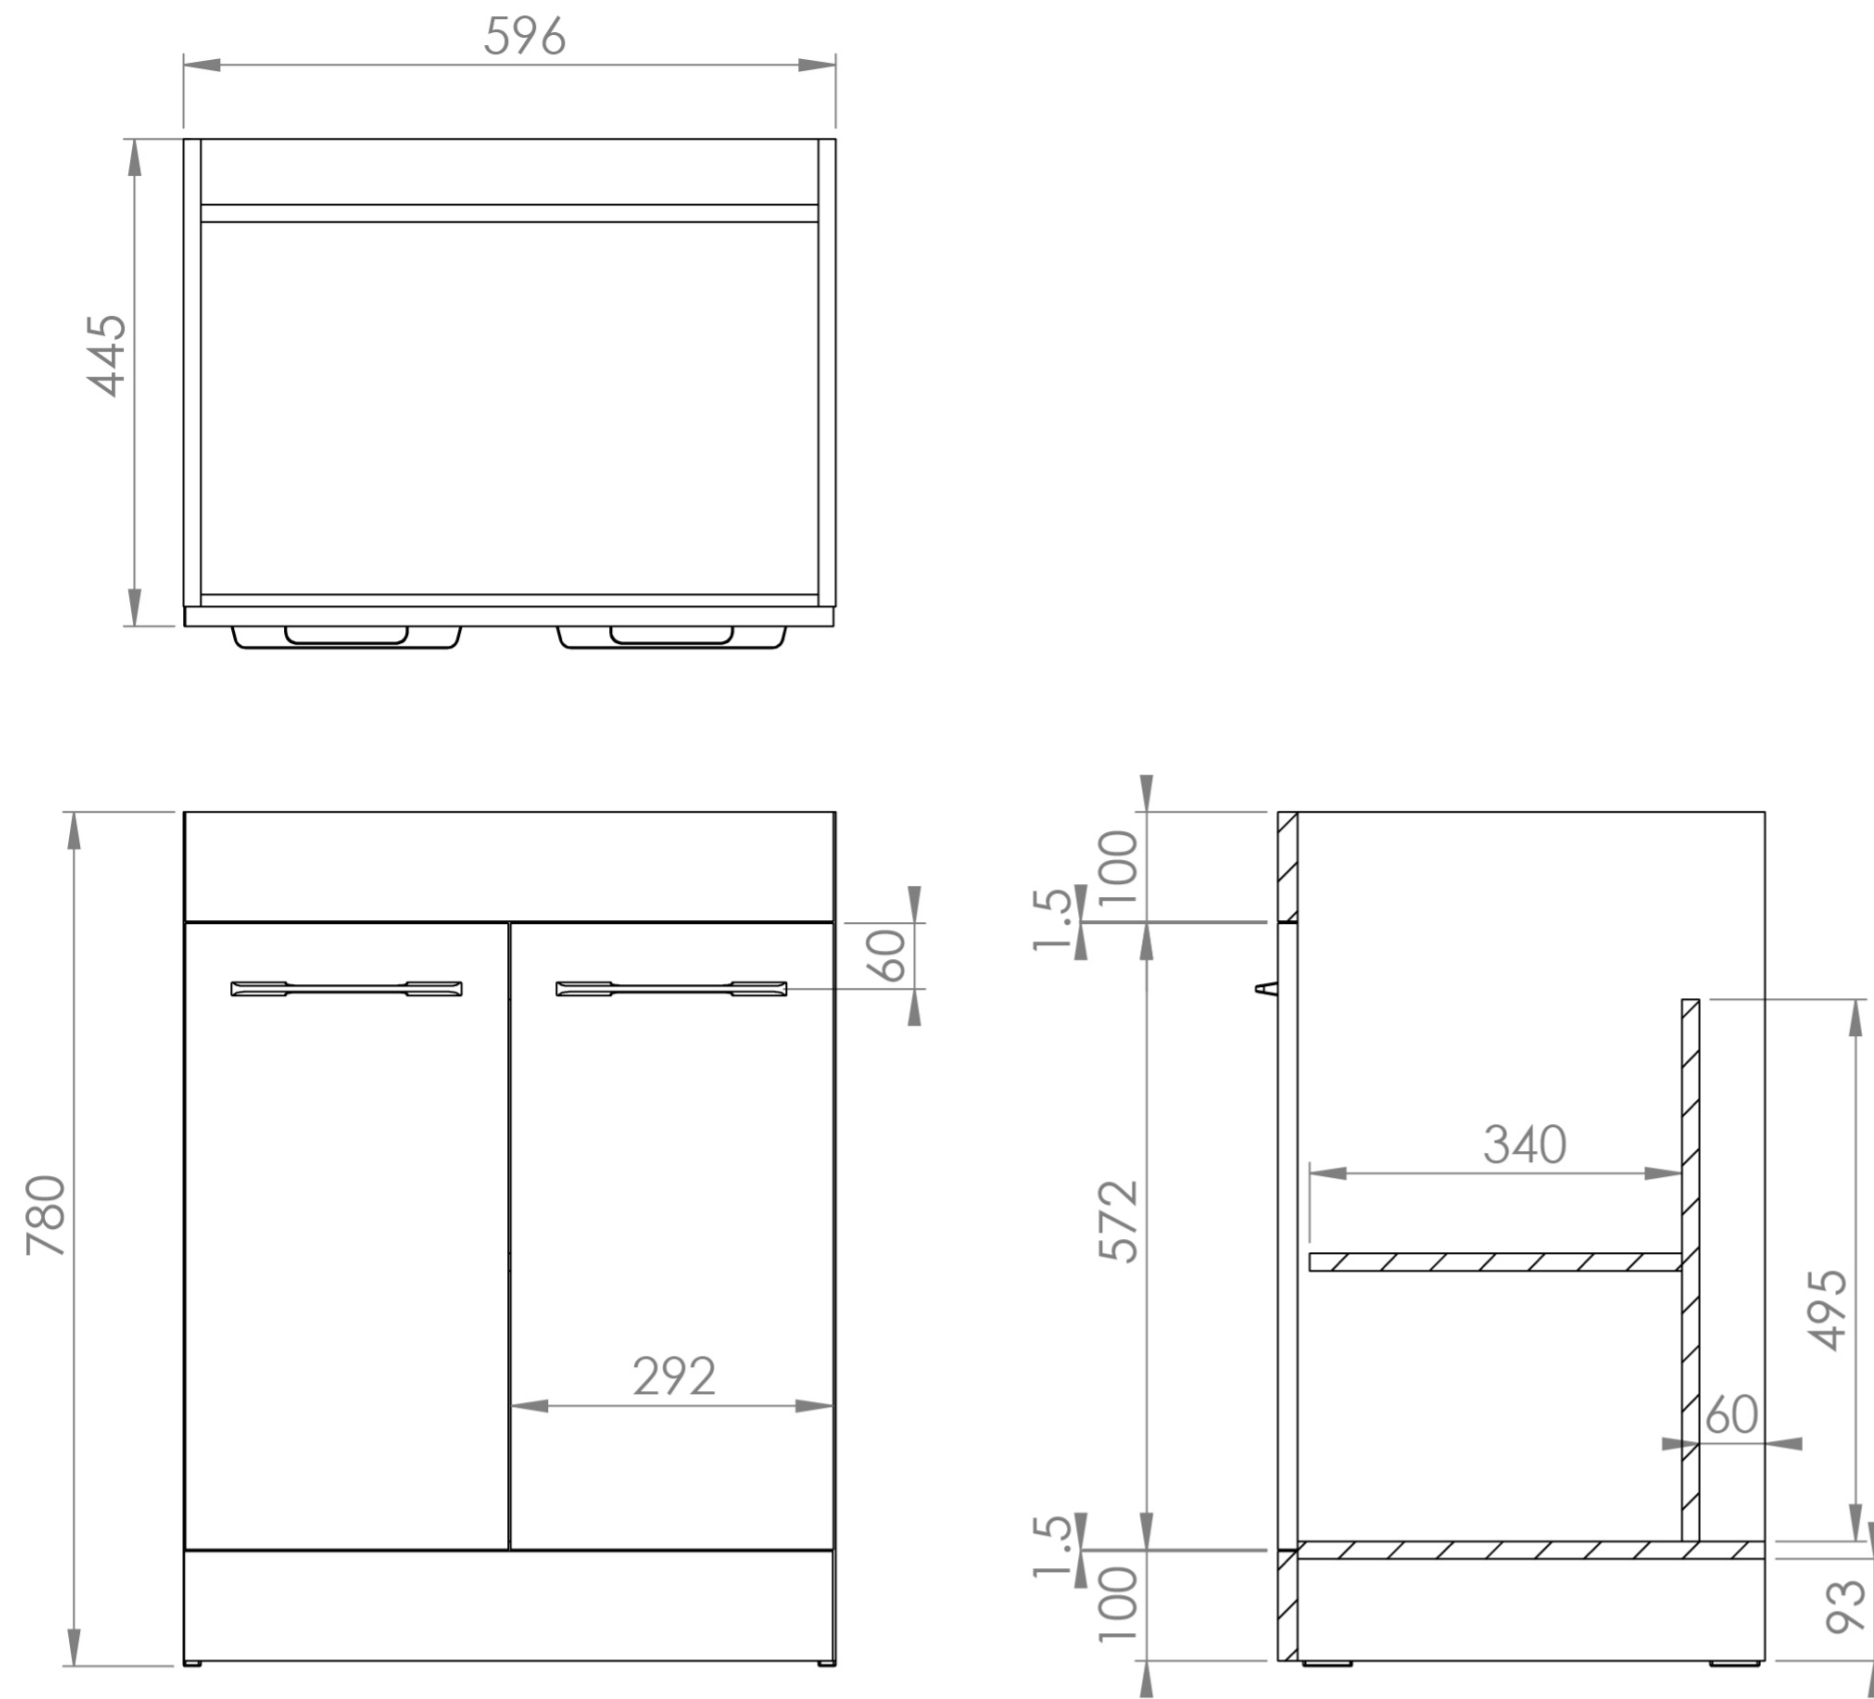

TECHNICAL DRAWING

Saneux reserves the right to alter the specifications and product range without prior notice. Dimensions are given as a guide only. Dimensions should not be used for surrounding furniture, fixtures and fittings until the product is on site.

<https://saneux.com/products/austen-60cm-2-door-floor-standing-unit-matte-iron-grey>