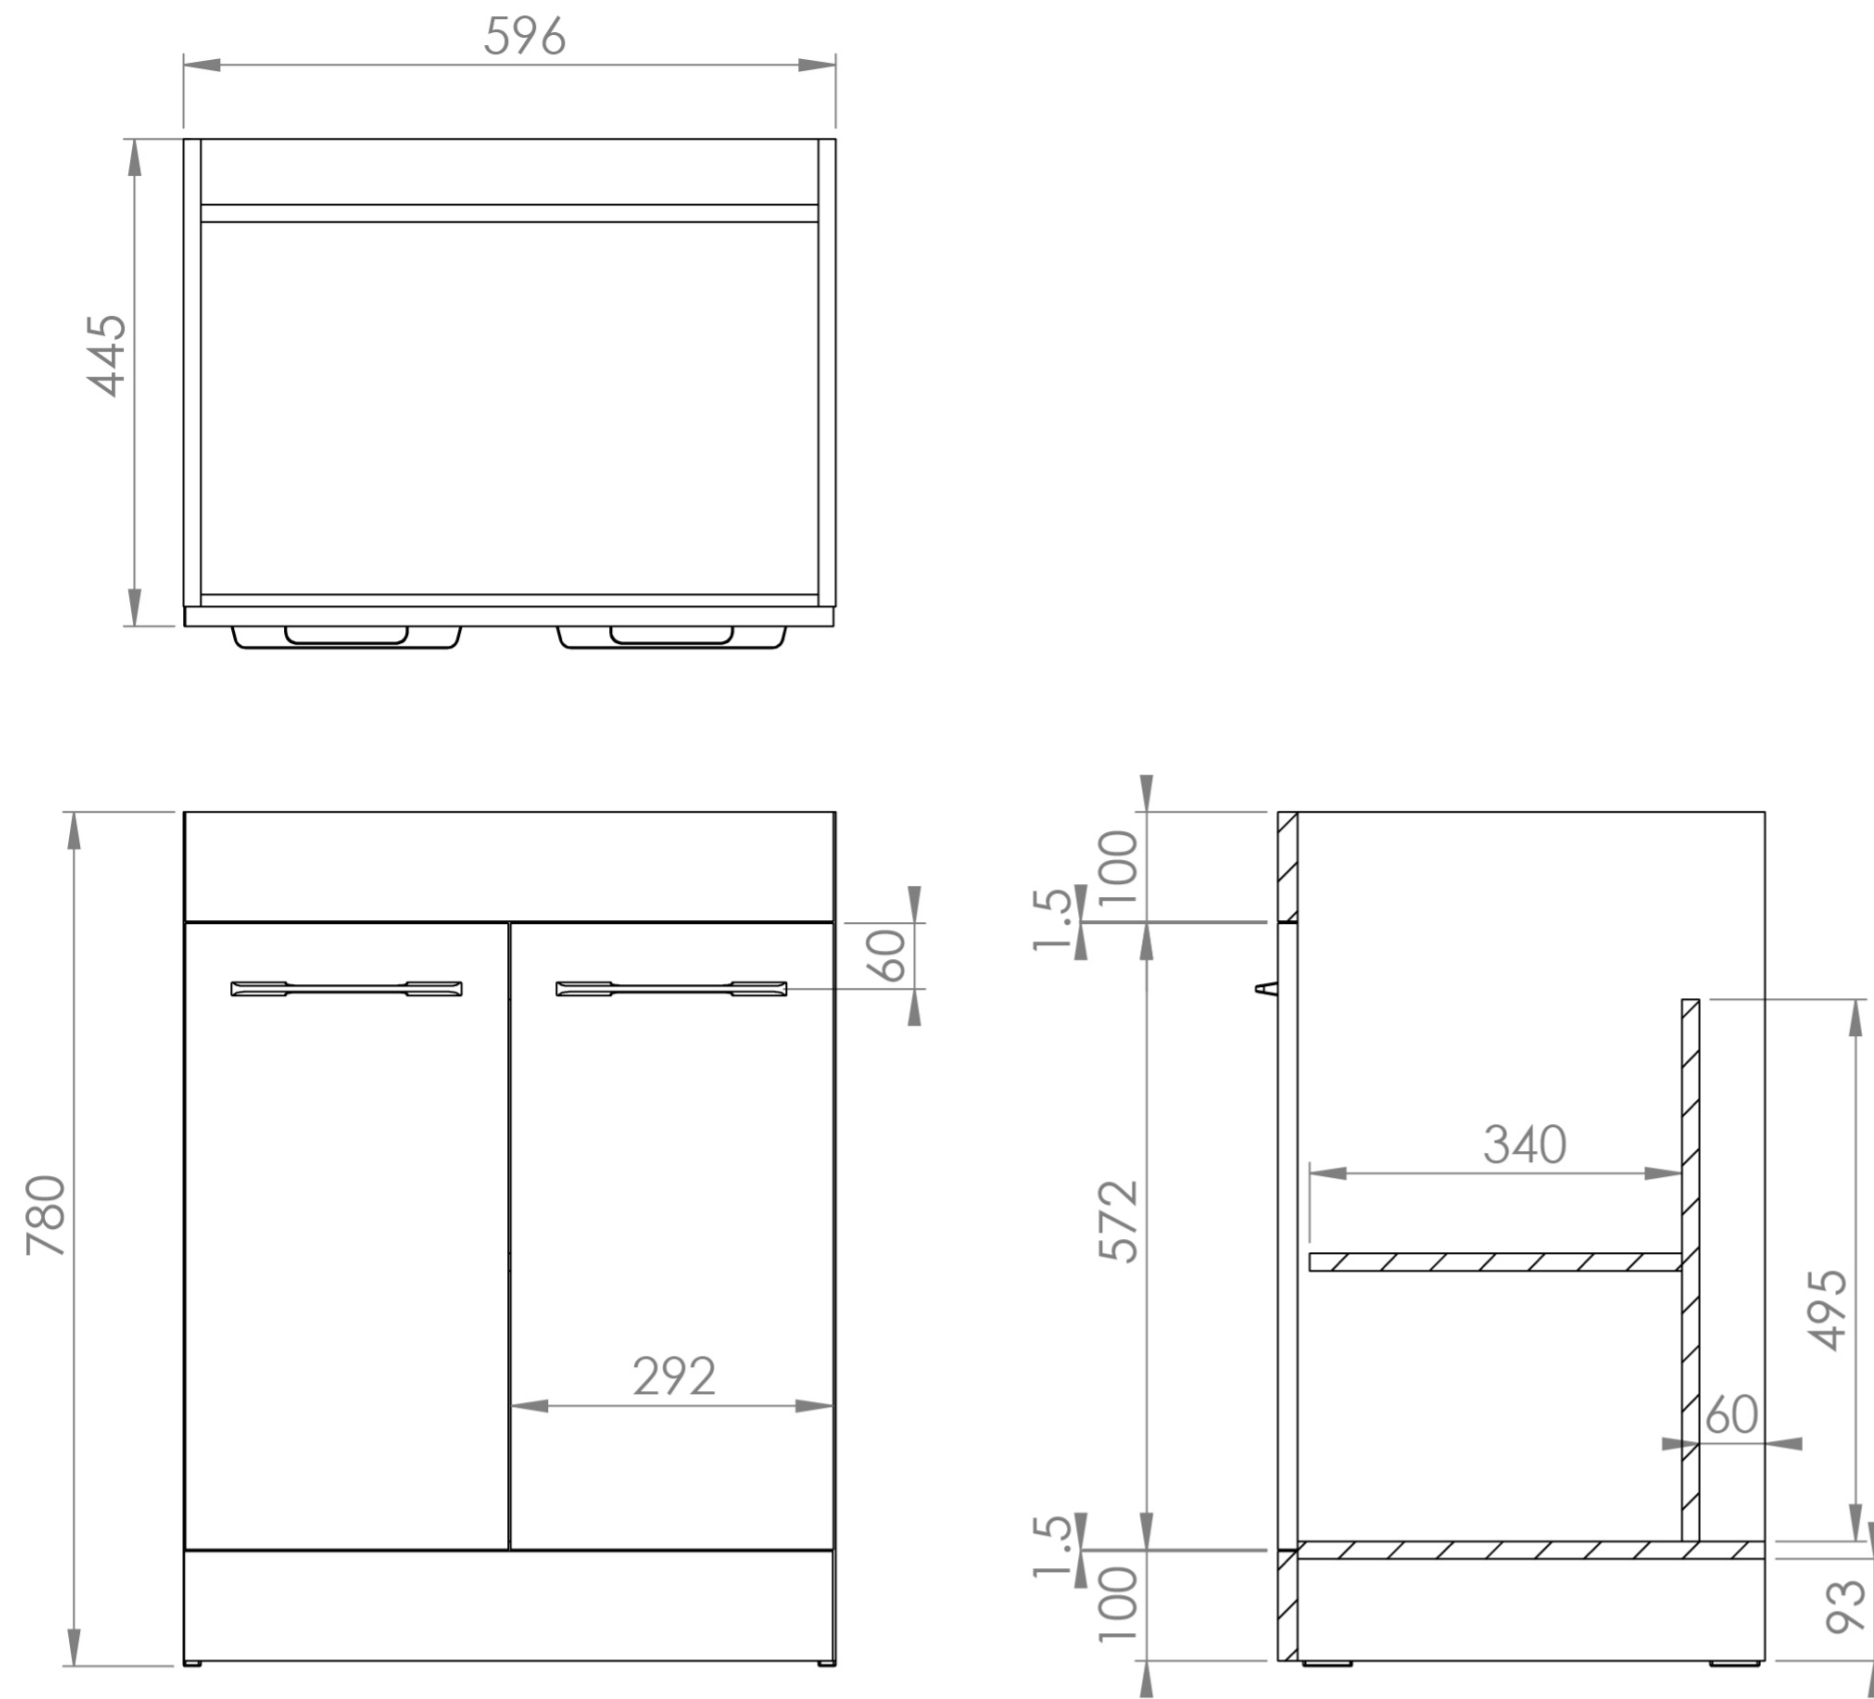

TECHNICAL DRAWING

Saneux reserves the right to alter the specifications and product range without prior notice. Dimensions are given as a guide only. Dimensions should not be used for surrounding furniture, fixtures and fittings until the product is on site.

<https://saneux.com/products/austen-60cm-2-door-floor-standing-unit-gloss-white>