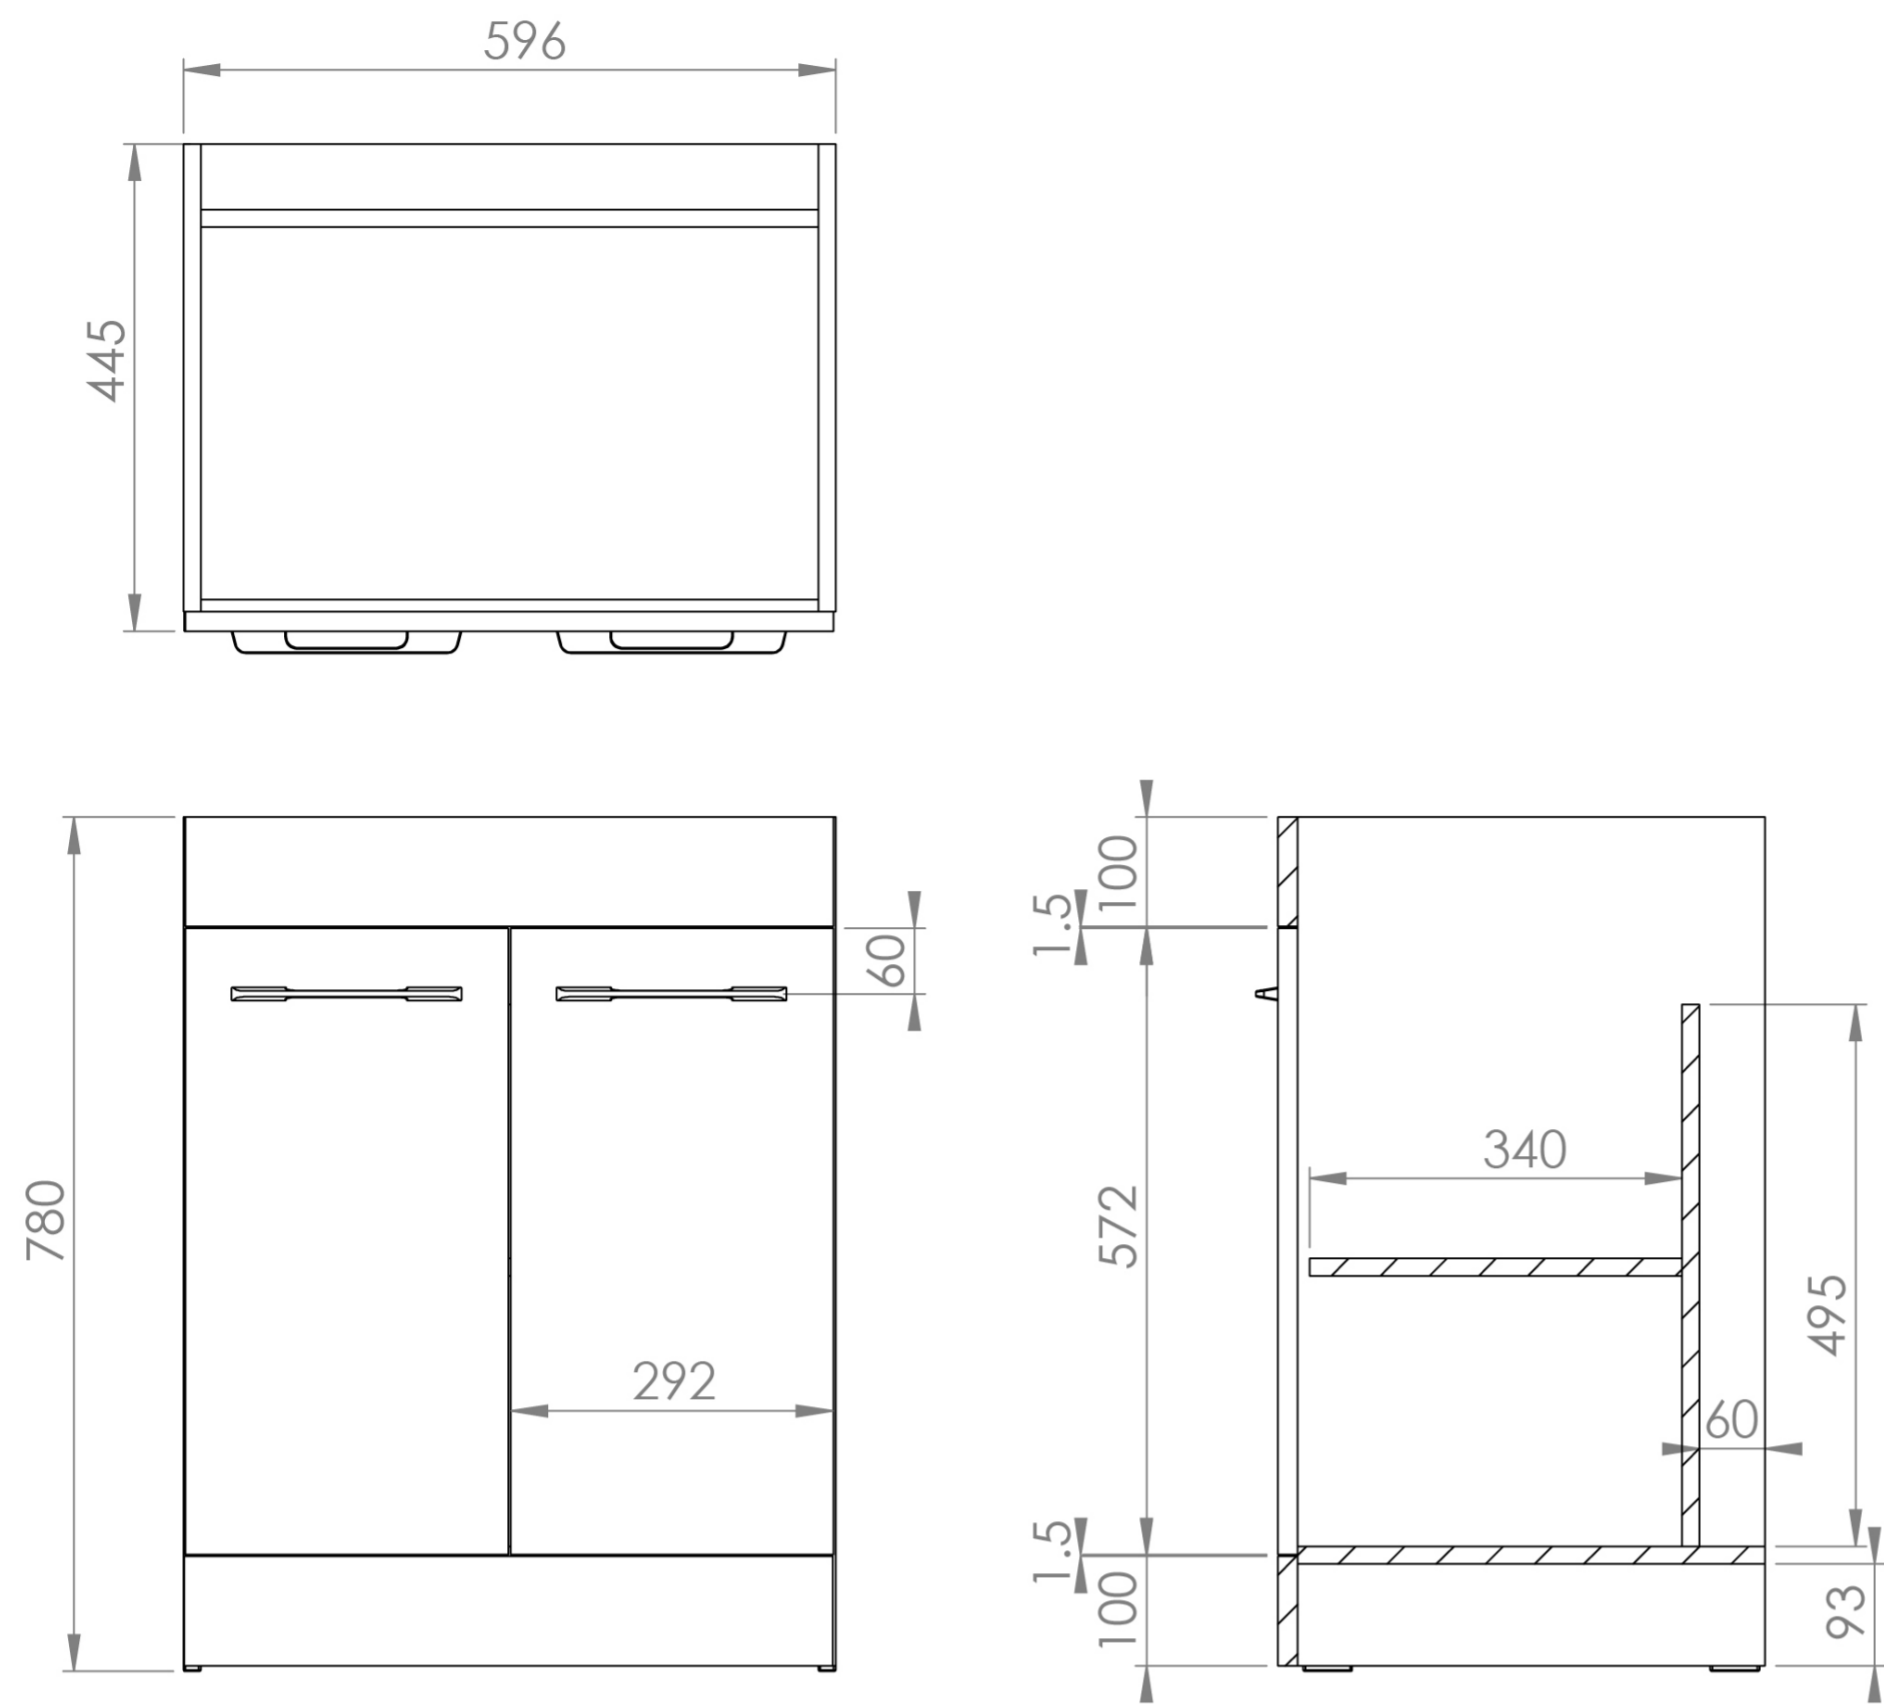

TECHNICAL DRAWING

Saneux reserves the right to alter the specifications and product range without prior notice. Dimensions are given as a guide only. Dimensions should not be used for surrounding furniture, fixtures and fittings until the product is on site.

<https://saneux.com/products/austen-60cm-2-door-floor-standing-unit-gloss-white>