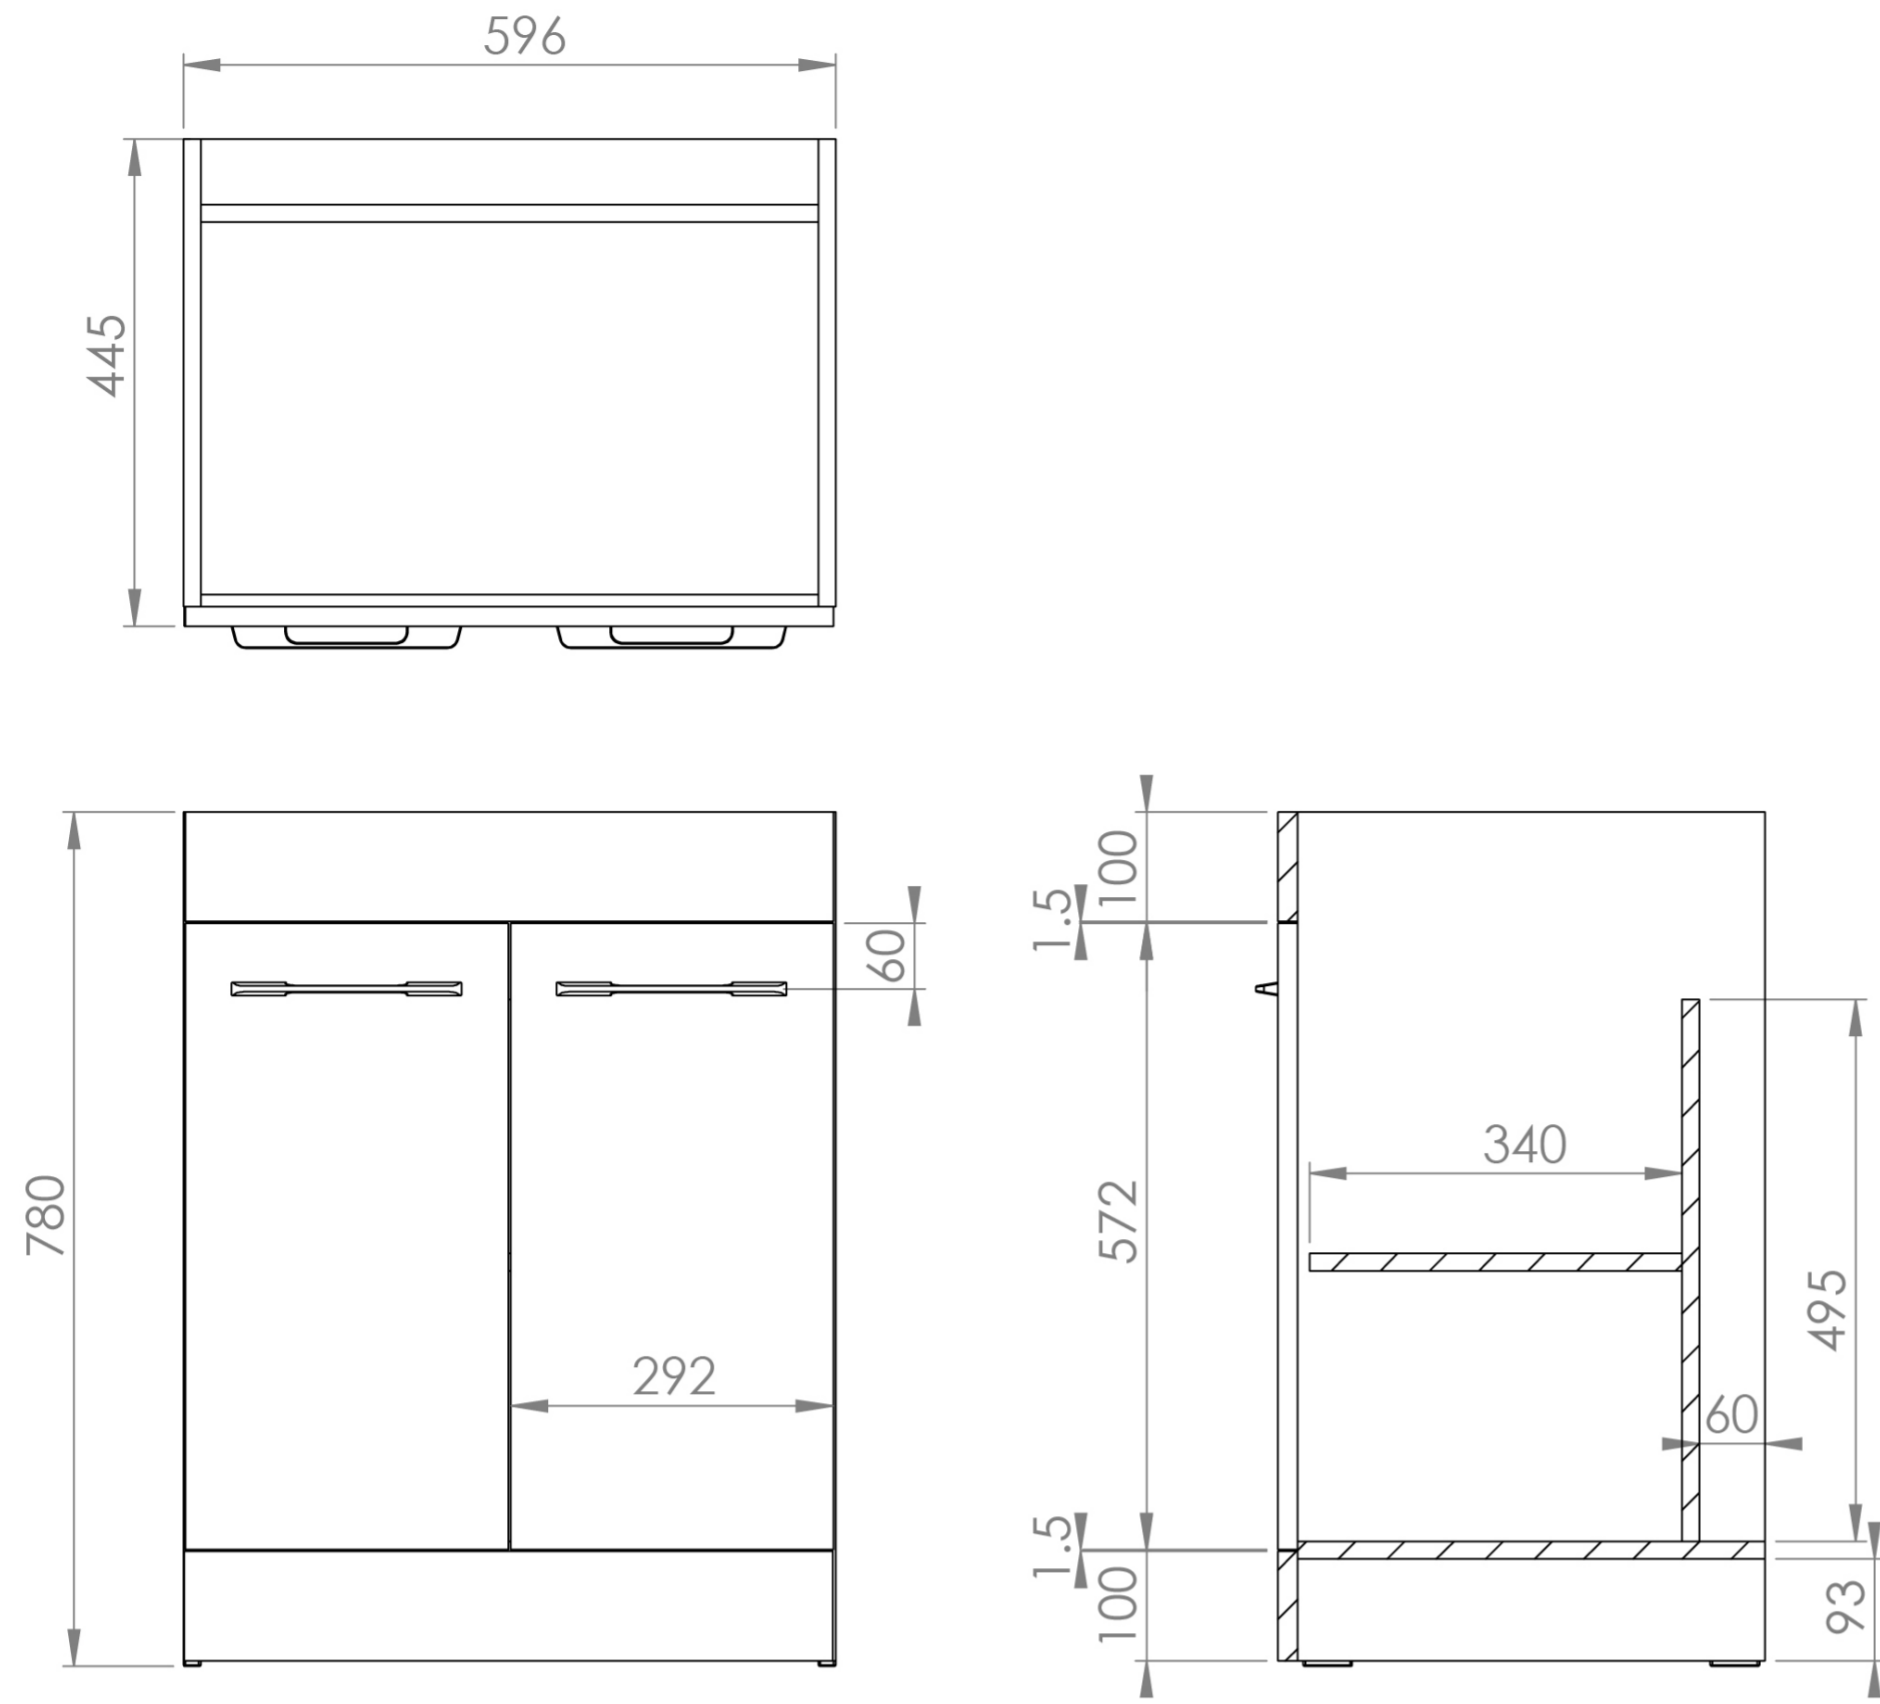

TECHNICAL DRAWING

Saneux reserves the right to alter the specifications and product range without prior notice. Dimensions are given as a guide only. Dimensions should not be used for surrounding furniture, fixtures and fittings until the product is on site.

<https://saneux.com/products/austen-60cm-2-door-floor-standing-unit-gloss-white>