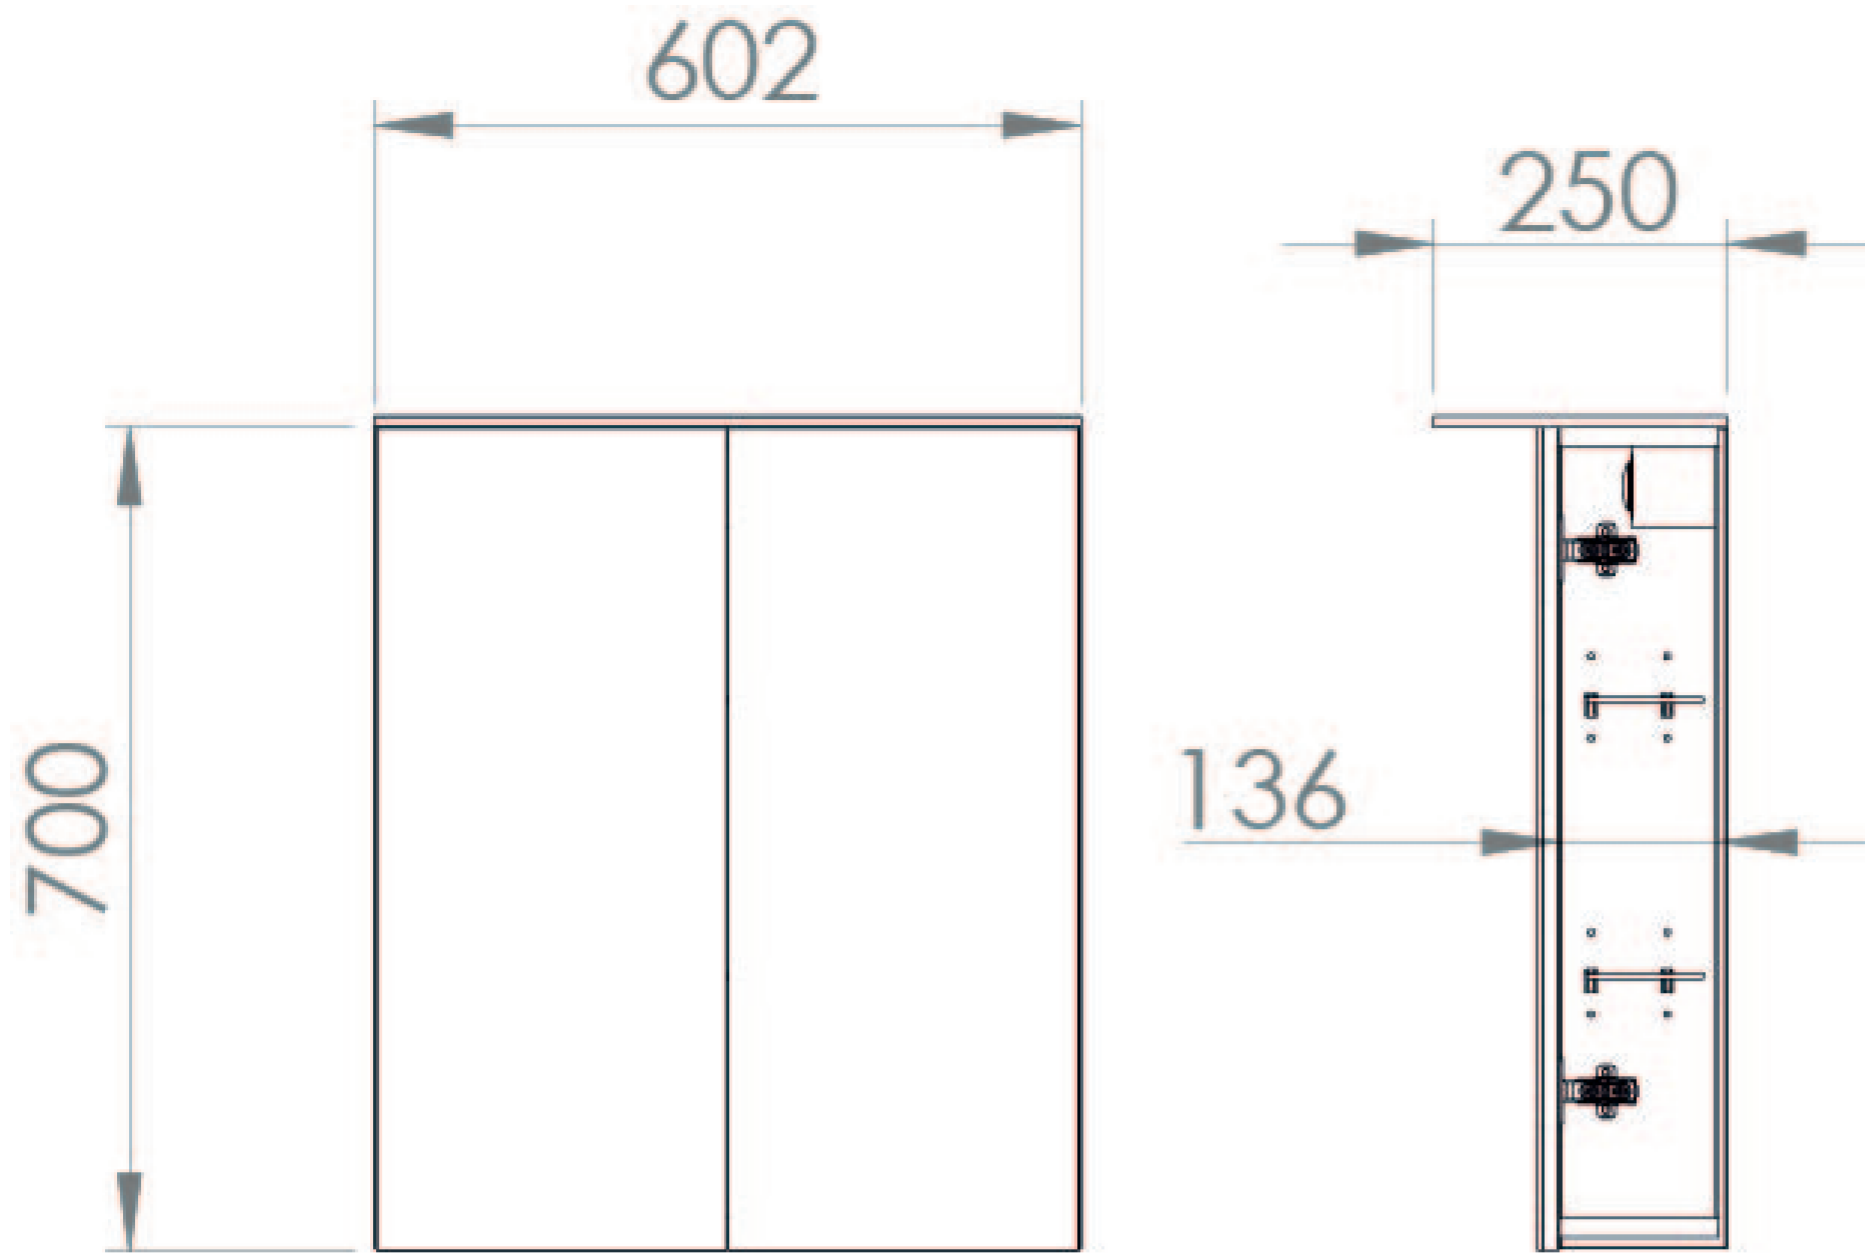

AUSTEN 60CM 2 DOOR ELECTRIC MIRROR CABINET - MATTE WHITE

Product Code: AU060EC.MW

PRODUCT INFORMATION

Finish:	Matte White
Height:	710mm
Width:	602mm
Depth:	250mm
Material	MFC
Weight	13.35kg
Light Temp (K)	4000K
Switch	Rocker Switch
IP Rating	IP44
Shaver Socket	UK Two-Pin
Orientation	Portrait
Opening	Left & right hand
Energy Rating	A+
Shelf Quantity	2x adjustable glass shelves
Guarantee	5 years

DESCRIPTION

AUSTEN was designed to provide you with the best quality bathroom products that offer a luxury style.

This AUSTEN 60cm electric mirror cabinet in the matte white finish will not only provide you with extra storage space with the 2 glass shelves, but will also illuminate your bathroom thanks to the modern lighting profile. It also has a shaver socket so that you can charge your razors or toothbrushes.

Pair it with the AUSTEN 60cm washbasins & wall mounted and floor standing units in the same finish for a complete set up.

TECHNICAL DRAWING

Saneux reserves the right to alter the specifications and product range without prior notice. Dimensions are given as a guide only. Dimensions should not be used for surrounding furniture, fixtures and fittings until the product is on site.