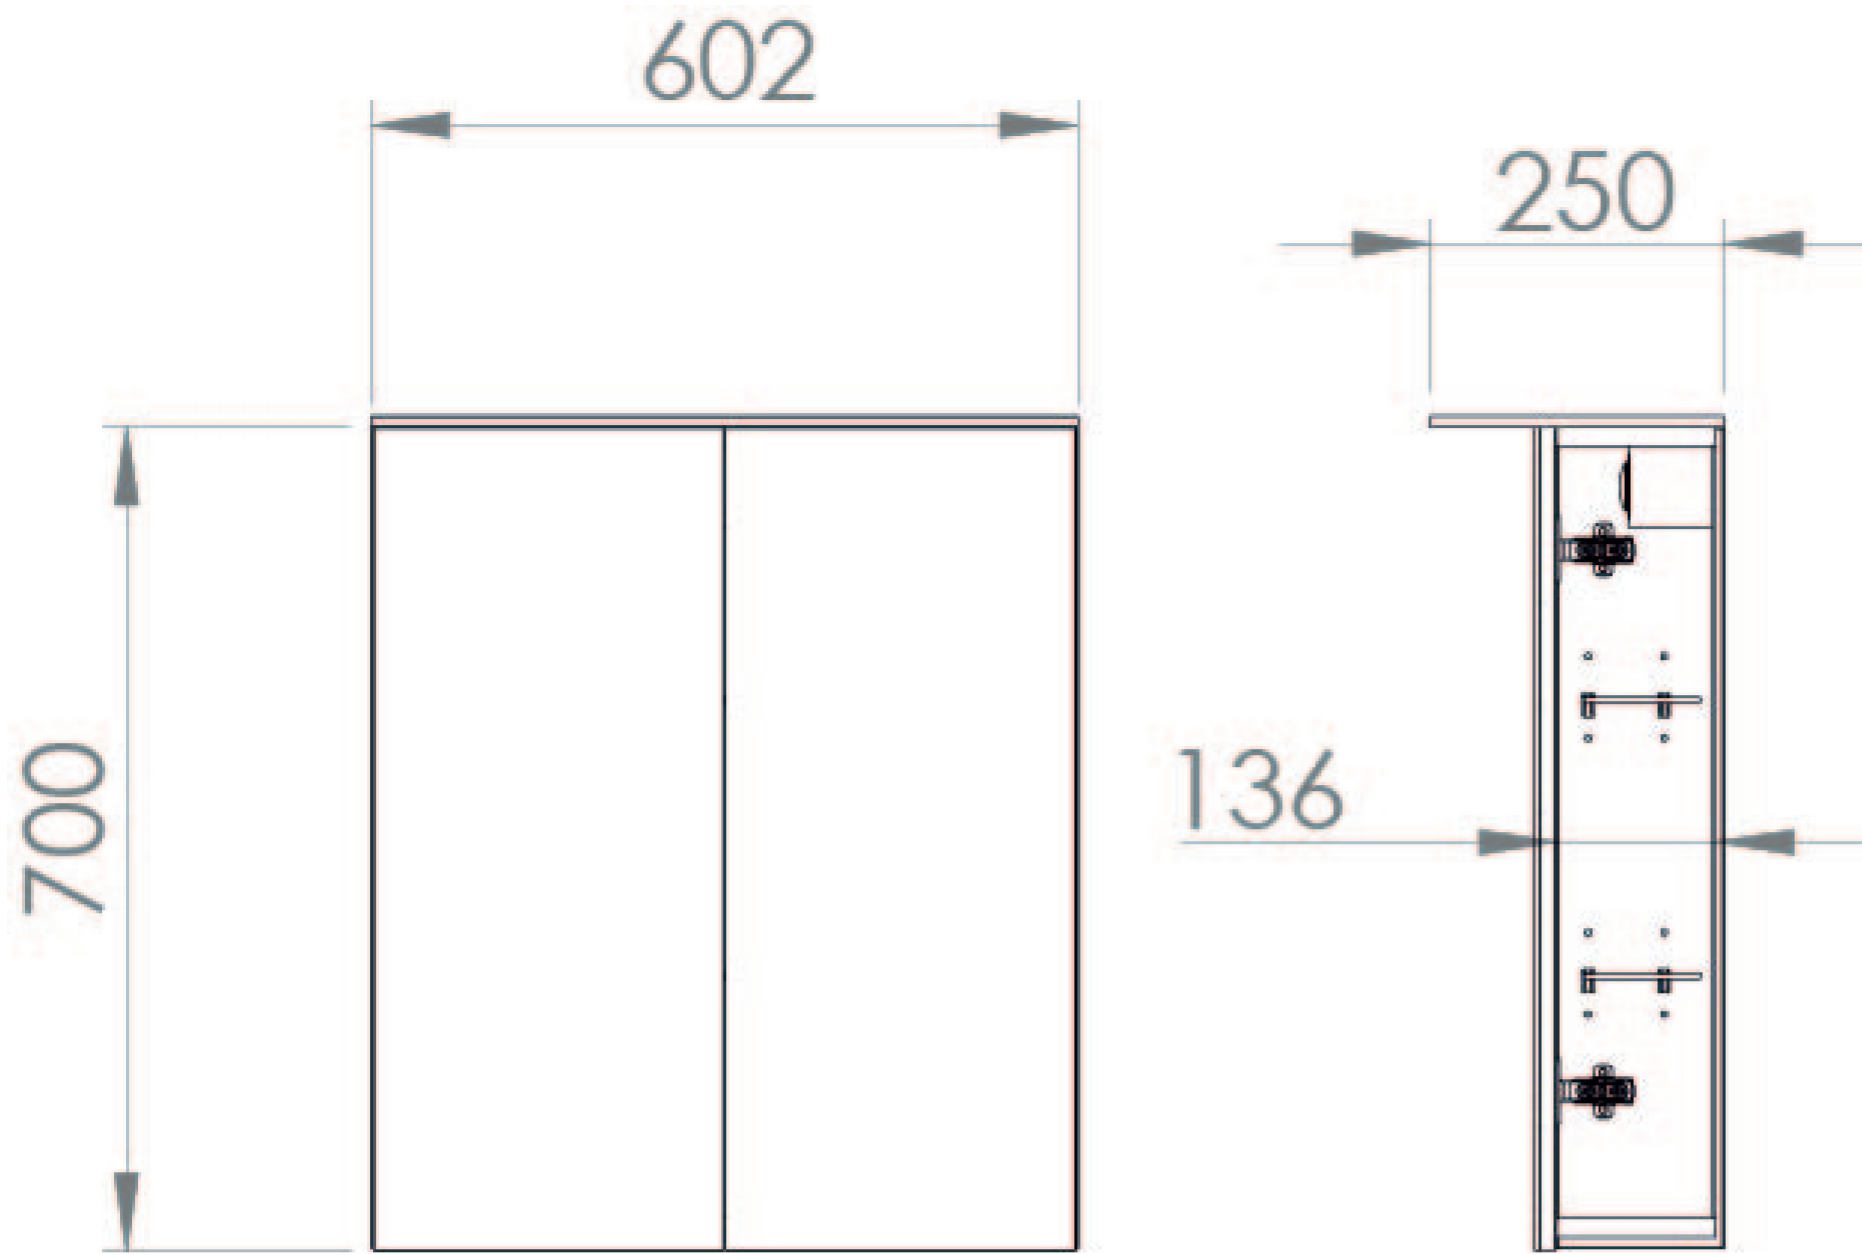

AUSTEN 60CM 2 DOOR ELECTRIC MIRROR CABINET - MATTE WHITE

Product Code: AU060EC.MW

PRODUCT INFORMATION

Finish:	Matte White
Height:	710mm
Width:	602mm
Depth:	250mm
Material	MFC
Weight	13.35kg
Light Temp (K)	4000K
Switch	Rocker Switch
IP Rating	IP44
Shaver Socket	UK Two-Pin
Orientation	Portrait
Opening	Left & right hand
Energy Rating	A+
Shelf Quantity	2x adjustable glass shelves
Guarantee	5 years

DESCRIPTION

AUSTEN was designed to provide you with the best quality bathroom products that offer a luxury style.

This AUSTEN 60cm electric mirror cabinet in the matte white finish will not only provide you with extra storage space with the 2 glass shelves, but will also illuminate your bathroom thanks to the modern lighting profile. It also has a shaver socket so that you can charge your razors or toothbrushes.

Pair it with the AUSTEN 60cm washbasins & wall mounted and floor standing units in the same finish for a complete set up.

TECHNICAL DRAWING

Saneux reserves the right to alter the specifications and product range without prior notice. Dimensions are given as a guide only. Dimensions should not be used for surrounding furniture, fixtures and fittings until the product is on site.