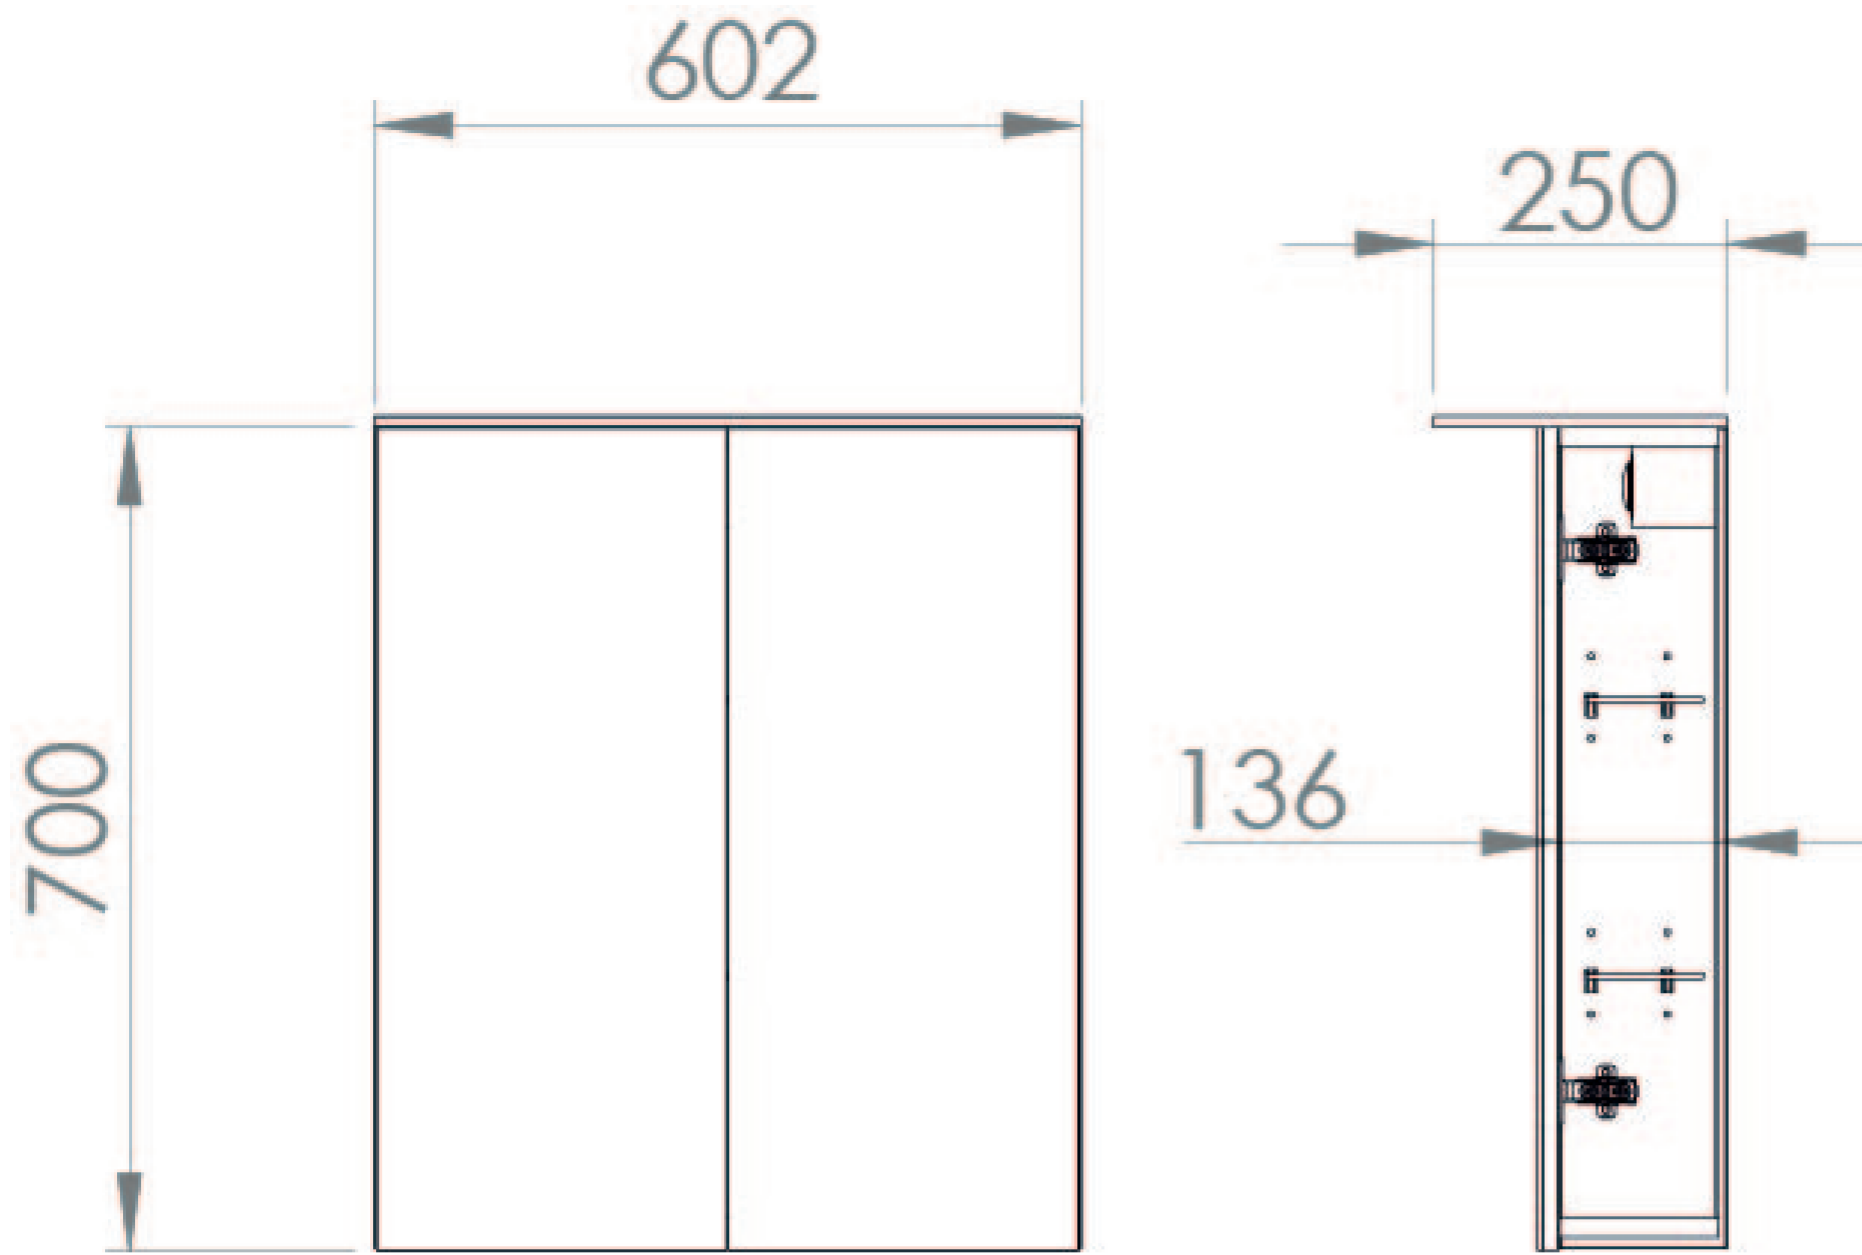

AUSTEN 60CM 2 DOOR ELECTRIC MIRROR CABINET - MATTE IRON GREY

Product Code: AU060EC.IG

PRODUCT INFORMATION

Finish:	Matte Iron Grey
Height:	710mm
Width:	602mm
Depth:	250mm
Material	MFC
Weight	13.35kg
Light Temp (K)	4000K
Switch	Rocker Switch
IP Rating	IP44
Shaver Socket	UK Two-Pin
Orientation	Portrait
Opening	Left & right hand
Energy Rating	A+
Shelf Quantity	2x adjustable glass shelves
Guarantee	5 years

DESCRIPTION

AUSTEN was designed to provide you with the best quality bathroom products that offer a luxury style.

This AUSTEN 60cm electric mirror cabinet in the matte iron grey finish will not only provide you with extra storage space with the 2 glass shelves, but will also illuminate your bathroom thanks to the modern lighting profile. It also has a shaver socket so that you can charge your razors or toothbrushes.

Pair it with the AUSTEN 60cm washbasins & wall mounted and floor standing units in the same finish for a complete set up.

TECHNICAL DRAWING

Saneux reserves the right to alter the specifications and product range without prior notice. Dimensions are given as a guide only. Dimensions should not be used for surrounding furniture, fixtures and fittings until the product is on site.