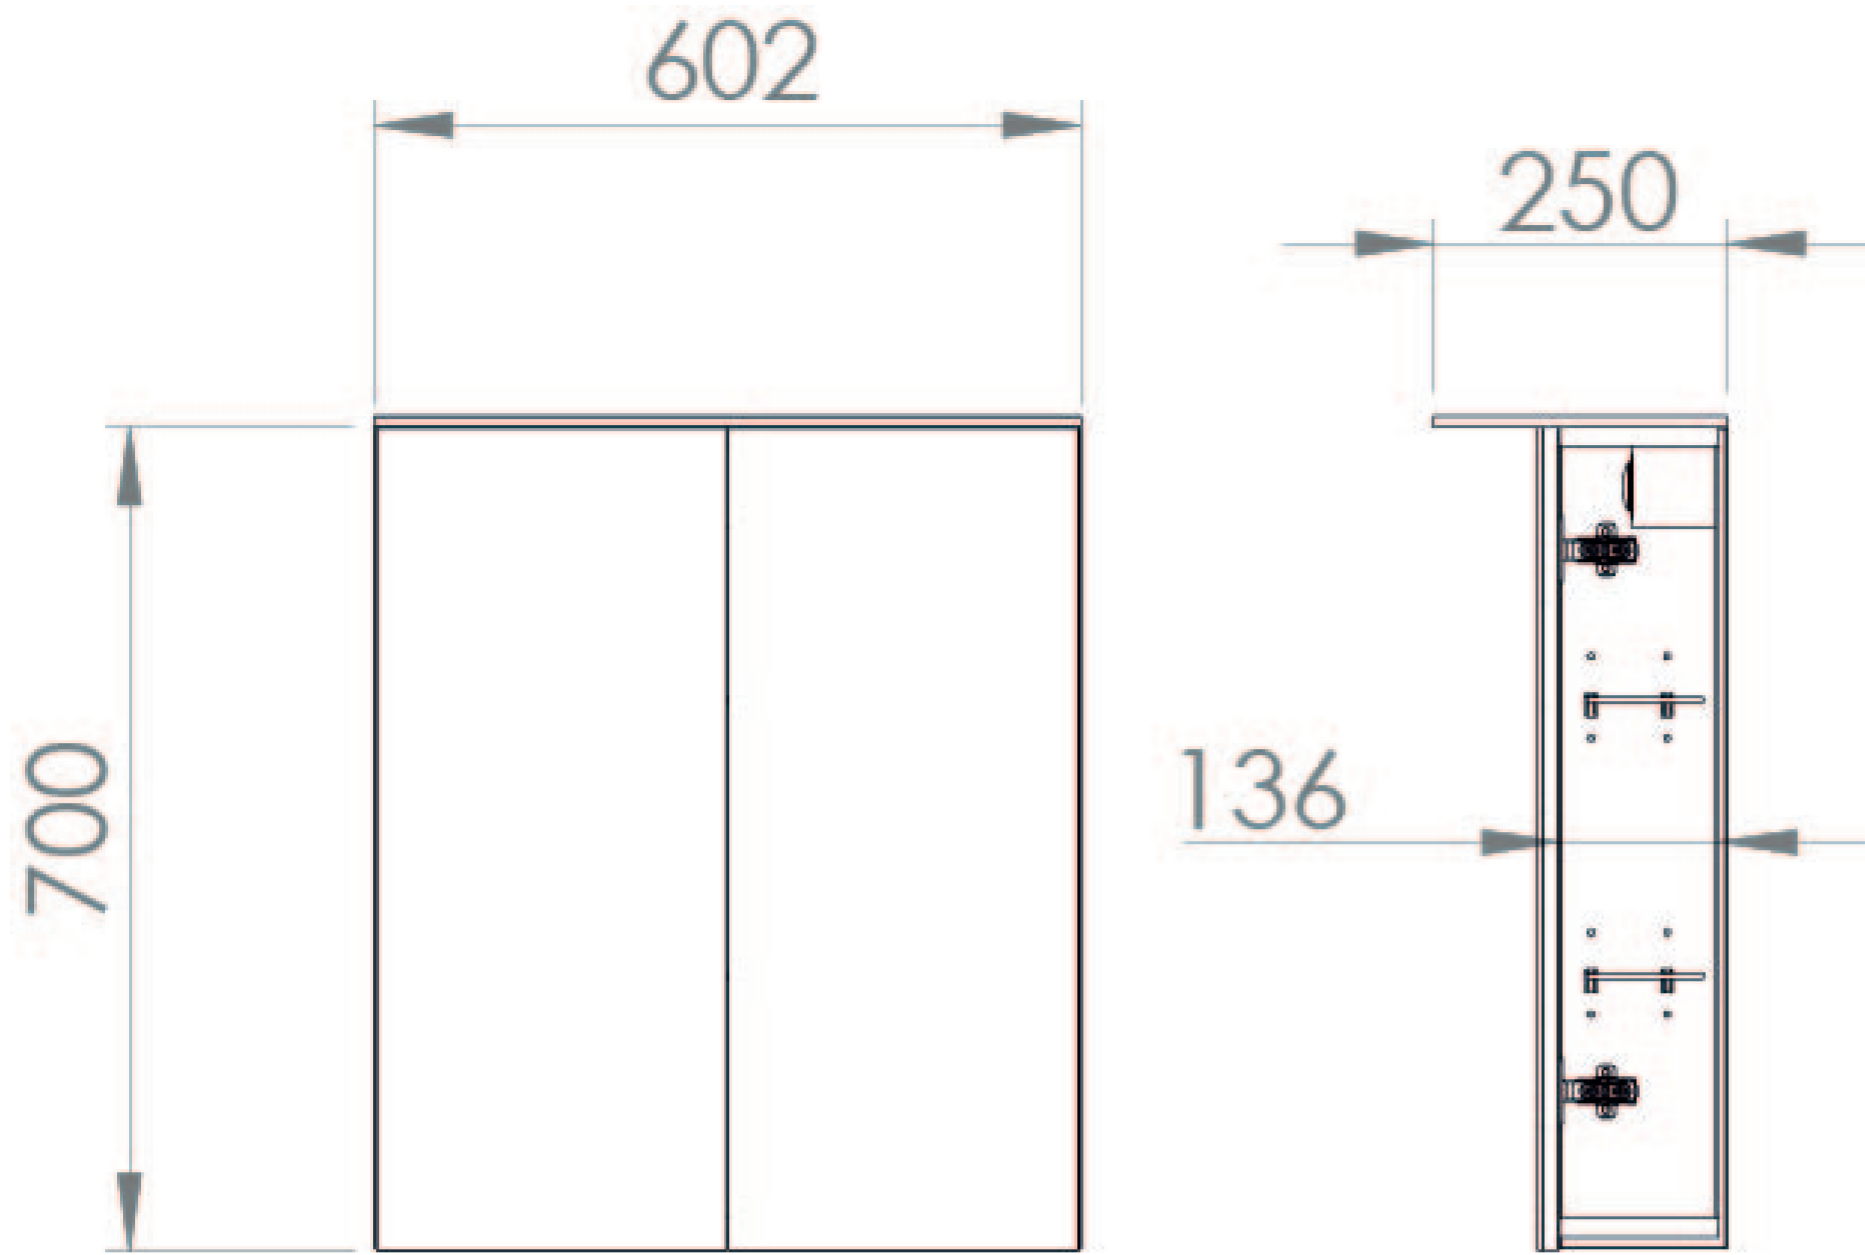

AUSTEN 60CM 2 DOOR ELECTRIC MIRROR CABINET - MATTE IRON GREY

Product Code: AU060EC.IG

PRODUCT INFORMATION

Finish:	Matte Iron Grey
Height:	710mm
Width:	602mm
Depth:	250mm
Material	MFC
Weight	13.35kg
Light Temp (K)	4000K
Switch	Rocker Switch
IP Rating	IP44
Shaver Socket	UK Two-Pin
Orientation	Portrait
Opening	Left & right hand
Energy Rating	A+
Shelf Quantity	2x adjustable glass shelves
Guarantee	5 years

DESCRIPTION

AUSTEN was designed to provide you with the best quality bathroom products that offer a luxury style.

This AUSTEN 60cm electric mirror cabinet in the matte iron grey finish will not only provide you with extra storage space with the 2 glass shelves, but will also illuminate your bathroom thanks to the modern lighting profile. It also has a shaver socket so that you can charge your razors or toothbrushes.

Pair it with the AUSTEN 60cm washbasins & wall mounted and floor standing units in the same finish for a complete set up.

TECHNICAL DRAWING

Saneux reserves the right to alter the specifications and product range without prior notice. Dimensions are given as a guide only. Dimensions should not be used for surrounding furniture, fixtures and fittings until the product is on site.