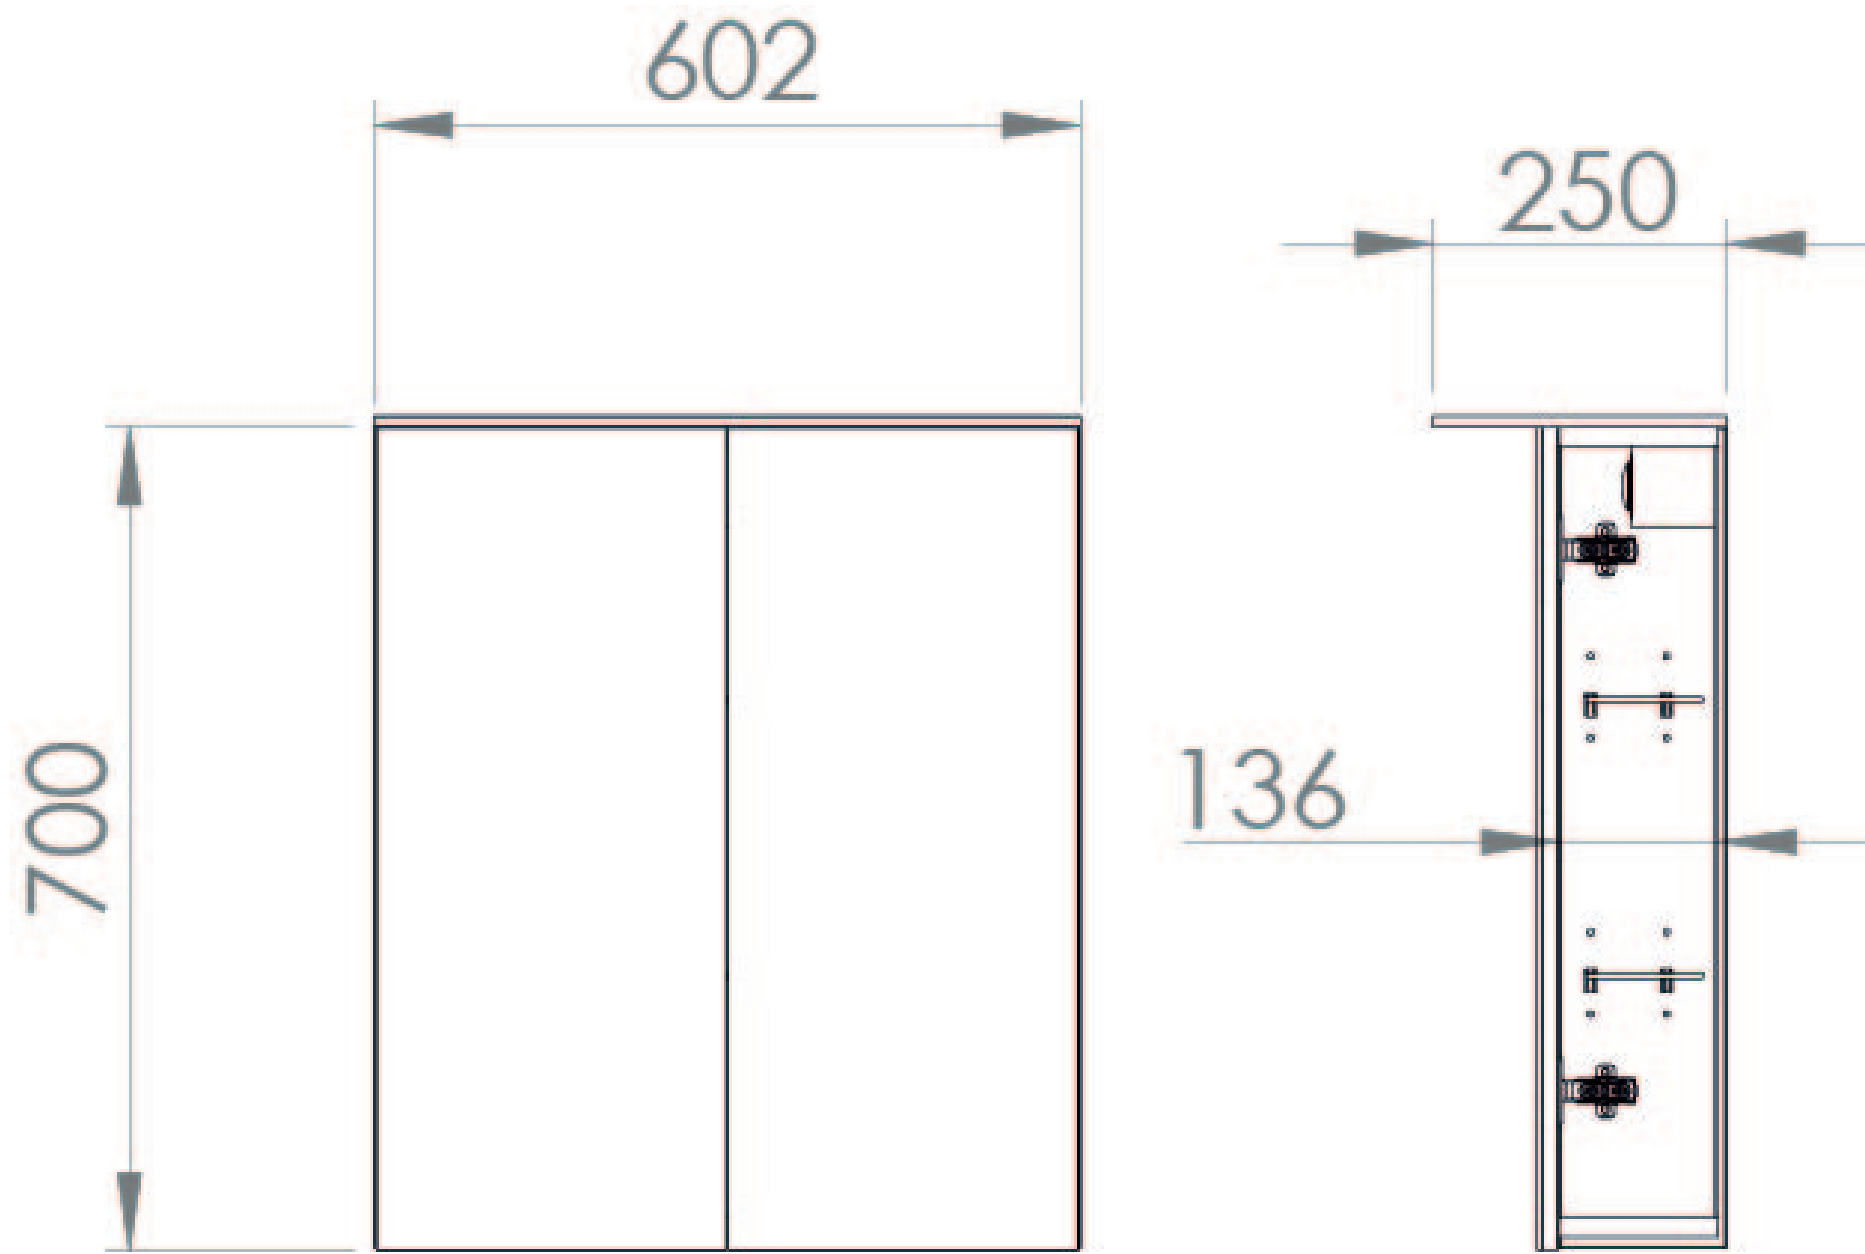

AUSTEN 60CM 2 DOOR ELECTRIC MIRROR CABINET - MATTE IRON GREY

Product Code: AU060EC.IG

PRODUCT INFORMATION

Finish:	Matte Iron Grey
Height:	710mm
Width:	602mm
Depth:	250mm
Material	MFC
Weight	13.35kg
Light Temp (K)	4000K
Switch	Rocker Switch
IP Rating	IP44
Shaver Socket	UK Two-Pin
Orientation	Portrait
Opening	Left & right hand
Energy Rating	A+
Shelf Quantity	2x adjustable glass shelves
Guarantee	5 years

DESCRIPTION

AUSTEN was designed to provide you with the best quality bathroom products that offer a luxury style.

This AUSTEN 60cm electric mirror cabinet in the matte iron grey finish will not only provide you with extra storage space with the 2 glass shelves, but will also illuminate your bathroom thanks to the modern lighting profile. It also has a shaver socket so that you can charge your razors or toothbrushes.

Pair it with the AUSTEN 60cm washbasins & wall mounted and floor standing units in the same finish for a complete set up.

TECHNICAL DRAWING

Saneux reserves the right to alter the specifications and product range without prior notice. Dimensions are given as a guide only. Dimensions should not be used for surrounding furniture, fixtures and fittings until the product is on site.