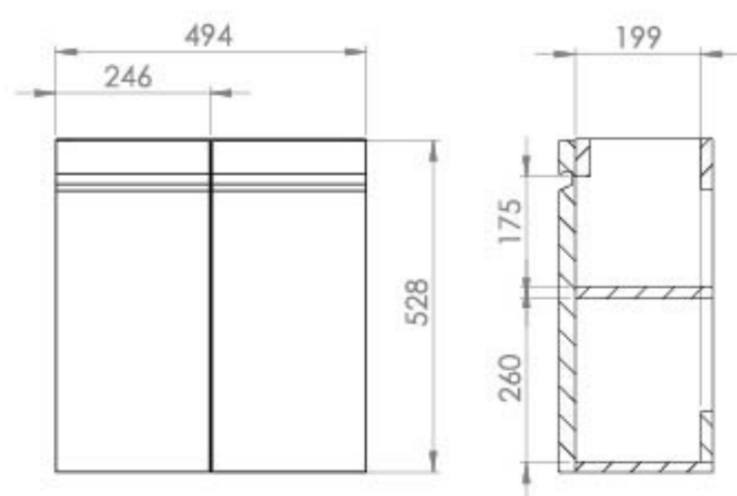

TECHNICAL DRAWING