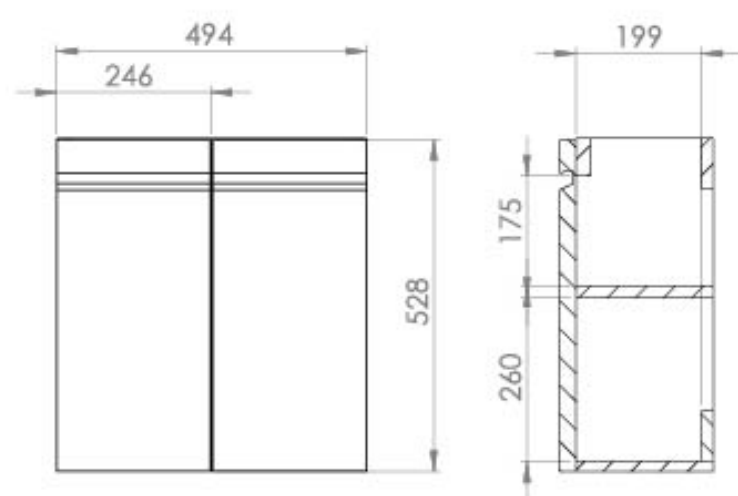

TECHNICAL DRAWING