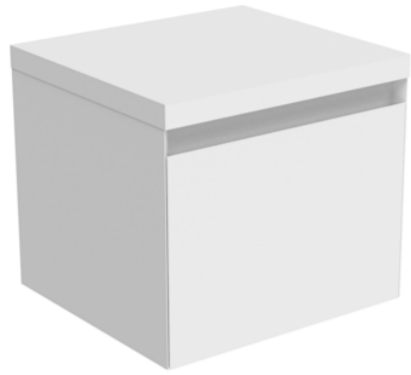

UNI 50CM 1 DRAWER WALL MOUNTED UNIT - MATTE WHITE

PRODUCT INFORMATION

| | |
|-----------------|-------------|
| Finish: | Matte White |
| Height: | 400mm |
| Width: | 500mm |
| Depth: | 460mm |
| Material | MDF, MFC |
| Weight | 20kg |

Product Code: UN050W1.MW

DESCRIPTION

We've kept the UNI collection at a low profile - quite literally. It carries a vast range of slim profile basins with handle-less drawer units to help you to create a contemporary bathroom.

Choose this 50cm 1 drawer wall-hung unit in matte white for a sophisticated look when paired with one of the UNI 50cm countertops and a countertop basin from our SIENNA range.

TECHNICAL DRAWING