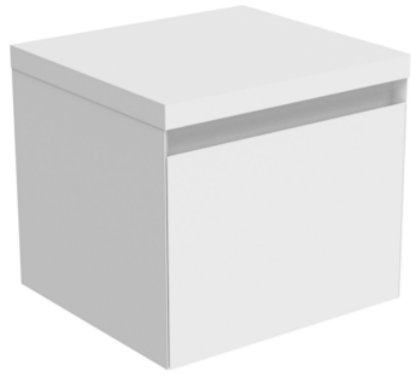

# UNI 50CM 1 DRAWER WALL MOUNTED UNIT - MATTE WHITE

## PRODUCT INFORMATION

<b>Finish:</b>	Matte White
<b>Height:</b>	400mm
<b>Width:</b>	500mm
<b>Depth:</b>	460mm
<b>Material</b>	MDF, MFC
<b>Weight</b>	20kg

**Product Code:** UN050W1.MW

## DESCRIPTION

We've kept the UNI collection at a low profile - quite literally. It carries a vast range of slim profile basins with handle-less drawer units to help you to create a contemporary bathroom.

Choose this 50cm 1 drawer wall-hung unit in matte white for a sophisticated look when paired with one of the UNI 50cm countertops and a countertop basin from our SIENNA range.