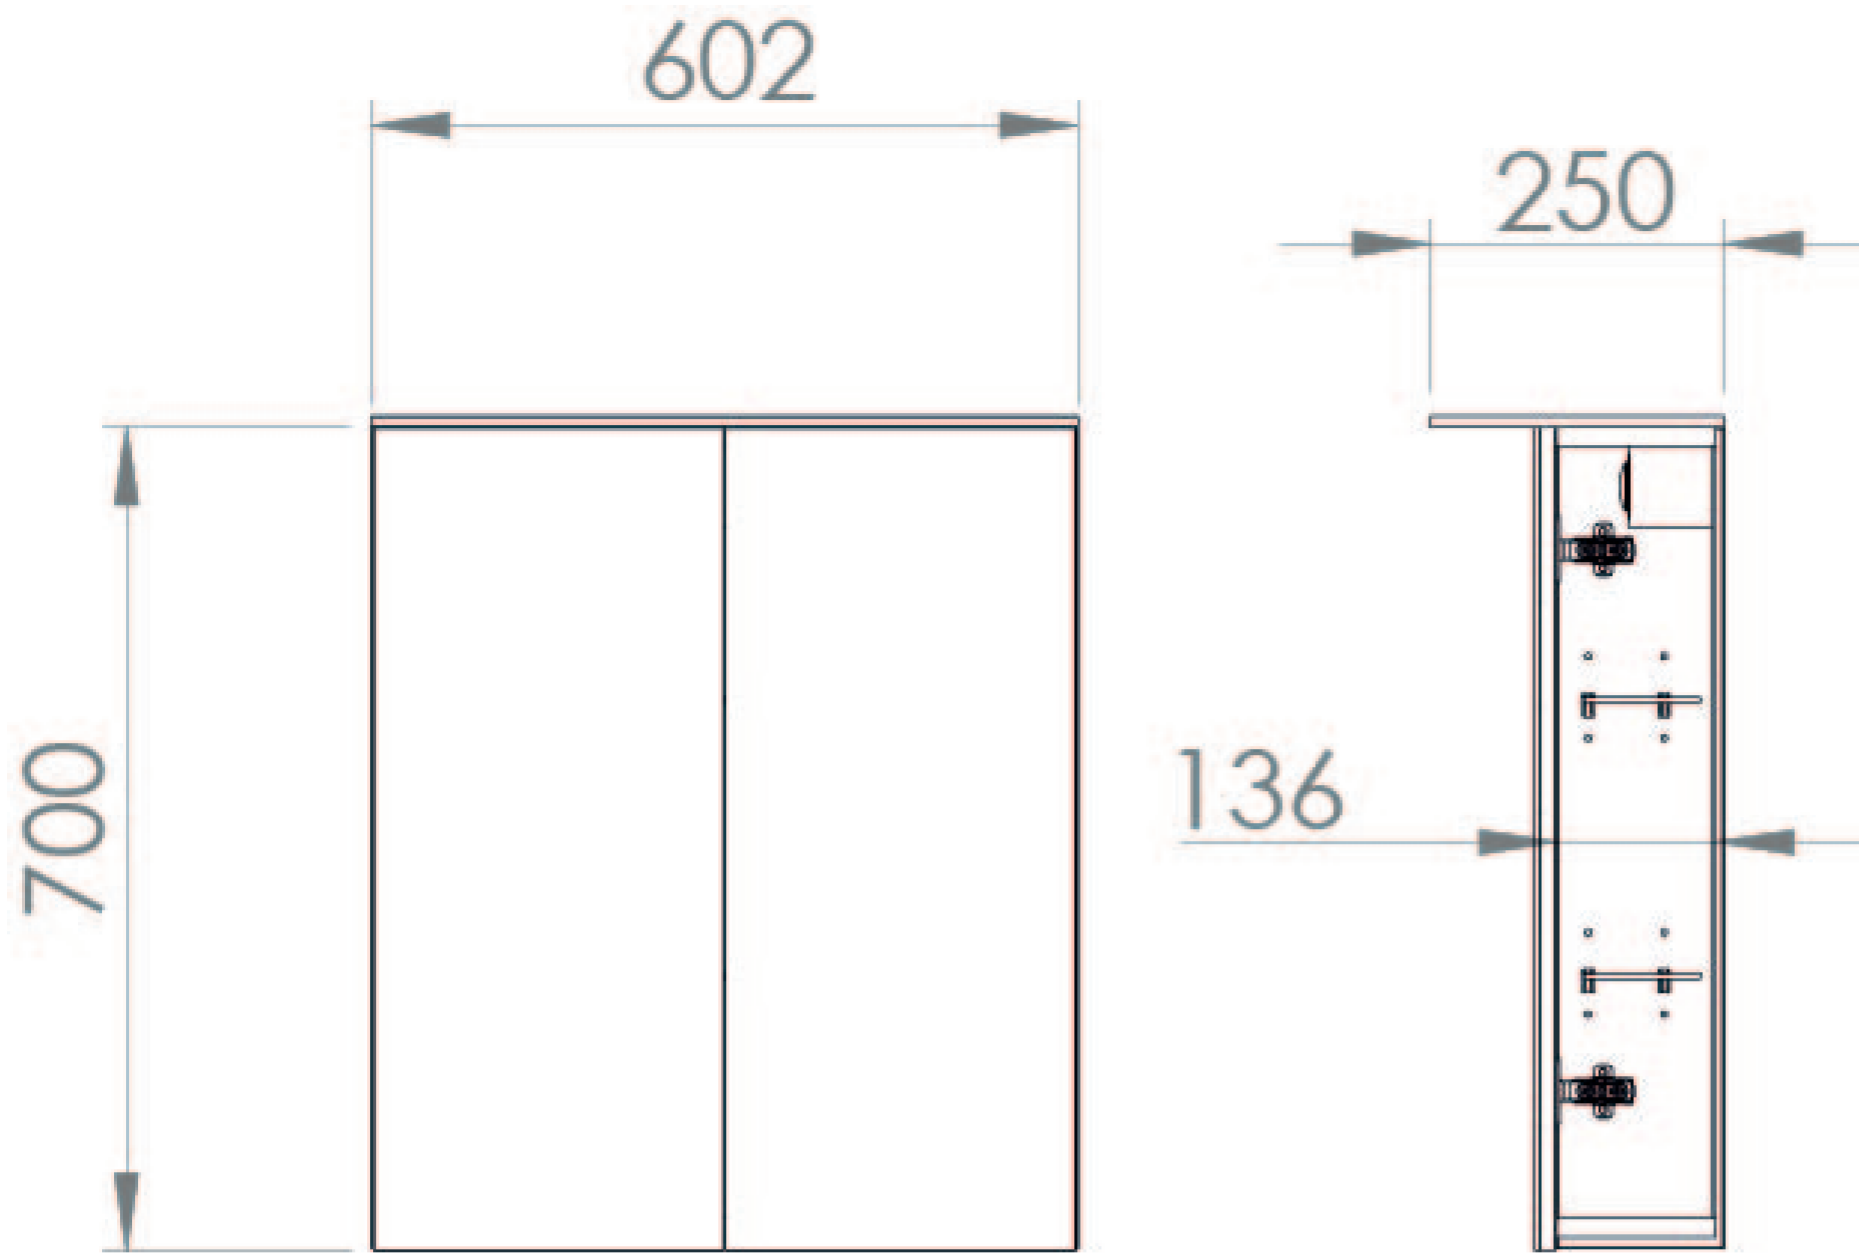

AUSTEN 60CM 2 DOOR ELECTRIC MIRROR CABINET - GLOSS WHITE

Product Code: AU060EC.GW

PRODUCT INFORMATION

Finish:	Gloss White
Height:	710mm
Width:	602mm
Depth:	250mm
Material	MFC
Weight	13.35kg
Light Temp (K)	4000K
Switch	Rocker Switch
IP Rating	IP44
Shaver Socket	UK Two-Pin
Orientation	Portrait
Opening	Left & right hand
Energy Rating	A+
Shelf Quantity	2x adjustable glass shelves
Guarantee	5 years

DESCRIPTION

AUSTEN was designed to provide you with the best quality bathroom products that offer a luxury style.

This AUSTEN 60cm electric mirror cabinet in the gloss white finish will not only provide you with extra storage space with the 2 glass shelves, but will also illuminate your bathroom thanks to the modern lighting profile. It also has a shaver socket so that you can charge your razors or toothbrushes.

Pair it with the AUSTEN 60cm washbasins & wall mounted and floor standing units in the same finish for a complete set up.

TECHNICAL DRAWING

Saneux reserves the right to alter the specifications and product range without prior notice. Dimensions are given as a guide only. Dimensions should not be used for surrounding furniture, fixtures and fittings until the product is on site.