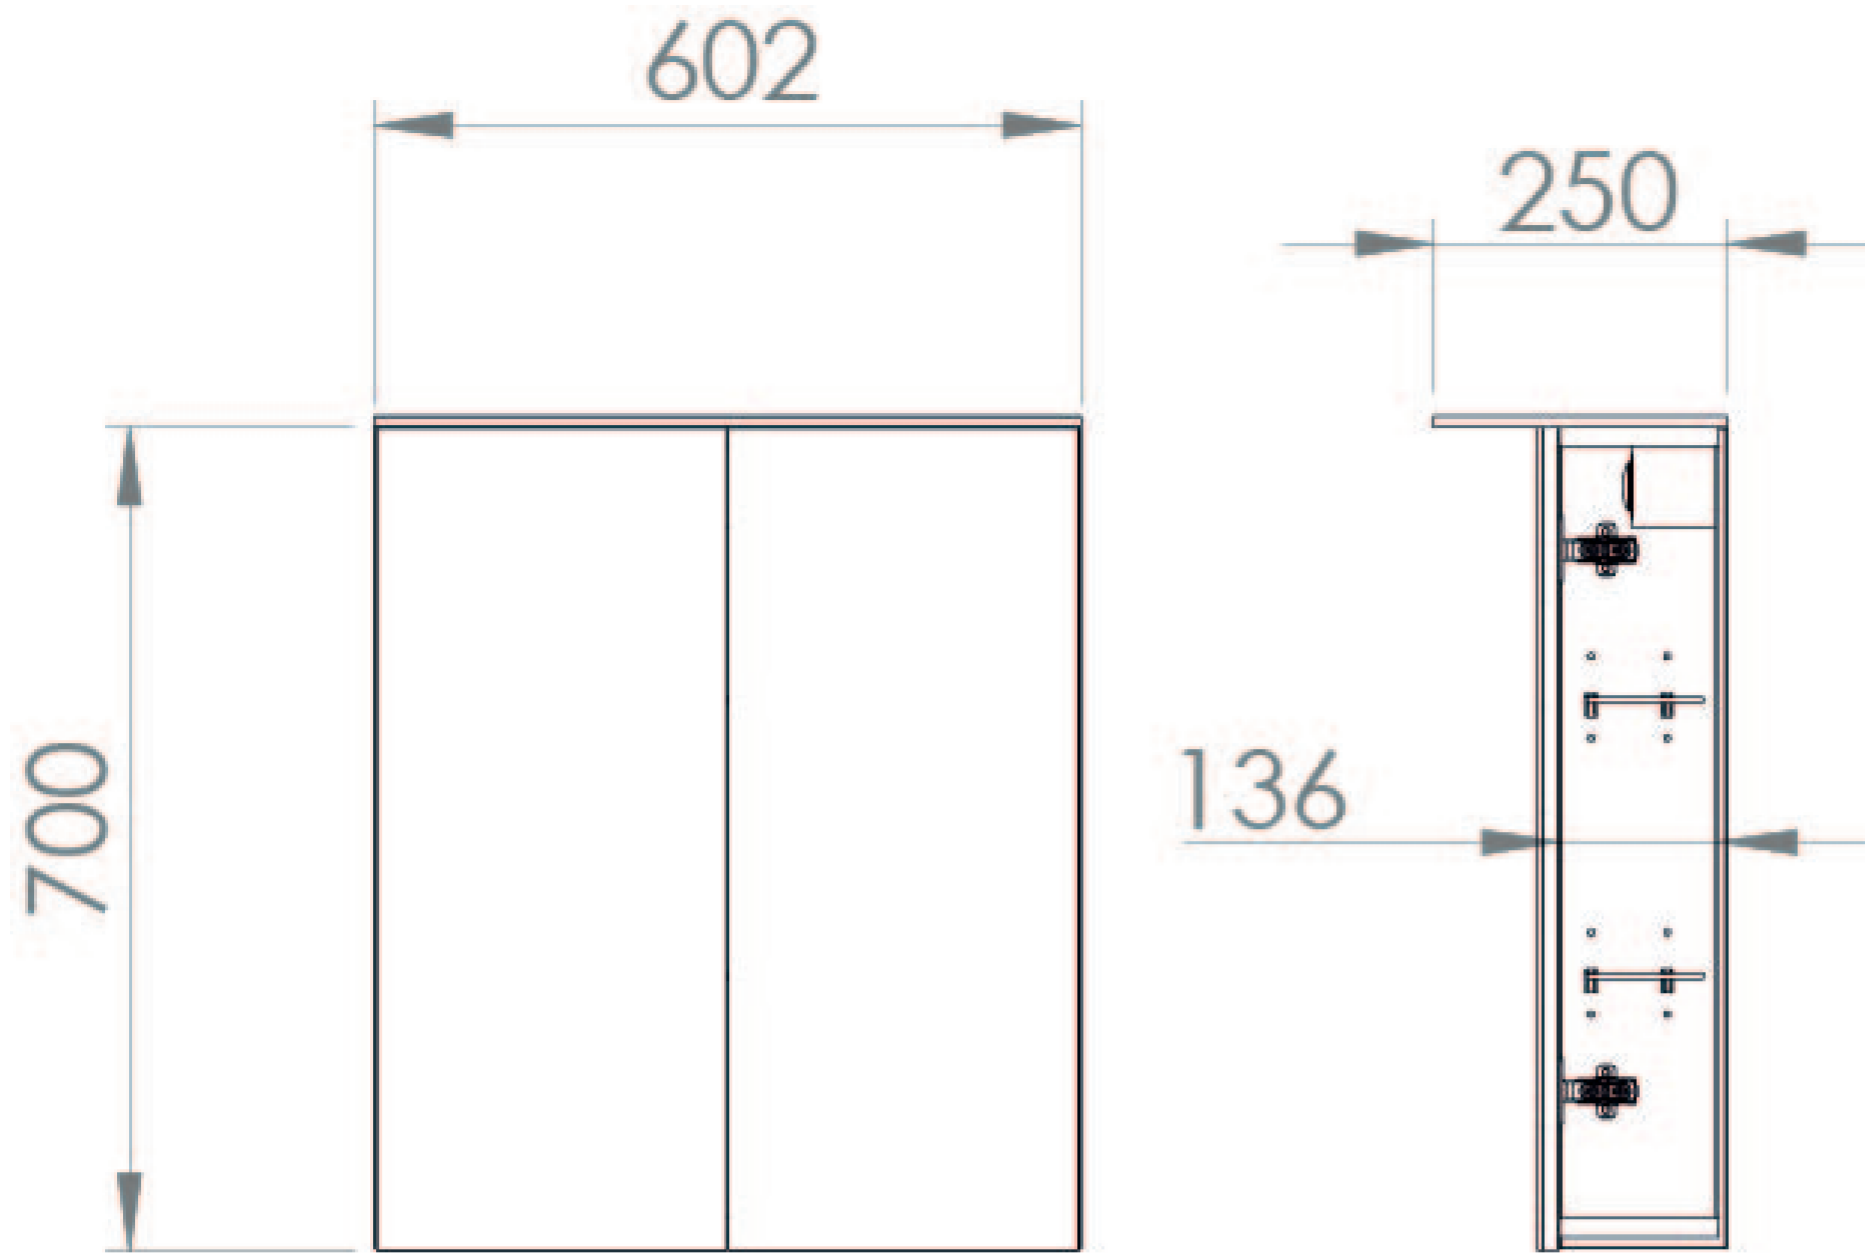

AUSTEN 60CM 2 DOOR ELECTRIC MIRROR CABINET - GLOSS WHITE

Product Code: AU060EC.GW

PRODUCT INFORMATION

Finish:	Gloss White
Height:	710mm
Width:	602mm
Depth:	250mm
Material	MFC
Weight	13.35kg
Light Temp (K)	4000K
Switch	Rocker Switch
IP Rating	IP44
Shaver Socket	UK Two-Pin
Orientation	Portrait
Opening	Left & right hand
Energy Rating	A+
Shelf Quantity	2x adjustable glass shelves
Guarantee	5 years

DESCRIPTION

AUSTEN was designed to provide you with the best quality bathroom products that offer a luxury style.

This AUSTEN 60cm electric mirror cabinet in the gloss white finish will not only provide you with extra storage space with the 2 glass shelves, but will also illuminate your bathroom thanks to the modern lighting profile. It also has a shaver socket so that you can charge your razors or toothbrushes.

Pair it with the AUSTEN 60cm washbasins & wall mounted and floor standing units in the same finish for a complete set up.

TECHNICAL DRAWING

Saneux reserves the right to alter the specifications and product range without prior notice. Dimensions are given as a guide only. Dimensions should not be used for surrounding furniture, fixtures and fittings until the product is on site.