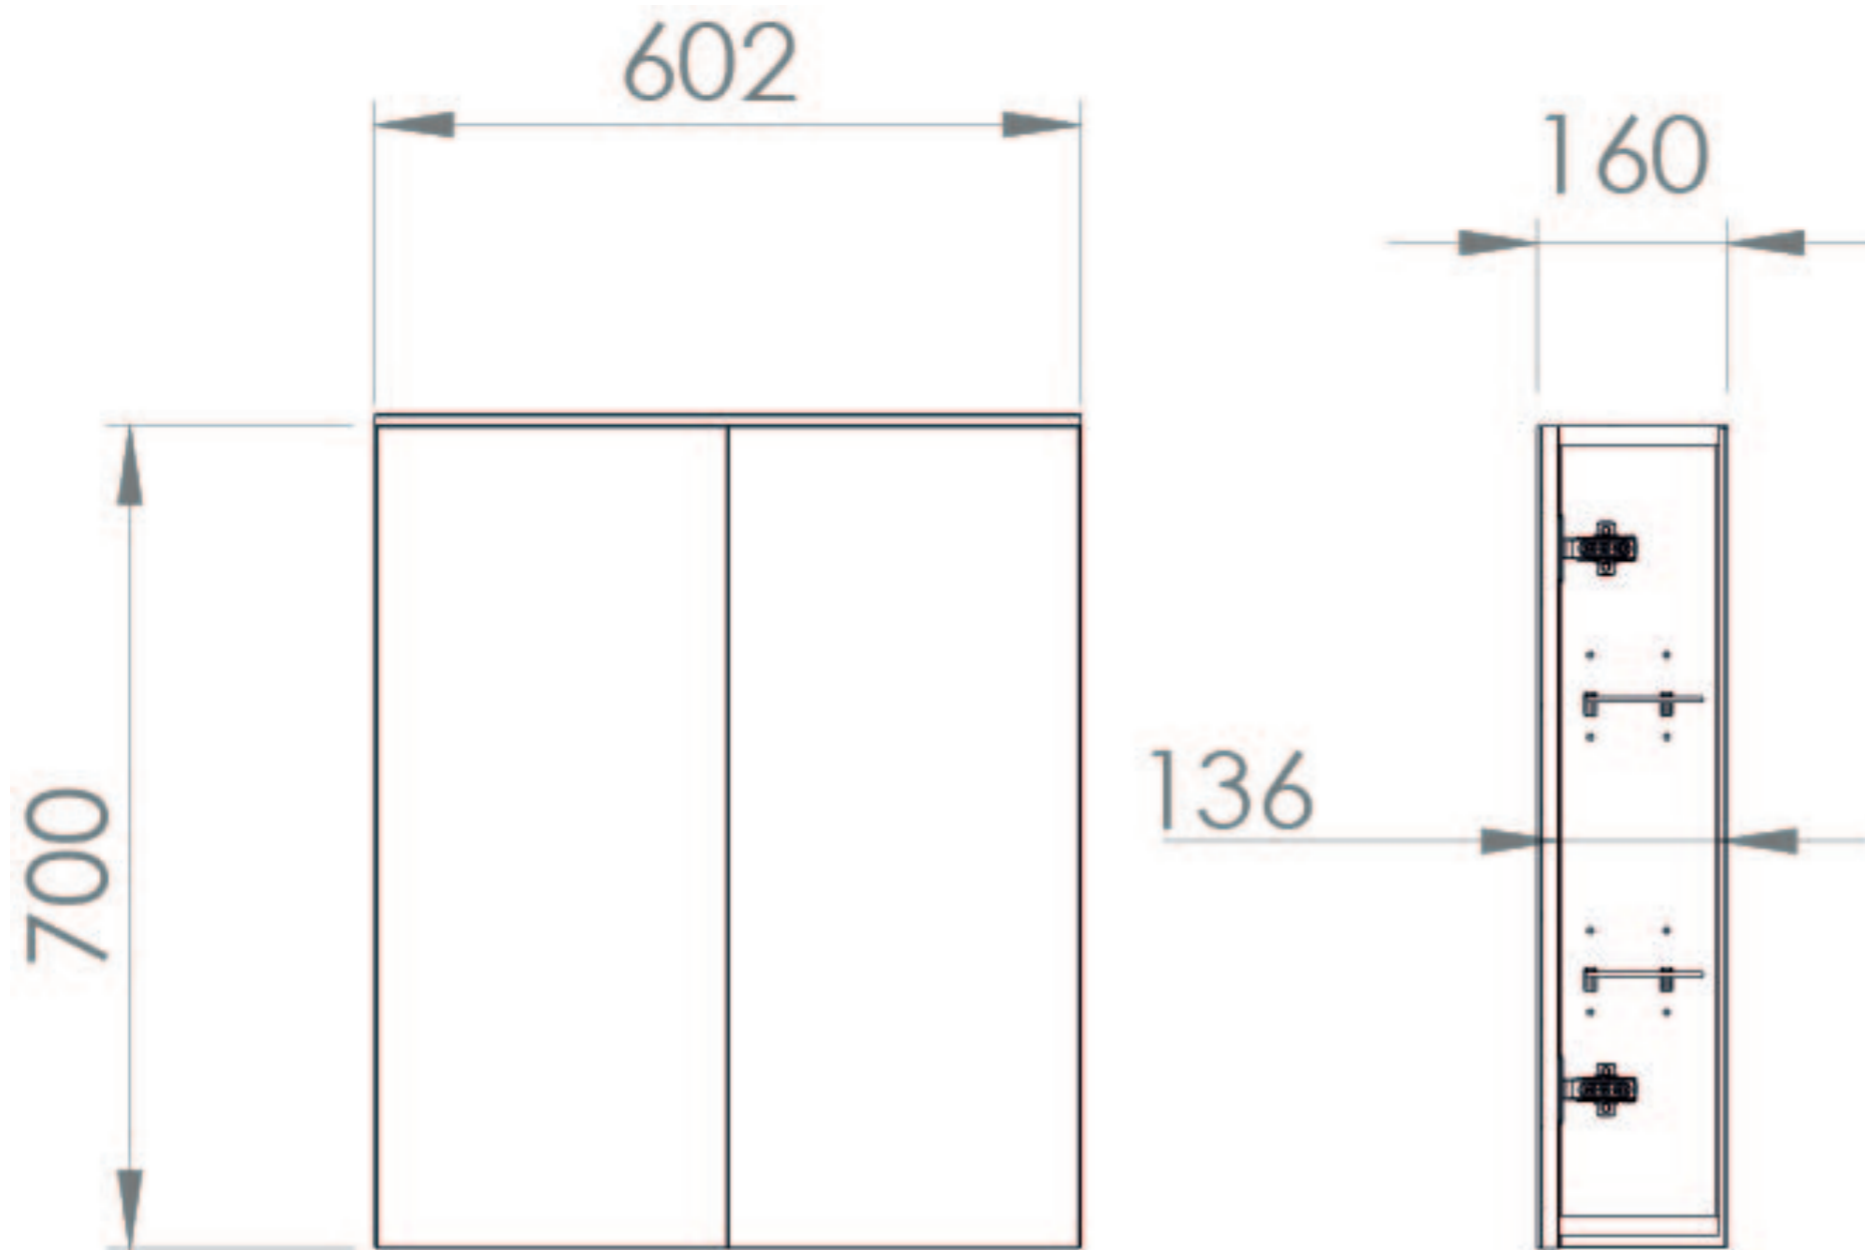

TECHNICAL DRAWING

Saneux reserves the right to alter the specifications and product range without prior notice. Dimensions are given as a guide only. Dimensions should not be used for surrounding furniture, fixtures and fittings until the product is on site.

<https://saneux.com/products/austen-60cm-2-door-mirror-cabinet-matte-white>