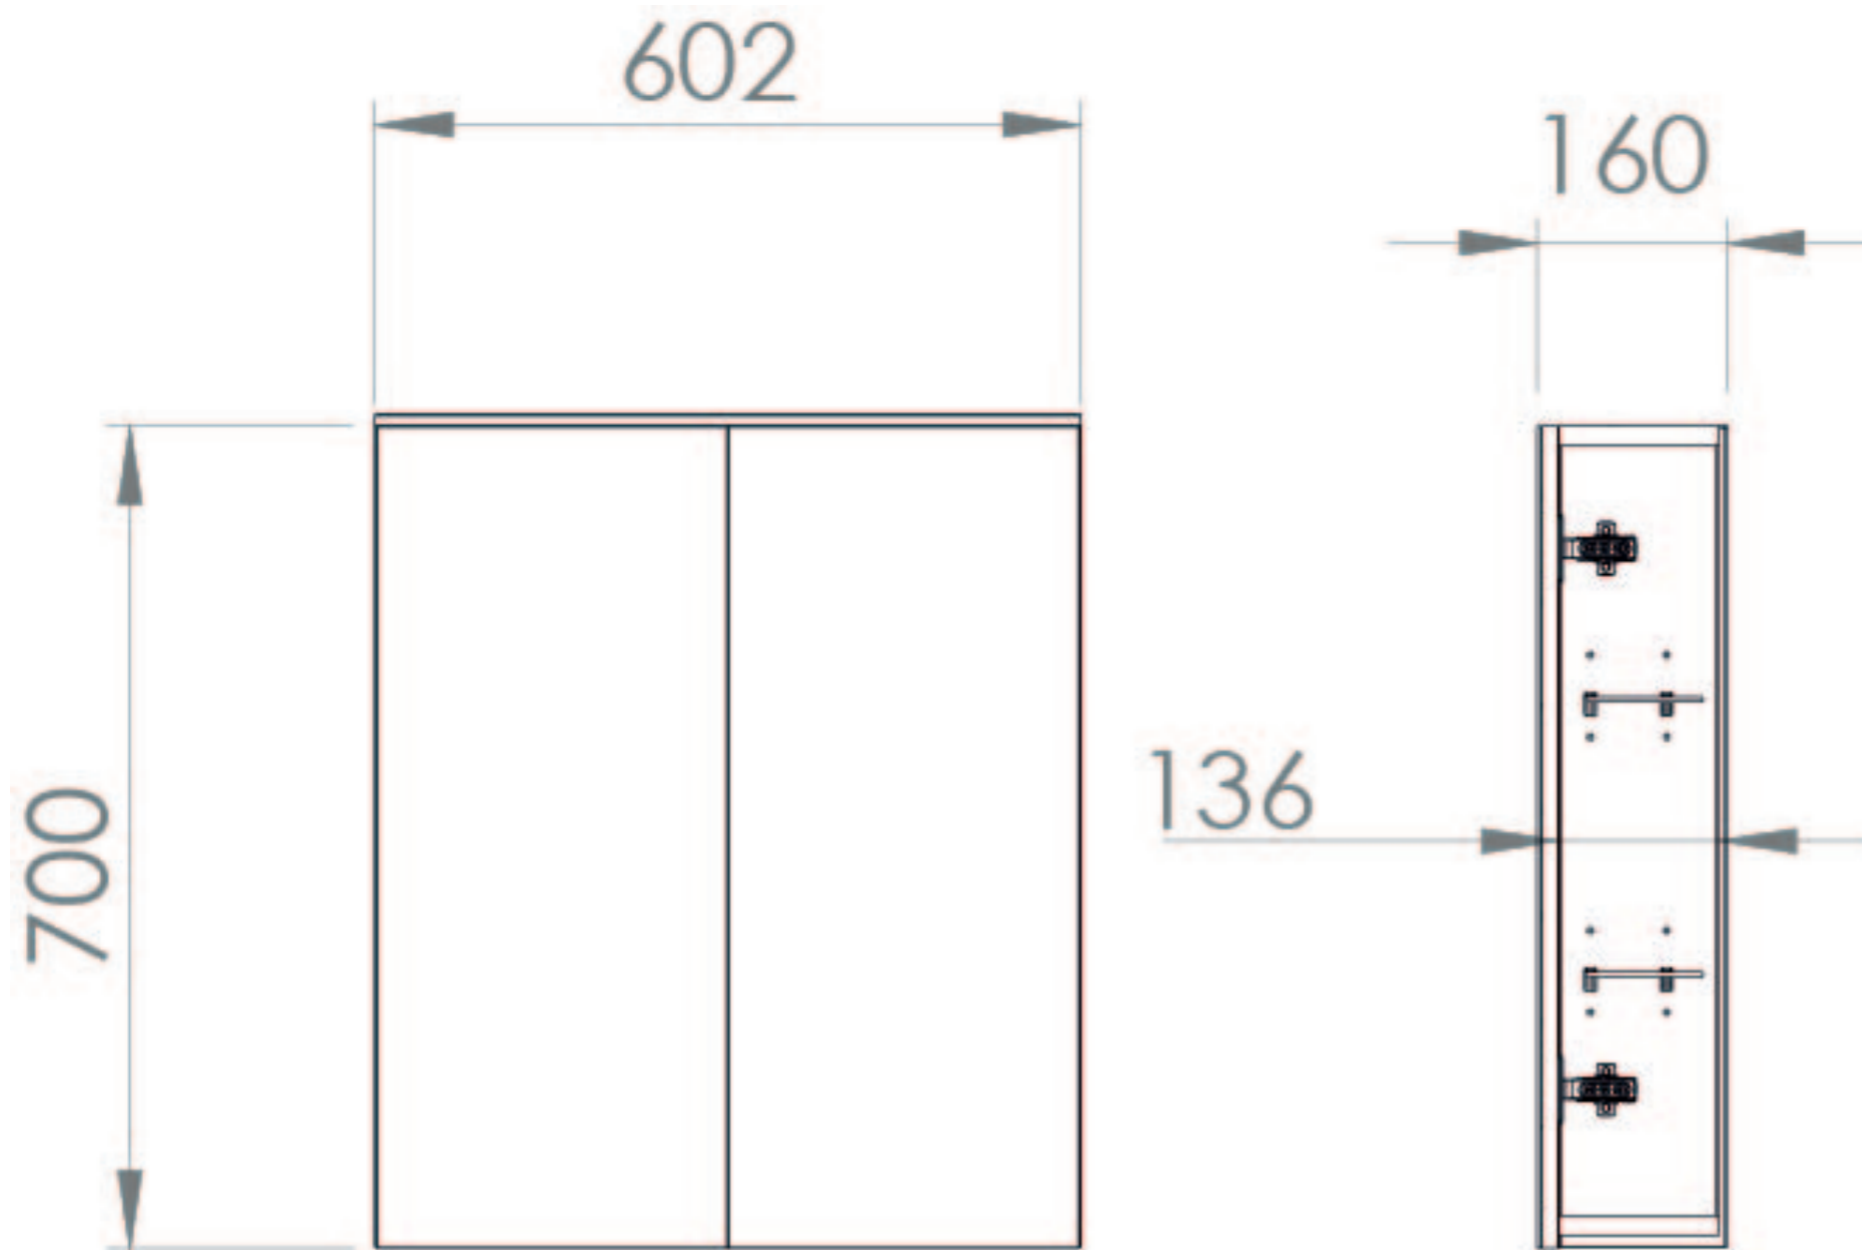

TECHNICAL DRAWING

Saneux reserves the right to alter the specifications and product range without prior notice. Dimensions are given as a guide only. Dimensions should not be used for surrounding furniture, fixtures and fittings until the product is on site.

<https://saneux.com/products/austen-60cm-2-door-mirror-cabinet-matte-white>