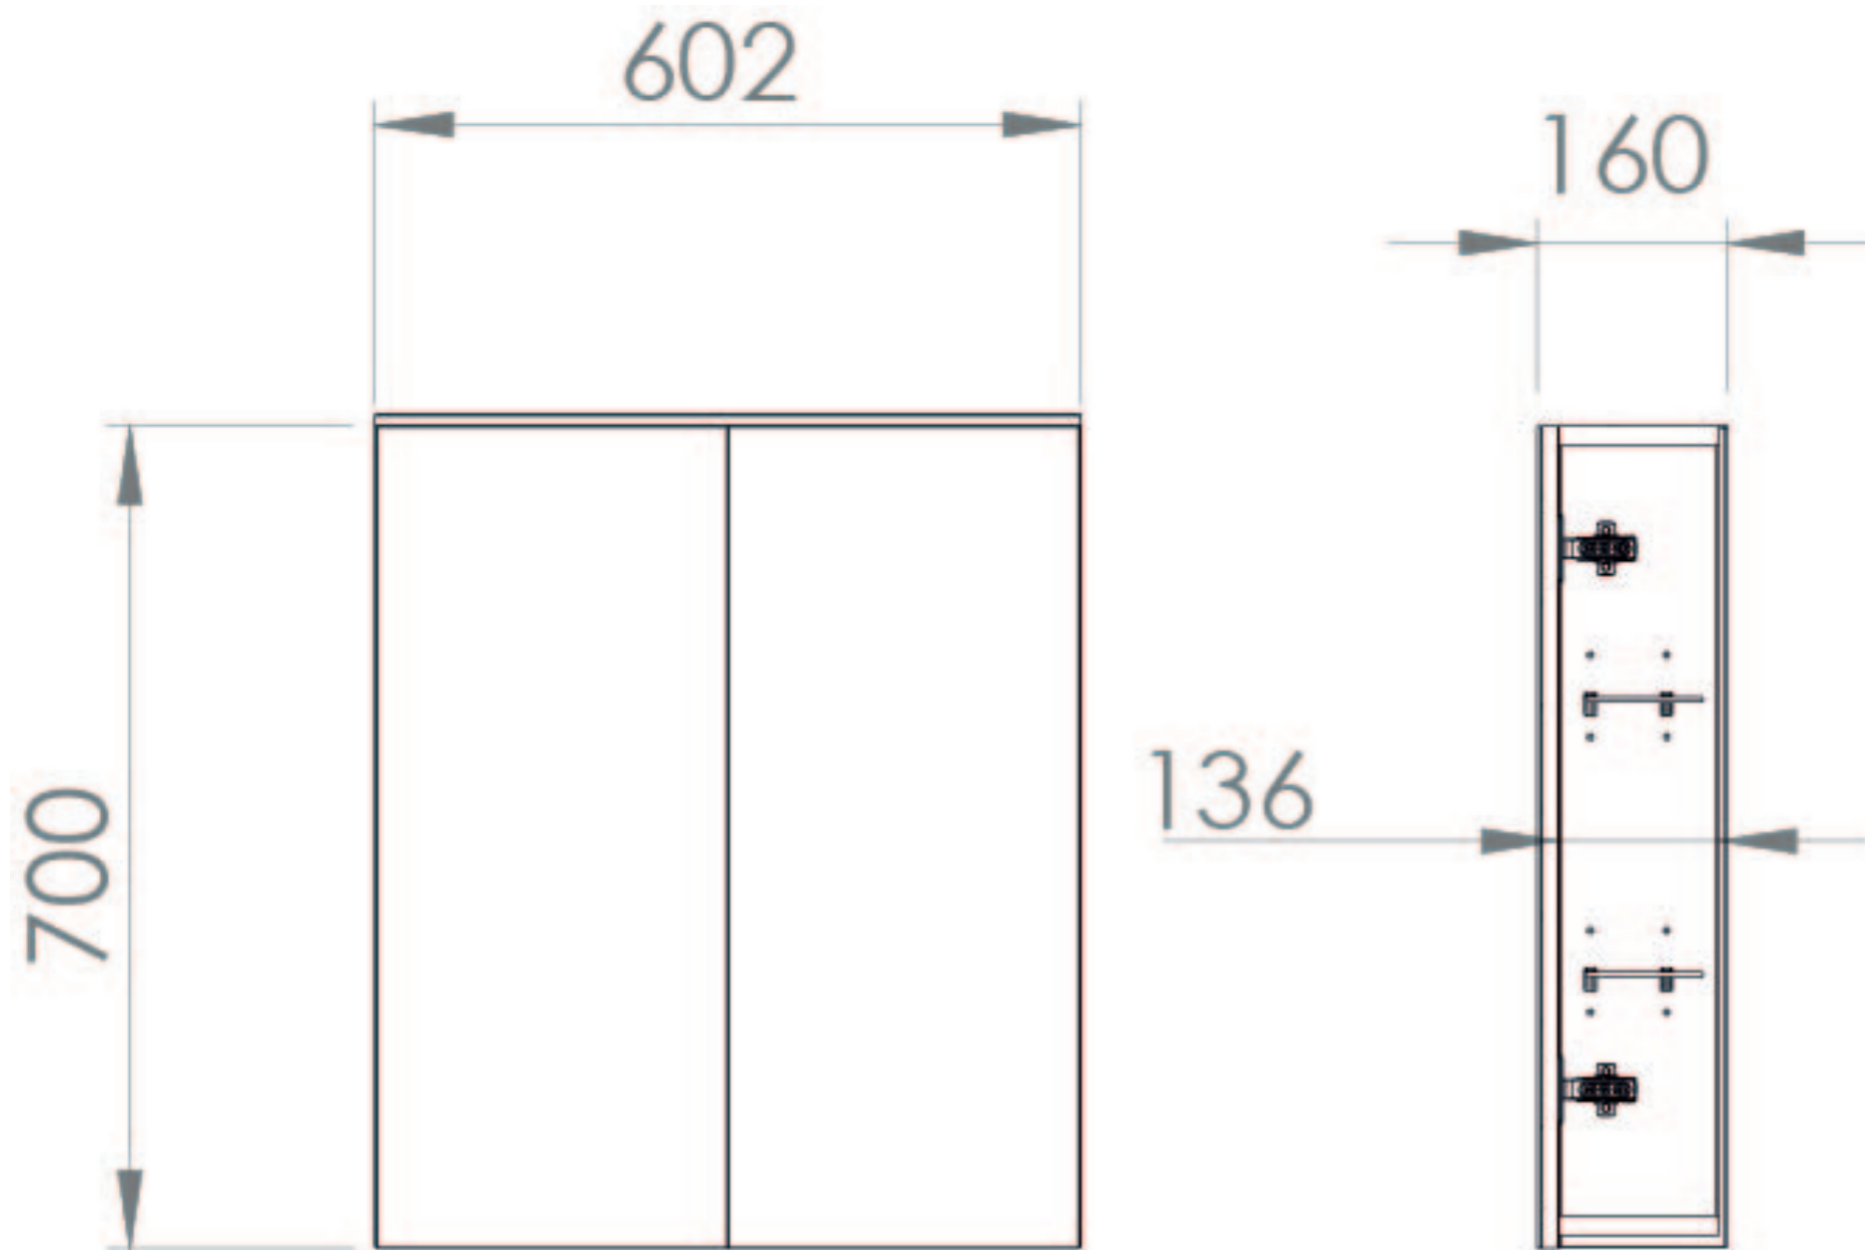

TECHNICAL DRAWING

Saneux reserves the right to alter the specifications and product range without prior notice. Dimensions are given as a guide only. Dimensions should not be used for surrounding furniture, fixtures and fittings until the product is on site.

<https://saneux.com/products/austen-60cm-2-door-mirror-cabinet-matte-iron-grey>