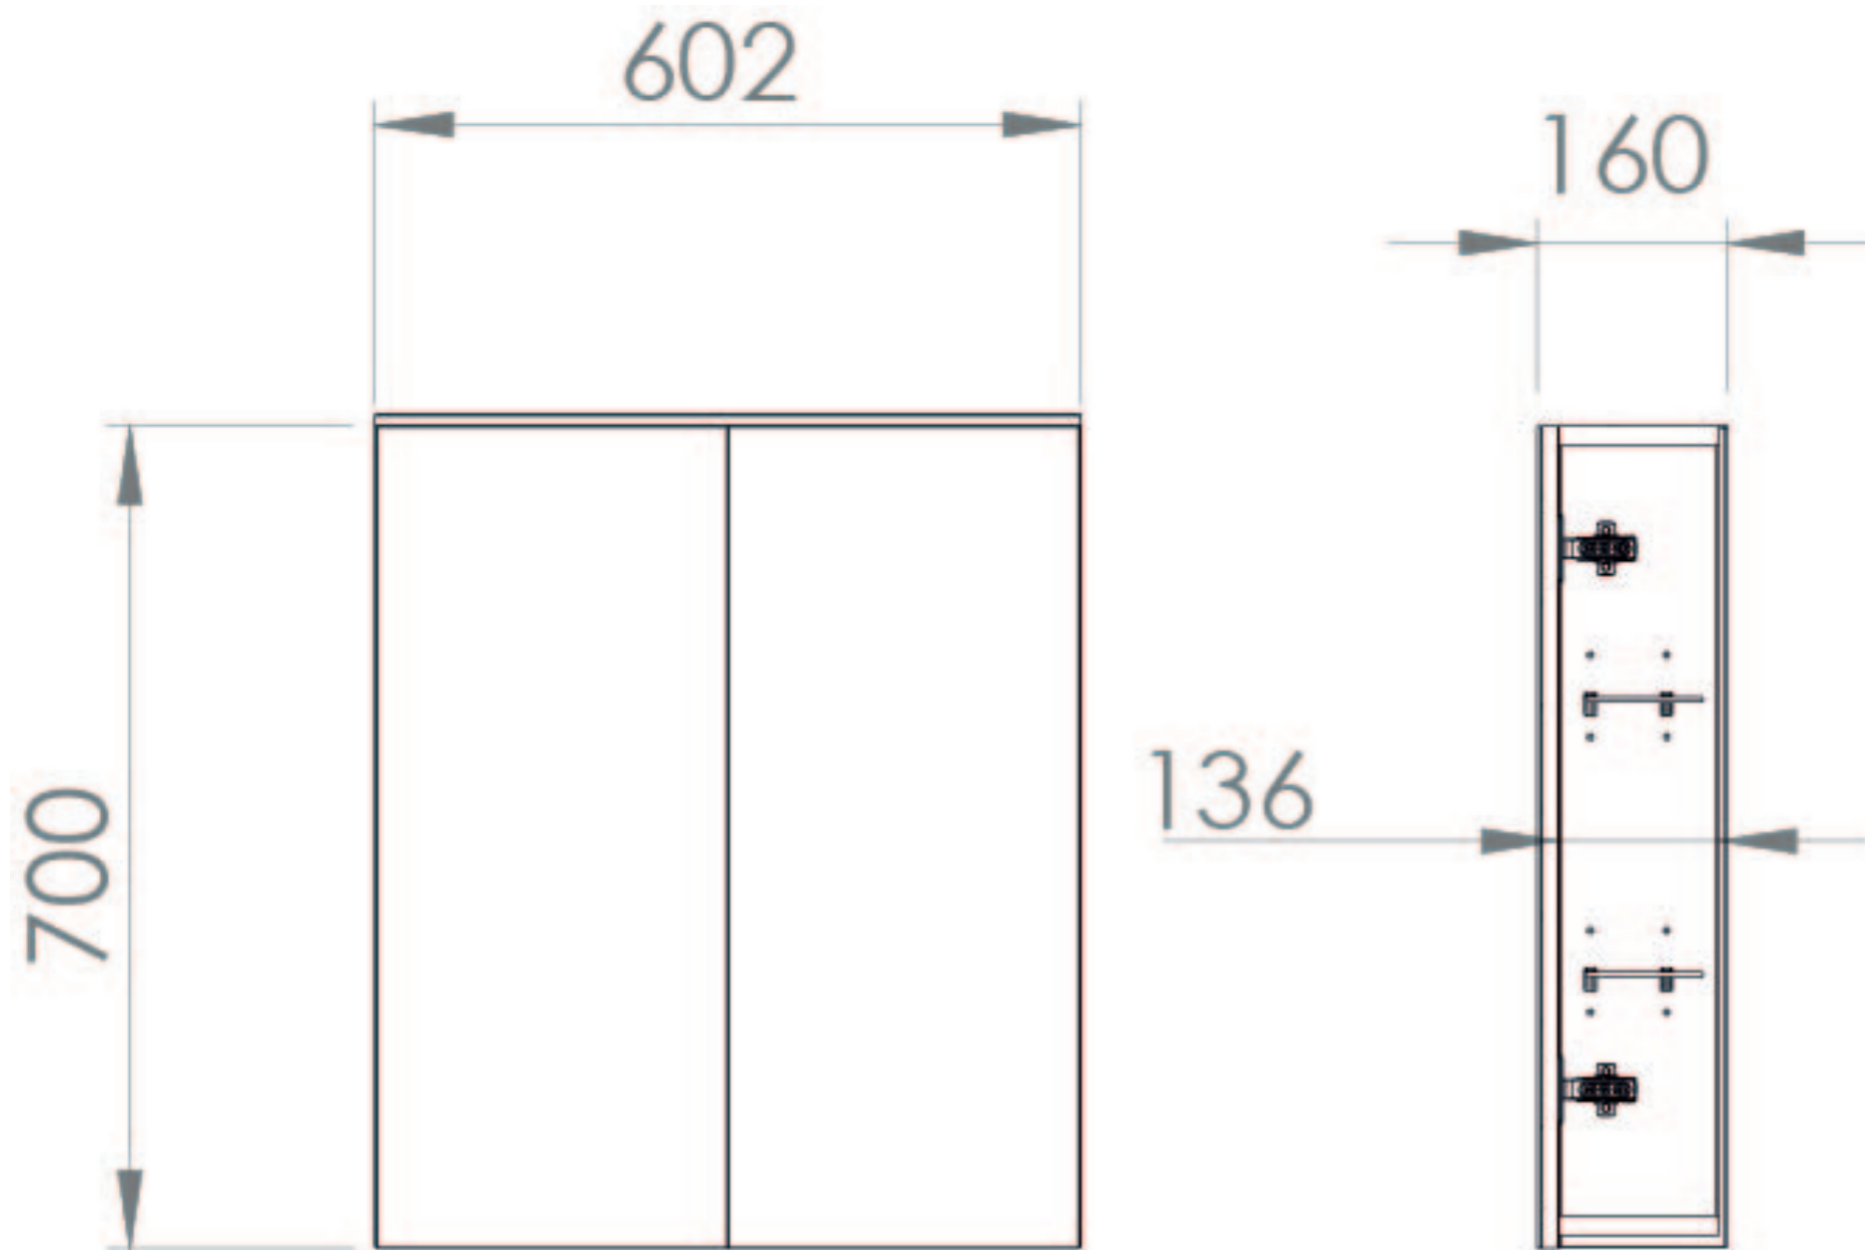

AUSTEN 60CM 2 DOOR MIRROR CABINET - MATTE IRON GREY

Product Code: AU060C.IG

PRODUCT INFORMATION

Finish:	Matte Iron Grey
Height:	700mm
Width:	602mm
Depth:	160mm
Material	MFC
Weight	13.35kg
Orientation	Portrait
Opening	Left & right hand
Shelf Quantity	2x adjustable glass shelves
Guarantee	5 years

Pair it with the AUSTEN 60cm washbasins & wall mounted and floor standing units in the same finish for a complete set up.

TECHNICAL DRAWING

Saneux reserves the right to alter the specifications and product range without prior notice. Dimensions are given as a guide only. Dimensions should not be used for surrounding furniture, fixtures and fittings until the product is on site.