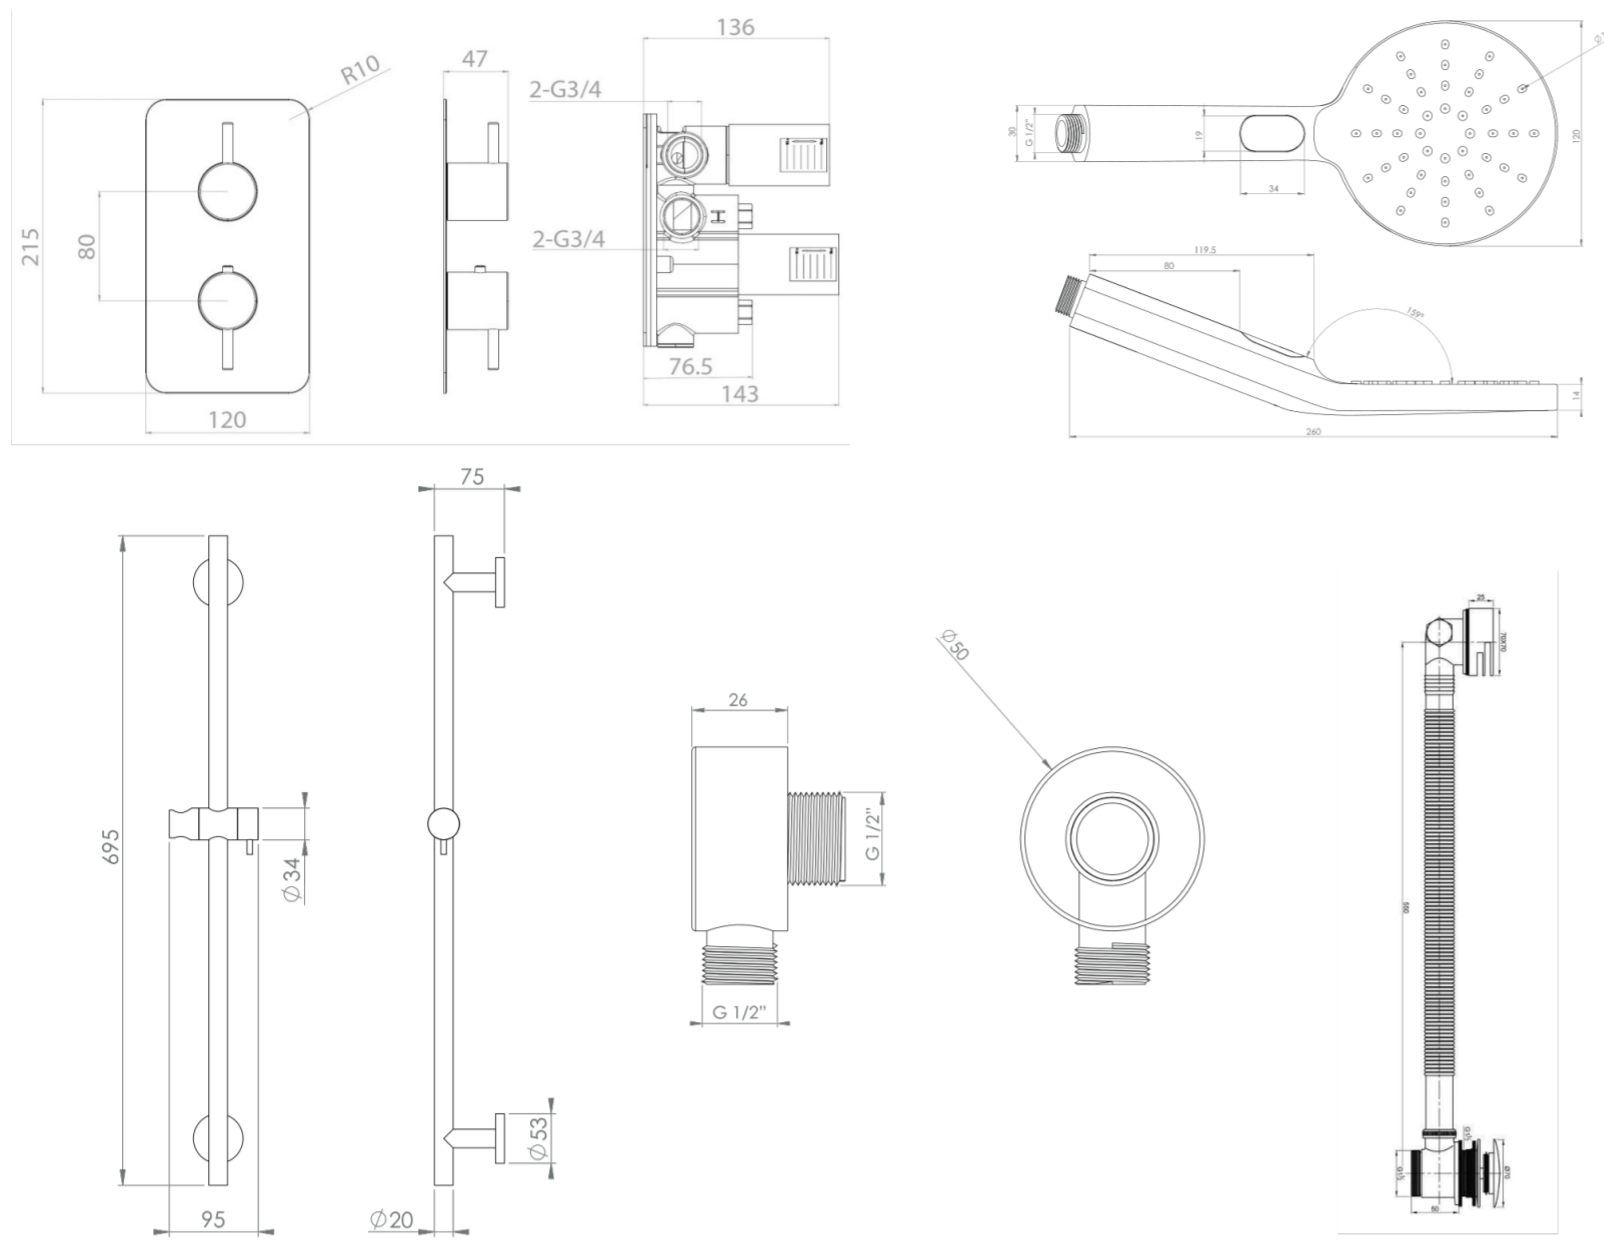

TECHNICAL DRAWING

Saneux reserves the right to alter the specifications and product range without prior notice. Dimensions are given as a guide only. Dimensions should not be used for surrounding furniture, fixtures and fittings until the product is on site.

<https://saneux.com/products/cos-2-way-shower-kit-matte-black>