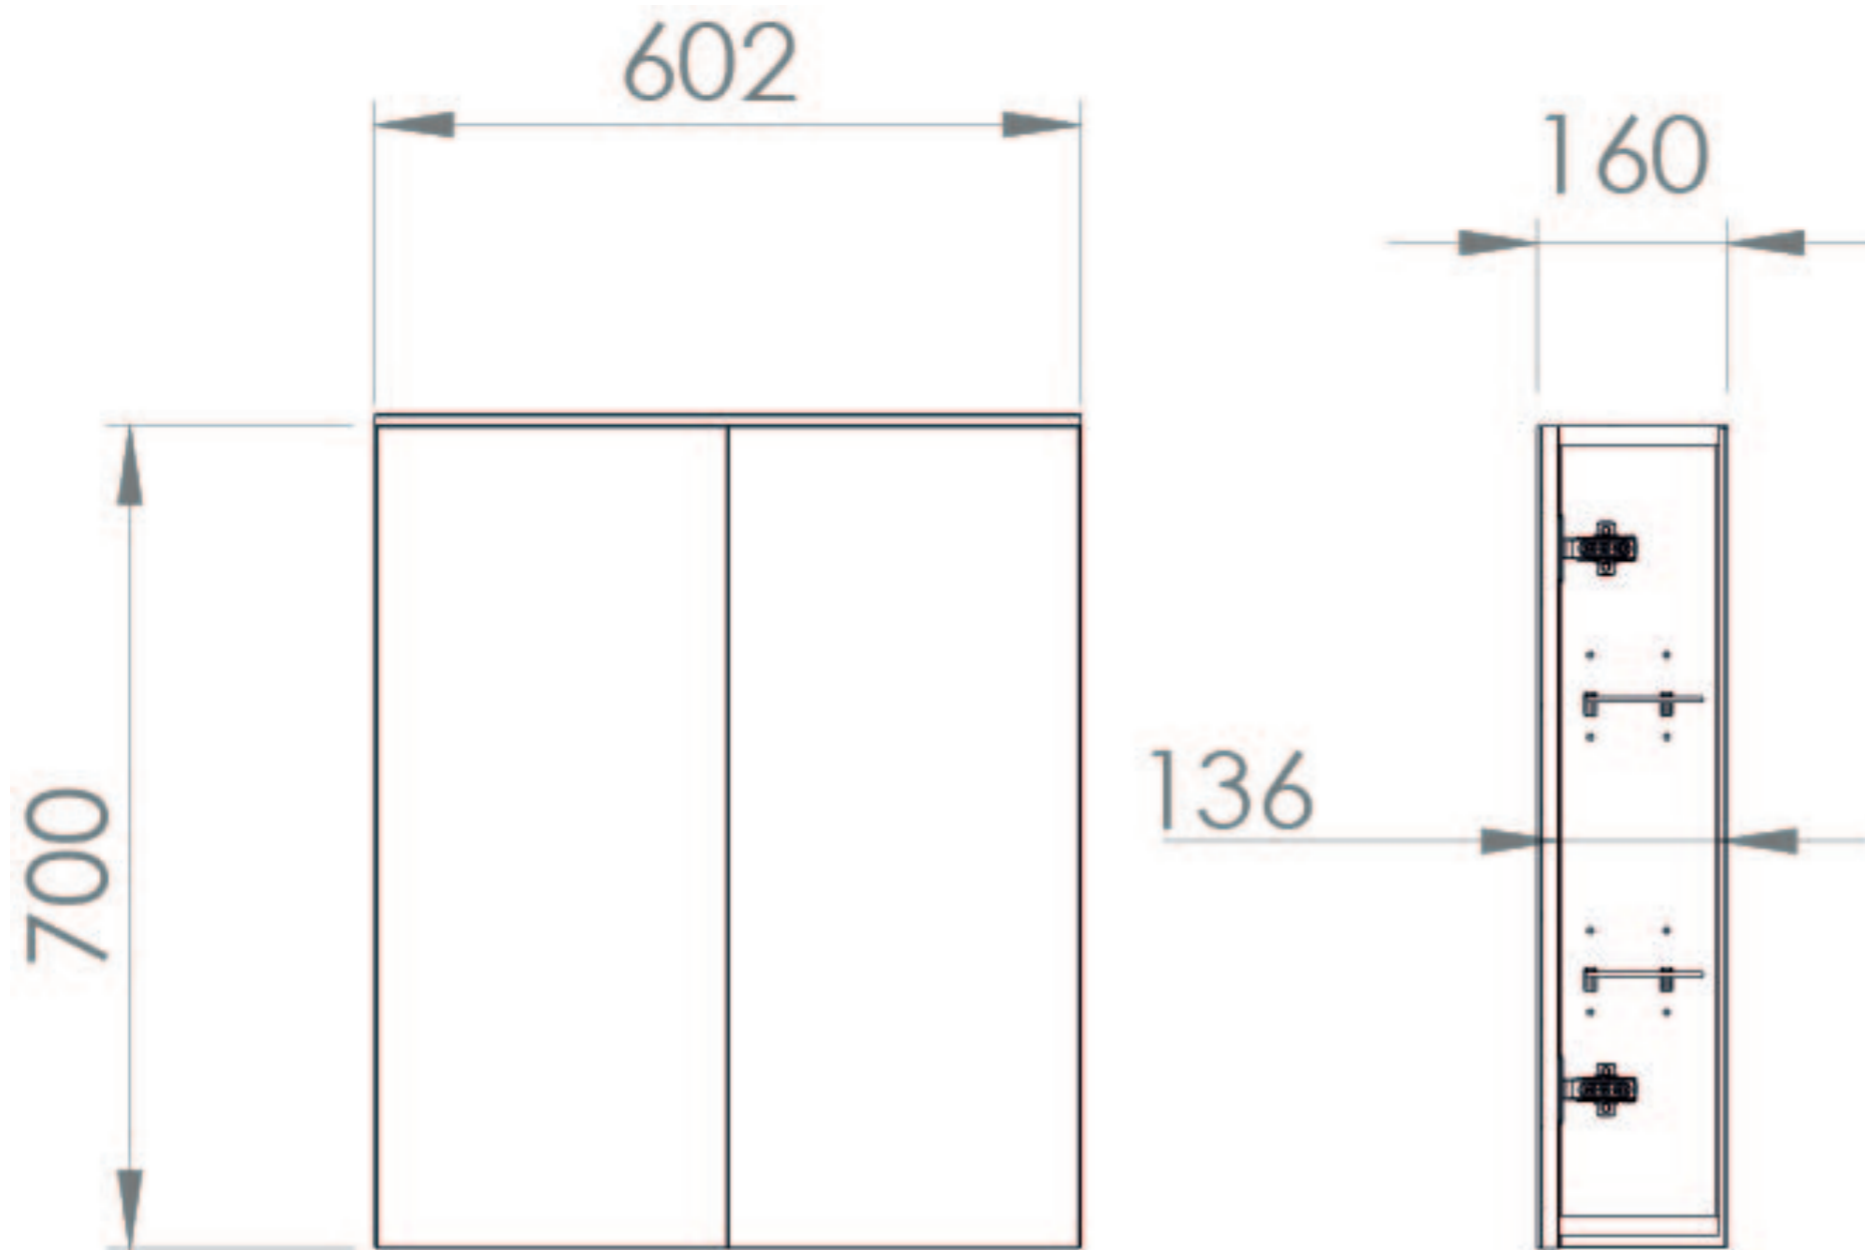

AUSTEN 60CM 2 DOOR MIRROR CABINET - GLOSS WHITE

Product Code: AU060C.GW

PRODUCT INFORMATION

Finish:	Gloss White
Height:	700mm
Width:	602mm
Depth:	160mm
Material	MFC
Weight	13.35kg
Orientation	Portrait
Opening	Left & right hand
Shelf Quantity	2x adjustable glass shelves
Guarantee	5 years

Pair it with the AUSTEN 60cm washbasins & wall mounted and floor standing units in the same finish for a complete set up.

TECHNICAL DRAWING

Saneux reserves the right to alter the specifications and product range without prior notice. Dimensions are given as a guide only. Dimensions should not be used for surrounding furniture, fixtures and fittings until the product is on site.