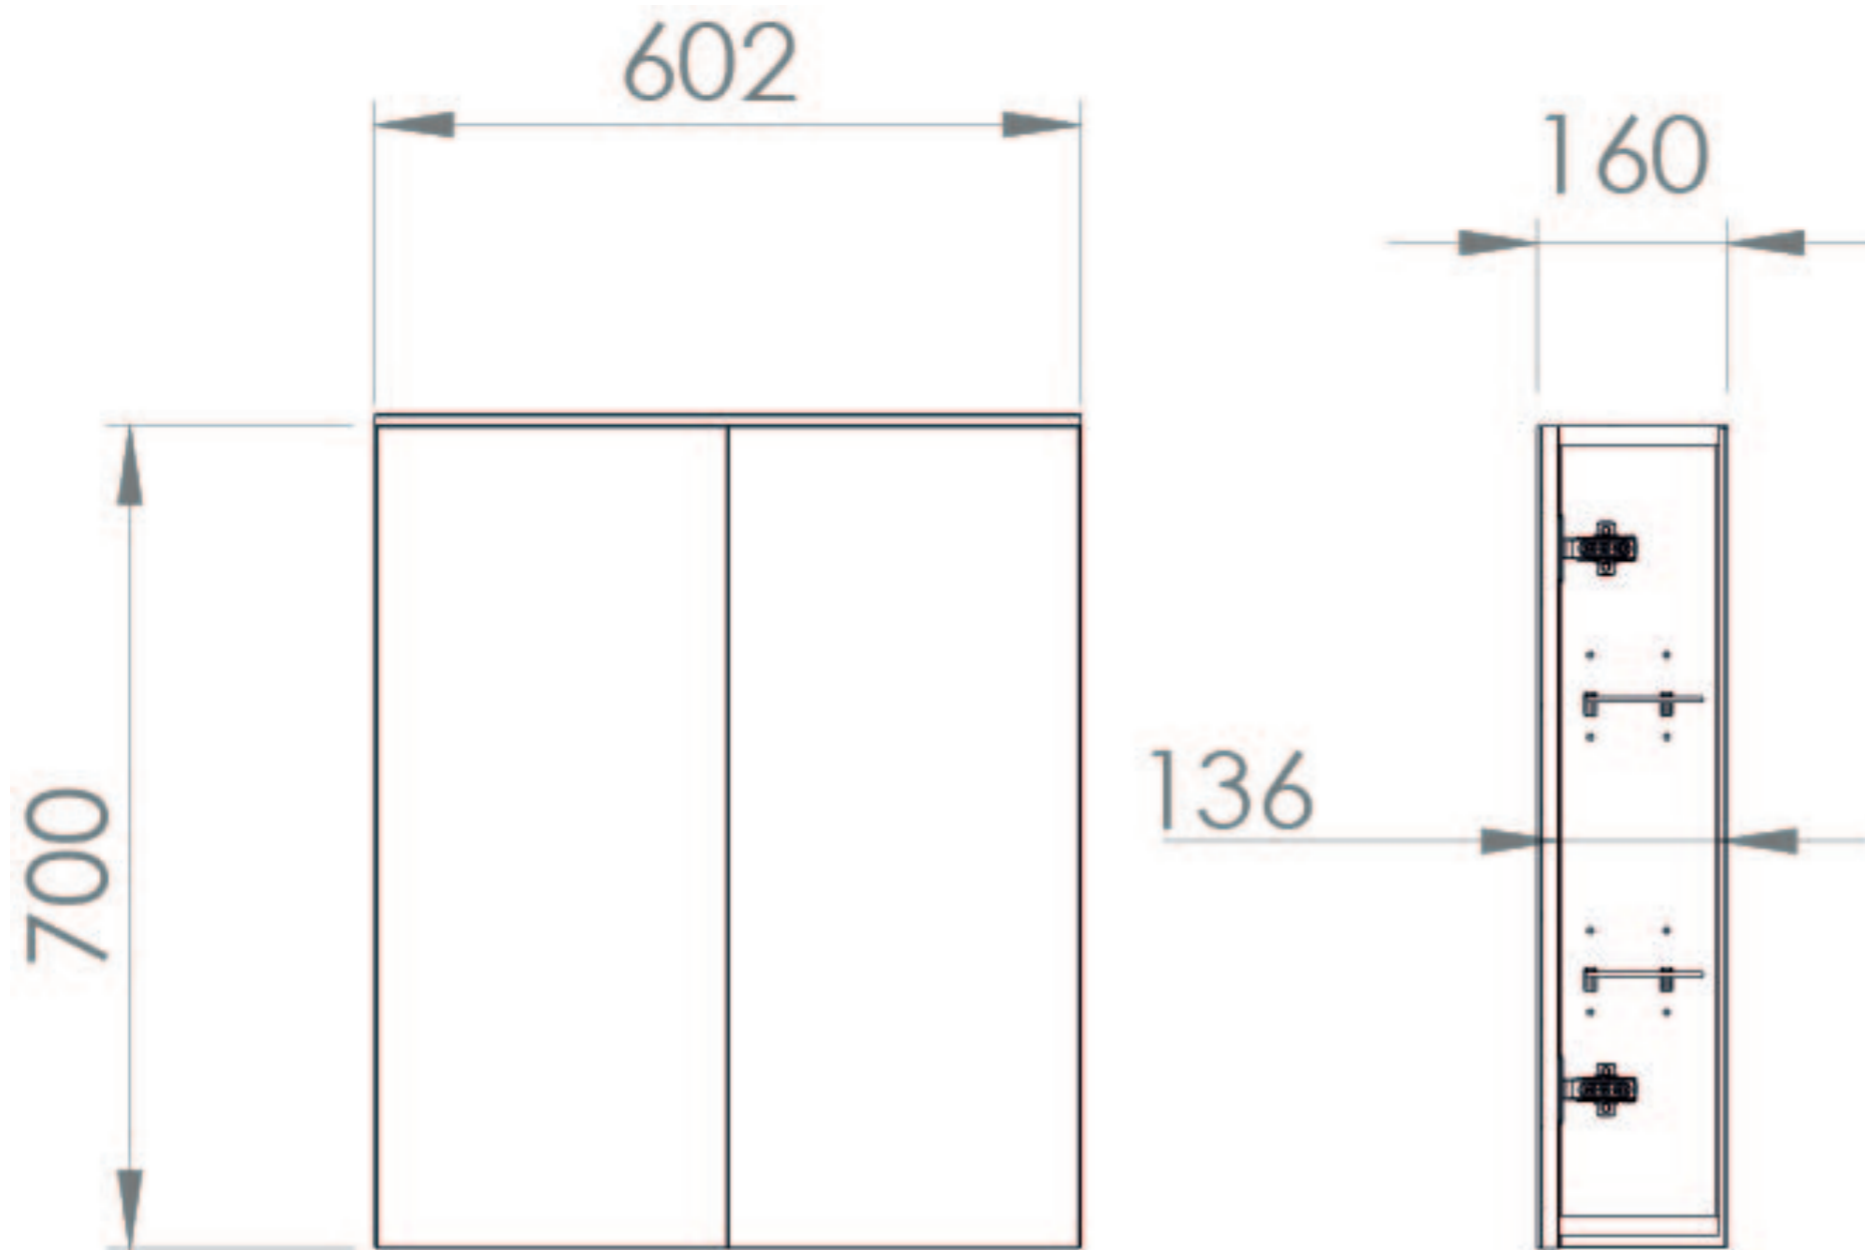

TECHNICAL DRAWING

Saneux reserves the right to alter the specifications and product range without prior notice. Dimensions are given as a guide only. Dimensions should not be used for surrounding furniture, fixtures and fittings until the product is on site.

<https://saneux.com/products/austen-60cm-2-door-mirror-cabinet-gloss-white>