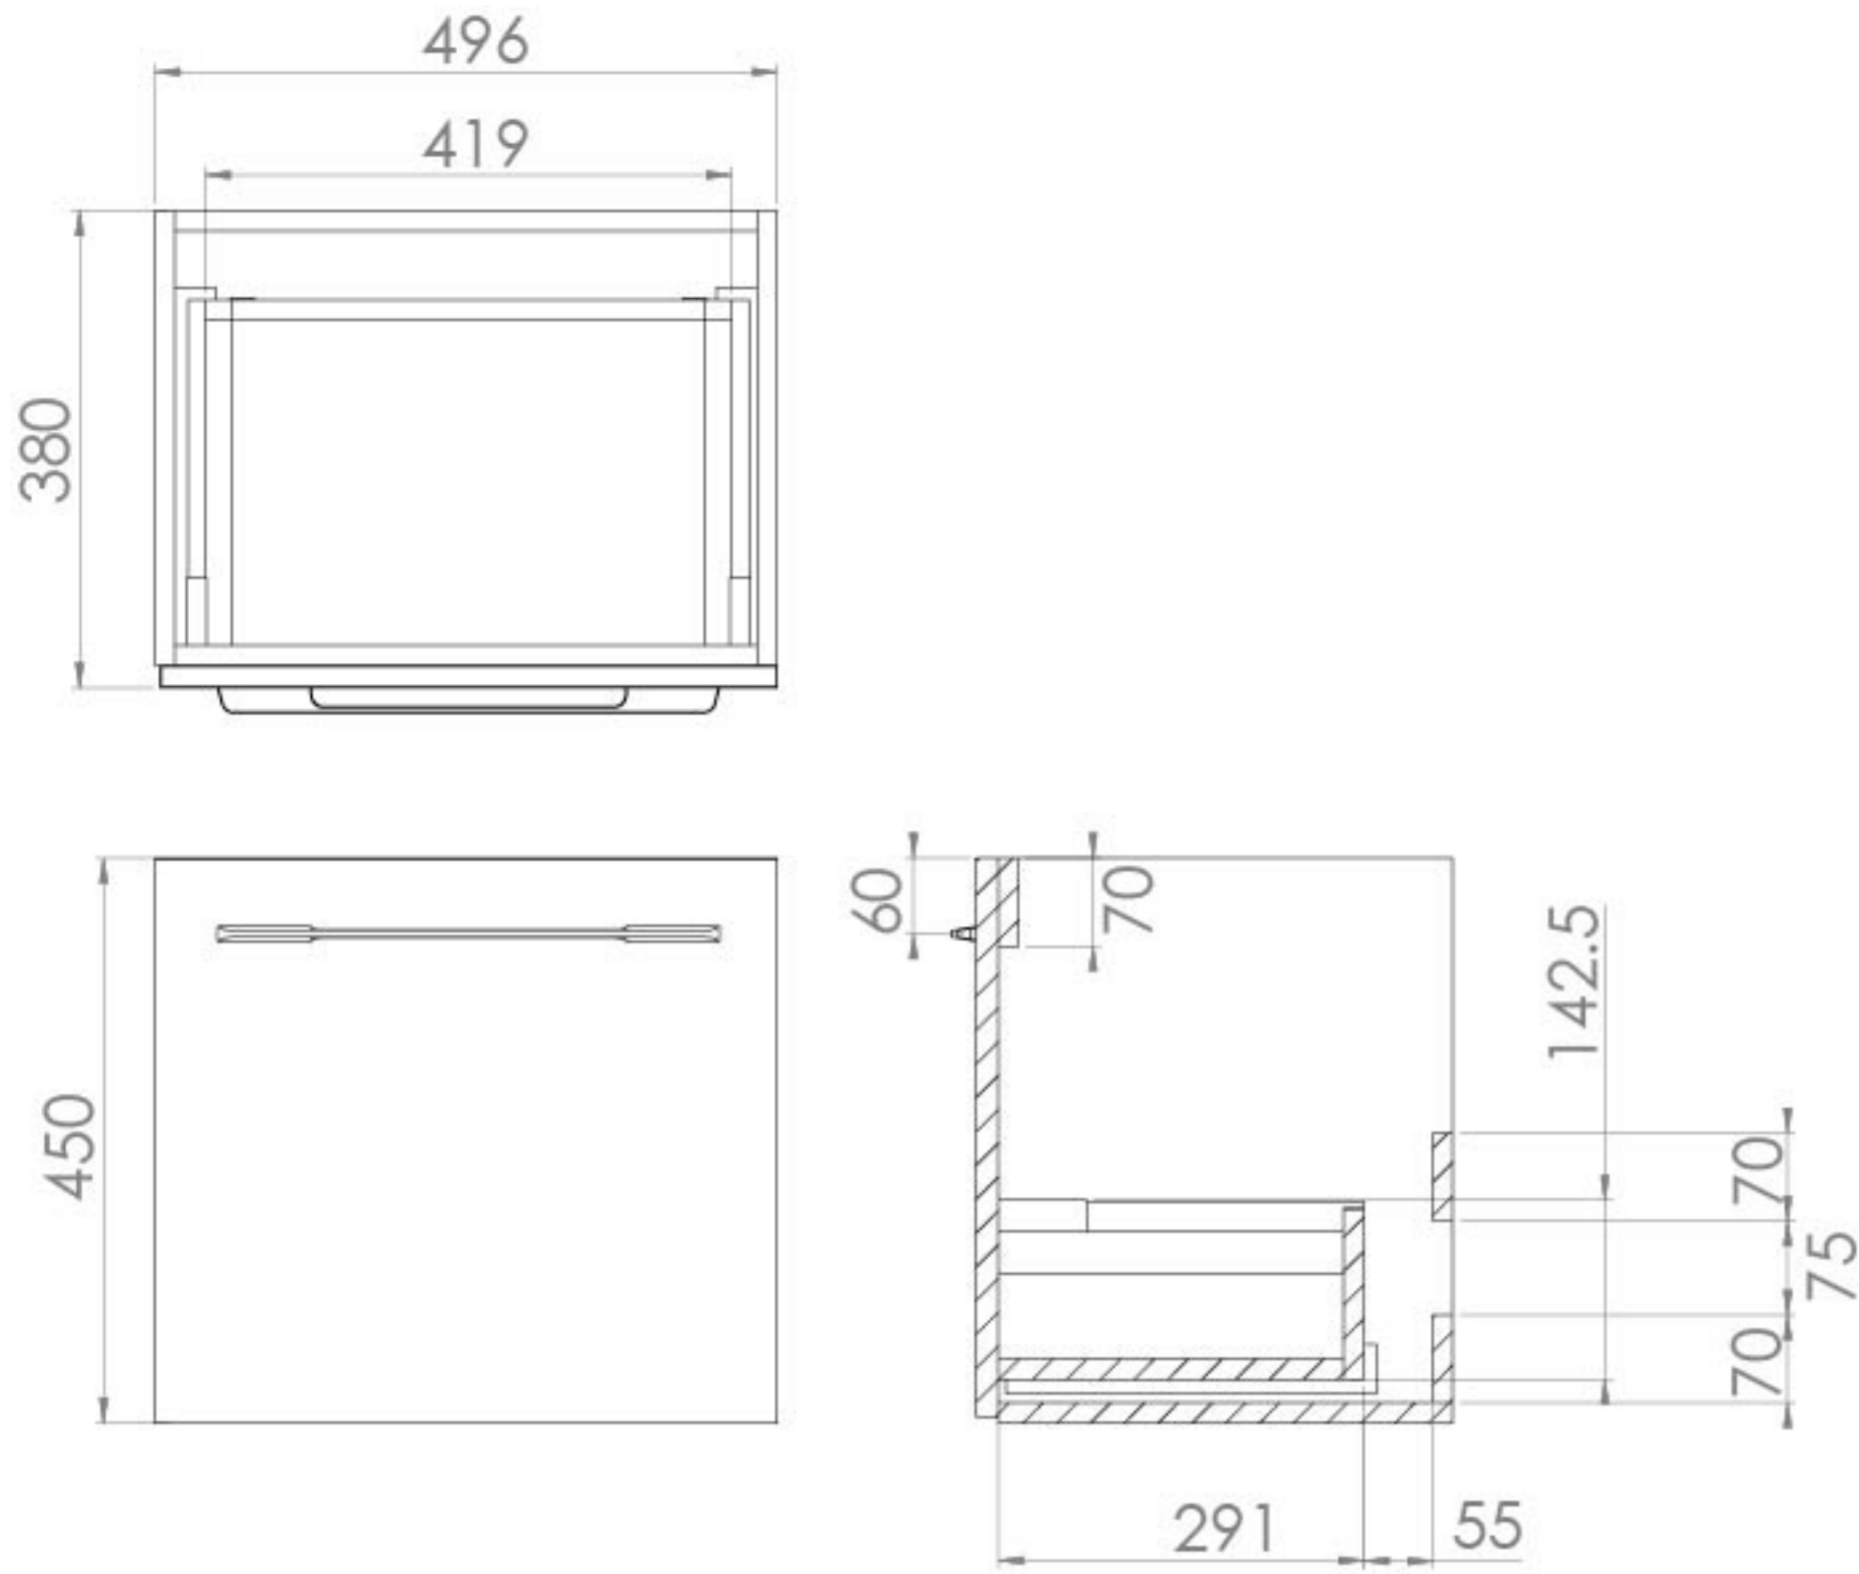

TECHNICAL DRAWING

Saneux reserves the right to alter the specifications and product range without prior notice. Dimensions are given as a guide only. Dimensions should not be used for surrounding furniture, fixtures and fittings until the product is on site.

<https://saneux.com/products/austen-50cm-1-drawer-wall-mounted-unit-matte-white>