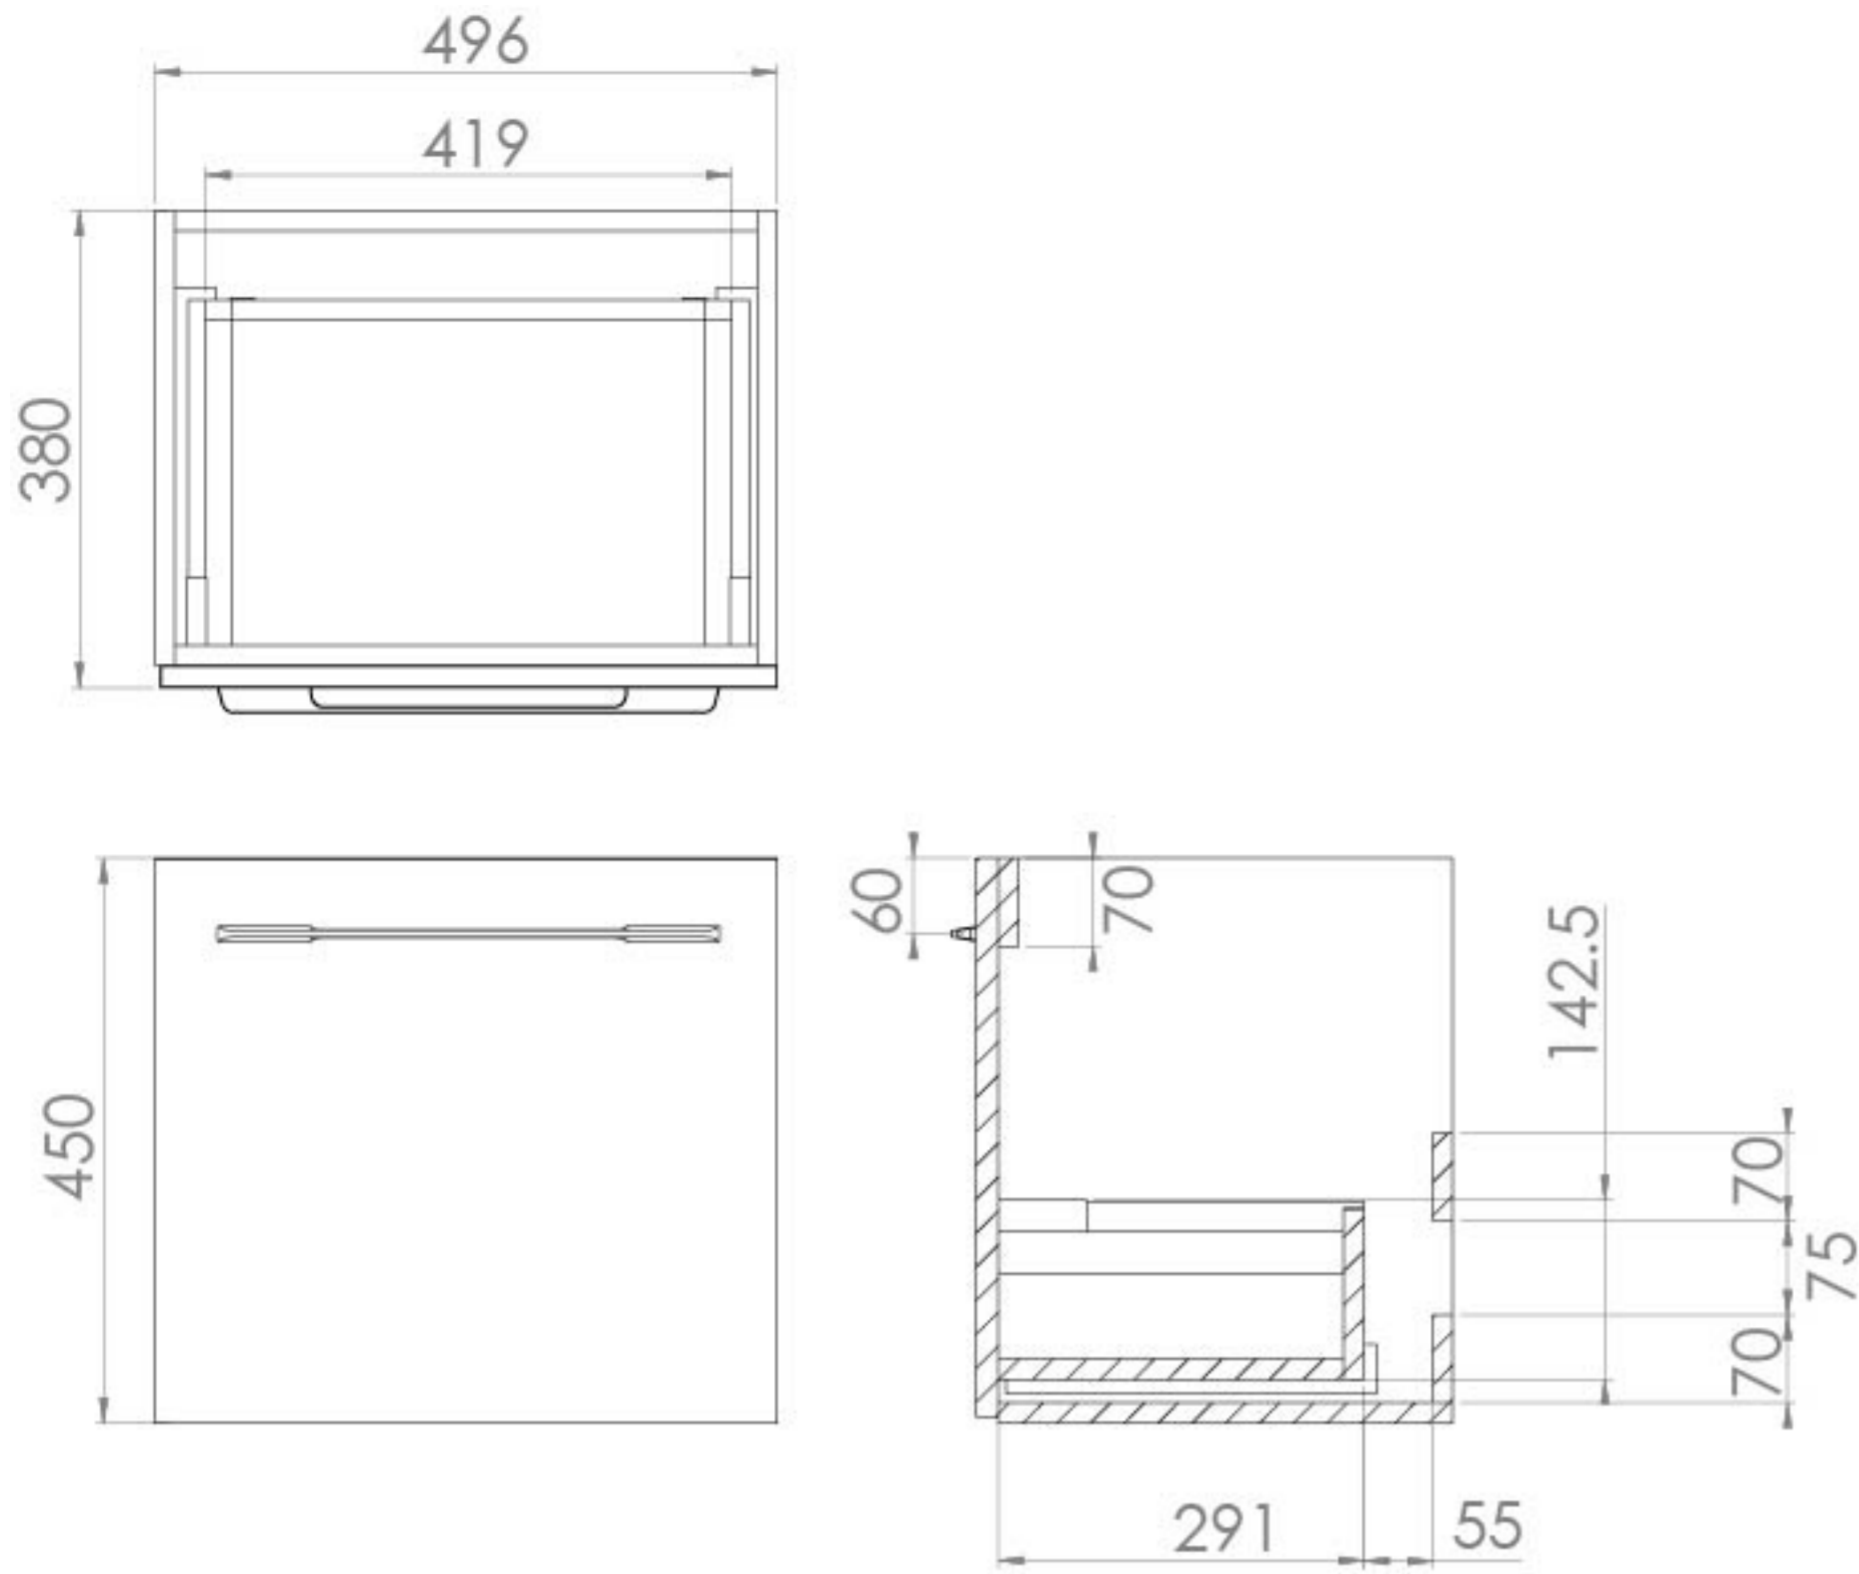

AUSTEN 50CM 1 DRAWER WALL MOUNTED UNIT - MATTE WHITE

Product Code: AU050W.MW

PRODUCT INFORMATION

Finish:	Matte White
Height:	450mm
Width:	496mm
Depth:	380mm
Material	MFC
Weight	12.42kg
Guarantee	5 years
Configuration	1 Drawer
Drawer Type	Soft close
Compatible Basin(s)	50000, 50000.0TH
Compatible Countertop(s)	AU050T.GW, AU050T.IG, AU050T.MW, AU050T.EO, AU050T.MC, AU050T.C
Handle(s) Required	1, purchase separately
Other Features	Easy installation Quick release drawers

This 50cm 1 drawer wall mounted unit in the sleek matte white finish provides that additional bit of much needed storage space. The floating design will make a bathroom feel bigger with the extra floor space, plus the unit comes with a light grey in-drawer mat, giving the unit a luxurious finish for an affordable price. Pair it with a countertop for a high-end look.

*Basin to be purchased separately
Compatible basins: 50000, 50000.0TH

**Handle to be purchased separately

TECHNICAL DRAWING

Saneux reserves the right to alter the specifications and product range without prior notice. Dimensions are given as a guide only. Dimensions should not be used for surrounding furniture, fixtures and fittings until the product is on site.