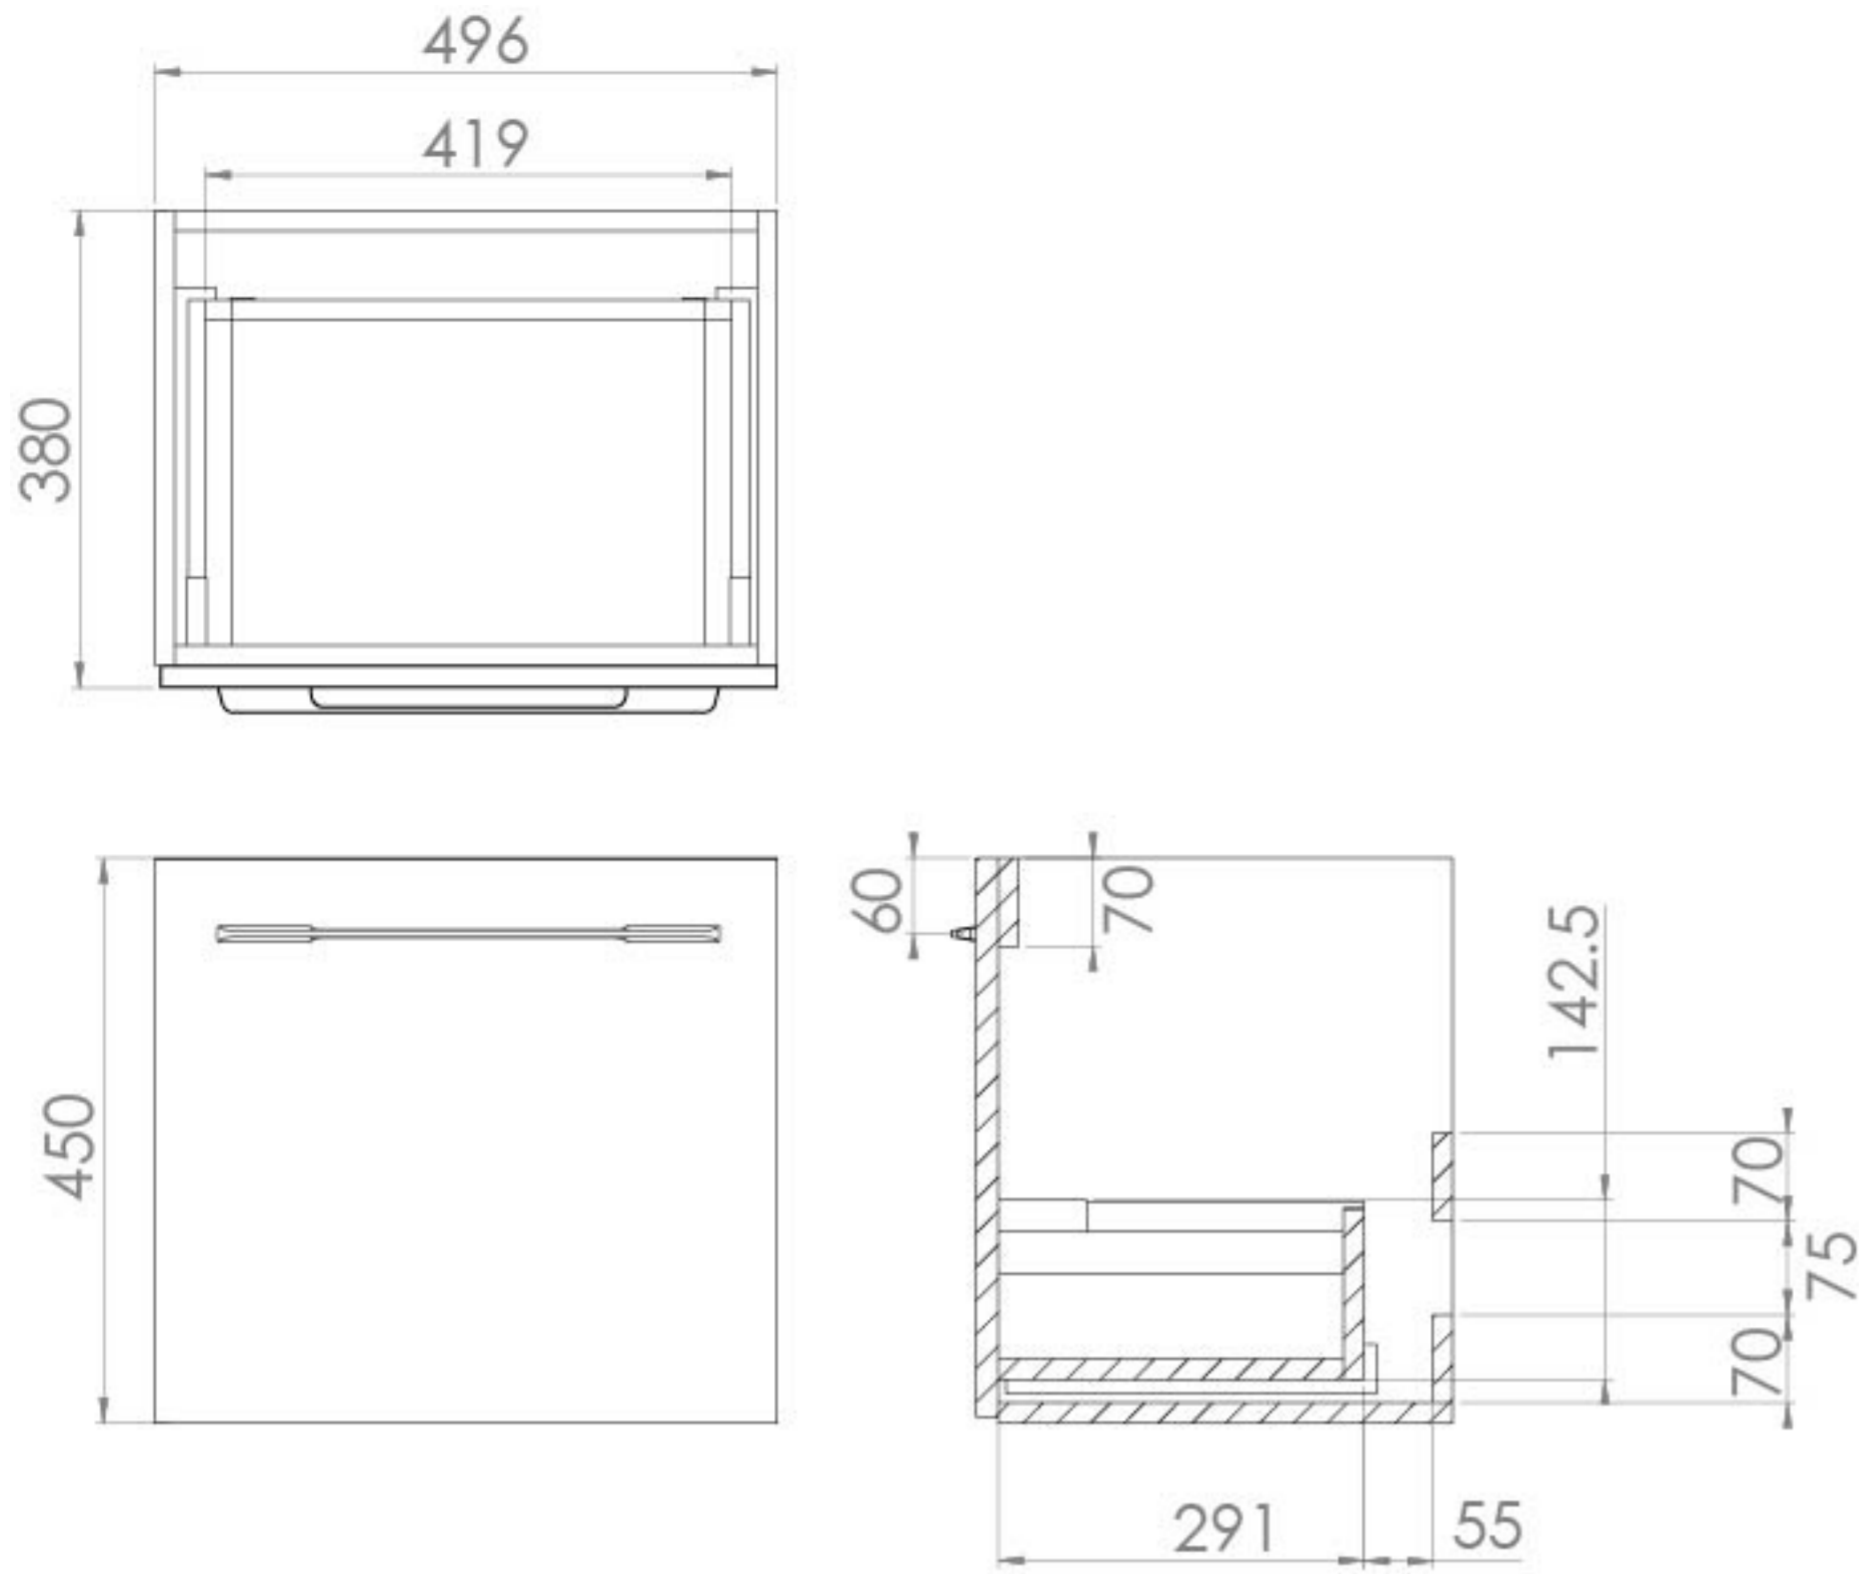

## PRODUCT INFORMATION

<b>Finish:</b>	Matte Iron Grey
<b>Height:</b>	450mm
<b>Width:</b>	496mm
<b>Depth:</b>	380mm
<b>Material</b>	MFC
<b>Weight</b>	12.42kg
<b>Guarantee</b>	5 years
<b>Configuration</b>	1 Drawer
<b>Drawer Type</b>	Soft close
<b>Compatible Basin(s)</b>	50000, 50000.0TH
<b>Compatible Countertop(s)</b>	AU050T.GW, AU050T.IG, AU050T.MW, AU050T.EO, AU050T.MC, AU050T.C
<b>Handle(s) Required</b>	1, purchase separately
<b>Other Features</b>	Easy installation Quick release drawers

This 50cm 1 drawer wall mounted unit in the modern matte iron grey finish provides that additional bit of much needed storage space. The floating design will make a bathroom feel bigger with the extra floor space, plus the unit comes with a light grey in-drawer mat, giving the unit a luxurious finish for an affordable price. Pair it with a countertop for a high-end look.