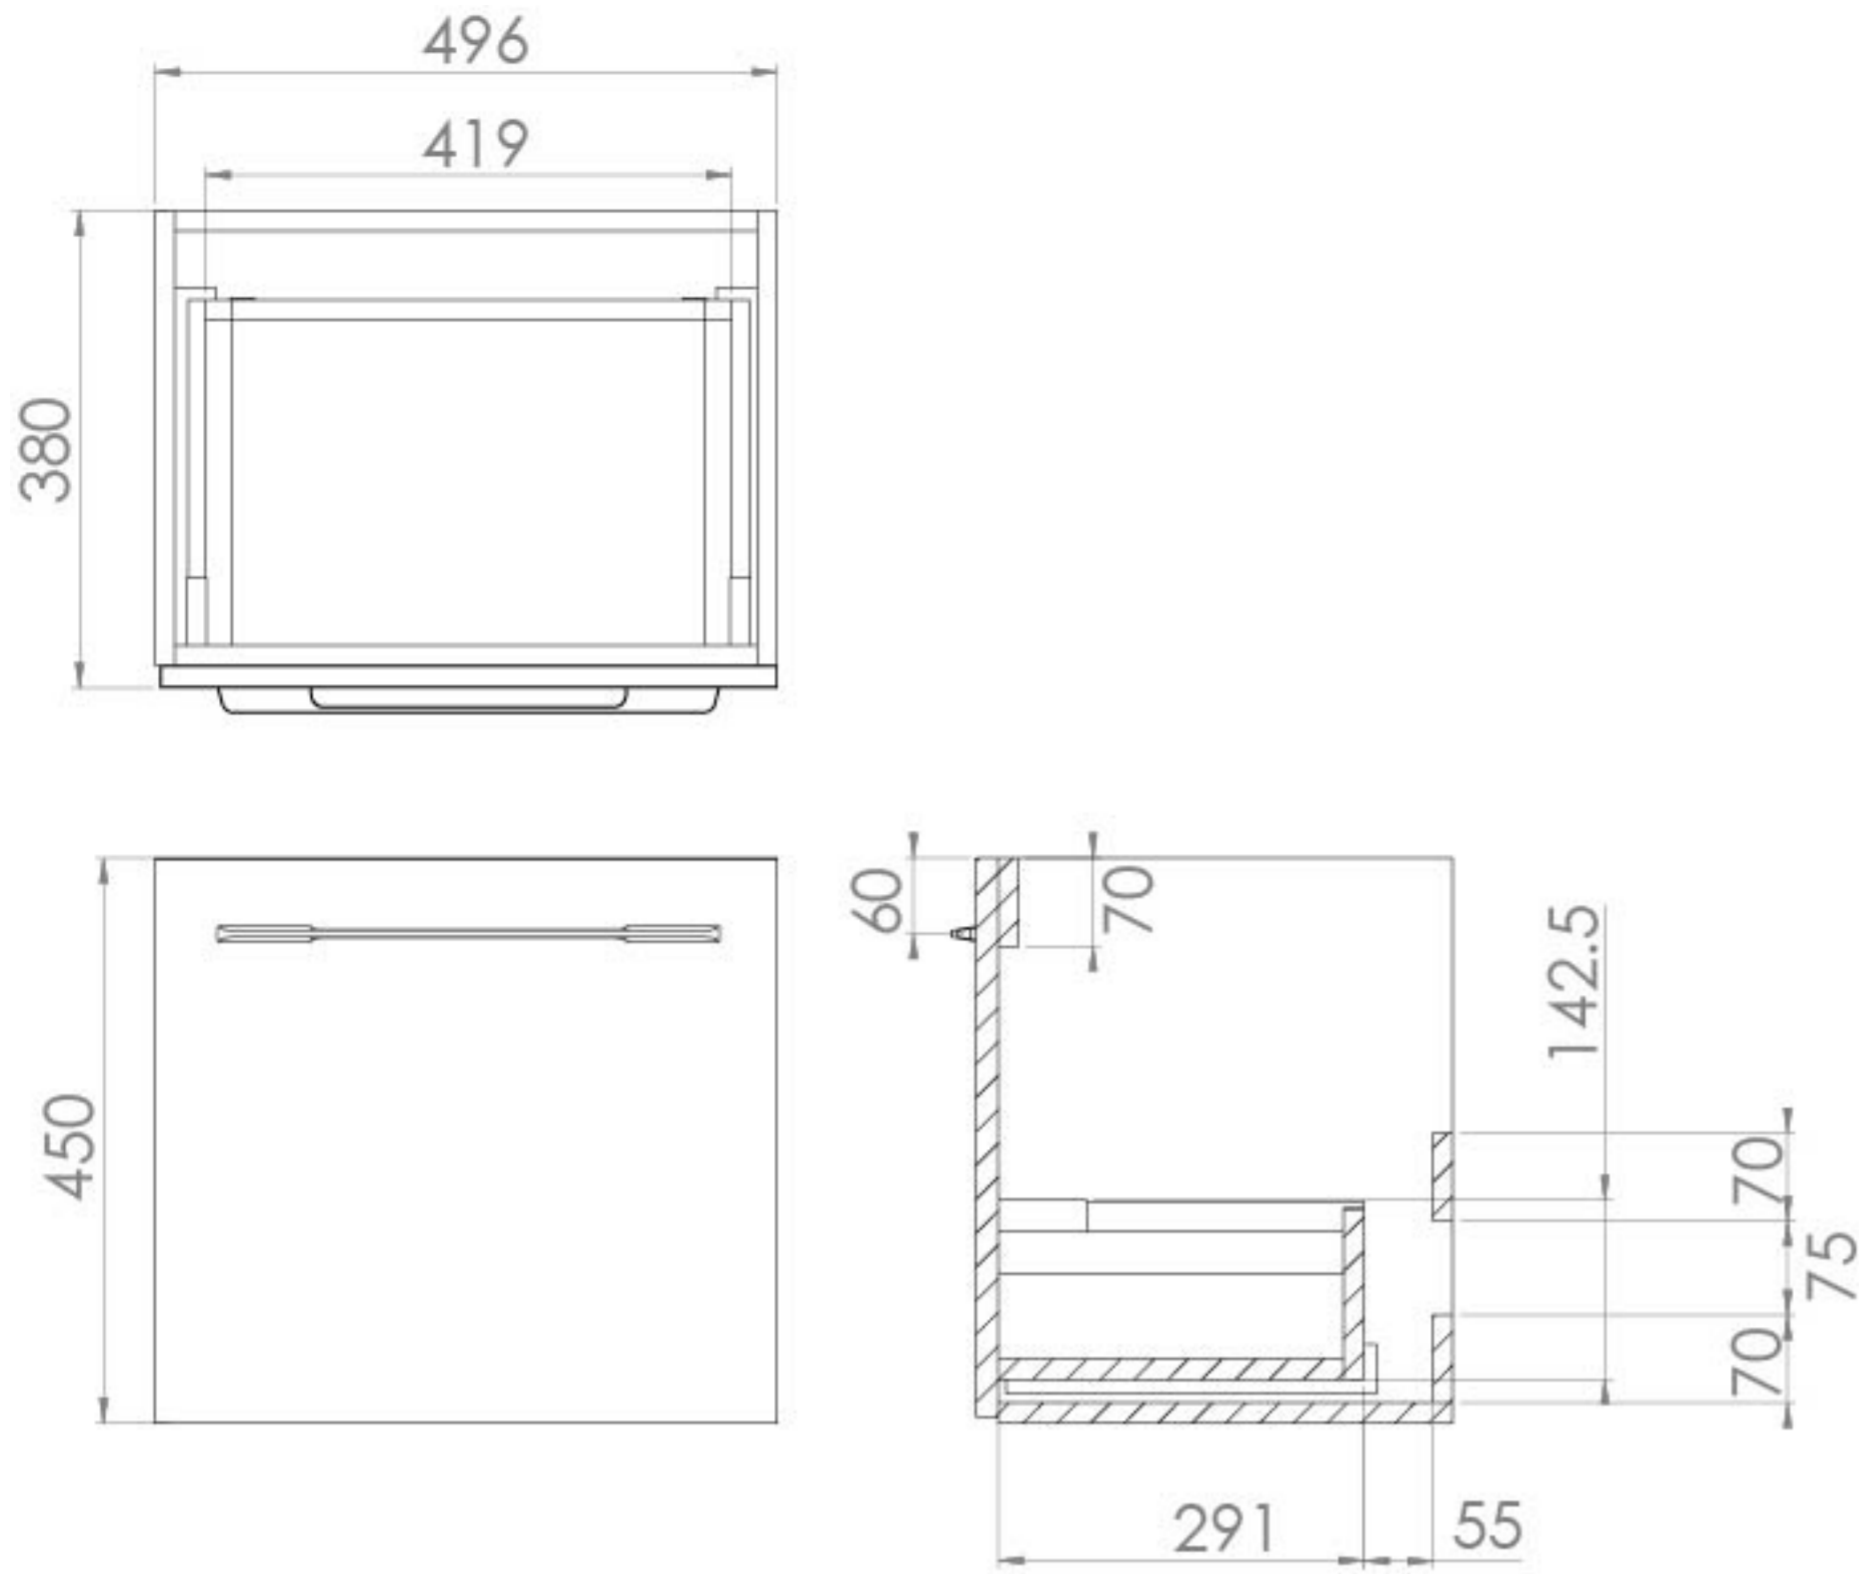

AUSTEN 50CM 1 DRAWER WALL MOUNTED UNIT - MATTE IRON GREY

Product Code: AU050W.IG

PRODUCT INFORMATION

Finish:	Matte Iron Grey
Height:	450mm
Width:	496mm
Depth:	380mm
Material	MFC
Weight	12.42kg
Guarantee	5 years
Configuration	1 Drawer
Drawer Type	Soft close
Compatible Basin(s)	50000, 50000.0TH
Compatible Countertop(s)	AU050T.GW, AU050T.IG, AU050T.MW, AU050T.EO, AU050T.MC, AU050T.C
Handle(s) Required	1, purchase separately
Other Features	Easy installation Quick release drawers

This 50cm 1 drawer wall mounted unit in the modern matte iron grey finish provides that additional bit of much needed storage space. The floating design will make a bathroom feel bigger with the extra floor space, plus the unit comes with a light grey in-drawer mat, giving the unit a luxurious finish for an affordable price. Pair it with a countertop for a high-end look.

*Basin to be purchased separately
Compatible basins: 50000, 50000.0TH

**Handle to be purchased separately

TECHNICAL DRAWING

Saneux reserves the right to alter the specifications and product range without prior notice. Dimensions are given as a guide only. Dimensions should not be used for surrounding furniture, fixtures and fittings until the product is on site.