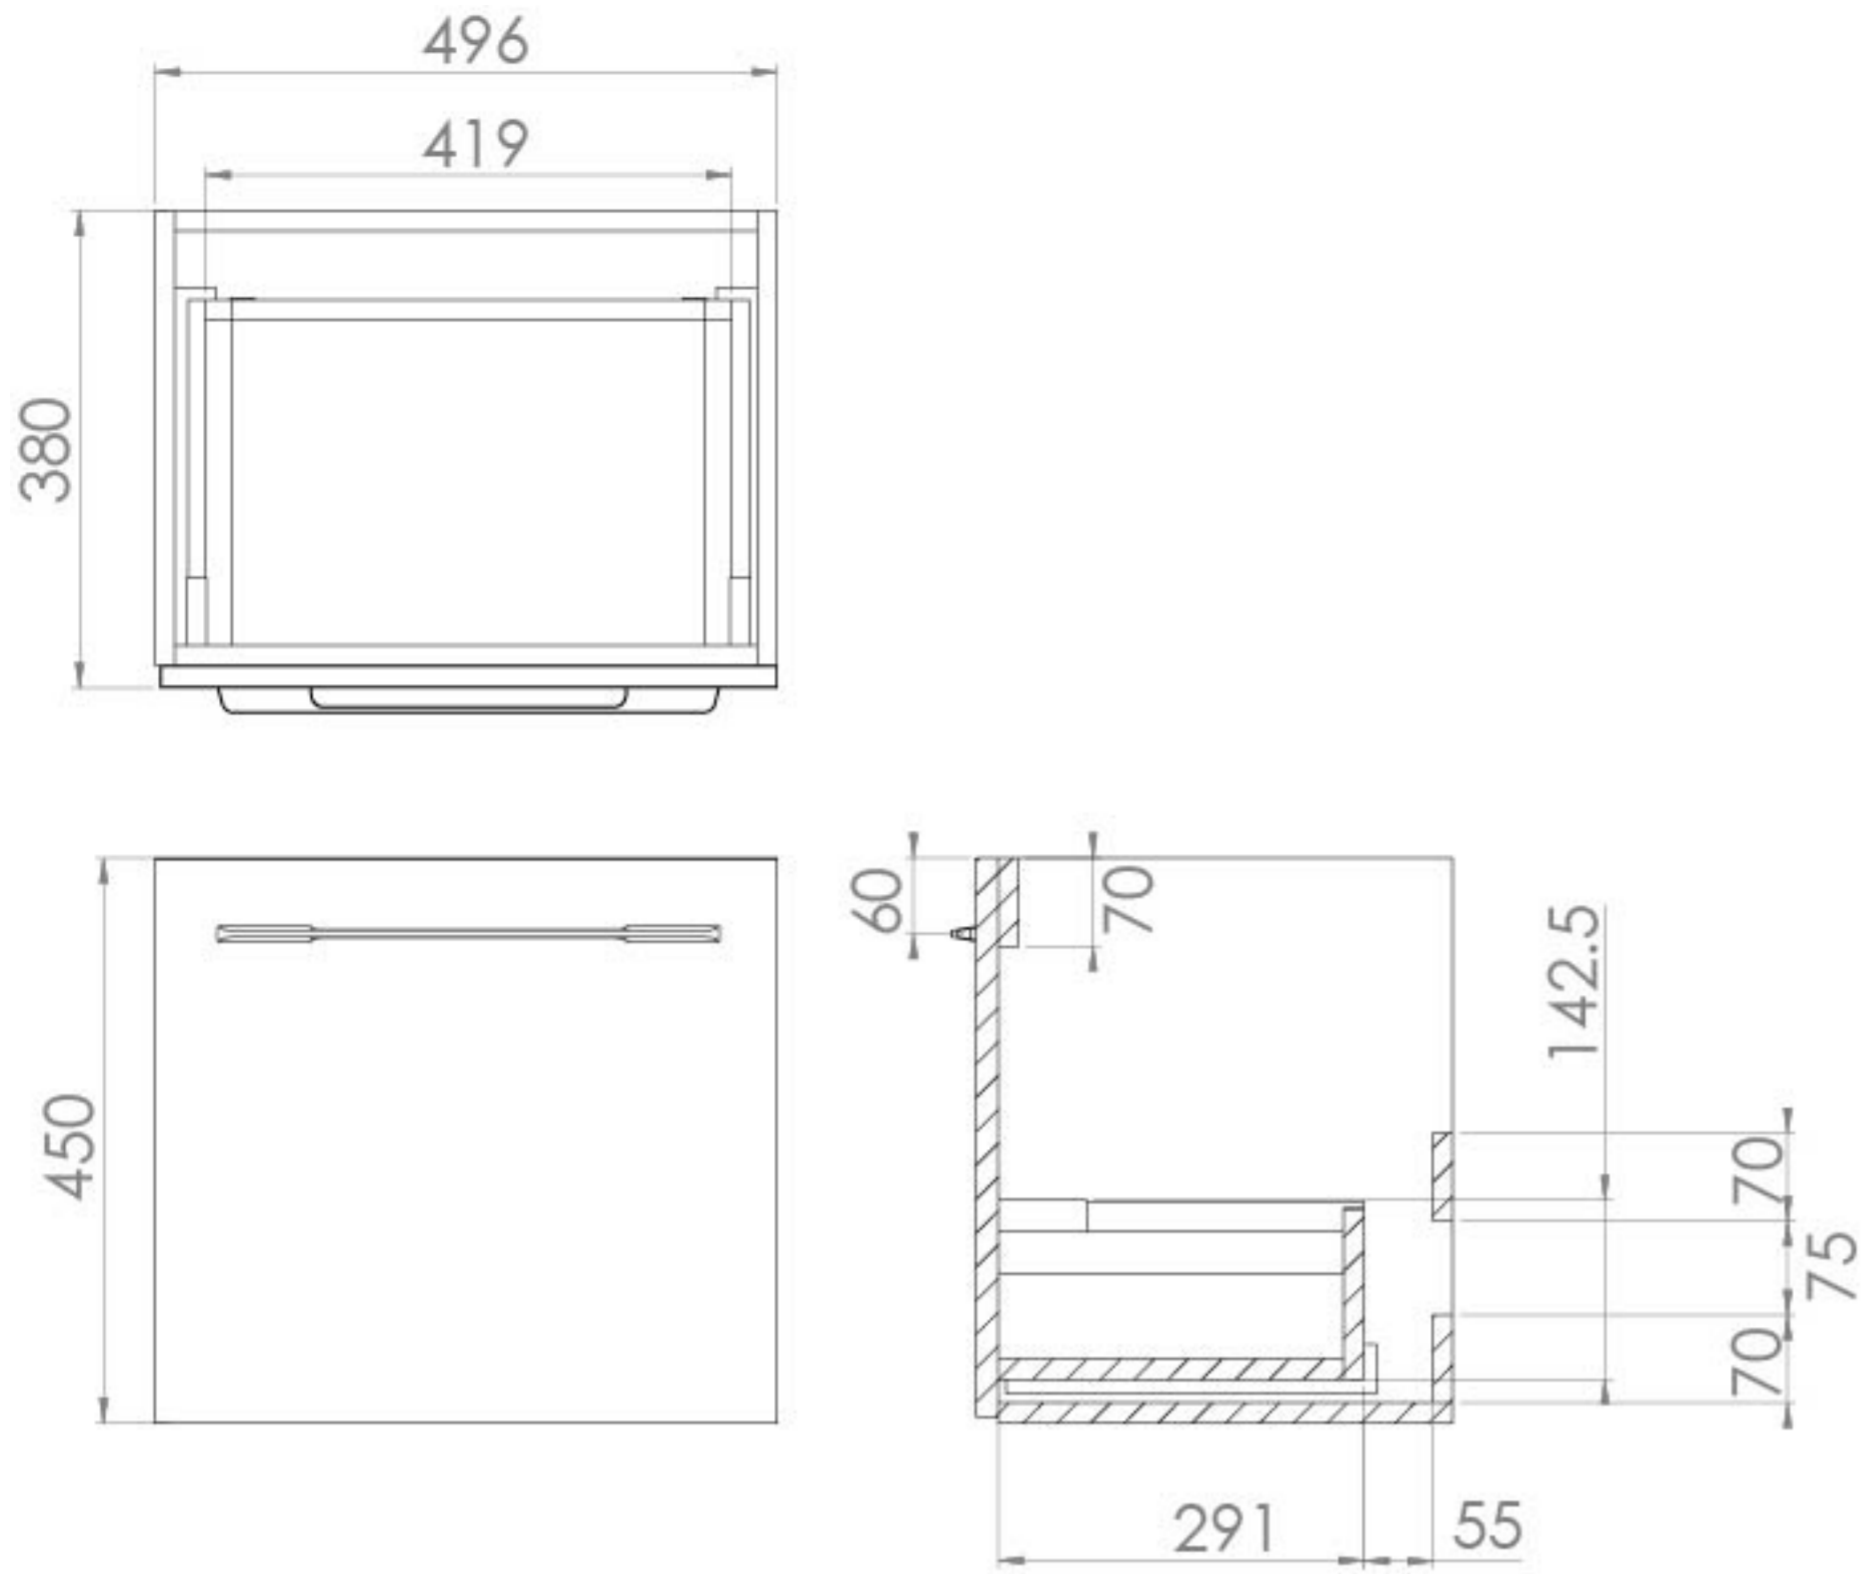

AUSTEN 50CM 1 DRAWER WALL MOUNTED UNIT - GLOSS WHITE

Product Code: AU050W.GW

PRODUCT INFORMATION

Finish:	Gloss White
Height:	450mm
Width:	496mm
Depth:	380mm
Material	MFC
Weight	12.42kg
Guarantee	5 years
Configuration	1 Drawer
Drawer Type	Soft close
Compatible Basin(s)	50000, 50000.0TH
Compatible Countertop(s)	AU050T.GW, AU050T.IG, AU050T.MW, AU050T.EO, AU050T.MC, AU050T.C
Handle(s) Required	1, purchase separately
Other Features	Easy installation Quick release drawers

This 50cm 1 drawer wall mounted unit in the classic gloss white finish provides that additional bit of much needed storage space. The floating design will make a bathroom feel bigger with the extra floor space, plus the unit comes with a light grey in-drawer mat, giving the unit a luxurious finish for an affordable price. Pair it with a countertop for a high-end look.

*Basin to be purchased separately
Compatible basins: 50000, 50000.0TH

**Handle to be purchased separately

TECHNICAL DRAWING

Saneux reserves the right to alter the specifications and product range without prior notice. Dimensions are given as a guide only. Dimensions should not be used for surrounding furniture, fixtures and fittings until the product is on site.