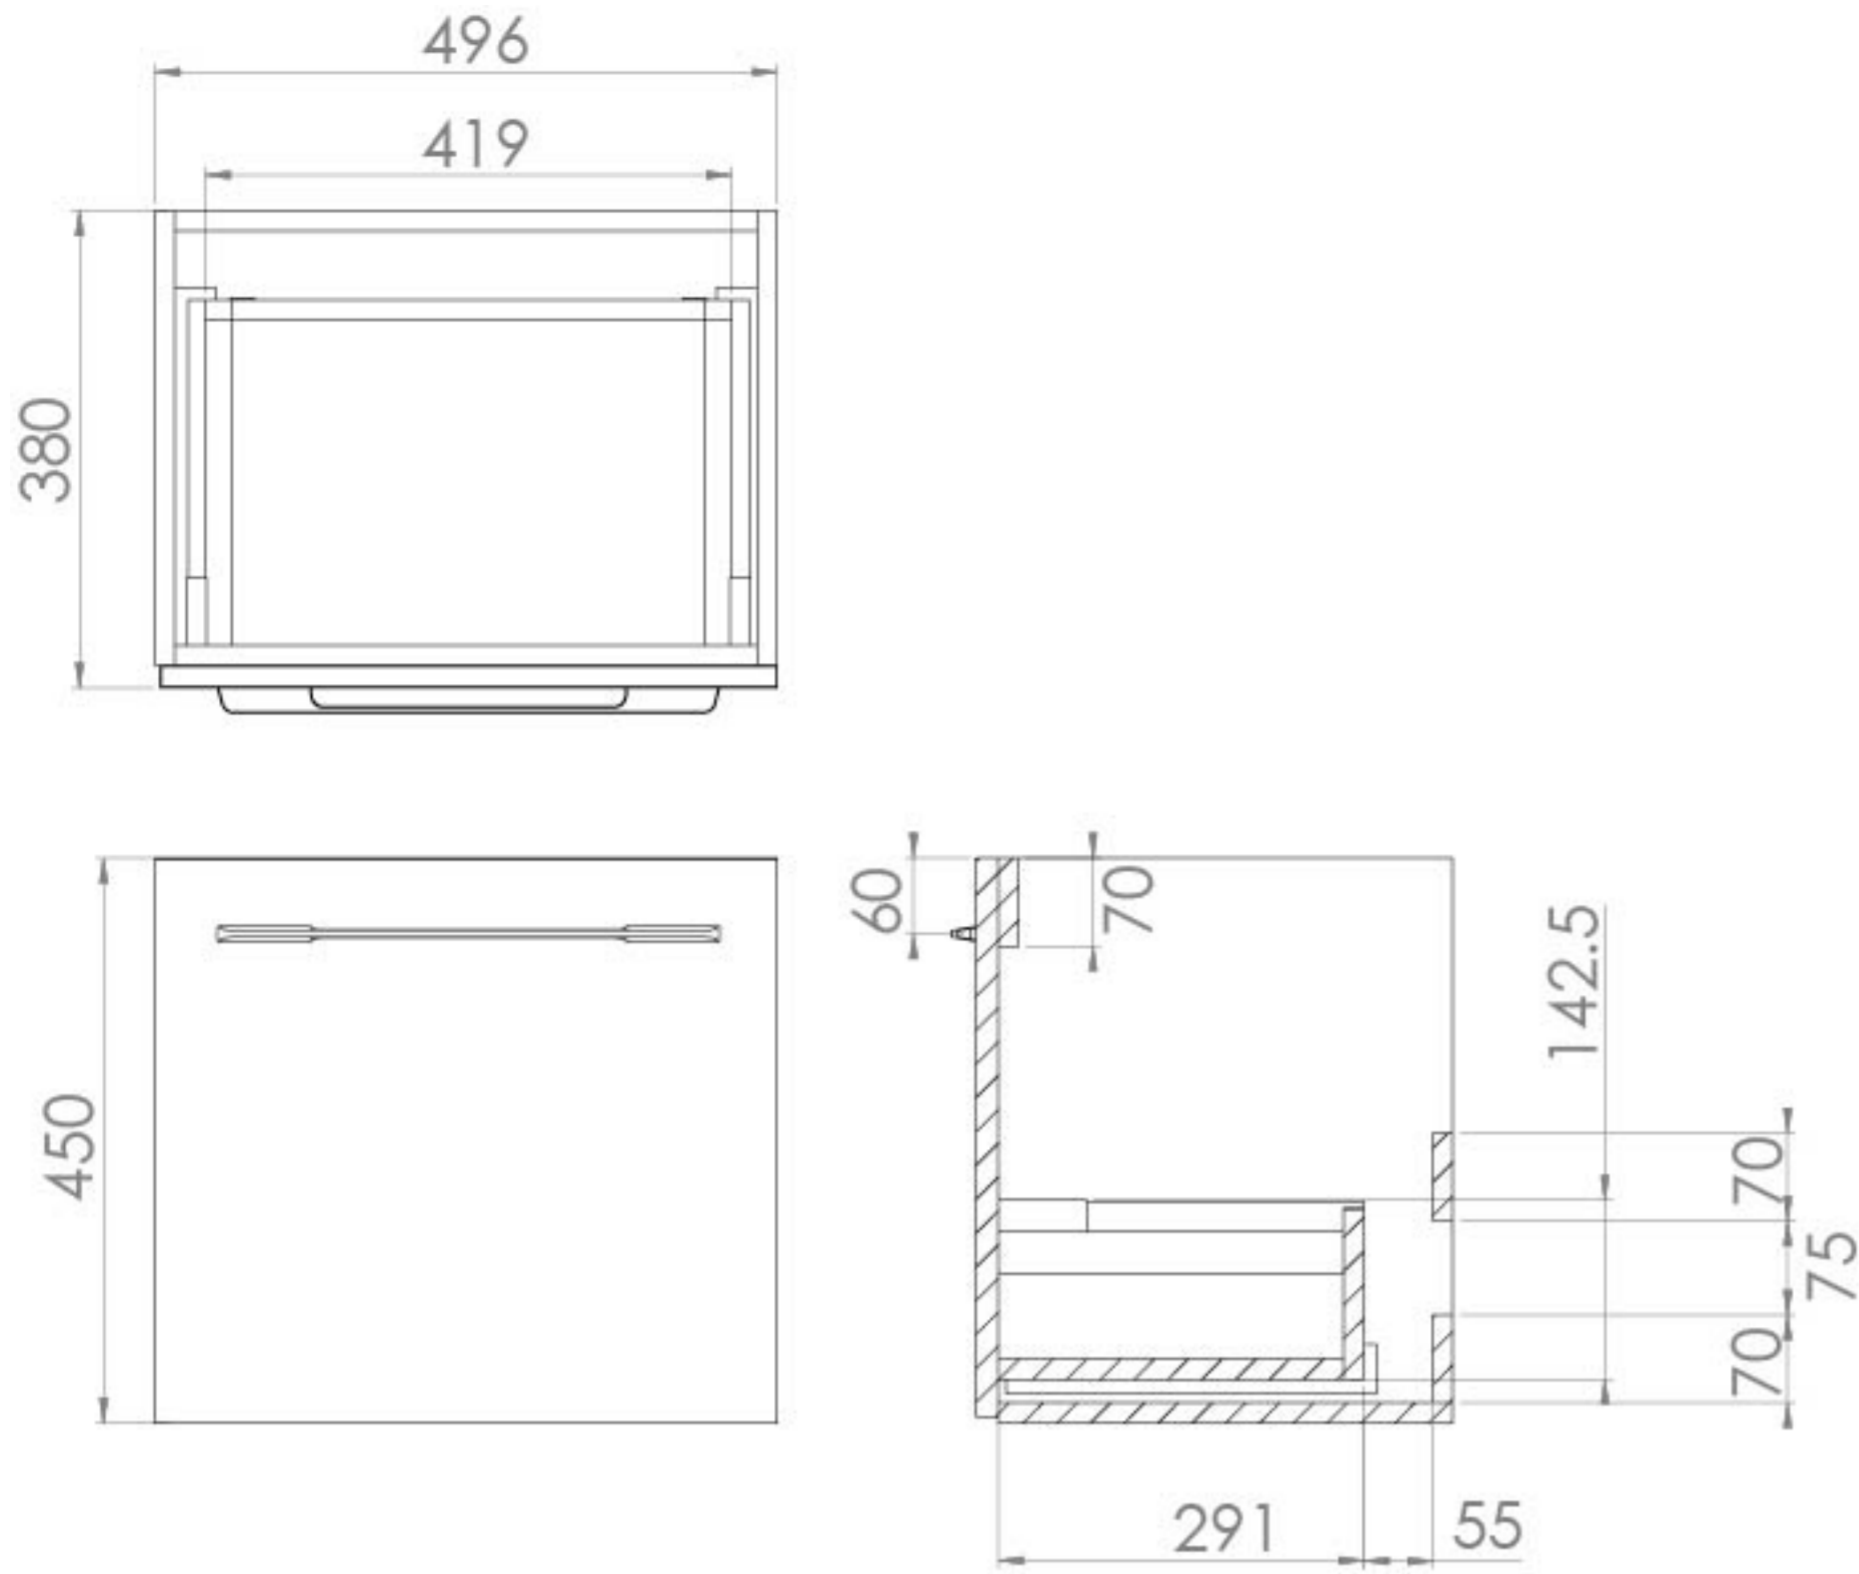

AUSTEN 50CM 1 DRAWER WALL MOUNTED UNIT - GLOSS WHITE

Product Code: AU050W.GW

PRODUCT INFORMATION

Finish:	Gloss White
Height:	450mm
Width:	496mm
Depth:	380mm
Material	MFC
Weight	12.42kg
Guarantee	5 years
Configuration	1 Drawer
Drawer Type	Soft close
Compatible Basin(s)	50000, 50000.0TH
Compatible Countertop(s)	AU050T.GW, AU050T.IG, AU050T.MW, AU050T.EO, AU050T.MC, AU050T.C
Handle(s) Required	1, purchase separately
Other Features	Easy installation Quick release drawers

This 50cm 1 drawer wall mounted unit in the classic gloss white finish provides that additional bit of much needed storage space. The floating design will make a bathroom feel bigger with the extra floor space, plus the unit comes with a light grey in-drawer mat, giving the unit a luxurious finish for an affordable price. Pair it with a countertop for a high-end look.

*Basin to be purchased separately
Compatible basins: 50000, 50000.0TH

**Handle to be purchased separately

TECHNICAL DRAWING

Saneux reserves the right to alter the specifications and product range without prior notice. Dimensions are given as a guide only. Dimensions should not be used for surrounding furniture, fixtures and fittings until the product is on site.