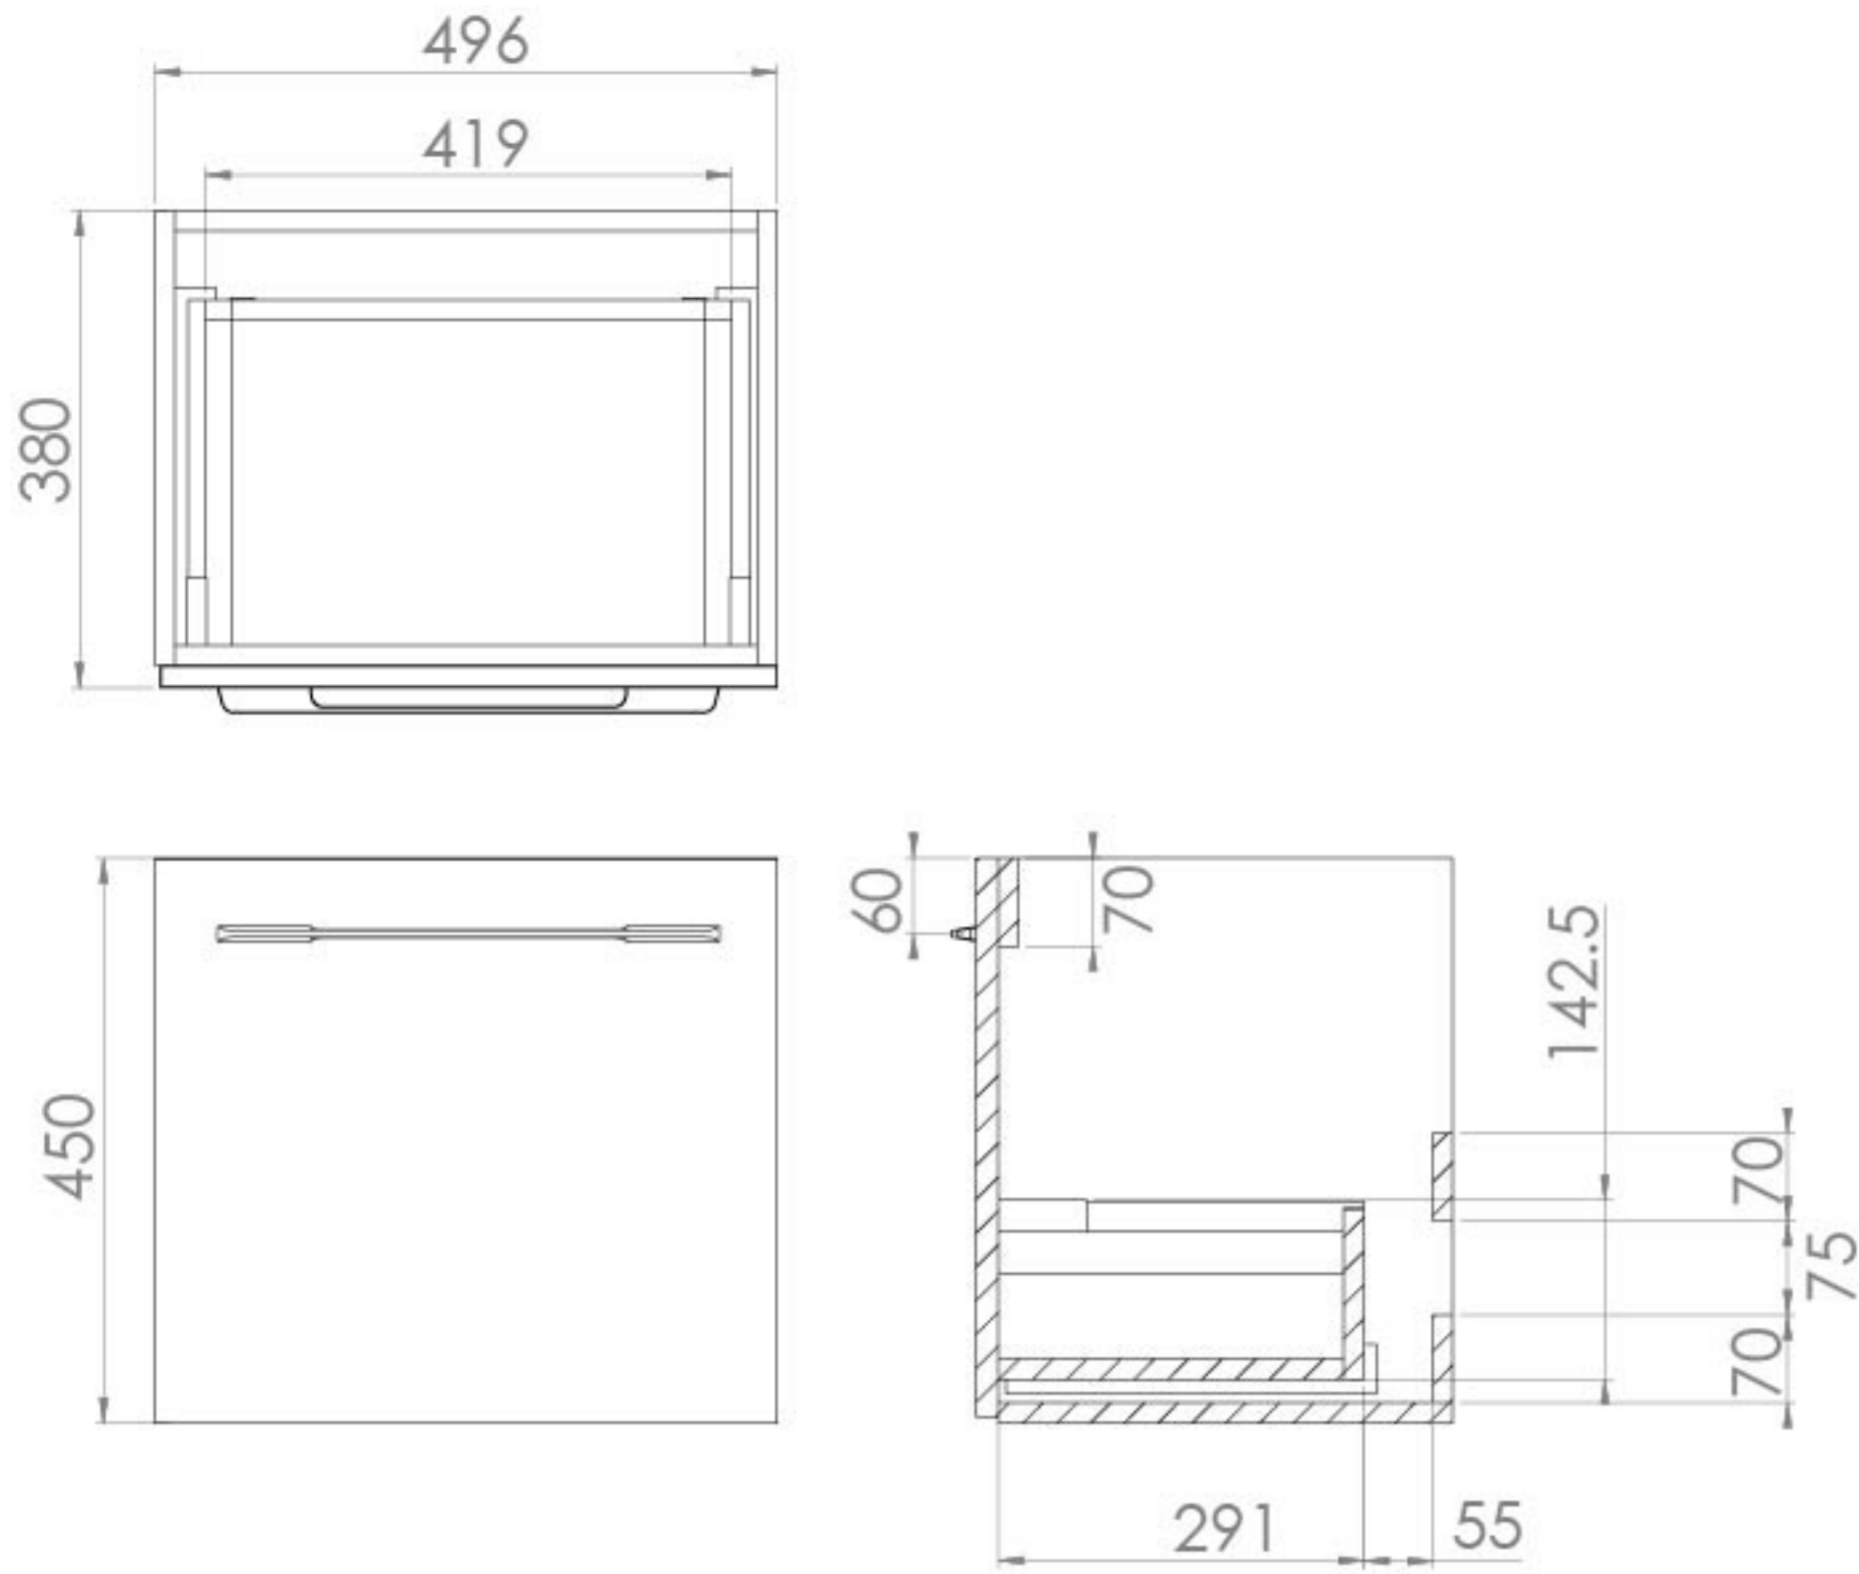

TECHNICAL DRAWING

Saneux reserves the right to alter the specifications and product range without prior notice. Dimensions are given as a guide only. Dimensions should not be used for surrounding furniture, fixtures and fittings until the product is on site.

<https://saneux.com/products/austen-50cm-1-drawer-wall-mounted-unit-gloss-white>