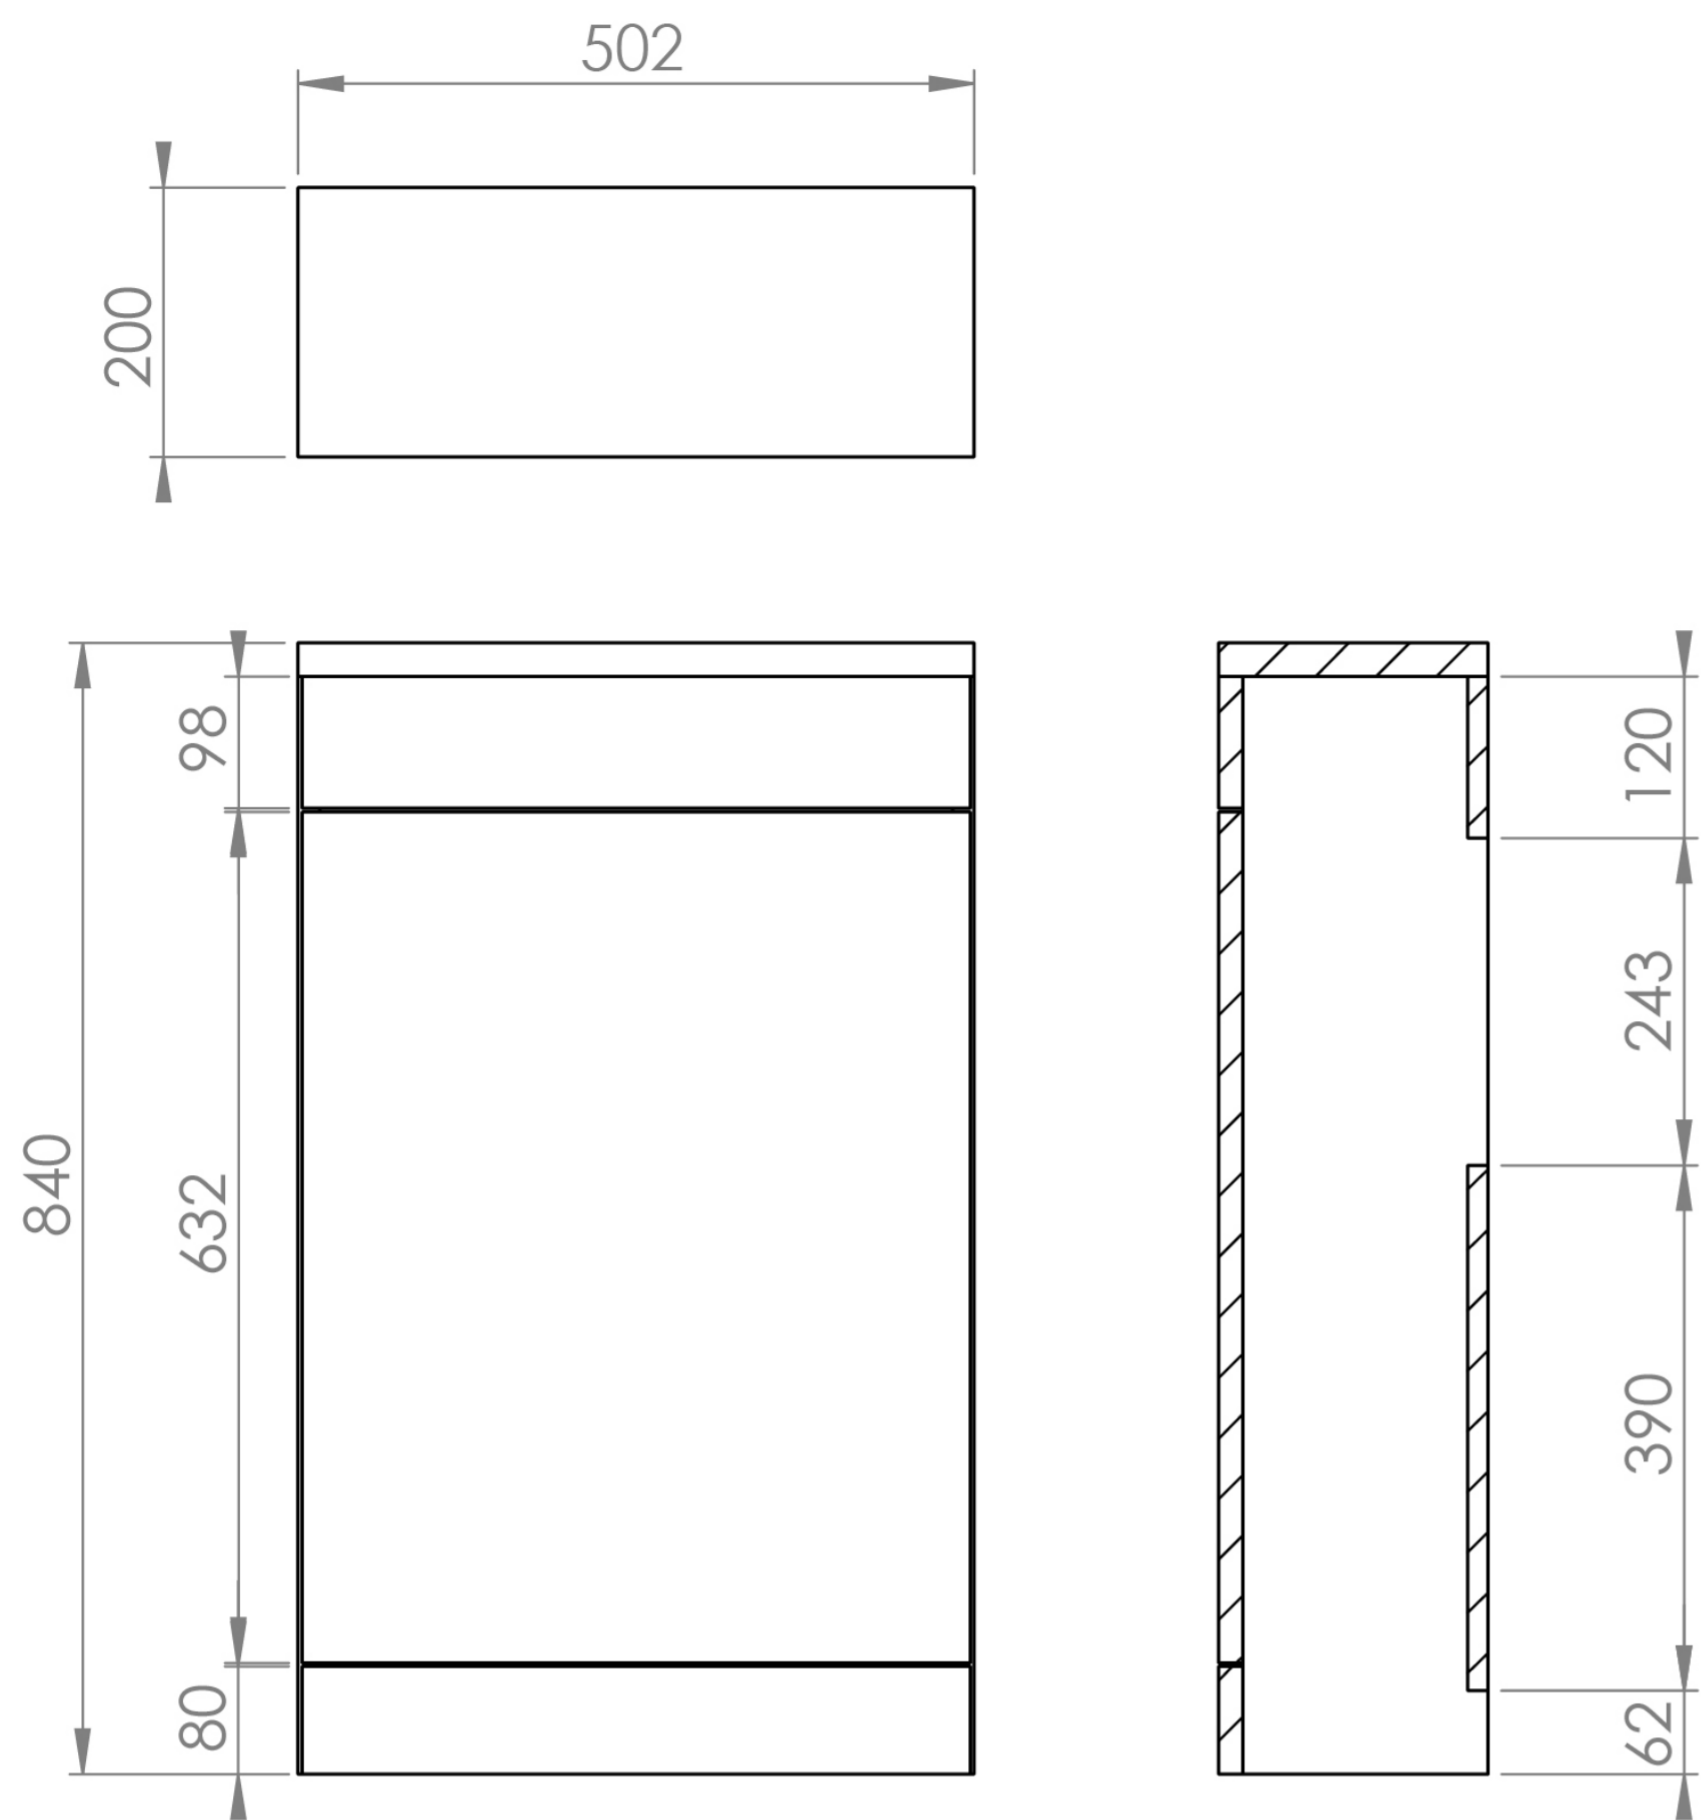

AUSTEN 50CM WC UNIT - MATTE WHITE

Product Code: AU050S.MW

PRODUCT INFORMATION

Finish:	Matte White
Height:	840mm
Width:	502mm
Depth:	200mm
Material	MFC
Weight	12.77kg
Guarantee	5 years
Compatible Cistern(s)	HC2030

This AUSTEN WC unit in matte white can pair with the AUSTEN back-to-wall or wall-hung WCs.

*Compatible with HC2030 cistern

TECHNICAL DRAWING

Saneux reserves the right to alter the specifications and product range without prior notice. Dimensions are given as a guide only. Dimensions should not be used for surrounding furniture, fixtures and fittings until the product is on site.

<https://saneux.com/products/austen-50cm-wc-unit-matte-white>