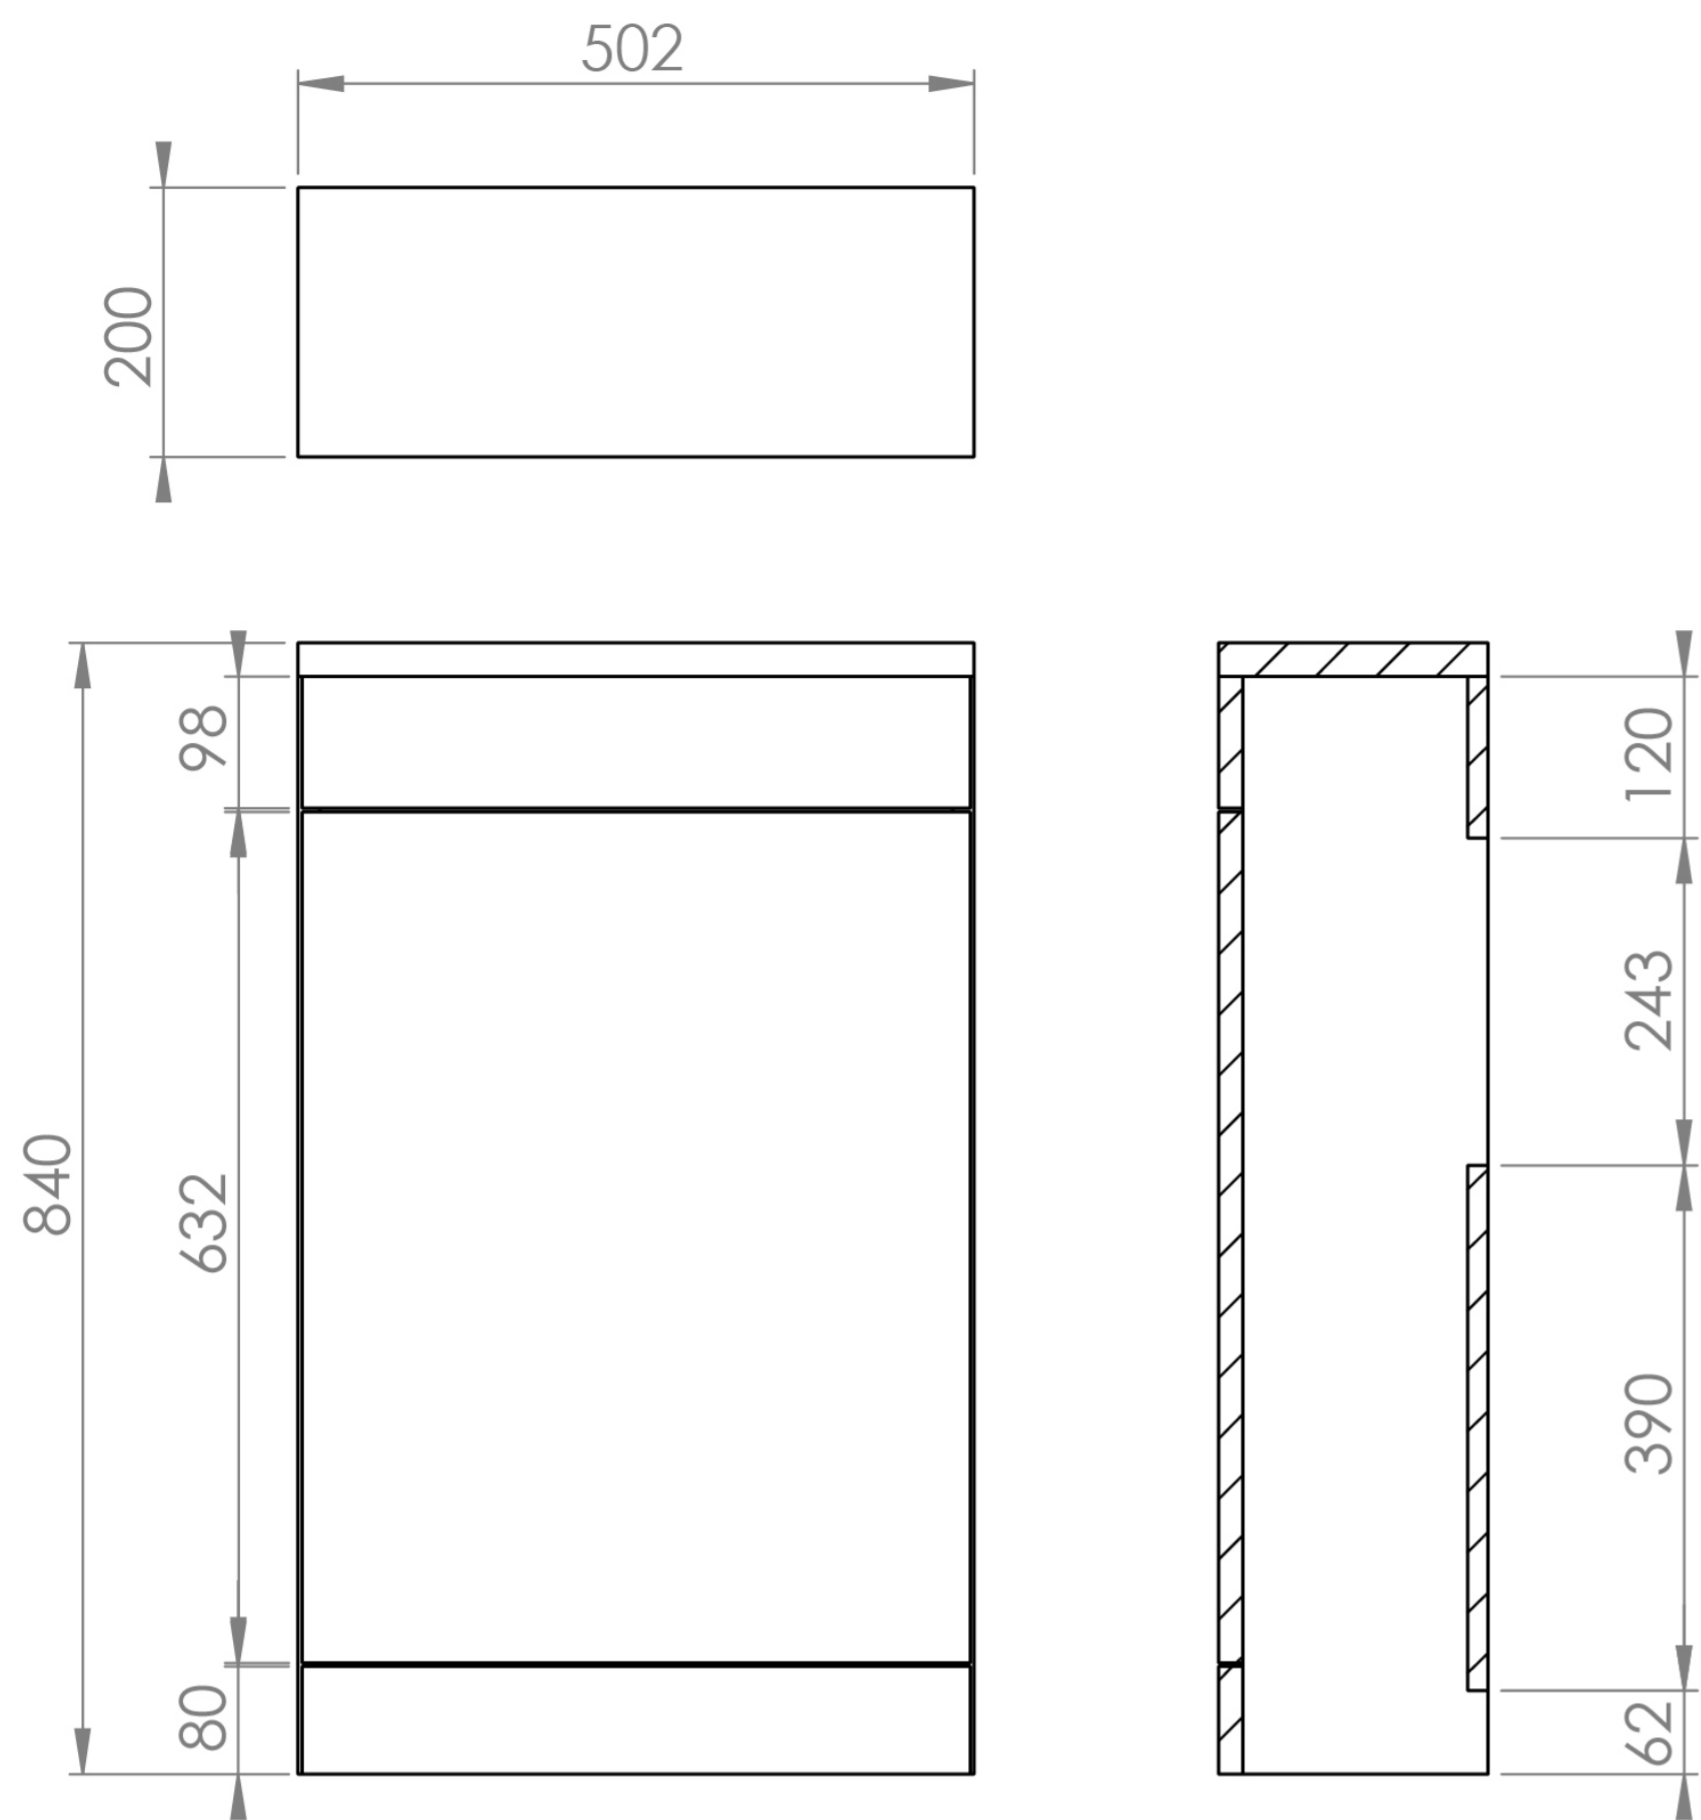

TECHNICAL DRAWING

Saneux reserves the right to alter the specifications and product range without prior notice. Dimensions are given as a guide only. Dimensions should not be used for surrounding furniture, fixtures and fittings until the product is on site.

<https://saneux.com/products/austen-50cm-wc-unit-matte-white>