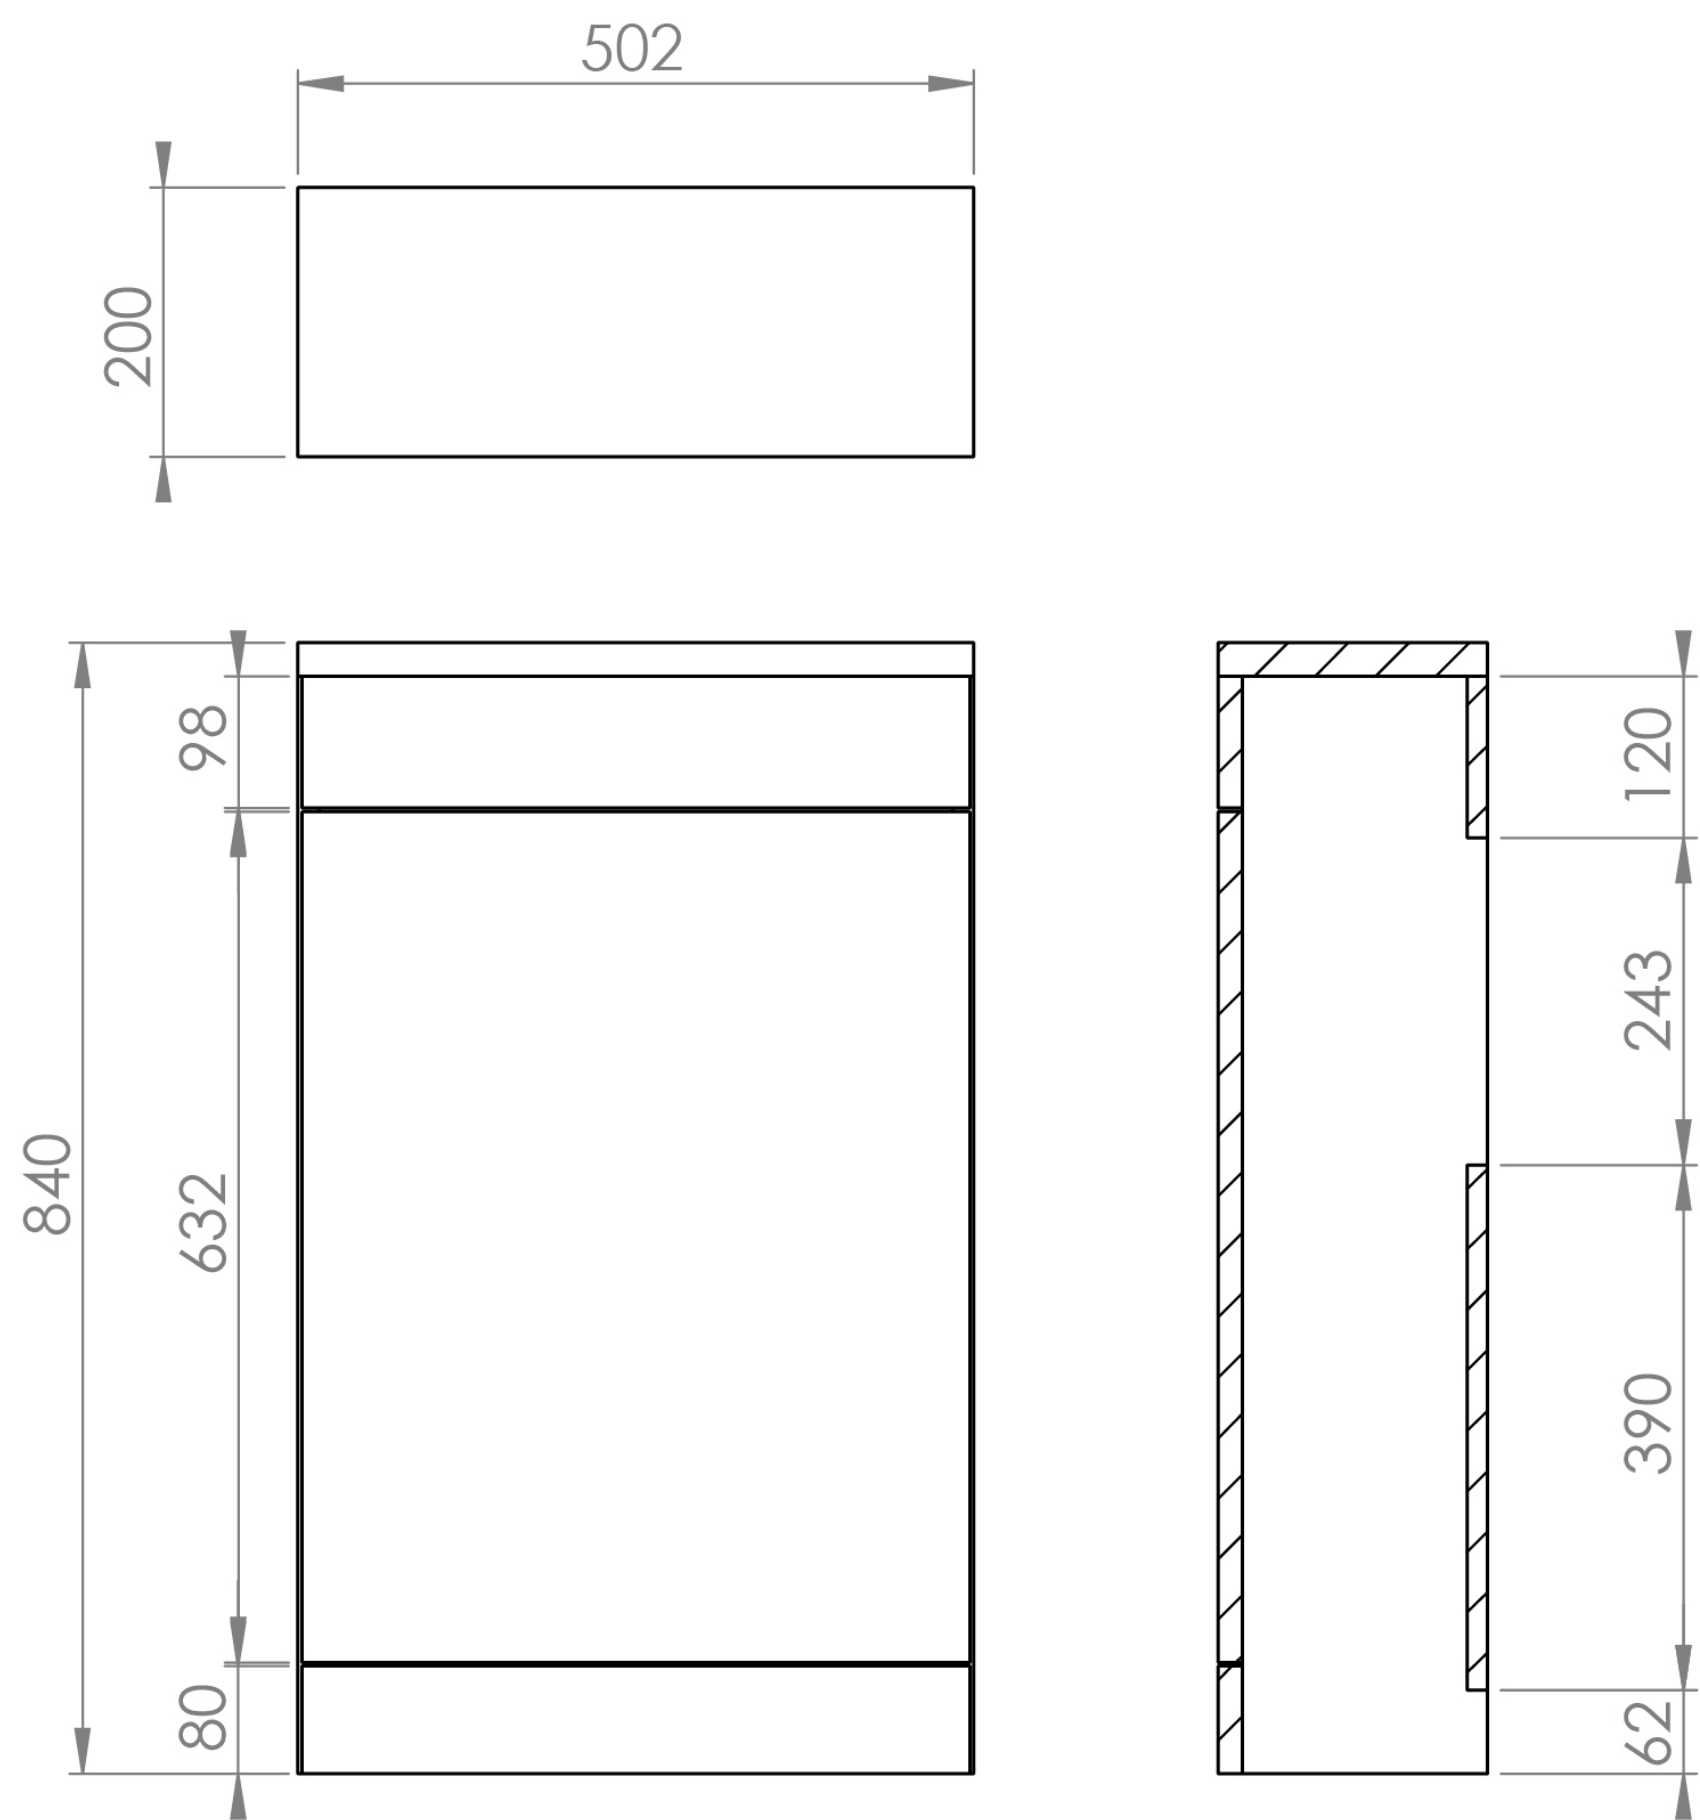

AUSTEN 50CM WC UNIT - MATTE WHITE

Product Code: AU050S.MW

PRODUCT INFORMATION

Finish:	Matte White
Height:	840mm
Width:	502mm
Depth:	200mm
Material	MFC
Weight	12.77kg
Guarantee	5 years
Compatible Cistern(s)	HC2030

This AUSTEN WC unit in matte white can pair with the AUSTEN back-to-wall or wall-hung WCs.

*Compatible with HC2030 cistern

TECHNICAL DRAWING

Saneux reserves the right to alter the specifications and product range without prior notice. Dimensions are given as a guide only. Dimensions should not be used for surrounding furniture, fixtures and fittings until the product is on site.

<https://saneux.com/products/austen-50cm-wc-unit-matte-white>