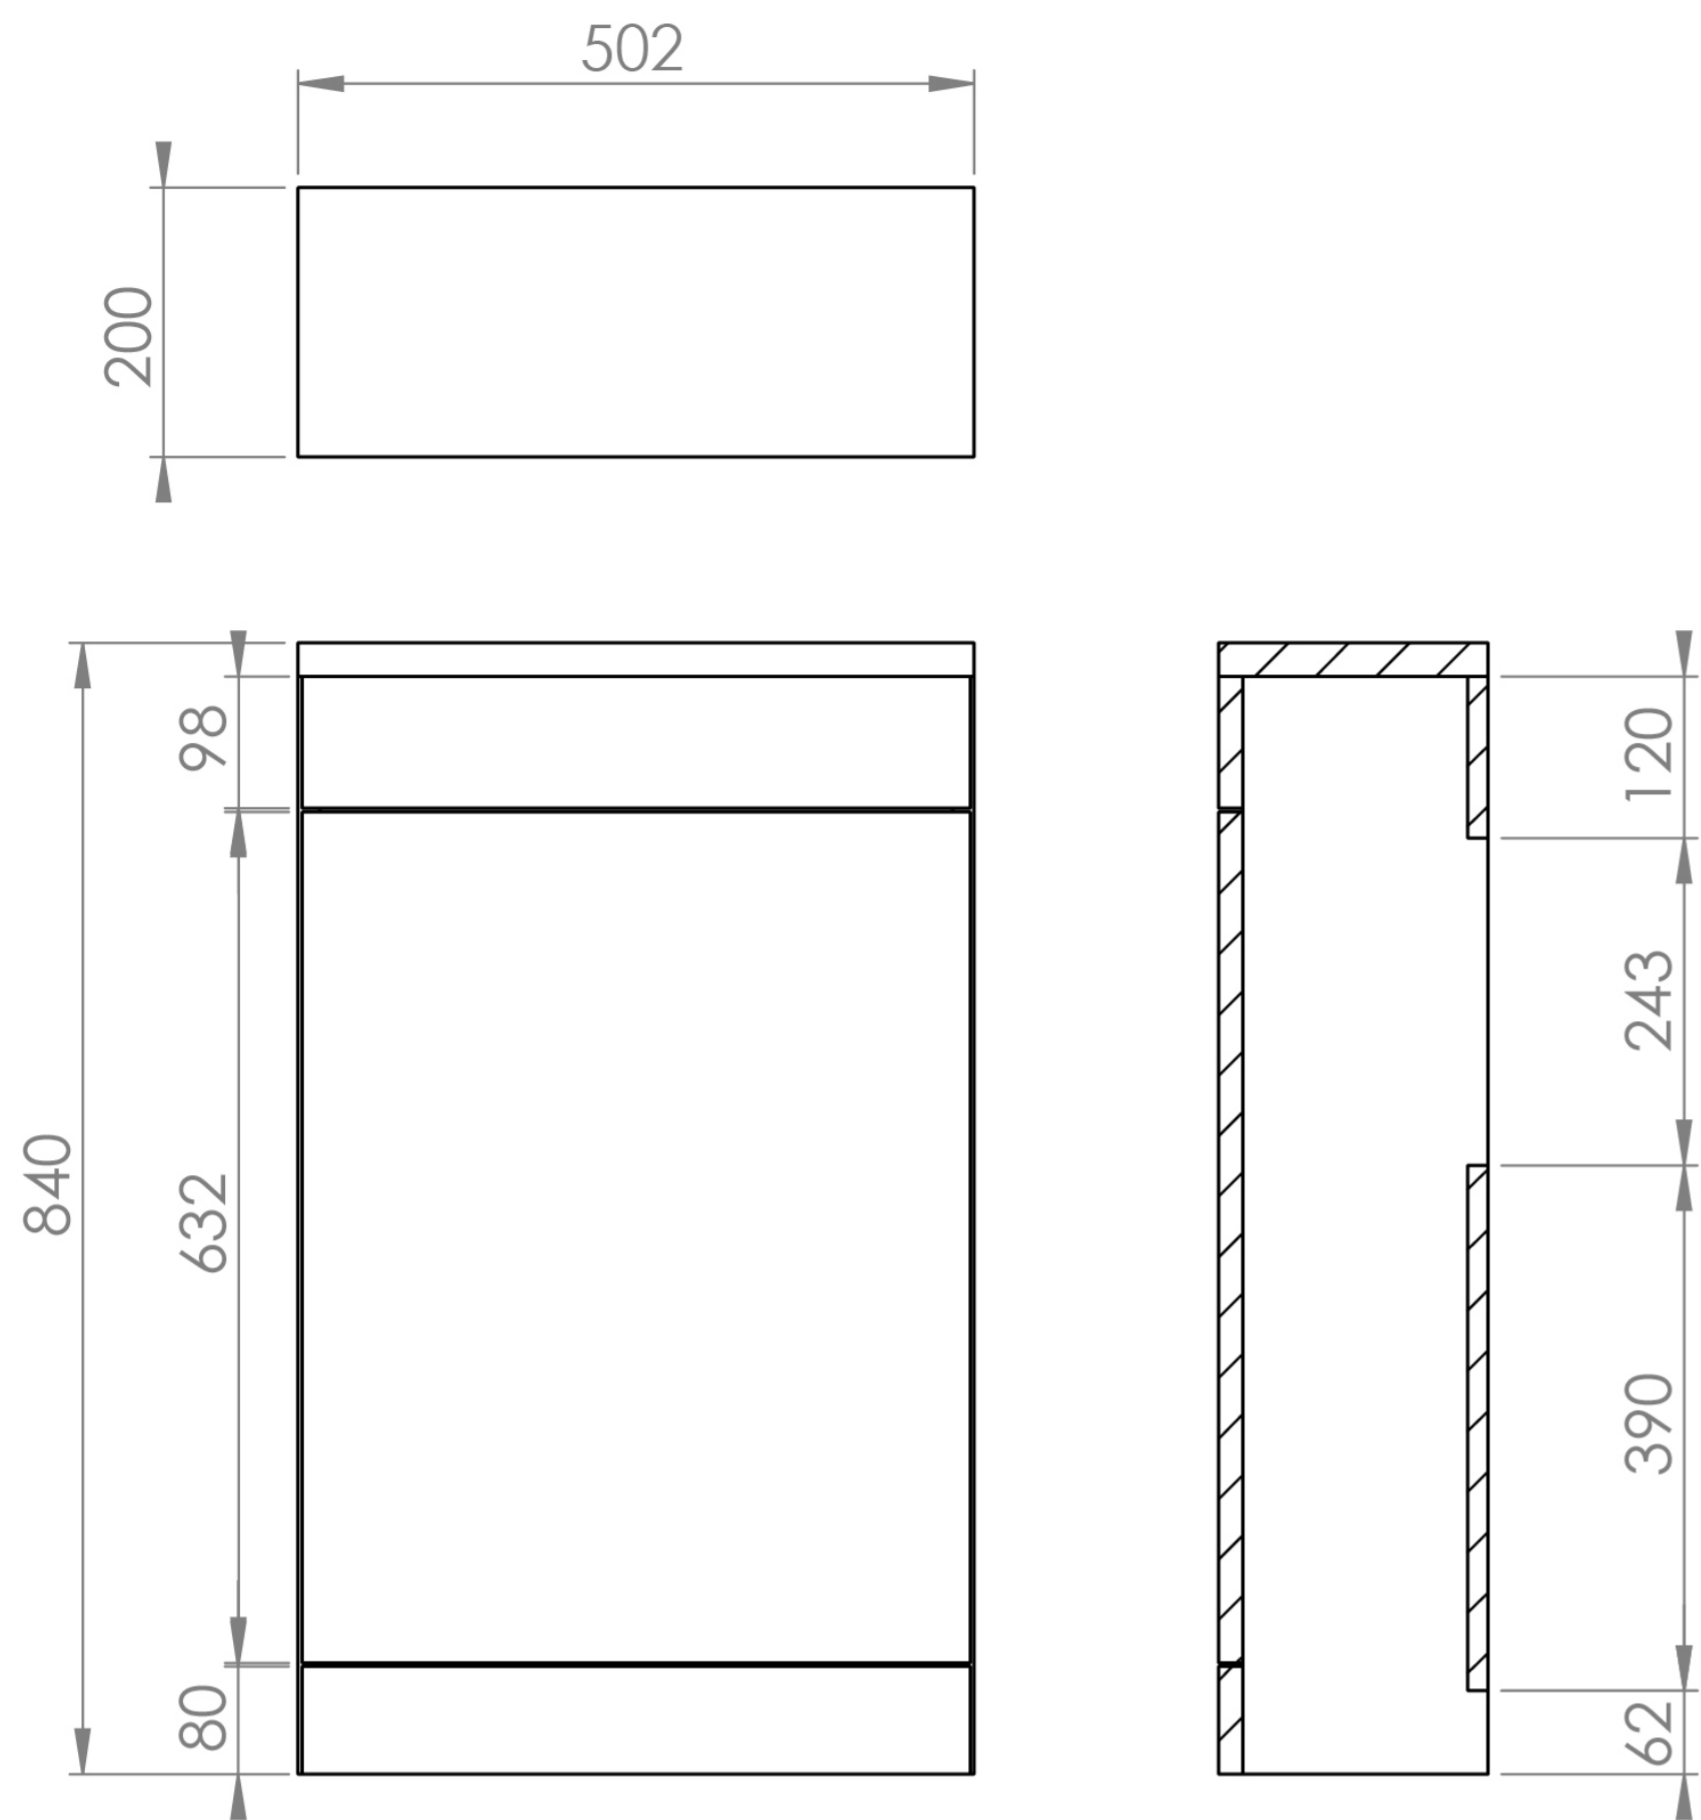

AUSTEN 50CM WC UNIT - MATTE IRON GREY

Product Code: AU050S.IG

PRODUCT INFORMATION

Finish:	Matte Iron Grey
Height:	840mm
Width:	502mm
Depth:	200mm
Material	MFC
Weight	12.77kg
Guarantee	5 years
Compatible Cistern(s)	HC2030

This AUSTEN WC unit in matte iron grey can pair with the AUSTEN back-to-wall or wall-hung WCs.

*Compatible with HC2030 cistern

TECHNICAL DRAWING

Saneux reserves the right to alter the specifications and product range without prior notice. Dimensions are given as a guide only. Dimensions should not be used for surrounding furniture, fixtures and fittings until the product is on site.