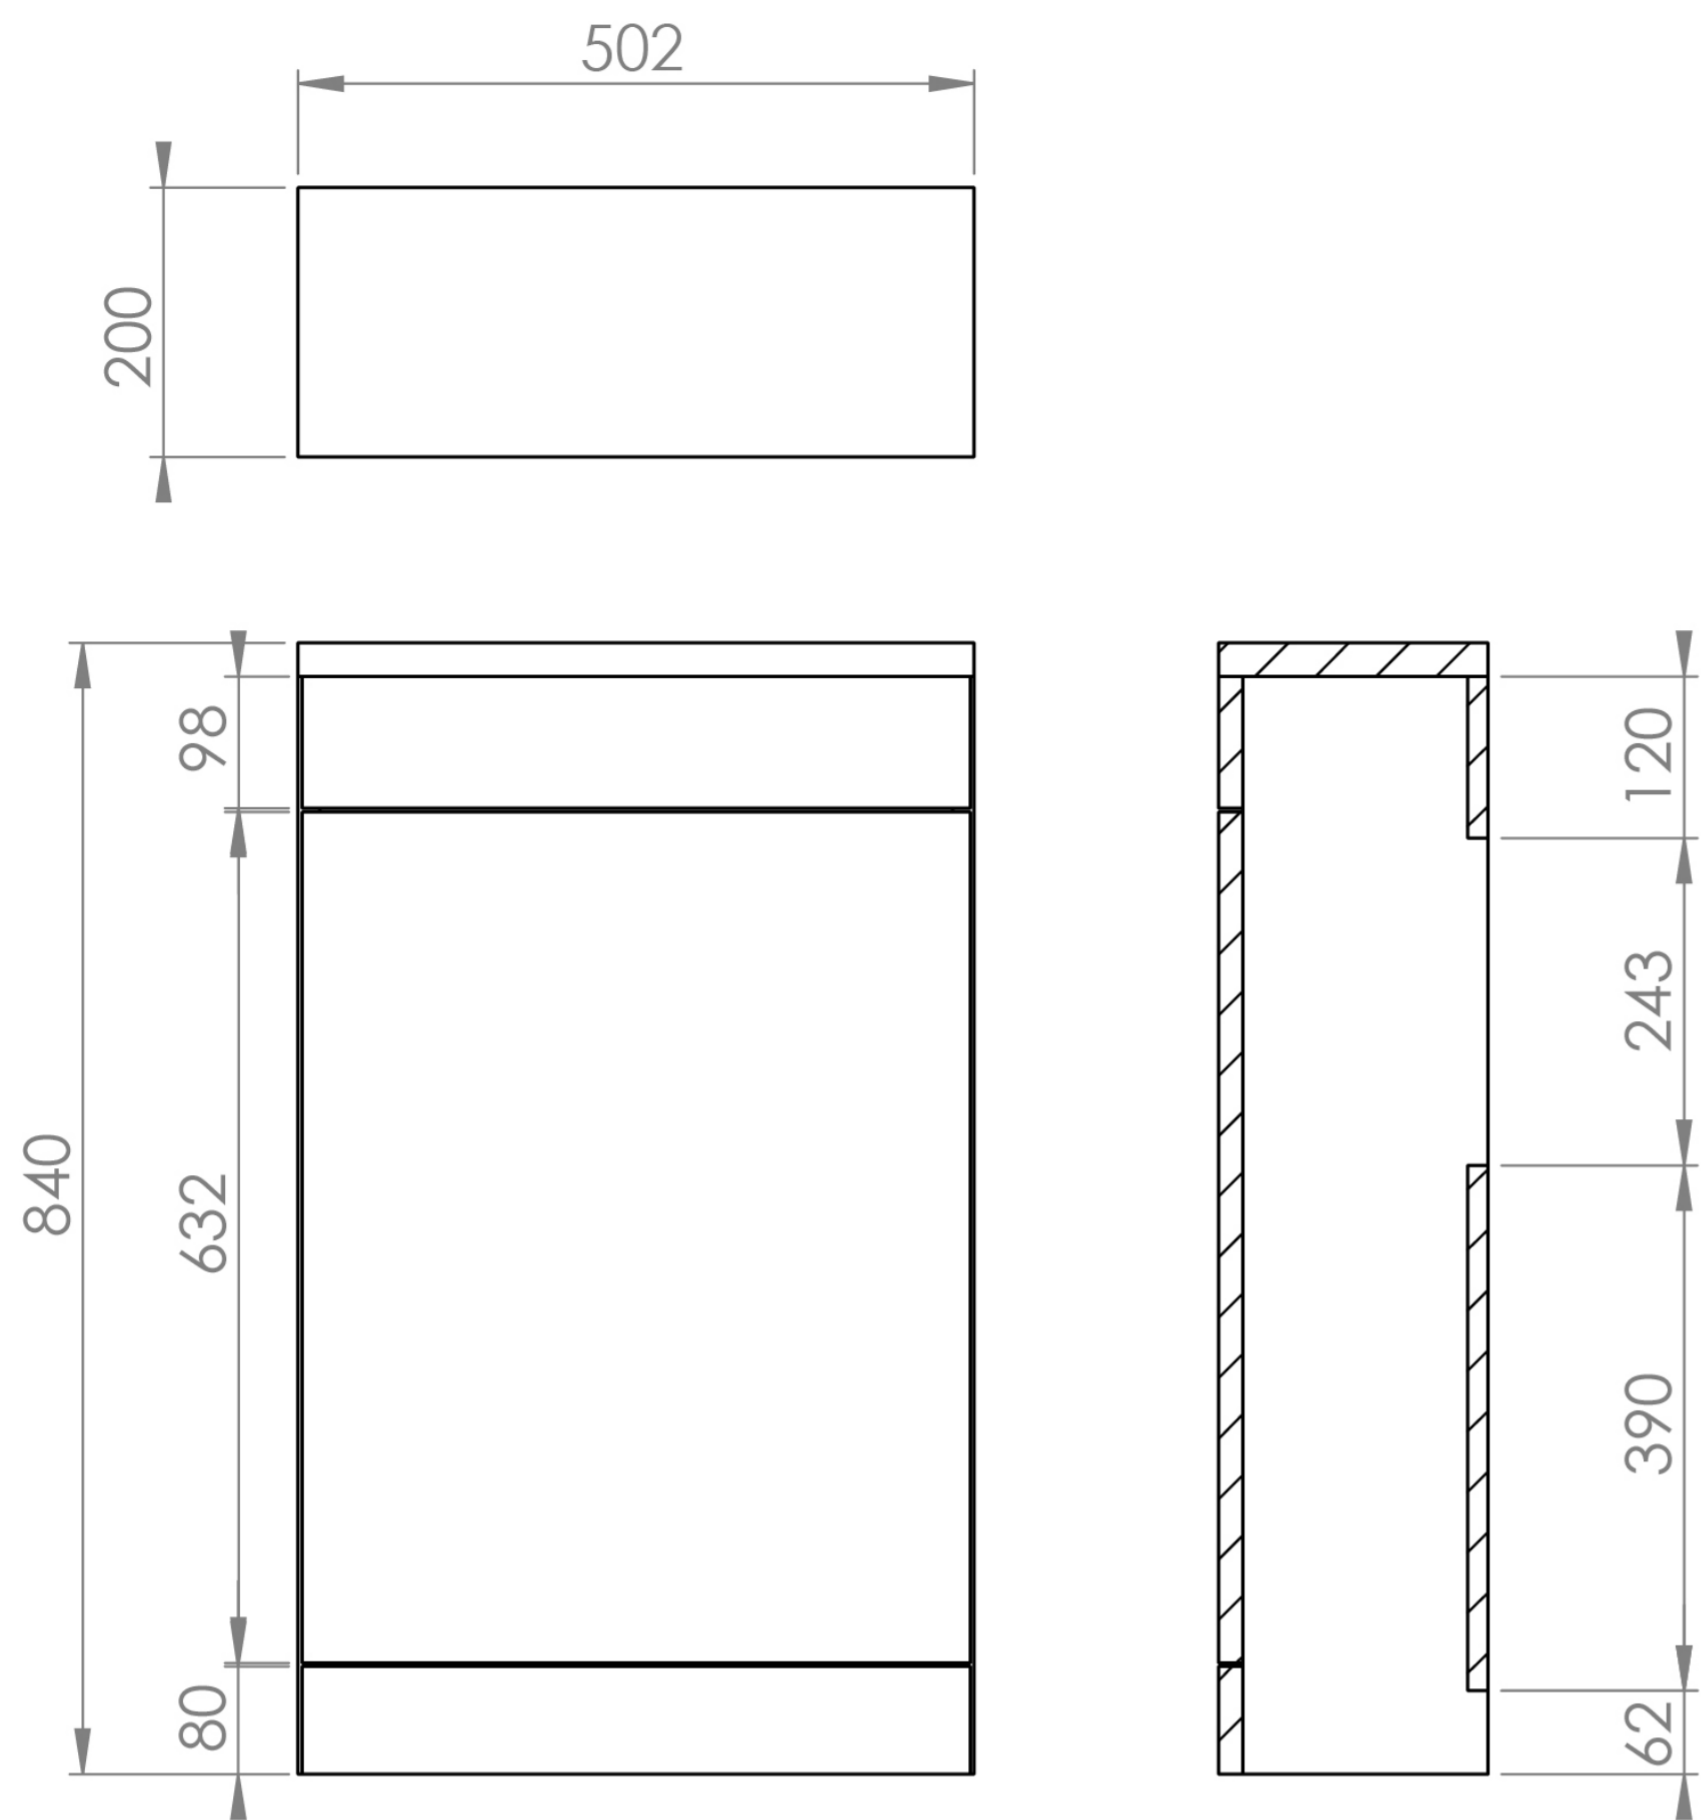

AUSTEN 50CM WC UNIT - GLOSS WHITE

Product Code: AU050S.GW

PRODUCT INFORMATION

Finish:	Gloss White
Height:	840mm
Width:	502mm
Depth:	200mm
Material	MFC
Weight	12.77kg
Guarantee	5 years
Compatible Cistern(s)	HC2030

This AUSTEN WC unit in gloss white can pair with the AUSTEN back-to-wall or wall-hung WCs.

*Compatible with HC2030 cistern

TECHNICAL DRAWING

Saneux reserves the right to alter the specifications and product range without prior notice. Dimensions are given as a guide only. Dimensions should not be used for surrounding furniture, fixtures and fittings until the product is on site.