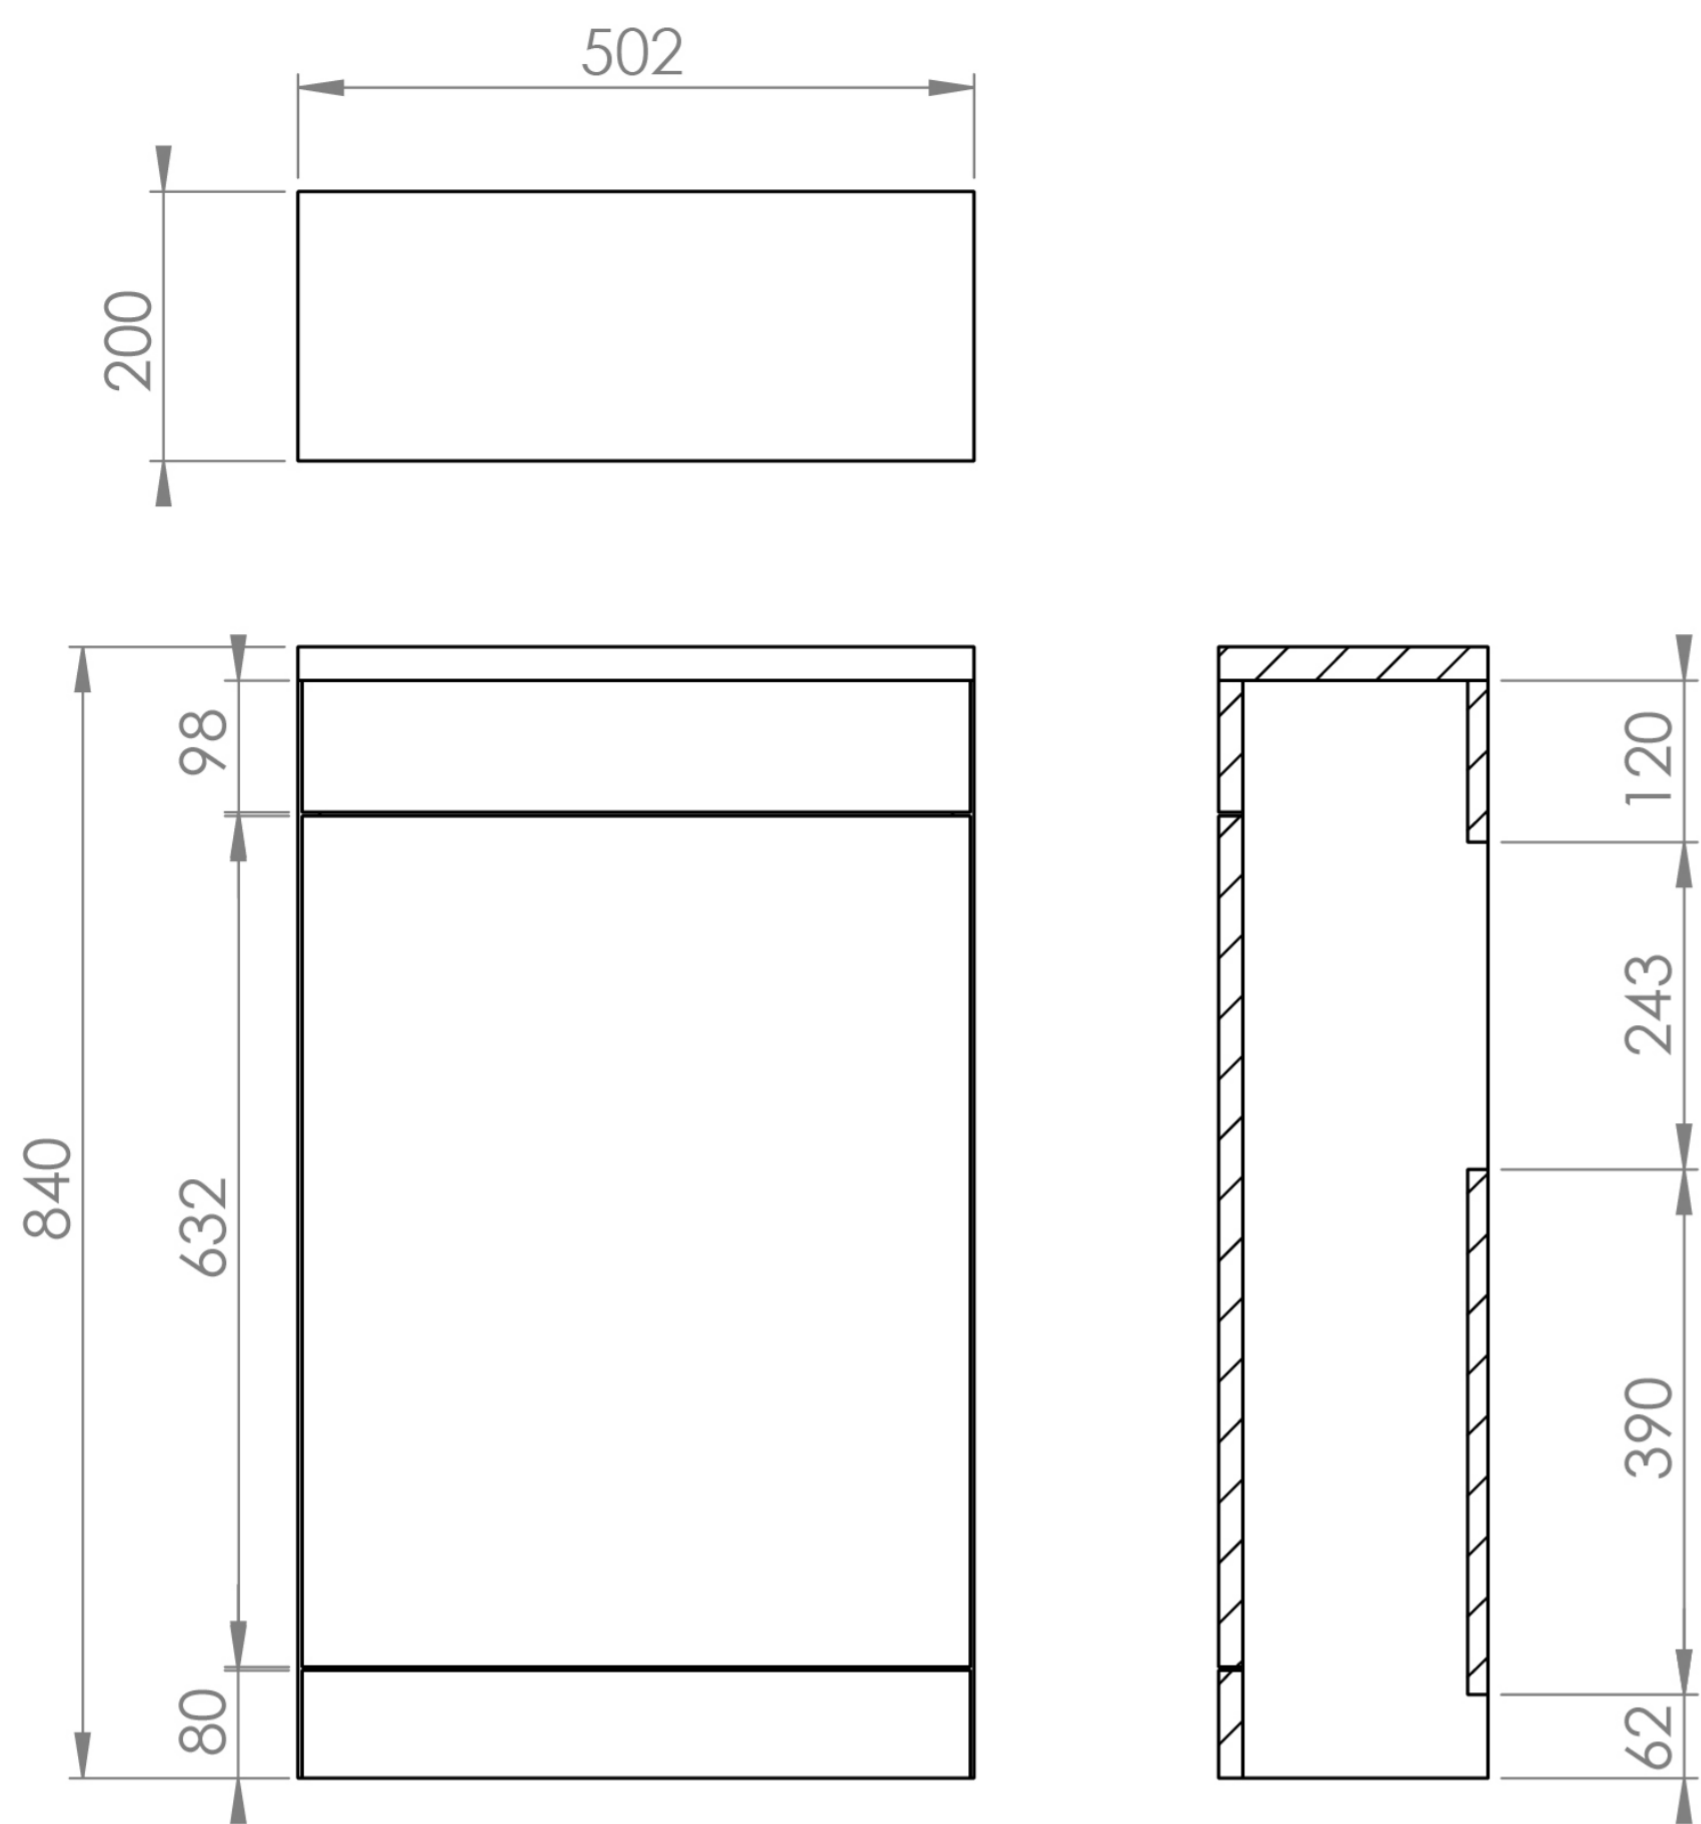

AUSTEN 50CM WC UNIT - GLOSS WHITE

Product Code: AU050S.GW

PRODUCT INFORMATION

Finish:	Gloss White
Height:	840mm
Width:	502mm
Depth:	200mm
Material	MFC
Weight	12.77kg
Guarantee	5 years
Compatible Cistern(s)	HC2030

This AUSTEN WC unit in gloss white can pair with the AUSTEN back-to-wall or wall-hung WCs.

*Compatible with HC2030 cistern

TECHNICAL DRAWING

Saneux reserves the right to alter the specifications and product range without prior notice. Dimensions are given as a guide only. Dimensions should not be used for surrounding furniture, fixtures and fittings until the product is on site.