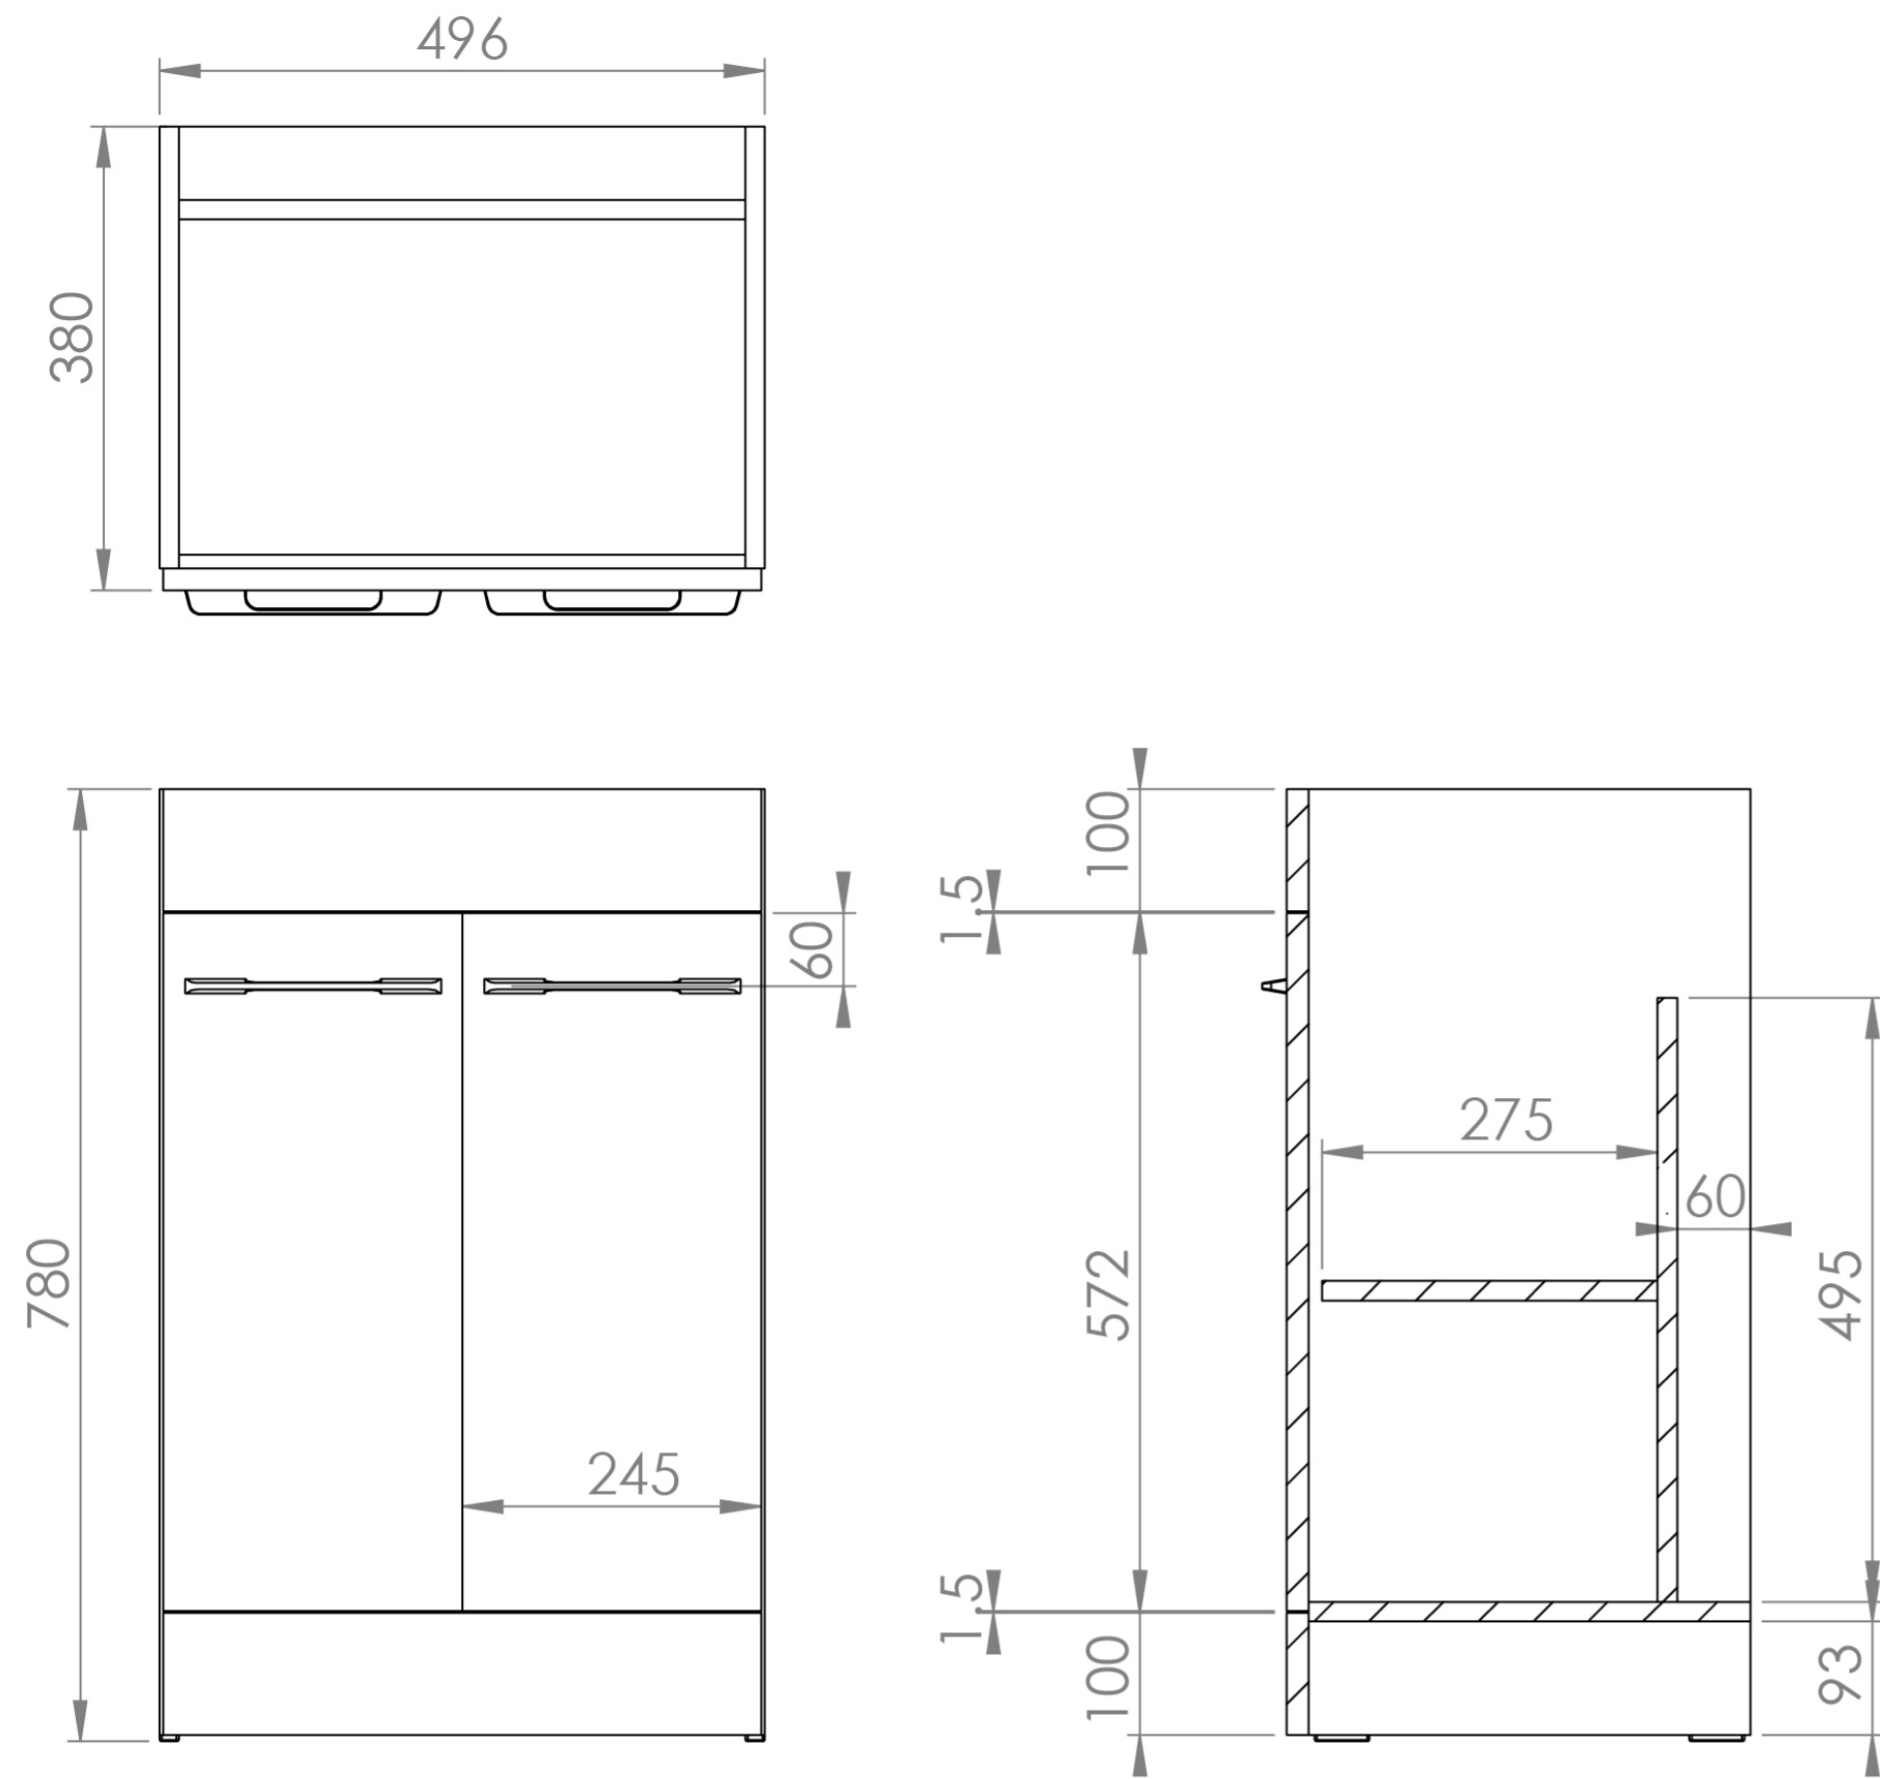

AUSTEN 50CM 2 DOOR FLOOR STANDING UNIT - MATTE WHITE

Product Code: AU050F.MW

PRODUCT INFORMATION

Finish:	Matte White
Height:	780mm
Width:	496mm
Depth:	380mm
Material	MFC
Weight	17.37kg
Shelf Quantity	1x wooden shelf
Guarantee	5 years
Configuration	2 Door
Door Type	Soft close
Compatible Basin(s)	50000, 50000.0TH
Compatible Countertop(s)	AU050T.GW, AU050T.IG, AU050T.MW, AU050T.EO, AU050T.MC, AU050T.C
Handle(s) Required	2, purchase separately
Other Features	Easy installation Quick release doors

This 50cm 2 door floor standing unit in the matte white finish provides plenty of storage space for your bathroom and it can be paired with either a countertop or a basin. The matte white finish is a lovely option if you want to have a classic and contemporary mix for your bathroom.

*Basin to be purchased separately
Compatible basins: 50000, 50000.0TH

**Handles to be purchased separately

TECHNICAL DRAWING

Saneux reserves the right to alter the specifications and product range without prior notice. Dimensions are given as a guide only. Dimensions should not be used for surrounding furniture, fixtures and fittings until the product is on site.