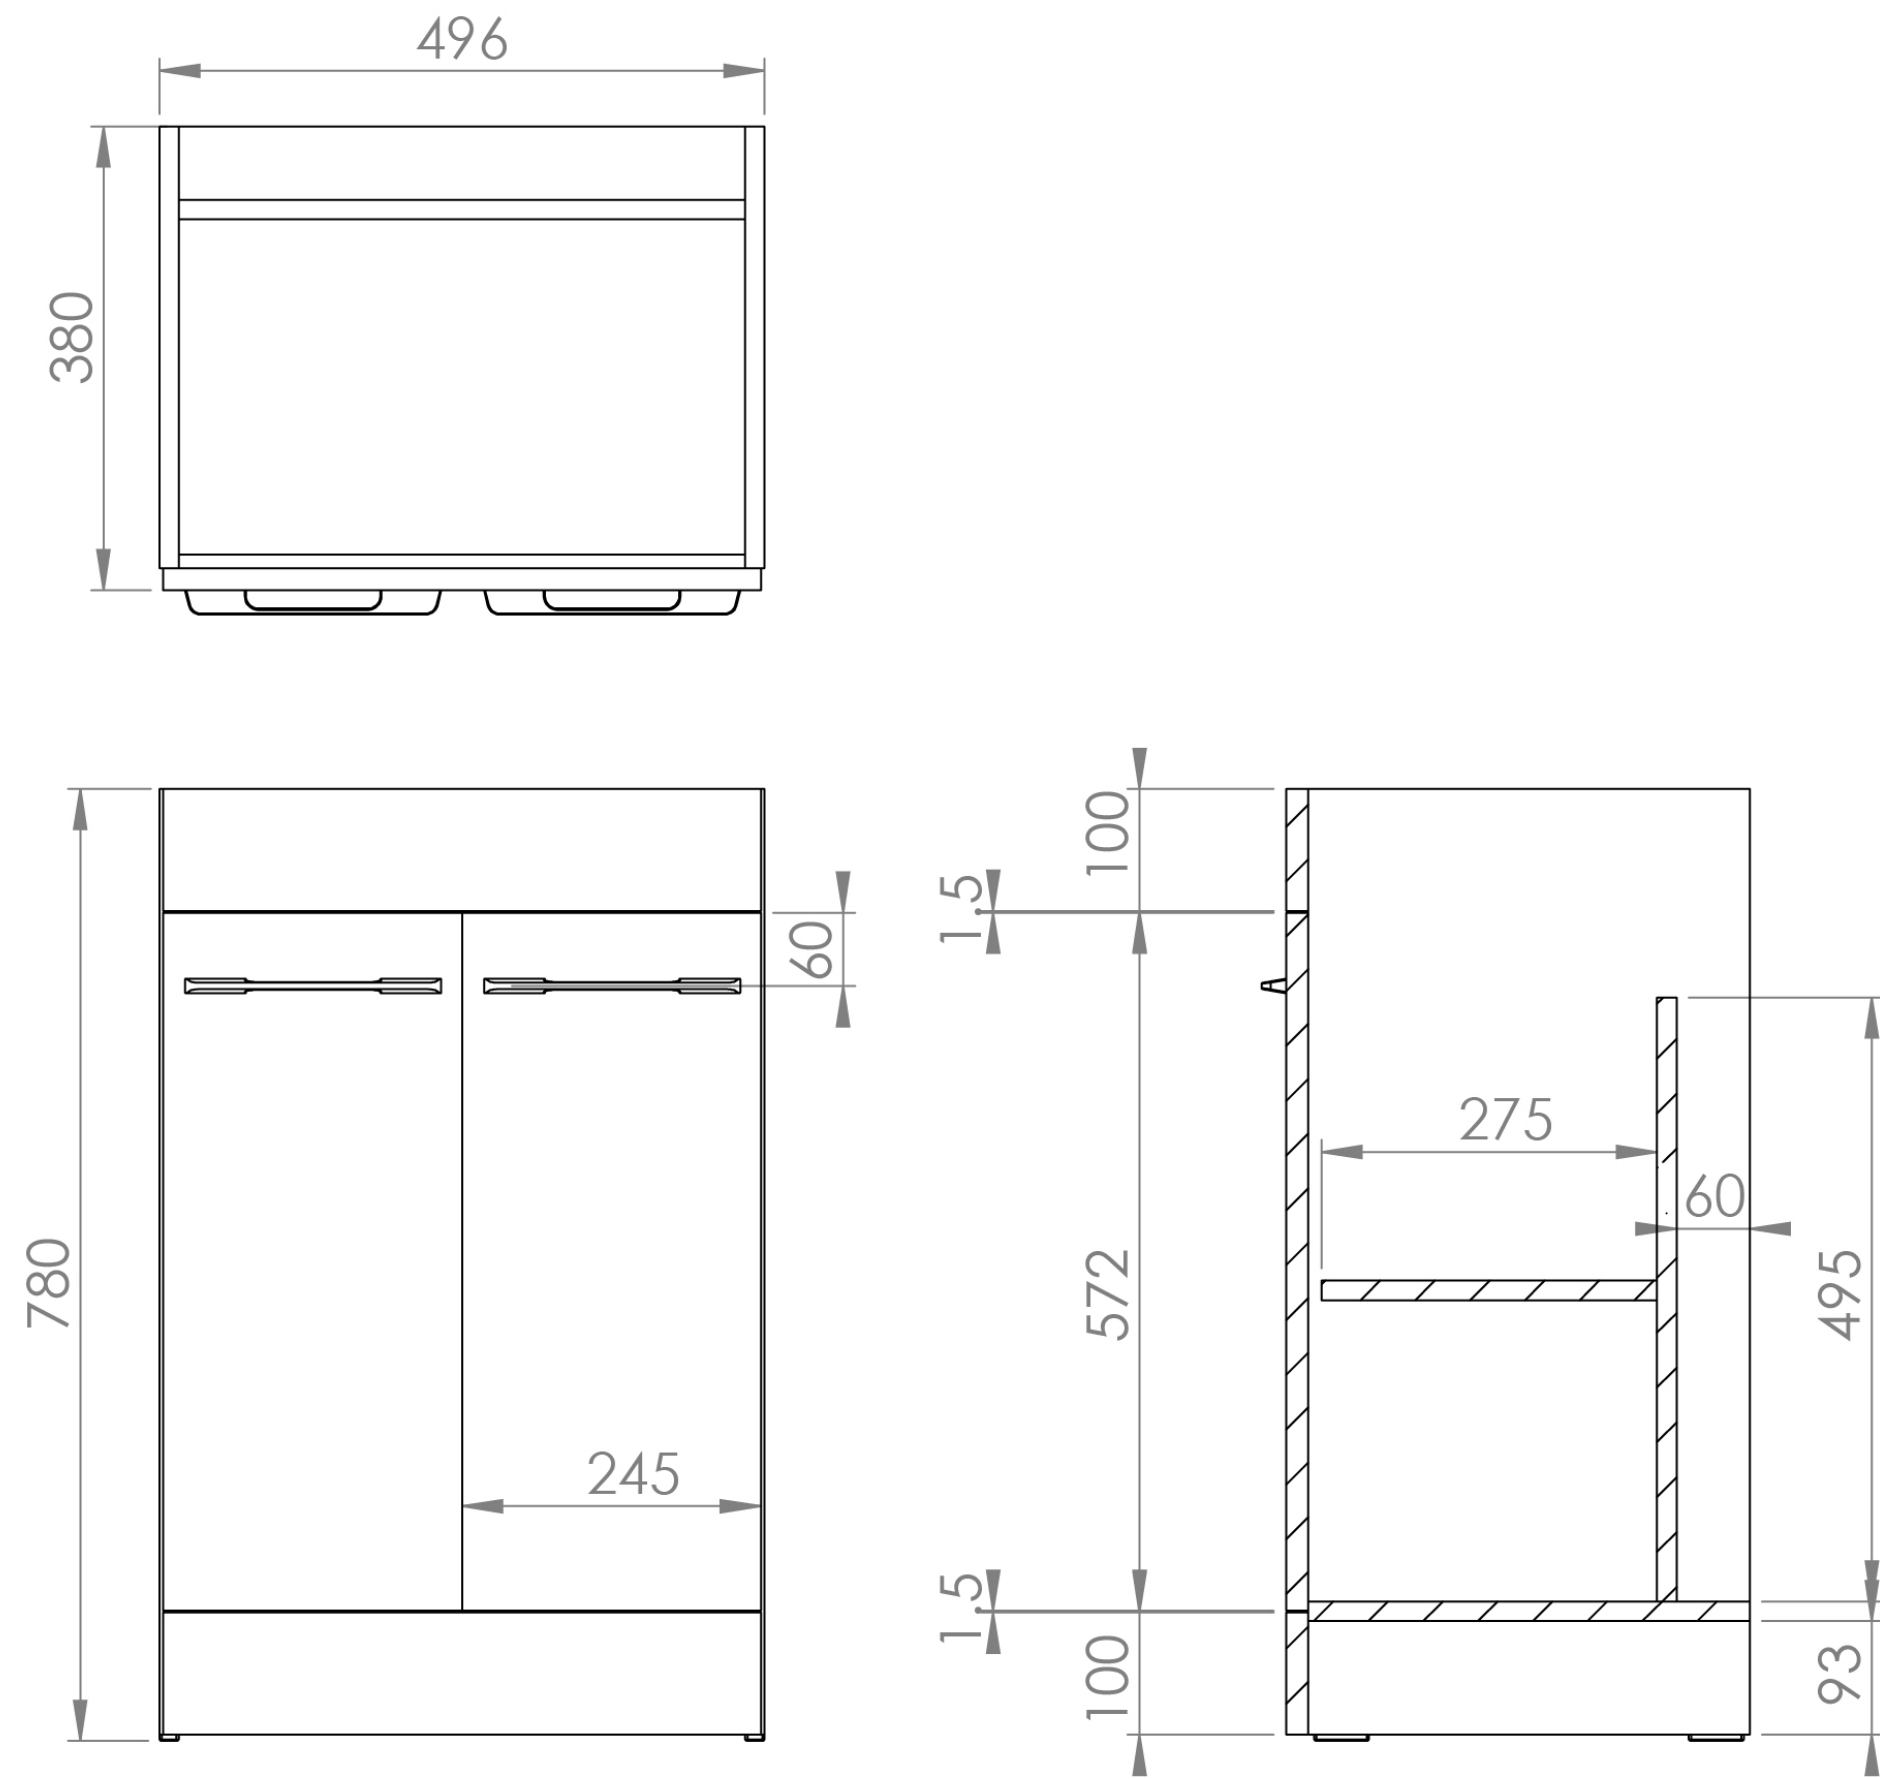

TECHNICAL DRAWING

Saneux reserves the right to alter the specifications and product range without prior notice. Dimensions are given as a guide only. Dimensions should not be used for surrounding furniture, fixtures and fittings until the product is on site.

<https://saneux.com/products/austen-50cm-2-door-floor-standing-unit-matte-white>