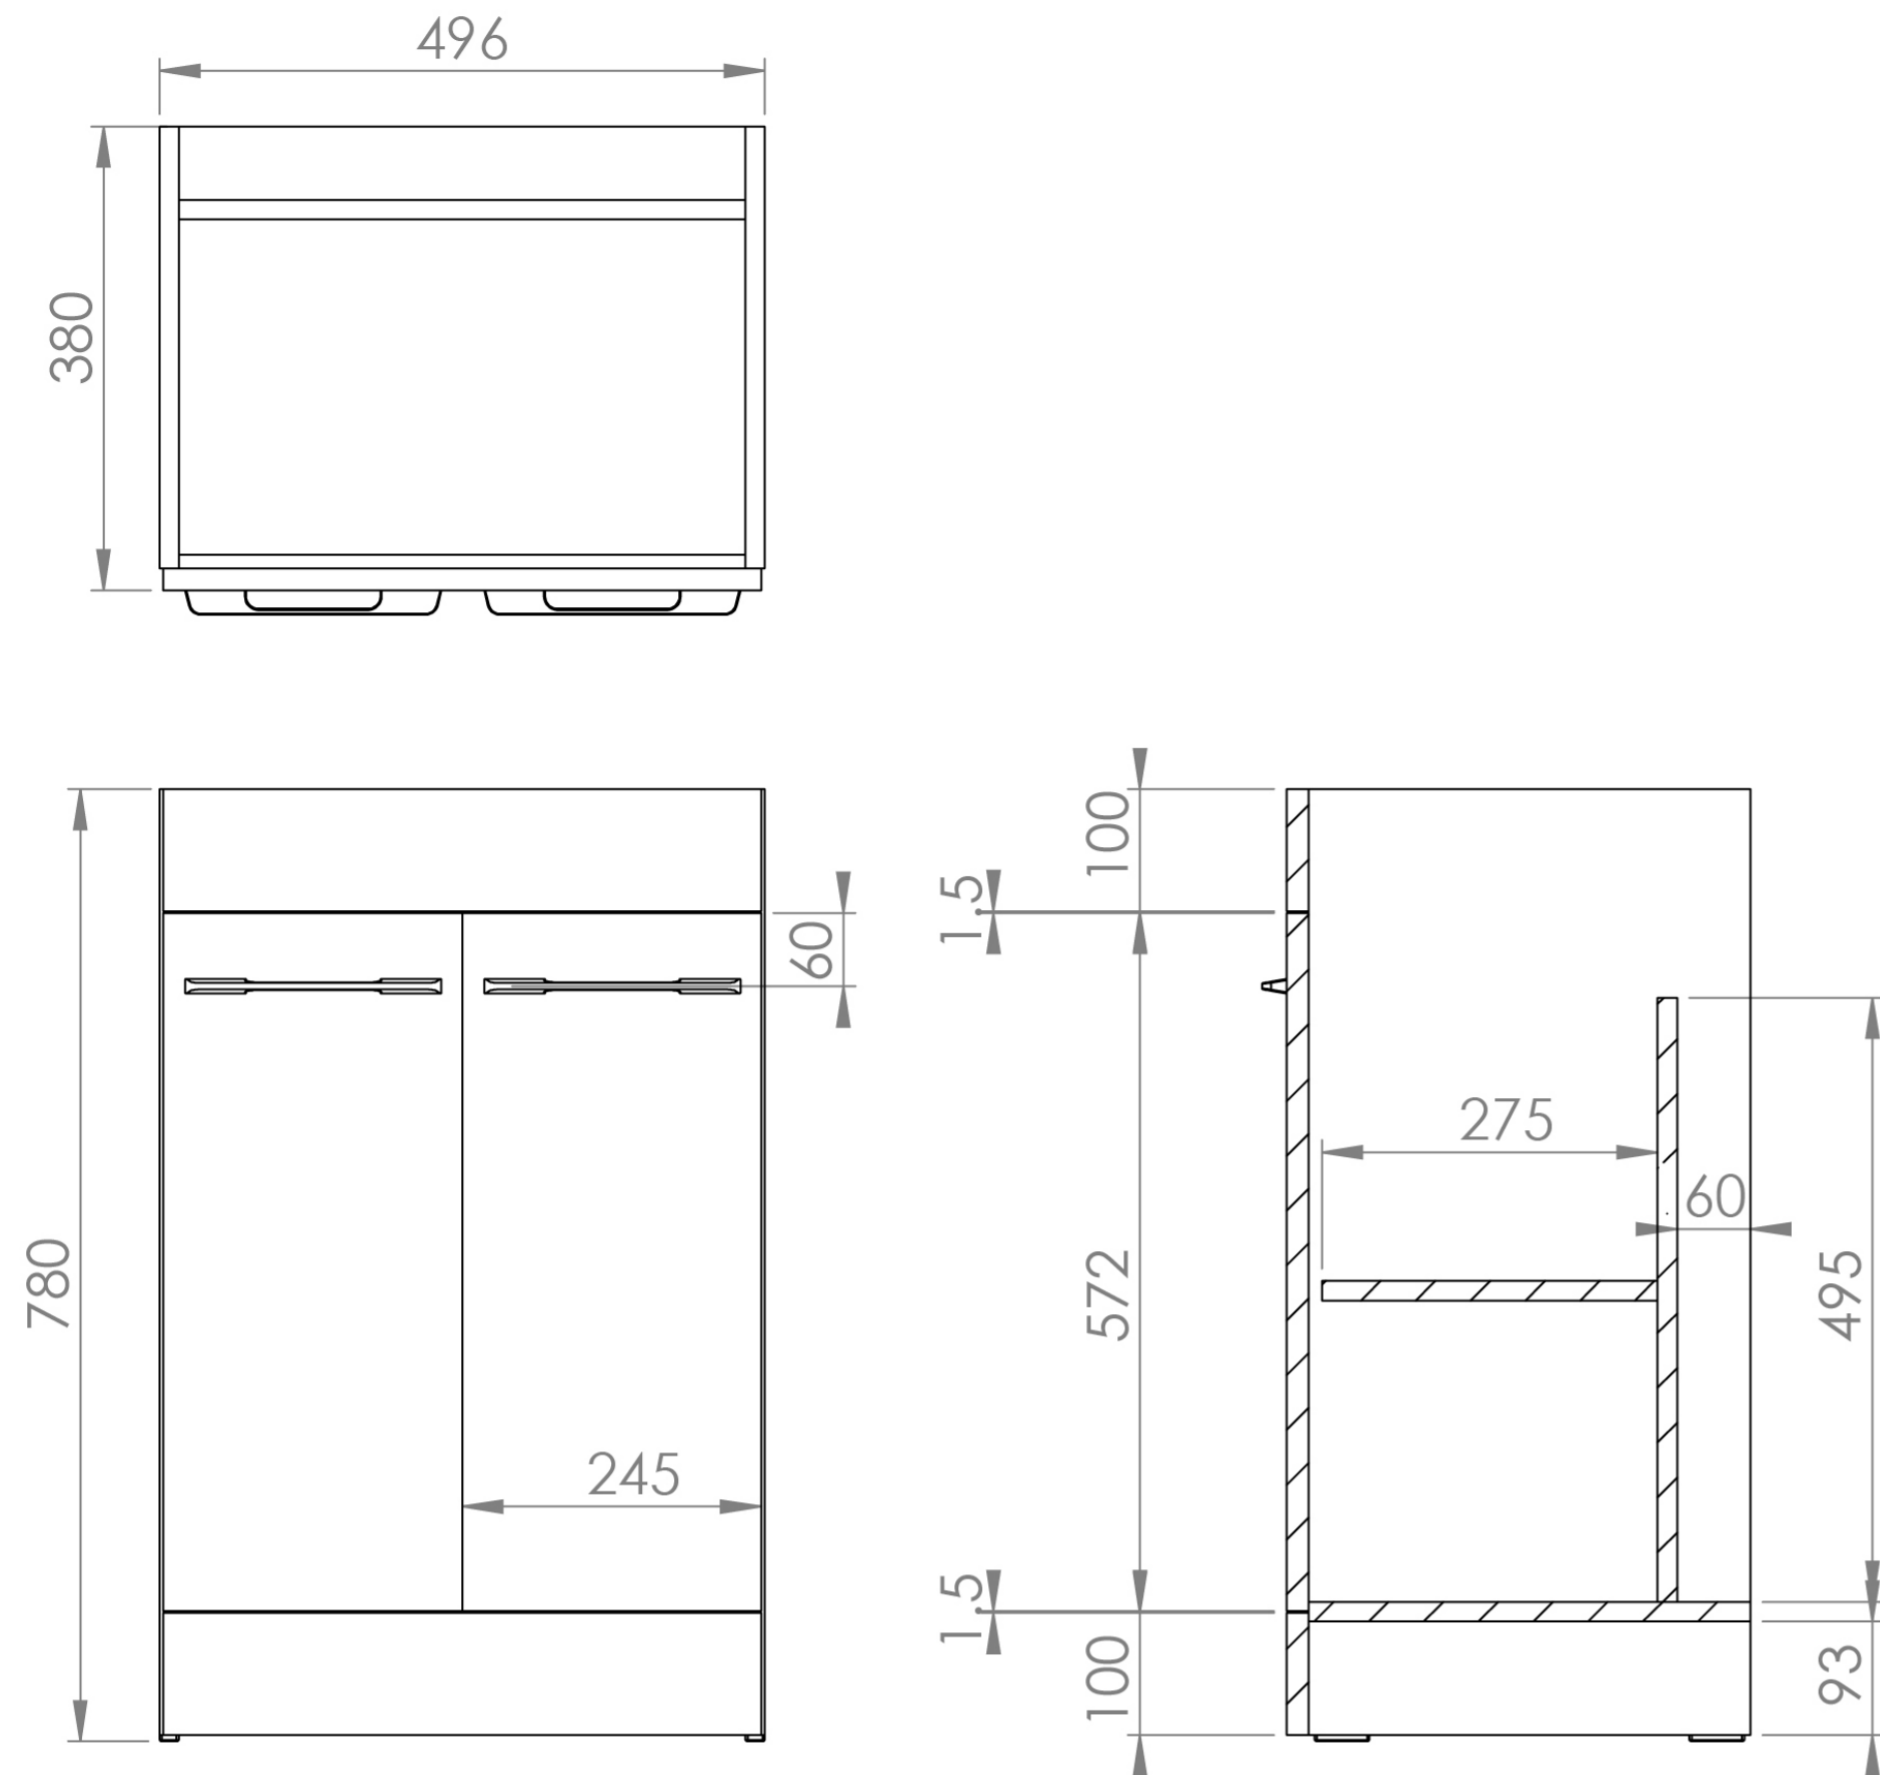

AUSTEN 50CM 2 DOOR FLOOR STANDING UNIT - MATTE WHITE

Product Code: AU050F.MW

PRODUCT INFORMATION

Finish:	Matte White
Height:	780mm
Width:	496mm
Depth:	380mm
Material	MFC
Weight	17.37kg
Shelf Quantity	1x wooden shelf
Guarantee	5 years
Configuration	2 Door
Door Type	Soft close
Compatible Basin(s)	50000, 50000.0TH
Compatible Countertop(s)	AU050T.GW, AU050T.IG, AU050T.MW, AU050T.EO, AU050T.MC, AU050T.C
Handle(s) Required	2, purchase separately
Other Features	Easy installation Quick release doors

This 50cm 2 door floor standing unit in the matte white finish provides plenty of storage space for your bathroom and it can be paired with either a countertop or a basin. The matte white finish is a lovely option if you want to have a classic and contemporary mix for your bathroom.

*Basin to be purchased separately
Compatible basins: 50000, 50000.0TH

**Handles to be purchased separately

TECHNICAL DRAWING

Saneux reserves the right to alter the specifications and product range without prior notice. Dimensions are given as a guide only. Dimensions should not be used for surrounding furniture, fixtures and fittings until the product is on site.