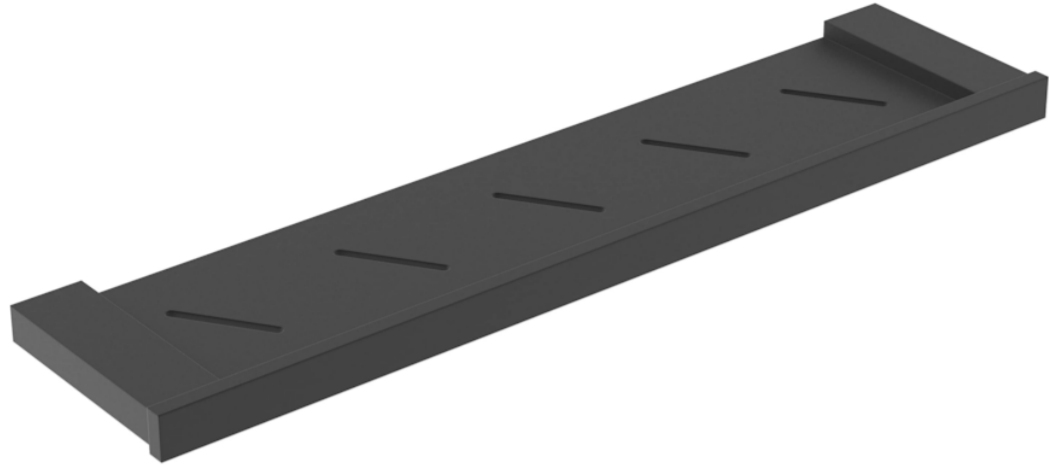

PULSE 57CM SHELF - MATTE BLACK

Product Code: PU365.MB

PRODUCT INFORMATION

Finish:	Matte Black (Electroplated)
Height:	25mm
Width:	575mm
Depth:	135mm
Material:	Brass
Weight:	1.35kg

DESCRIPTION

The new PULSE accessories collection will bring a unique style to your bathroom that will compliment any basin, unit and brassware. These accessories are available in both chrome and matte black so you can add the perfect finishing touches to your desired bathroom. With its squared edges and subtle hints of curves, this collection will work particularly well with our TOOGA and FUJI brassware ranges which are both also available in chrome and matte black.

<https://saneux.com/products/pulse-57cm-shelf-matte-black>