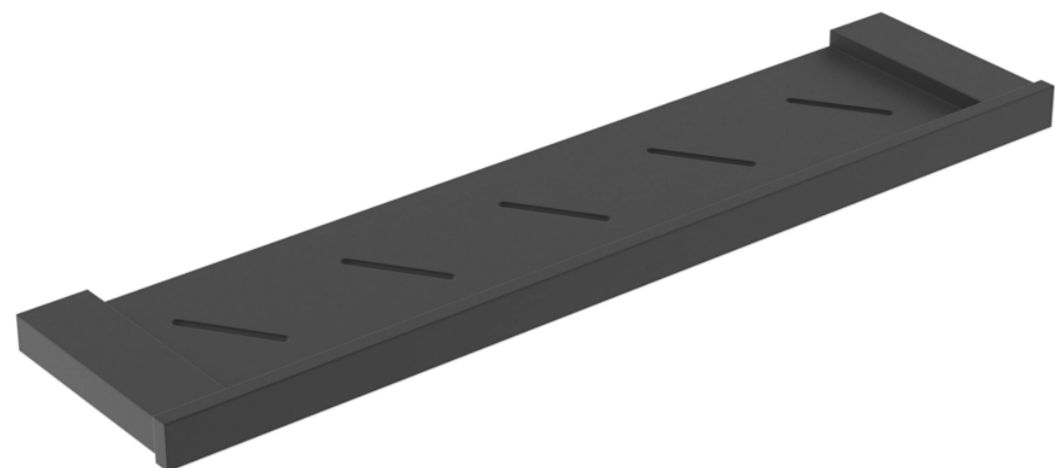

## PULSE 57CM SHELF - MATTE BLACK

---

**Product Code:** PU365.MB

---

### DESCRIPTION

The new PULSE accessories collection will bring a unique style to your bathroom that will compliment any basin, unit and brassware. These accessories are available in both chrome and matte black so you can add the perfect finishing touches to your desired bathroom. With its squared edges and subtle hints of curves, this collection will work particularly well with our TOOGA and FUJI brassware ranges which are both also available in chrome and matte black.

### PRODUCT INFORMATION

<b>Finish:</b>	Matte Black (Electroplated)
<b>Height:</b>	25mm
<b>Width:</b>	575mm
<b>Depth:</b>	135mm
<b>Material</b>	Brass
<b>Weight</b>	1.35kg