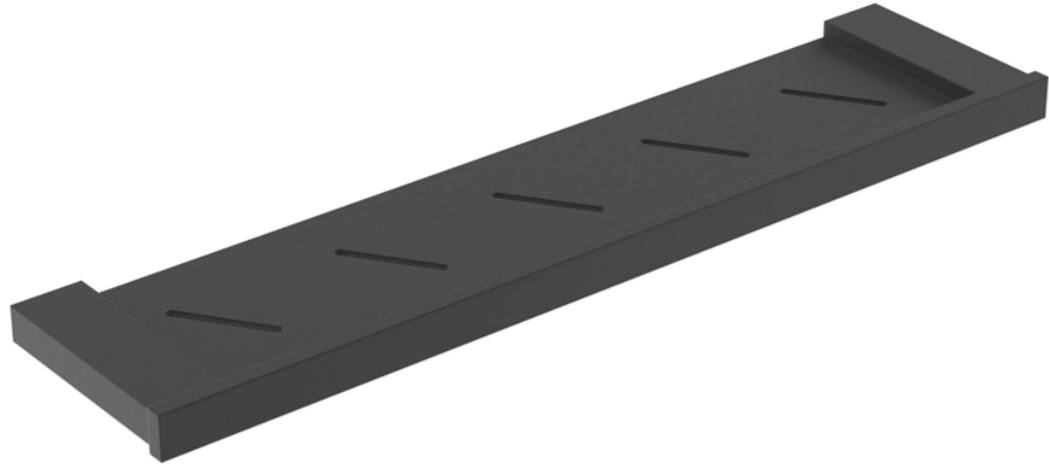

## PULSE 57CM SHELF - MATTE BLACK

**Product Code:** PU365.MB

---

### PRODUCT INFORMATION

<b>Finish:</b>	Matte Black (Electroplated)
<b>Height:</b>	25mm
<b>Width:</b>	575mm
<b>Depth:</b>	135mm
<b>Material:</b>	Brass
<b>Weight:</b>	1.35kg

---

### DESCRIPTION

The new PULSE accessories collection will bring a unique style to your bathroom that will compliment any basin, unit and brassware. These accessories are available in both chrome and matte black so you can add the perfect finishing touches to your desired bathroom. With its squared edges and subtle hints of curves, this collection will work particularly well with our TOOGA and FUJI brassware ranges which are both also available in chrome and matte black.