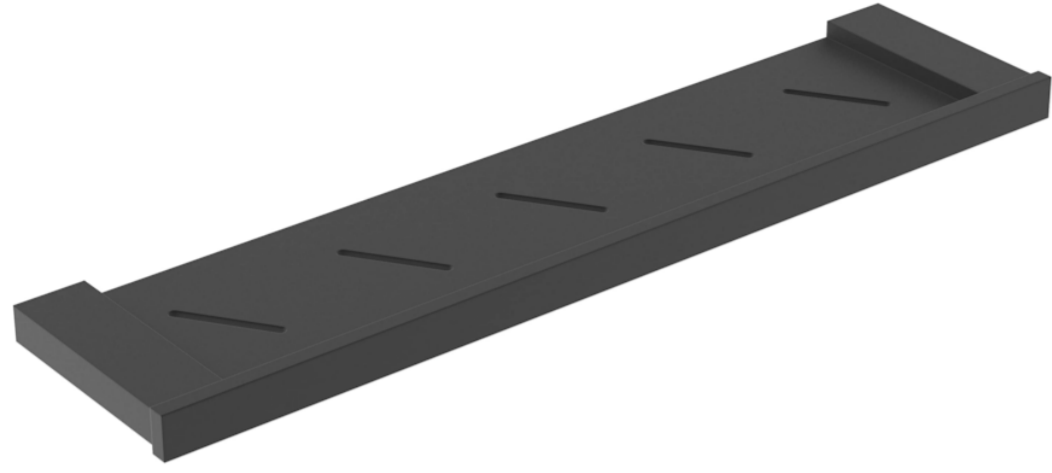

PULSE 57CM SHELF - MATTE BLACK

Product Code: PU365.MB

DESCRIPTION

The new PULSE accessories collection will bring a unique style to your bathroom that will compliment any basin, unit and brassware. These accessories are available in both chrome and matte black so you can add the perfect finishing touches to your desired bathroom. With its squared edges and subtle hints of curves, this collection will work particularly well with our TOOGA and FUJI brassware ranges which are both also available in chrome and matte black.

PRODUCT INFORMATION

| | |
|-----------------|-----------------------------|
| Finish: | Matte Black (Electroplated) |
| Height: | 25mm |
| Width: | 575mm |
| Depth: | 135mm |
| Material | Brass |
| Weight | 1.35kg |

<https://saneux.com/products/pulse-57cm-shelf-matte-black>