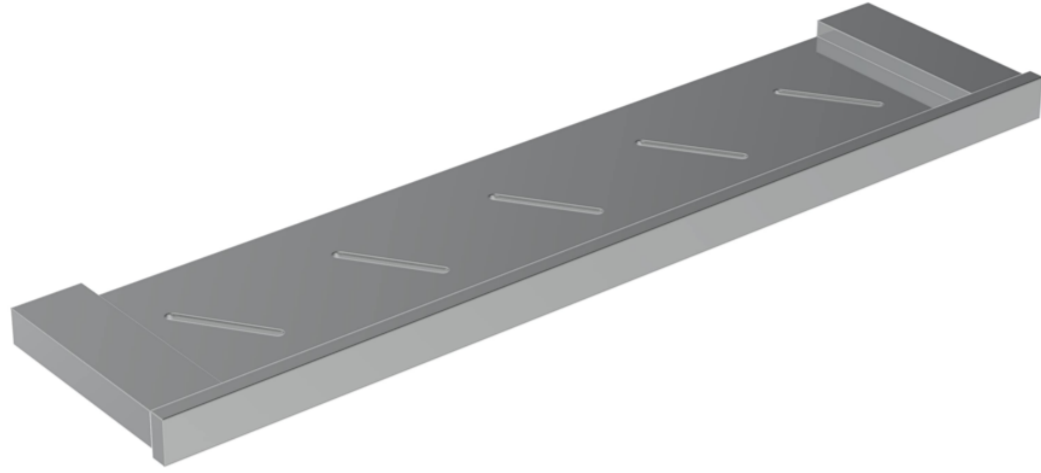

PULSE 57CM SHELF - CHROME

Product Code: PU365

PRODUCT INFORMATION

Finish:	Chrome
Height:	25mm
Width:	575mm
Depth:	135mm
Material	Brass
Weight	1.35kg

DESCRIPTION

The new PULSE accessories collection will bring a unique style to your bathroom that will compliment any basin, unit and brassware. These accessories are available in both chrome and matte black so you can add the perfect finishing touches to your desired bathroom. With its squared edges and subtle hints of curves, this collection will work particularly well with our TOOGA and FUJI brassware ranges which are both also available in chrome and matte black.

<https://saneux.com/products/pulse-57cm-shelf-chrome>