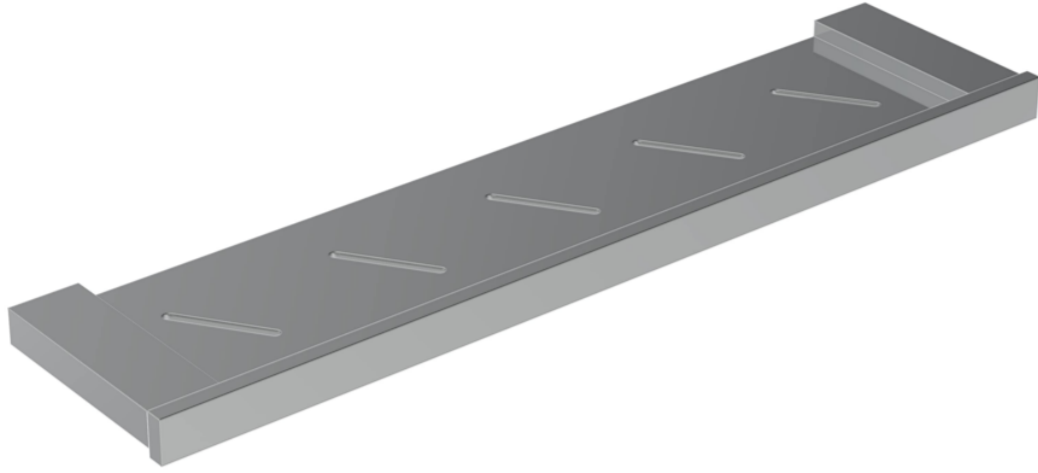

PULSE 57CM SHELF - CHROME

Product Code: PU365

PRODUCT INFORMATION

Finish:	Chrome
Height:	25mm
Width:	575mm
Depth:	135mm
Material:	Brass
Weight:	1.35kg

DESCRIPTION

The new PULSE accessories collection will bring a unique style to your bathroom that will compliment any basin, unit and brassware. These accessories are available in both chrome and matte black so you can add the perfect finishing touches to your desired bathroom. With its squared edges and subtle hints of curves, this collection will work particularly well with our TOOGA and FUJI brassware ranges which are both also available in chrome and matte black.

<https://saneux.com/products/pulse-57cm-shelf-chrome>