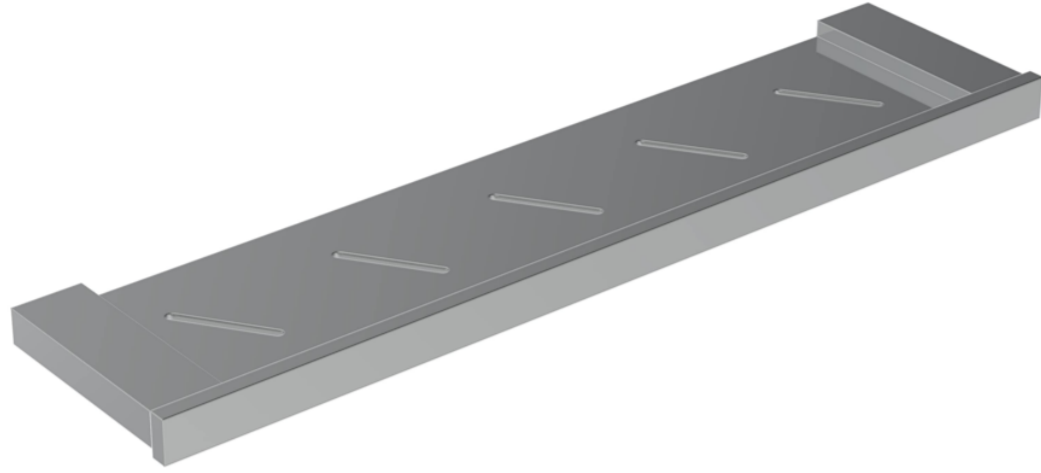

PULSE 57CM SHELF - CHROME

Product Code: PU365

PRODUCT INFORMATION

Finish:	Chrome
Height:	25mm
Width:	575mm
Depth:	135mm
Material:	Brass
Weight:	1.35kg

DESCRIPTION

The new PULSE accessories collection will bring a unique style to your bathroom that will compliment any basin, unit and brassware. These accessories are available in both chrome and matte black so you can add the perfect finishing touches to your desired bathroom. With its squared edges and subtle hints of curves, this collection will work particularly well with our TOOGA and FUJI brassware ranges which are both also available in chrome and matte black.

<https://saneux.com/products/pulse-57cm-shelf-chrome>