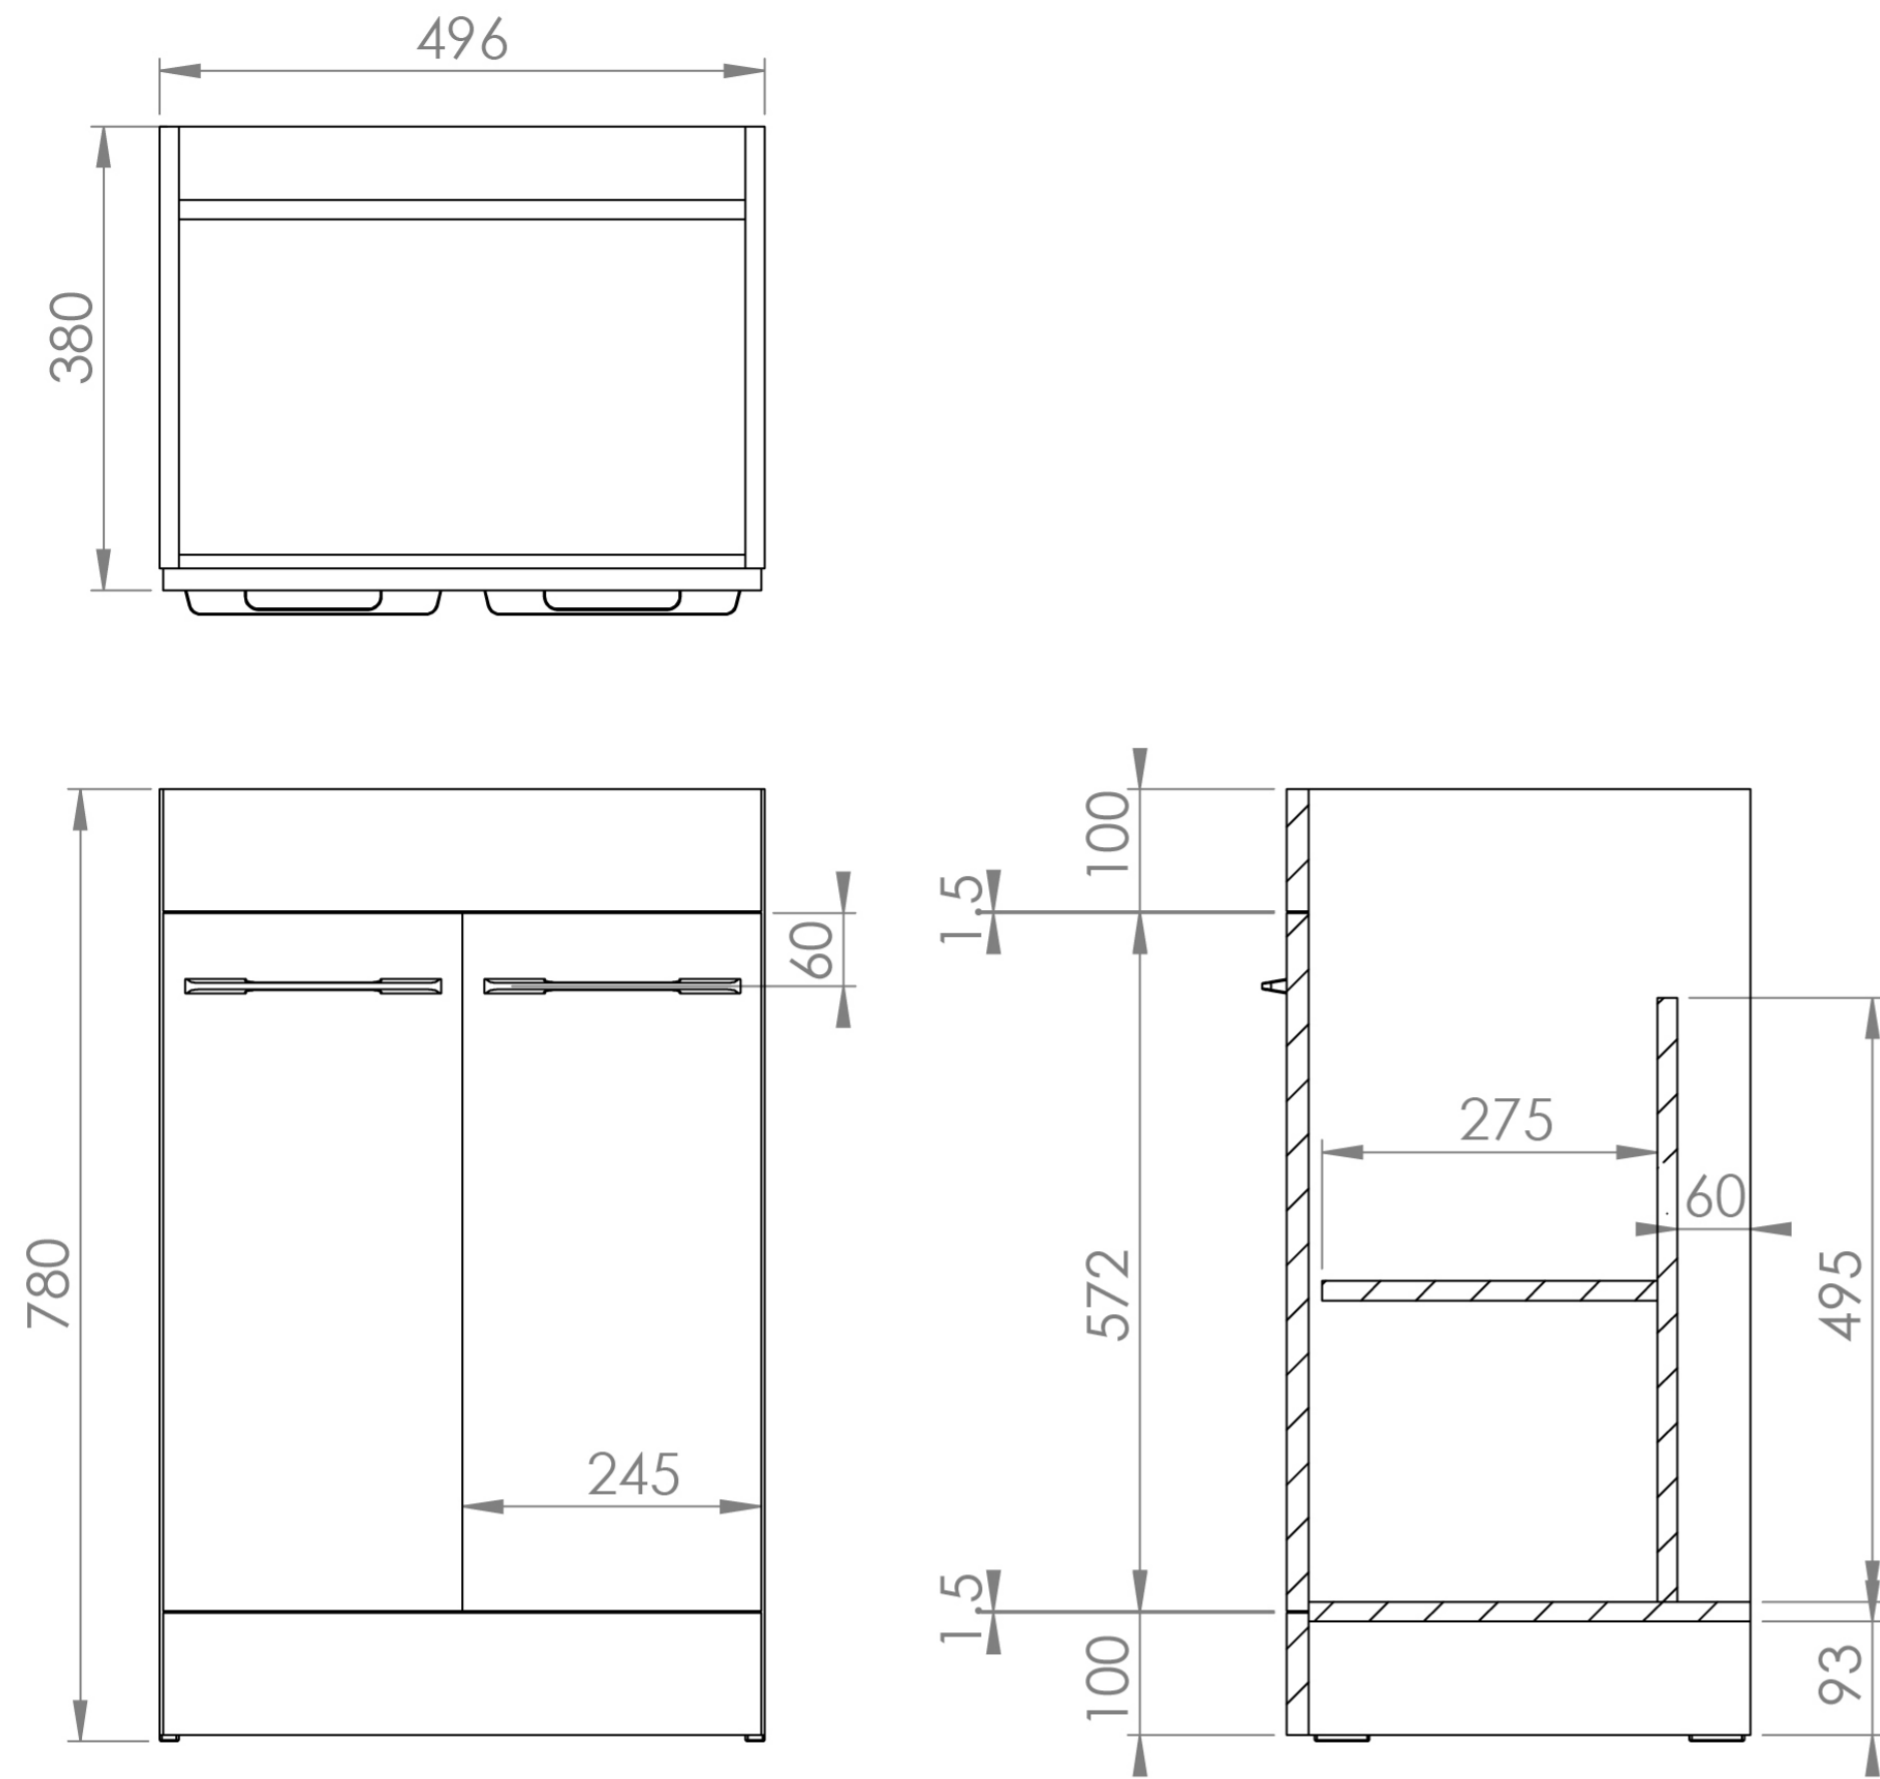

AUSTEN 50CM 2 DOOR FLOOR STANDING UNIT - MATTE IRON GREY

Product Code: AU050F.IG

PRODUCT INFORMATION

Finish:	Matte Iron Grey
Height:	780mm
Width:	496mm
Depth:	380mm
Material	MFC
Weight	17.37kg
Shelf Quantity	1x wooden shelf
Guarantee	5 years
Configuration	2 Door
Door Type	Soft close
Compatible Basin(s)	50000, 50000.0TH
Compatible Countertop(s)	AU050T.GW, AU050T.IG, AU050T.MW, AU050T.EO, AU050T.MC, AU050T.C
Handle(s) Required	2, purchase separately
Other Features	Easy installation Quick release doors

This 50cm 2 door floor standing unit in the matte iron grey finish provides plenty of storage space for your bathroom and it can be paired with either a countertop or a basin. The matte iron grey finish is the perfect option if you want a more modern look for your bathroom.

*Basin to be purchased separately
Compatible basins: 50000, 50000.0TH

**Handles to be purchased separately

TECHNICAL DRAWING

Saneux reserves the right to alter the specifications and product range without prior notice. Dimensions are given as a guide only. Dimensions should not be used for surrounding furniture, fixtures and fittings until the product is on site.