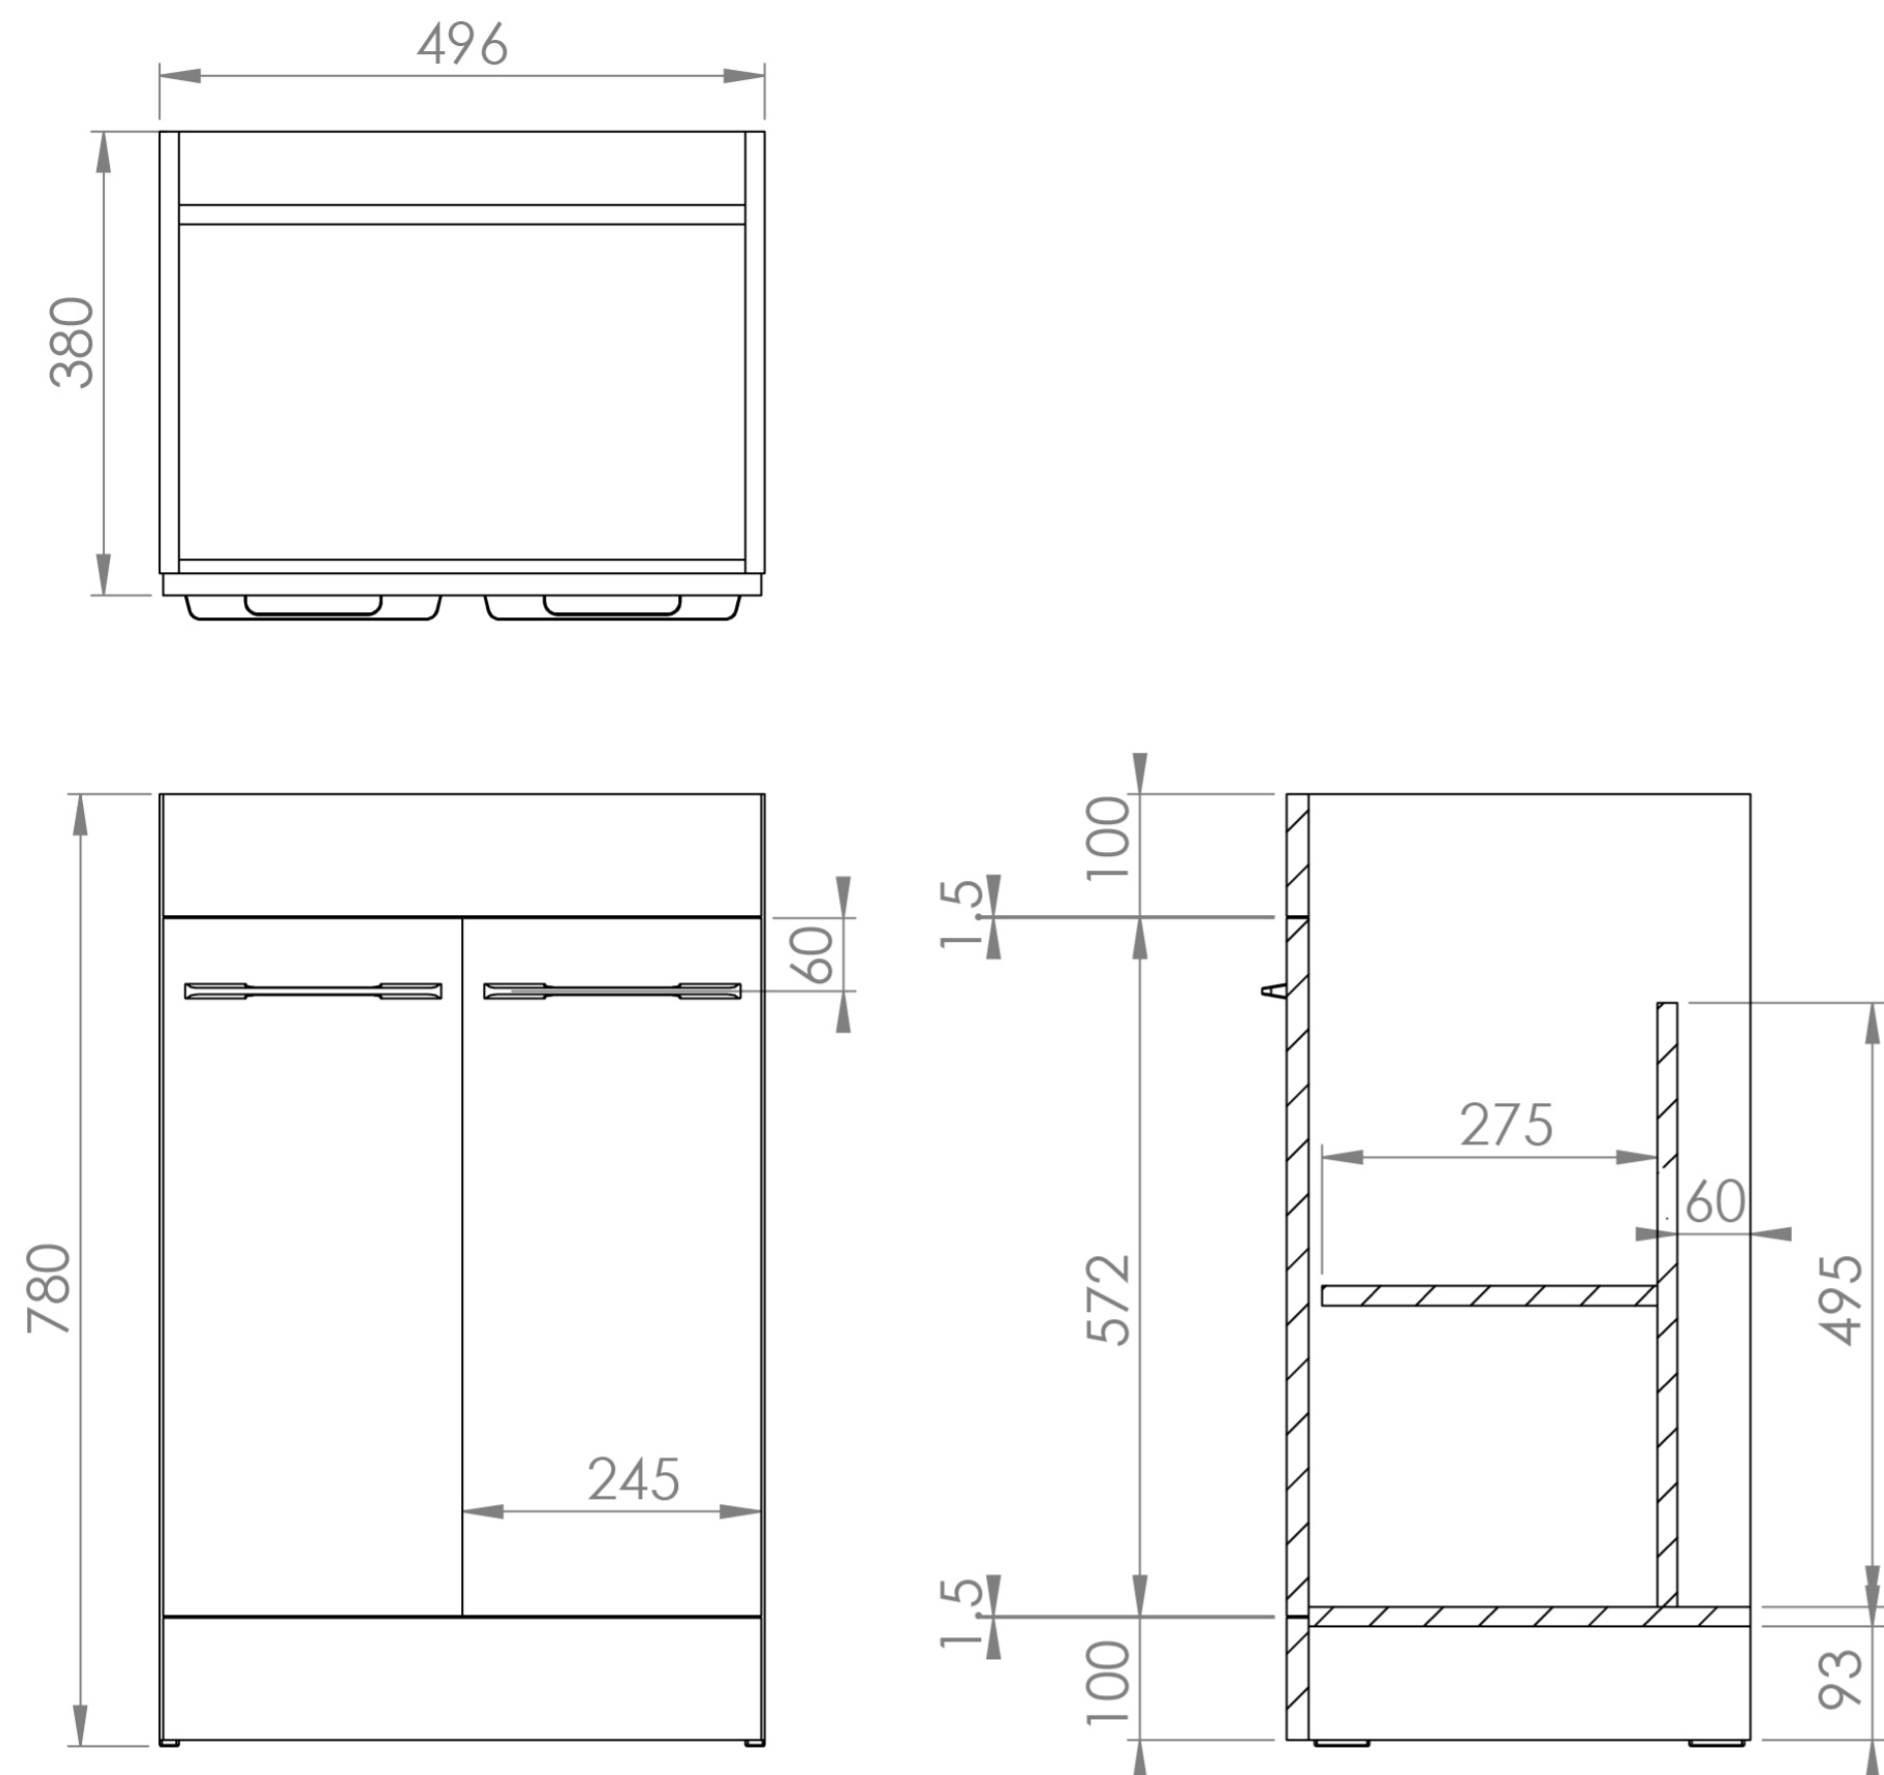

AUSTEN 50CM 2 DOOR FLOOR STANDING UNIT - MATTE IRON GREY

Product Code: AU050F.IG

PRODUCT INFORMATION

Finish:	Matte Iron Grey
Height:	780mm
Width:	496mm
Depth:	380mm
Material	MFC
Weight	17.37kg
Shelf Quantity	1x wooden shelf
Guarantee	5 years
Configuration	2 Door
Door Type	Soft close
Compatible Basin(s)	50000, 50000.0TH
Compatible Countertop(s)	AU050T.GW, AU050T.IG, AU050T.MW, AU050T.EO, AU050T.MC, AU050T.C
Handle(s) Required	2, purchase separately
Other Features	Easy installation Quick release doors

This 50cm 2 door floor standing unit in the matte iron grey finish provides plenty of storage space for your bathroom and it can be paired with either a countertop or a basin. The matte iron grey finish is the perfect option if you want a more modern look for your bathroom.

*Basin to be purchased separately
Compatible basins: 50000, 50000.0TH

**Handles to be purchased separately

TECHNICAL DRAWING

Saneux reserves the right to alter the specifications and product range without prior notice. Dimensions are given as a guide only. Dimensions should not be used for surrounding furniture, fixtures and fittings until the product is on site.