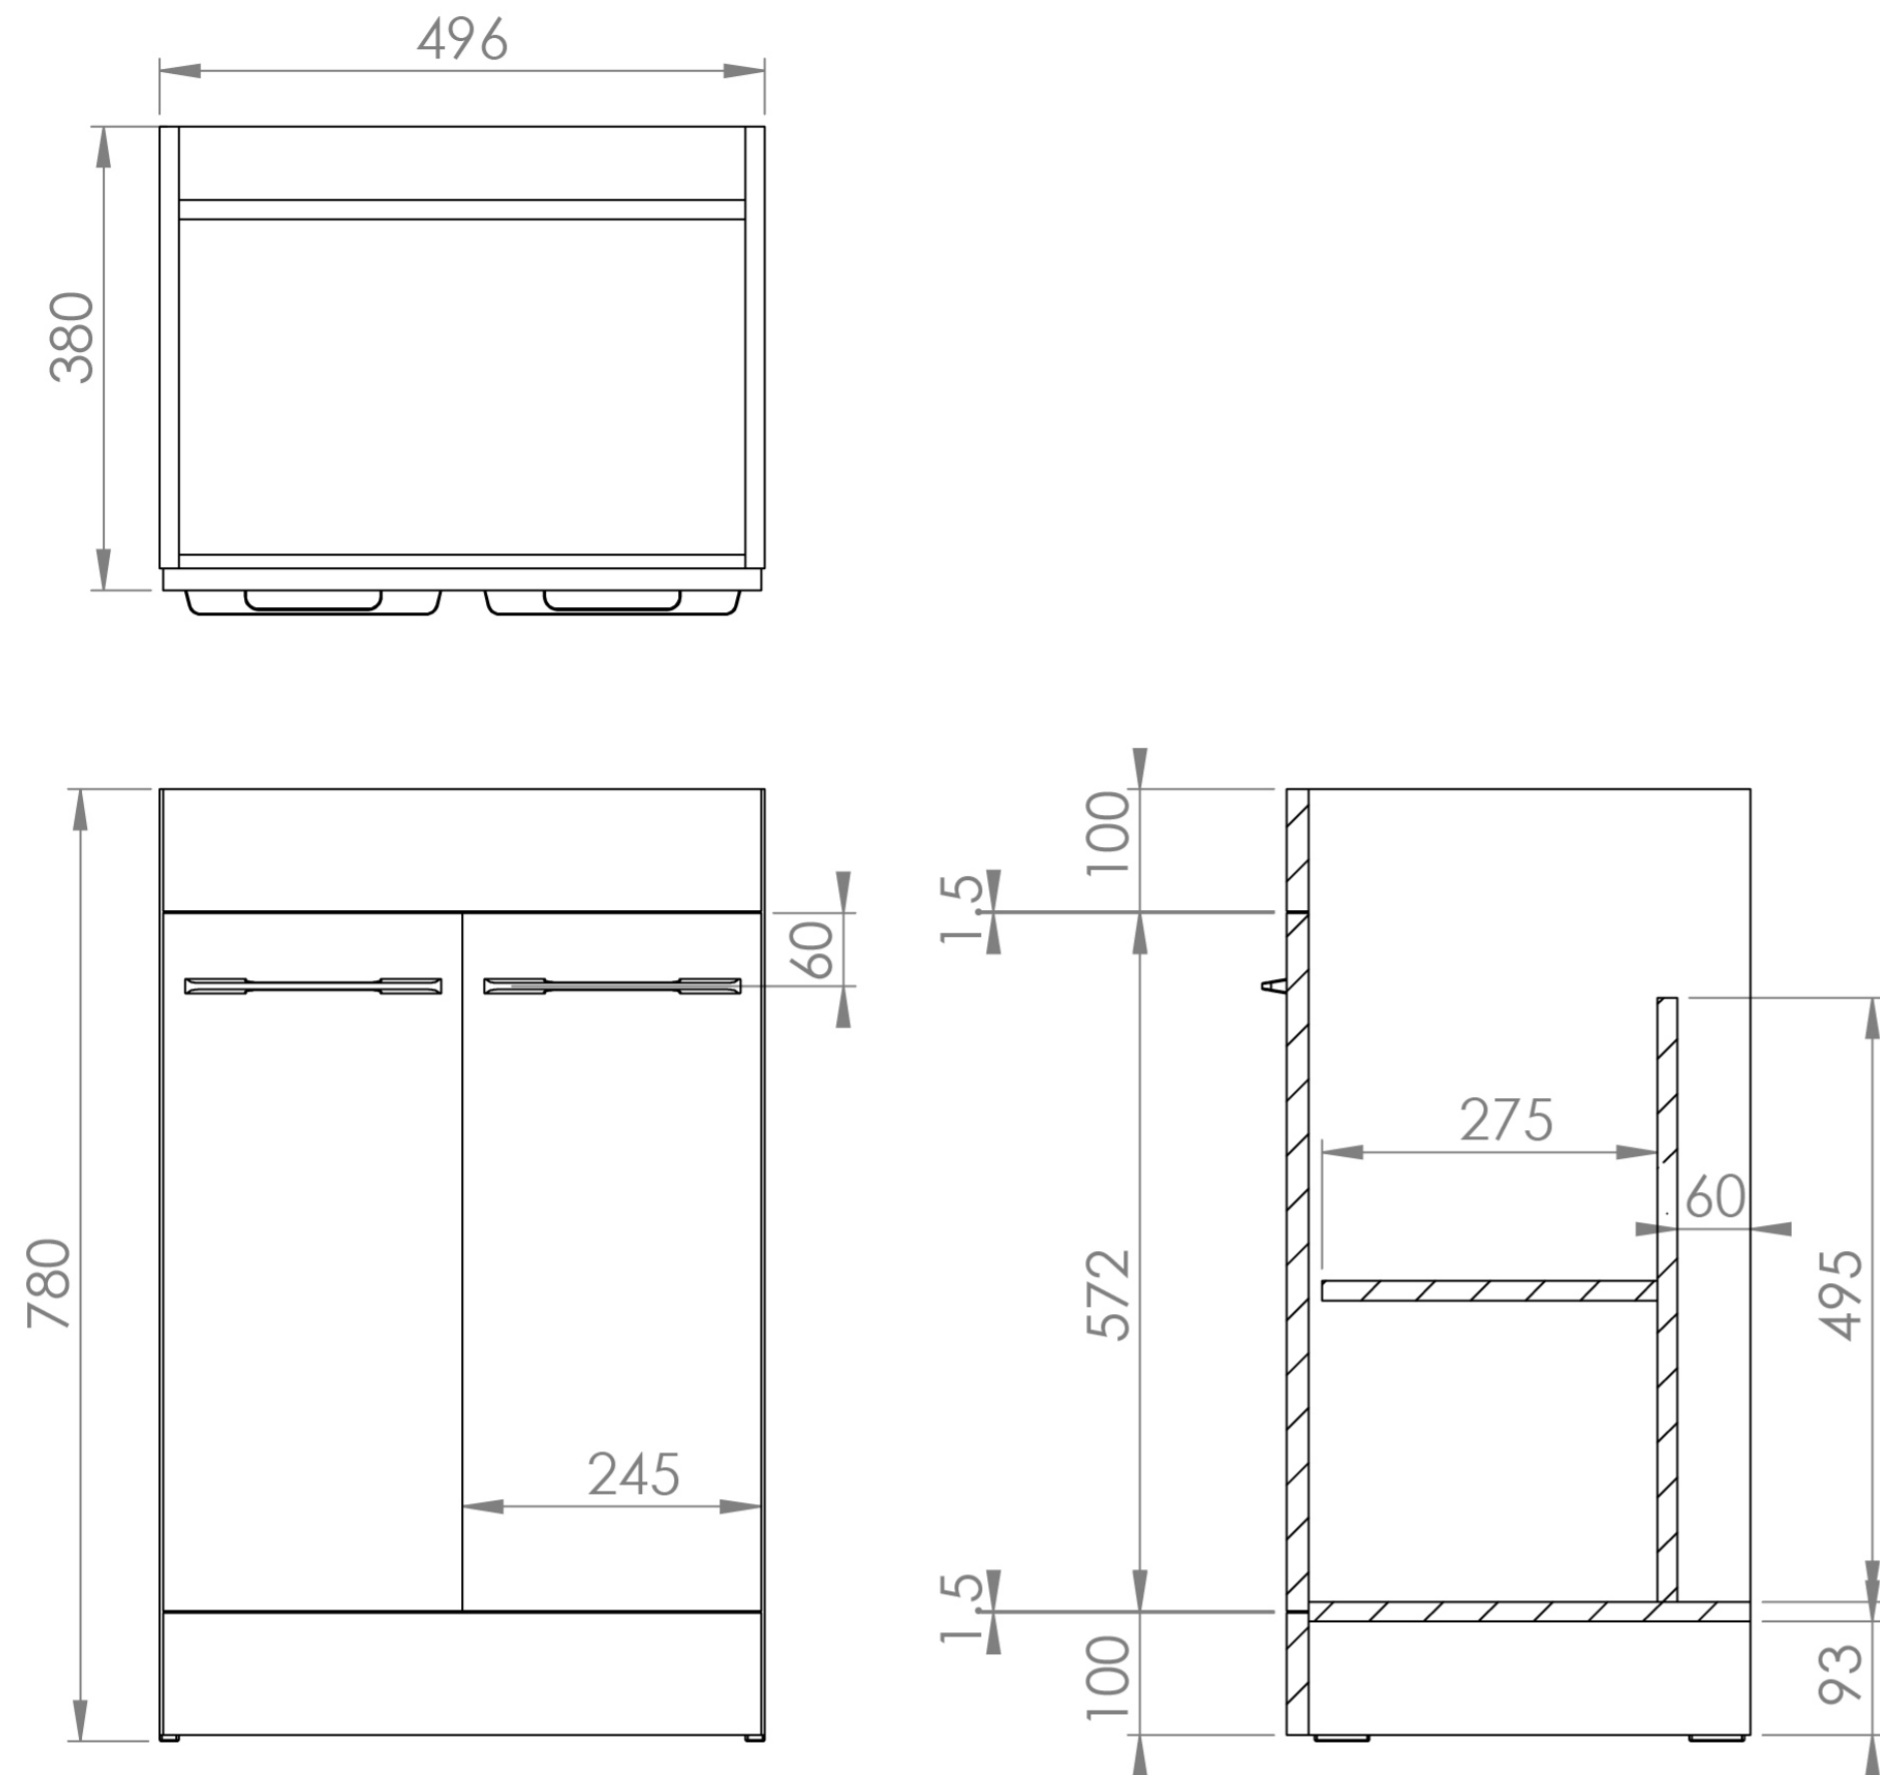

AUSTEN 50CM 2 DOOR FLOOR STANDING UNIT - MATTE IRON GREY

Product Code: AU050F.IG

PRODUCT INFORMATION

Finish:	Matte Iron Grey
Height:	780mm
Width:	496mm
Depth:	380mm
Material	MFC
Weight	17.37kg
Shelf Quantity	1x wooden shelf
Guarantee	5 years
Configuration	2 Door
Door Type	Soft close
Compatible Basin(s)	50000, 50000.0TH
Compatible Countertop(s)	AU050T.GW, AU050T.IG, AU050T.MW, AU050T.EO, AU050T.MC, AU050T.C
Handle(s) Required	2, purchase separately
Other Features	Easy installation Quick release doors

This 50cm 2 door floor standing unit in the matte iron grey finish provides plenty of storage space for your bathroom and it can be paired with either a countertop or a basin. The matte iron grey finish is the perfect option if you want a more modern look for your bathroom.

*Basin to be purchased separately
Compatible basins: 50000, 50000.0TH

**Handles to be purchased separately

TECHNICAL DRAWING

Saneux reserves the right to alter the specifications and product range without prior notice. Dimensions are given as a guide only. Dimensions should not be used for surrounding furniture, fixtures and fittings until the product is on site.