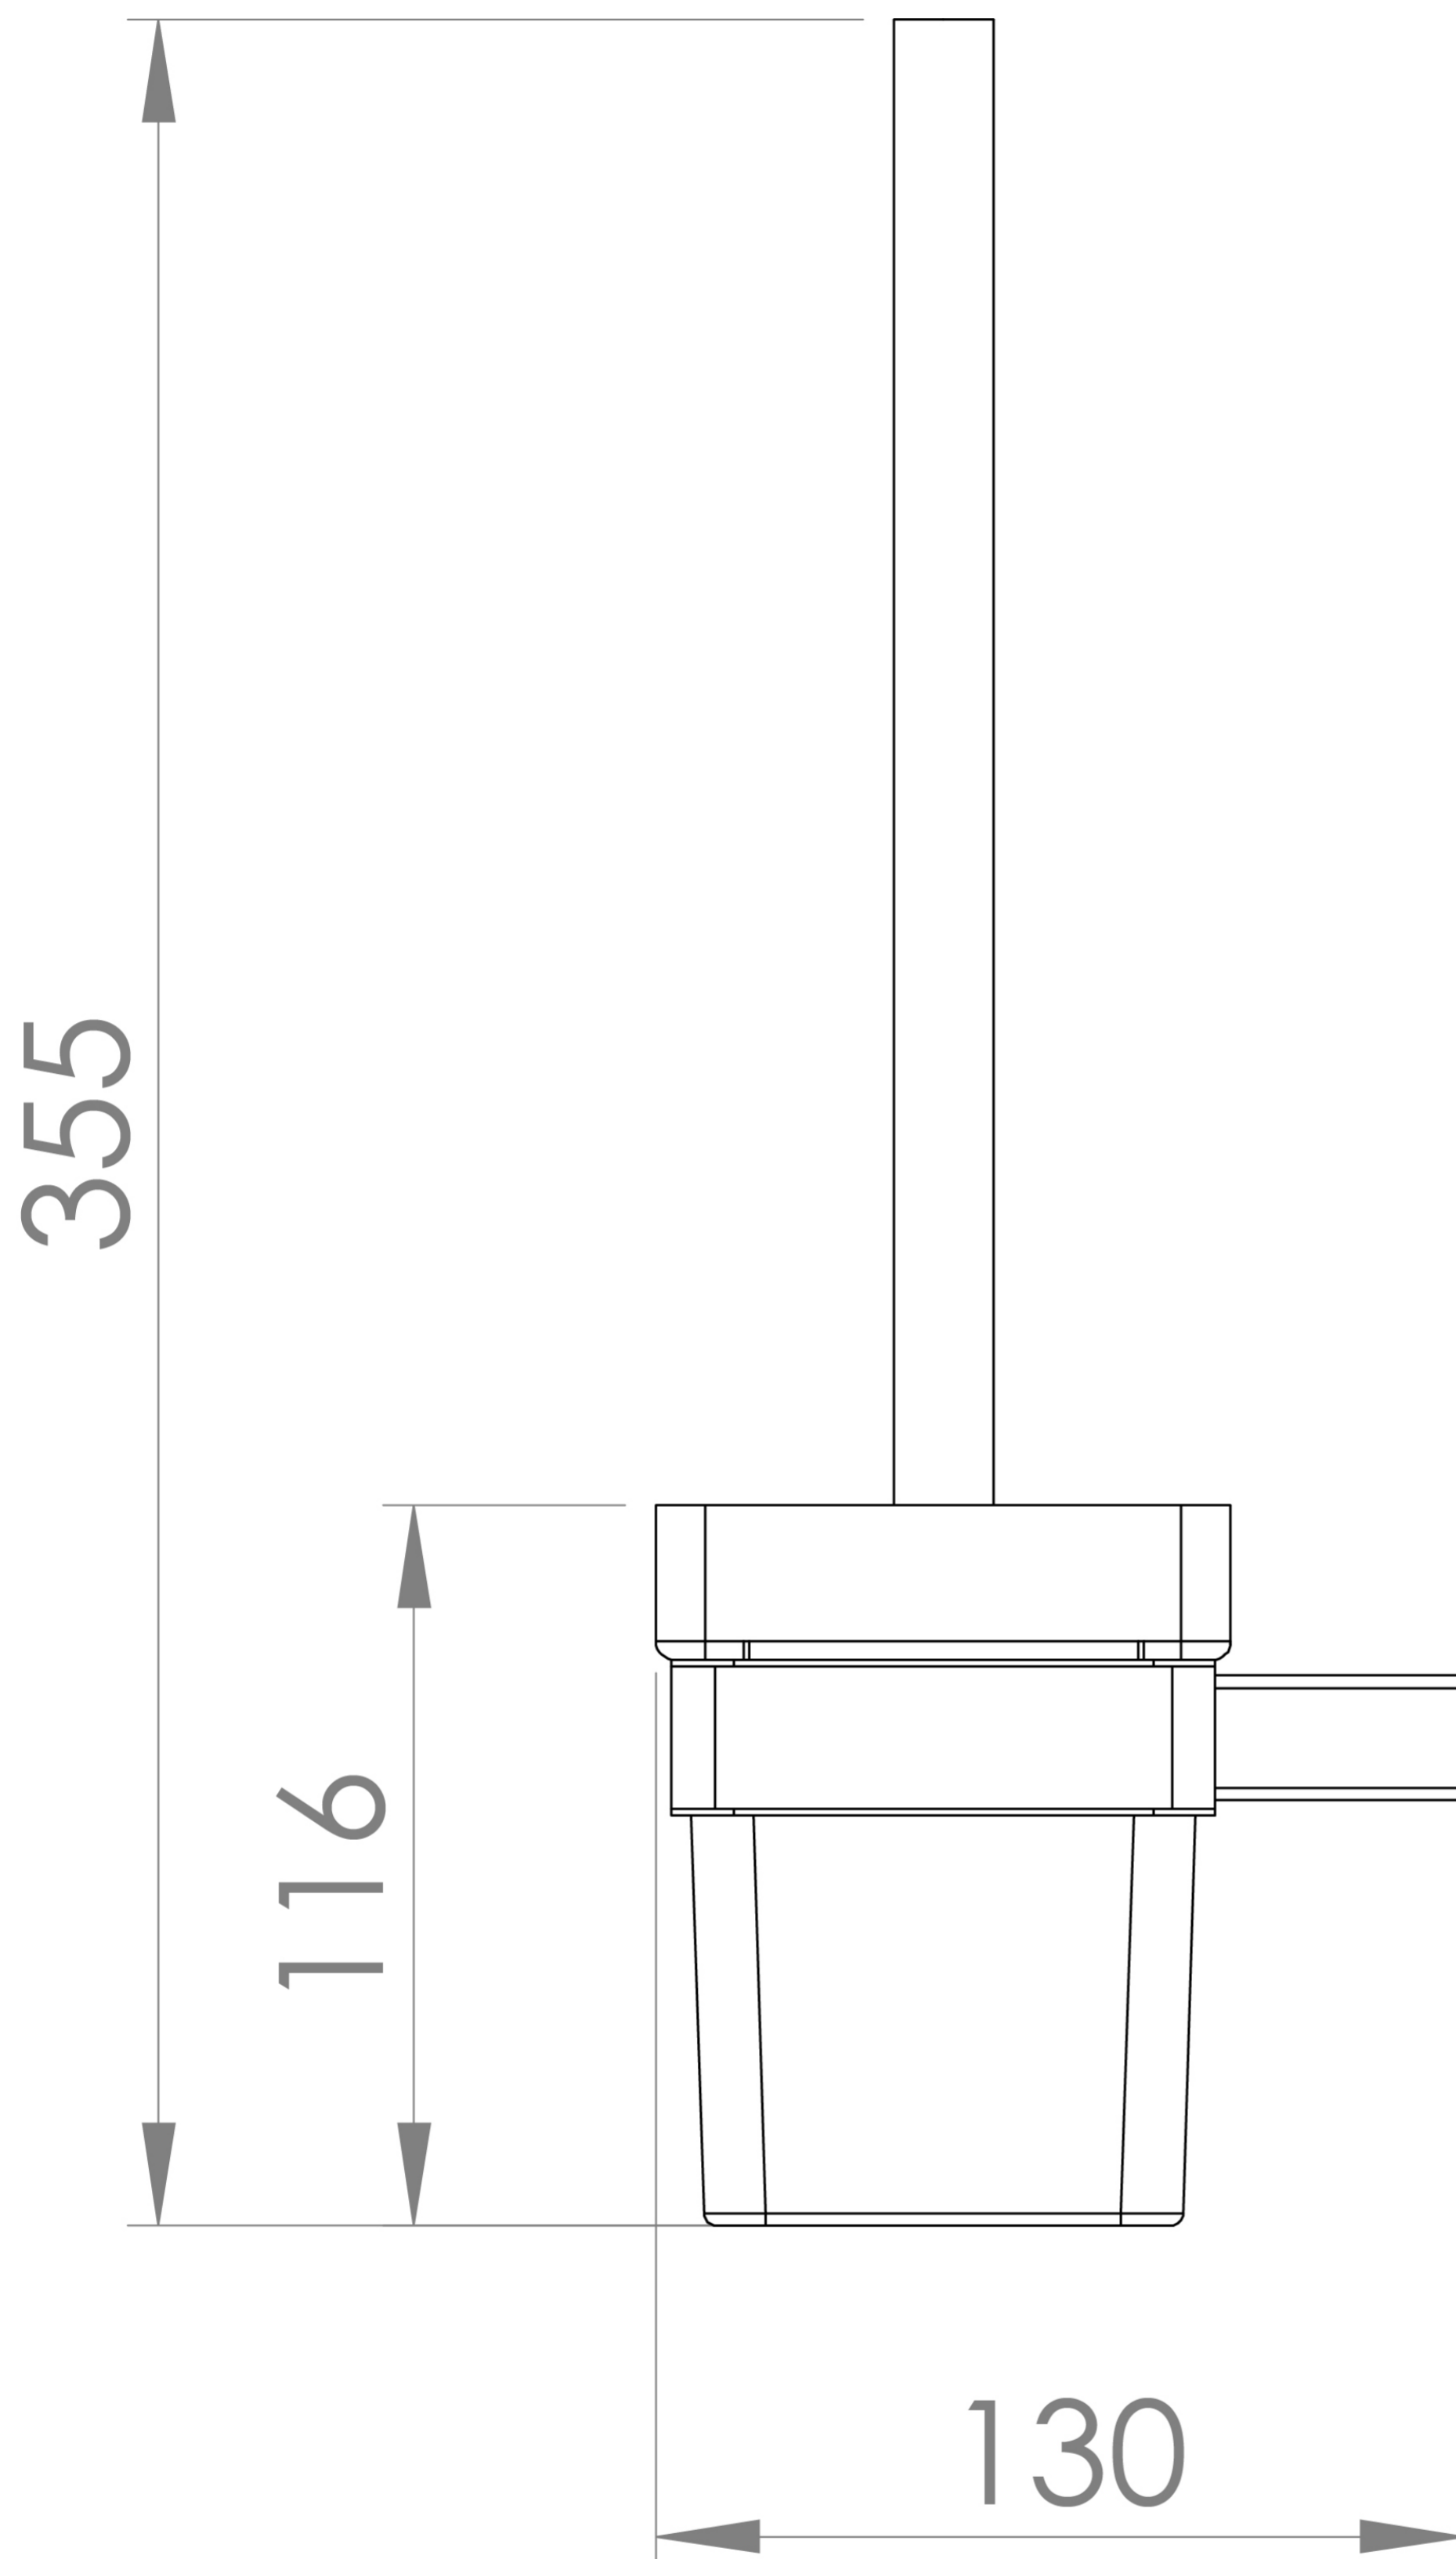

TECHNICAL DRAWING

Saneux reserves the right to alter the specifications and product range without prior notice. Dimensions are given as a guide only. Dimensions should not be used for surrounding furniture, fixtures and fittings until the product is on site.