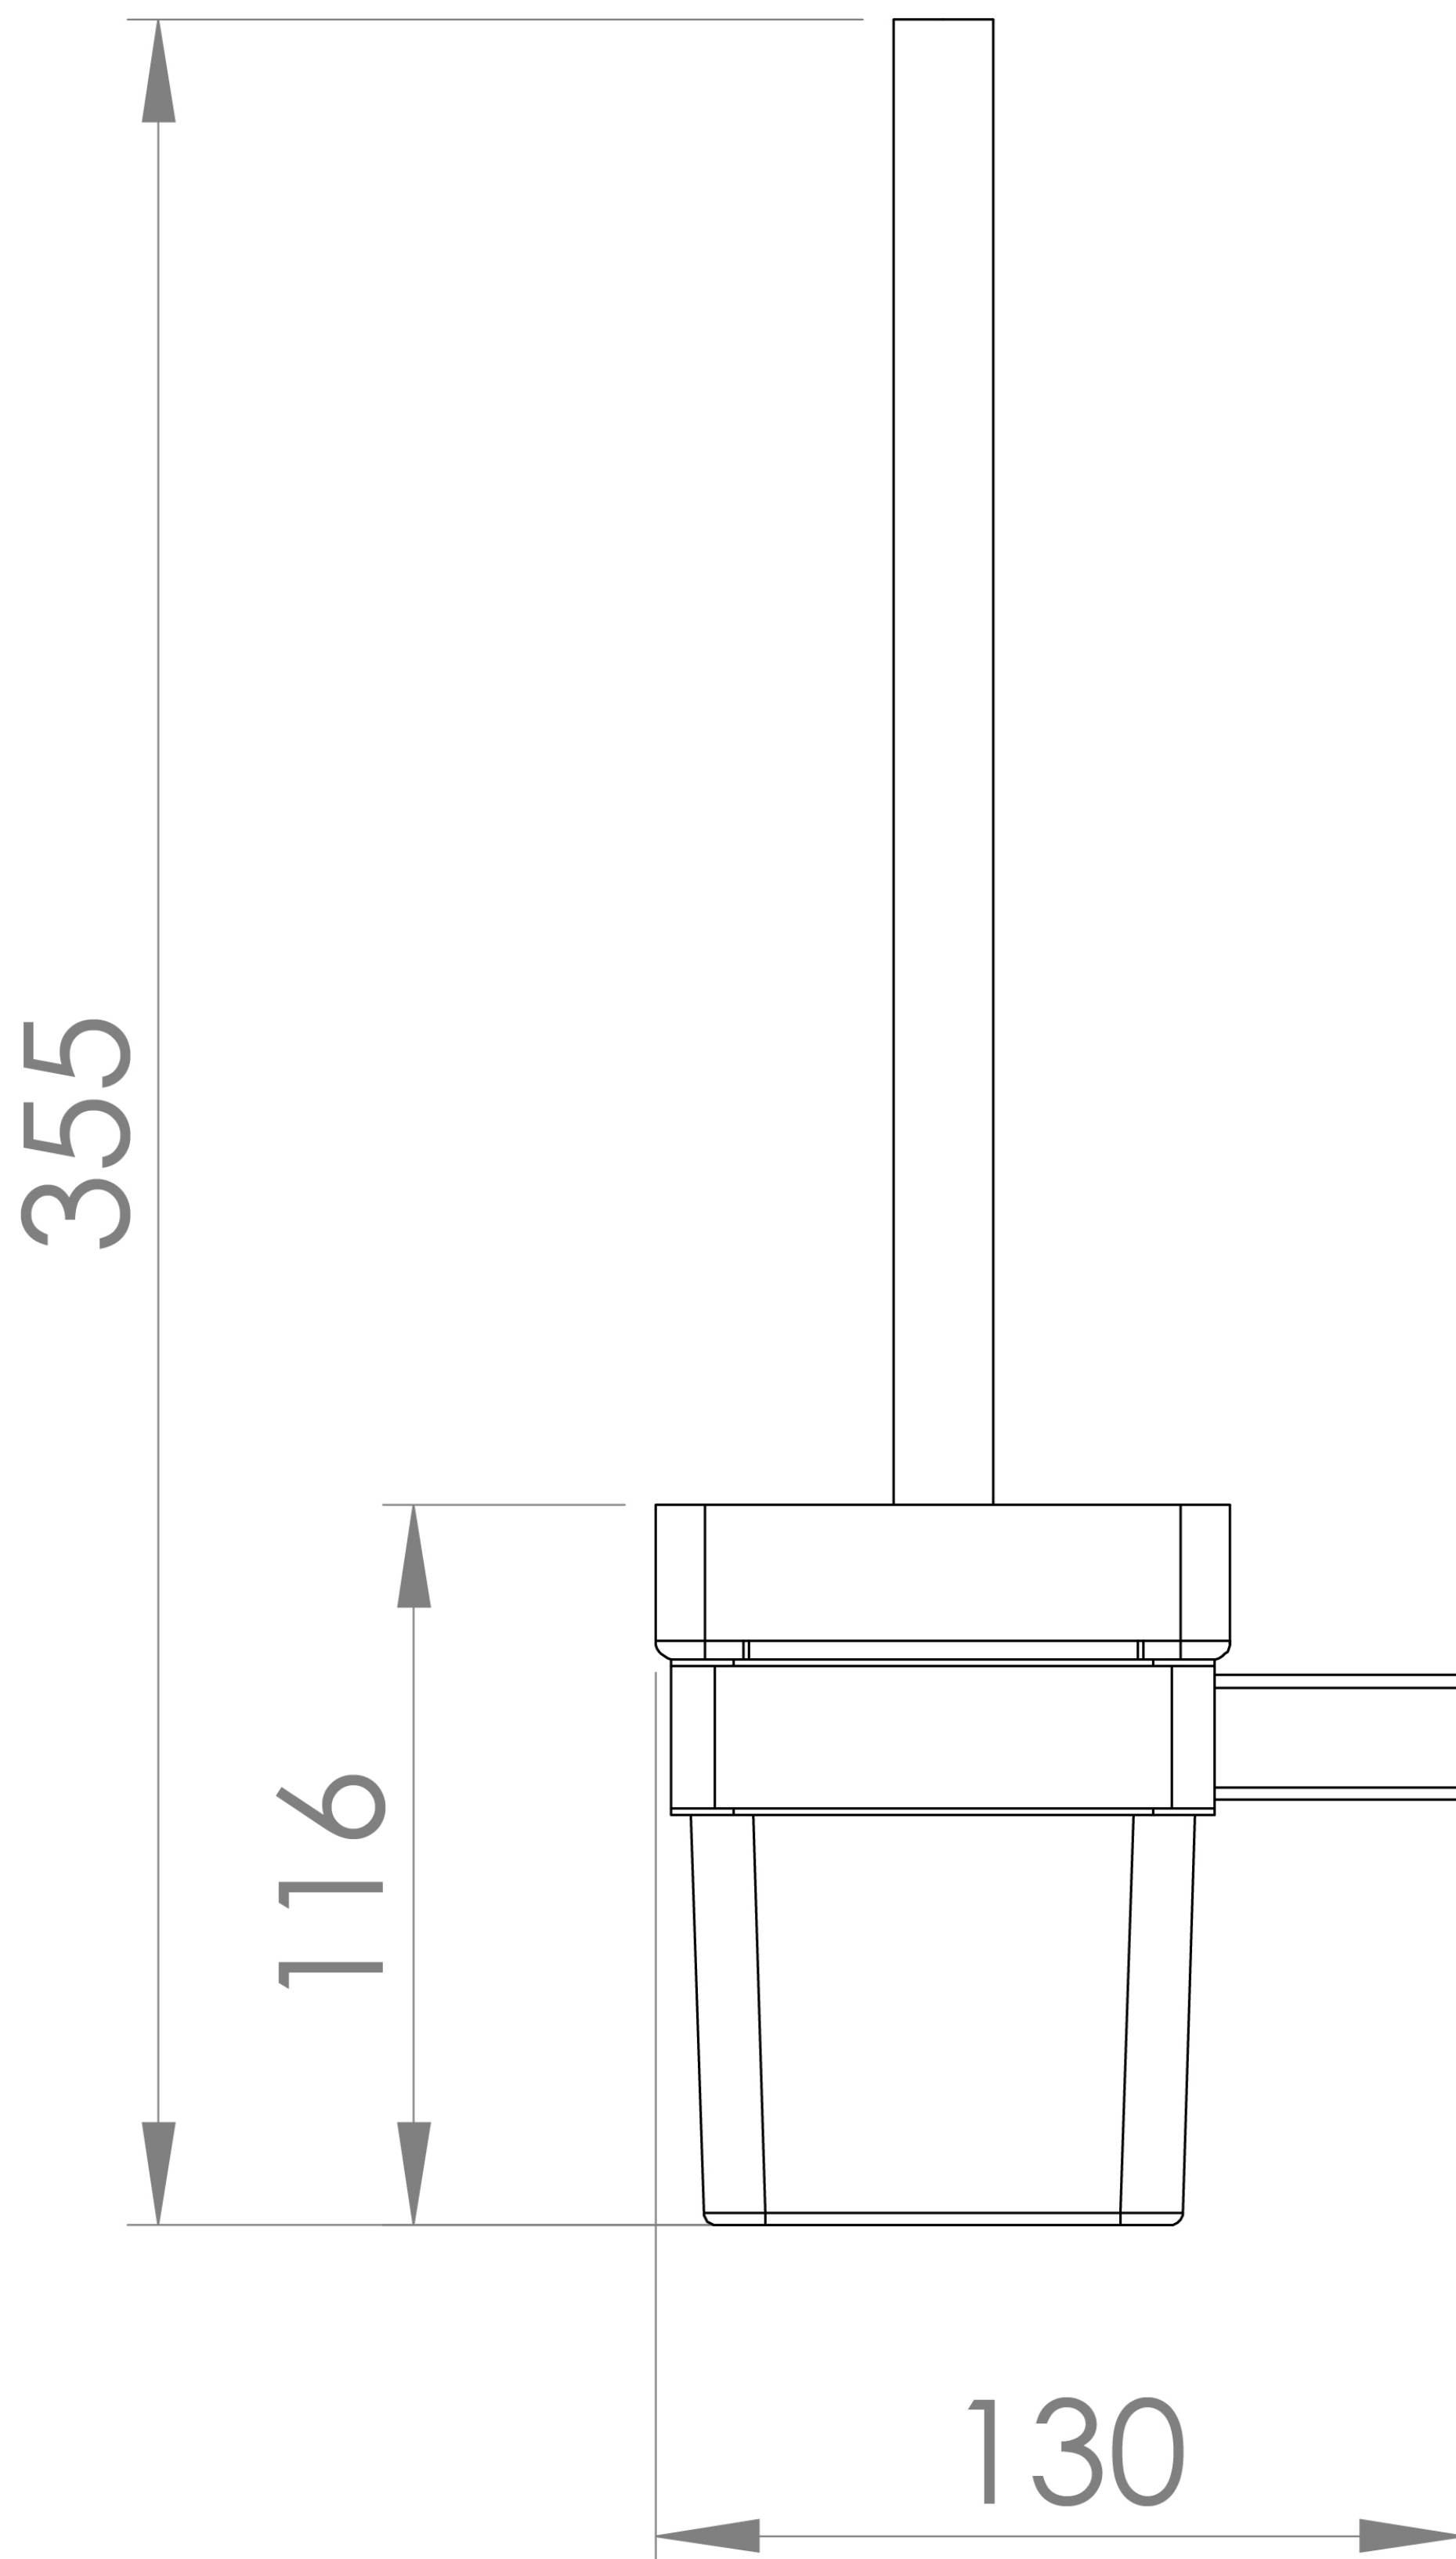

TECHNICAL DRAWING

Saneux reserves the right to alter the specifications and product range without prior notice. Dimensions are given as a guide only. Dimensions should not be used for surrounding furniture, fixtures and fittings until the product is on site.