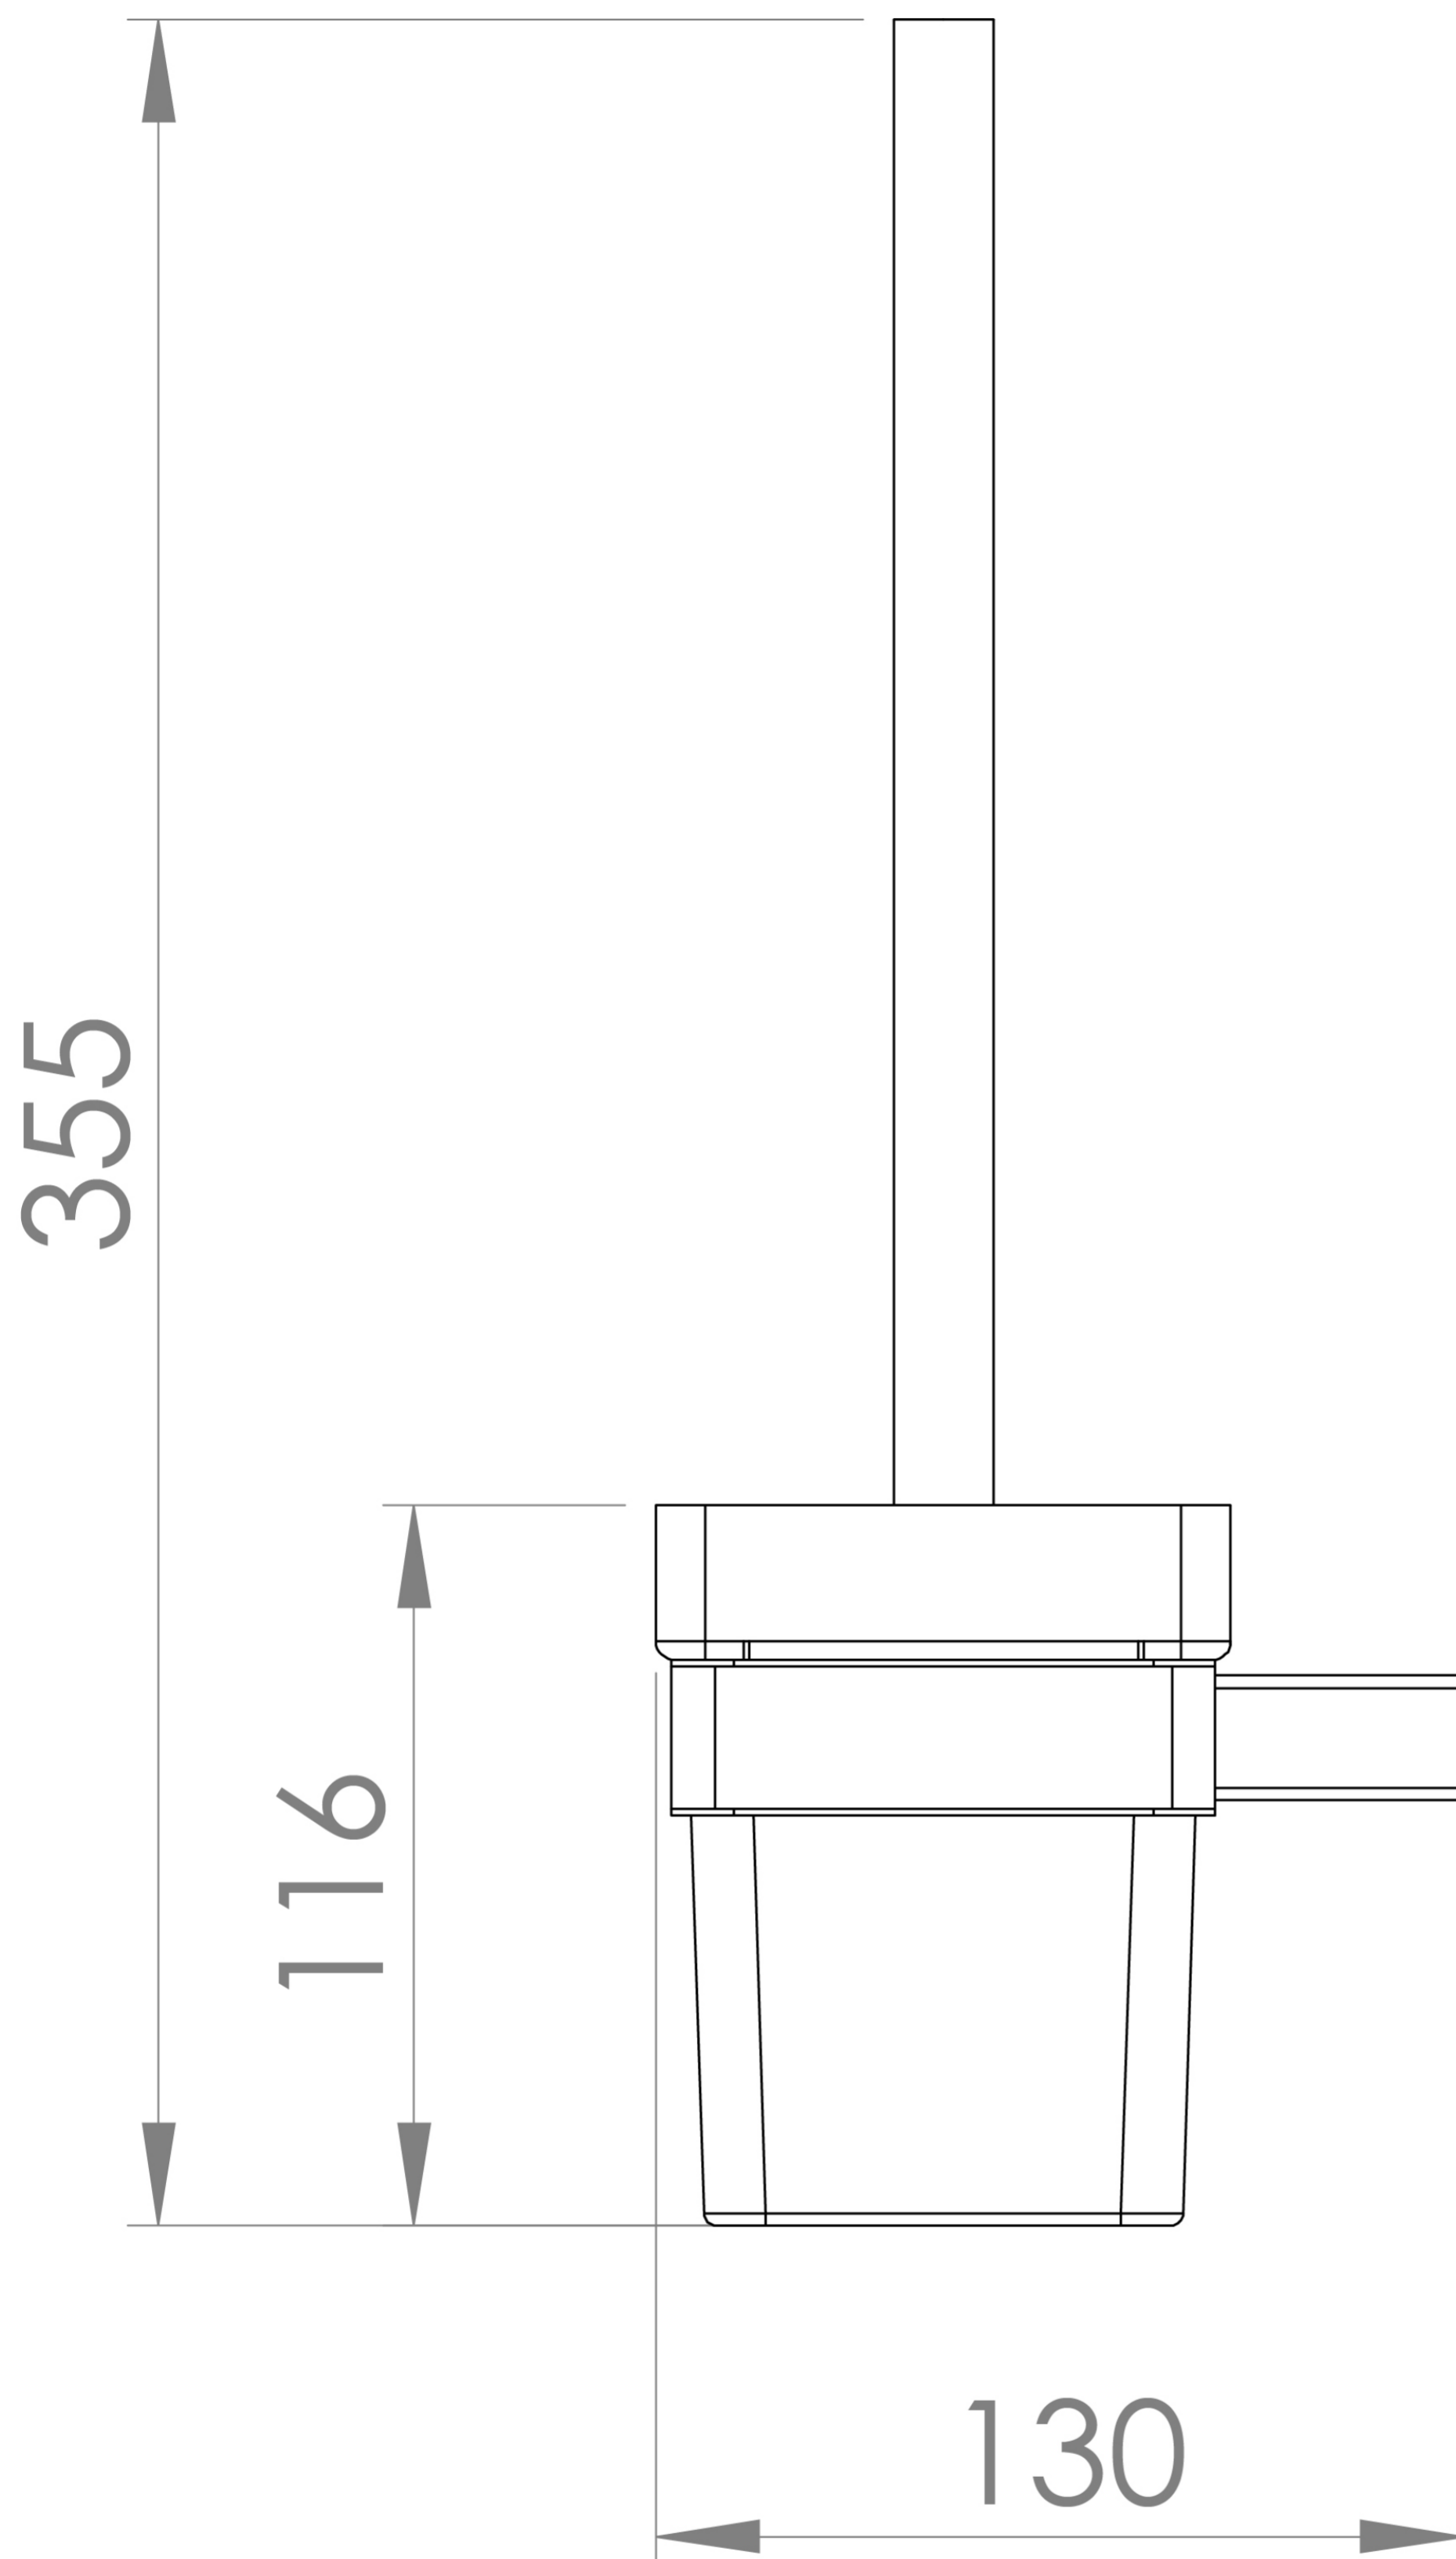

PULSE TOILET BRUSH & HOLDER - MATTE BLACK

Product Code: PU310.MB

DESCRIPTION

The new PULSE accessories collection will bring a unique style to your bathroom that will compliment any basin, unit and brassware. These accessories are available in both chrome and matte black so you can add the perfect finishing touches to your desired bathroom. With its squared edges and subtle hints of curves, this collection will work particularly well with our TOOGA and FUJI brassware ranges which are both also available in chrome and matte black.

PRODUCT INFORMATION

Finish:	Matte Black (Electroplated)
Height:	355mm
Depth:	130mm
Material	Brass
Weight	1.15kg

TECHNICAL DRAWING

Saneux reserves the right to alter the specifications and product range without prior notice. Dimensions are given as a guide only. Dimensions should not be used for surrounding furniture, fixtures and fittings until the product is on site.