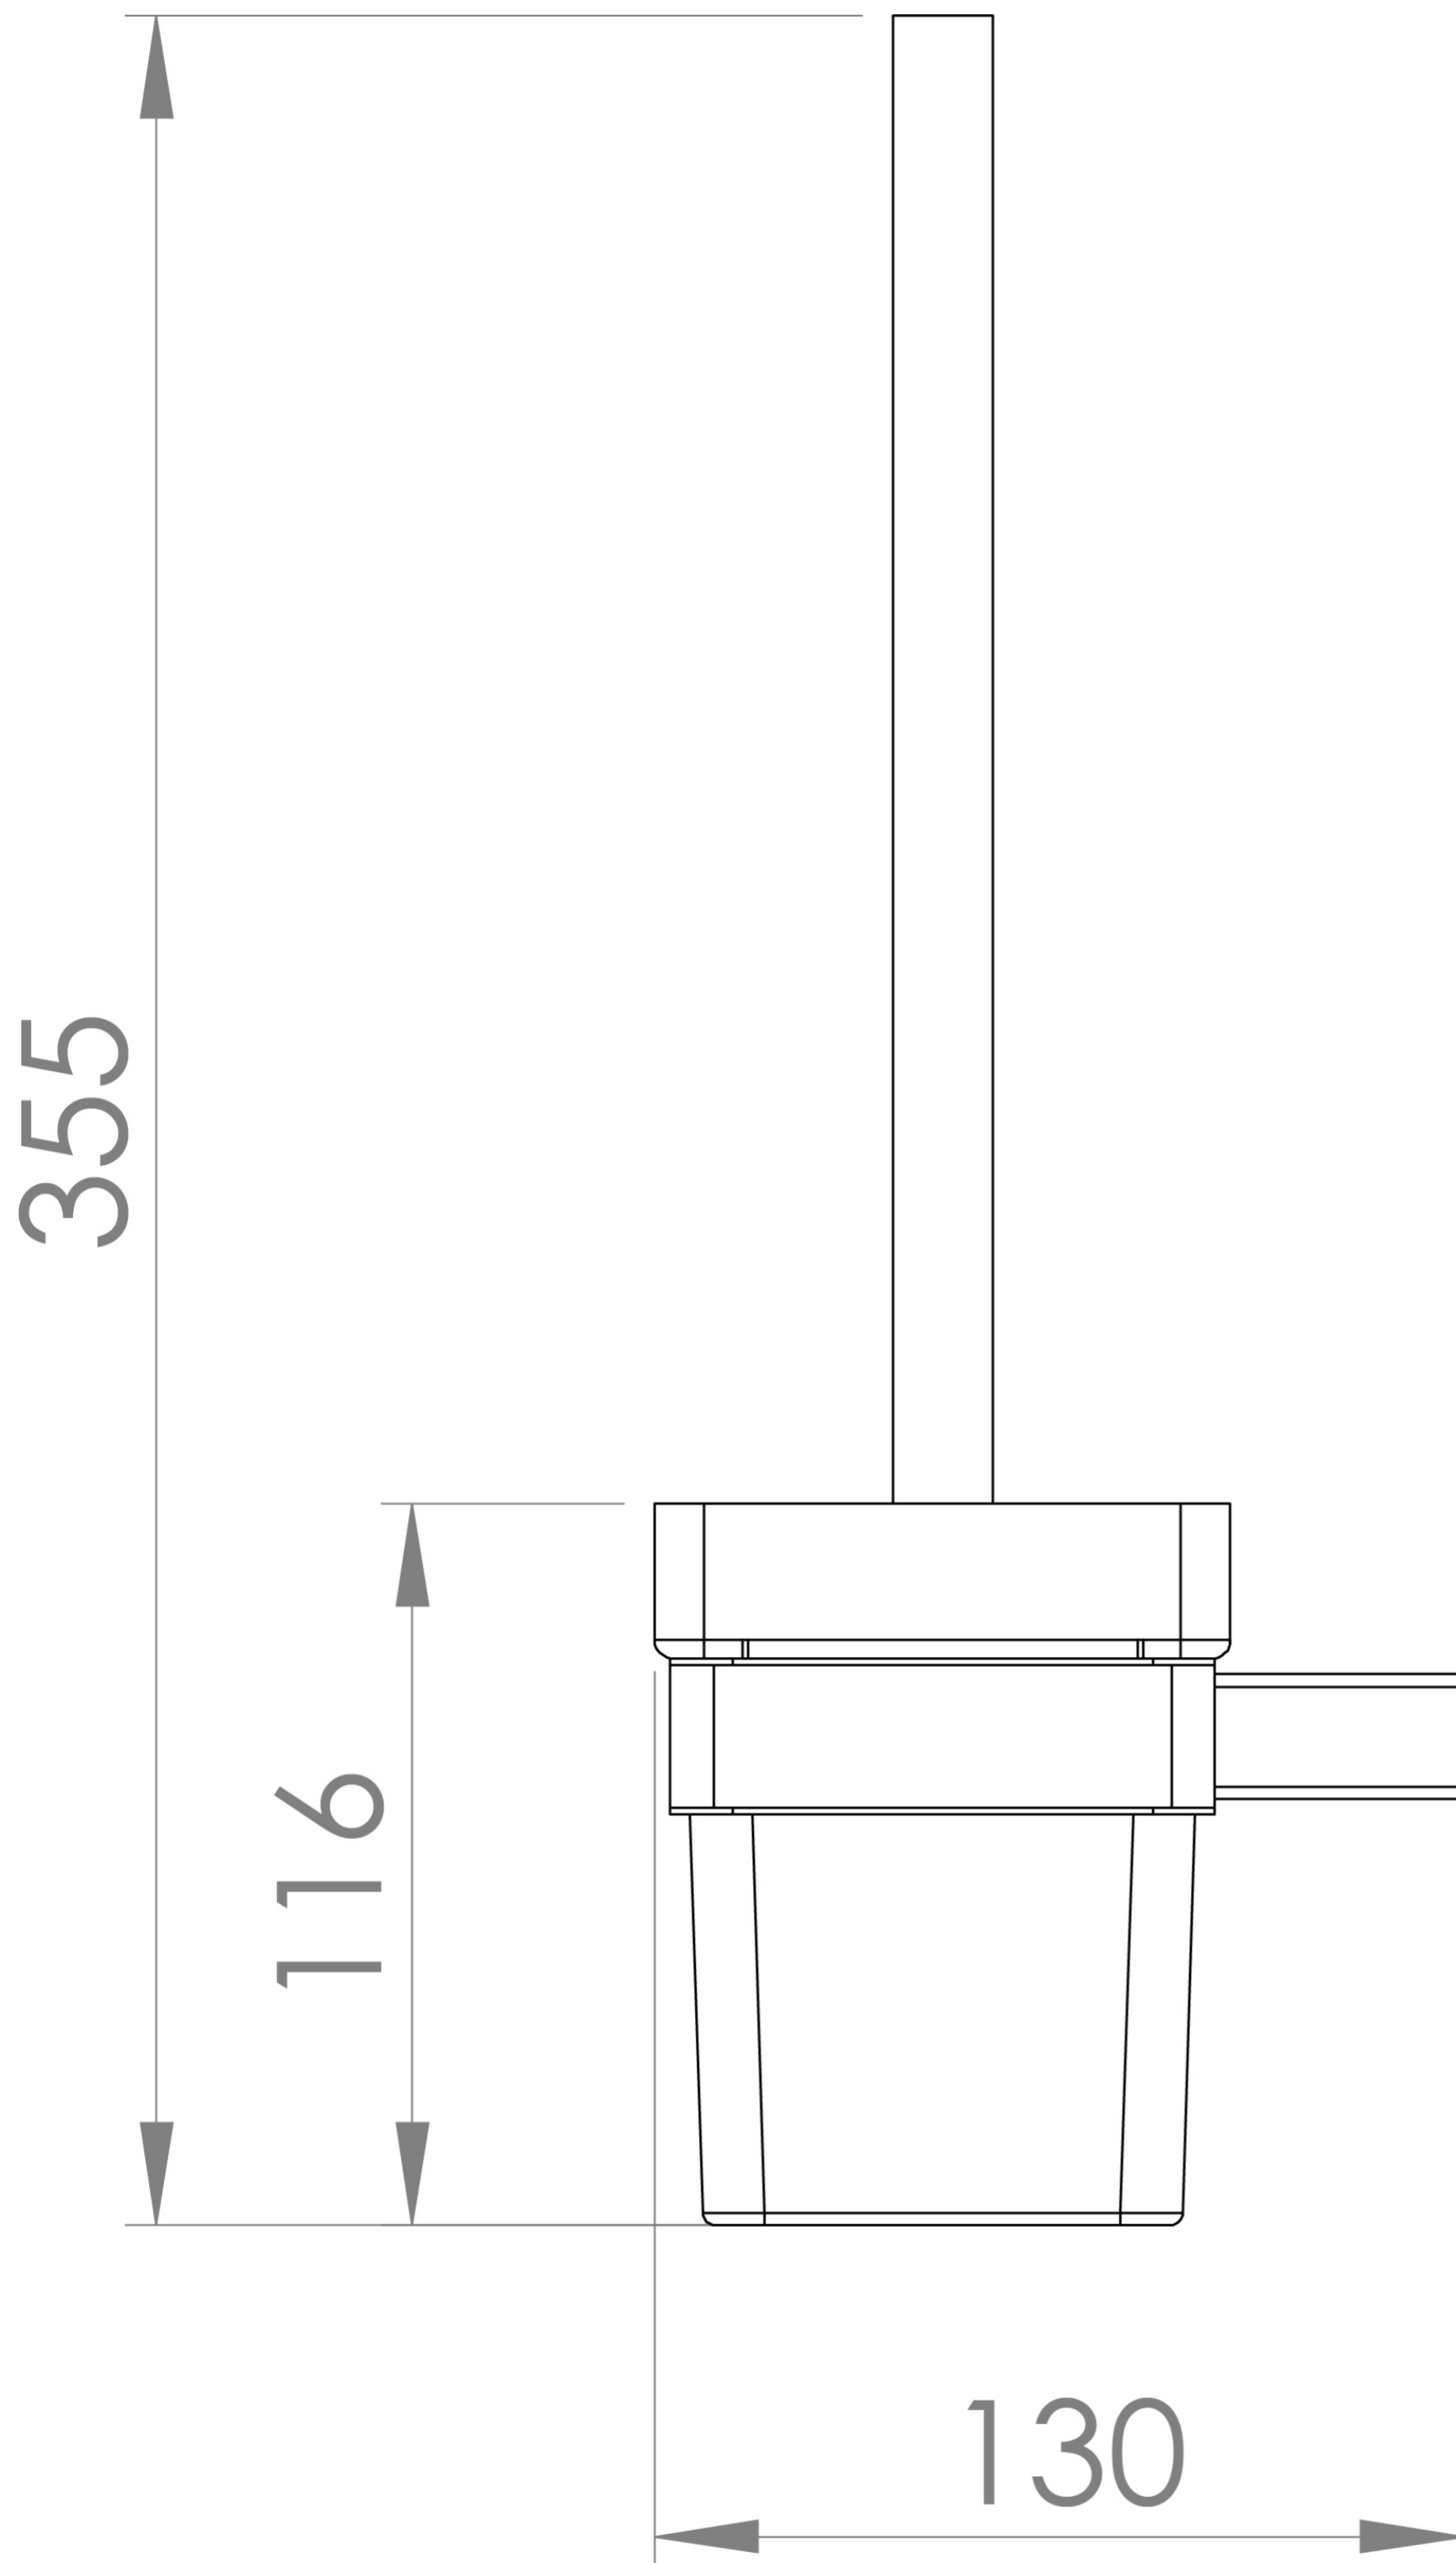

TECHNICAL DRAWING

Saneux reserves the right to alter the specifications and product range without prior notice. Dimensions are given as a guide only. Dimensions should not be used for surrounding furniture, fixtures and fittings until the product is on site.