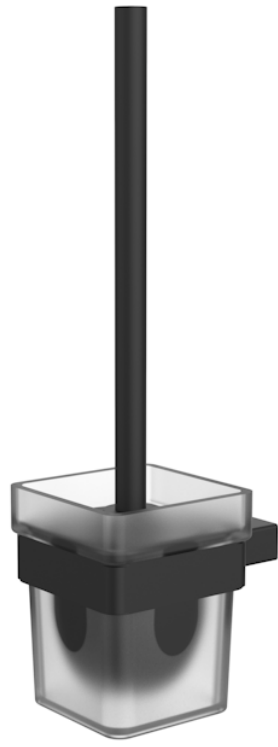

# PULSE TOILET BRUSH & HOLDER - MATTE BLACK

---

## PRODUCT INFORMATION

<b>Finish:</b>	Matte Black (Electroplated)
<b>Height:</b>	355mm
<b>Depth:</b>	130mm
<b>Material</b>	Brass
<b>Weight</b>	1.15kg

**Product Code:** PU310.MB

---

## DESCRIPTION

The new PULSE accessories collection will bring a unique style to your bathroom that will compliment any basin, unit and brassware. These accessories are available in both chrome and matte black so you can add the perfect finishing touches to your desired bathroom. With its squared edges and subtle hints of curves, this collection will work particularly well with our TOOGA and FUJI brassware ranges which are both also available in chrome and matte black.