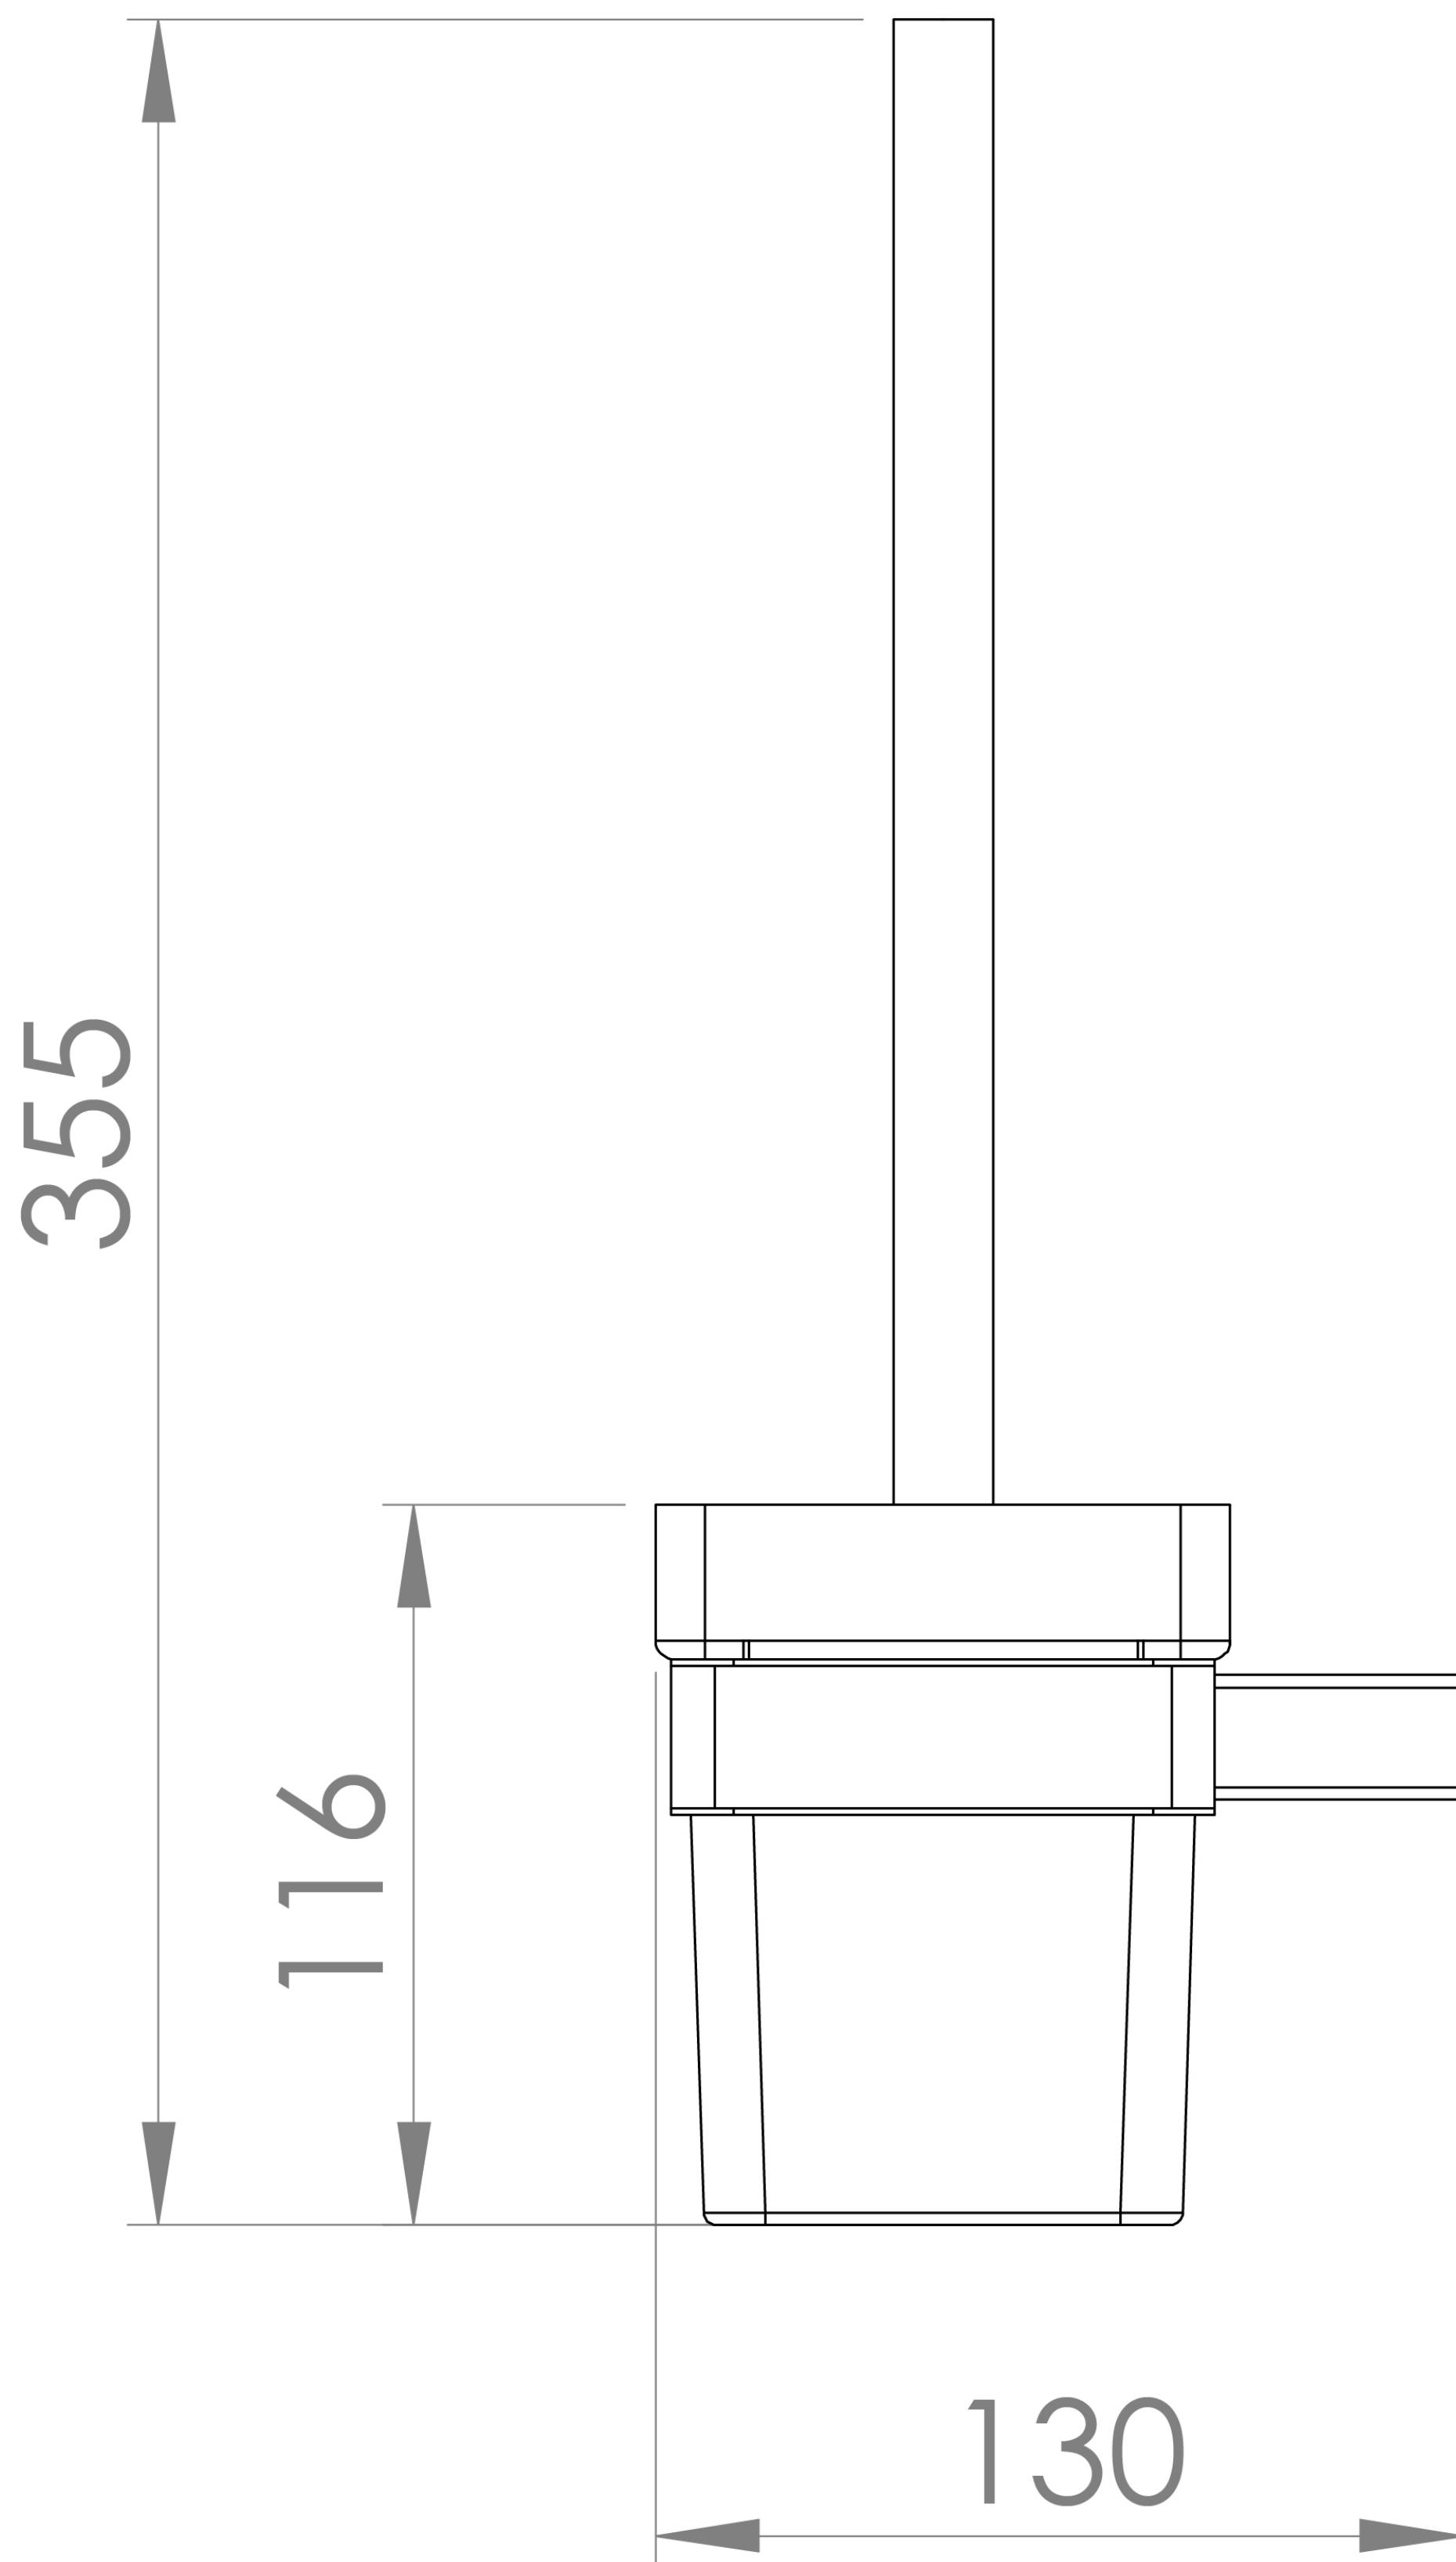

TECHNICAL DRAWING

Saneux reserves the right to alter the specifications and product range without prior notice. Dimensions are given as a guide only. Dimensions should not be used for surrounding furniture, fixtures and fittings until the product is on site.