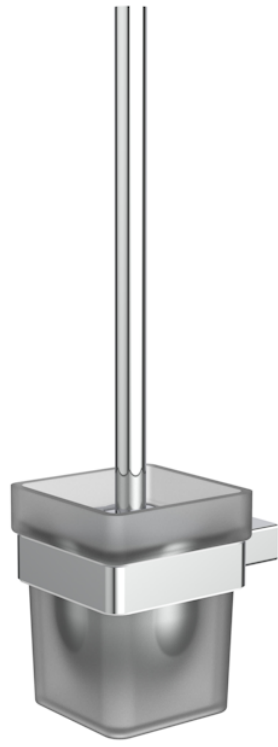

PULSE TOILET BRUSH & HOLDER - CHROME

PRODUCT INFORMATION

Finish:	Chrome
Height:	355mm
Depth:	130mm
Material	Brass
Weight	1.15kg

Product Code: PU310

DESCRIPTION

The new PULSE accessories collection will bring a unique style to your bathroom that will compliment any basin, unit and brassware. These accessories are available in both chrome and matte black so you can add the perfect finishing touches to your desired bathroom. With its squared edges and subtle hints of curves, this collection will work particularly well with our TOOGA and FUJI brassware ranges which are both also available in chrome and matte black.