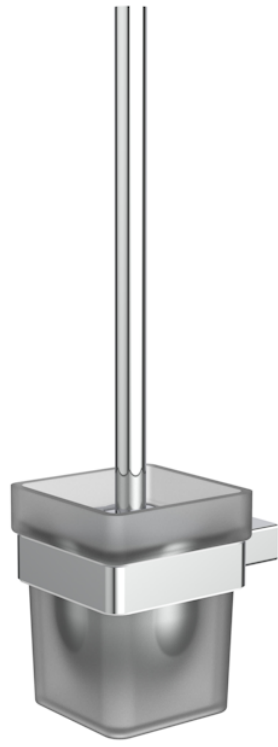

## PULSE TOILET BRUSH & HOLDER - CHROME

---

### PRODUCT INFORMATION

<b>Finish:</b>	Chrome
<b>Height:</b>	355mm
<b>Depth:</b>	130mm
<b>Material</b>	Brass
<b>Weight</b>	1.15kg

**Product Code:** PU310

---

### DESCRIPTION

The new PULSE accessories collection will bring a unique style to your bathroom that will compliment any basin, unit and brassware. These accessories are available in both chrome and matte black so you can add the perfect finishing touches to your desired bathroom. With its squared edges and subtle hints of curves, this collection will work particularly well with our TOOGA and FUJI brassware ranges which are both also available in chrome and matte black.