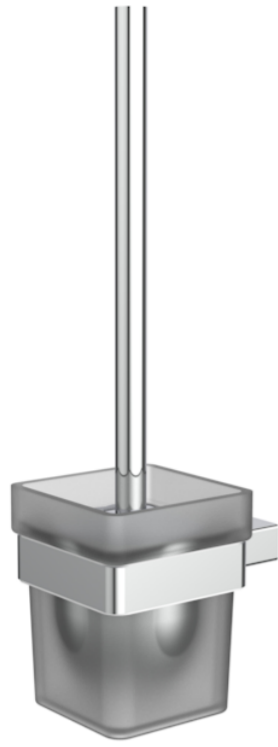

PULSE TOILET BRUSH & HOLDER - CHROME

PRODUCT INFORMATION

Finish:	Chrome
Height:	355mm
Depth:	130mm
Material	Brass
Weight	1.15kg

Product Code: PU310

DESCRIPTION

The new PULSE accessories collection will bring a unique style to your bathroom that will compliment any basin, unit and brassware. These accessories are available in both chrome and matte black so you can add the perfect finishing touches to your desired bathroom. With its squared edges and subtle hints of curves, this collection will work particularly well with our TOOGA and FUJI brassware ranges which are both also available in chrome and matte black.

TECHNICAL DRAWING

Saneux reserves the right to alter the specifications and product range without prior notice. Dimensions are given as a guide only. Dimensions should not be used for surrounding furniture, fixtures and fittings until the product is on site.