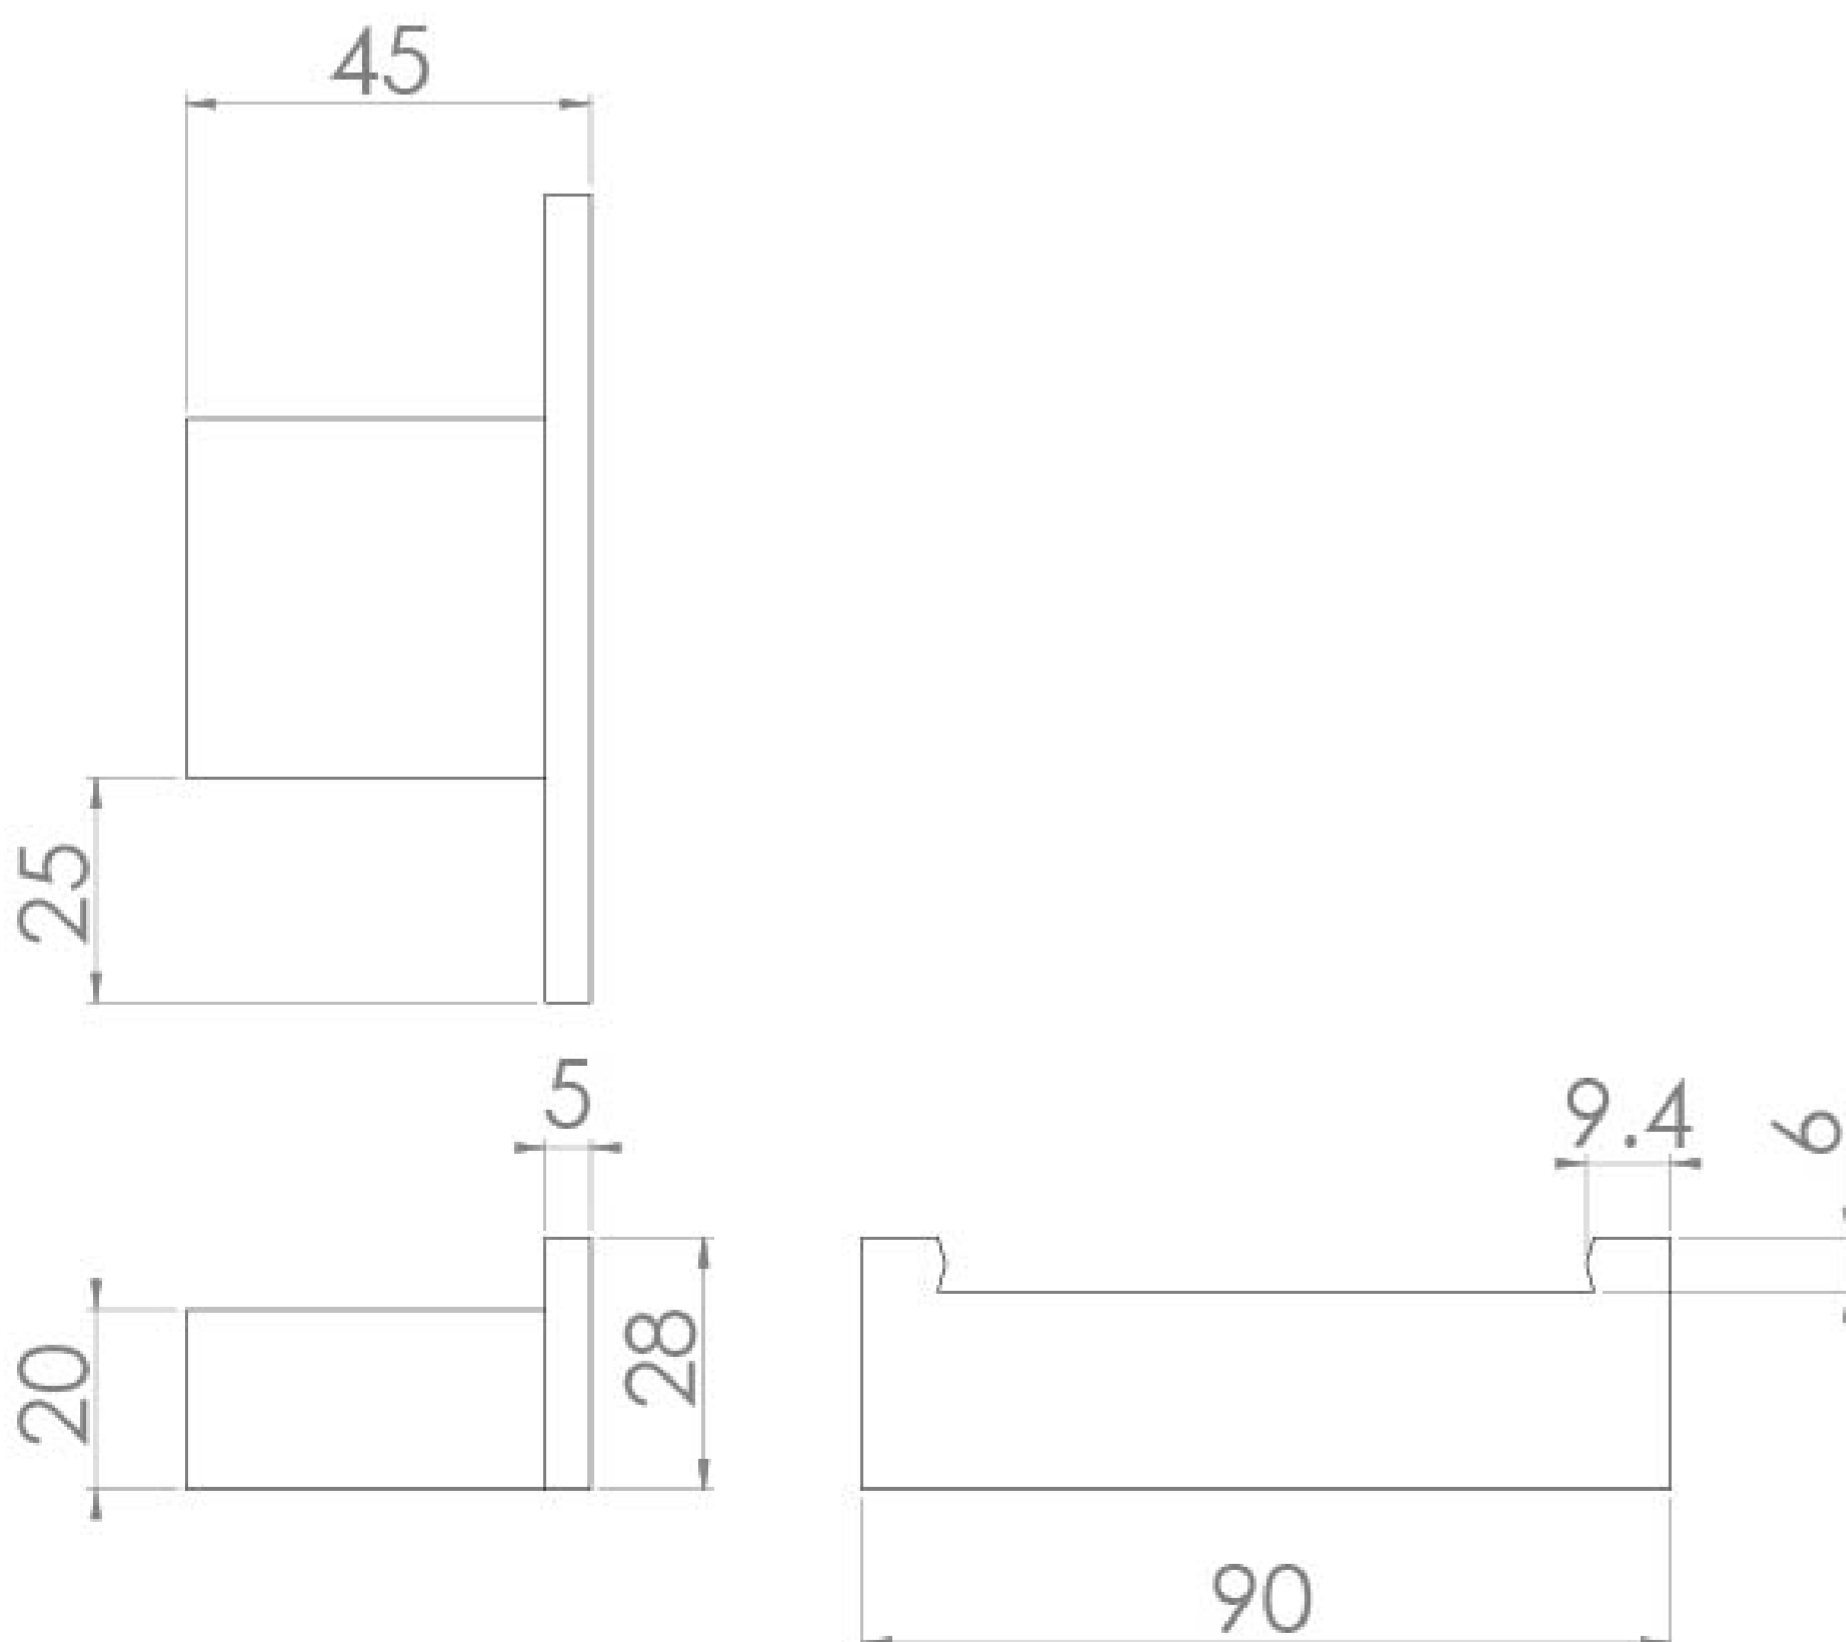

TECHNICAL DRAWING