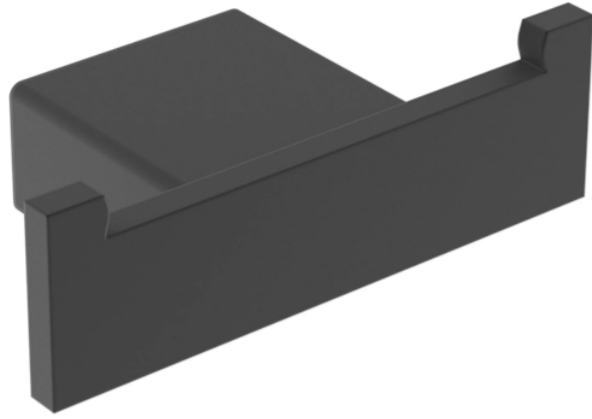

PULSE DOUBLE ROBE HOOK - MATTE BLACK

Product Code: PU192.MB

PRODUCT INFORMATION

Finish:	Matte Black (Electroplated)
Height:	28mm
Width:	90mm
Depth:	45mm
Material:	Brass
Weight:	0.19kg

DESCRIPTION

The new PULSE accessories collection will bring a unique style to your bathroom that will compliment any basin, unit and brassware. These accessories are available in both chrome and matte black so you can add the perfect finishing touches to your desired bathroom. With its squared edges and subtle hints of curves, this collection will work particularly well with our TOOGA and FUJI brassware ranges which are both also available in chrome and matte black.

<https://saneux.com/products/pulse-double-robe-hook-matte-black>