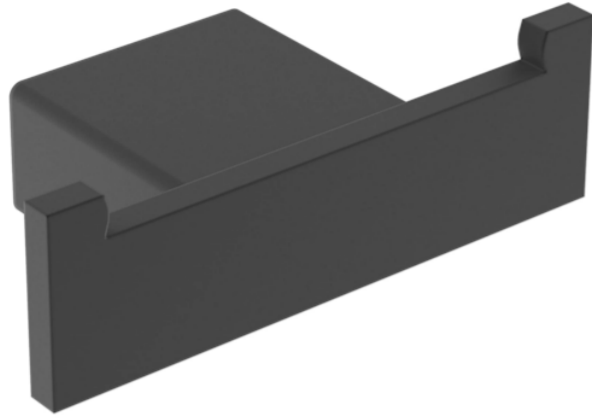

PULSE DOUBLE ROBE HOOK - MATTE BLACK

PRODUCT INFORMATION

Finish:	Matte Black (Electroplated)
Height:	28mm
Width:	90mm
Depth:	45mm
Material:	Brass
Weight:	0.19kg

Product Code: PU192.MB

DESCRIPTION

The new PULSE accessories collection will bring a unique style to your bathroom that will compliment any basin, unit and brassware. These accessories are available in both chrome and matte black so you can add the perfect finishing touches to your desired bathroom. With its squared edges and subtle hints of curves, this collection will work particularly well with our TOOGA and FUJI brassware ranges which are both also available in chrome and matte black.

<https://saneux.com/products/pulse-double-robe-hook-matte-black>