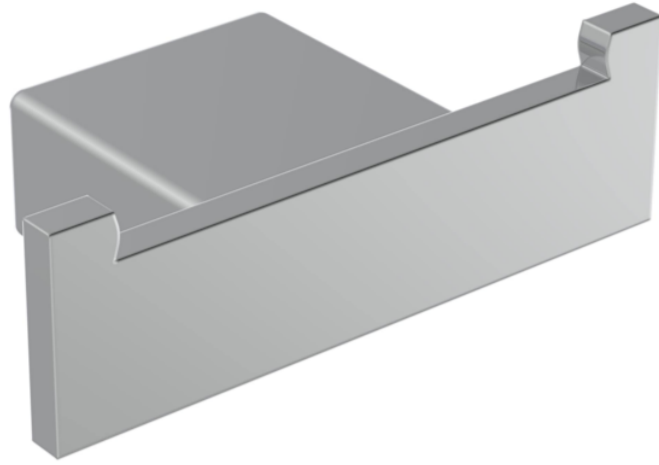

PULSE DOUBLE ROBE HOOK - CHROME

PRODUCT INFORMATION

Finish:	Chrome
Height:	28mm
Width:	90mm
Depth:	45mm
Material:	Brass
Weight:	0.19kg

Product Code: PU192

DESCRIPTION

The new PULSE accessories collection will bring a unique style to your bathroom that will compliment any basin, unit and brassware. These accessories are available in both chrome and matte black so you can add the perfect finishing touches to your desired bathroom. With its squared edges and subtle hints of curves, this collection will work particularly well with our TOOGA and FUJI brassware ranges which are both also available in chrome and matte black.

<https://saneux.com/products/pulse-double-robe-hook-chrome>