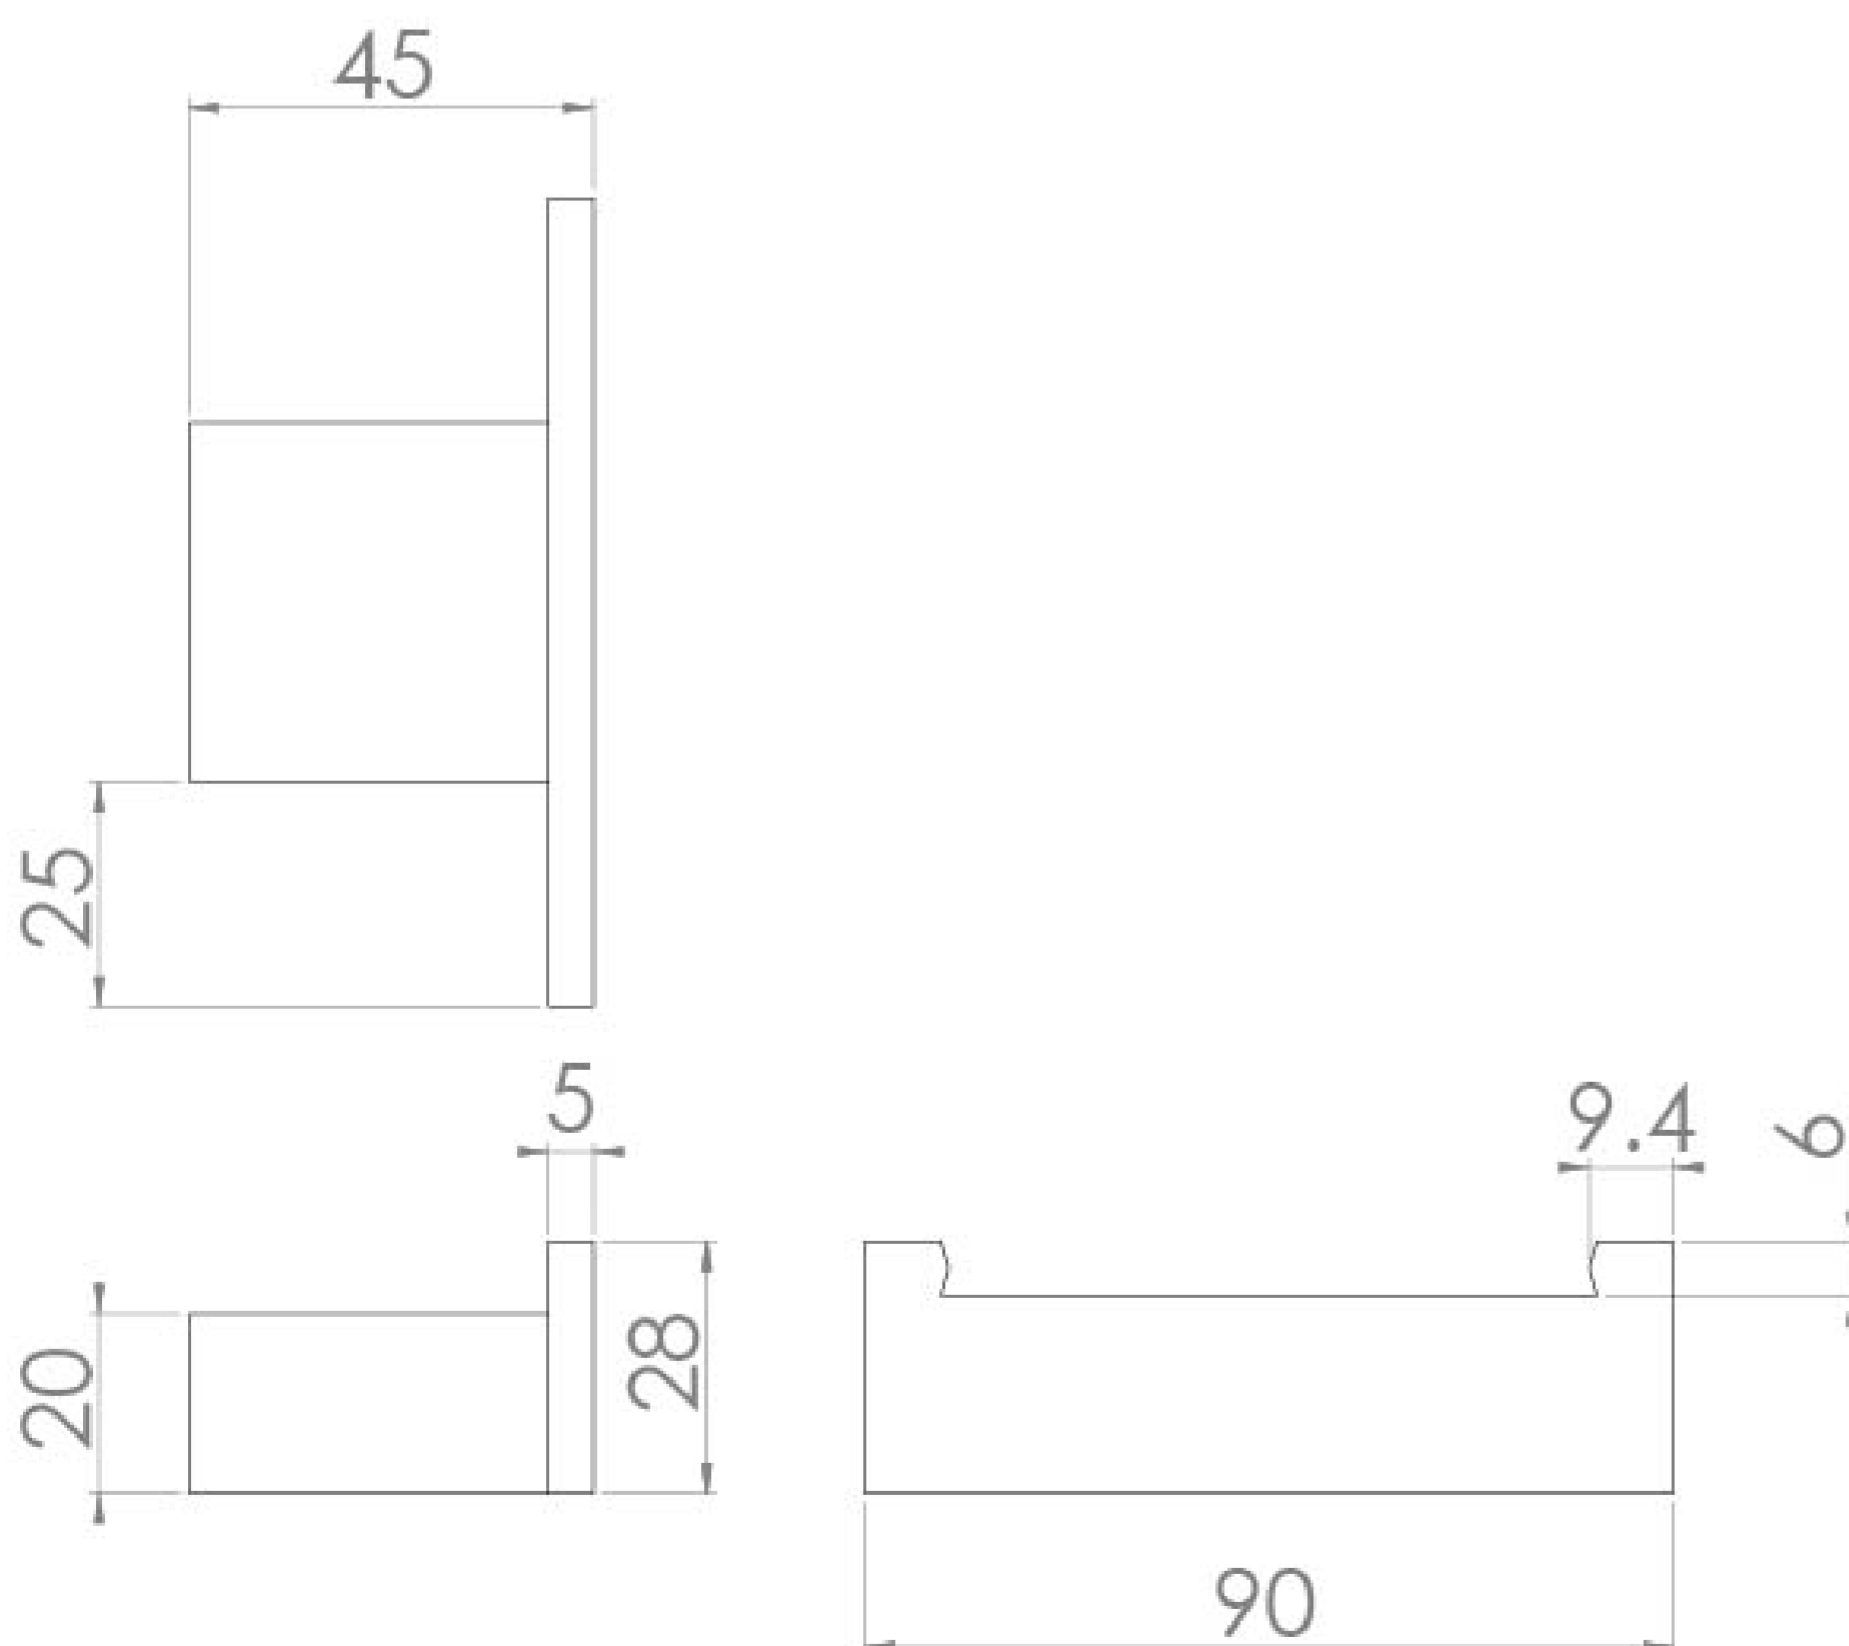

TECHNICAL DRAWING