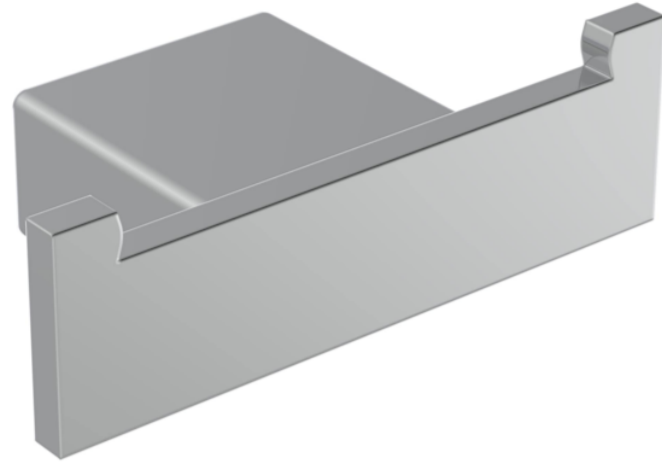

# PULSE DOUBLE ROBE HOOK - CHROME

## PRODUCT INFORMATION

<b>Finish:</b>	Chrome
<b>Height:</b>	28mm
<b>Width:</b>	90mm
<b>Depth:</b>	45mm
<b>Material:</b>	Brass
<b>Weight:</b>	0.19kg

**Product Code:** PU192

## DESCRIPTION

The new PULSE accessories collection will bring a unique style to your bathroom that will compliment any basin, unit and brassware. These accessories are available in both chrome and matte black so you can add the perfect finishing touches to your desired bathroom. With its squared edges and subtle hints of curves, this collection will work particularly well with our TOOGA and FUJI brassware ranges which are both also available in chrome and matte black.