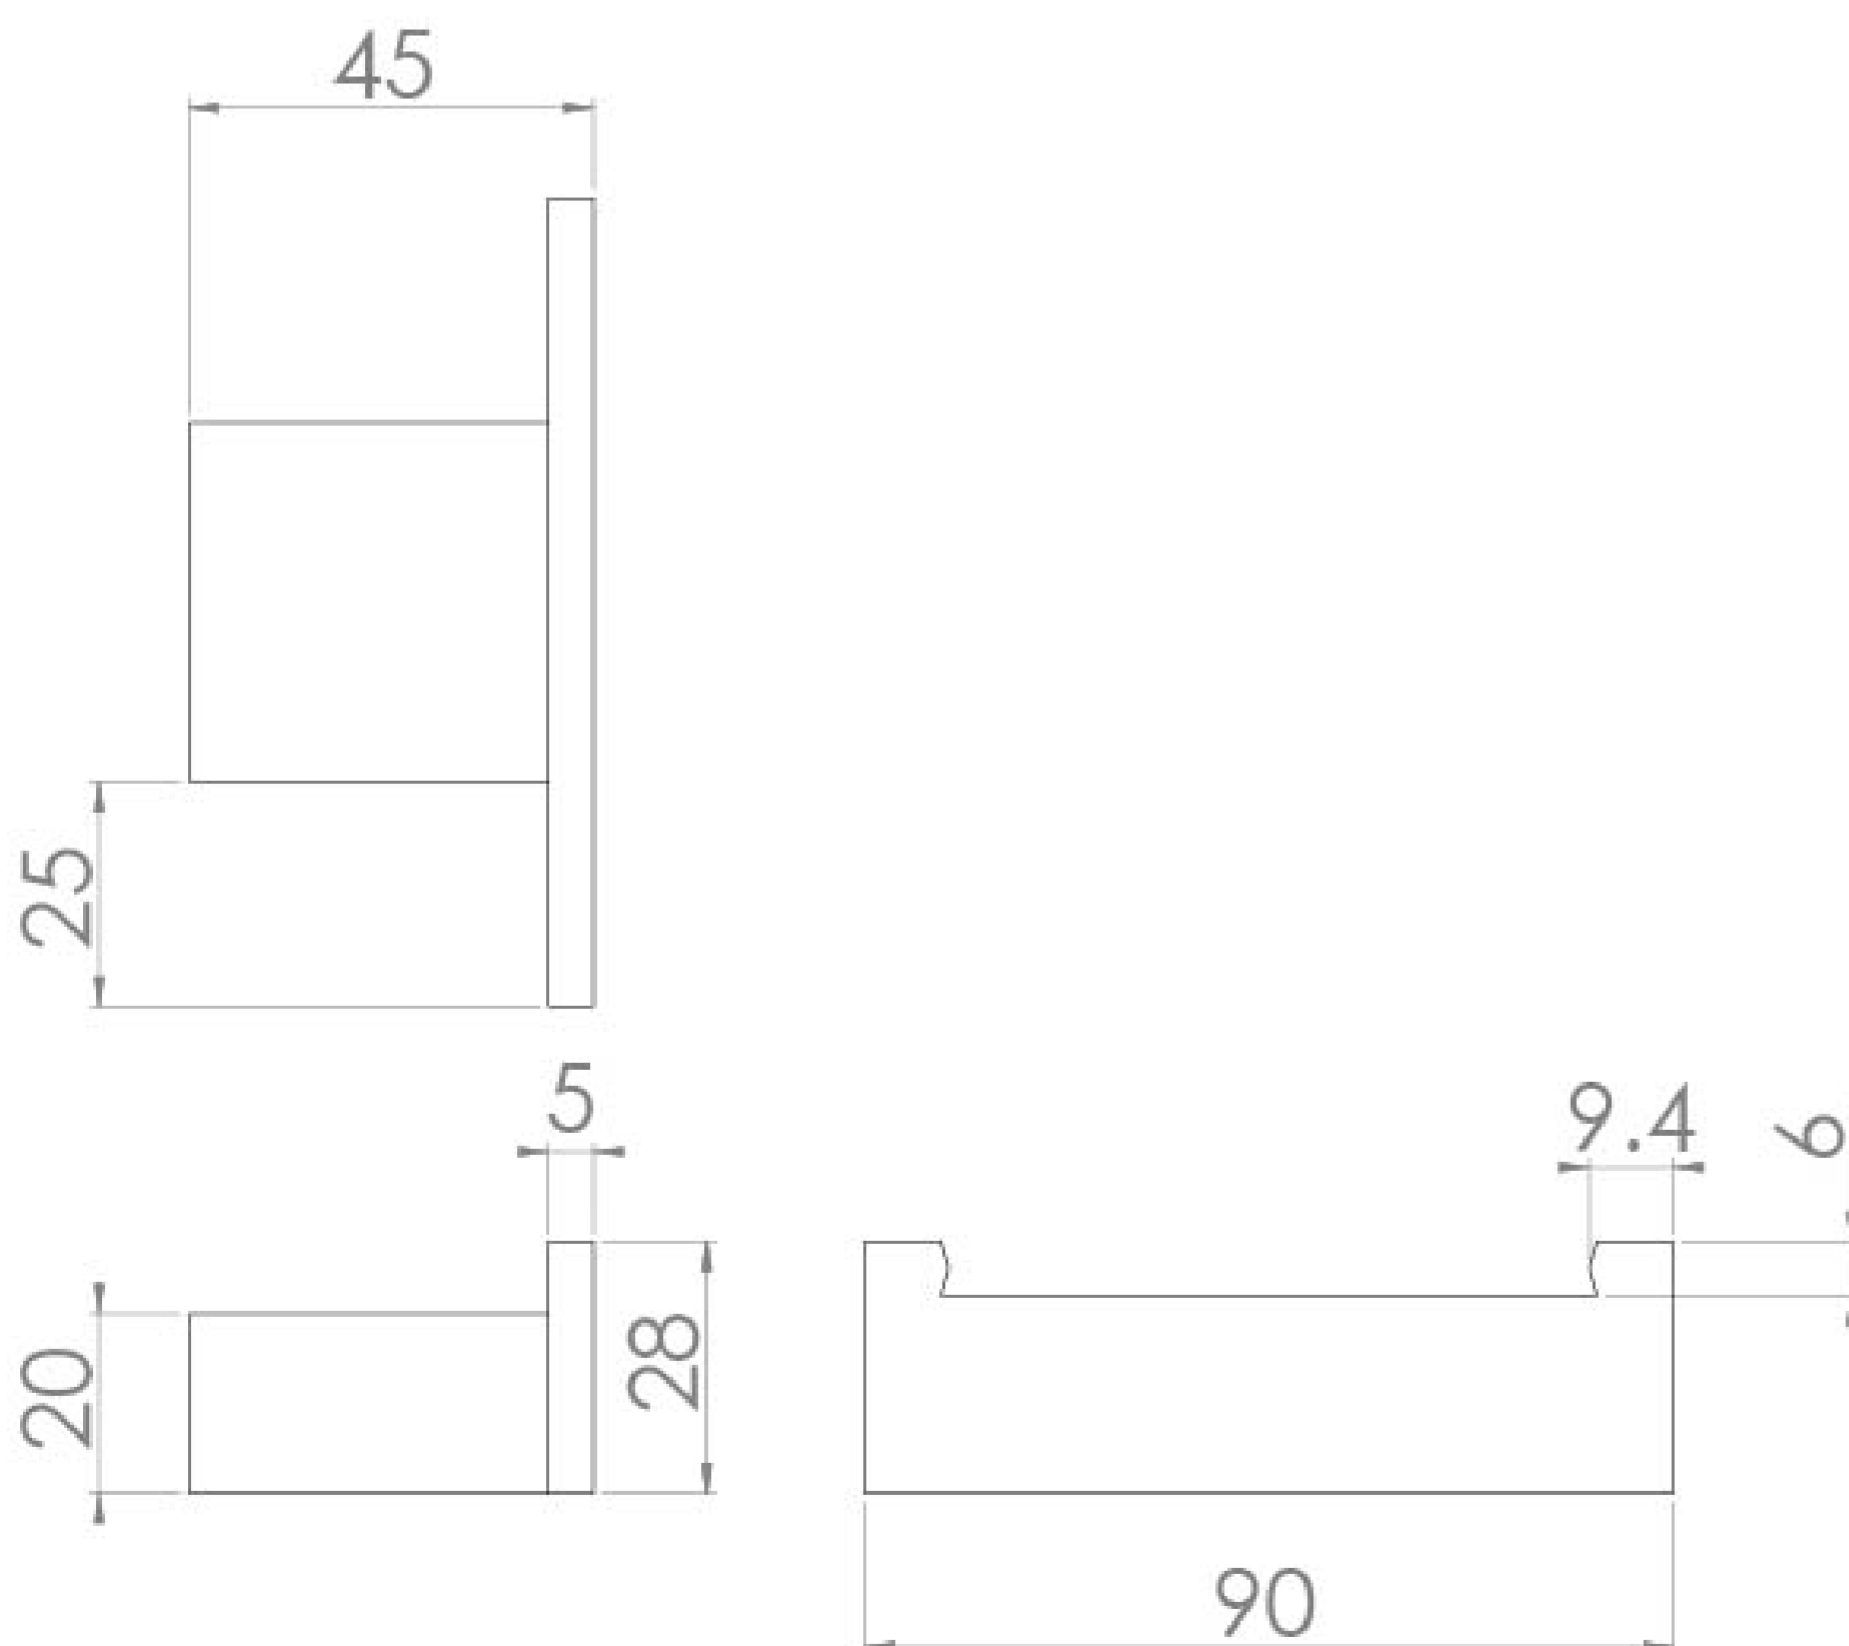

## PRODUCT INFORMATION

<b>Finish:</b>	Chrome
<b>Height:</b>	28mm
<b>Width:</b>	90mm
<b>Depth:</b>	45mm
<b>Material:</b>	Brass
<b>Weight:</b>	0.19kg

**Product Code:** PU192