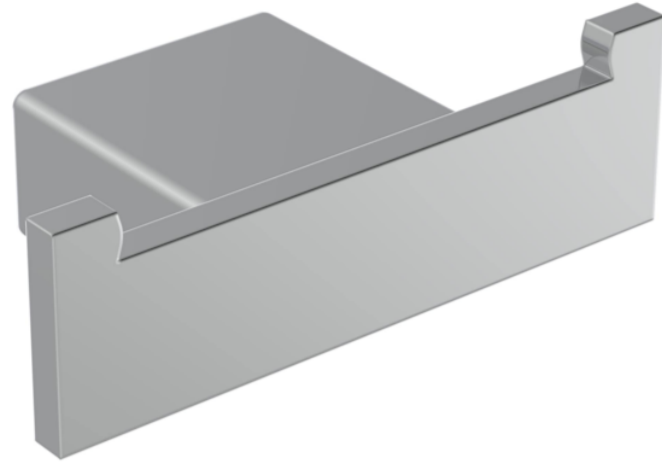

PULSE DOUBLE ROBE HOOK - CHROME

PRODUCT INFORMATION

Finish:	Chrome
Height:	28mm
Width:	90mm
Depth:	45mm
Material:	Brass
Weight:	0.19kg

Product Code: PU192

DESCRIPTION

The new PULSE accessories collection will bring a unique style to your bathroom that will compliment any basin, unit and brassware. These accessories are available in both chrome and matte black so you can add the perfect finishing touches to your desired bathroom. With its squared edges and subtle hints of curves, this collection will work particularly well with our TOOGA and FUJI brassware ranges which are both also available in chrome and matte black.

<https://saneux.com/products/pulse-double-robe-hook-chrome>