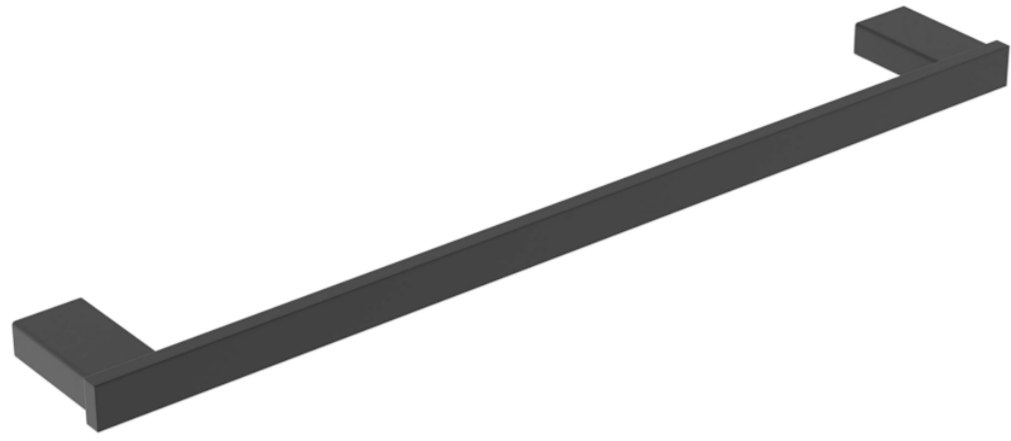

# PULSE 60CM TOWEL RAIL - MATTE BLACK

## PRODUCT INFORMATION

<b>Finish:</b>	Matte Black (Electroplated)
<b>Height:</b>	25mm
<b>Width:</b>	600mm
<b>Depth:</b>	80mm
<b>Material:</b>	Brass
<b>Weight:</b>	0.65kg

**Product Code:** PU140.MB

## DESCRIPTION

The new PULSE accessories collection will bring a unique style to your bathroom that will compliment any basin, unit and brassware. These accessories are available in both chrome and matte black so you can add the perfect finishing touches to your desired bathroom. With its squared edges and subtle hints of curves, this collection will work particularly well with our TOOGA and FUJI brassware ranges which are both also available in chrome and matte black.