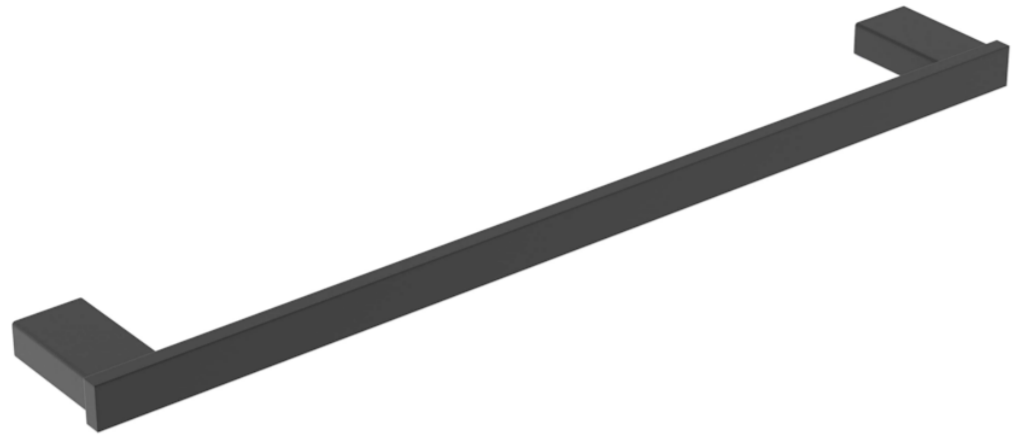

PULSE 60CM TOWEL RAIL - MATTE BLACK

PRODUCT INFORMATION

Finish:	Matte Black (Electroplated)
Height:	25mm
Width:	600mm
Depth:	80mm
Material:	Brass
Weight:	0.65kg

Product Code: PU140.MB

DESCRIPTION

The new PULSE accessories collection will bring a unique style to your bathroom that will compliment any basin, unit and brassware. These accessories are available in both chrome and matte black so you can add the perfect finishing touches to your desired bathroom. With its squared edges and subtle hints of curves, this collection will work particularly well with our TOOGA and FUJI brassware ranges which are both also available in chrome and matte black.

<https://saneux.com/products/pulse-60cm-towel-rail-matte-black>