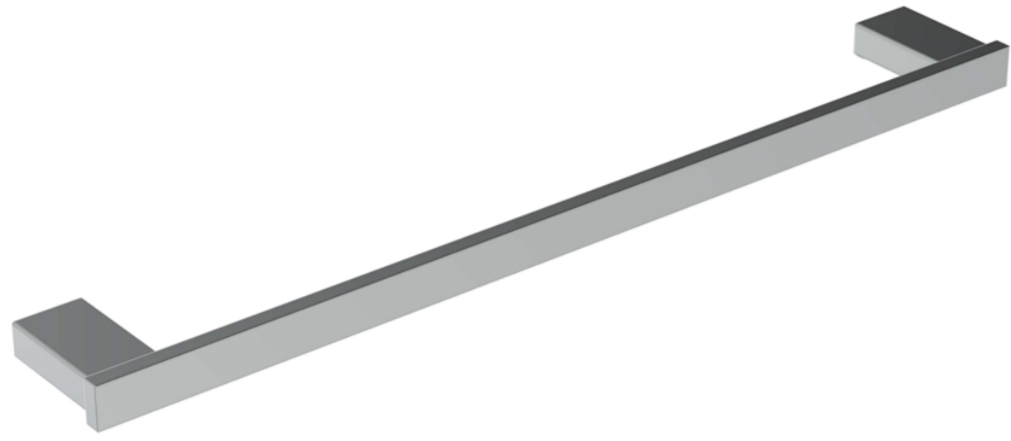

PULSE 60CM TOWEL RAIL - CHROME

PRODUCT INFORMATION

Finish:	Chrome
Height:	25mm
Width:	600mm
Depth:	80mm
Material:	Brass
Weight:	0.65kg

Product Code: PU140

DESCRIPTION

The new PULSE accessories collection will bring a unique style to your bathroom that will compliment any basin, unit and brassware. These accessories are available in both chrome and matte black so you can add the perfect finishing touches to your desired bathroom. With its squared edges and subtle hints of curves, this collection will work particularly well with our TOOGA and FUJI brassware ranges which are both also available in chrome and matte black.

<https://saneux.com/products/pulse-60cm-towel-rail-chrome>