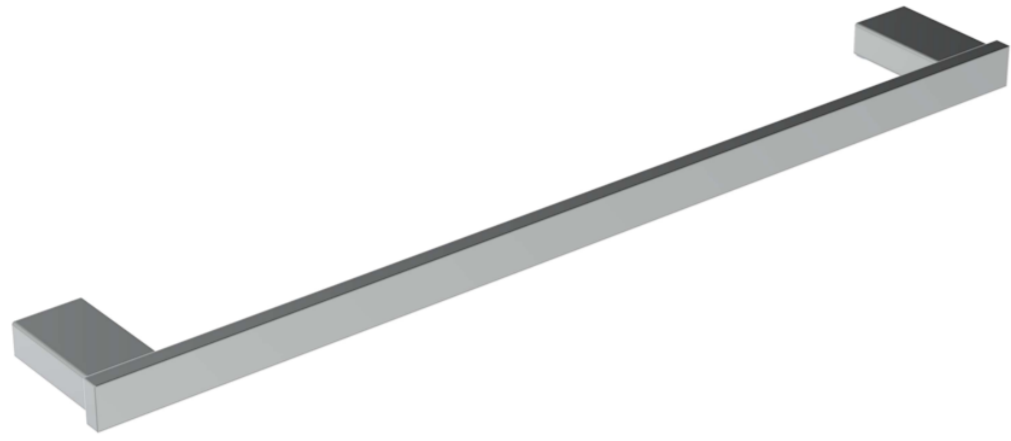

## PULSE 60CM TOWEL RAIL - CHROME

### PRODUCT INFORMATION

<b>Finish:</b>	Chrome
<b>Height:</b>	25mm
<b>Width:</b>	600mm
<b>Depth:</b>	80mm
<b>Material:</b>	Brass
<b>Weight:</b>	0.65kg

**Product Code:** PU140

### DESCRIPTION

The new PULSE accessories collection will bring a unique style to your bathroom that will compliment any basin, unit and brassware. These accessories are available in both chrome and matte black so you can add the perfect finishing touches to your desired bathroom. With its squared edges and subtle hints of curves, this collection will work particularly well with our TOOGA and FUJI brassware ranges which are both also available in chrome and matte black.

<https://saneux.com/products/pulse-60cm-towel-rail-chrome>