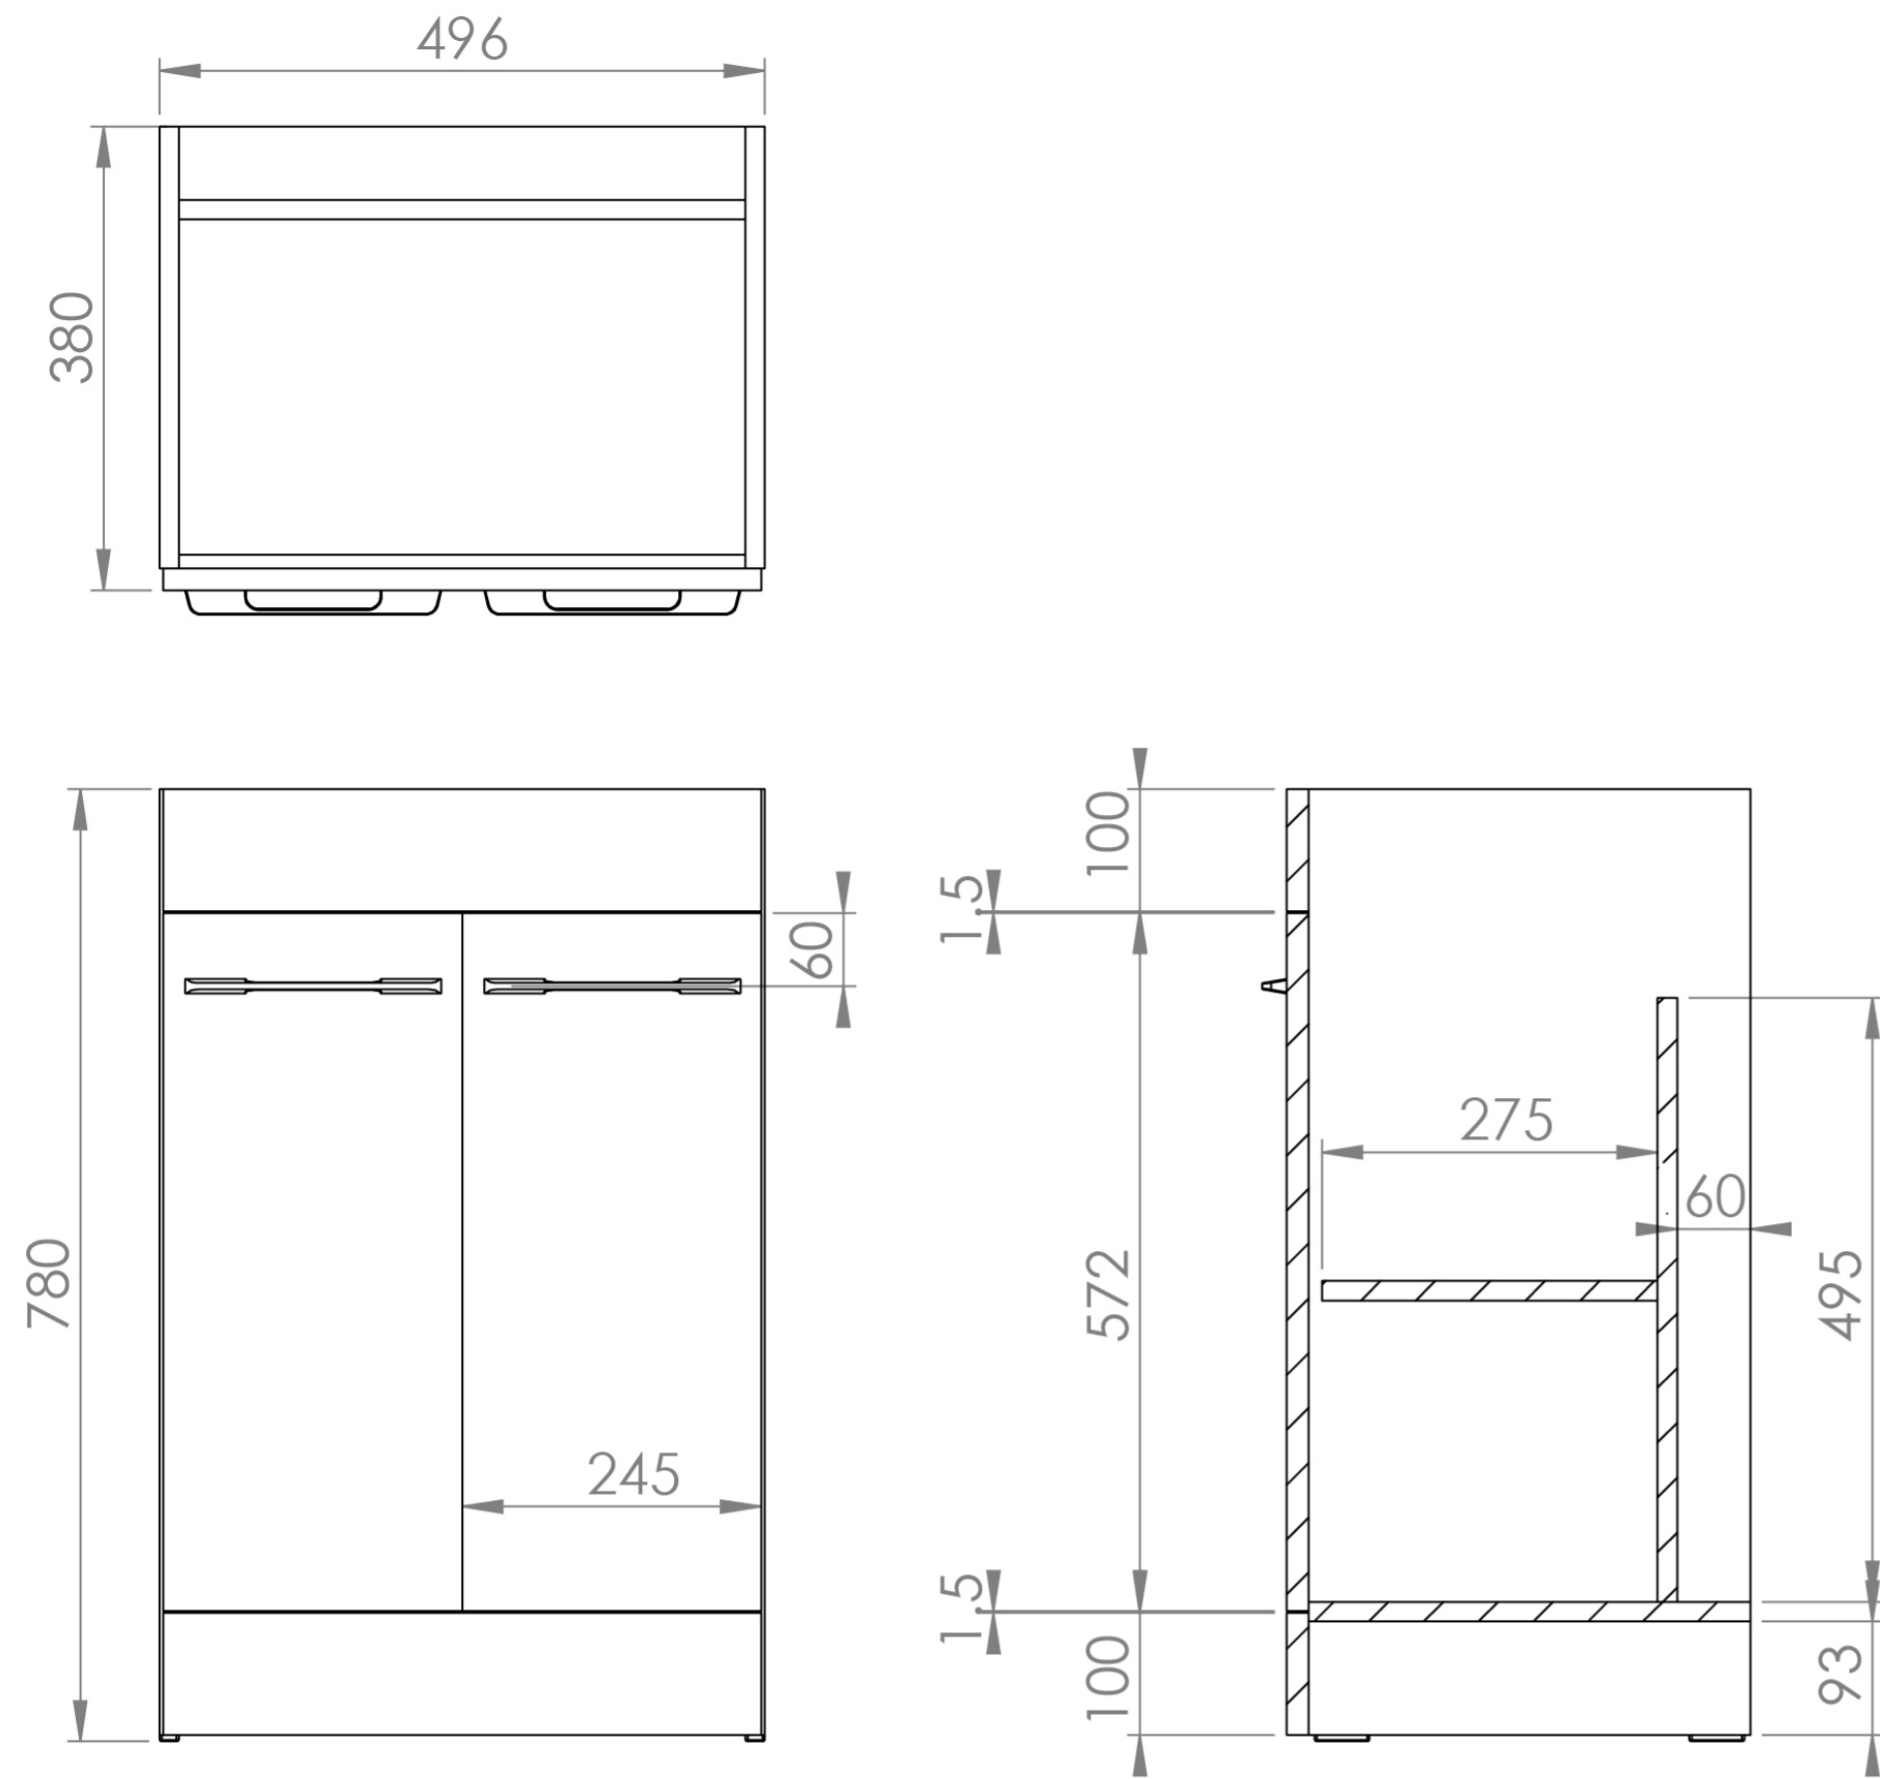

AUSTEN 50CM 2 DOOR FLOOR STANDING UNIT - GLOSS WHITE

Product Code: AU050F.GW

PRODUCT INFORMATION

Finish:	Gloss White
Height:	780mm
Width:	496mm
Depth:	380mm
Material	MFC
Weight	17.37kg
Shelf Quantity	1x wooden shelf
Guarantee	5 years
Configuration	2 Door
Door Type	Soft close
Compatible Basin(s)	50000, 50000.0TH
Compatible Countertop(s)	AU050T.GW, AU050T.IG, AU050T.MW, AU050T.EO, AU050T.MC, AU050T.C
Handle(s) Required	2, purchase separately
Other Features	Easy installation Quick release doors

This 50cm 2 door floor standing unit in the gloss white finish provides plenty of storage space for your bathroom and it can be paired with either a countertop or a basin. The gloss white finish is a staple for any bathroom to create a classic look.

*Basin to be purchased separately
Compatible basins: 50000, 50000.0TH

**Handles to be purchased separately

TECHNICAL DRAWING

Saneux reserves the right to alter the specifications and product range without prior notice. Dimensions are given as a guide only. Dimensions should not be used for surrounding furniture, fixtures and fittings until the product is on site.