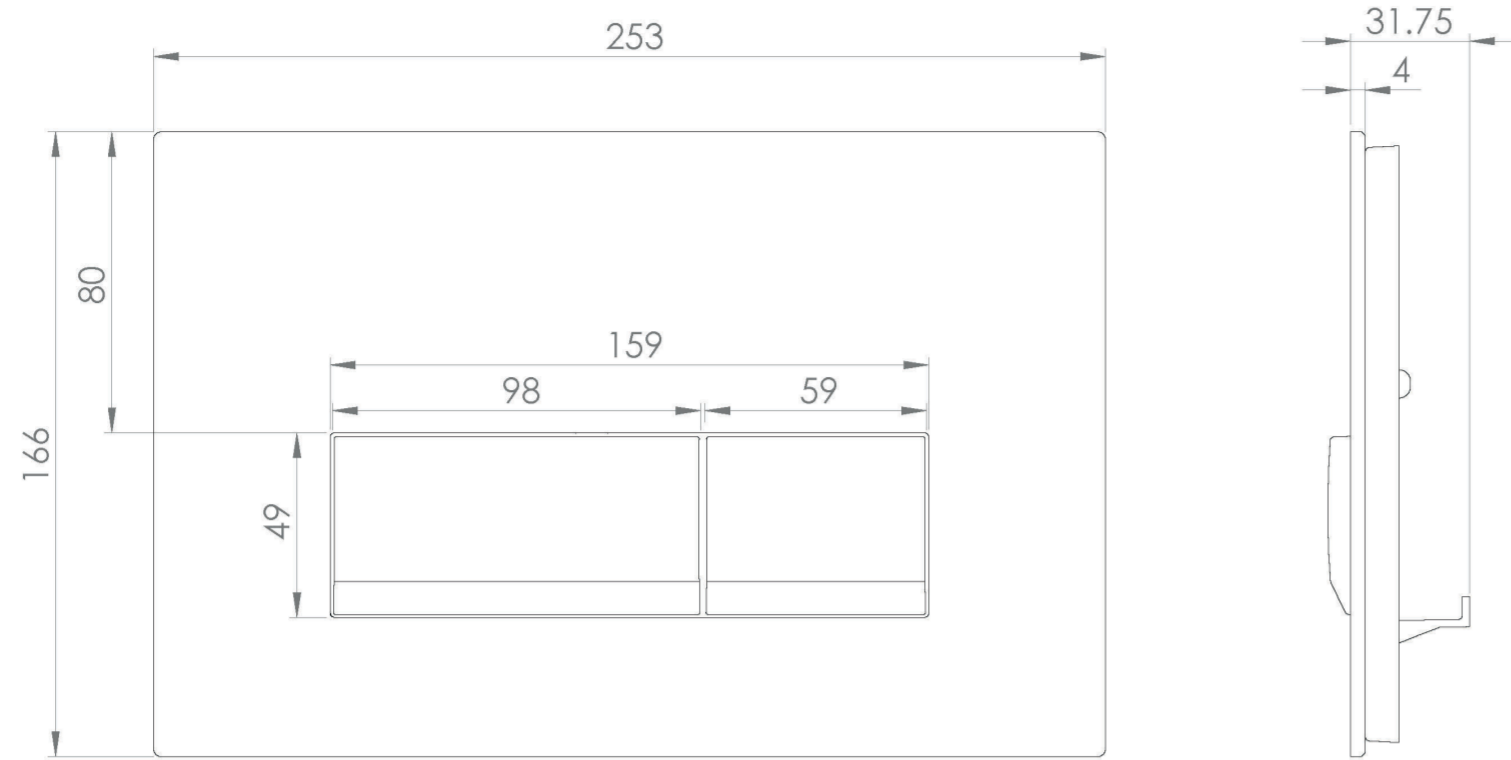

TECHNICAL DRAWING

Saneux reserves the right to alter the specifications and product range without prior notice. Dimensions are given as a guide only. Dimensions should not be used for surrounding furniture, fixtures and fittings until the product is on site.

<https://saneux.com/products/flush-20-square-glass-flush-plate-white>