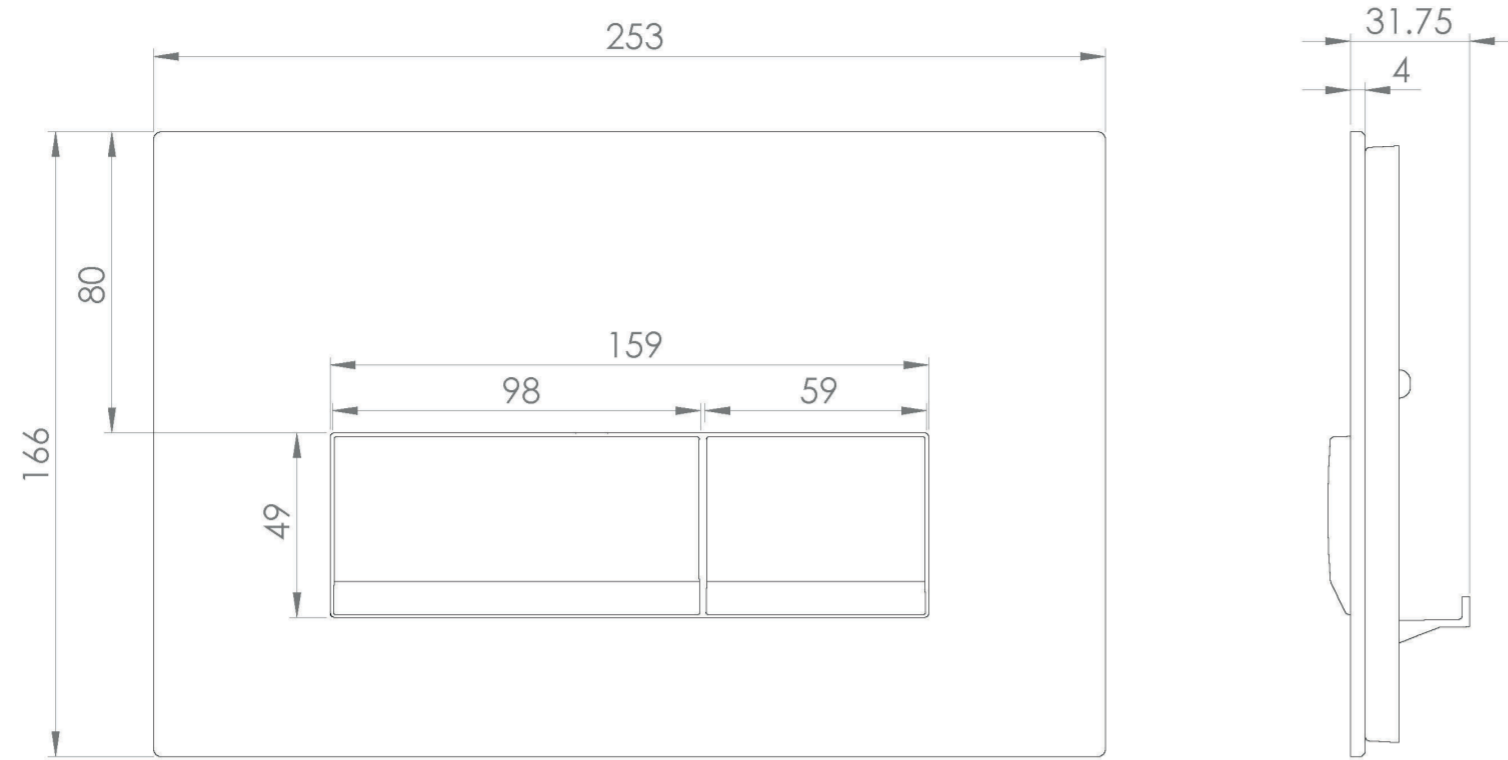

TECHNICAL DRAWING

Saneux reserves the right to alter the specifications and product range without prior notice. Dimensions are given as a guide only. Dimensions should not be used for surrounding furniture, fixtures and fittings until the product is on site.

<https://saneux.com/products/flush-20-square-glass-flush-plate-white>