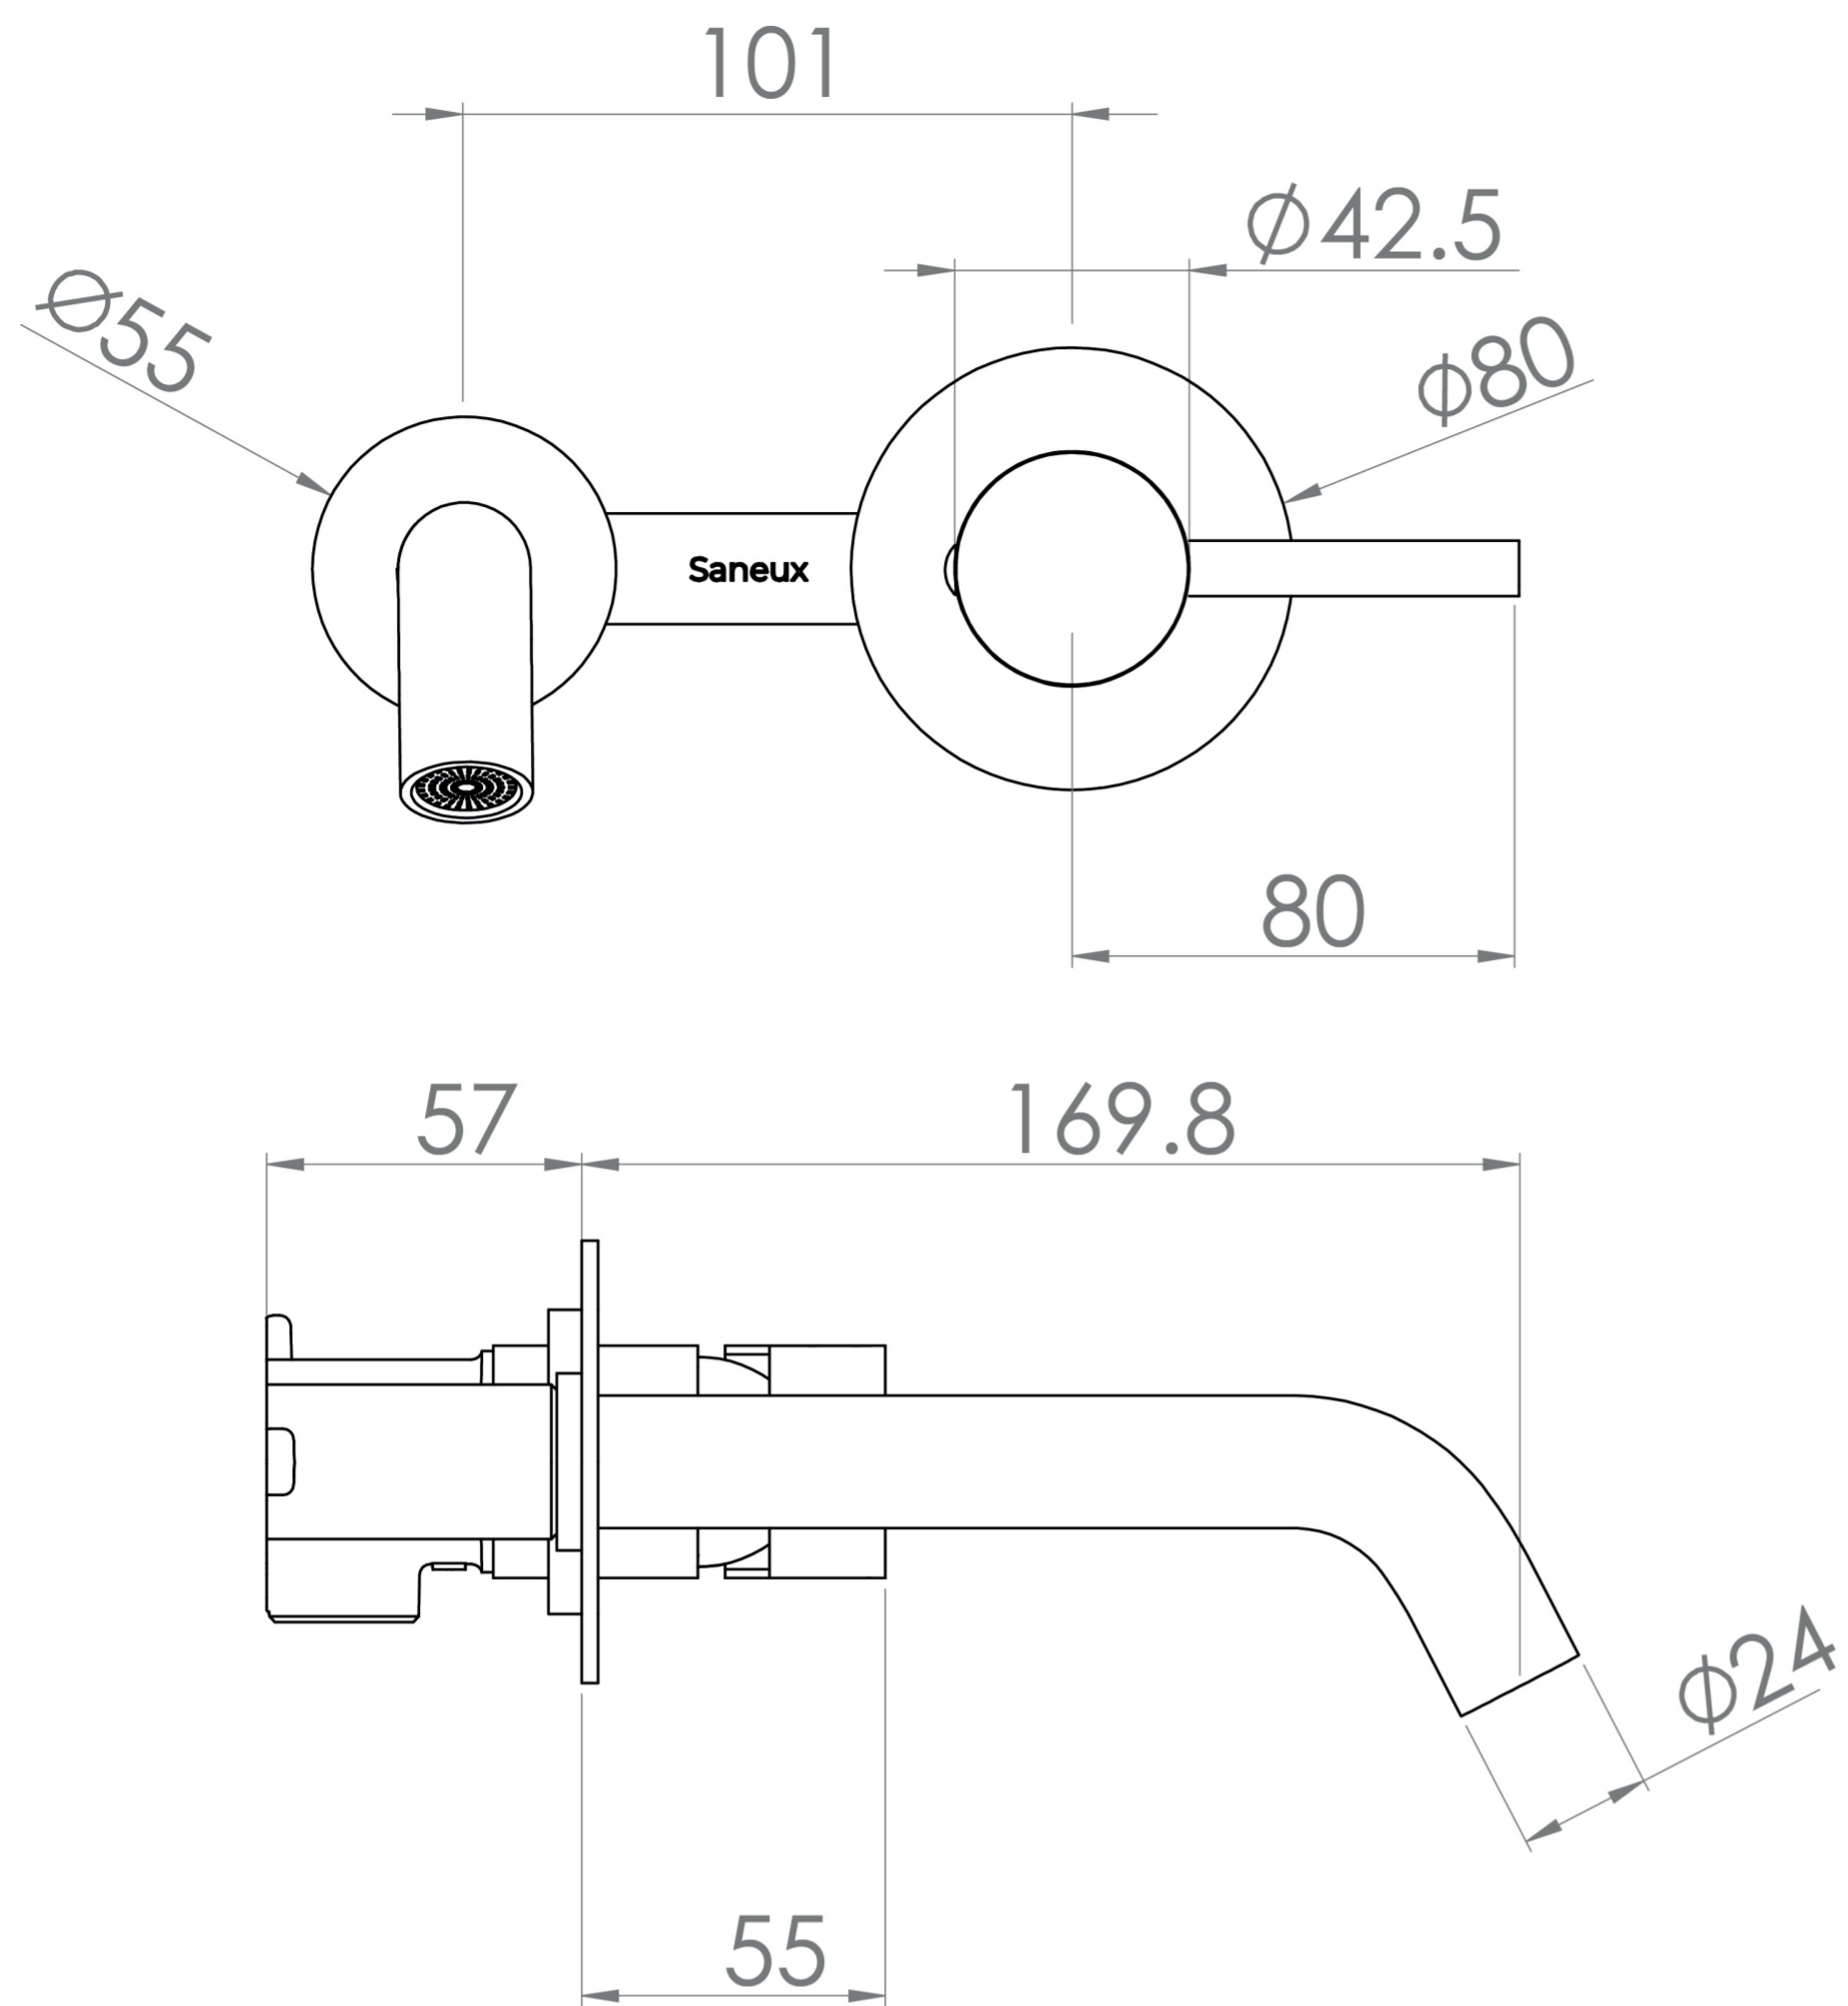

COS WALL MOUNTED 2 PLATE BASIN MIXER WITH KNURLED HANDLE - MATTE BLACK

Product Code: CO2052.KMB

PRODUCT INFORMATION

Finish:	Matte Black (Electroplated)
Height:	80mm
Width:	208.5mm
Depth:	226.8mm
Material	Brass
Weight	1.44kg
Approvals/Standards	WRAS
Waste	Not included, purchase separately
Guarantee	5 years
Spout Projection (mm)	169.8mm
Other Features	Pair with a 0 tap hole or countertop basin

DESCRIPTION

The COS collection was designed to create brassware that is both modern and classic to suit any style of bathroom.

Upgrade your basin mixer and opt for this COS 2 plate wall mounted basin mixer with an industrial style knurled handle in the matte black finish. Pair it with any of our no tap hole washbasins or our SIENNA countertop basins.

Waste to be purchased separately.

- 0.2 Bar - Flowrate: 3 l/min
- 0.3 Bar - Flowrate: 3.6 l/min
- 0.4 Bar - Flowrate: 4.2 l/min
- 0.5 Bar - Flowrate: 4.6 l/min
- 1 Bar - Flowrate: 6.4 l/min
- 2 Bar - Flowrate: 9.1 l/min
- 3 Bar - Flowrate: 11.2 l/min
- 4 Bar - Flowrate: 13.1 l/min
- 5 Bar - Flowrate: 14.7 l/min