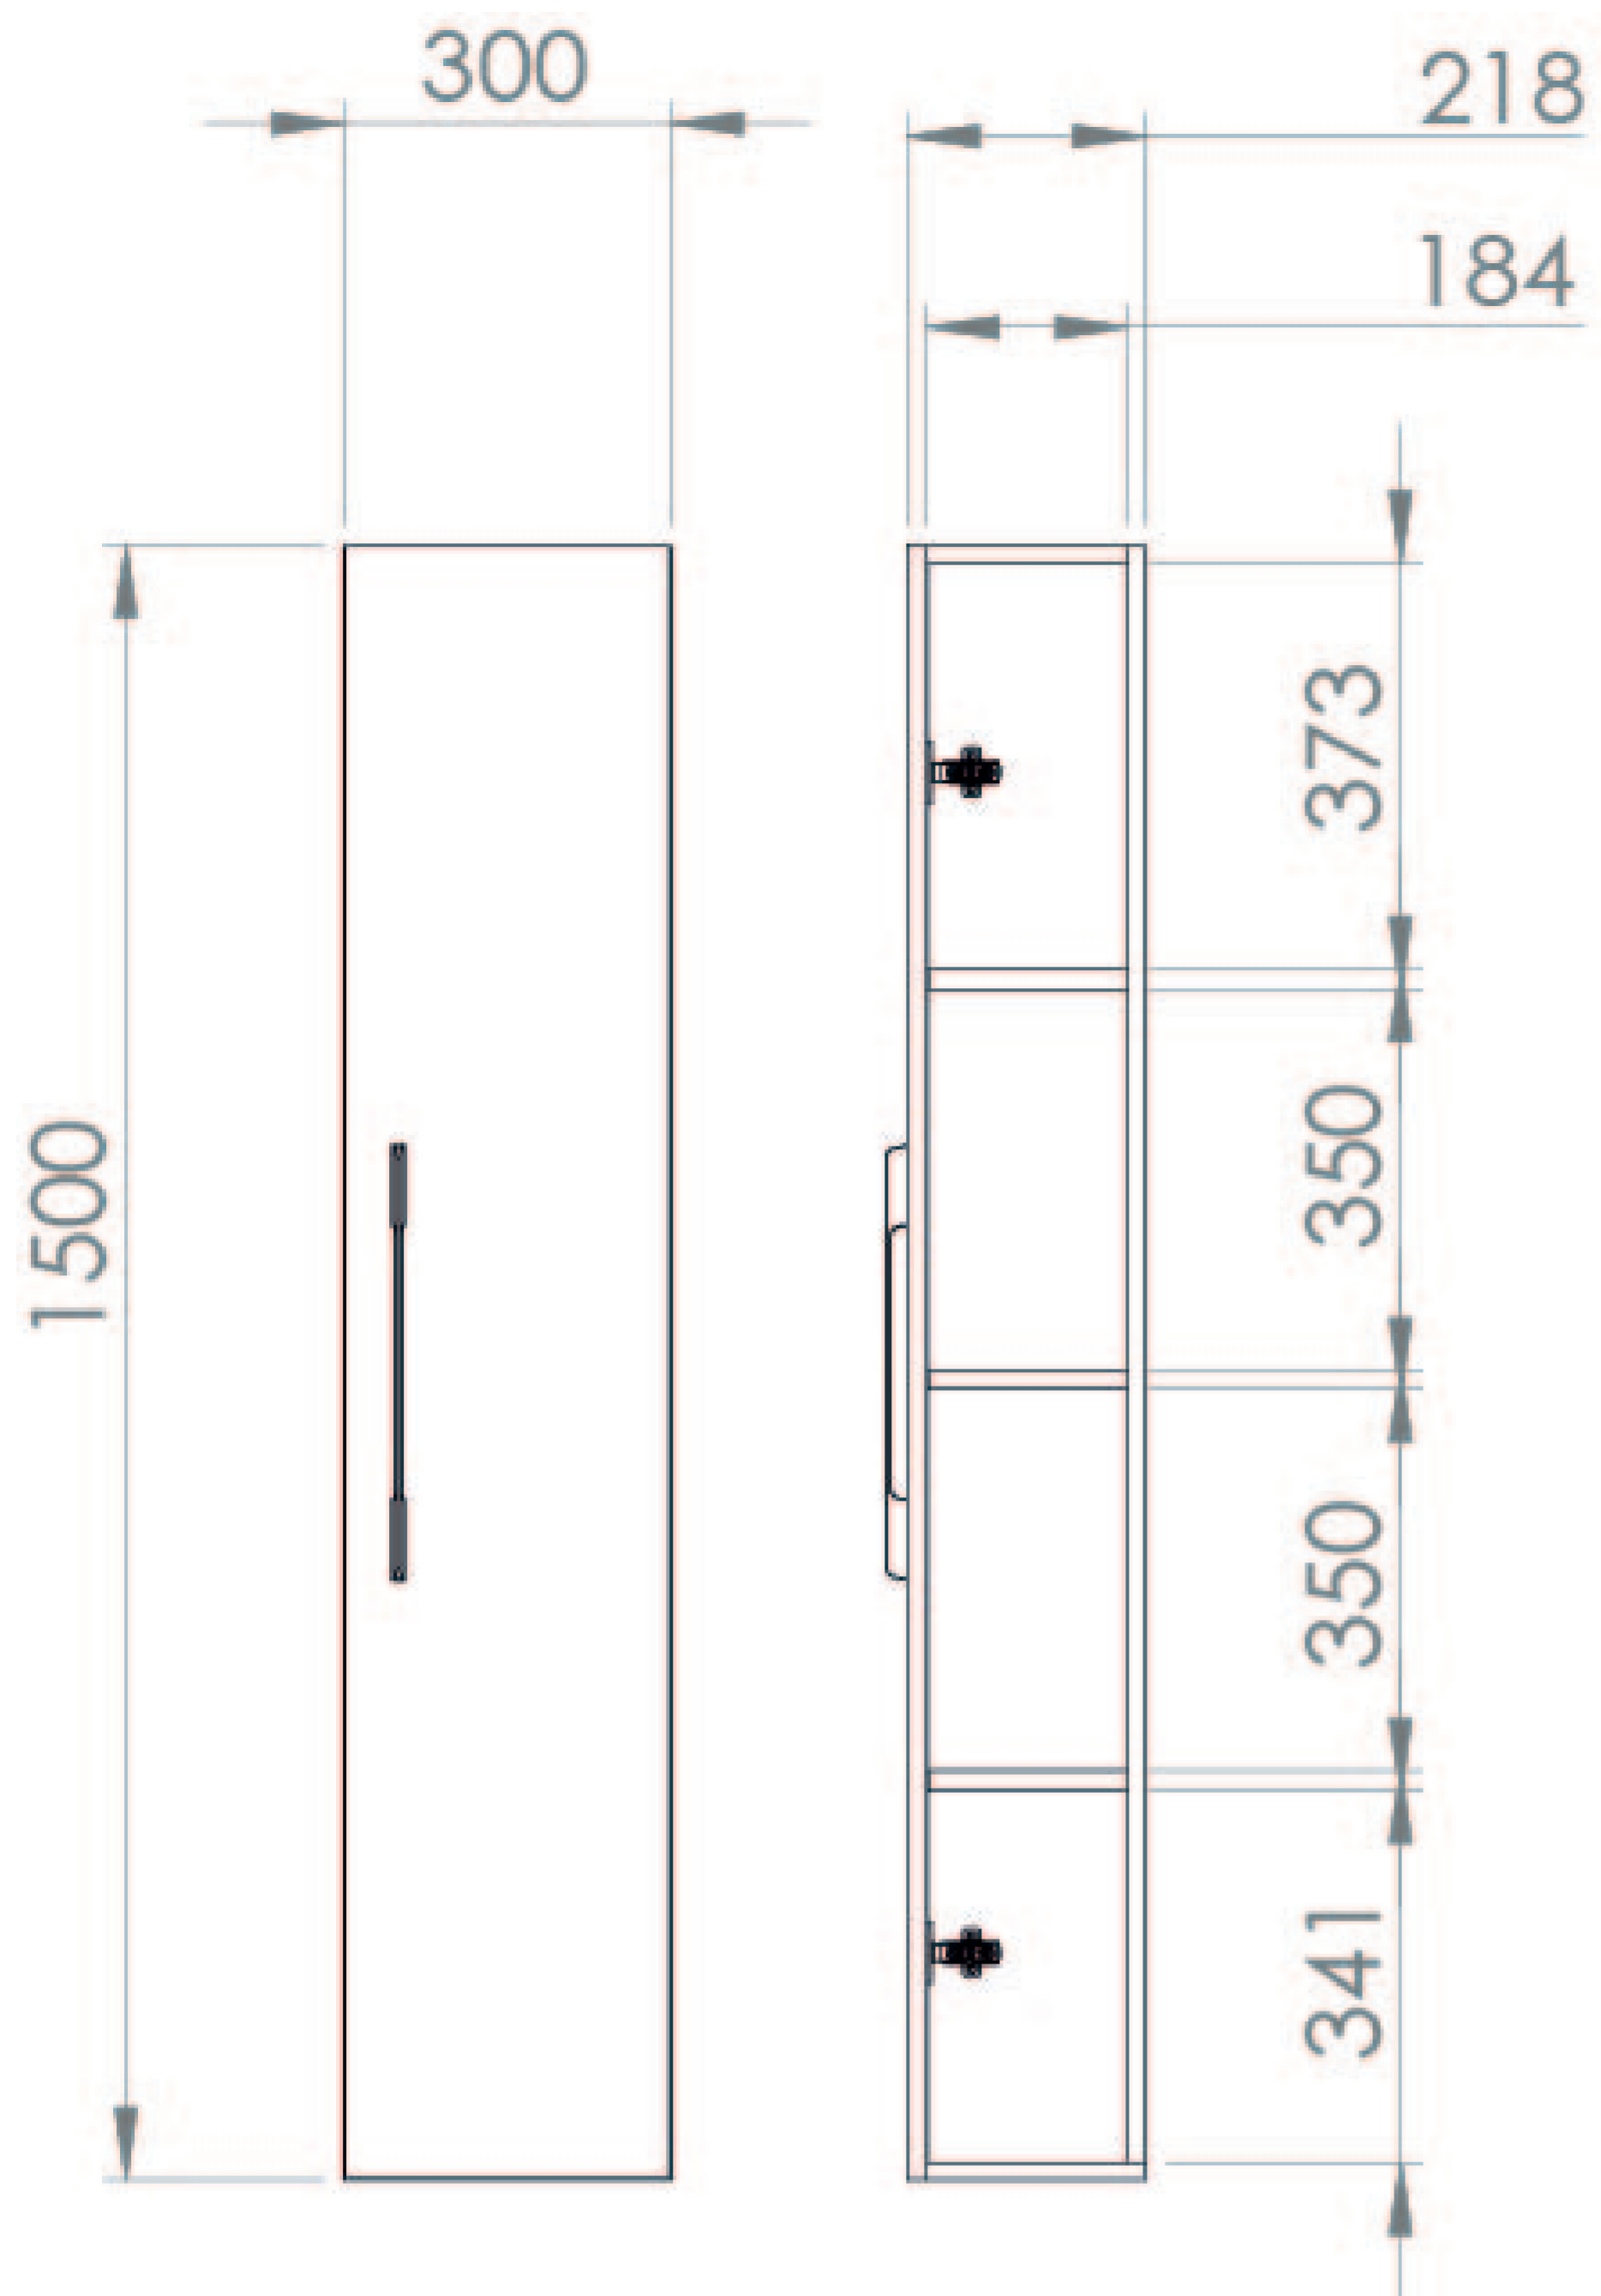

Saneux reserves the right to alter the specifications and product range without prior notice. Dimensions are given as a guide only. Dimensions should not be used for surrounding furniture, fixtures and fittings until the product is on site.