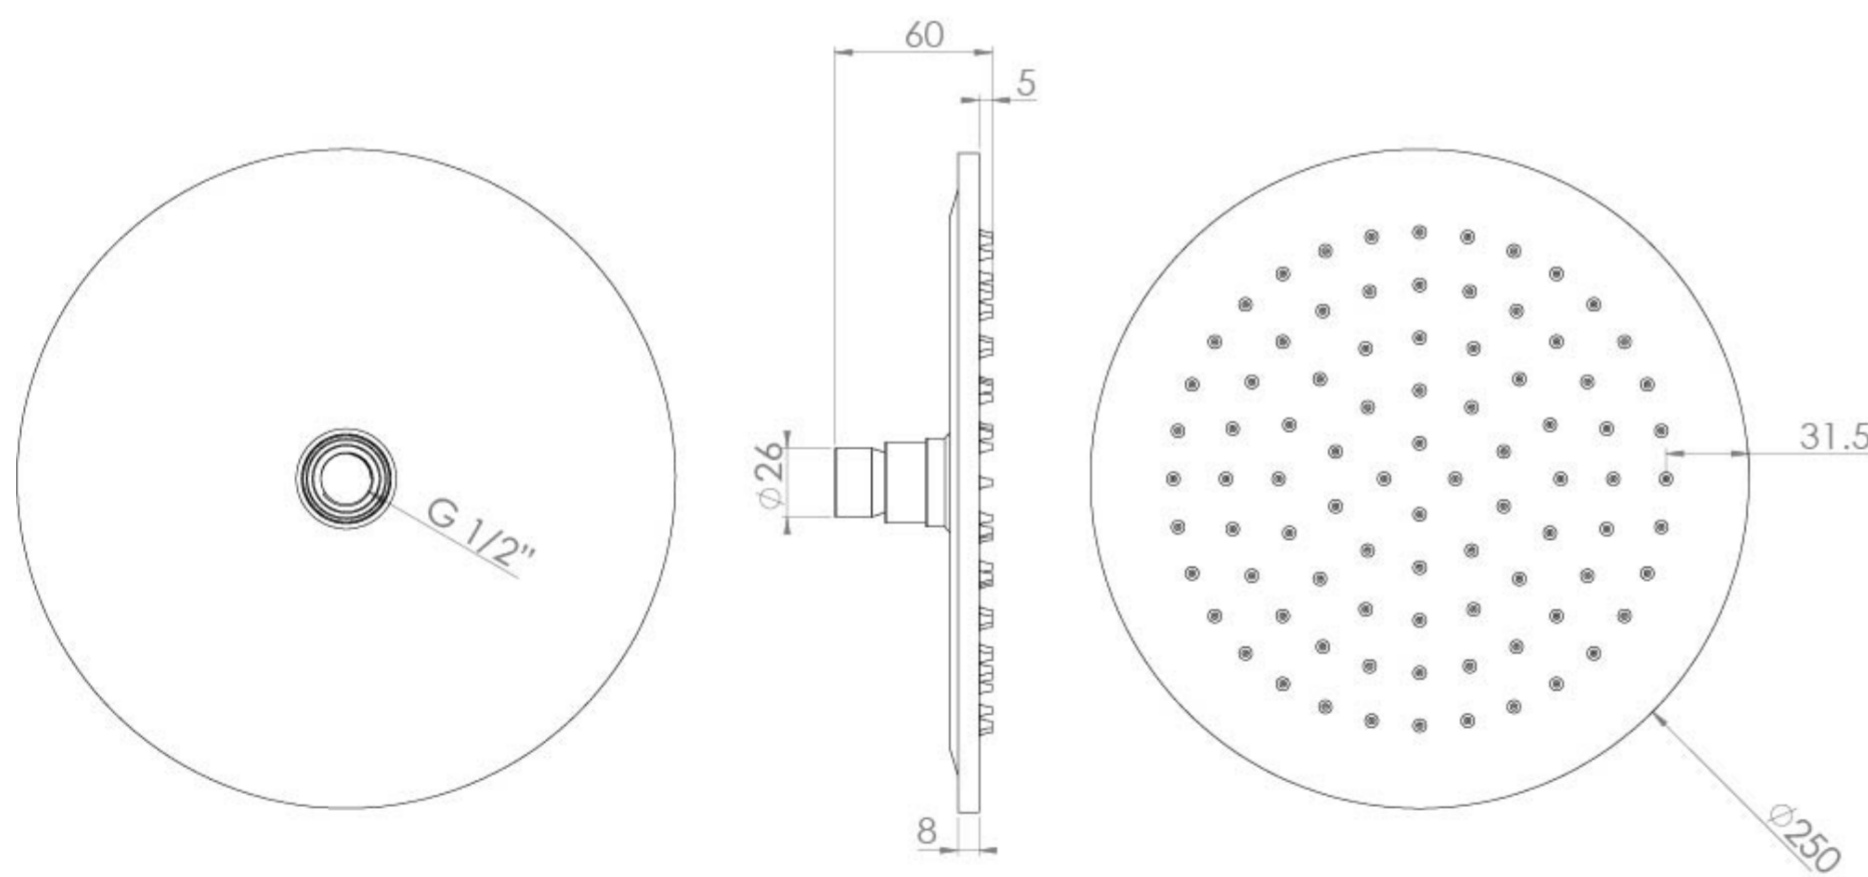

COS 250X8MM ROUND SHOWER HEAD - CHROME

Product Code: CO227

PRODUCT INFORMATION

| | |
|------------|---------|
| Finish: | Chrome |
| Height: | 60mm |
| Width: | 250mm |
| Depth: | 250mm |
| Material: | Brass |
| Weight: | 1.36kg |
| Guarantee: | 5 years |

DESCRIPTION

COS Standard Round Shower Head 250mm x 8mm / Chrome

The COS collection was designed to create brassware that was both modern and classic to suit any style of bathroom. This COS standard shower head perfectly suits our round shower arms in this same range.

TECHNICAL DRAWING

FLOW RATE

- 0.5 Bar - Flowrate: 4.7 l/min
- 1 Bar - Flowrate: 13.3 l/min
- 2 Bar - Flowrate: 18.4 l/min
- 3 Bar - Flowrate: 23.3 l/min
- 4 Bar - Flowrate: 23.6 l/min
- 5 Bar - Flowrate: 31.1 l/min