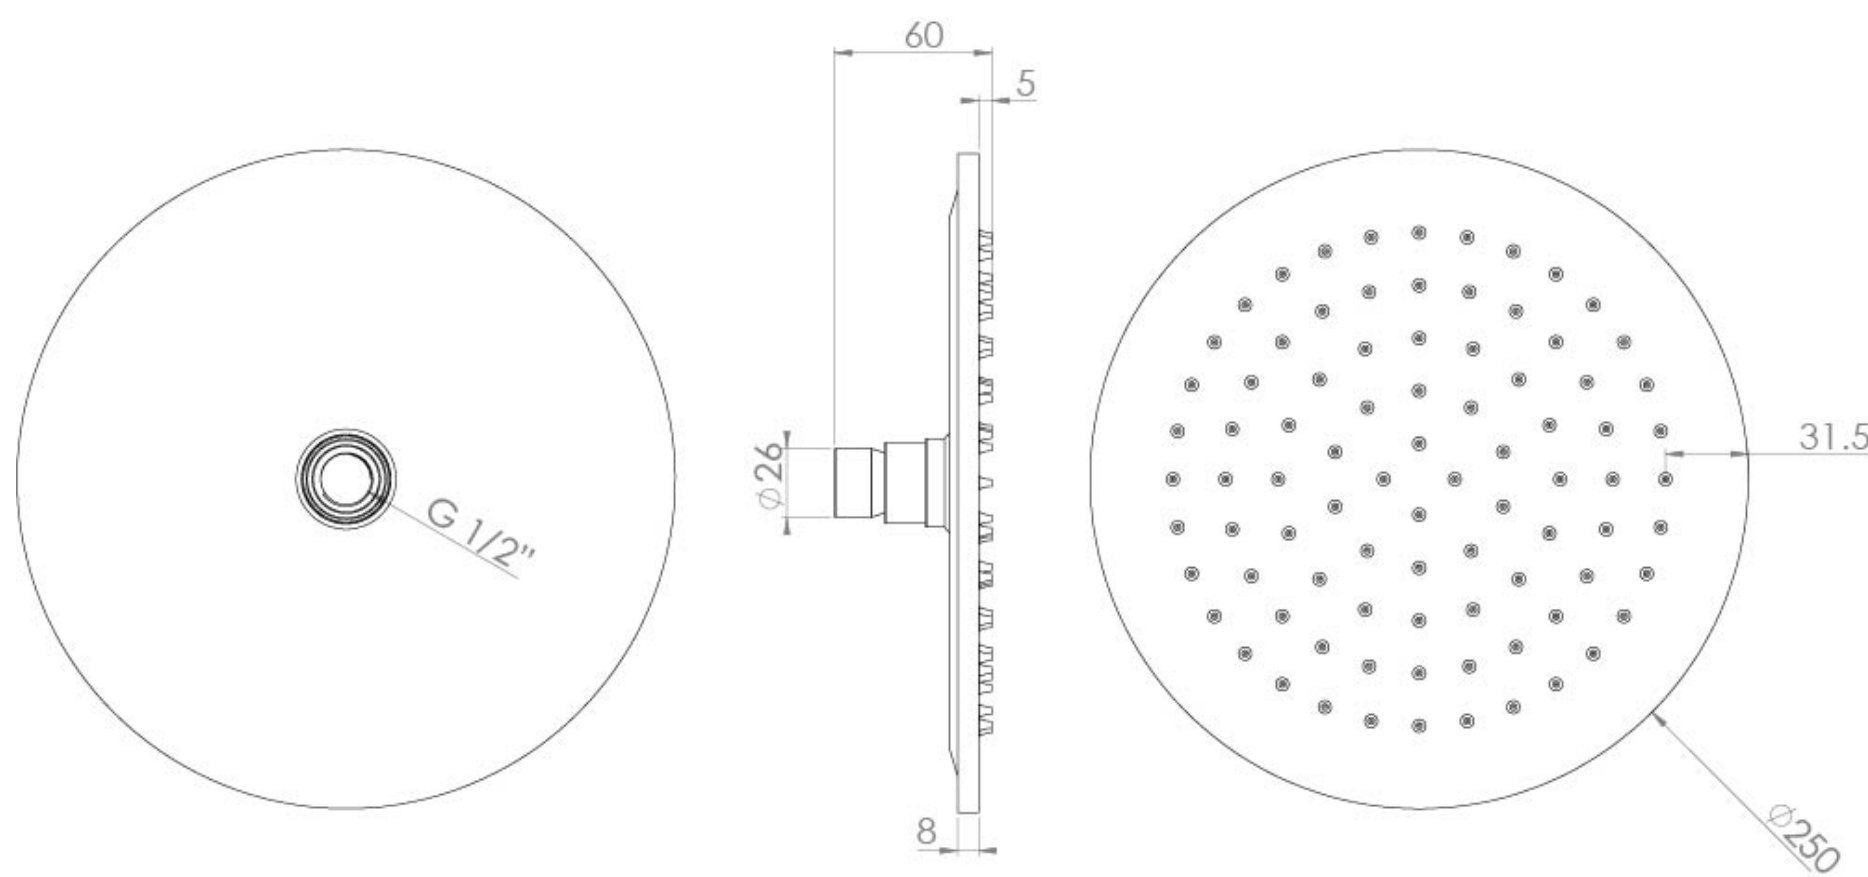

COS 250X8MM ROUND SHOWER HEAD - CHROME

PRODUCT INFORMATION

| | |
|-------------------|---------|
| Finish: | Chrome |
| Height: | 60mm |
| Width: | 250mm |
| Depth: | 250mm |
| Material: | Brass |
| Weight: | 1.36kg |
| Guarantee: | 5 years |

Product Code: CO227

DESCRIPTION

COS Standard Round Shower Head 250mm x 8mm / Chrome

The COS collection was designed to create brassware that was both modern and classic to suit any style of bathroom. This COS standard shower head perfectly suits our round shower arms in this same range.

TECHNICAL DRAWING

FLOW RATE

- 0.5 Bar - Flowrate: 4.7 l/min
- 1 Bar - Flowrate: 13.3 l/min
- 2 Bar - Flowrate: 18.4 l/min
- 3 Bar - Flowrate: 23.3 l/min
- 4 Bar - Flowrate: 23.6 l/min
- 5 Bar - Flowrate: 31.1 l/min