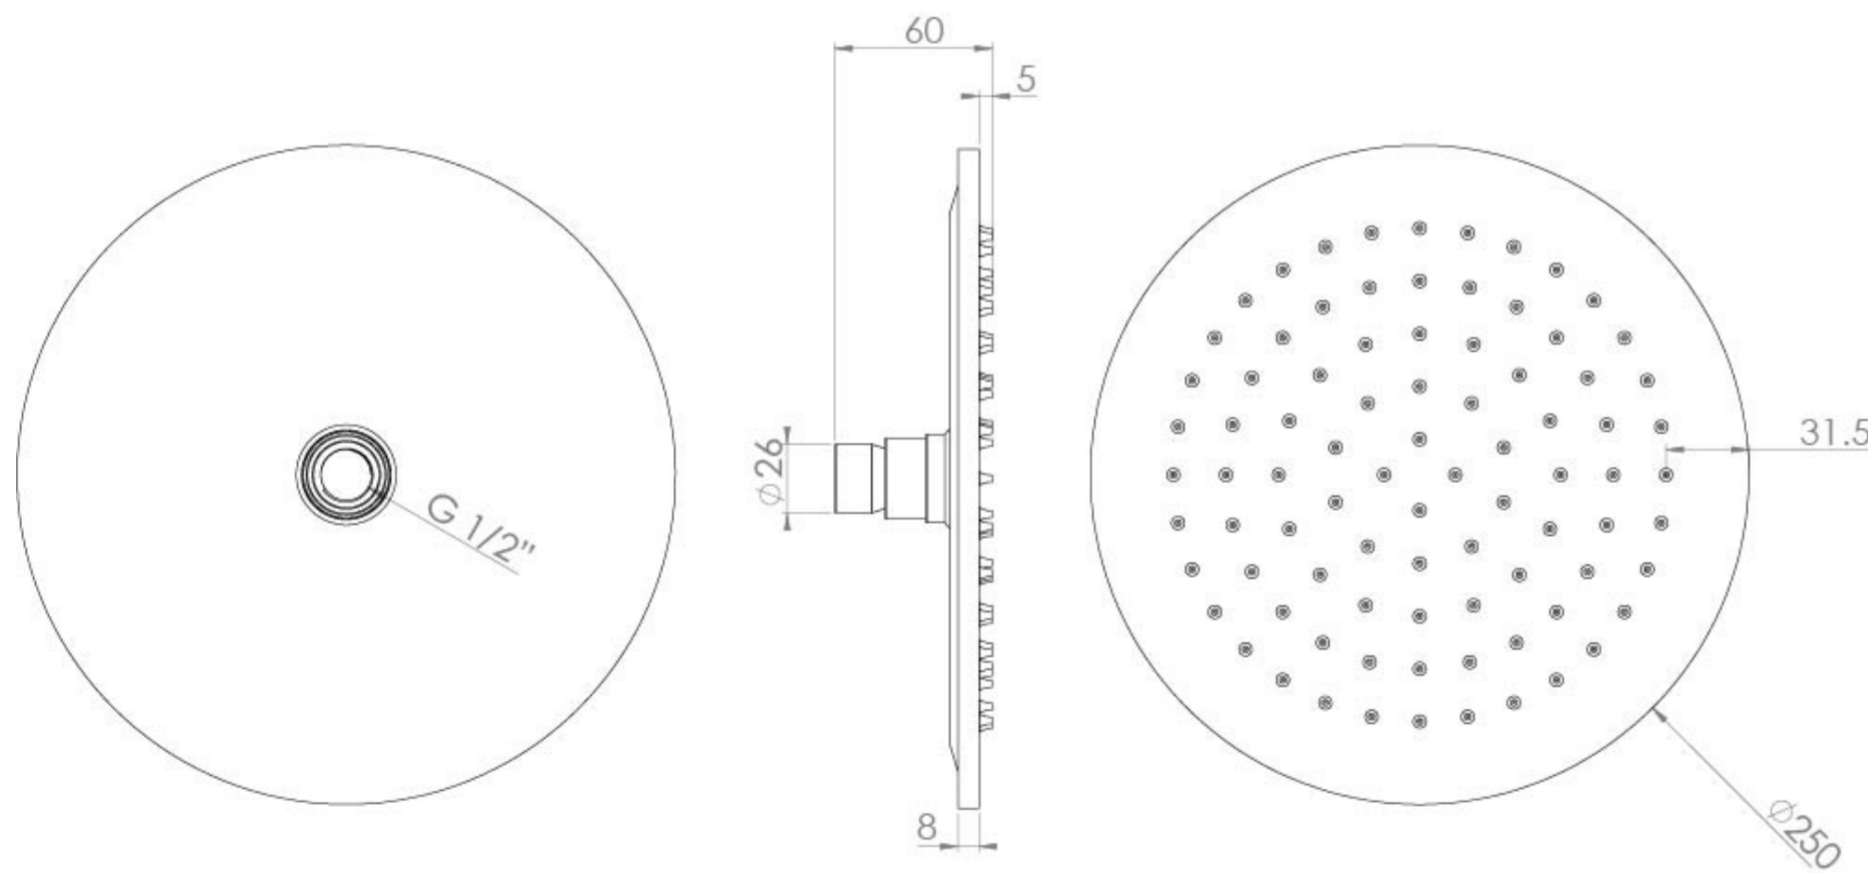

COS 250X8MM ROUND SHOWER HEAD - CHROME

Product Code: CO227

PRODUCT INFORMATION

Finish:	Chrome
Height:	60mm
Width:	250mm
Depth:	250mm
Material:	Brass
Weight:	1.36kg
Guarantee:	5 years

DESCRIPTION

COS Standard Round Shower Head 250mm x 8mm / Chrome

The COS collection was designed to create brassware that was both modern and classic to suit any style of bathroom. This COS standard shower head perfectly suits our round shower arms in this same range.

TECHNICAL DRAWING

FLOW RATE

- 0.5 Bar - Flowrate: 4.7 l/min
- 1 Bar - Flowrate: 13.3 l/min
- 2 Bar - Flowrate: 18.4 l/min
- 3 Bar - Flowrate: 23.3 l/min
- 4 Bar - Flowrate: 23.6 l/min
- 5 Bar - Flowrate: 31.1 l/min