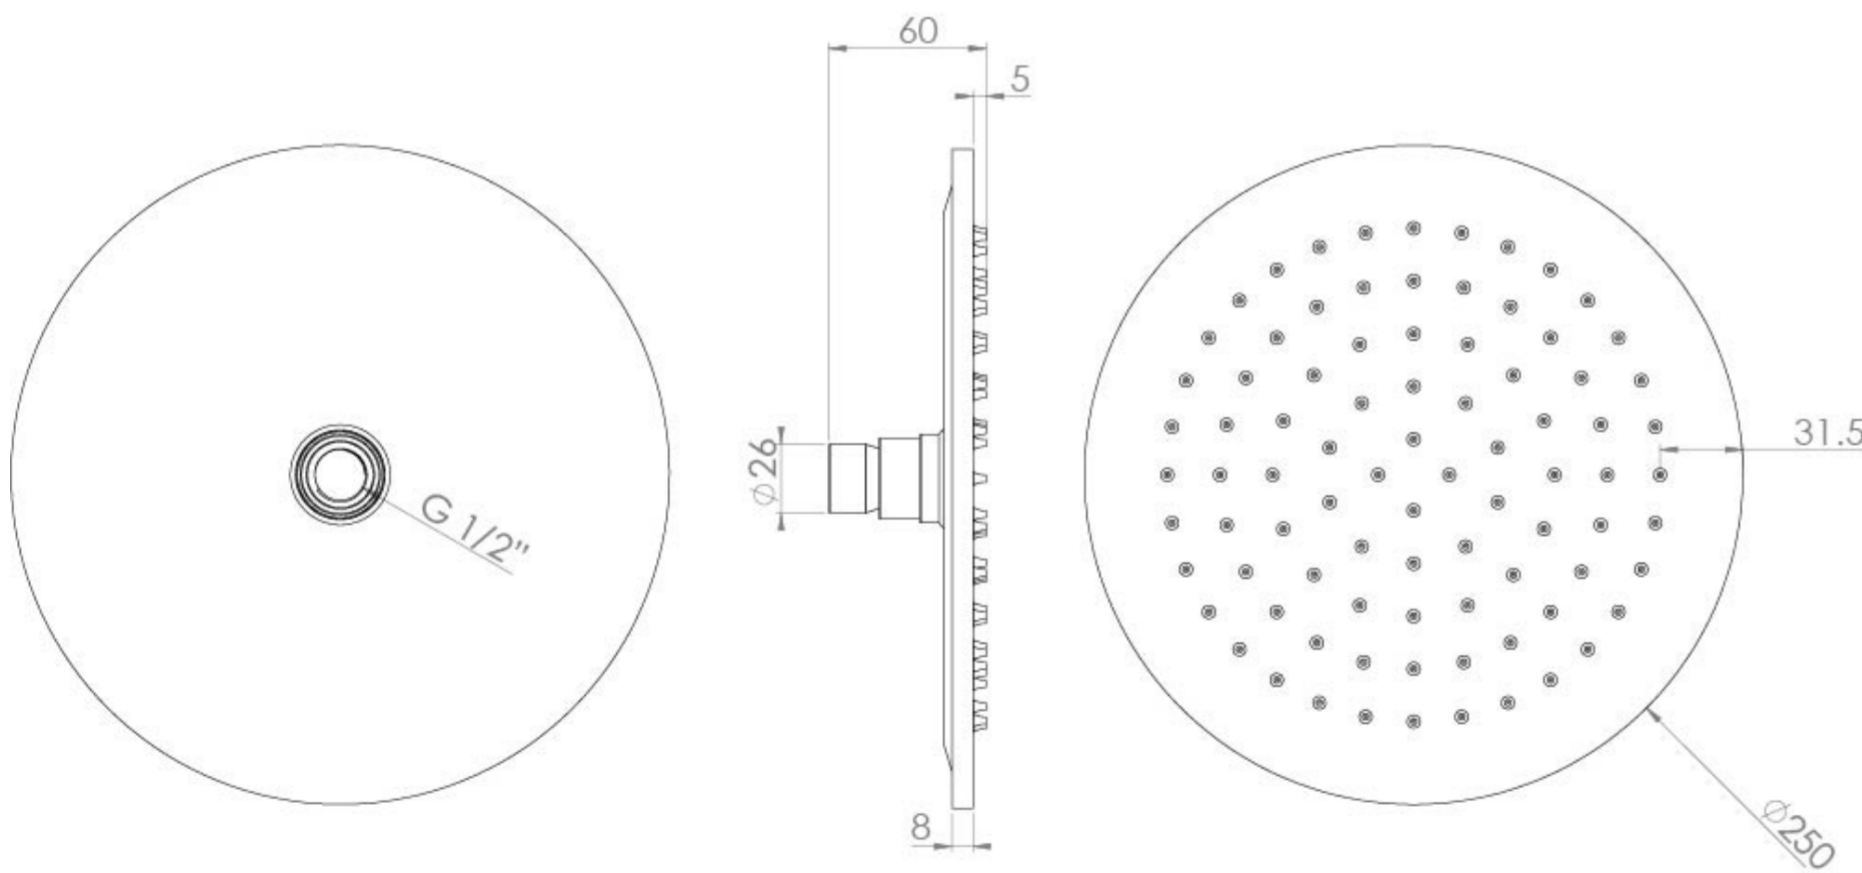

# COS 250X8MM ROUND SHOWER HEAD - CHROME

Product Code: CO227

## PRODUCT INFORMATION

Finish:	Chrome
Height:	60mm
Width:	250mm
Depth:	250mm
Material:	Brass
Weight:	1.36kg
Guarantee:	5 years

## DESCRIPTION

COS Standard Round Shower Head 250mm x 8mm / Chrome

The COS collection was designed to create brassware that was both modern and classic to suit any style of bathroom. This COS standard shower head perfectly suits our round shower arms in this same range.

## FLOW RATE

- 0.5 Bar - Flowrate: 4.7 l/min
- 1 Bar - Flowrate: 13.3 l/min
- 2 Bar - Flowrate: 18.4 l/min
- 3 Bar - Flowrate: 23.3 l/min
- 4 Bar - Flowrate: 23.6 l/min
- 5 Bar - Flowrate: 31.1 l/min

Saneux reserves the right to alter the specifications and product range without prior notice. Dimensions are given as a guide only. Dimensions should not be used for surrounding furniture, fixtures and fittings until the product is on site.