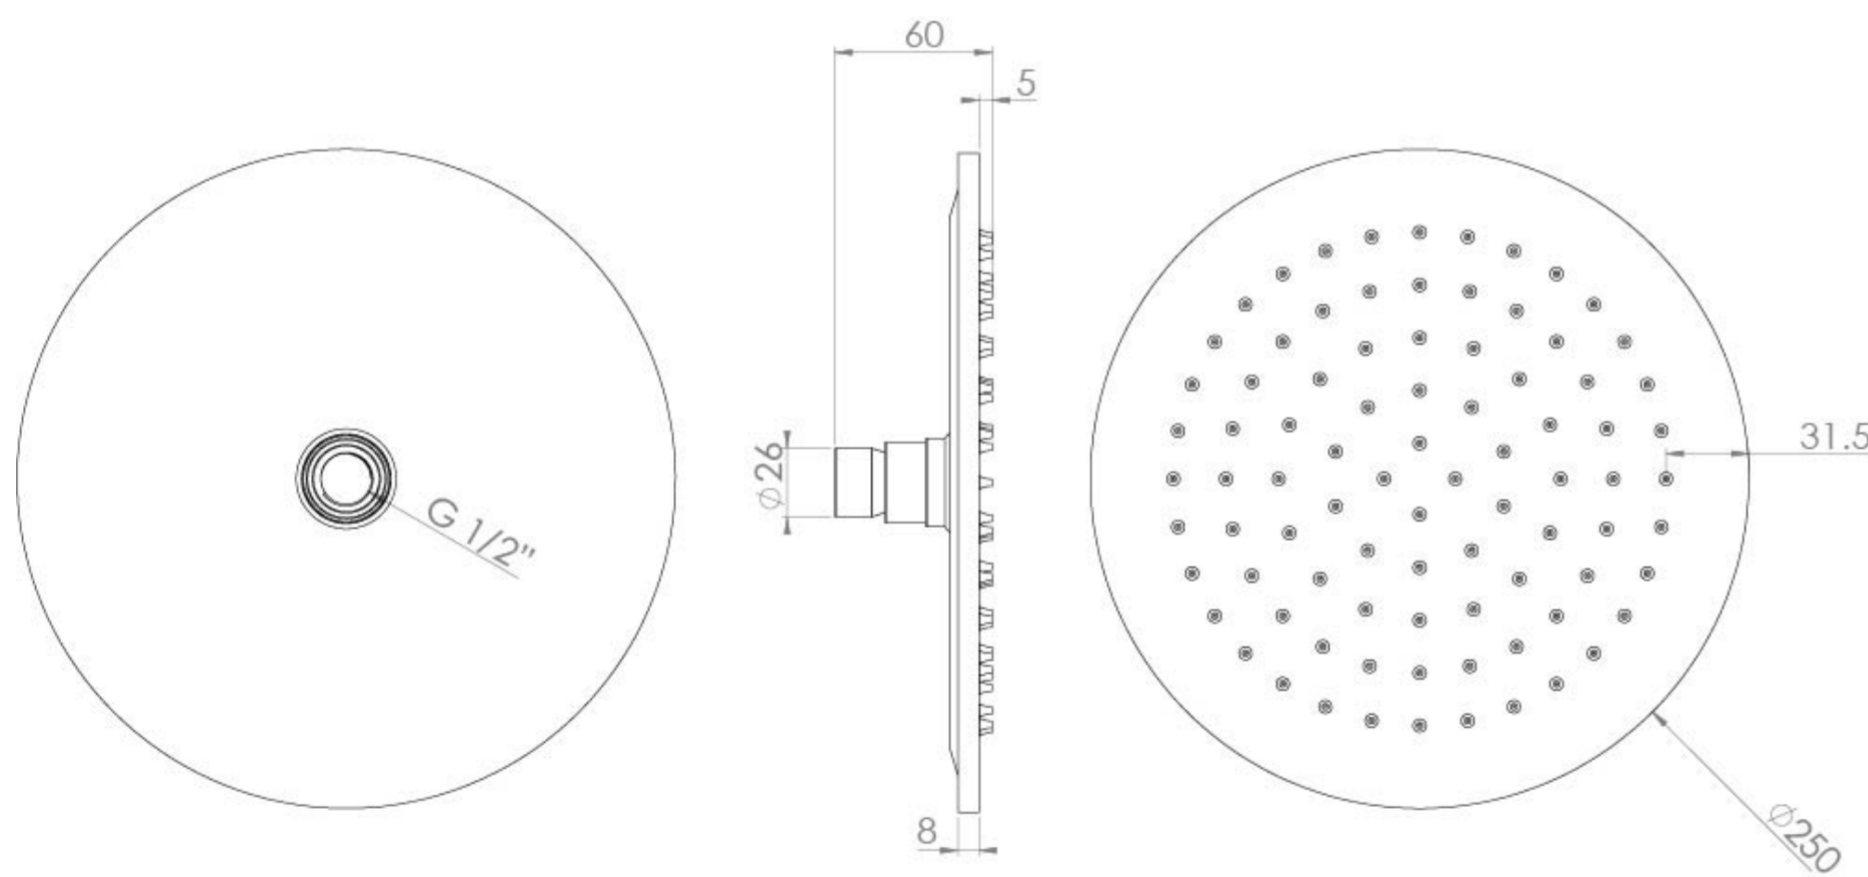

# COS 250X8MM ROUND SHOWER HEAD - CHROME

Product Code: CO227

## PRODUCT INFORMATION

Finish:	Chrome
Height:	60mm
Width:	250mm
Depth:	250mm
Material:	Brass
Weight:	1.36kg
Guarantee:	5 years

## DESCRIPTION

COS Standard Round Shower Head 250mm x 8mm / Chrome

The COS collection was designed to create brassware that was both modern and classic to suit any style of bathroom. This COS standard shower head perfectly suits our round shower arms in this same range.

## FLOW RATE

- 0.5 Bar - Flowrate: 4.7 l/min
- 1 Bar - Flowrate: 13.3 l/min
- 2 Bar - Flowrate: 18.4 l/min
- 3 Bar - Flowrate: 23.3 l/min
- 4 Bar - Flowrate: 23.6 l/min
- 5 Bar - Flowrate: 31.1 l/min

Saneux reserves the right to alter the specifications and product range without prior notice. Dimensions are given as a guide only. Dimensions should not be used for surrounding furniture, fixtures and fittings until the product is on site.