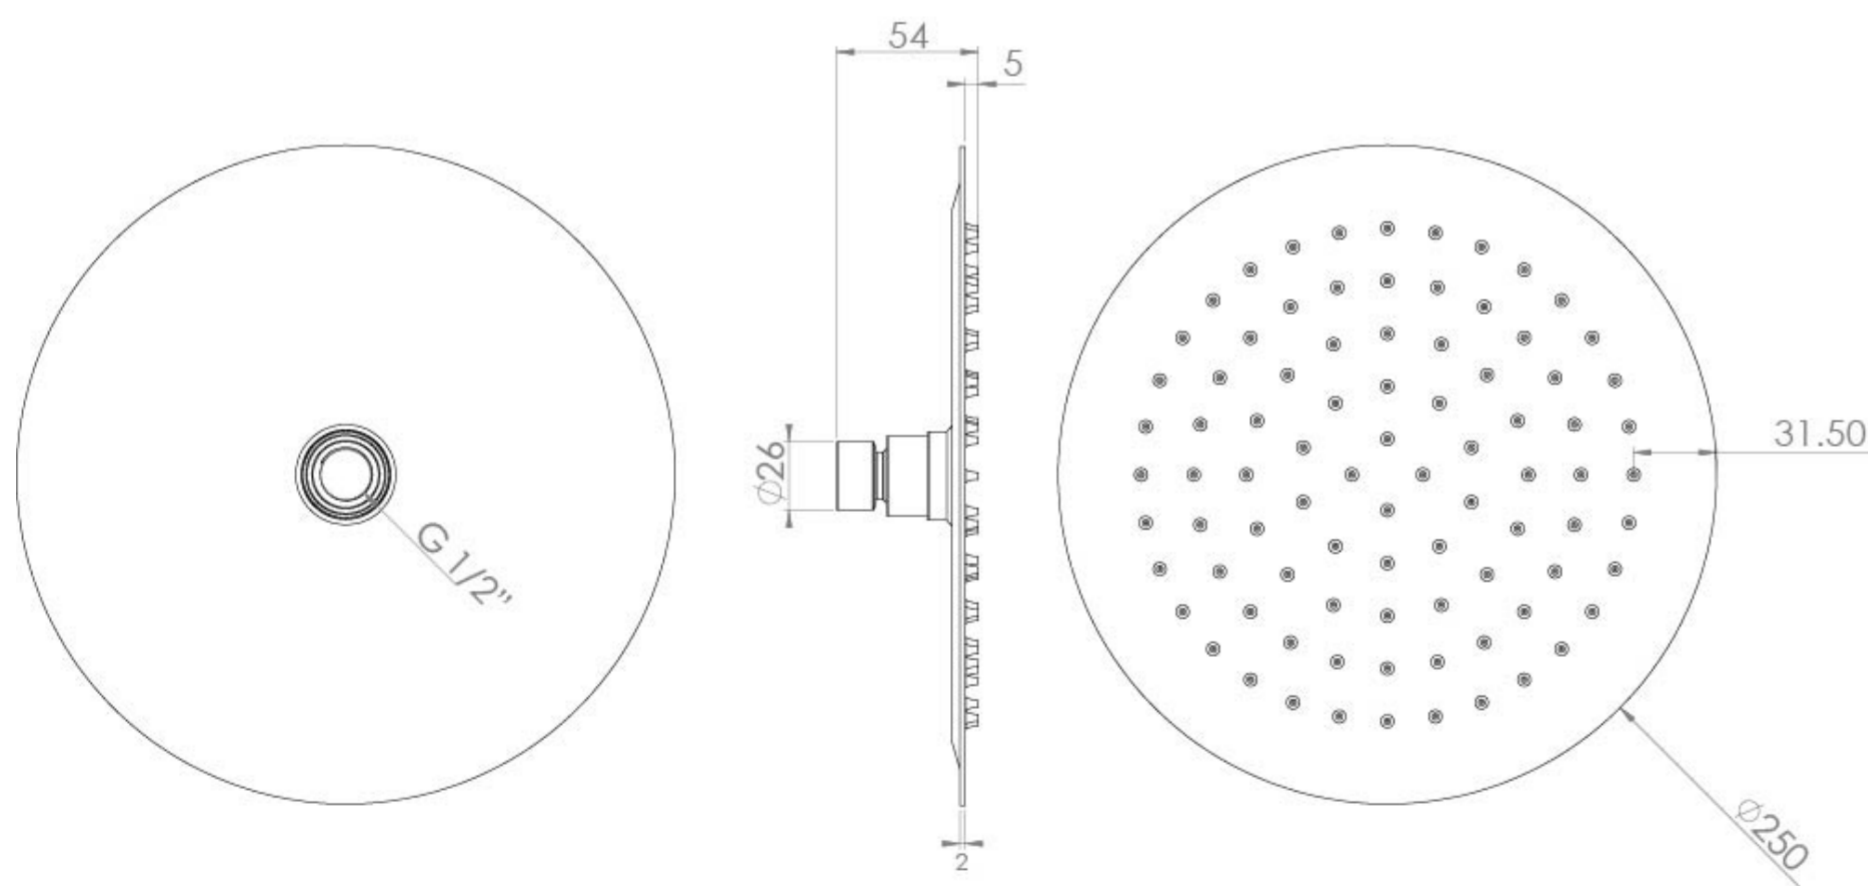

TECHNICAL DRAWING

FLOW RATE

- 0.5 Bar - Flowrate: 5.8 l/min
- 1 Bar - Flowrate: 14.1 l/min
- 2 Bar - Flowrate: 20.2 l/min
- 3 Bar - Flowrate: 24.9 l/min
- 4 Bar - Flowrate: 27.9 l/min
- 5 Bar - Flowrate: 33.4 l/min

Saneux reserves the right to alter the specifications and product range without prior notice. Dimensions are given as a guide only. Dimensions should not be used for surrounding furniture, fixtures and fittings until the product is on site.