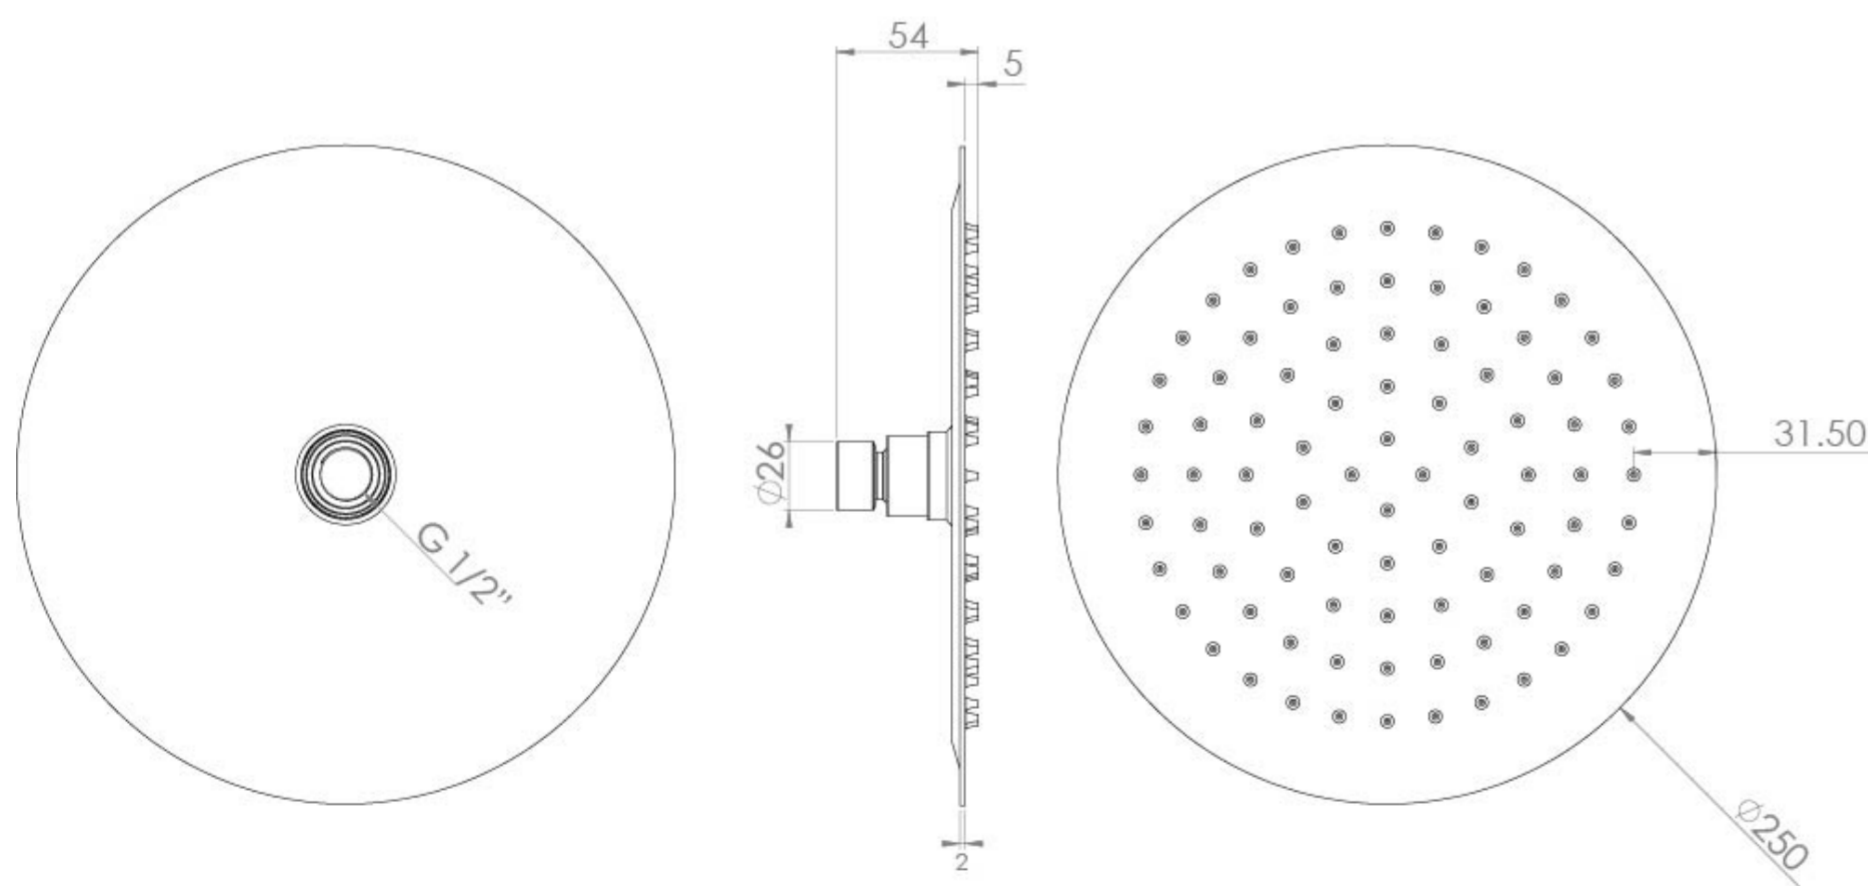

# COS 250X2MM SLIM ROUND SHOWER HEAD - CHROME

Product Code: CO224

## PRODUCT INFORMATION

Finish:	Chrome
Height:	54mm
Width:	250mm
Depth:	250mm
Material	Brass
Weight	1.23kg
Guarantee	5 years

## DESCRIPTION

COS Slim Round Shower Head 250mm x 2mm / Chrome

The COS collection was designed to create brassware that was both modern and classic to suit any style of bathroom. This COS slim shower head perfectly suits our round shower arms in this same range.

## FLOW RATE

- 0.5 Bar - Flowrate: 5.8 l/min
- 1 Bar - Flowrate: 14.1 l/min
- 2 Bar - Flowrate: 20.2 l/min
- 3 Bar - Flowrate: 24.9 l/min
- 4 Bar - Flowrate: 27.9 l/min
- 5 Bar - Flowrate: 33.4 l/min

Saneux reserves the right to alter the specifications and product range without prior notice. Dimensions are given as a guide only. Dimensions should not be used for surrounding furniture, fixtures and fittings until the product is on site.