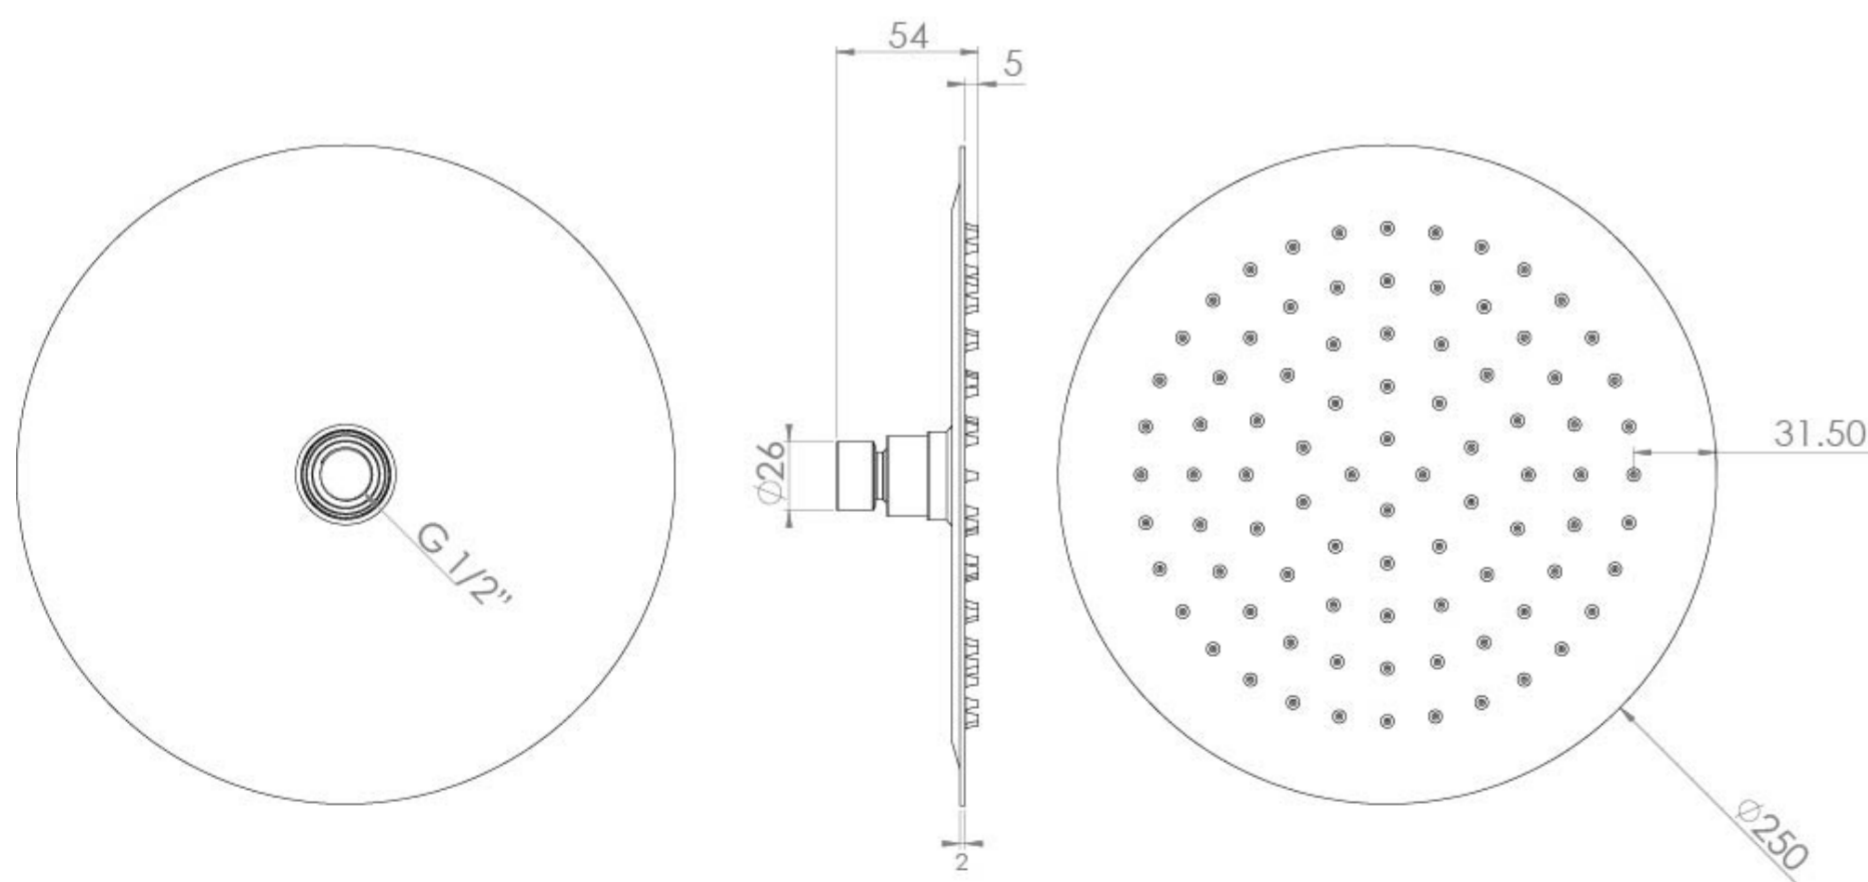

COS 250X2MM SLIM ROUND SHOWER HEAD - CHROME

Product Code: CO224

PRODUCT INFORMATION

Finish:	Chrome
Height:	54mm
Width:	250mm
Depth:	250mm
Material	Brass
Weight	1.23kg
Guarantee	5 years

DESCRIPTION

COS Slim Round Shower Head 250mm x 2mm / Chrome

The COS collection was designed to create brassware that was both modern and classic to suit any style of bathroom. This COS slim shower head perfectly suits our round shower arms in this same range.

TECHNICAL DRAWING

FLOW RATE

- 0.5 Bar - Flowrate: 5.8 l/min
- 1 Bar - Flowrate: 14.1 l/min
- 2 Bar - Flowrate: 20.2 l/min
- 3 Bar - Flowrate: 24.9 l/min
- 4 Bar - Flowrate: 27.9 l/min
- 5 Bar - Flowrate: 33.4 l/min

Saneux reserves the right to alter the specifications and product range without prior notice. Dimensions are given as a guide only. Dimensions should not be used for surrounding furniture, fixtures and fittings until the product is on site.