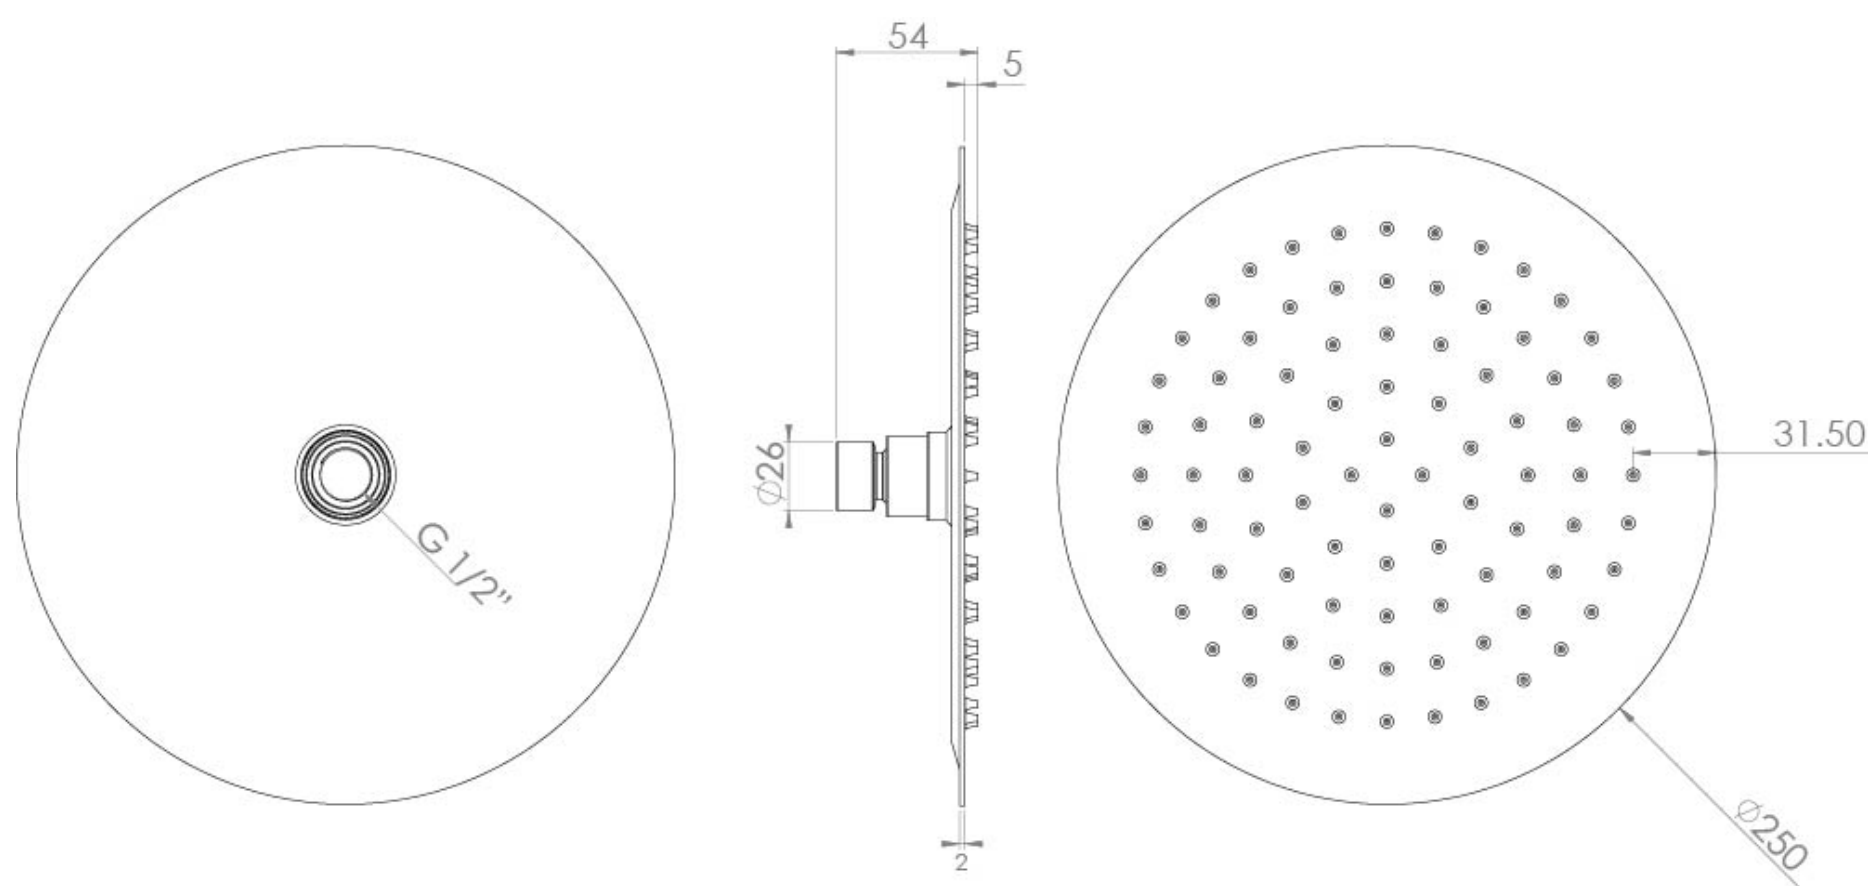

COS 250X2MM SLIM ROUND SHOWER HEAD - CHROME

Product Code: CO224

PRODUCT INFORMATION

Finish:	Chrome
Height:	54mm
Width:	250mm
Depth:	250mm
Material	Brass
Weight	1.23kg
Guarantee	5 years

DESCRIPTION

COS Slim Round Shower Head 250mm x 2mm / Chrome

The COS collection was designed to create brassware that was both modern and classic to suit any style of bathroom. This COS slim shower head perfectly suits our round shower arms in this same range.

TECHNICAL DRAWING

FLOW RATE

- 0.5 Bar - Flowrate: 5.8 l/min
- 1 Bar - Flowrate: 14.1 l/min
- 2 Bar - Flowrate: 20.2 l/min
- 3 Bar - Flowrate: 24.9 l/min
- 4 Bar - Flowrate: 27.9 l/min
- 5 Bar - Flowrate: 33.4 l/min

Saneux reserves the right to alter the specifications and product range without prior notice. Dimensions are given as a guide only. Dimensions should not be used for surrounding furniture, fixtures and fittings until the product is on site.