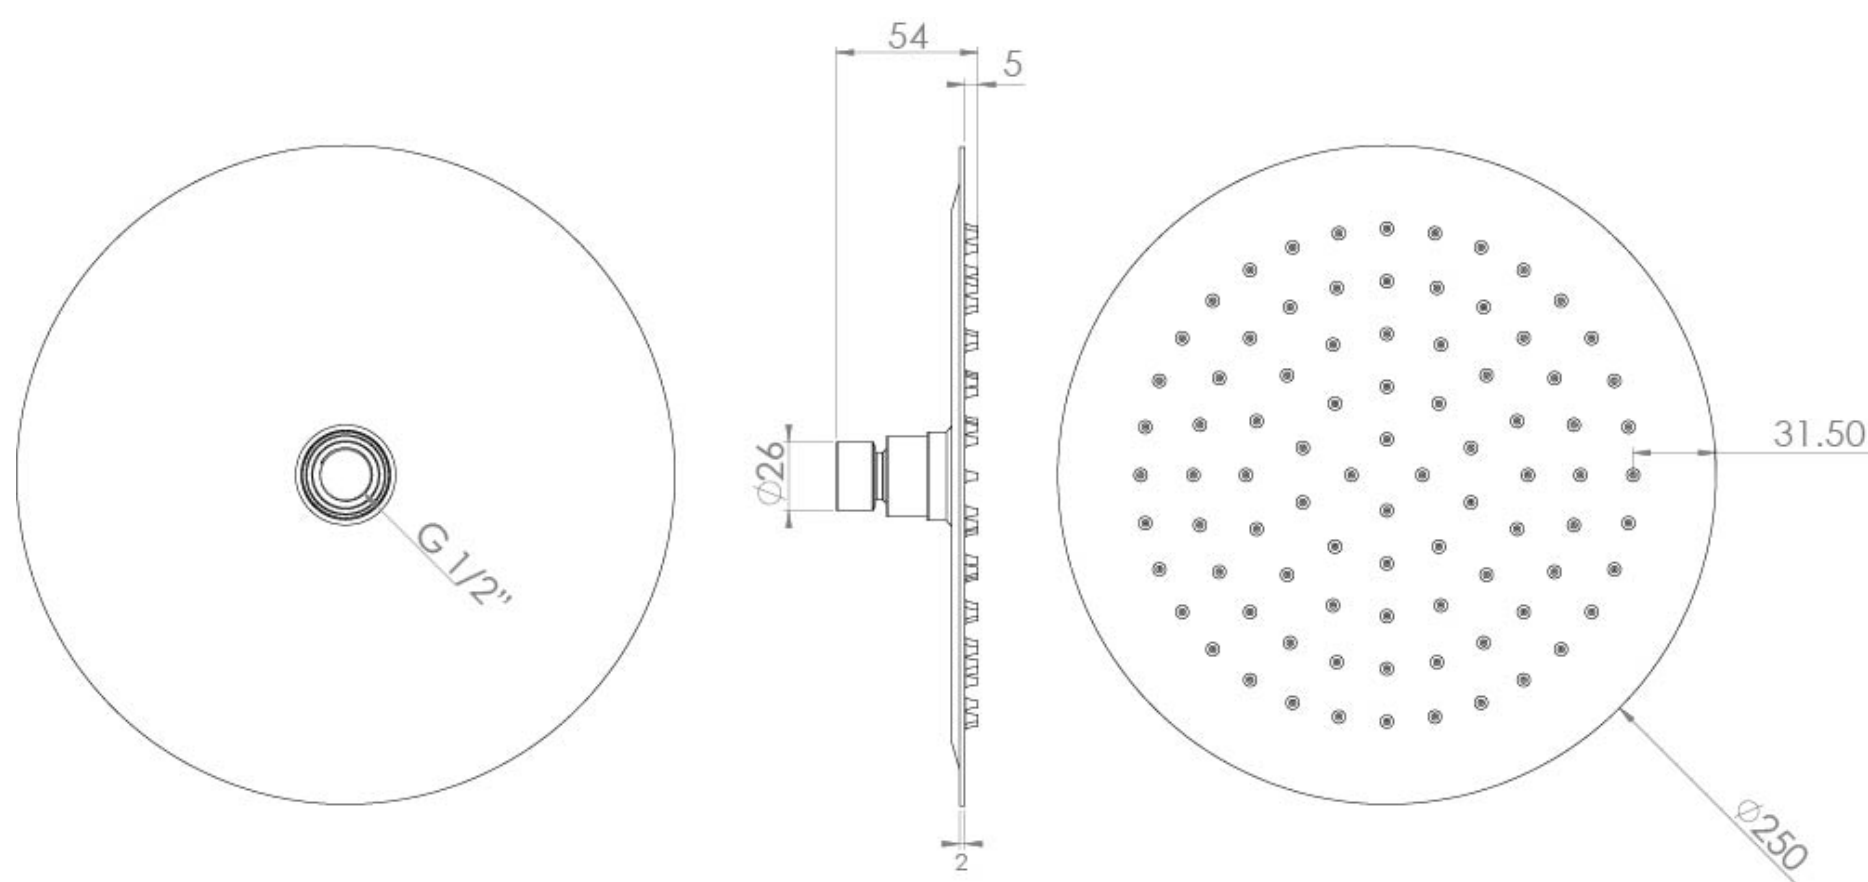

COS 250X2MM SLIM ROUND SHOWER HEAD - CHROME

Product Code: CO224

PRODUCT INFORMATION

Finish:	Chrome
Height:	54mm
Width:	250mm
Depth:	250mm
Material	Brass
Weight	1.23kg
Guarantee	5 years

DESCRIPTION

COS Slim Round Shower Head 250mm x 2mm / Chrome

The COS collection was designed to create brassware that was both modern and classic to suit any style of bathroom. This COS slim shower head perfectly suits our round shower arms in this same range.

TECHNICAL DRAWING

FLOW RATE

- 0.5 Bar - Flowrate: 5.8 l/min
- 1 Bar - Flowrate: 14.1 l/min
- 2 Bar - Flowrate: 20.2 l/min
- 3 Bar - Flowrate: 24.9 l/min
- 4 Bar - Flowrate: 27.9 l/min
- 5 Bar - Flowrate: 33.4 l/min

Saneux reserves the right to alter the specifications and product range without prior notice. Dimensions are given as a guide only. Dimensions should not be used for surrounding furniture, fixtures and fittings until the product is on site.