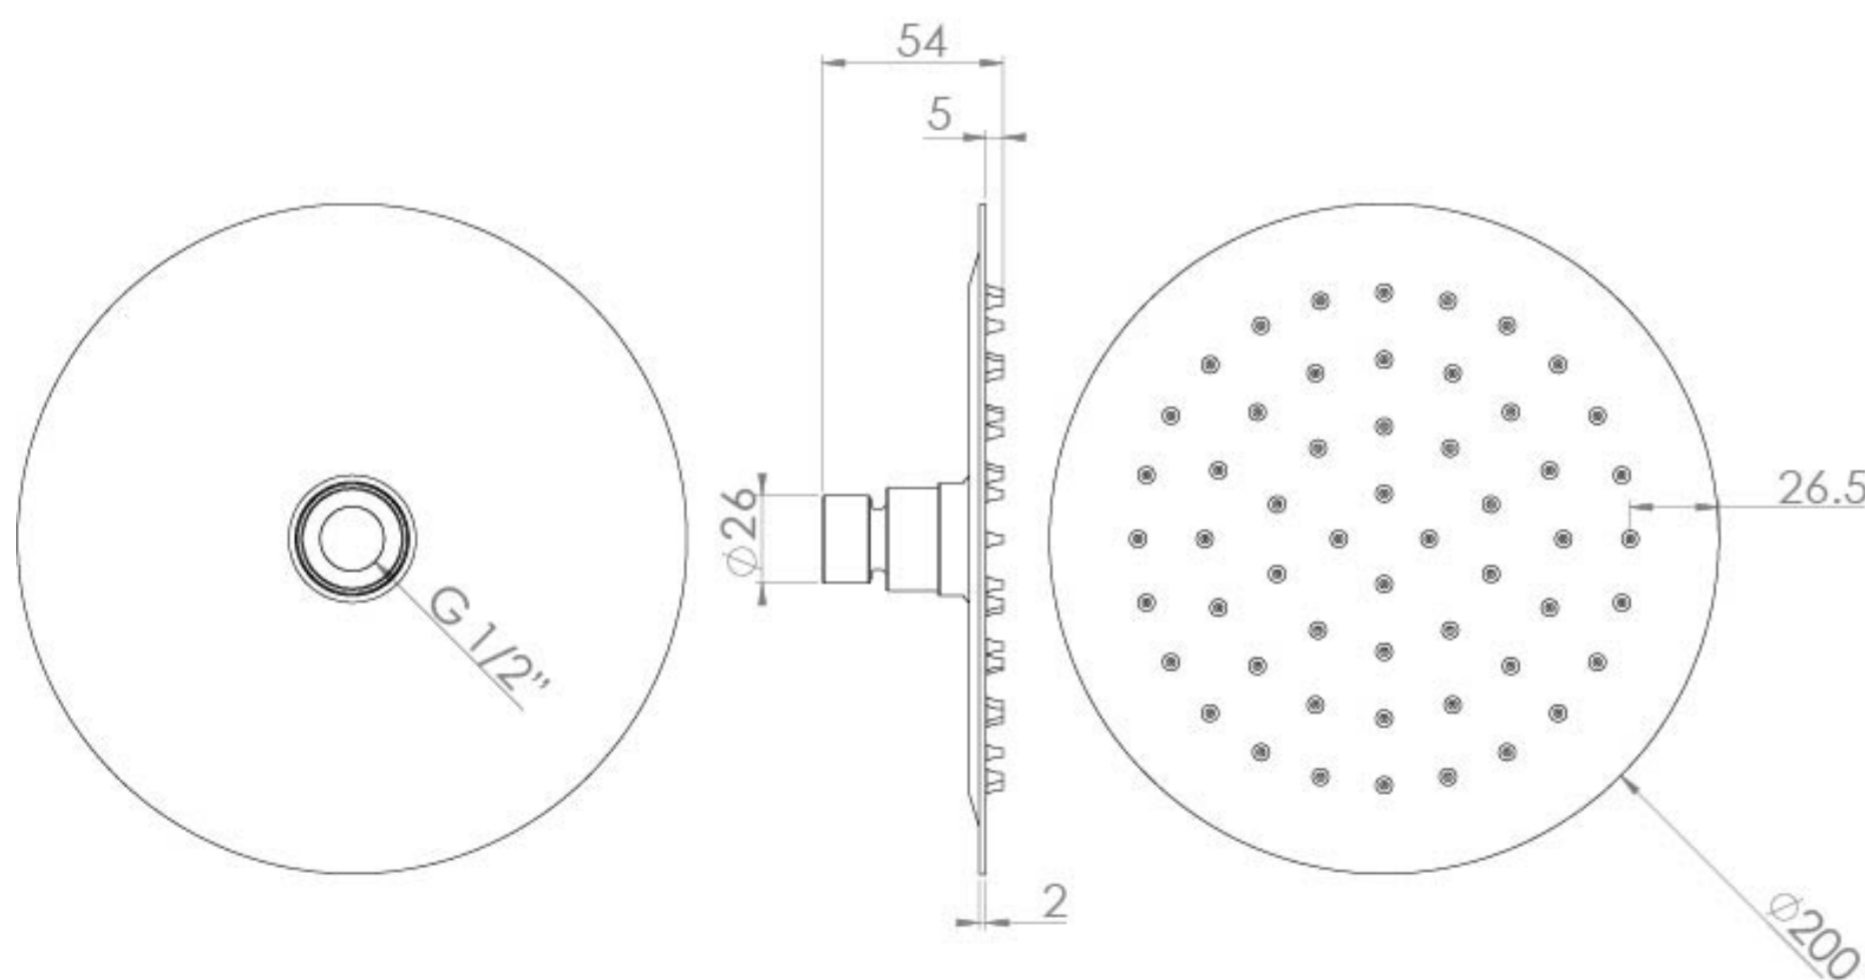

# COS 200X2MM SLIM ROUND SHOWER HEAD - CHROME

Product Code: CO223

## PRODUCT INFORMATION

Finish:	Chrome
Height:	54mm
Width:	200mm
Depth:	200mm
Material	Brass
Weight	0.84kg
Guarantee	5 years

## DESCRIPTION

COS Slim Round Shower Head 200mm x 2mm / Chrome

The COS collection was designed to create brassware that was both modern and classic to suit any style of bathroom. This COS slim shower head perfectly suits our round shower arms in this same range.

## FLOW RATE

- 0.5 Bar - Flowrate: 5.6 l/min
- 1 Bar - Flowrate: 13.6 l/min
- 2 Bar - Flowrate: 18.5 l/min
- 3 Bar - Flowrate: 23.7 l/min
- 4 Bar - Flowrate: 27.5 l/min
- 5 Bar - Flowrate: 31.6 l/min

Saneux reserves the right to alter the specifications and product range without prior notice. Dimensions are given as a guide only. Dimensions should not be used for surrounding furniture, fixtures and fittings until the product is on site.