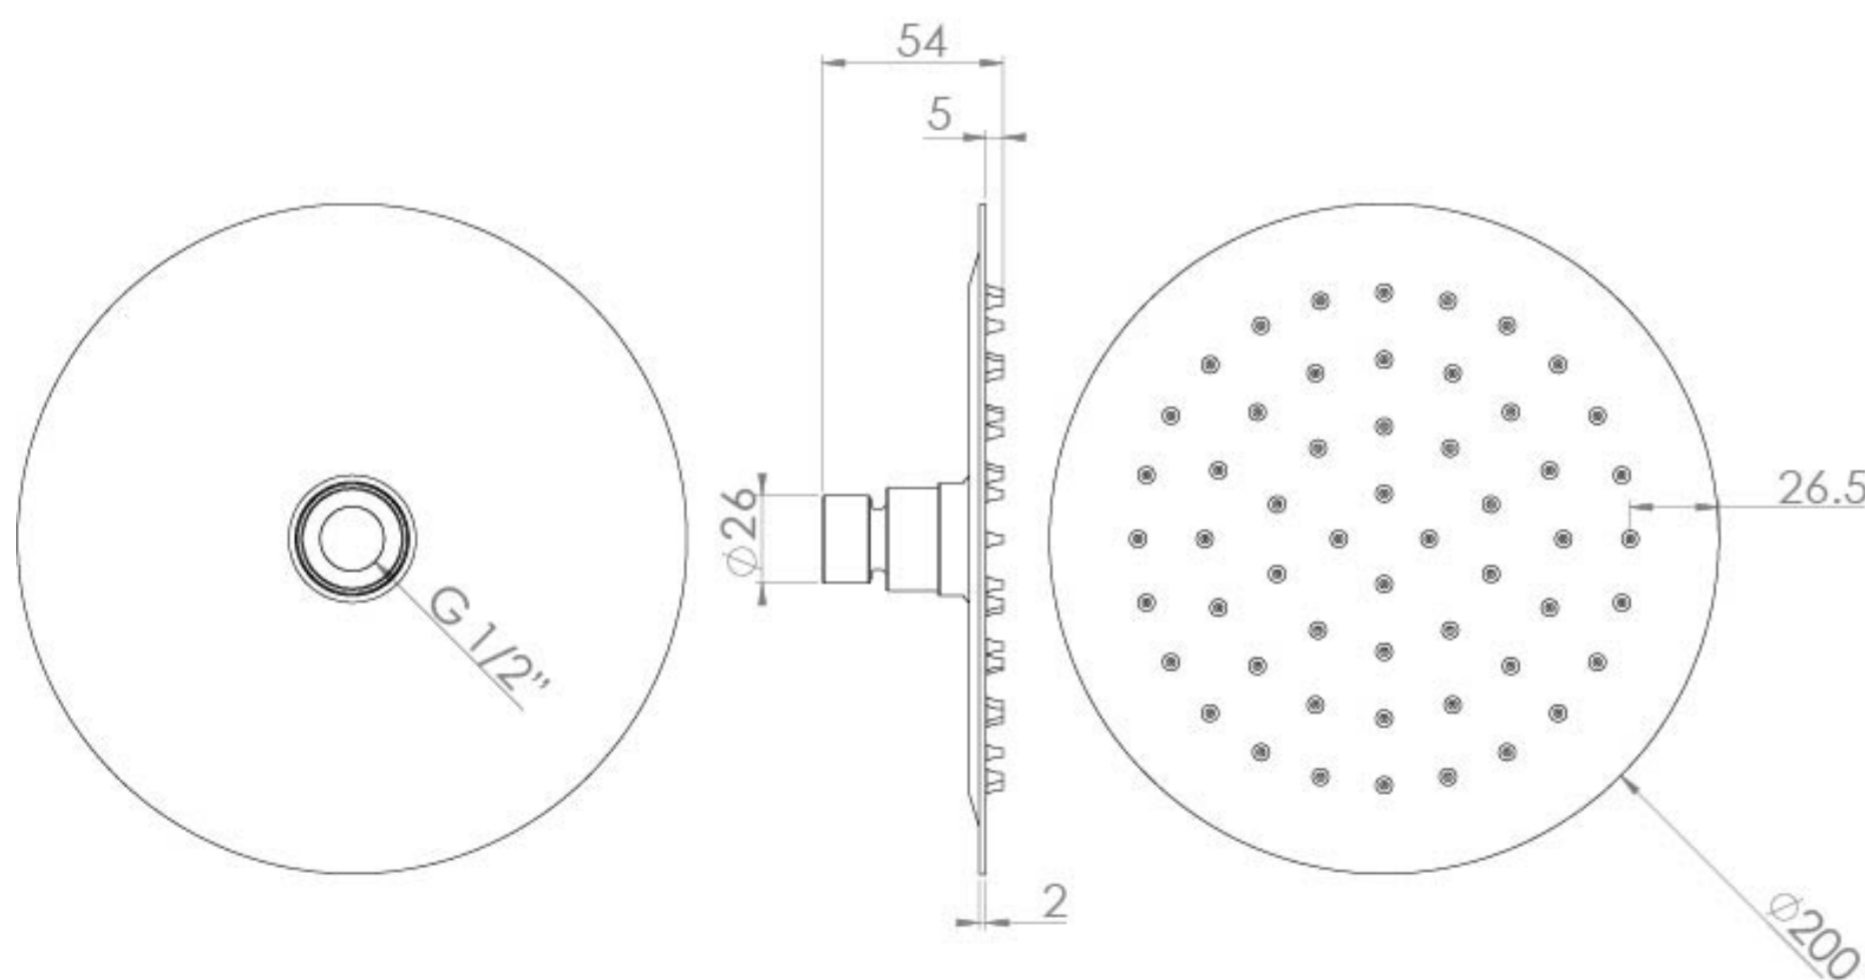

COS 200X2MM SLIM ROUND SHOWER HEAD - CHROME

Product Code: CO223

PRODUCT INFORMATION

Finish:	Chrome
Height:	54mm
Width:	200mm
Depth:	200mm
Material	Brass
Weight	0.84kg
Guarantee	5 years

DESCRIPTION

COS Slim Round Shower Head 200mm x 2mm / Chrome

The COS collection was designed to create brassware that was both modern and classic to suit any style of bathroom. This COS slim shower head perfectly suits our round shower arms in this same range.

TECHNICAL DRAWING

FLOW RATE

- 0.5 Bar - Flowrate: 5.6 l/min
- 1 Bar - Flowrate: 13.6 l/min
- 2 Bar - Flowrate: 18.5 l/min
- 3 Bar - Flowrate: 23.7 l/min
- 4 Bar - Flowrate: 27.5 l/min
- 5 Bar - Flowrate: 31.6 l/min

Saneux reserves the right to alter the specifications and product range without prior notice. Dimensions are given as a guide only. Dimensions should not be used for surrounding furniture, fixtures and fittings until the product is on site.