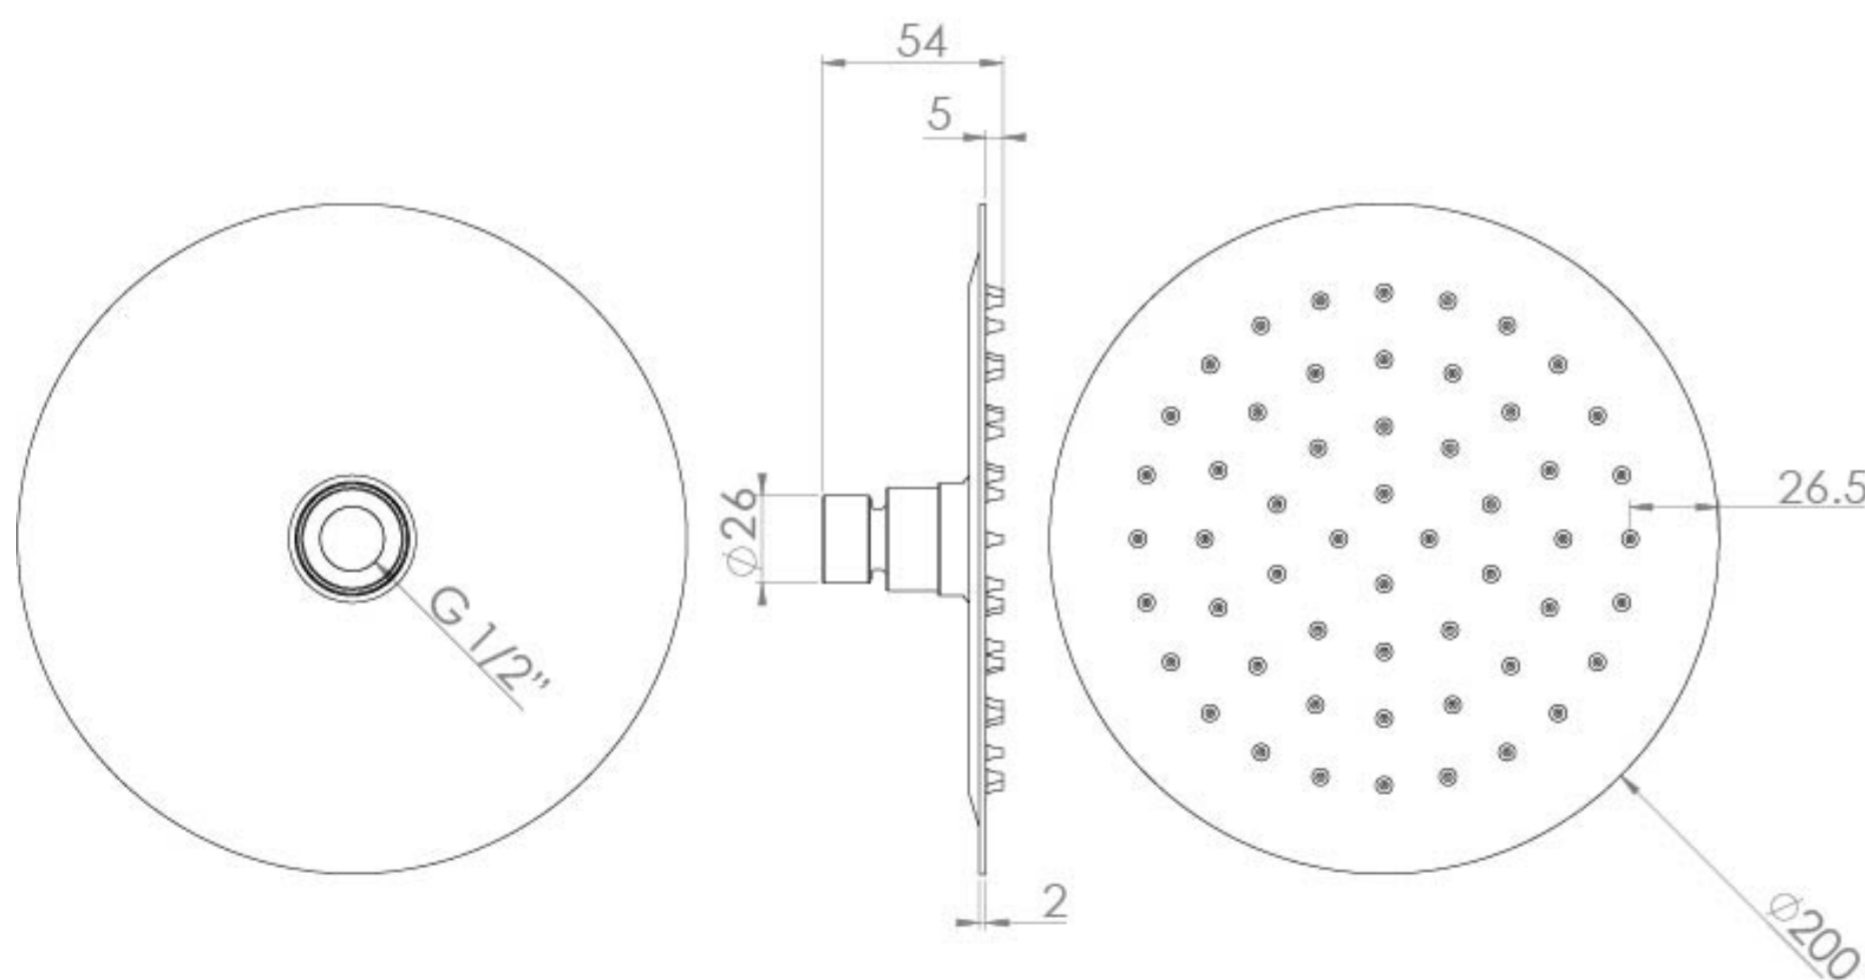

COS 200X2MM SLIM ROUND SHOWER HEAD - CHROME

Product Code: CO223

PRODUCT INFORMATION

Finish:	Chrome
Height:	54mm
Width:	200mm
Depth:	200mm
Material:	Brass
Weight:	0.84kg
Guarantee:	5 years

DESCRIPTION

COS Slim Round Shower Head 200mm x 2mm / Chrome

The COS collection was designed to create brassware that was both modern and classic to suit any style of bathroom. This COS slim shower head perfectly suits our round shower arms in this same range.

TECHNICAL DRAWING

FLOW RATE

- 0.5 Bar - Flowrate: 5.6 l/min
- 1 Bar - Flowrate: 13.6 l/min
- 2 Bar - Flowrate: 18.5 l/min
- 3 Bar - Flowrate: 23.7 l/min
- 4 Bar - Flowrate: 27.5 l/min
- 5 Bar - Flowrate: 31.6 l/min

Saneux reserves the right to alter the specifications and product range without prior notice. Dimensions are given as a guide only. Dimensions should not be used for surrounding furniture, fixtures and fittings until the product is on site.