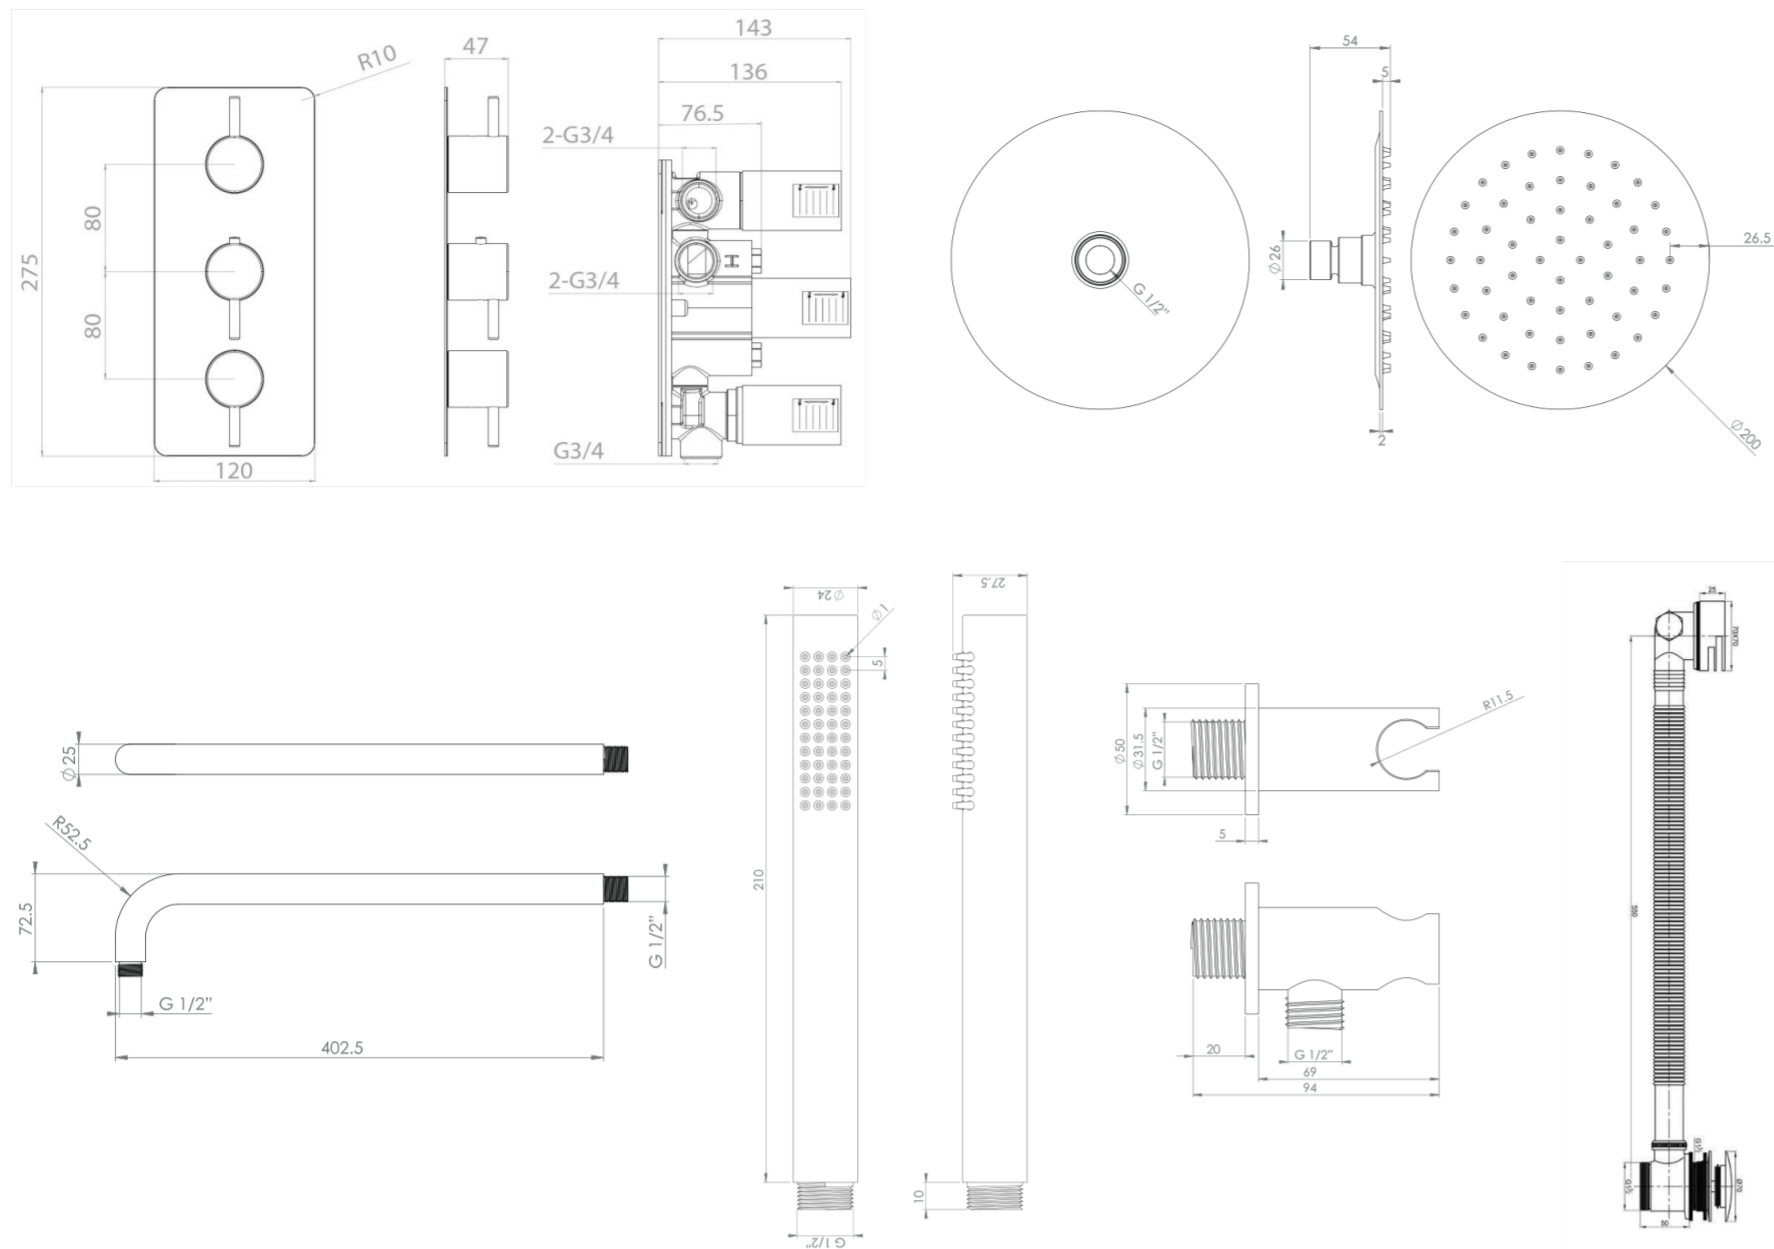

COS 3 WAY SHOWER KIT - CHROME

PRODUCT INFORMATION

Finish:	Chrome
Material	Stainless Steel, Brass
Weight	7.69kg

Product Code: COSP04

DESCRIPTION

COS 3-Way Shower Kit in Chrome

Items included:

- 🔗 COS 3-way thermostatic shower valve in Chrome / CO221
- 🔗 COS slim round shower head in Chrome / CO223
- 🔗 COS round wall-mounted shower arm in Chrome / CO229
- 🔗 COS round slim handset in Chrome / CO230
- 🔗 COS round shower outlet & holder in Chrome / CO234
- 🔗 1.5m shower hose in Chrome / SH150SS
- 🔗 COS round bath filler, overflow and clicker waste in Chrome / CO101

TECHNICAL DRAWING

Saneux reserves the right to alter the specifications and product range without prior notice. Dimensions are given as a guide only. Dimensions should not be used for surrounding furniture, fixtures and fittings until the product is on site.