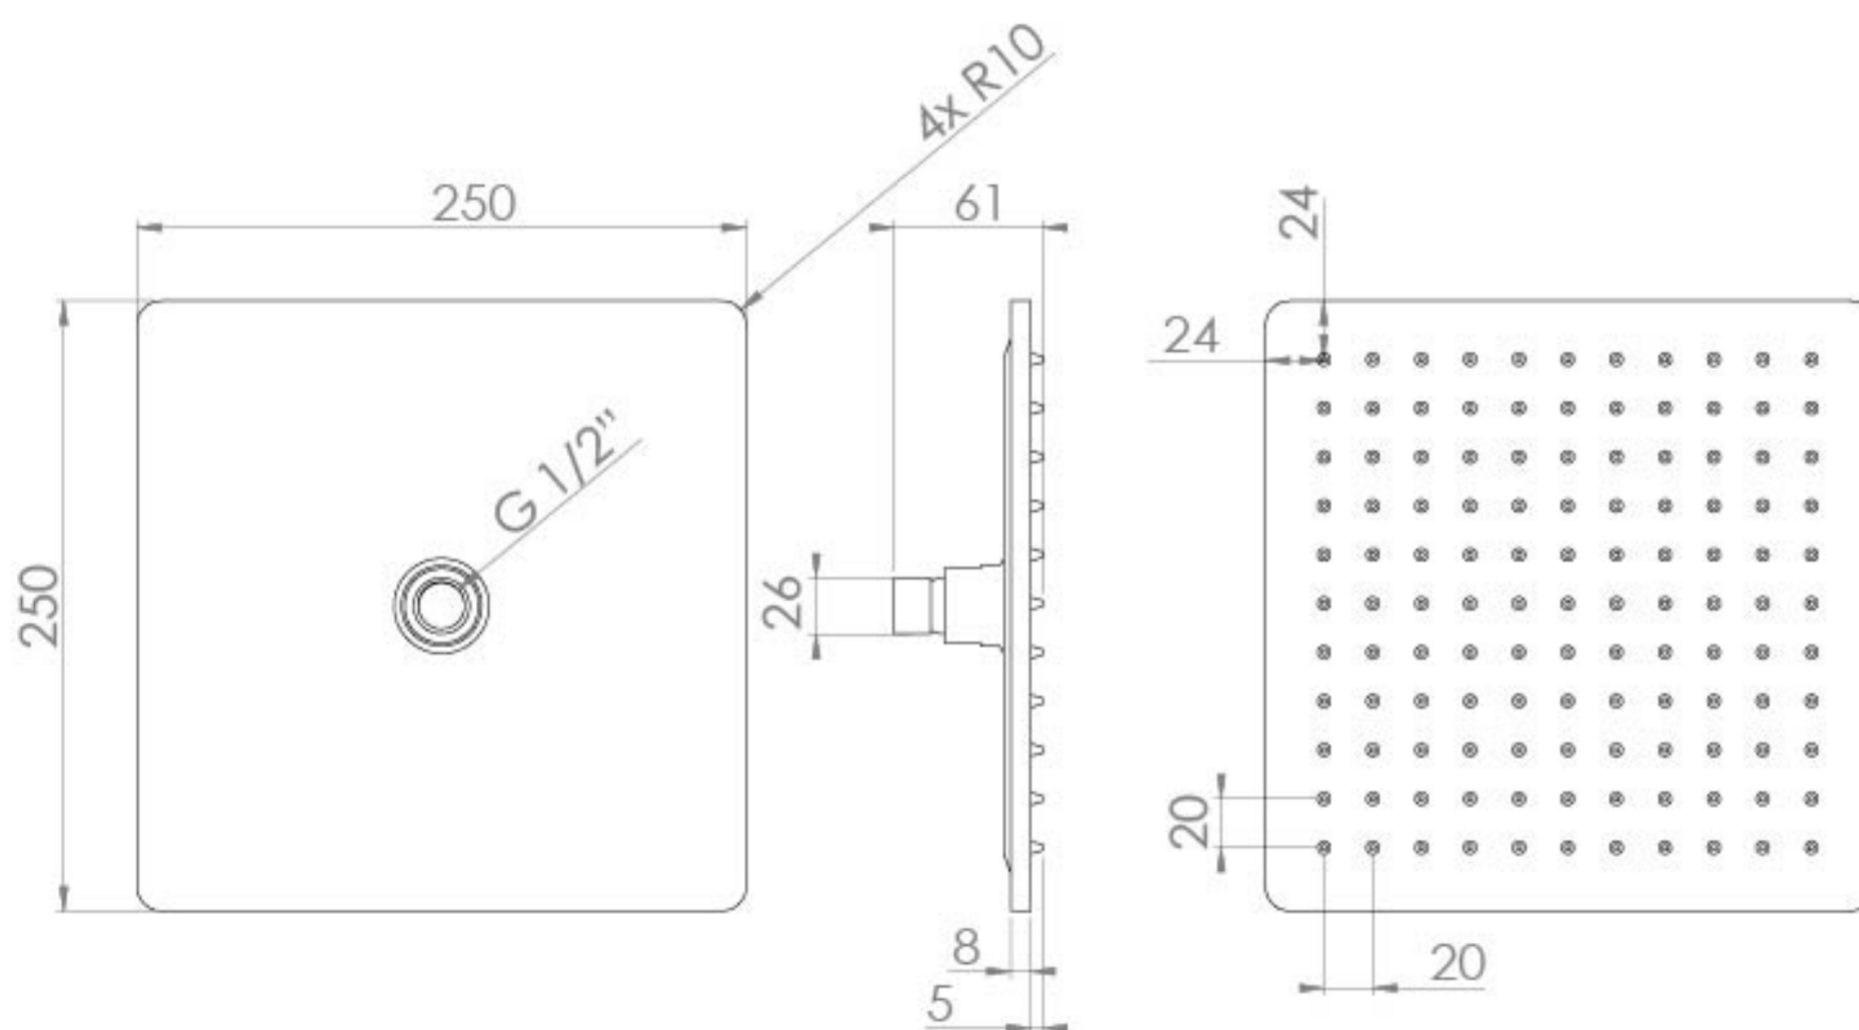

TOOGA 250X8MM SQUARE SHOWER HEAD - CHROME

Product Code: TO227

PRODUCT INFORMATION

Finish:	Chrome
Height:	61mm
Width:	250mm
Depth:	250mm
Material:	Brass
Weight:	1.61kg
Guarantee:	5 years

DESCRIPTION

TOOGA Standard Square Shower Head 250mm x 8mm / Chrome

TECHNICAL DRAWING

FLOW RATE

- 0.5 Bar - Flowrate: 4.7 l/min
- 1 Bar - Flowrate: 14.6 l/min
- 2 Bar - Flowrate: 20.3 l/min
- 3 Bar - Flowrate: 27.3 l/min
- 4 Bar - Flowrate: 23.8 l/min
- 5 Bar - Flowrate: 36 l/min