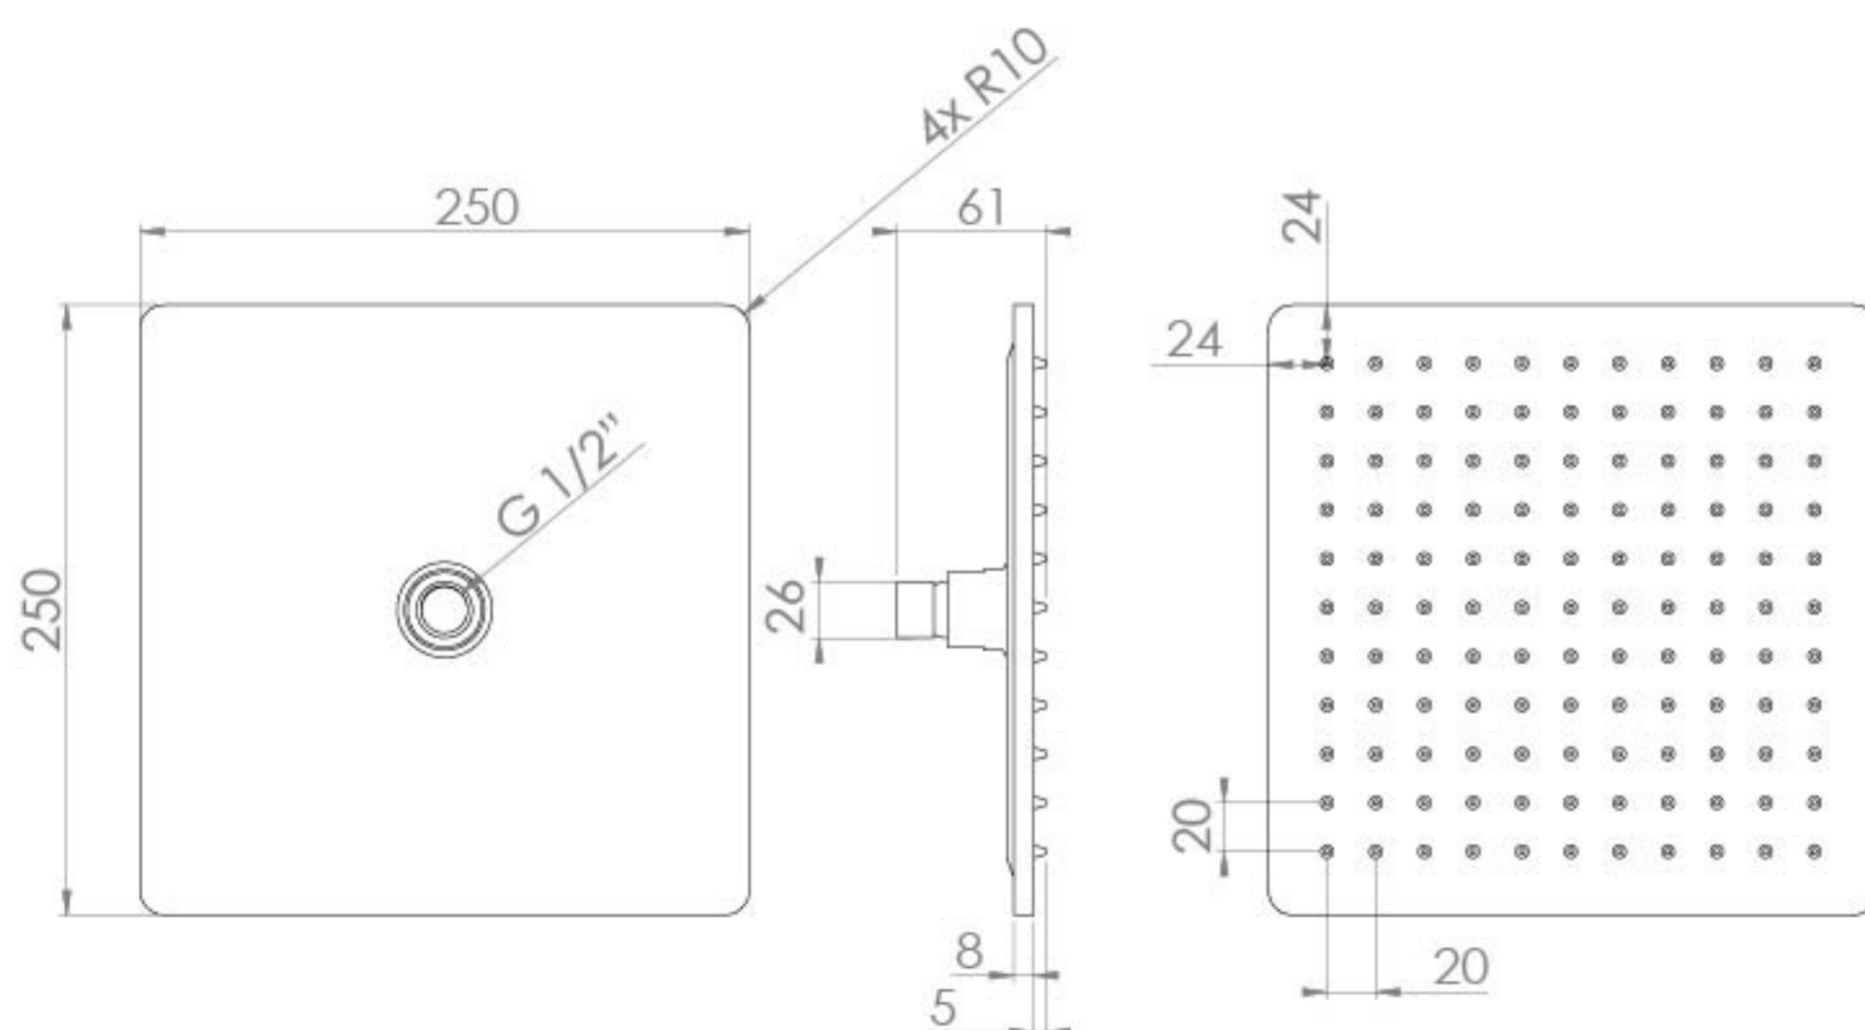

TOOGA 250X8MM SQUARE SHOWER HEAD - CHROME

Product Code: TO227

PRODUCT INFORMATION

Finish:	Chrome
Height:	61mm
Width:	250mm
Depth:	250mm
Material:	Brass
Weight:	1.61kg
Guarantee:	5 years

DESCRIPTION

TOOGA Standard Square Shower Head 250mm x 8mm / Chrome

TECHNICAL DRAWING

FLOW RATE

- 0.5 Bar - Flowrate: 4.7 l/min
- 1 Bar - Flowrate: 14.6 l/min
- 2 Bar - Flowrate: 20.3 l/min
- 3 Bar - Flowrate: 27.3 l/min
- 4 Bar - Flowrate: 23.8 l/min
- 5 Bar - Flowrate: 36 l/min