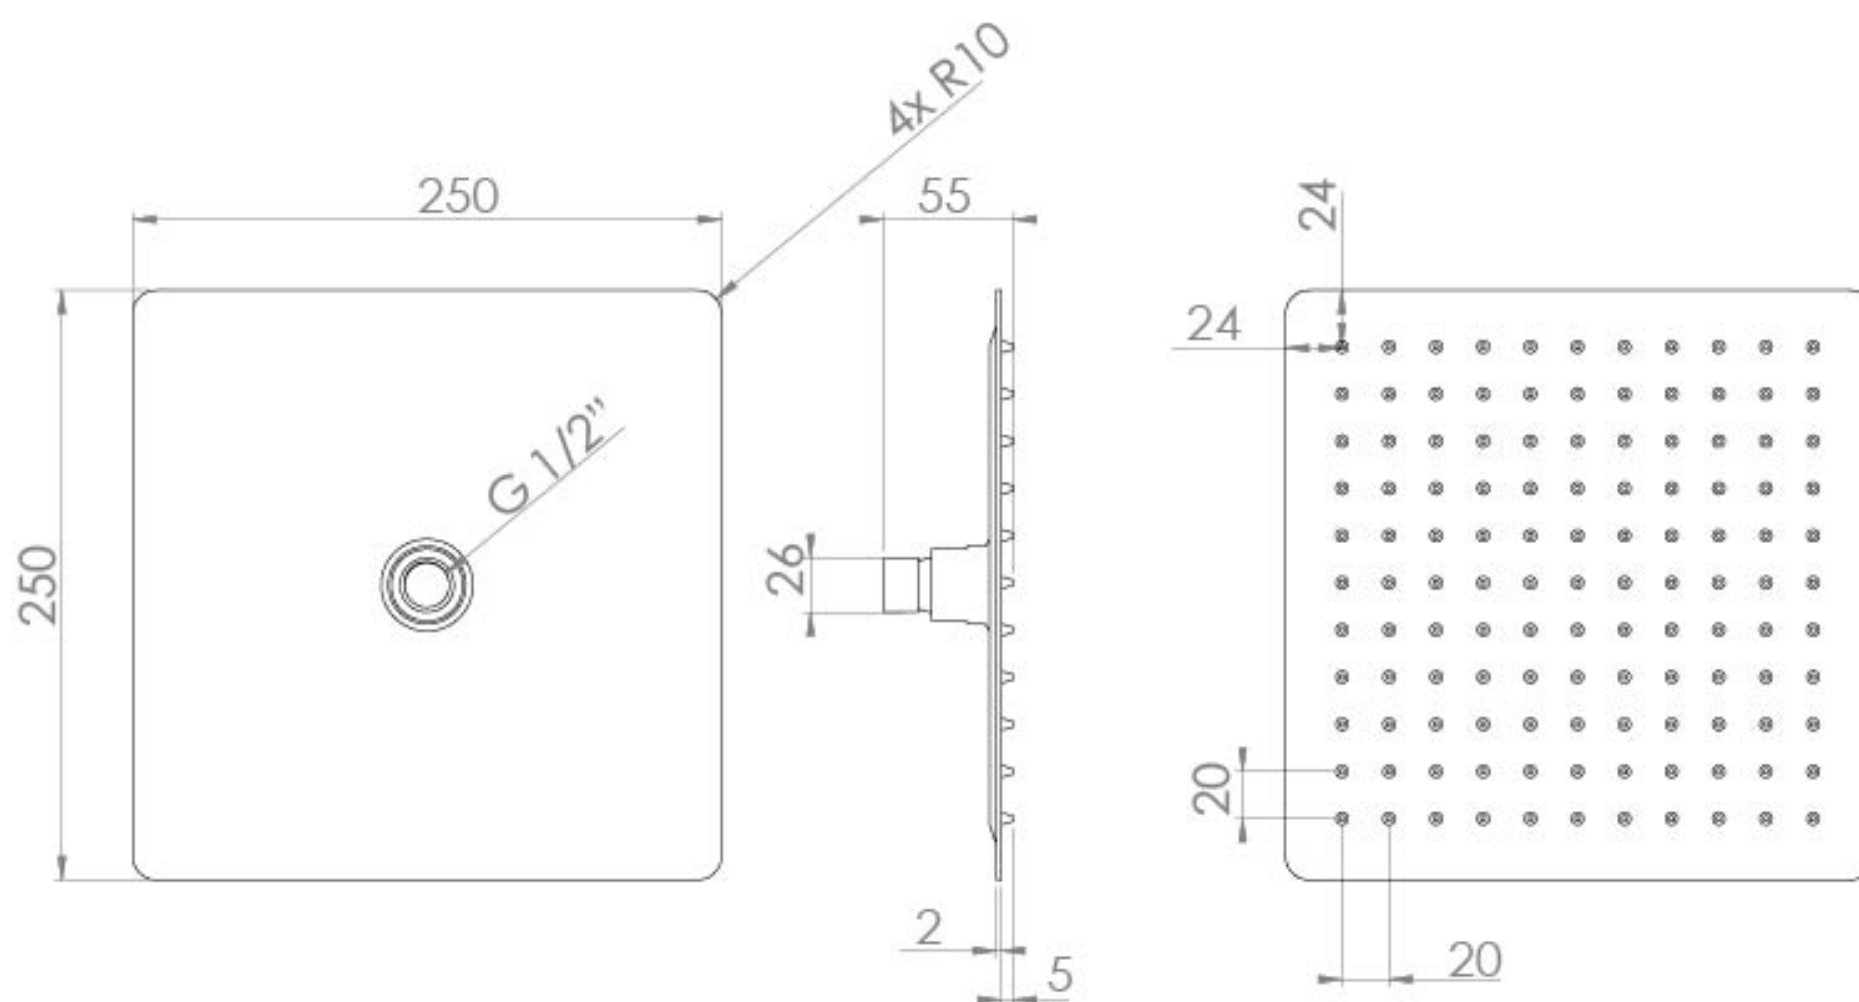

TOOGA 250X2MM SLIM SQUARE SHOWER HEAD - MATTE BLACK

Product Code: TO224.MB

PRODUCT INFORMATION

Finish:	Matte Black (Electroplated)
Height:	55mm
Width:	250mm
Depth:	250mm
Material:	Brass
Weight:	1.44kg
Guarantee:	5 years

DESCRIPTION

TOOGA Slim Square Shower Head 250mm x 2mm / Matte Black

Our **TOOGA** collection is now in both chrome and matte black finishes. With its simplistic and minimalist design, the **TOOGA** collection of brassware makes for a great pairing with many of our ceramic and furniture ranges such as **MATTEO** and **AUSTEN**.

TECHNICAL DRAWING

FLOW RATE

- 0.5 Bar - Flowrate: 5.9 l/min
- 1 Bar - Flowrate: 14.1 l/min
- 2 Bar - Flowrate: 19.1 l/min
- 3 Bar - Flowrate: 24.3 l/min
- 4 Bar - Flowrate: 27.8 l/min
- 5 Bar - Flowrate: 32.5 l/min