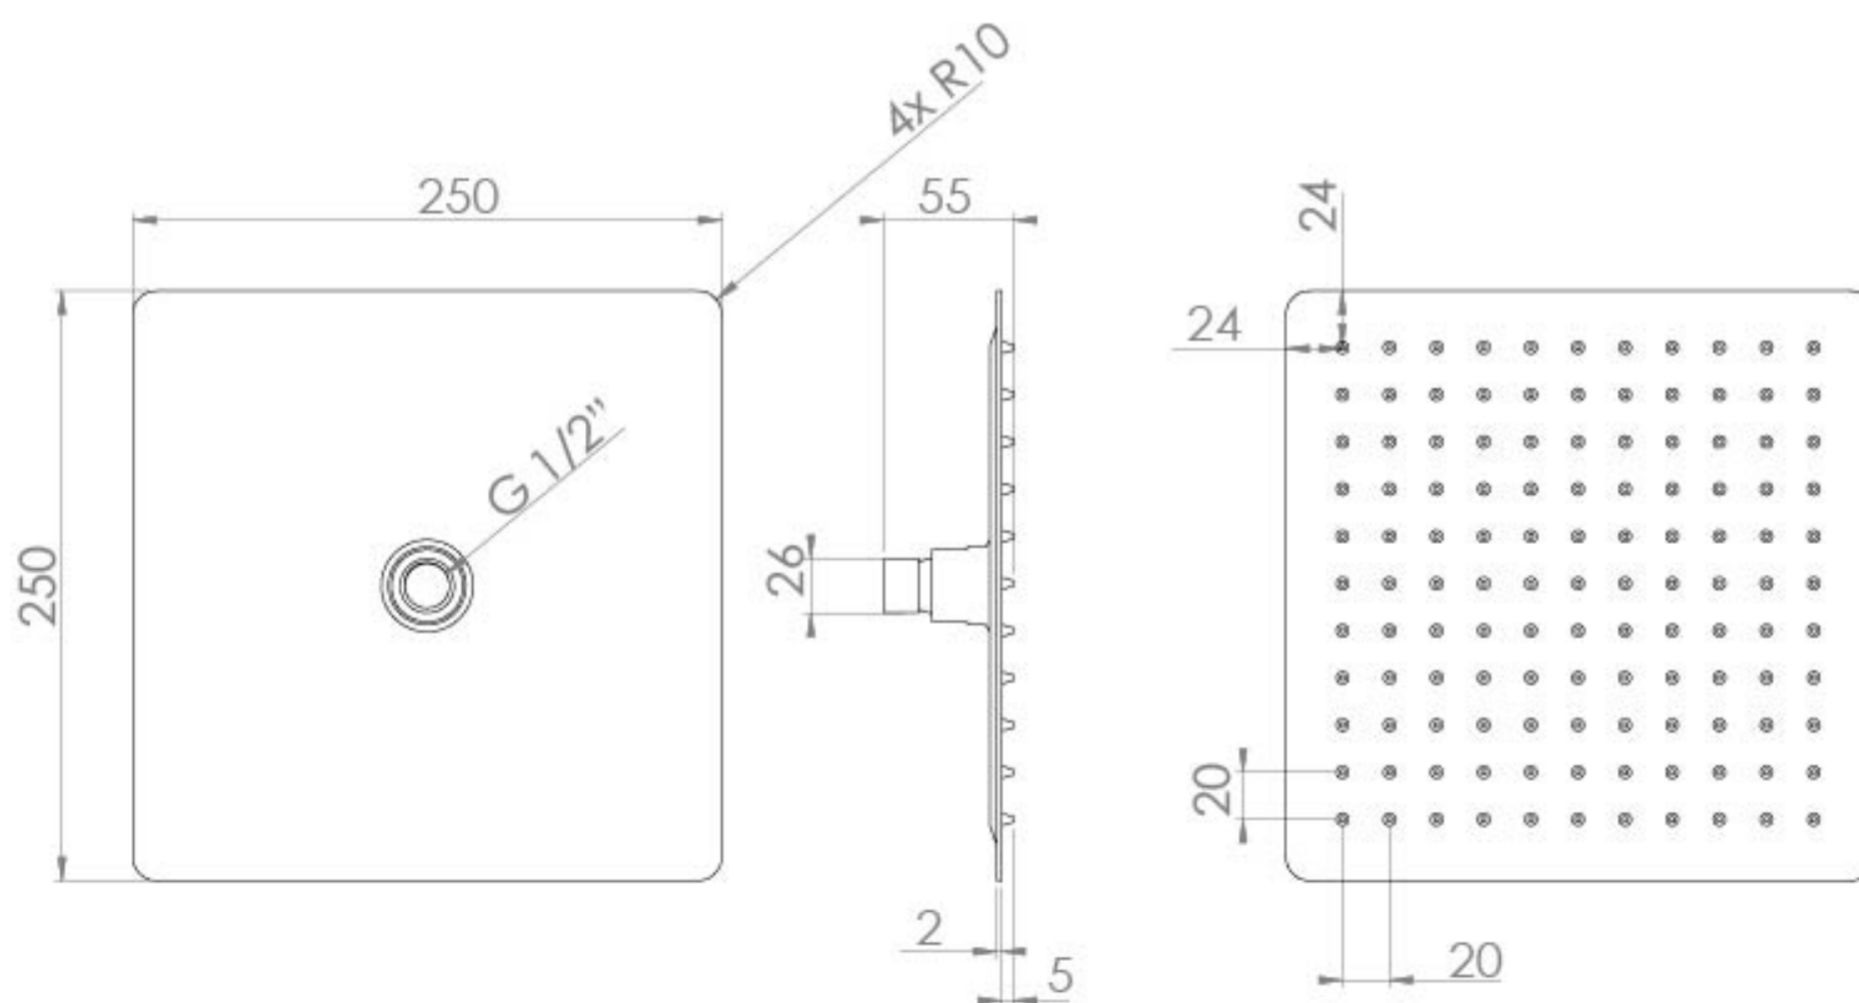

# TOOGA 250X2MM SLIM SQUARE SHOWER HEAD - MATTE BLACK

Product Code: TO224.MB

## PRODUCT INFORMATION

Finish:	Matte Black (Electroplated)
Height:	55mm
Width:	250mm
Depth:	250mm
Material:	Brass
Weight:	1.44kg
Guarantee:	5 years

## DESCRIPTION

TOOGA Slim Square Shower Head 250mm x 2mm / Matte Black

Our **TOOGA** collection is now in both chrome and matte black finishes. With its simplistic and minimalist design, the **TOOGA** collection of brassware makes for a great pairing with many of our ceramic and furniture ranges such as **MATTEO** and **AUSTEN**.

## FLOW RATE

- 0.5 Bar - Flowrate: 5.9 l/min
- 1 Bar - Flowrate: 14.1 l/min
- 2 Bar - Flowrate: 19.1 l/min
- 3 Bar - Flowrate: 24.3 l/min
- 4 Bar - Flowrate: 27.8 l/min
- 5 Bar - Flowrate: 32.5 l/min

Saneux reserves the right to alter the specifications and product range without prior notice. Dimensions are given as a guide only. Dimensions should not be used for surrounding furniture, fixtures and fittings until the product is on site.