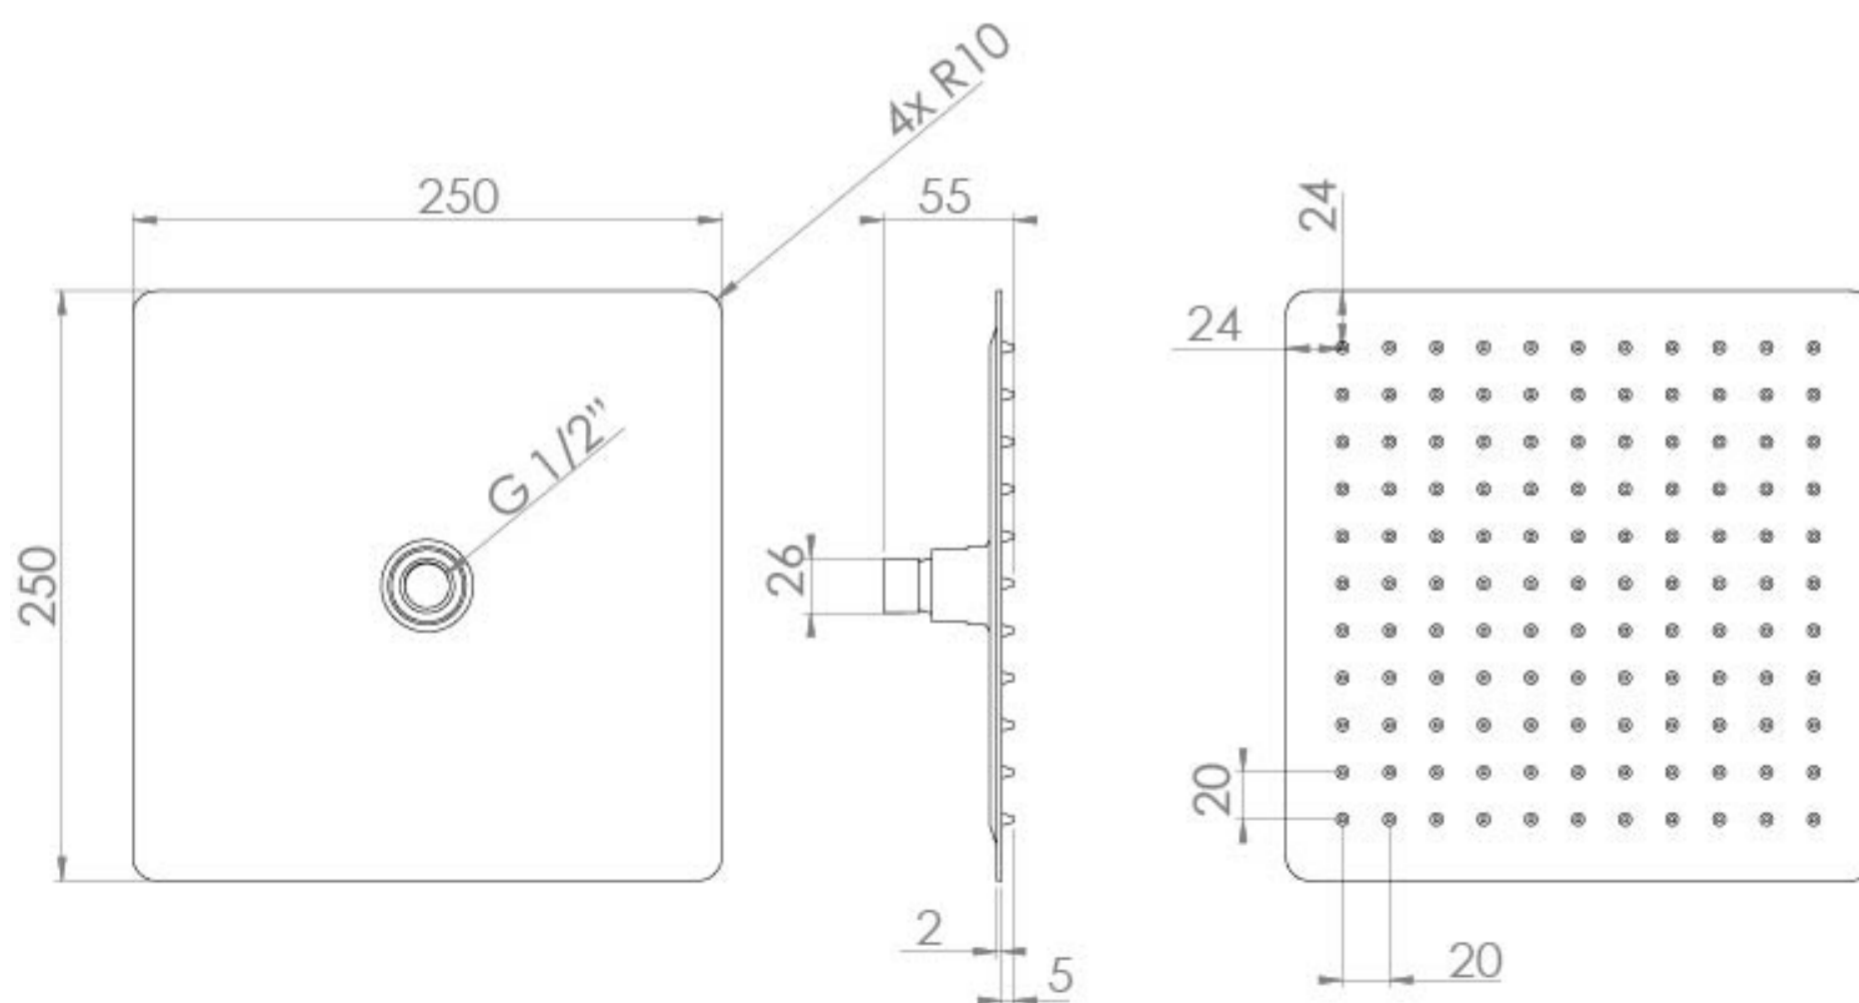

TOOGA 250X2MM SLIM SQUARE SHOWER HEAD - MATTE BLACK

Product Code: TO224.MB

PRODUCT INFORMATION

Finish:	Matte Black (Electroplated)
Height:	55mm
Width:	250mm
Depth:	250mm
Material:	Brass
Weight:	1.44kg
Guarantee:	5 years

DESCRIPTION

TOOGA Slim Square Shower Head 250mm x 2mm / Matte Black

Our **TOOGA** collection is now in both chrome and matte black finishes. With its simplistic and minimalist design, the **TOOGA** collection of brassware makes for a great pairing with many of our ceramic and furniture ranges such as **MATTEO** and **AUSTEN**.

TECHNICAL DRAWING

FLOW RATE

- 0.5 Bar - Flowrate: 5.9 l/min
- 1 Bar - Flowrate: 14.1 l/min
- 2 Bar - Flowrate: 19.1 l/min
- 3 Bar - Flowrate: 24.3 l/min
- 4 Bar - Flowrate: 27.8 l/min
- 5 Bar - Flowrate: 32.5 l/min