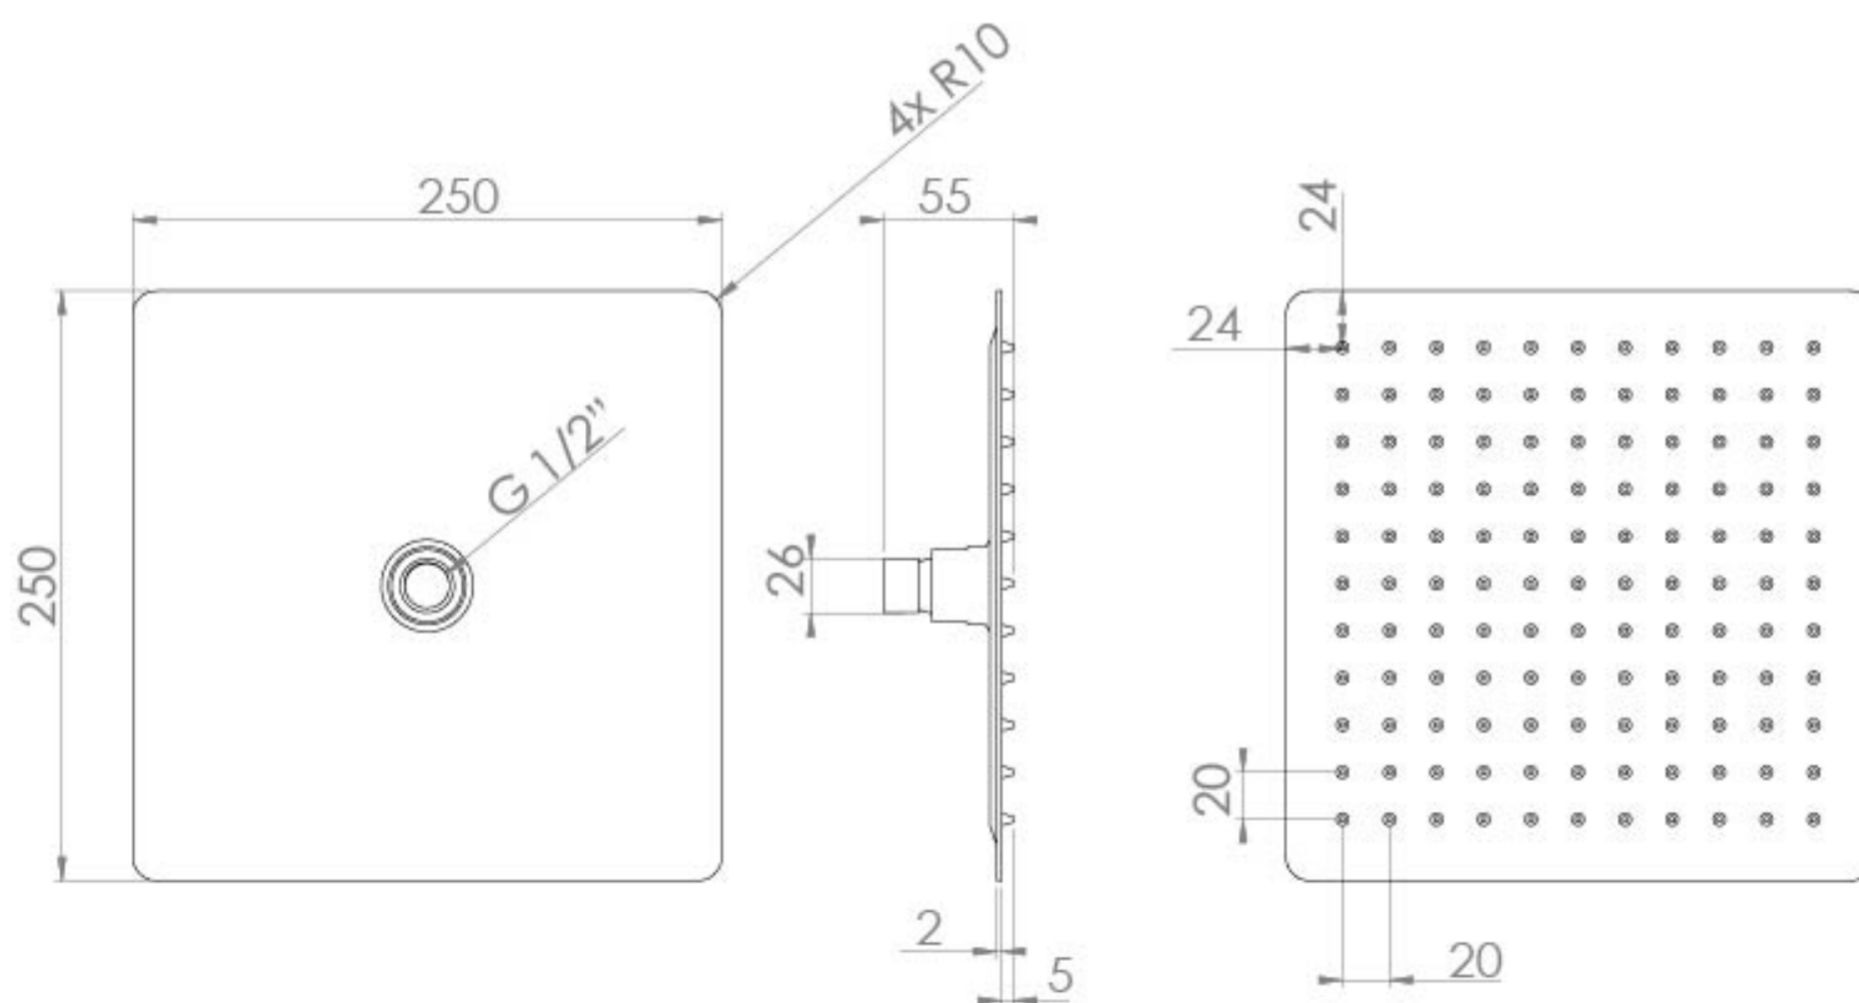

TOOGA 250X2MM SLIM SQUARE SHOWER HEAD - CHROME

Product Code: TO224

PRODUCT INFORMATION

Finish:	Chrome
Height:	55mm
Width:	250mm
Depth:	250mm
Material:	Brass
Weight:	1.44kg
Guarantee:	5 years

DESCRIPTION

TOOGA Slim Square Shower Head 250mm x 2mm / Chrome

TECHNICAL DRAWING

FLOW RATE

- 0.5 Bar - Flowrate: 5.9 l/min
- 1 Bar - Flowrate: 14.1 l/min
- 2 Bar - Flowrate: 19.1 l/min
- 3 Bar - Flowrate: 24.3 l/min
- 4 Bar - Flowrate: 27.5 l/min
- 5 Bar - Flowrate: 32.5 l/min