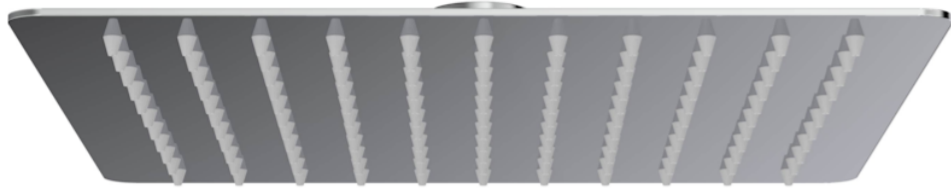

TOOGA 250X2MM SLIM SQUARE SHOWER HEAD - CHROME

Product Code: TO224

PRODUCT INFORMATION

Finish:	Chrome
Height:	55mm
Width:	250mm
Depth:	250mm
Material:	Brass
Weight:	1.44kg
Guarantee:	5 years

DESCRIPTION

TOOGA Slim Square Shower Head 250mm x 2mm / Chrome

Our **TOOGA** collection is now in both chrome and matte black finishes. With its simplistic and minimalist design, the **TOOGA** collection of brassware makes for a great pairing with many of our ceramic and furniture ranges such as **MATTEO** and **AUSTEN**.