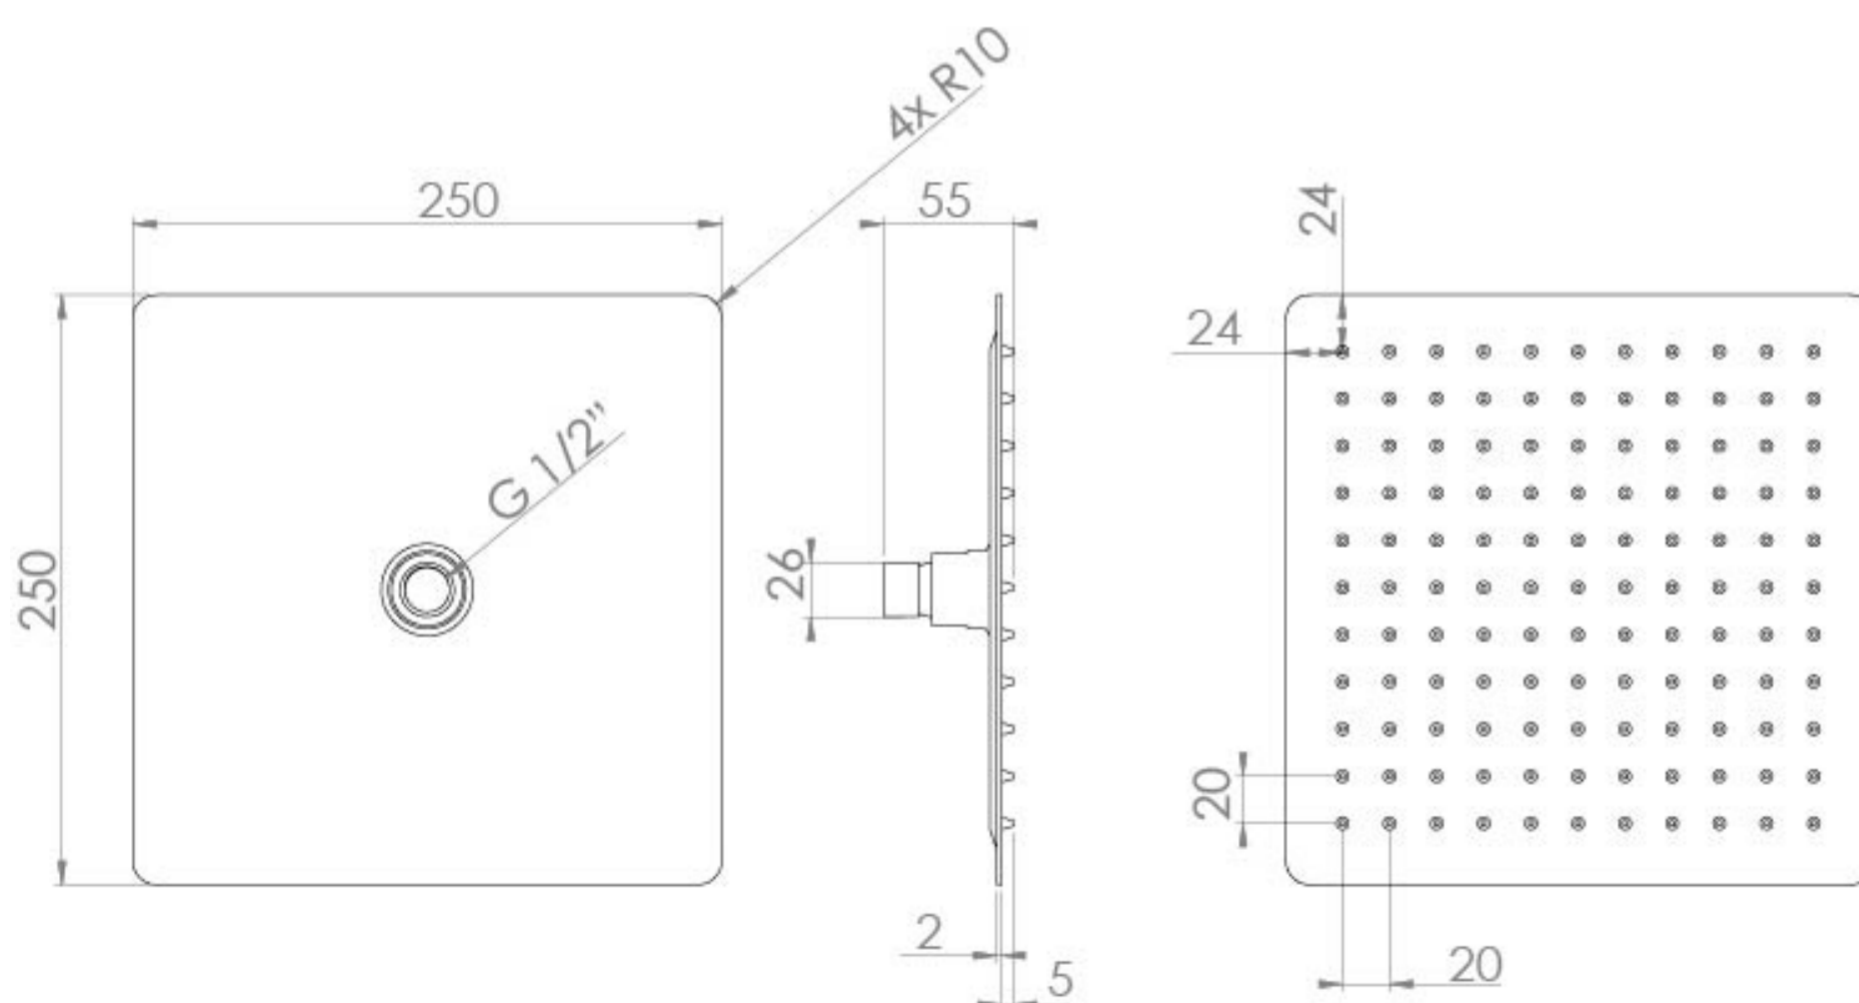

TOOGA 250X2MM SLIM SQUARE SHOWER HEAD - CHROME

Product Code: TO224

PRODUCT INFORMATION

Finish:	Chrome
Height:	55mm
Width:	250mm
Depth:	250mm
Material:	Brass
Weight:	1.44kg
Guarantee:	5 years

DESCRIPTION

TOOGA Slim Square Shower Head 250mm x 2mm / Chrome

TECHNICAL DRAWING

FLOW RATE

- 0.5 Bar - Flowrate: 5.9 l/min
- 1 Bar - Flowrate: 14.1 l/min
- 2 Bar - Flowrate: 19.1 l/min
- 3 Bar - Flowrate: 24.3 l/min
- 4 Bar - Flowrate: 27.5 l/min
- 5 Bar - Flowrate: 32.5 l/min