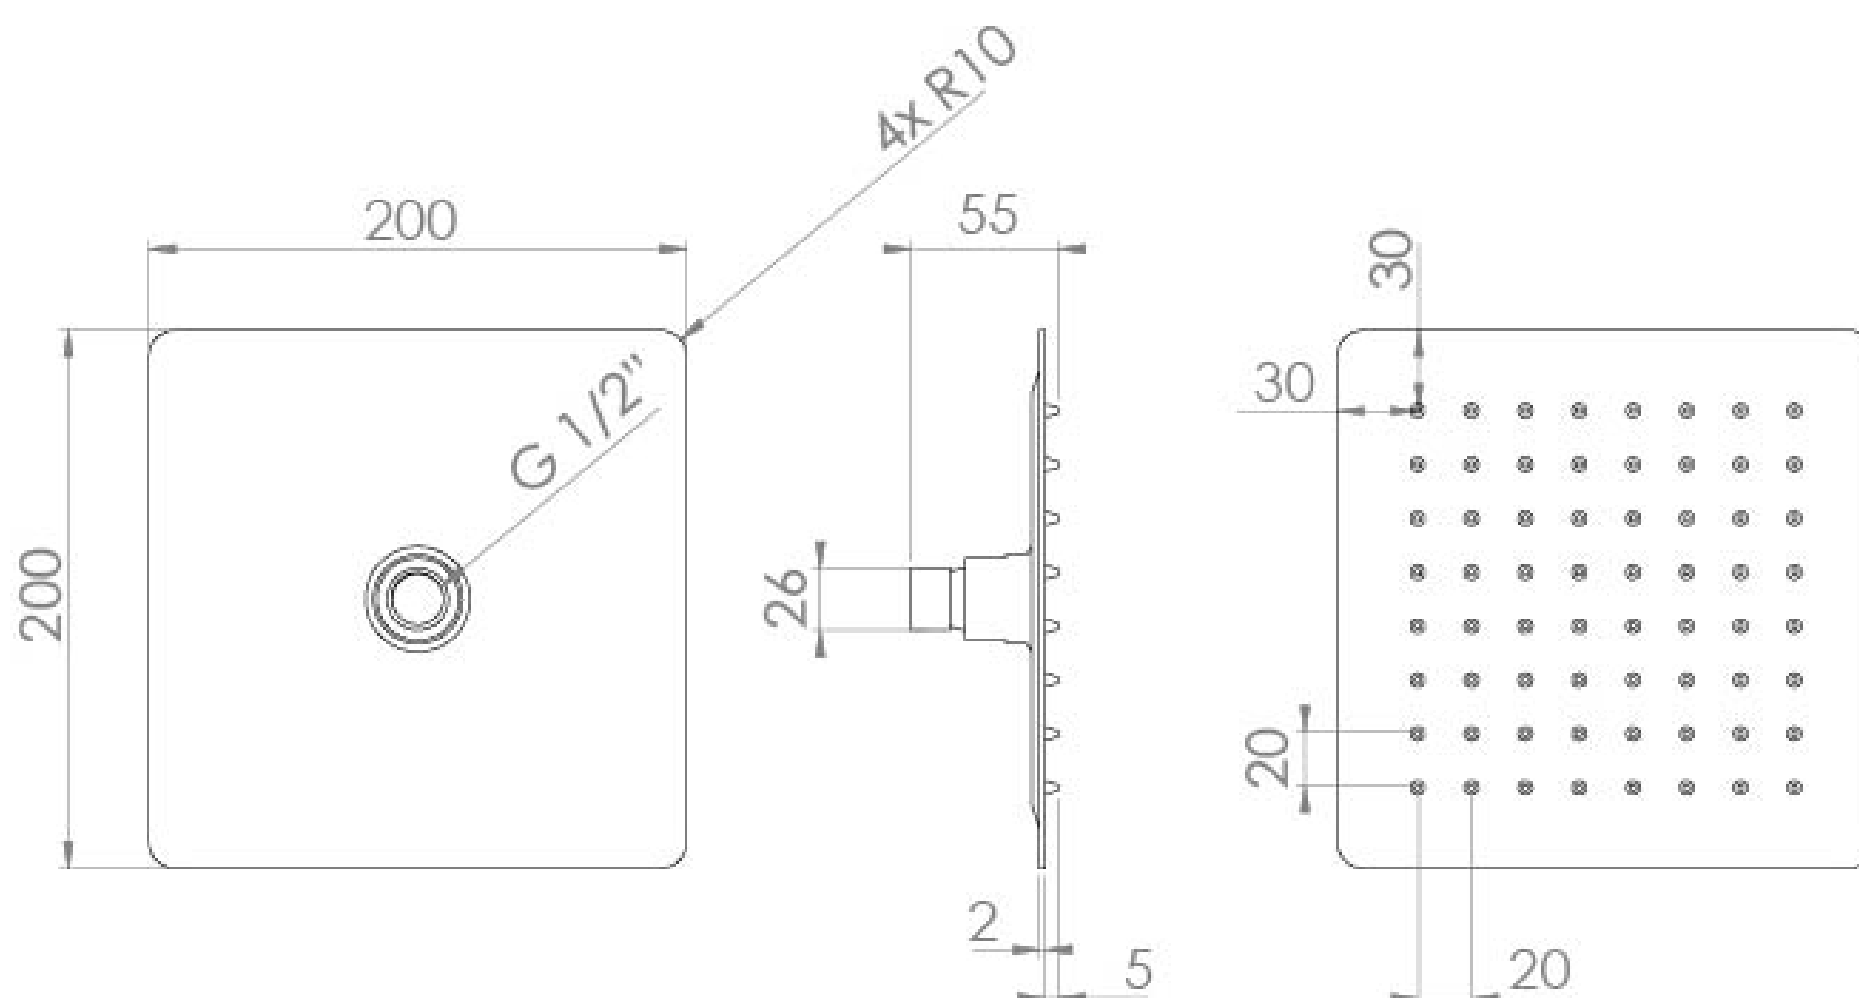

TOOGA 200X2MM SLIM SQUARE SHOWER HEAD - MATTE BLACK

Product Code: TO223.MB

PRODUCT INFORMATION

Finish:	Matte Black (Electroplated)
Height:	55mm
Width:	200mm
Depth:	200mm
Material:	Brass
Weight:	0.97kg
Guarantee:	5 years

DESCRIPTION

TOOGA Slim Square Shower Head 200mm x 2mm / Matte Black

Our **TOOGA** collection is now in both chrome and matte black finishes. With its simplistic and minimalist design, the **TOOGA** collection of brassware makes for a great pairing with many of our ceramic and furniture ranges such as **MATTEO** and **AUSTEN**.

TECHNICAL DRAWING

FLOW RATE

- 0.5 Bar - Flowrate: 5.6 l/min
- 1 Bar - Flowrate: 13.6 l/min
- 2 Bar - Flowrate: 18.5 l/min
- 3 Bar - Flowrate: 23.7 l/min
- 4 Bar - Flowrate: 27.6 l/min
- 5 Bar - Flowrate: 31.6 l/min