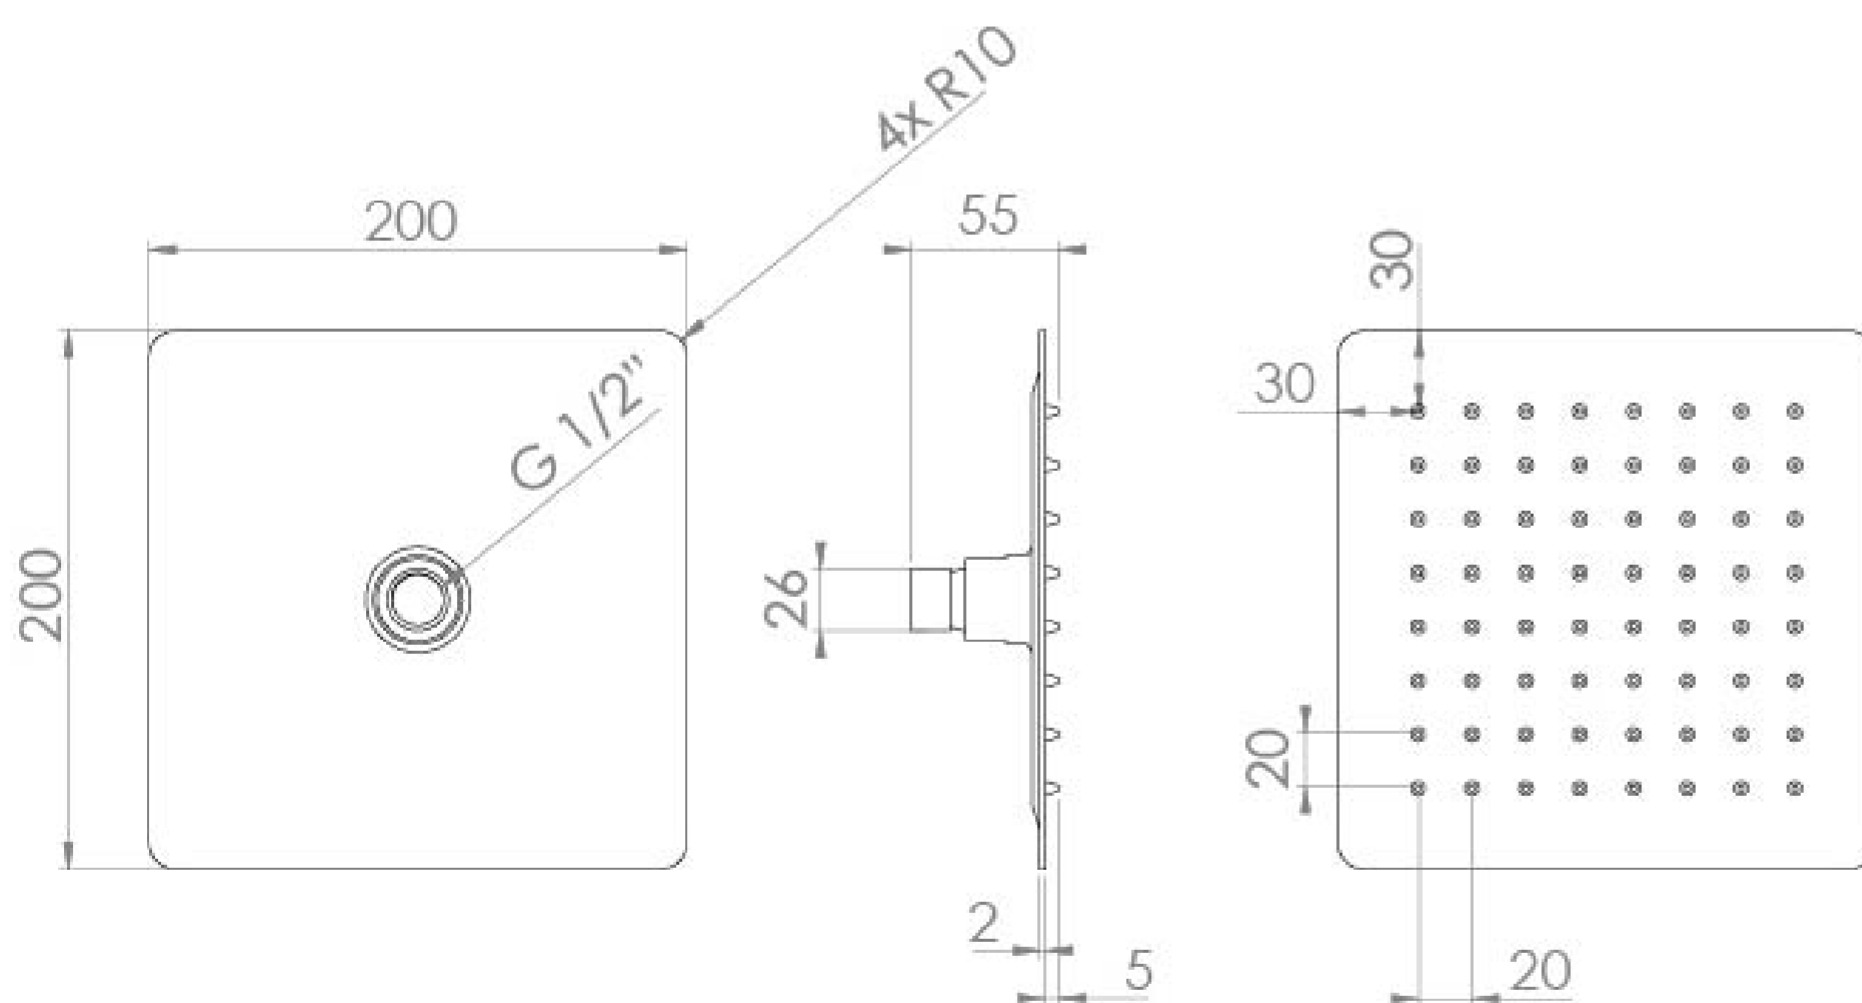

TOOGA 200X2MM SLIM SQUARE SHOWER HEAD - MATTE BLACK

Product Code: TO223.MB

PRODUCT INFORMATION

Finish:	Matte Black (Electroplated)
Height:	55mm
Width:	200mm
Depth:	200mm
Material:	Brass
Weight:	0.97kg
Guarantee:	5 years

DESCRIPTION

TOOGA Slim Square Shower Head 200mm x 2mm / Matte Black

Our **TOOGA** collection is now in both chrome and matte black finishes. With its simplistic and minimalist design, the **TOOGA** collection of brassware makes for a great pairing with many of our ceramic and furniture ranges such as **MATTEO** and **AUSTEN**.

TECHNICAL DRAWING

FLOW RATE

- 0.5 Bar - Flowrate: 5.6 l/min
- 1 Bar - Flowrate: 13.6 l/min
- 2 Bar - Flowrate: 18.5 l/min
- 3 Bar - Flowrate: 23.7 l/min
- 4 Bar - Flowrate: 27.6 l/min
- 5 Bar - Flowrate: 31.6 l/min