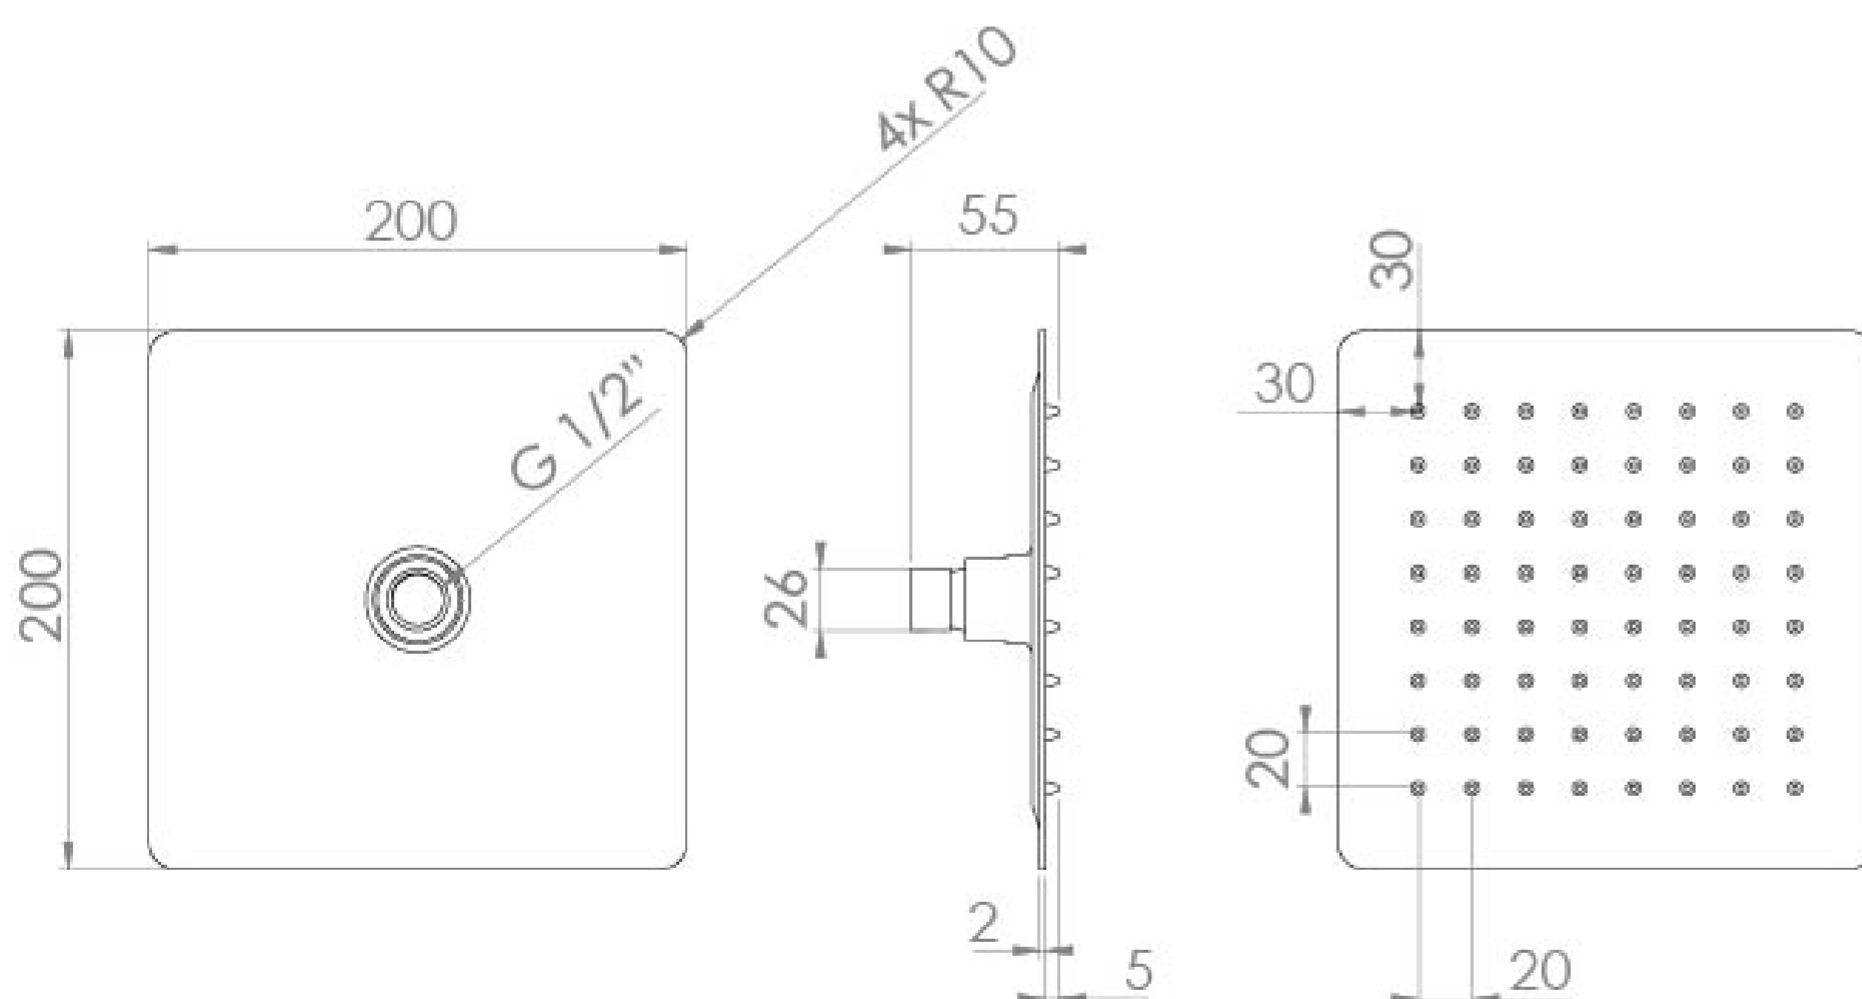

TOOGA 200X2MM SLIM SQUARE SHOWER HEAD - MATTE BLACK

Product Code: TO223.MB

PRODUCT INFORMATION

Finish:	Matte Black (Electroplated)
Height:	55mm
Width:	200mm
Depth:	200mm
Material:	Brass
Weight:	0.97kg
Guarantee:	5 years

DESCRIPTION

TOOGA Slim Square Shower Head 200mm x 2mm / Matte Black

Our **TOOGA** collection is now in both chrome and matte black finishes. With its simplistic and minimalist design, the **TOOGA** collection of brassware makes for a great pairing with many of our ceramic and furniture ranges such as **MATTEO** and **AUSTEN**.

TECHNICAL DRAWING

FLOW RATE

- 0.5 Bar - Flowrate: 5.6 l/min
- 1 Bar - Flowrate: 13.6 l/min
- 2 Bar - Flowrate: 18.5 l/min
- 3 Bar - Flowrate: 23.7 l/min
- 4 Bar - Flowrate: 27.6 l/min
- 5 Bar - Flowrate: 31.6 l/min