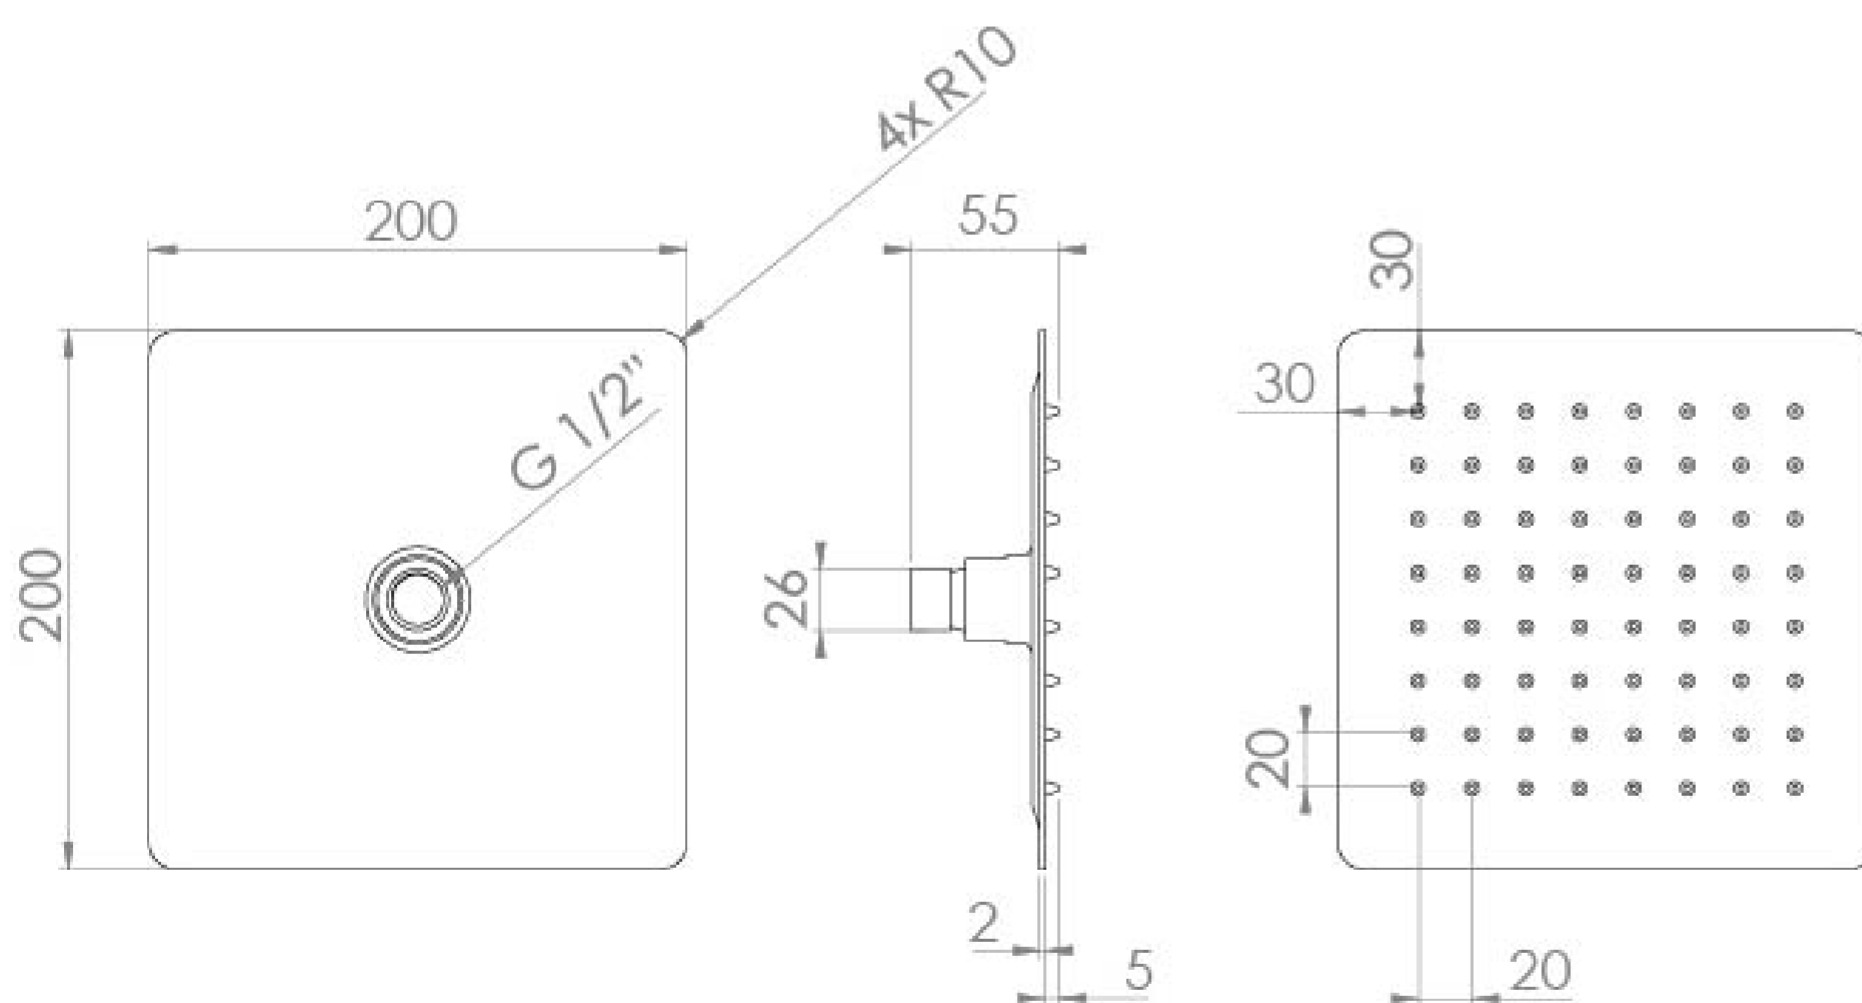

# TOOGA 200X2MM SLIM SQUARE SHOWER HEAD - CHROME

Product Code: TO223

## PRODUCT INFORMATION

Finish:	Chrome
Height:	55mm
Width:	200mm
Depth:	200mm
Material	Brass
Weight	0.97kg
Guarantee	5 years

## DESCRIPTION

TOOGA Slim Square Shower Head 200mm x 2mm / Chrome

Our **TOOGA** collection is now in both chrome and matte black finishes. With its simplistic and minimalist design, the **TOOGA** collection of brassware makes for a great pairing with many of our ceramic and furniture ranges such as **MATTEO** and **AUSTEN**.

## FLOW RATE

- 0.5 Bar - Flowrate: 5.6 l/min
- 1 Bar - Flowrate: 13.6 l/min
- 2 Bar - Flowrate: 18.5 l/min
- 3 Bar - Flowrate: 23.7 l/min
- 4 Bar - Flowrate: 27.6 l/min
- 5 Bar - Flowrate: 31.6 l/min

Saneux reserves the right to alter the specifications and product range without prior notice. Dimensions are given as a guide only. Dimensions should not be used for surrounding furniture, fixtures and fittings until the product is on site.