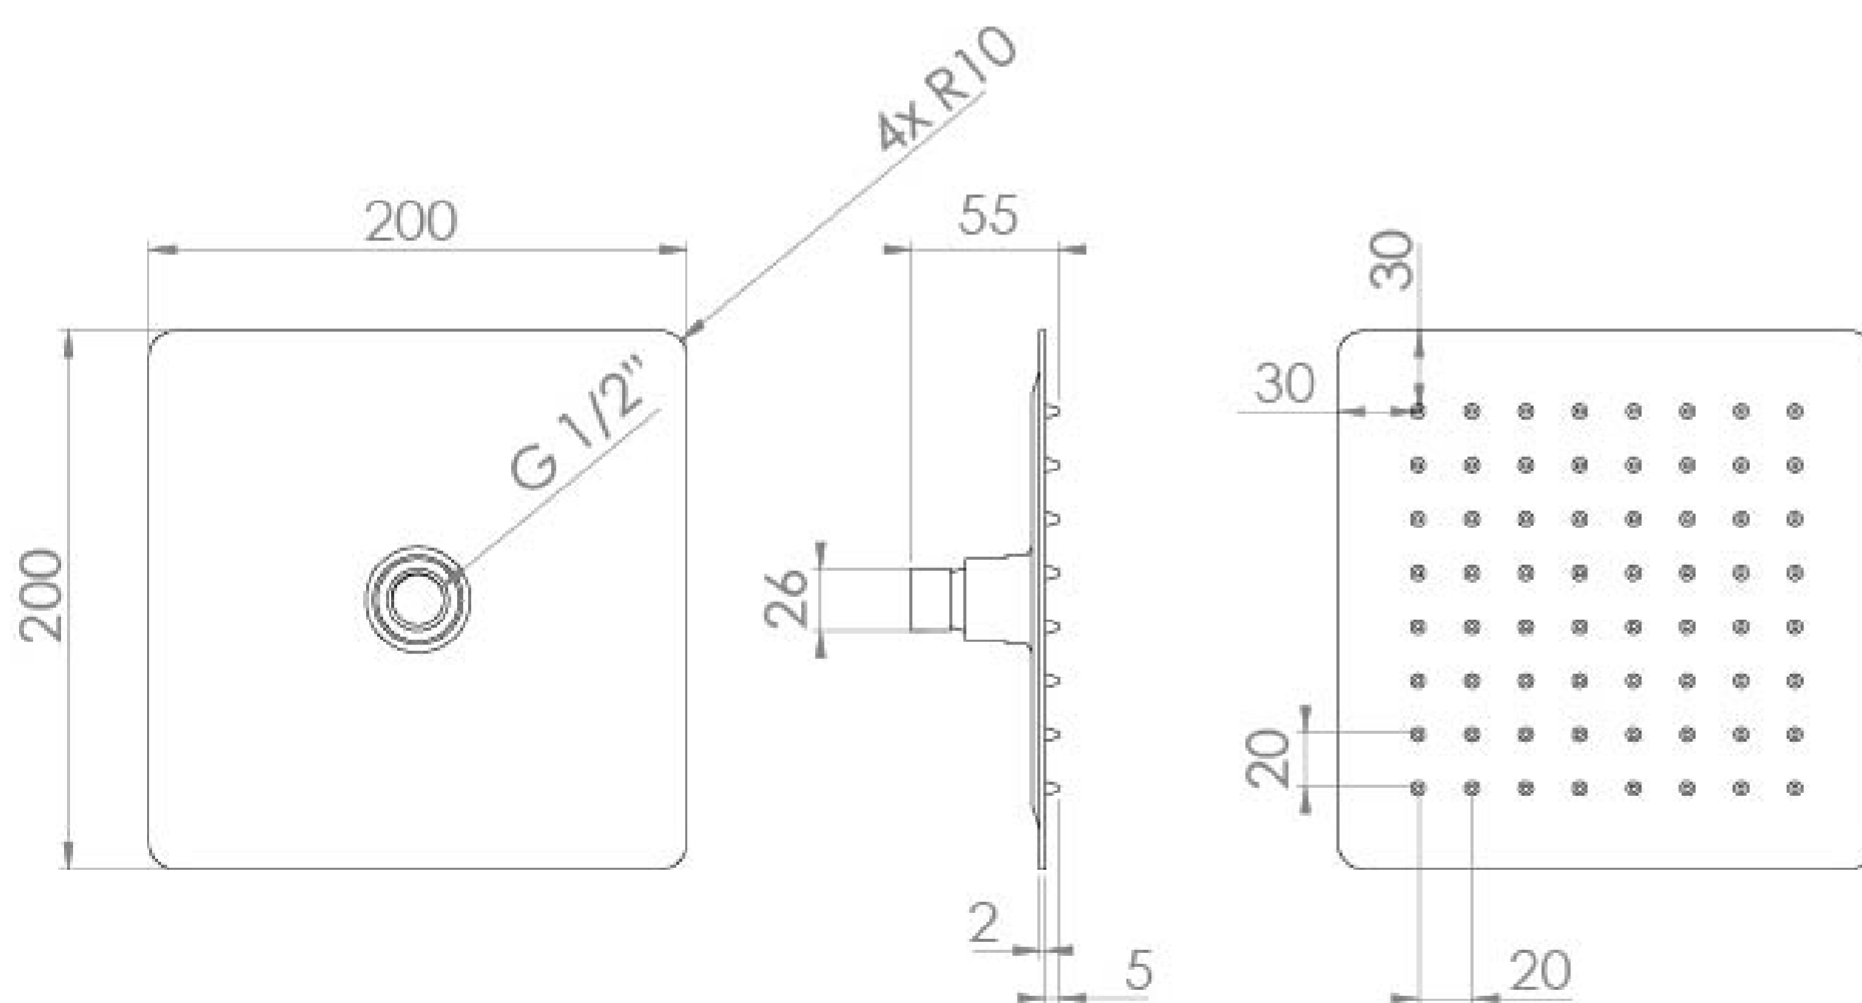

# TOOGA 200X2MM SLIM SQUARE SHOWER HEAD - CHROME

Product Code: TO223

## PRODUCT INFORMATION

Finish:	Chrome
Height:	55mm
Width:	200mm
Depth:	200mm
Material:	Brass
Weight:	0.97kg
Guarantee:	5 years

## DESCRIPTION

TOOGA Slim Square Shower Head 200mm x 2mm / Chrome

Our **TOOGA** collection is now in both chrome and matte black finishes. With its simplistic and minimalist design, the **TOOGA** collection of brassware makes for a great pairing with many of our ceramic and furniture ranges such as **MATTEO** and **AUSTEN**.

## FLOW RATE

- 0.5 Bar - Flowrate: 5.6 l/min
- 1 Bar - Flowrate: 13.6 l/min
- 2 Bar - Flowrate: 18.5 l/min
- 3 Bar - Flowrate: 23.7 l/min
- 4 Bar - Flowrate: 27.6 l/min
- 5 Bar - Flowrate: 31.6 l/min

Saneux reserves the right to alter the specifications and product range without prior notice. Dimensions are given as a guide only. Dimensions should not be used for surrounding furniture, fixtures and fittings until the product is on site.