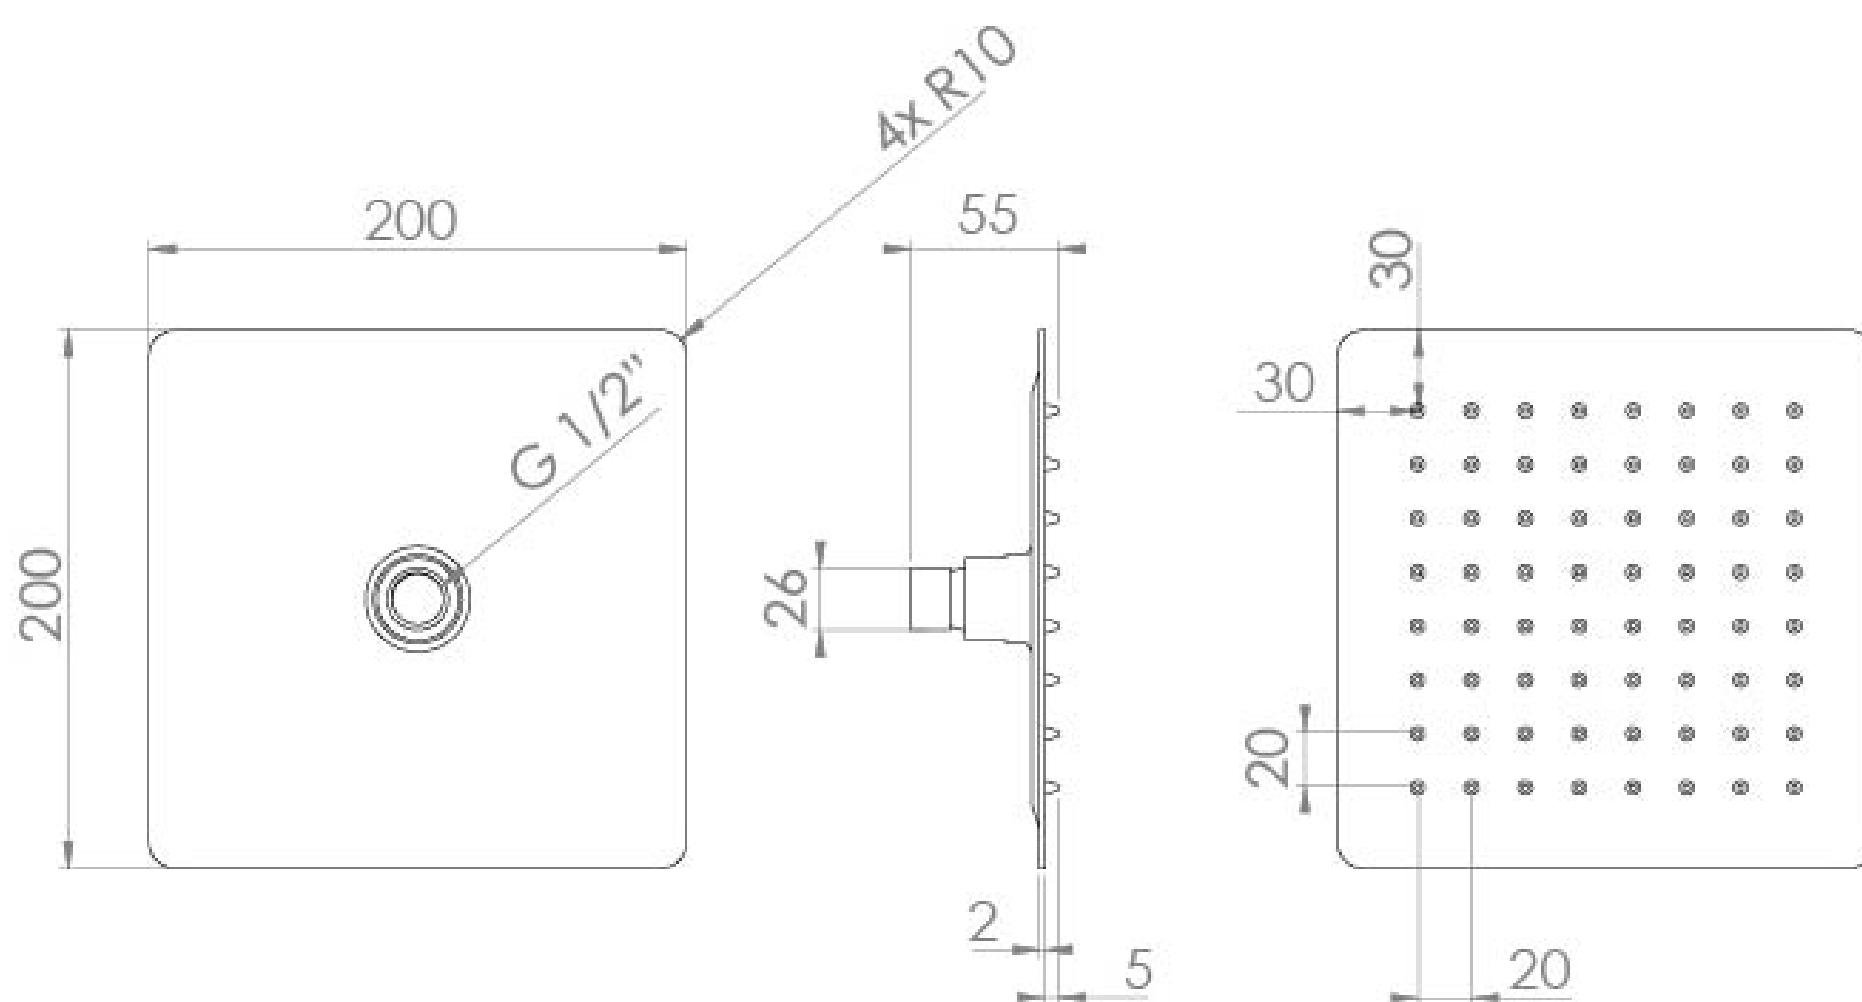

TOOGA 200X2MM SLIM SQUARE SHOWER HEAD - CHROME

Product Code: TO223

PRODUCT INFORMATION

Finish:	Chrome
Height:	55mm
Width:	200mm
Depth:	200mm
Material:	Brass
Weight:	0.97kg
Guarantee:	5 years

DESCRIPTION

TOOGA Slim Square Shower Head 200mm x 2mm / Chrome

TECHNICAL DRAWING

FLOW RATE

- 0.5 Bar - Flowrate: 5.6 l/min
- 1 Bar - Flowrate: 13.6 l/min
- 2 Bar - Flowrate: 18.5 l/min
- 3 Bar - Flowrate: 23.7 l/min
- 4 Bar - Flowrate: 27.6 l/min
- 5 Bar - Flowrate: 31.6 l/min