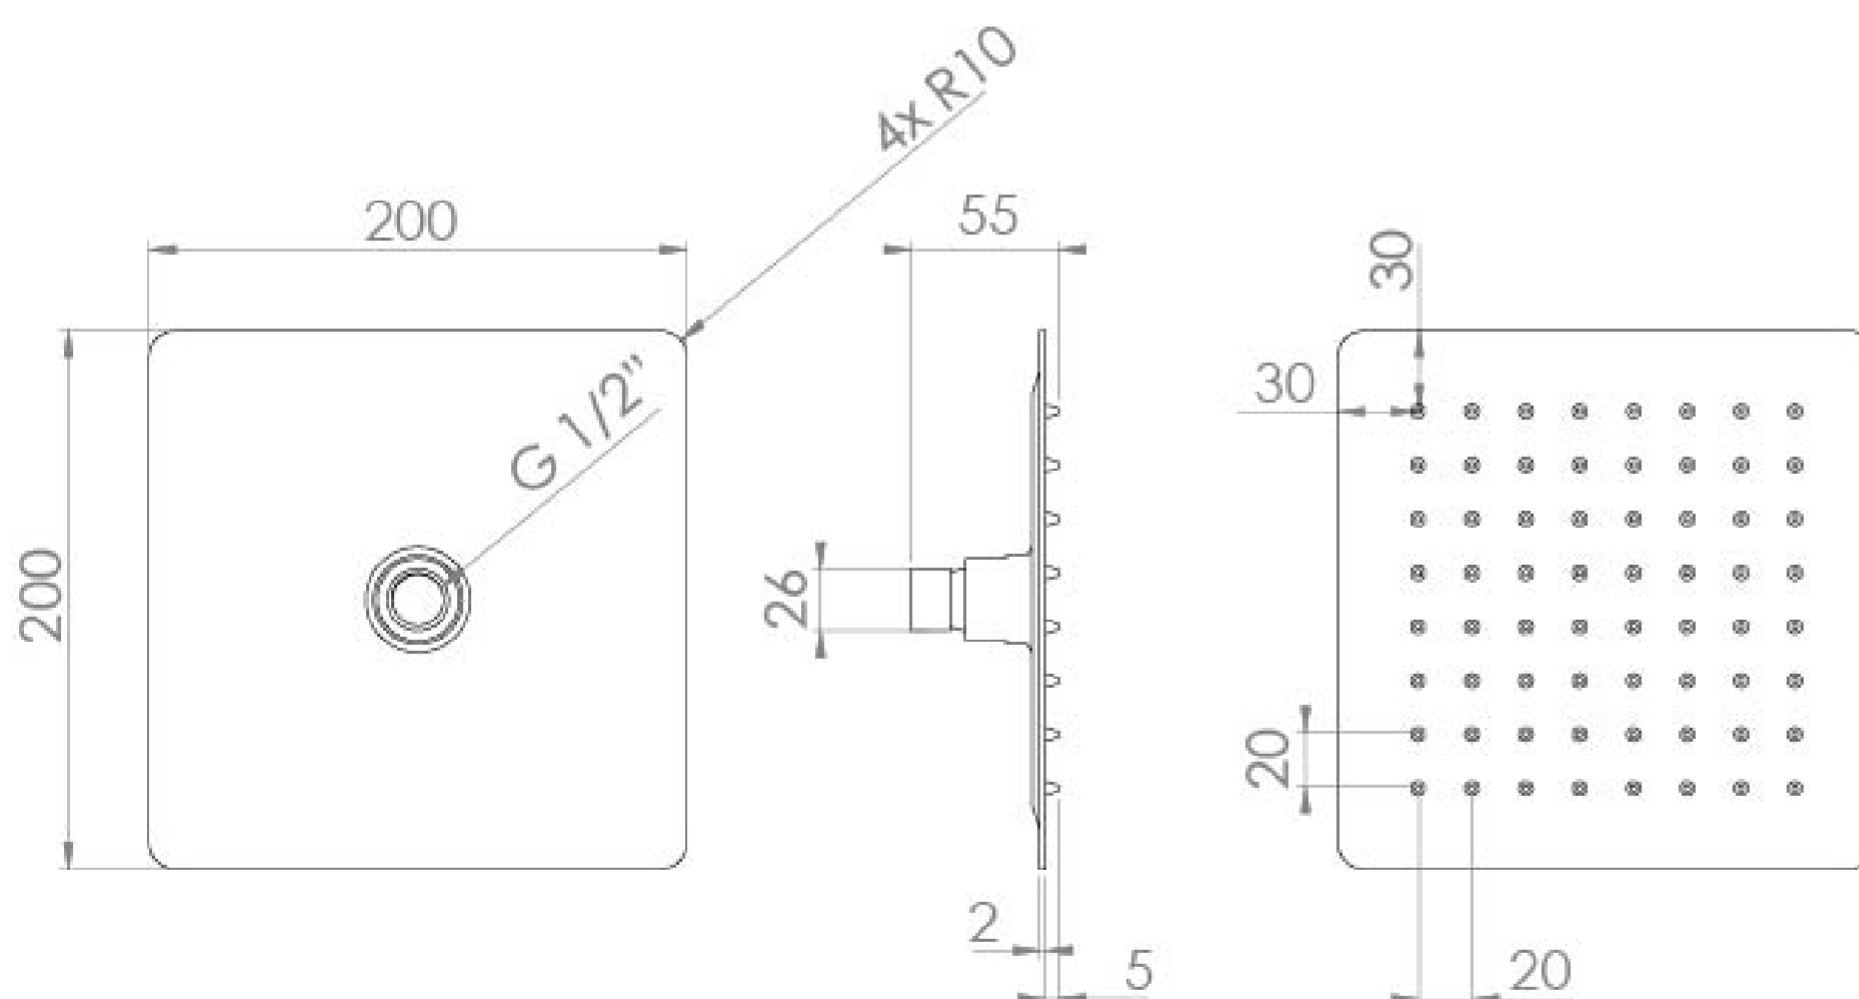

TOOGA 200X2MM SLIM SQUARE SHOWER HEAD - CHROME

Product Code: TO223

PRODUCT INFORMATION

Finish:	Chrome
Height:	55mm
Width:	200mm
Depth:	200mm
Material:	Brass
Weight:	0.97kg
Guarantee:	5 years

DESCRIPTION

TOOGA Slim Square Shower Head 200mm x 2mm / Chrome

TECHNICAL DRAWING

FLOW RATE

- 0.5 Bar - Flowrate: 5.6 l/min
- 1 Bar - Flowrate: 13.6 l/min
- 2 Bar - Flowrate: 18.5 l/min
- 3 Bar - Flowrate: 23.7 l/min
- 4 Bar - Flowrate: 27.6 l/min
- 5 Bar - Flowrate: 31.6 l/min