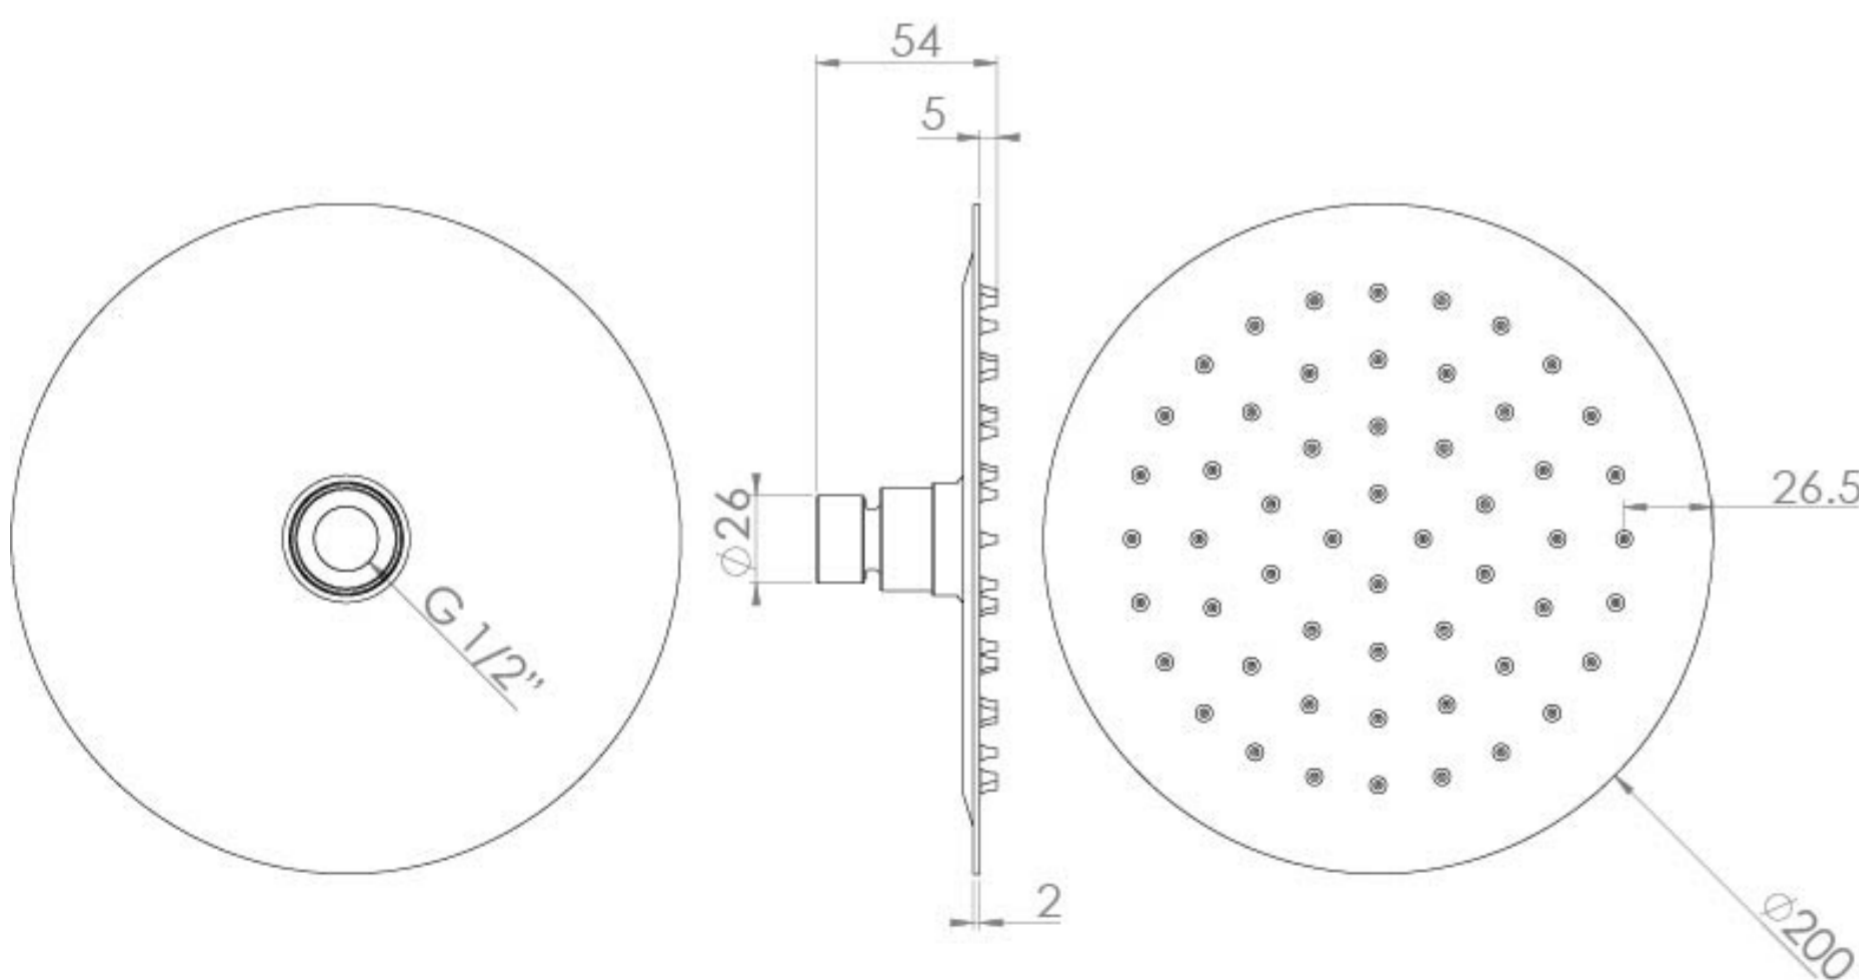

COS 200X2MM SLIM ROUND SHOWER HEAD - MATTE BLACK

Product Code: CO223.MB

PRODUCT INFORMATION

Finish:	Matte Black (Electroplated)
Height:	54mm
Width:	200mm
Depth:	200mm
Material	Brass
Weight	0.84kg
Guarantee	5 years

DESCRIPTION

COS Slim Round Shower Head 200mm x 2mm / Matte Black

The COS collection was designed to create brassware that was both modern and classic to suit any style of bathroom. This COS slim shower head perfectly suits our round shower arms in this same range.

TECHNICAL DRAWING

FLOW RATE

- 0.5 Bar - Flowrate: 5.6 l/min
- 1 Bar - Flowrate: 13.6 l/min
- 2 Bar - Flowrate: 18.5 l/min
- 3 Bar - Flowrate: 23.7 l/min
- 4 Bar - Flowrate: 27.2 l/min
- 5 Bar - Flowrate: 31.6 l/min