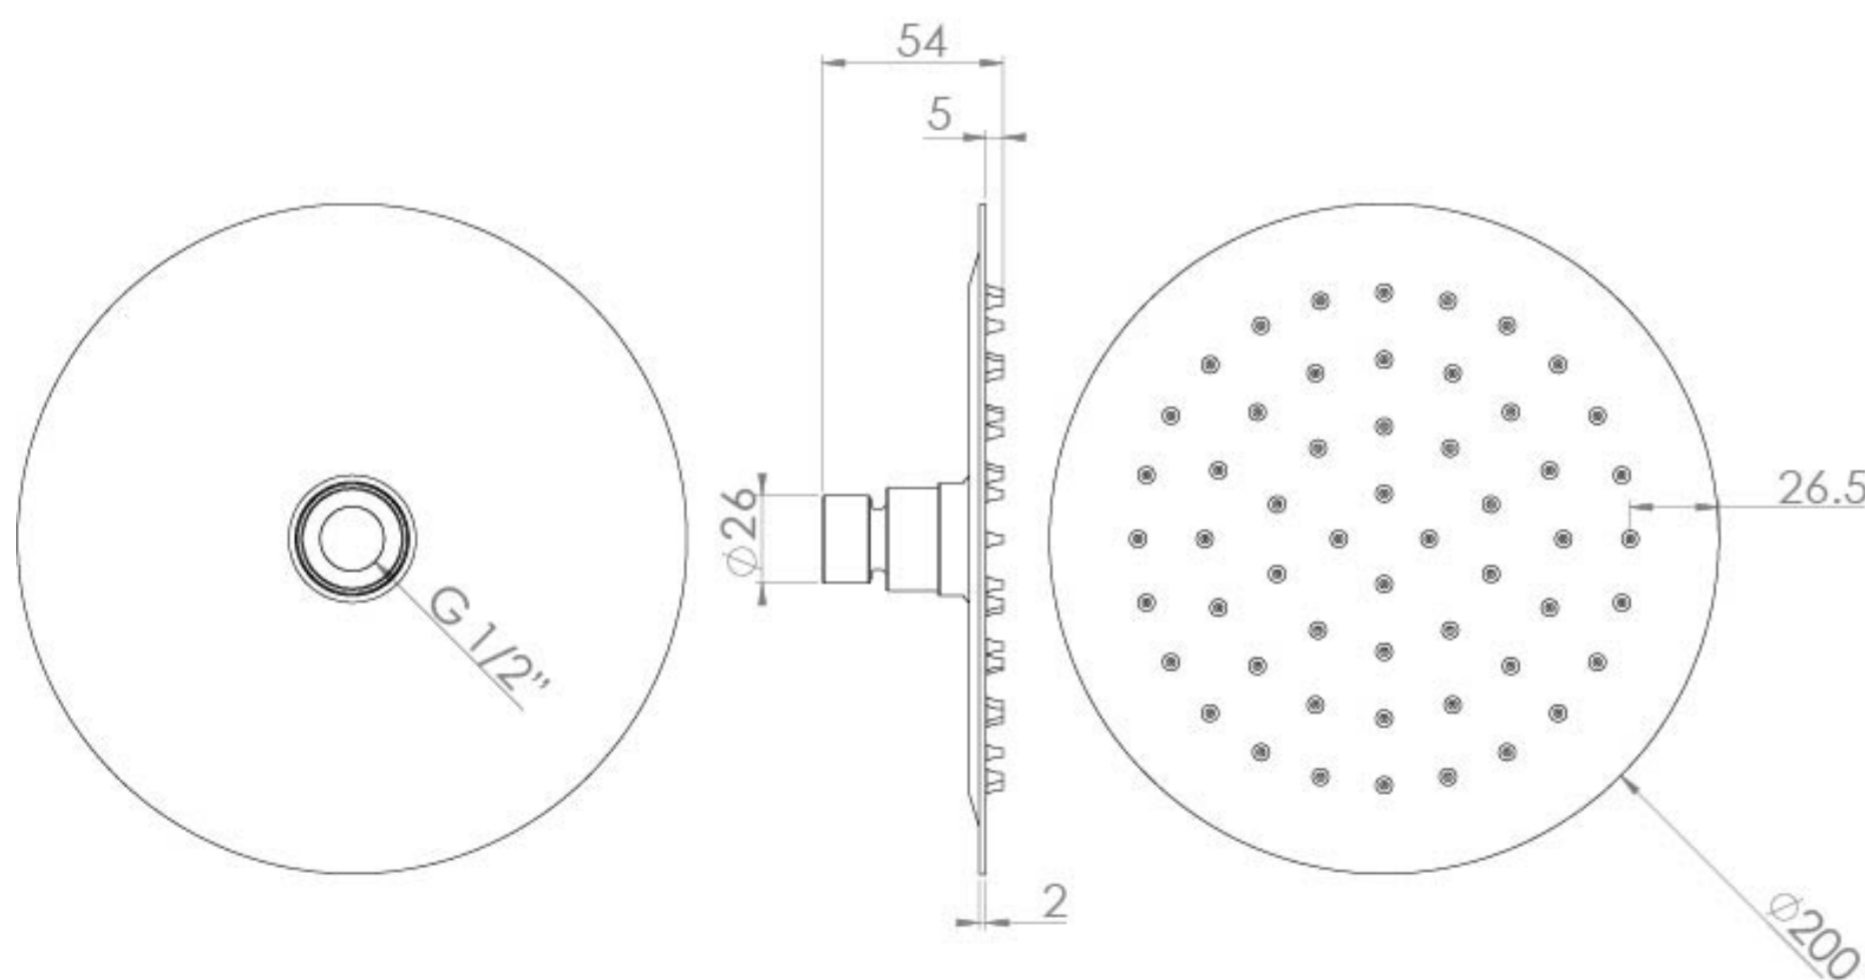

COS 200X2MM SLIM ROUND SHOWER HEAD - MATTE BLACK

Product Code: CO223.MB

PRODUCT INFORMATION

Finish:	Matte Black (Electroplated)
Height:	54mm
Width:	200mm
Depth:	200mm
Material	Brass
Weight	0.84kg
Guarantee	5 years

DESCRIPTION

COS Slim Round Shower Head 200mm x 2mm / Matte Black

The COS collection was designed to create brassware that was both modern and classic to suit any style of bathroom. This COS slim shower head perfectly suits our round shower arms in this same range.

TECHNICAL DRAWING

FLOW RATE

- 0.5 Bar - Flowrate: 5.6 l/min
- 1 Bar - Flowrate: 13.6 l/min
- 2 Bar - Flowrate: 18.5 l/min
- 3 Bar - Flowrate: 23.7 l/min
- 4 Bar - Flowrate: 27.2 l/min
- 5 Bar - Flowrate: 31.6 l/min