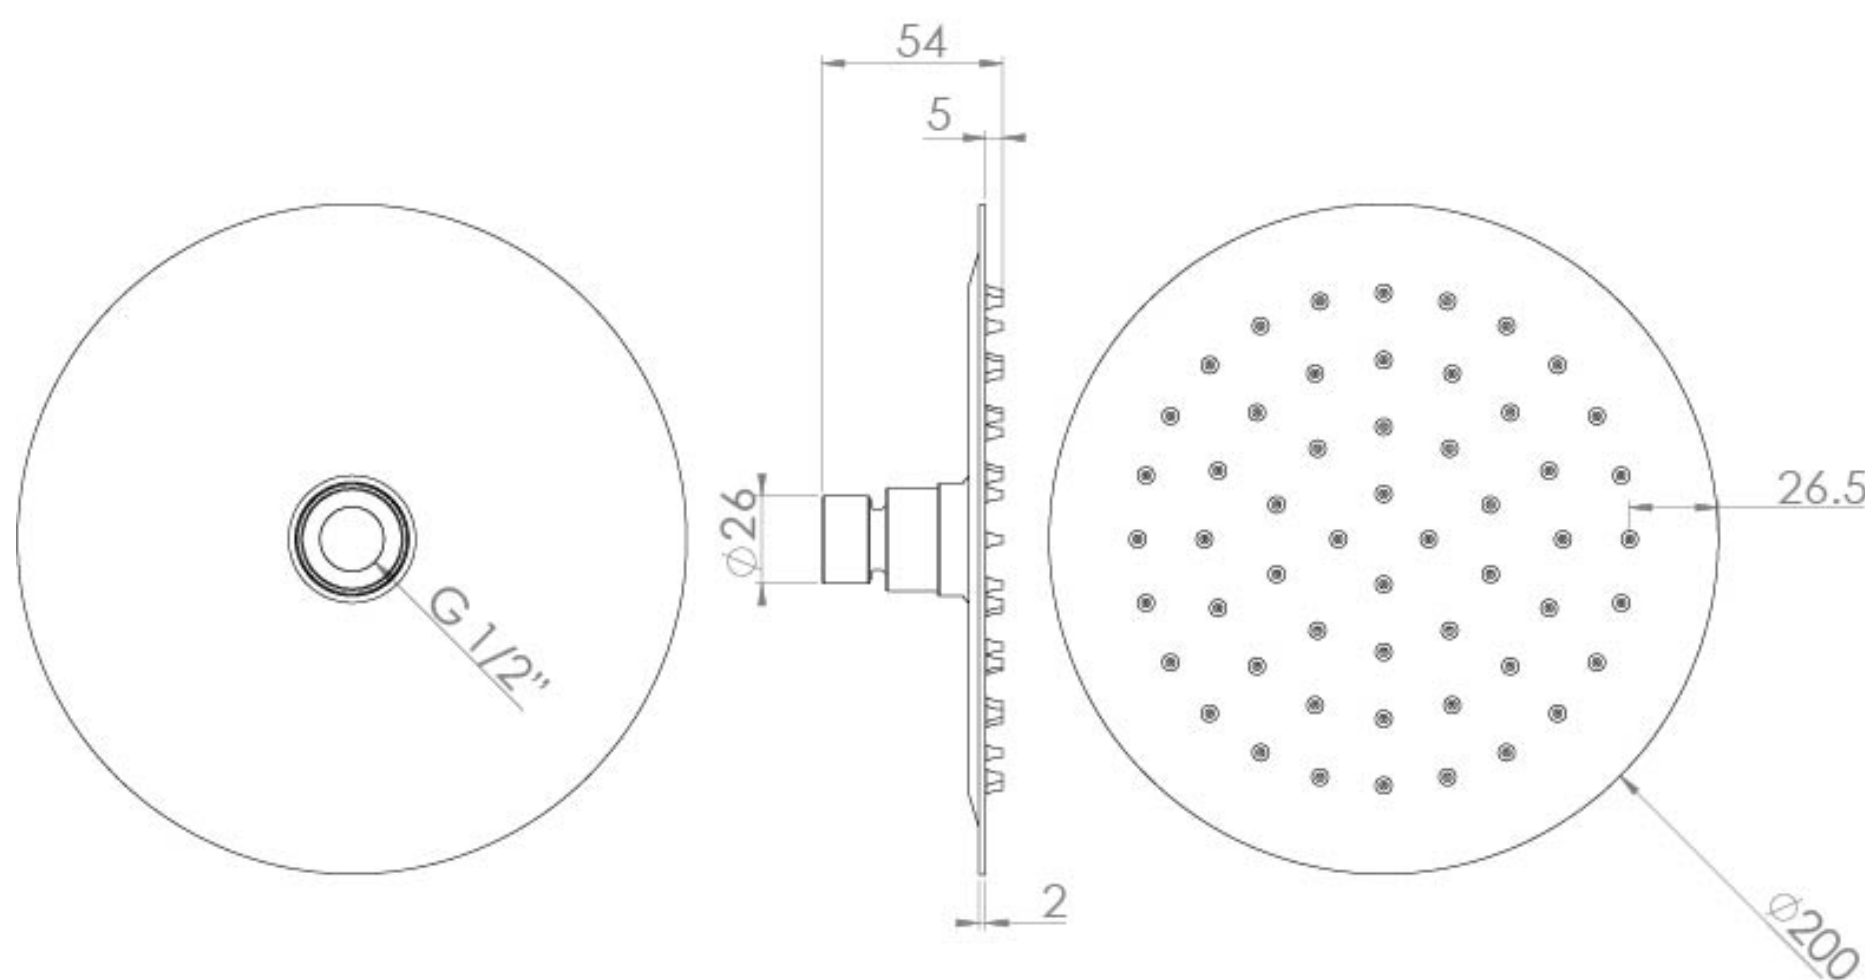

# COS 200X2MM SLIM ROUND SHOWER HEAD - MATTE BLACK

**Product Code:** CO223.MB

## PRODUCT INFORMATION

|                  |                             |
|------------------|-----------------------------|
| <b>Finish:</b>   | Matte Black (Electroplated) |
| <b>Height:</b>   | 54mm                        |
| <b>Width:</b>    | 200mm                       |
| <b>Depth:</b>    | 200mm                       |
| <b>Material</b>  | Brass                       |
| <b>Weight</b>    | 0.84kg                      |
| <b>Guarantee</b> | 5 years                     |

## DESCRIPTION

COS Slim Round Shower Head 200mm x 2mm / Matte Black

The COS collection was designed to create brassware that was both modern and classic to suit any style of bathroom. This COS slim shower head perfectly suits our round shower arms in this same range.

## FLOW RATE

- 0.5 Bar - Flowrate: 5.6 l/min
- 1 Bar - Flowrate: 13.6 l/min
- 2 Bar - Flowrate: 18.5 l/min
- 3 Bar - Flowrate: 23.7 l/min
- 4 Bar - Flowrate: 27.2 l/min
- 5 Bar - Flowrate: 31.6 l/min

Saneux reserves the right to alter the specifications and product range without prior notice. Dimensions are given as a guide only. Dimensions should not be used for surrounding furniture, fixtures and fittings until the product is on site.