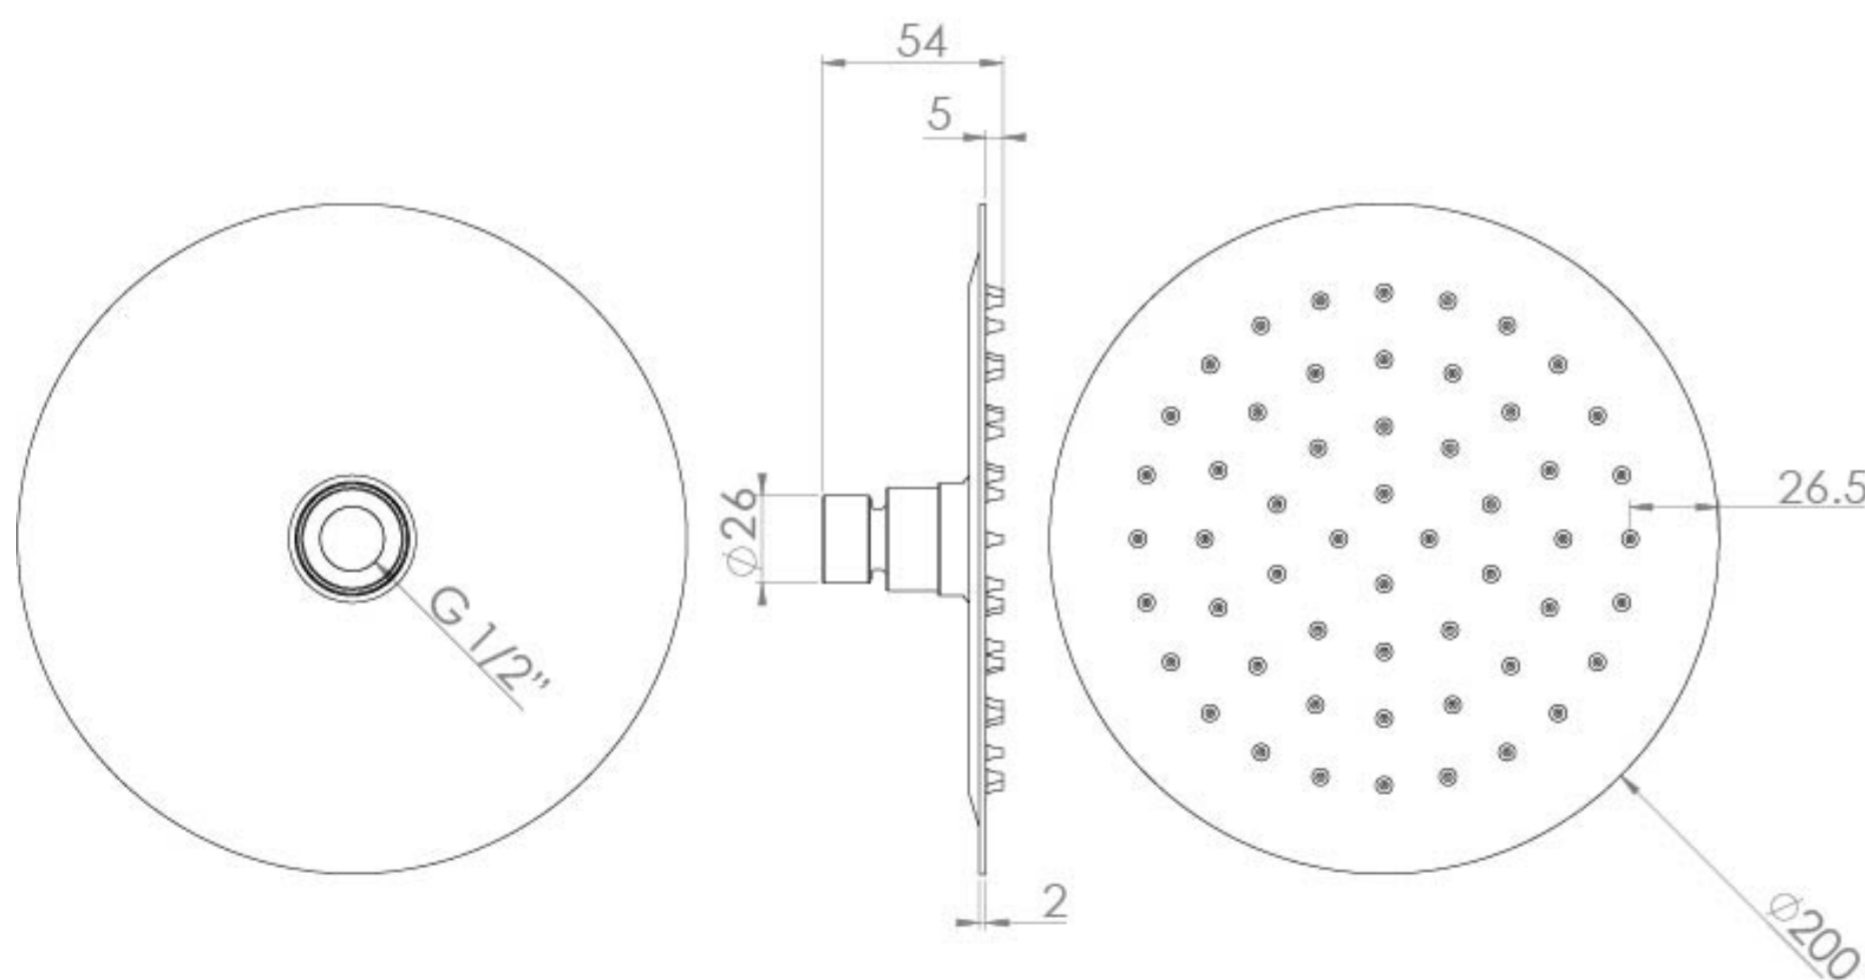

COS 200X2MM SLIM ROUND SHOWER HEAD - MATTE BLACK

Product Code: CO223.MB

PRODUCT INFORMATION

| | |
|------------------|-----------------------------|
| Finish: | Matte Black (Electroplated) |
| Height: | 54mm |
| Width: | 200mm |
| Depth: | 200mm |
| Material | Brass |
| Weight | 0.84kg |
| Guarantee | 5 years |

DESCRIPTION

COS Slim Round Shower Head 200mm x 2mm / Matte Black

The COS collection was designed to create brassware that was both modern and classic to suit any style of bathroom. This COS slim shower head perfectly suits our round shower arms in this same range.

TECHNICAL DRAWING

FLOW RATE

- 0.5 Bar - Flowrate: 5.6 l/min
- 1 Bar - Flowrate: 13.6 l/min
- 2 Bar - Flowrate: 18.5 l/min
- 3 Bar - Flowrate: 23.7 l/min
- 4 Bar - Flowrate: 27.2 l/min
- 5 Bar - Flowrate: 31.6 l/min