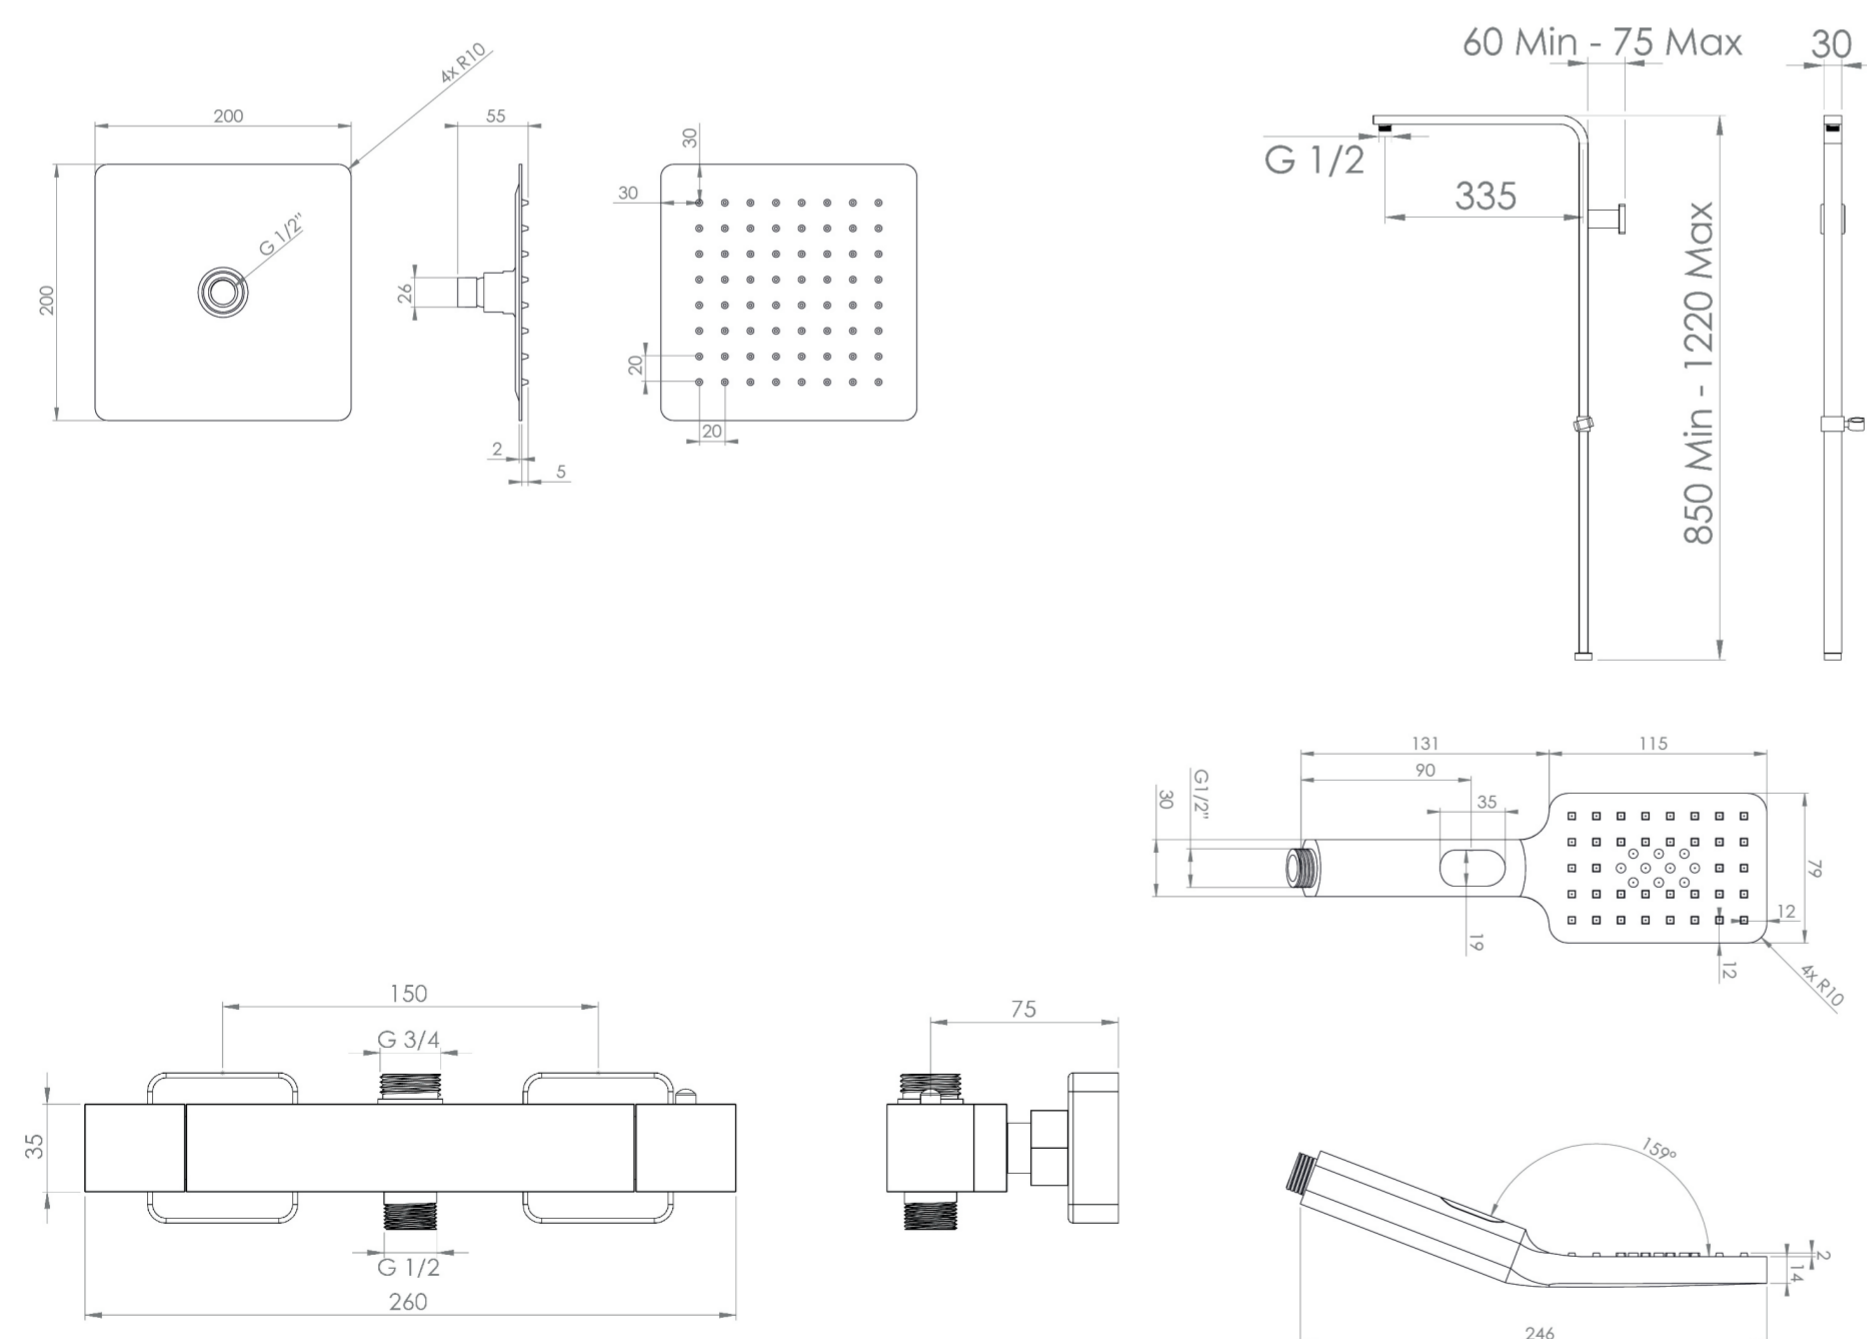

TOOGA 2 WAY SHOWER KIT WITH BAR VALVE - MATTE BLACK

Product Code: TO2WK01.MB

PRODUCT INFORMATION

Finish:	Matte Black (Electroplated)
Outlets:	2 Outlets
Material	Brass
Weight	4.4kg

DESCRIPTION

Please note Image is for illustration purposes only.
Includes Cos round parts. Please locate the Kit items below.

TECHNICAL DRAWING

Saneux reserves the right to alter the specifications and product range without prior notice. Dimensions are given as a guide only. Dimensions should not be used for surrounding furniture, fixtures and fittings until the product is on site.