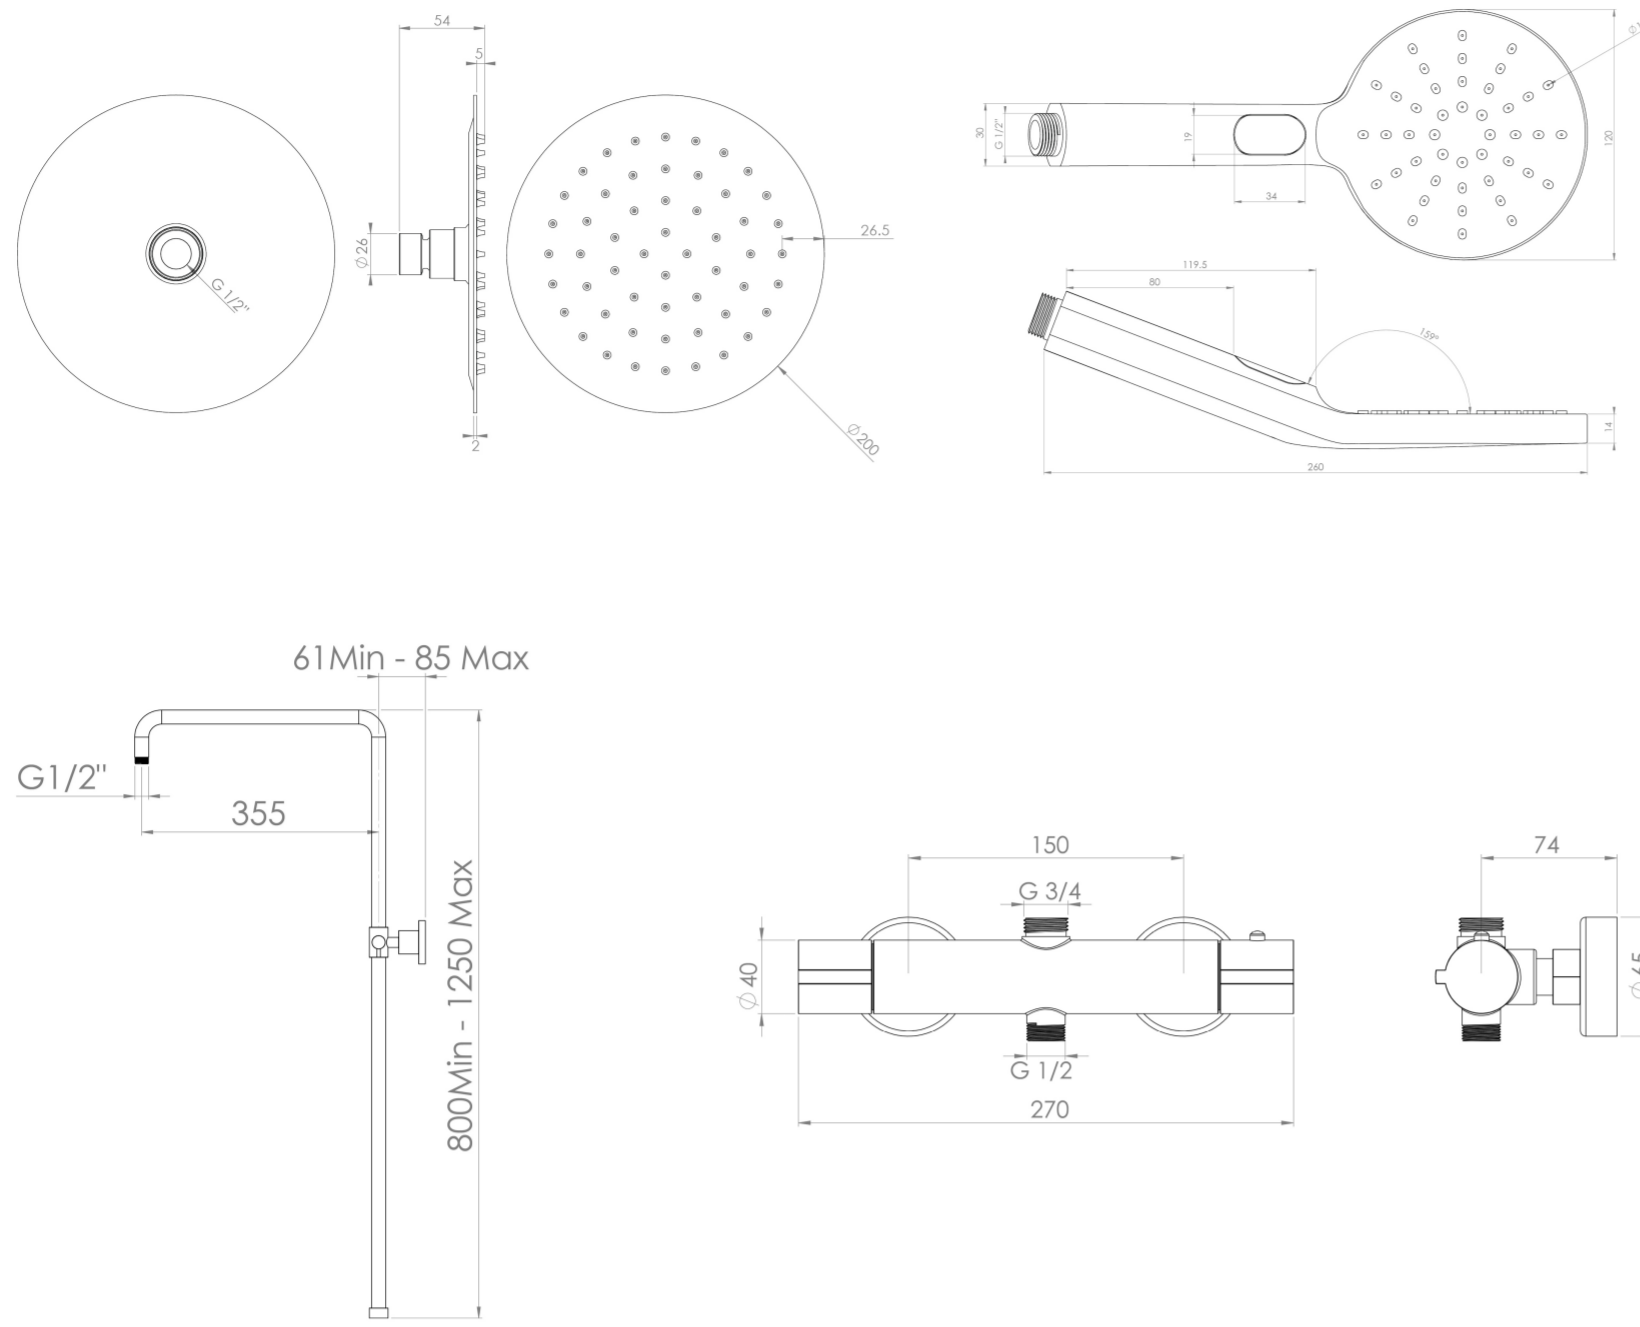

COS 2 WAY SHOWER KIT WITH BAR VALVE - MATTE BLACK

Product Code: CO2WK01.MB

PRODUCT INFORMATION

Finish:	Matte Black (Electroplated)
Outlets:	2 Outlets
Material	Brass
Weight	5.44kg

DESCRIPTION

The COS 2 way shower kit comprises of the following COS products:

- 200x2mm slim shower head / CO223.MB
 - 3 function handset / CO235.MB
 - Shower hose 1.5m / SH150SS.MB
 - Rigid riser rail / CORR01.MB
 - 2 way bar valve / CO2WV01.MB
-

TECHNICAL DRAWING

Saneux reserves the right to alter the specifications and product range without prior notice. Dimensions are given as a guide only. Dimensions should not be used for surrounding furniture, fixtures and fittings until the product is on site.

<https://saneux.com/products/cos-2-way-shower-kit-with-bar-valve-matte-black>