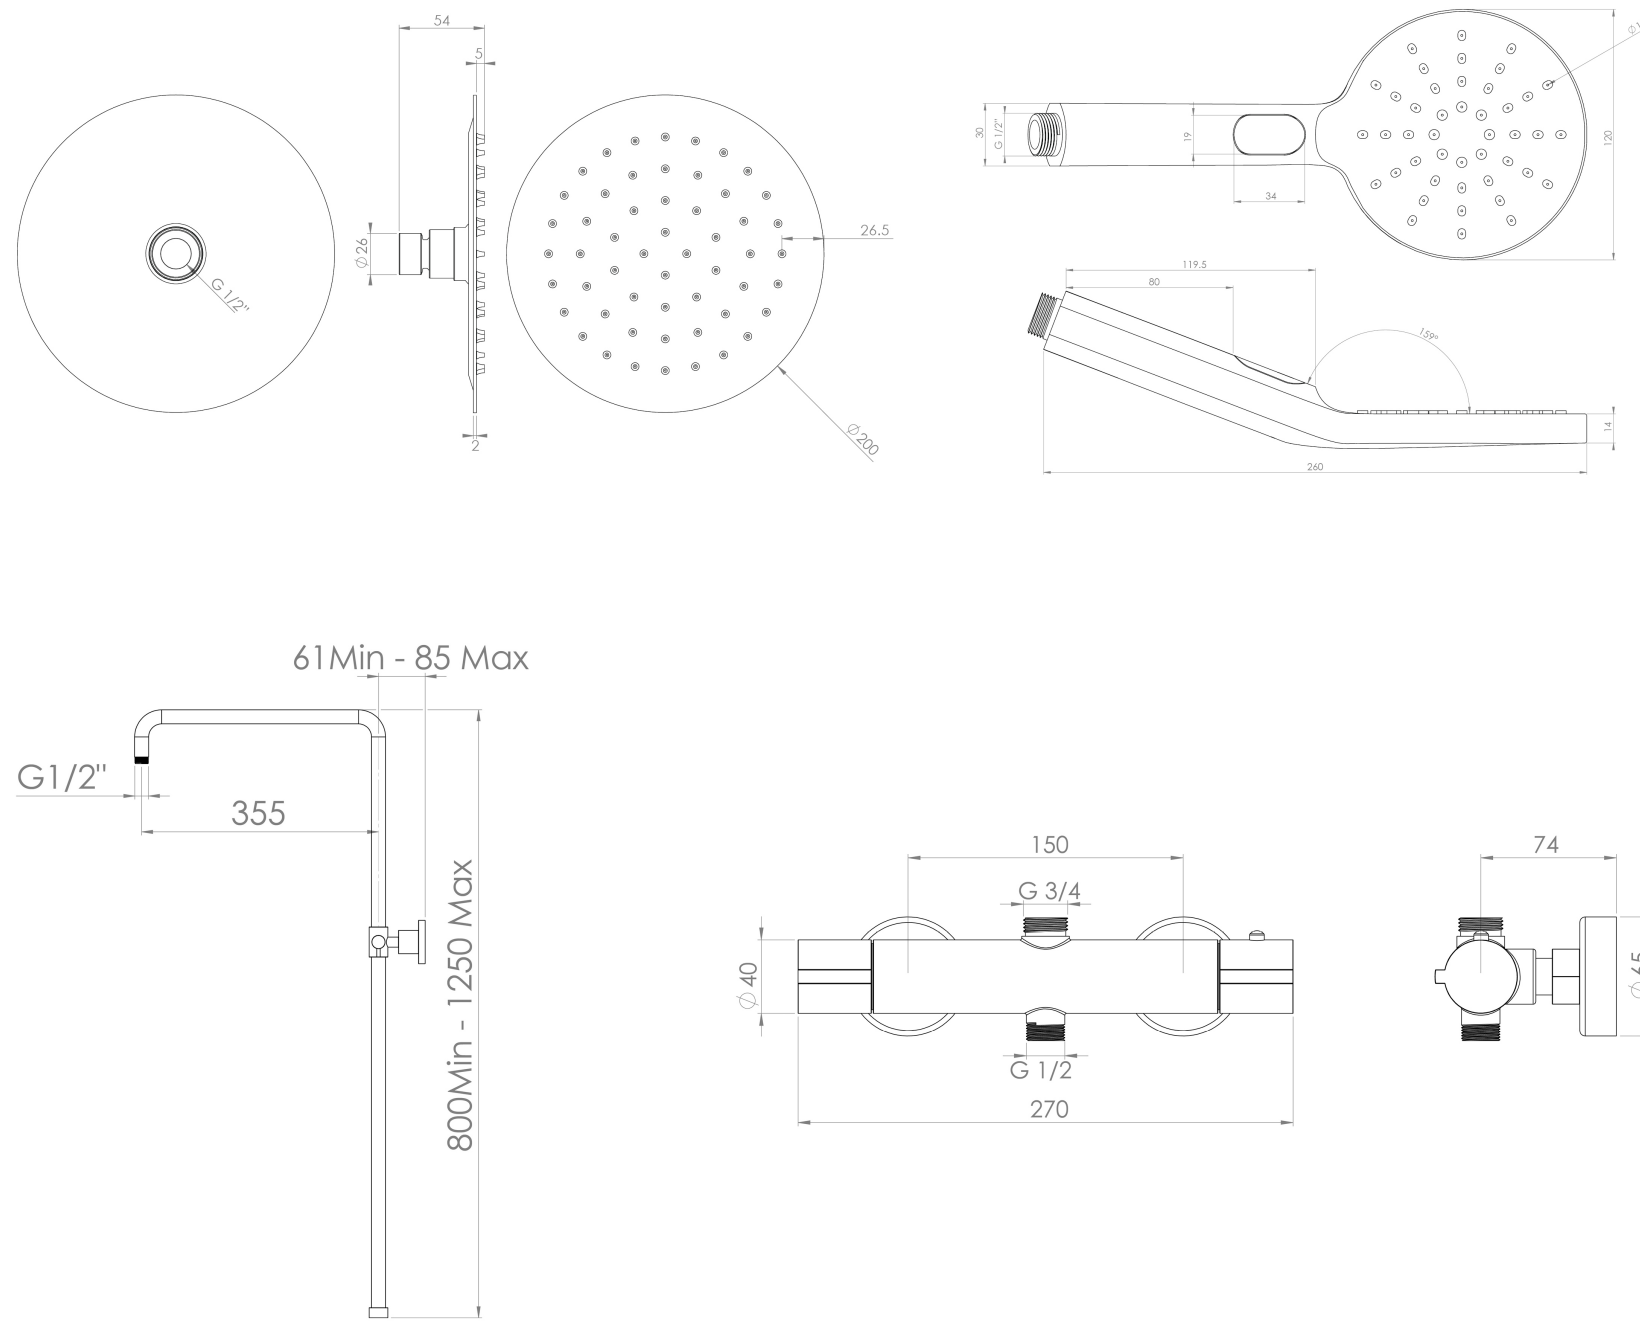

TECHNICAL DRAWING

Saneux reserves the right to alter the specifications and product range without prior notice. Dimensions are given as a guide only. Dimensions should not be used for surrounding furniture, fixtures and fittings until the product is on site.

<https://saneux.com/products/cos-2-way-shower-kit-with-bar-valve-matte-black>