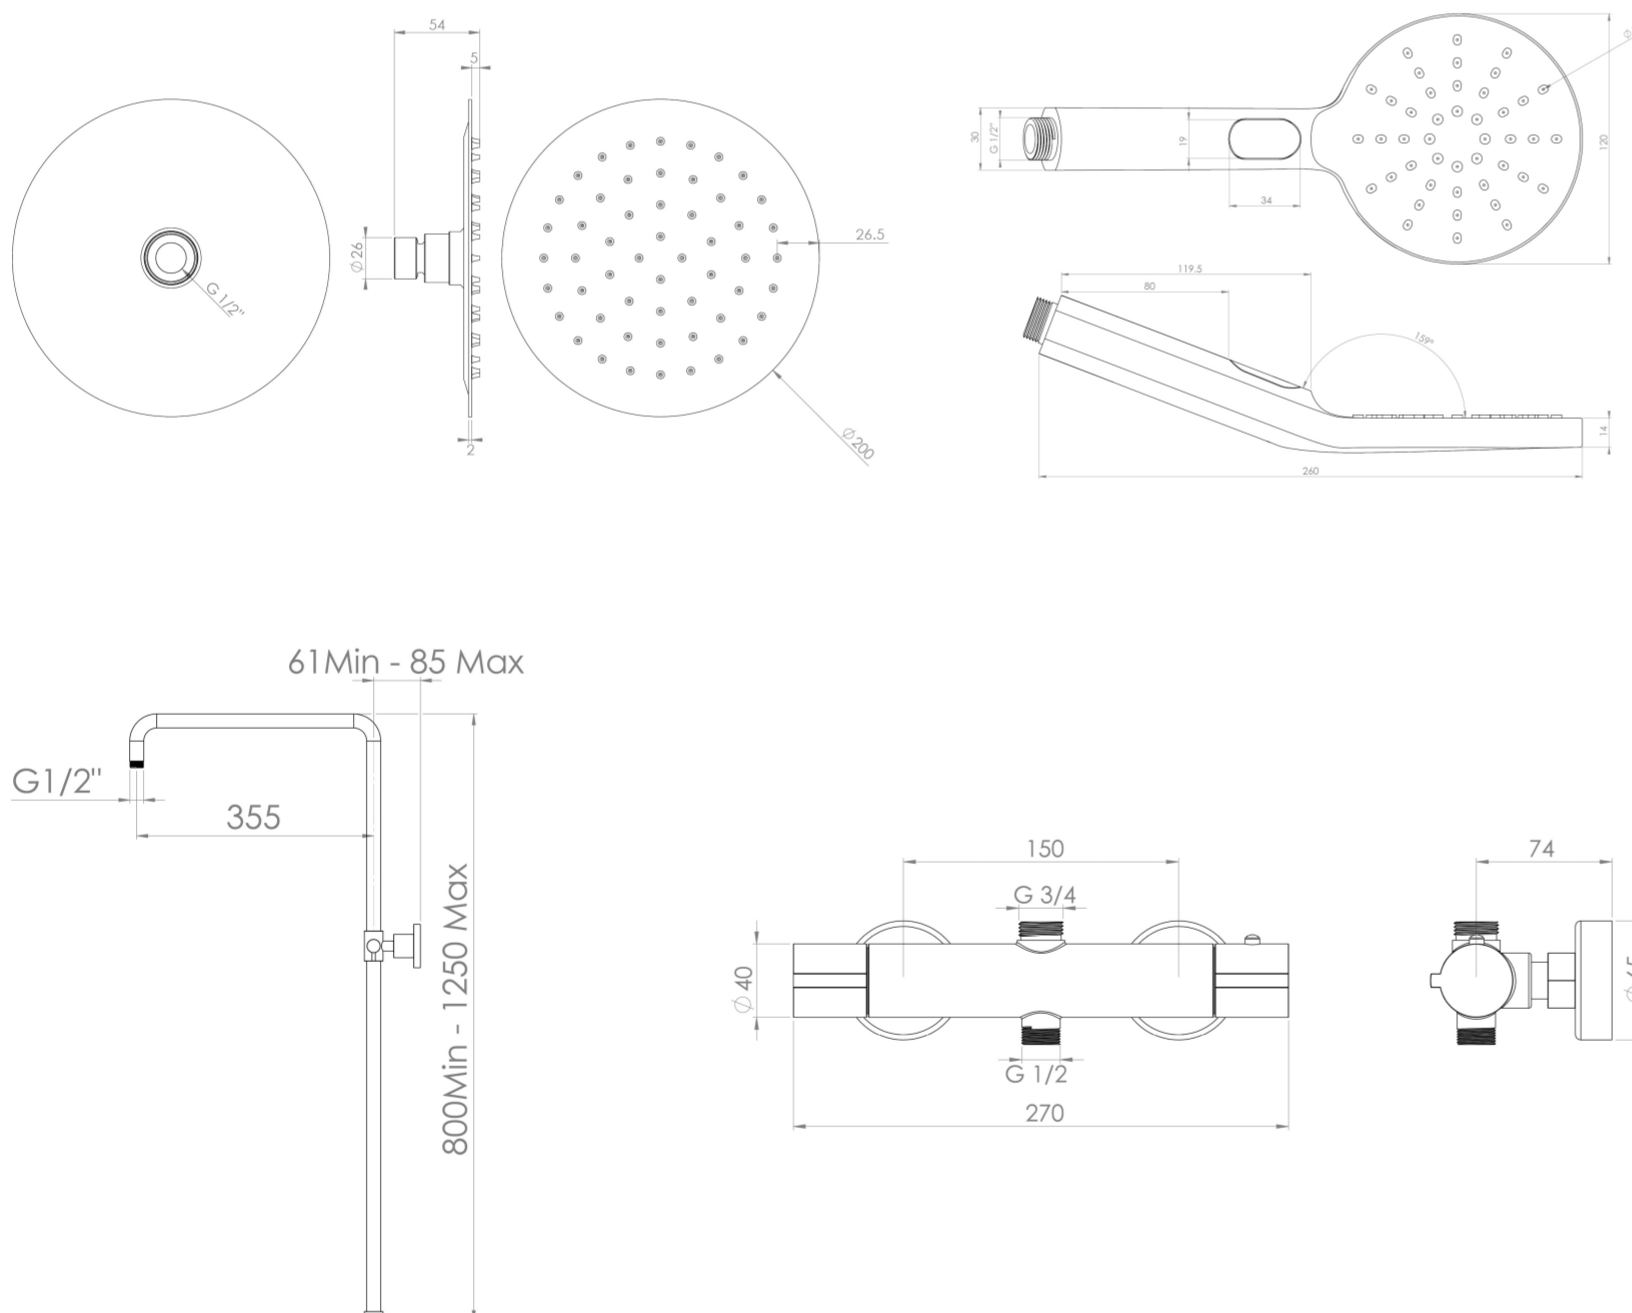

TECHNICAL DRAWING

Saneux reserves the right to alter the specifications and product range without prior notice. Dimensions are given as a guide only. Dimensions should not be used for surrounding furniture, fixtures and fittings until the product is on site.