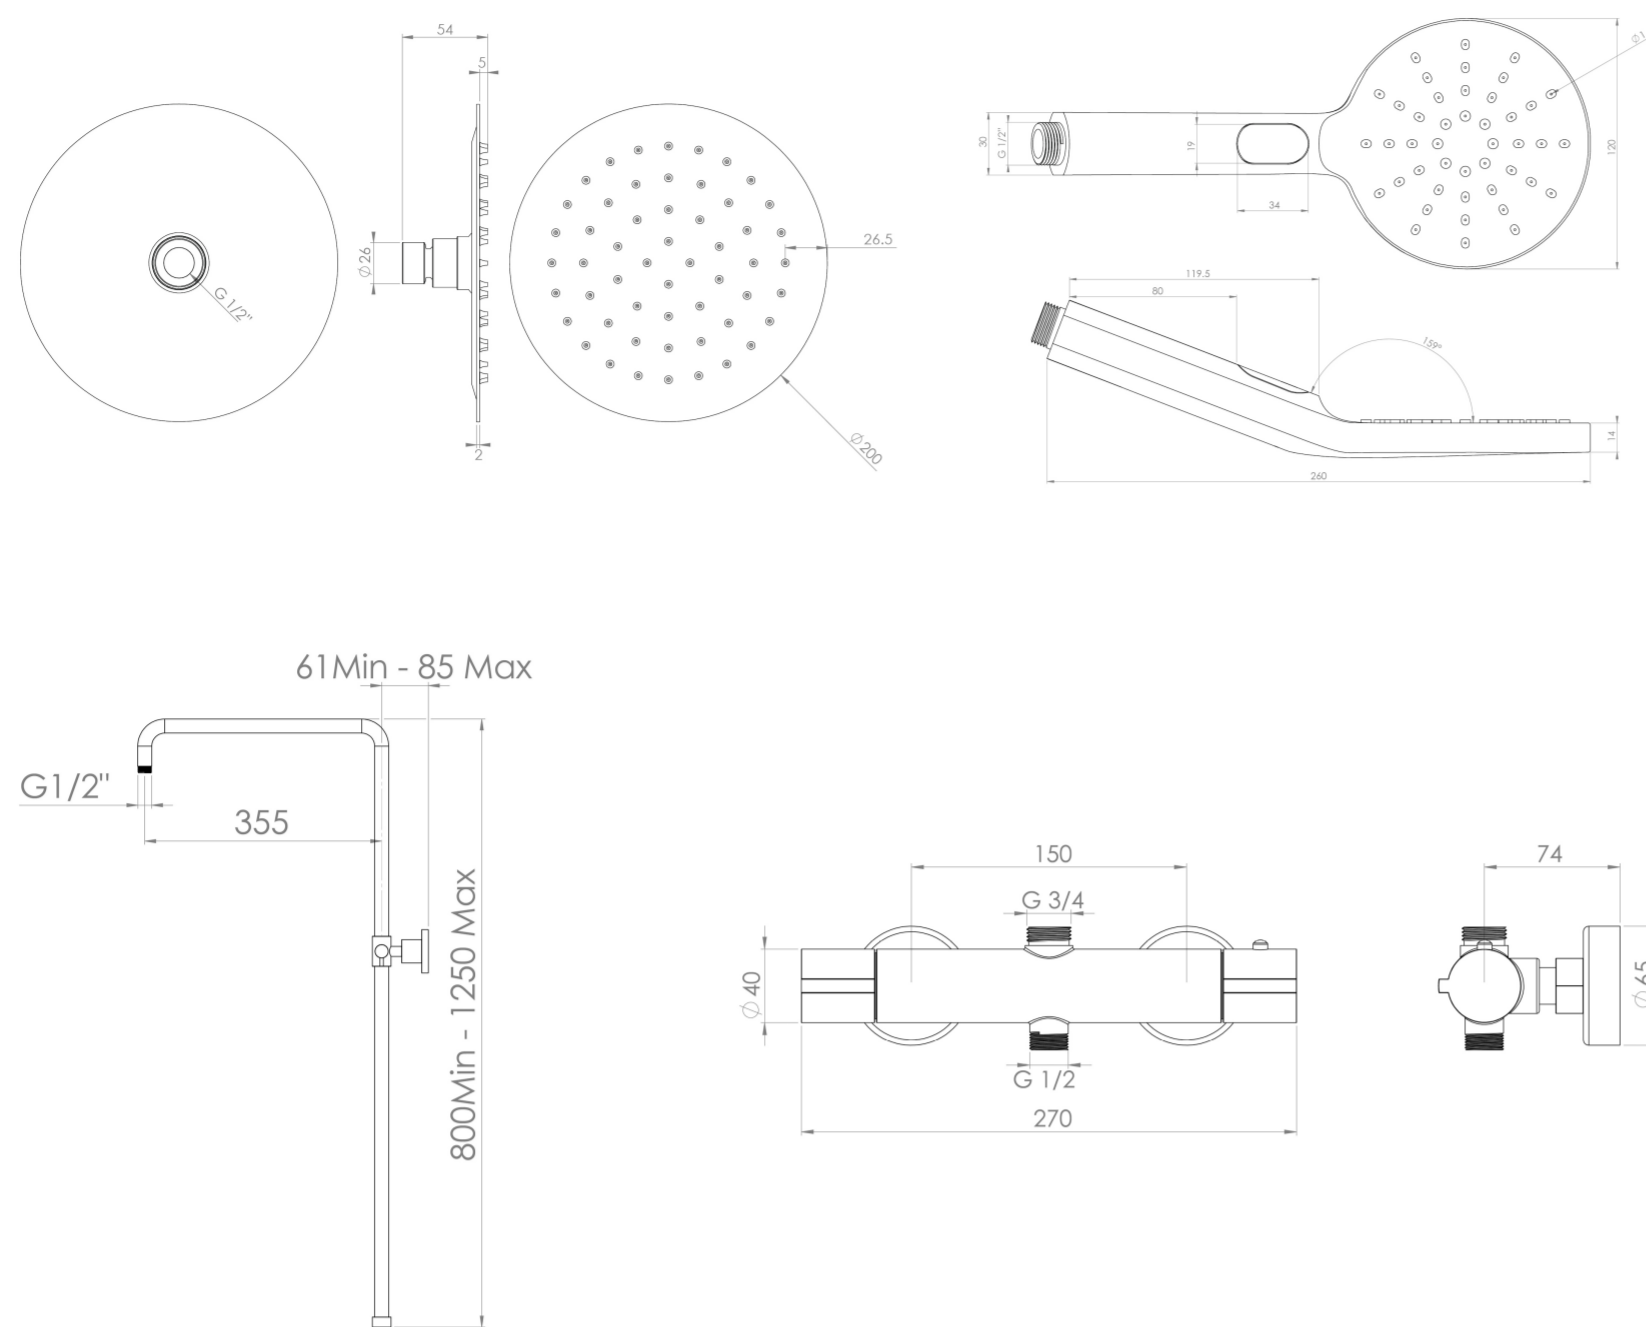

COS 2 WAY SHOWER KIT WITH BAR VALVE - MATTE BLACK

Product Code: CO2WK01.MB

PRODUCT INFORMATION

Finish:	Matte Black (Electroplated)
Outlets:	2 Outlets
Material	Brass
Weight	5.44kg

DESCRIPTION

The COS 2 way shower kit comprises of the following COS products:

- 200x2mm slim shower head / CO223.MB
 - 3 function handset / CO235.MB
 - Shower hose 1.5m / SH150SS.MB
 - Rigid riser rail / CORR01.MB
 - 2 way bar valve / CO2WV01.MB
-

TECHNICAL DRAWING

Saneux reserves the right to alter the specifications and product range without prior notice. Dimensions are given as a guide only. Dimensions should not be used for surrounding furniture, fixtures and fittings until the product is on site.

<https://saneux.com/products/cos-2-way-shower-kit-with-bar-valve-matte-black>