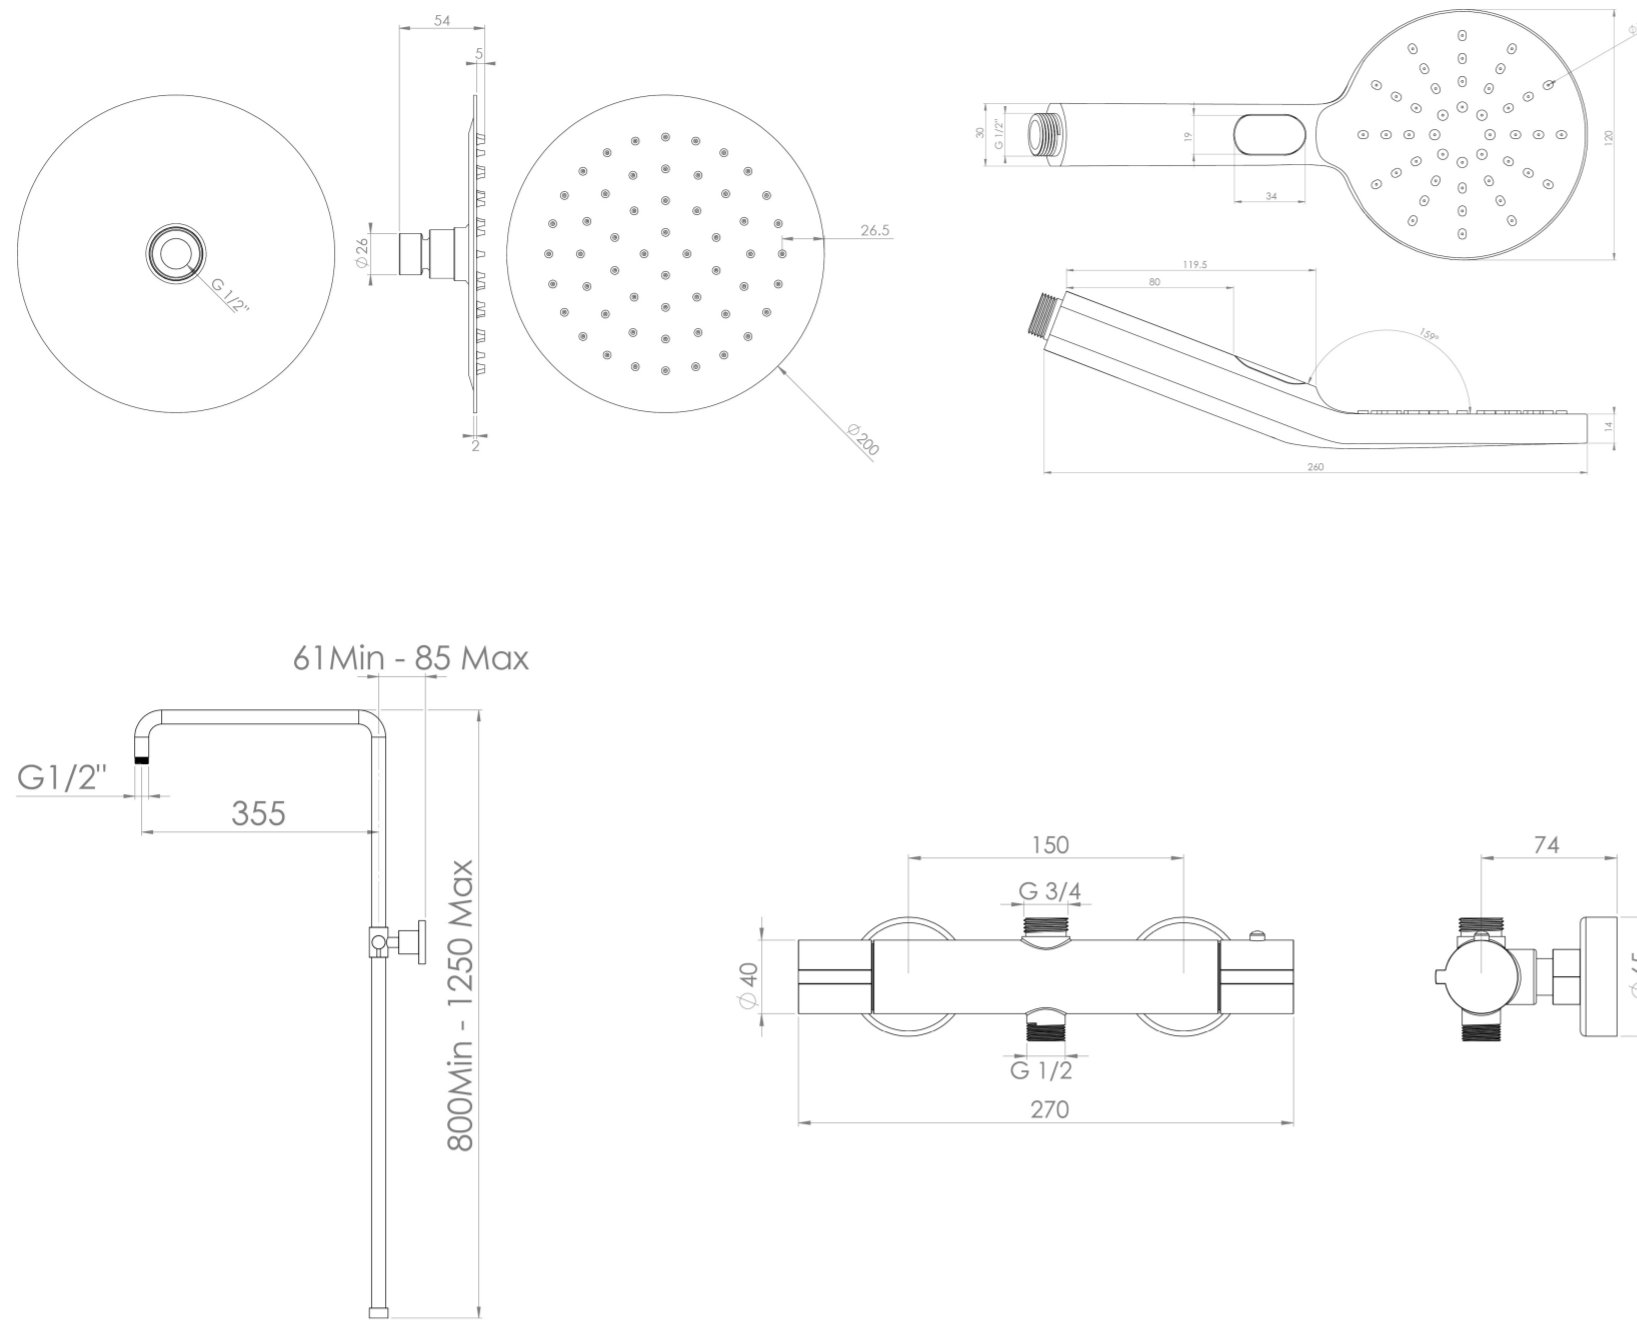

TECHNICAL DRAWING

Saneux reserves the right to alter the specifications and product range without prior notice. Dimensions are given as a guide only. Dimensions should not be used for surrounding furniture, fixtures and fittings until the product is on site.

<https://saneux.com/products/cos-2-way-shower-kit-with-bar-valve-chrome>