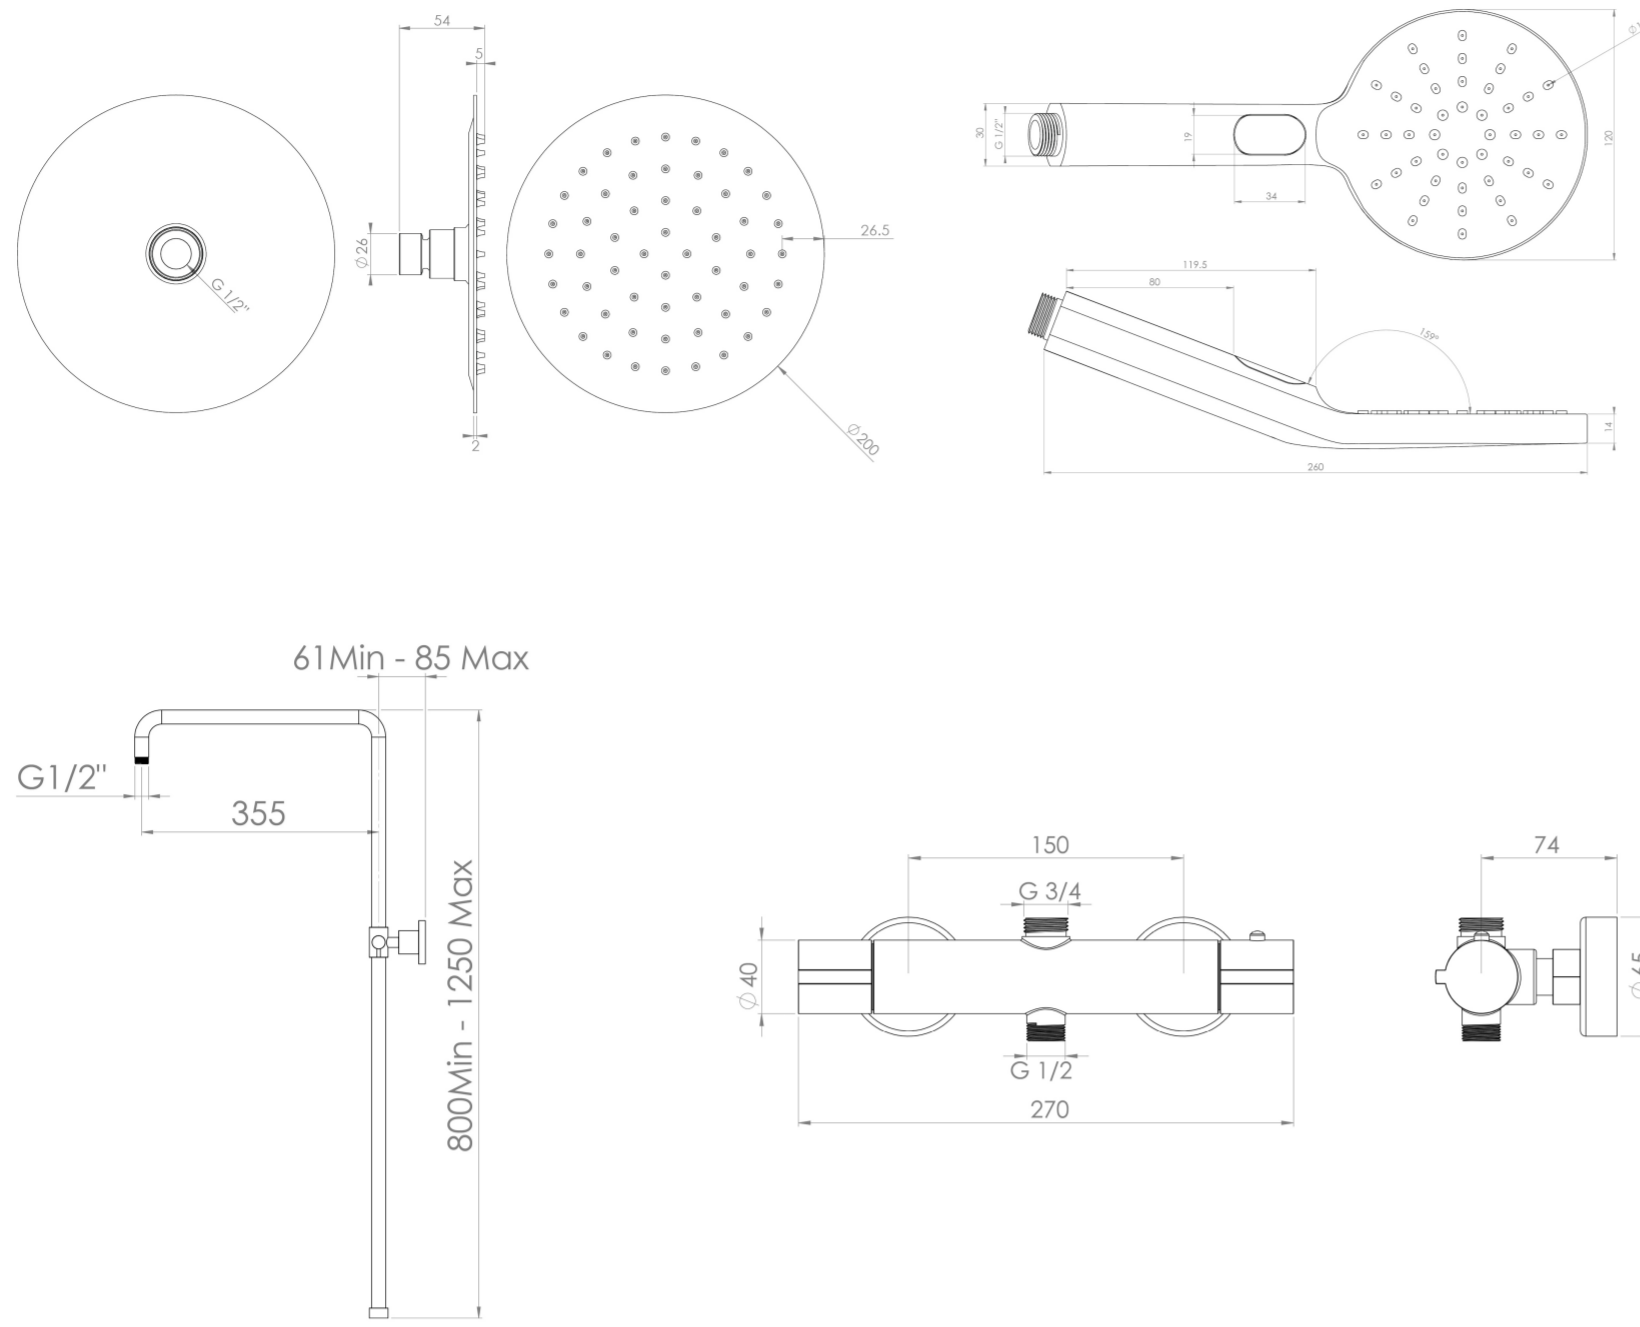

TECHNICAL DRAWING

Saneux reserves the right to alter the specifications and product range without prior notice. Dimensions are given as a guide only. Dimensions should not be used for surrounding furniture, fixtures and fittings until the product is on site.

<https://saneux.com/products/cos-2-way-shower-kit-with-bar-valve-chrome>