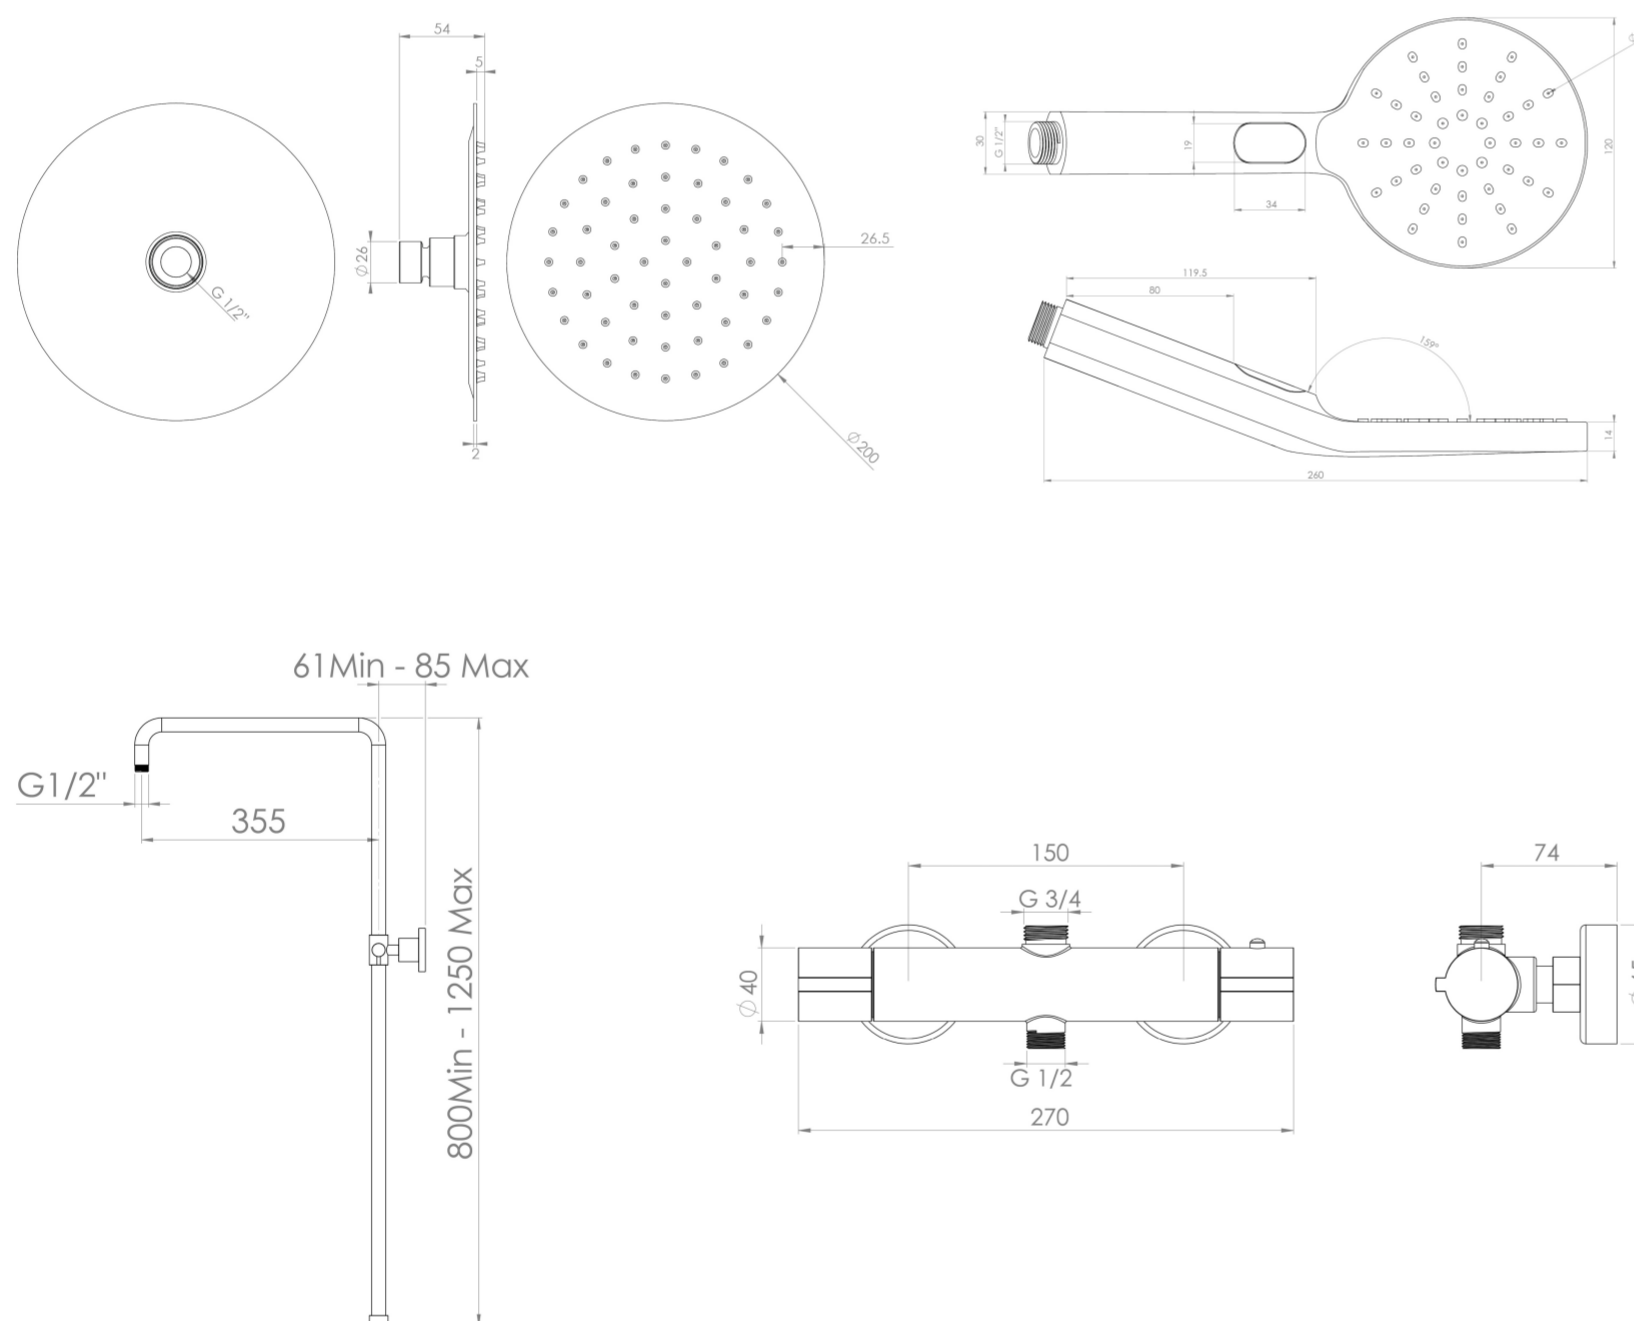

COS 2 WAY SHOWER KIT WITH BAR VALVE - CHROME

PRODUCT INFORMATION

Finish:	Chrome
Outlets:	2 Outlets
Material	Brass
Weight	5.44kg

Product Code: CO2WK01

TECHNICAL DRAWING

Saneux reserves the right to alter the specifications and product range without prior notice. Dimensions are given as a guide only. Dimensions should not be used for surrounding furniture, fixtures and fittings until the product is on site.