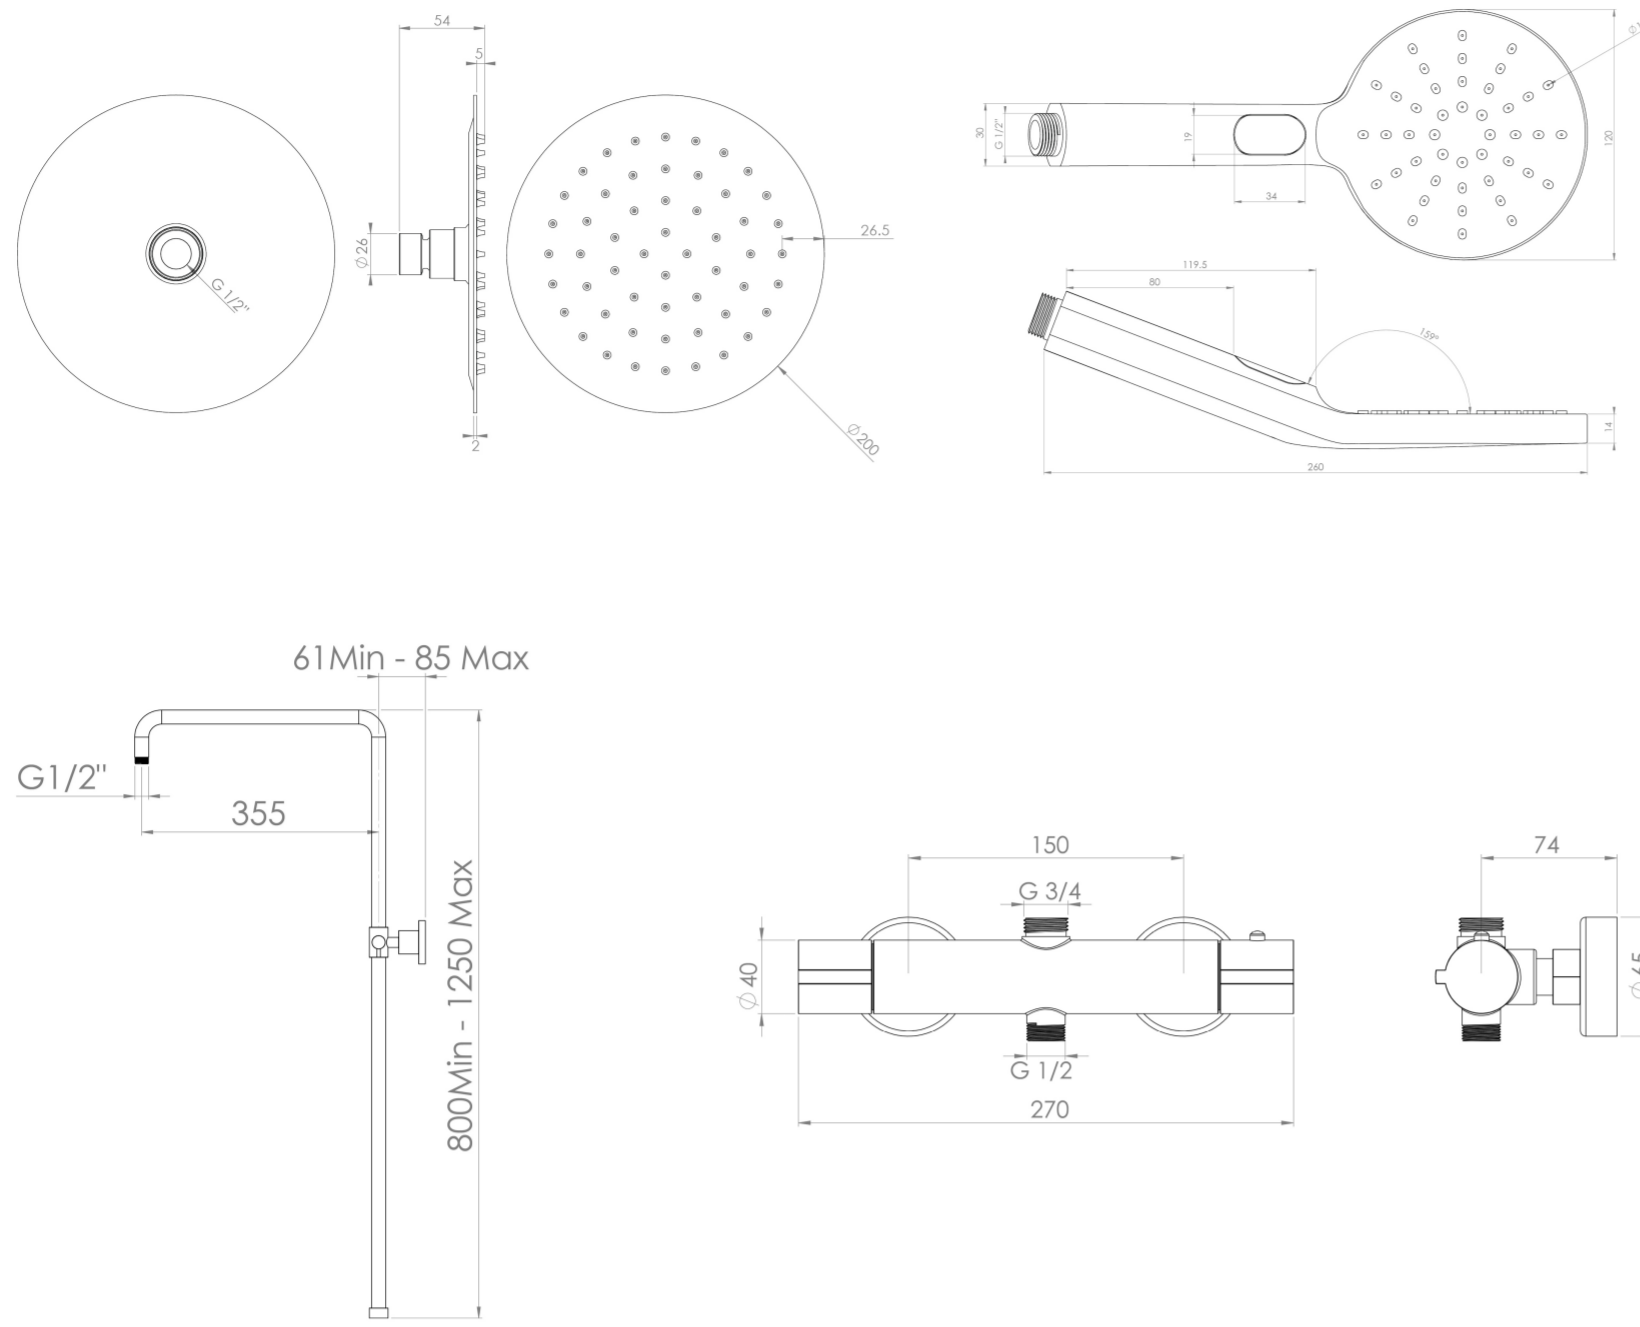

COS 2 WAY SHOWER KIT WITH BAR VALVE - CHROME

PRODUCT INFORMATION

Finish:	Chrome
Outlets:	2 Outlets
Material	Brass
Weight	5.44kg

Product Code: CO2WK01

DESCRIPTION

The COS 2 way shower kit comprises of the following COS products:

- 200x2mm slim shower head / CO223
 - 3 function handset / CO235
 - Shower hose 1.5m / SH150SS
 - Rigid riser rail / CORR01
 - 2 way bar valve / CO2WV01
-

TECHNICAL DRAWING

Saneux reserves the right to alter the specifications and product range without prior notice. Dimensions are given as a guide only. Dimensions should not be used for surrounding furniture, fixtures and fittings until the product is on site.

<https://saneux.com/products/cos-2-way-shower-kit-with-bar-valve-chrome>