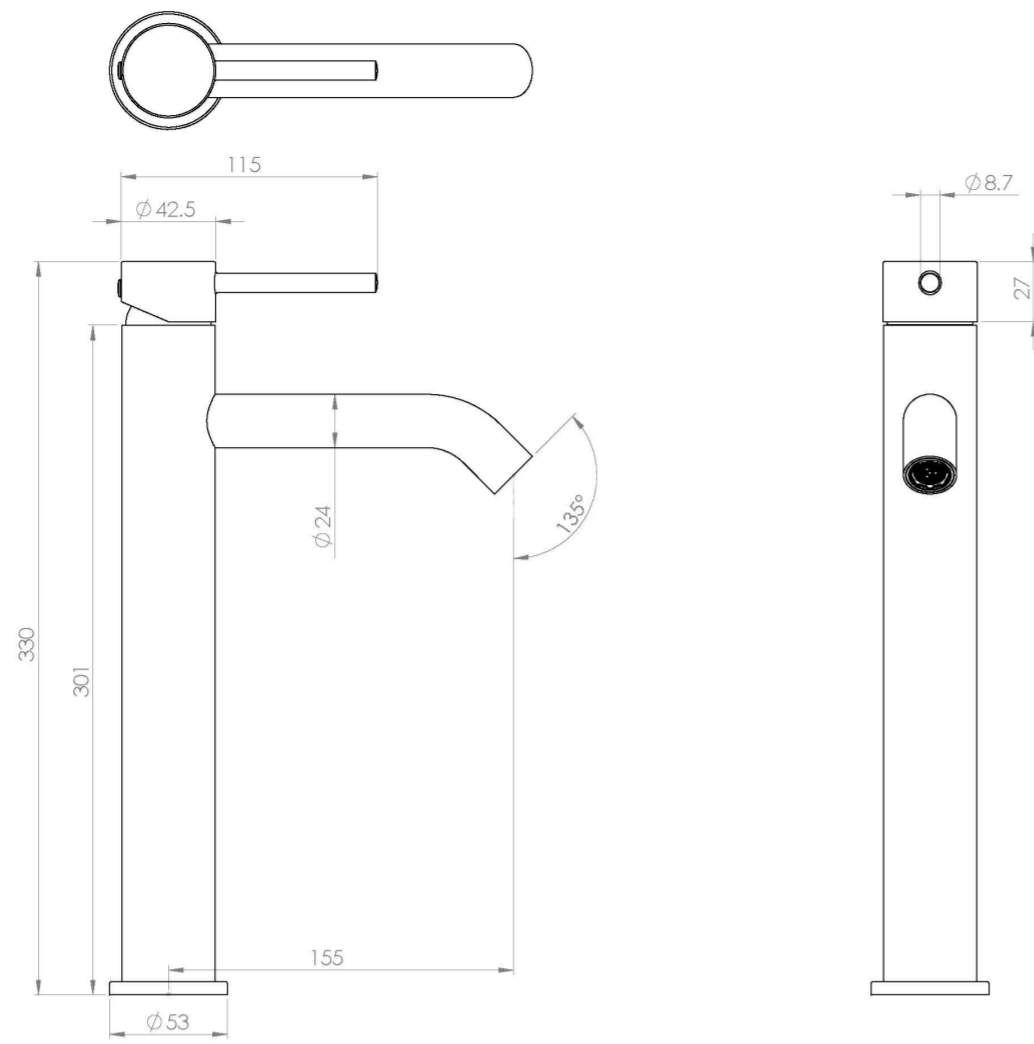

COS TALL BASIN MIXER WITH KNURLED HANDLE - MATTE BLACK

Product Code: CO204.KMB

PRODUCT INFORMATION

Finish:	Matte Black (Electroplated)
Height:	329.6mm
Width:	53mm
Depth:	176.7mm
Material	Brass
Weight	1.63kg
Approvals/Standards	WRAS
Waste	Not included, purchase separately
Guarantee	5 years
Spout Projection (mm)	155.5mm
Other Features	Pair with a countertop basin

DESCRIPTION

The COS collection was designed to create brassware that is both modern and classic to suit any style of bathroom.

Upgrade your basin mixer and opt for this COS tall basin mixer with an industrial style knurled handle in the matte black finish. It will match any of our ceramic and furniture ranges, but it is best suited with a countertop basin and countertop because of its height.

Waste to be purchased separately.

TECHNICAL DRAWING

FLOW RATE

- 0.2 Bar - Flowrate: 3.1 l/min
- 0.3 Bar - Flowrate: 3.6 l/min
- 0.4 Bar - Flowrate: 4.1 l/min
- 0.5 Bar - Flowrate: 4.5 l/min
- 1 Bar - Flowrate: 6.3 l/min
- 2 Bar - Flowrate: 9 l/min
- 3 Bar - Flowrate: 11.1 l/min
- 4 Bar - Flowrate: 13 l/min
- 5 Bar - Flowrate: 14.6 l/min