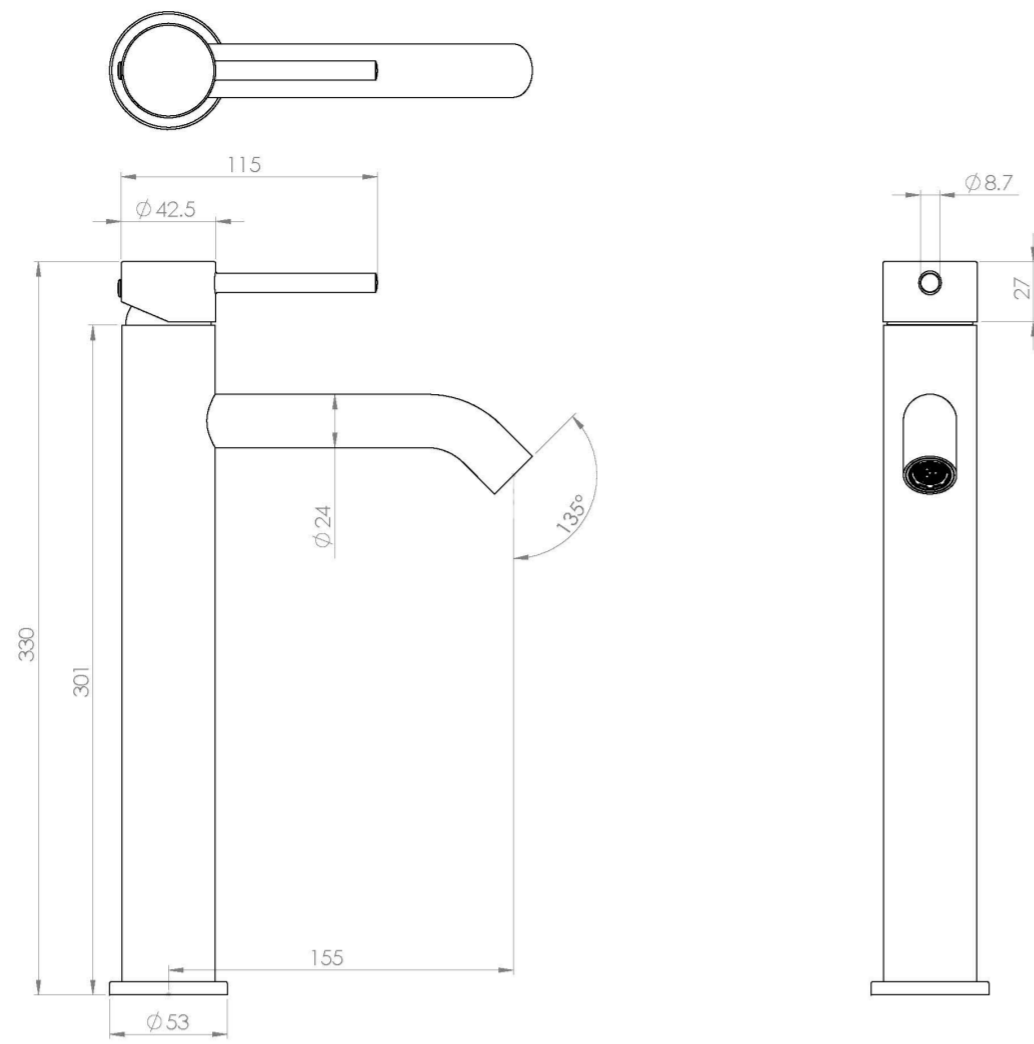

## PRODUCT INFORMATION

<b>Finish:</b>	Matte Black (Electroplated)
<b>Height:</b>	329.6mm
<b>Width:</b>	53mm
<b>Depth:</b>	176.7mm
<b>Material</b>	Brass
<b>Weight</b>	1.63kg
<b>Approvals/Standards</b>	WRAS
<b>Waste</b>	Not included, purchase separately
<b>Guarantee</b>	5 years
<b>Spout Projection (mm)</b>	155.5mm
<b>Other Features</b>	Pair with a countertop basin

## DESCRIPTION

The COS collection was designed to create brassware that is both modern and classic to suit any style of bathroom.

Upgrade your basin mixer and opt for this COS tall basin mixer with an industrial style knurled handle in the matte black finish. It will match any of our ceramic and furniture ranges, but it is best suited with a countertop basin and countertop because of its height.

## TECHNICAL DRAWING