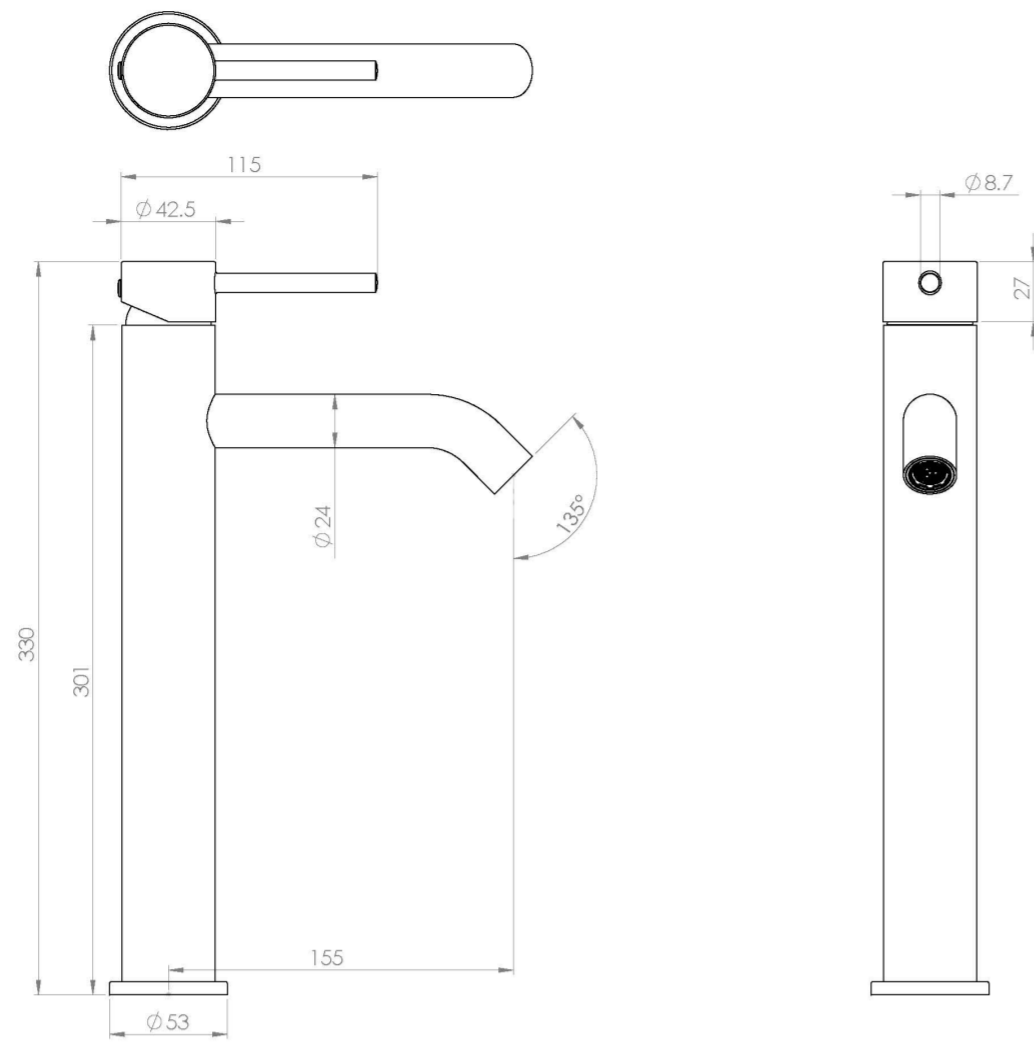

COS TALL BASIN MIXER - MATTE BLACK

Product Code: CO204.MB

PRODUCT INFORMATION

Finish:	Matte Black (Electroplated)
Height:	329.6mm
Width:	53mm
Depth:	176.7mm
Material	Brass
Weight	1.63kg
Approvals/Standards	WRAS
Compatible Aerator(s)	Cache TJ
Waste	Not included, purchase separately
Guarantee	5 years
Spout Projection (mm)	155.5mm
Other Features	Pair with a countertop basin

DESCRIPTION

The COS collection was designed to create brassware that was both modern and classic to suit any style of bathroom.

This COS tall mixer in matte black is a great option and will perfectly match any of our ceramic and furniture ranges. It is best suited with a countertop basin and countertop because of its height.

Waste to be purchased separately.

TECHNICAL DRAWING

FLOW RATE

- 0.2 Bar - Flowrate: 3.1 l/min
- 0.3 Bar - Flowrate: 3.6 l/min
- 0.4 Bar - Flowrate: 4.1 l/min
- 0.5 Bar - Flowrate: 4.5 l/min
- 1 Bar - Flowrate: 6.3 l/min
- 2 Bar - Flowrate: 9 l/min
- 3 Bar - Flowrate: 11.1 l/min
- 4 Bar - Flowrate: 13 l/min
- 5 Bar - Flowrate: 14.6 l/min