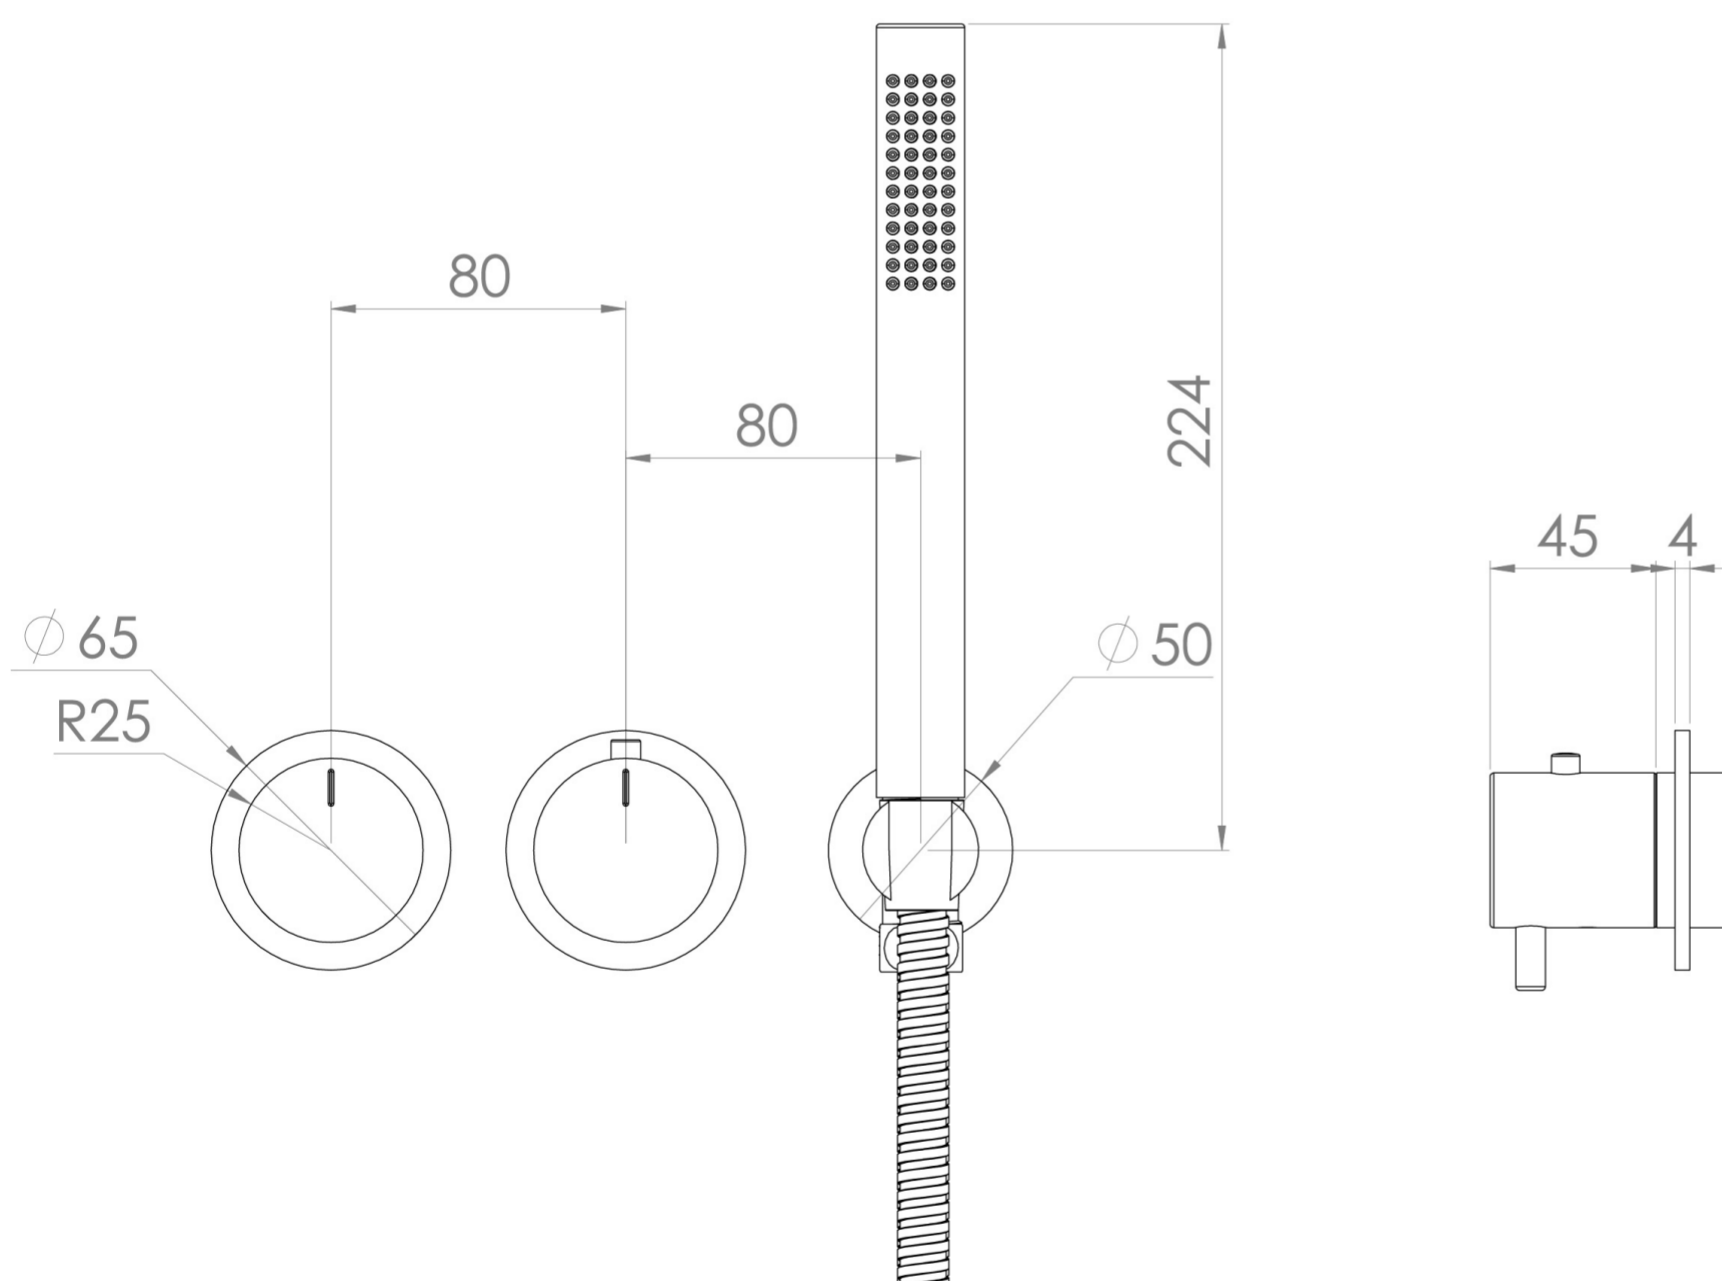

COS 2 WAY THERMOSTATIC SHOWER RING VALVE KIT - W/ FLUTED HANDLE & HANDSET - LANDSCAPE - BRUSHED BRONZE

Product Code: CO320LRV.H.FBR

PRODUCT INFORMATION

Finish:	Brushed Bronze (PVD)
Outlets:	2 Outlets
Material	Brass
Guarantee	5 years
Outlets	2

TECHNICAL DRAWING

FLOW RATE

- 0.5 Bar - Flowrate: 7.8 l/min
- 1 Bar - Flowrate: 16 l/min
- 2 Bar - Flowrate: 22.5 l/min
- 3 Bar - Flowrate: 28.5 l/min
- 5 Bar - Flowrate: 24.2 l/min

Saneux reserves the right to alter the specifications and product range without prior notice. Dimensions are given as a guide only. Dimensions should not be used for surrounding furniture, fixtures and fittings until the product is on site.