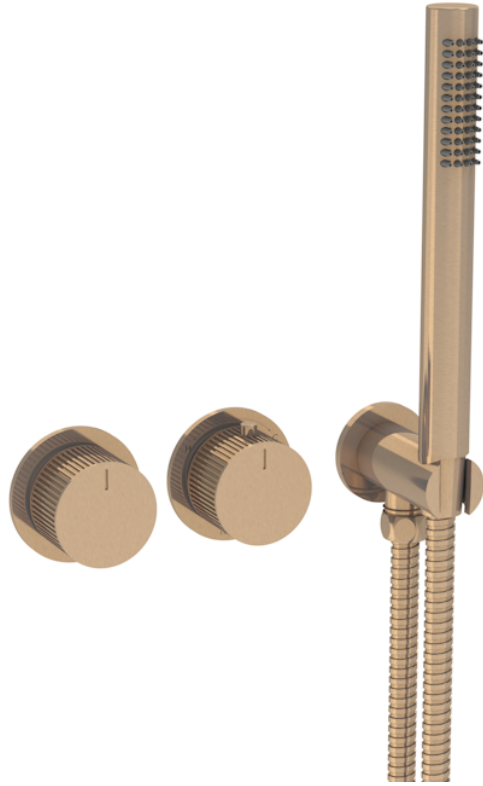

COS 2 WAY THERMOSTATIC SHOWER RING VALVE KIT - W/ FLUTED HANDLE & HANDSET - LANDSCAPE - BRUSHED BRONZE

Product Code: CO320LRV.H.FBR

PRODUCT INFORMATION

Finish:	Brushed Bronze (PVD)
Outlets:	2 Outlets
Material	Brass
Guarantee	5 years
Outlets	2

TECHNICAL DRAWING

FLOW RATE

- 0.5 Bar - Flowrate: 7.8 l/min
- 1 Bar - Flowrate: 16 l/min
- 2 Bar - Flowrate: 22.5 l/min
- 3 Bar - Flowrate: 28.5 l/min
- 5 Bar - Flowrate: 24.2 l/min

Saneux reserves the right to alter the specifications and product range without prior notice. Dimensions are given as a guide only. Dimensions should not be used for surrounding furniture, fixtures and fittings until the product is on site.