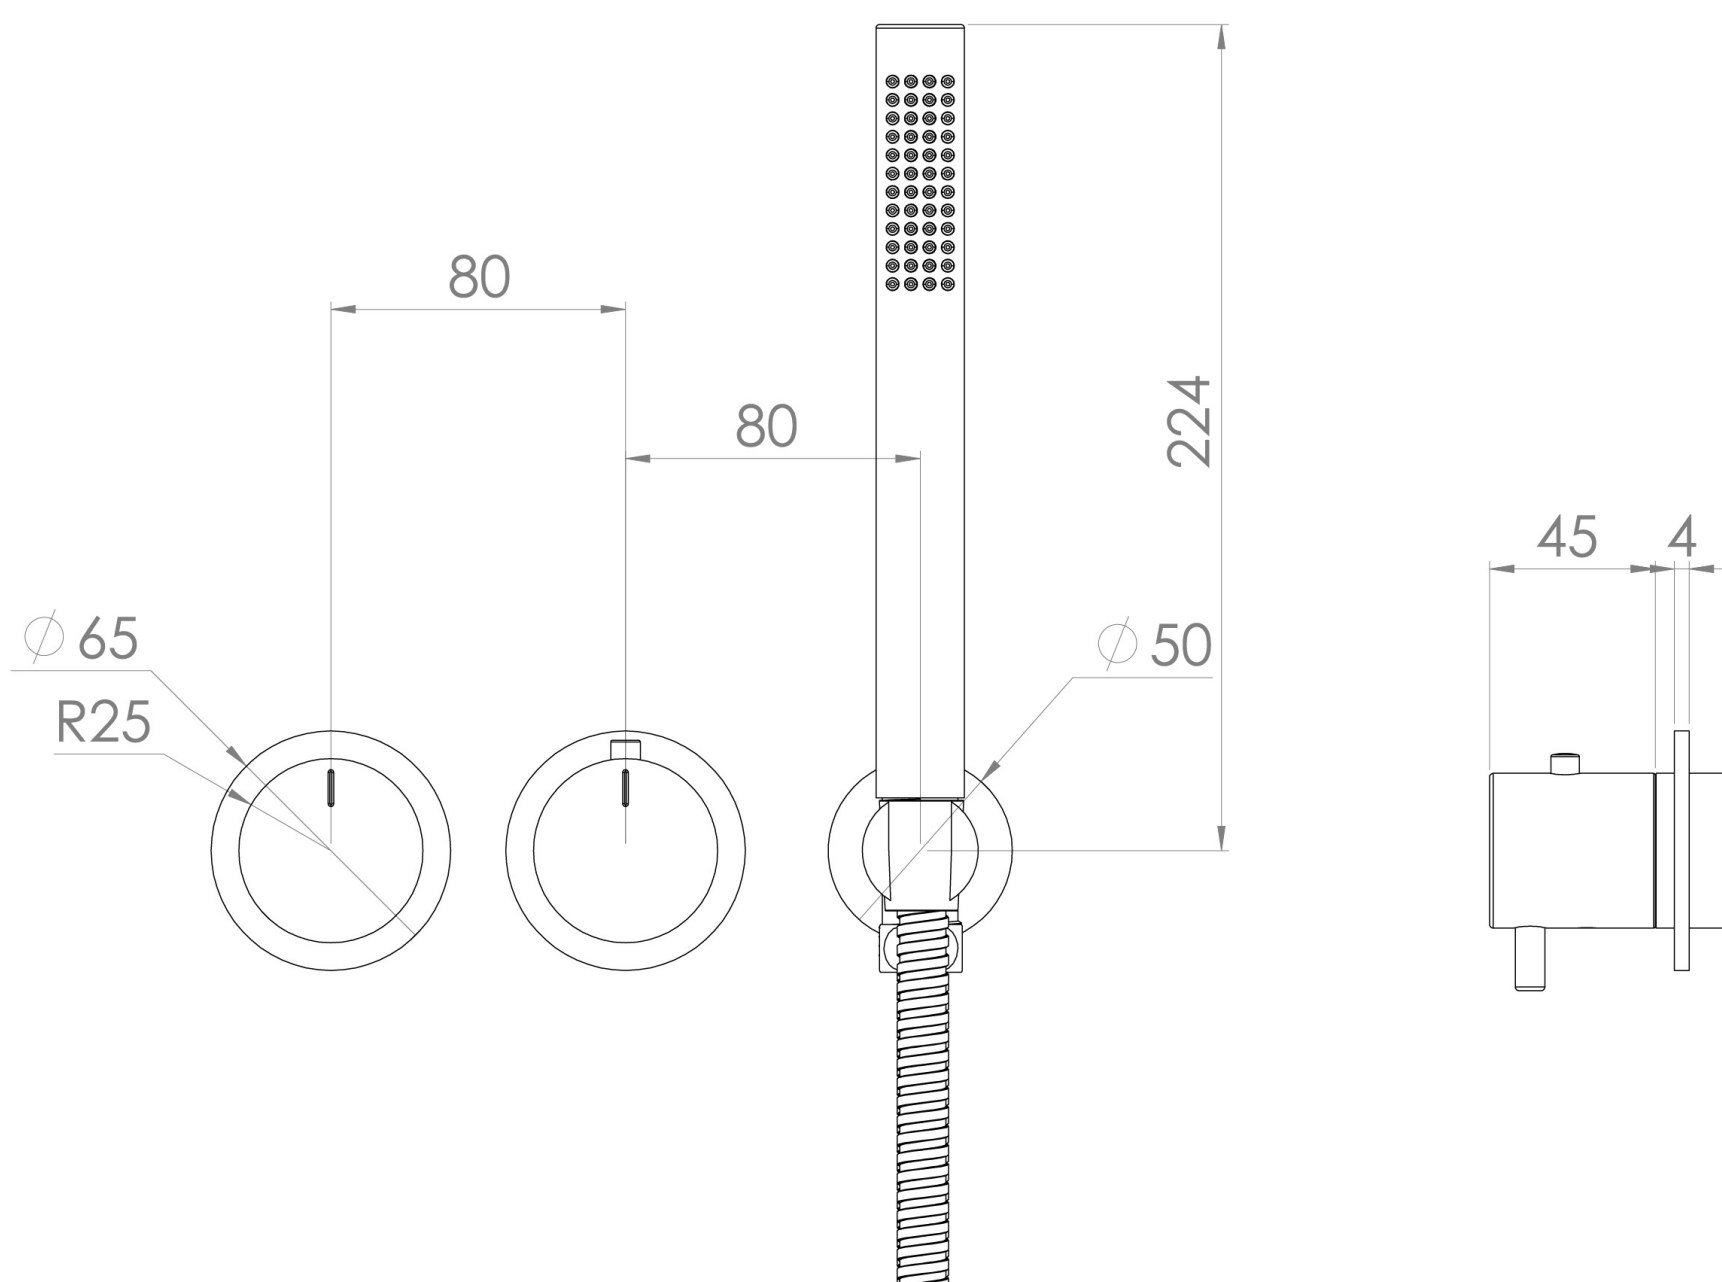

COS 2 WAY THERMOSTATIC SHOWER RING VALVE KIT - W/ FLUTED HANDLE & HANDSET - LANDSCAPE - BRUSHED BRONZE

Product Code: CO320LRV.H.FBR

PRODUCT INFORMATION

Finish:	Brushed Bronze (PVD)
Outlets:	2 Outlets
Material	Brass
Guarantee	5 years
Outlets	2

TECHNICAL DRAWING

FLOW RATE

- 0.5 Bar - Flowrate: 7.8 l/min
- 1 Bar - Flowrate: 16 l/min
- 2 Bar - Flowrate: 22.5 l/min
- 3 Bar - Flowrate: 28.5 l/min
- 5 Bar - Flowrate: 24.2 l/min

Saneux reserves the right to alter the specifications and product range without prior notice. Dimensions are given as a guide only. Dimensions should not be used for surrounding furniture, fixtures and fittings until the product is on site.