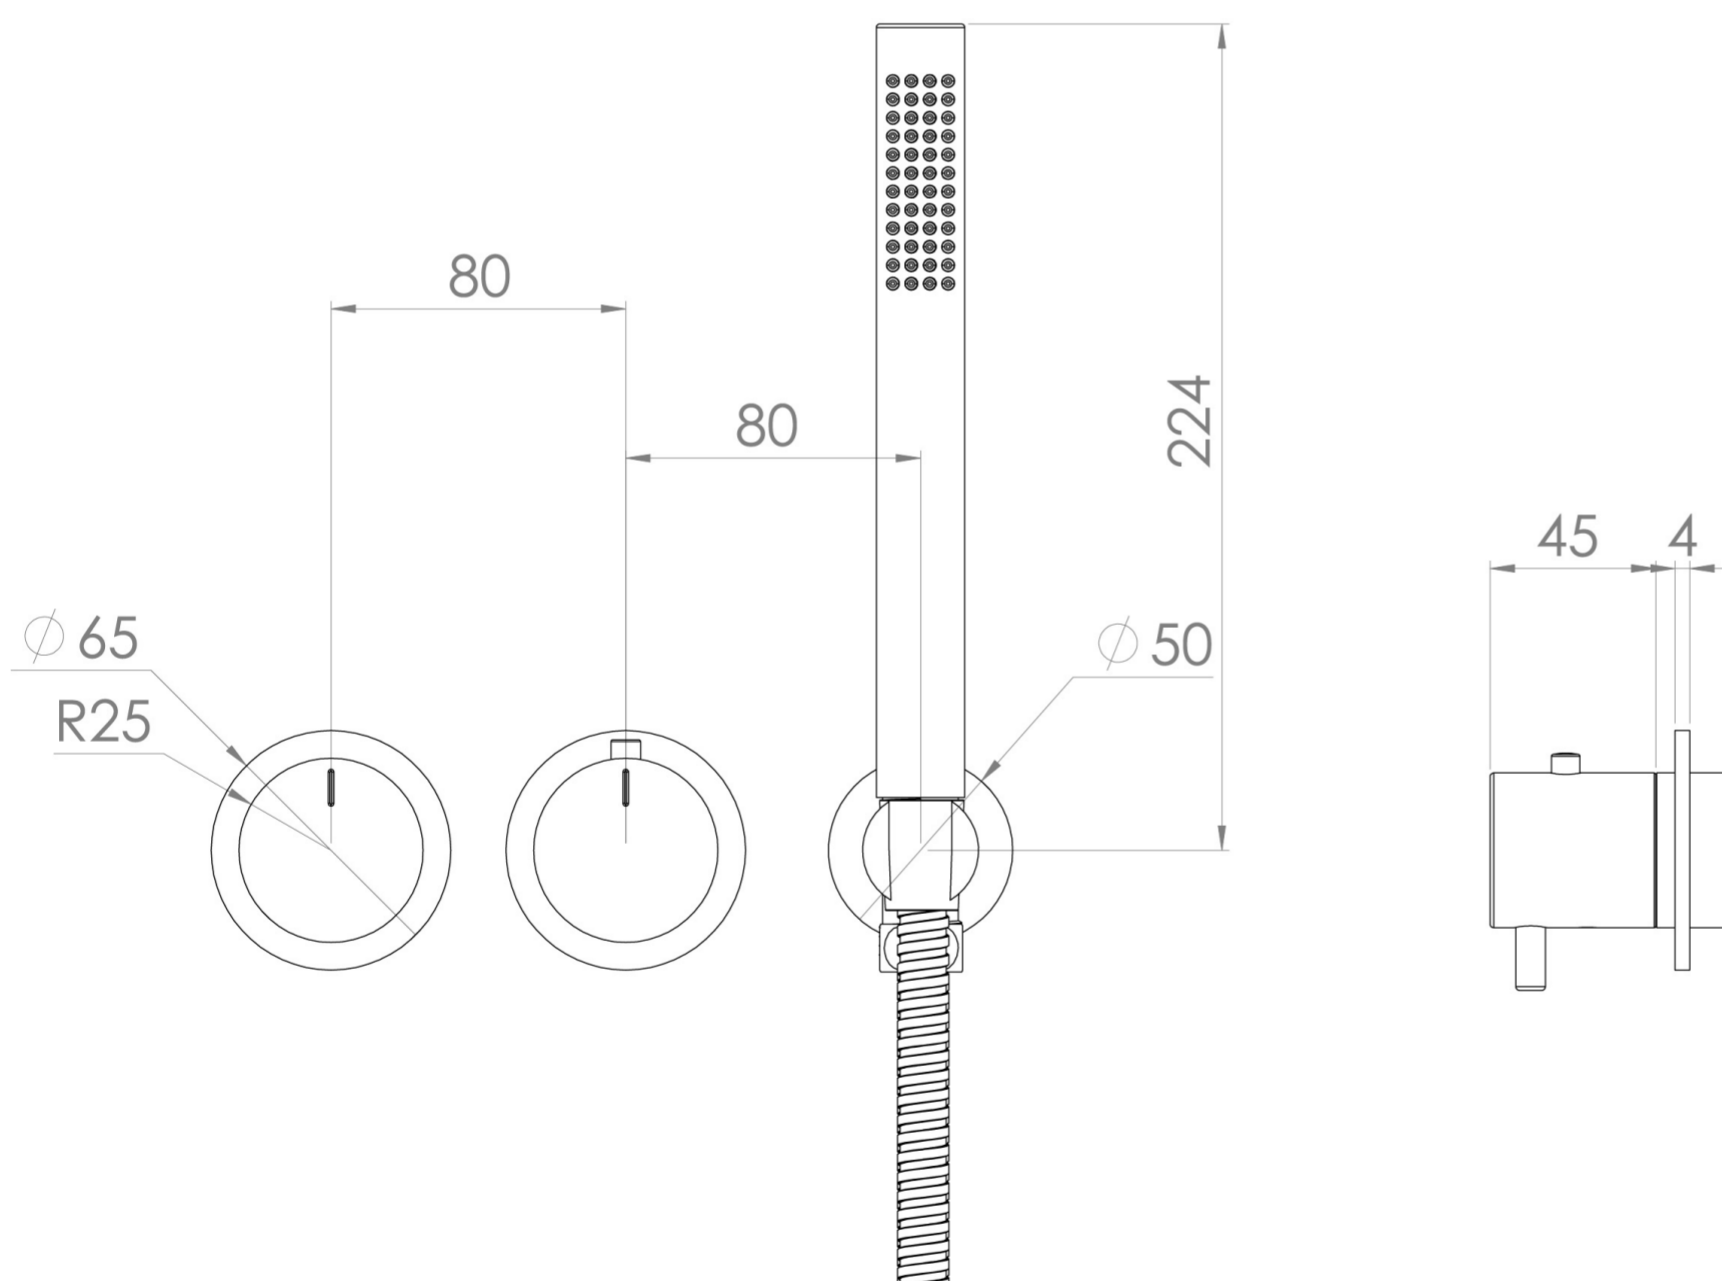

# COS 2 WAY THERMOSTATIC SHOWER RING VALVE KIT - W/ FLUTED HANDLE & HANDSET - LANDSCAPE - BRUSHED BRONZE

**Product Code:** CO320LRV.H.FBR

## PRODUCT INFORMATION

<b>Finish:</b>	Brushed Bronze (PVD)
<b>Outlets:</b>	2 Outlets
<b>Material</b>	Brass
<b>Guarantee</b>	5 years
<b>Outlets</b>	2

## TECHNICAL DRAWING

## FLOW RATE

- 0.5 Bar - Flowrate: 7.8 l/min
- 1 Bar - Flowrate: 16 l/min
- 2 Bar - Flowrate: 22.5 l/min
- 3 Bar - Flowrate: 28.5 l/min
- 5 Bar - Flowrate: 24.2 l/min

Saneux reserves the right to alter the specifications and product range without prior notice. Dimensions are given as a guide only. Dimensions should not be used for surrounding furniture, fixtures and fittings until the product is on site.