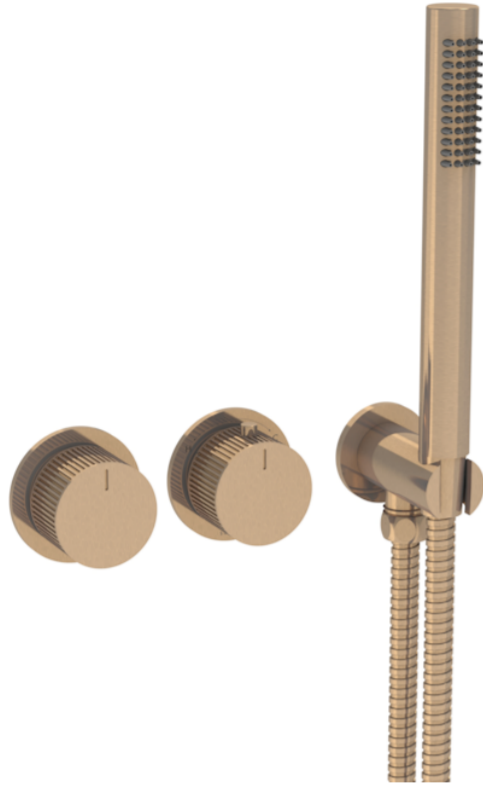

# COS 2 WAY THERMOSTATIC SHOWER RING VALVE KIT - W/ FLUTED HANDLE & HANDSET - LANDSCAPE - BRUSHED BRONZE

**Product Code:** CO320LRV.H.FBR

## PRODUCT INFORMATION

<b>Finish:</b>	Brushed Bronze (PVD)
<b>Outlets:</b>	2 Outlets
<b>Material</b>	Brass
<b>Guarantee</b>	5 years
<b>Outlets</b>	2

## FLOW RATE

- 0.5 Bar - Flowrate: 7.8 l/min
- 1 Bar - Flowrate: 16 l/min
- 2 Bar - Flowrate: 22.5 l/min
- 3 Bar - Flowrate: 28.5 l/min
- 5 Bar - Flowrate: 24.2 l/min

Saneux reserves the right to alter the specifications and product range without prior notice. Dimensions are given as a guide only. Dimensions should not be used for surrounding furniture, fixtures and fittings until the product is on site.