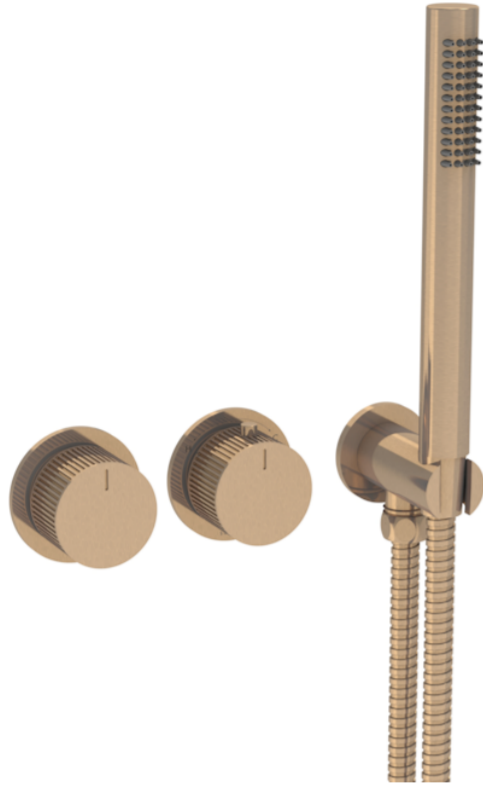

COS 2 WAY THERMOSTATIC SHOWER RING VALVE KIT - W/ FLUTED HANDLE & HANDSET - LANDSCAPE - BRUSHED BRONZE

Product Code: CO320LRV.H.FBR

PRODUCT INFORMATION

Finish:	Brushed Bronze (PVD)
Outlets:	2 Outlets
Material	Brass
Guarantee	5 years
Outlets	2

TECHNICAL DRAWING

FLOW RATE

- 0.5 Bar - Flowrate: 7.8 l/min
- 1 Bar - Flowrate: 16 l/min
- 2 Bar - Flowrate: 22.5 l/min
- 3 Bar - Flowrate: 28.5 l/min
- 5 Bar - Flowrate: 24.2 l/min

Saneux reserves the right to alter the specifications and product range without prior notice. Dimensions are given as a guide only. Dimensions should not be used for surrounding furniture, fixtures and fittings until the product is on site.